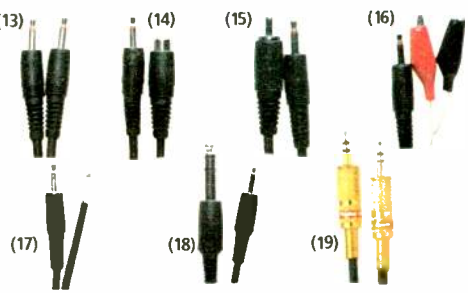

6-ft. shielded cables with 1/4" phone plug

Fig.	Description	Cat. No.	Each
13	1/8" plug to 1/8" plug	42-2420	2.69
14	1/8" plug to 1/8" jack	42-2472	3.19
15	1/8" plug to phono plug	42-2444	2.49
16	1/8" plug to alligator clips	42-2421	2.69
17	1/8" plug to stripped ends	42-2434	2.49
18	1/8" plug to stereo 1/4" plug	42-2157	3.99
19	1/8" stereo plugs at ends	42-2607	9.99