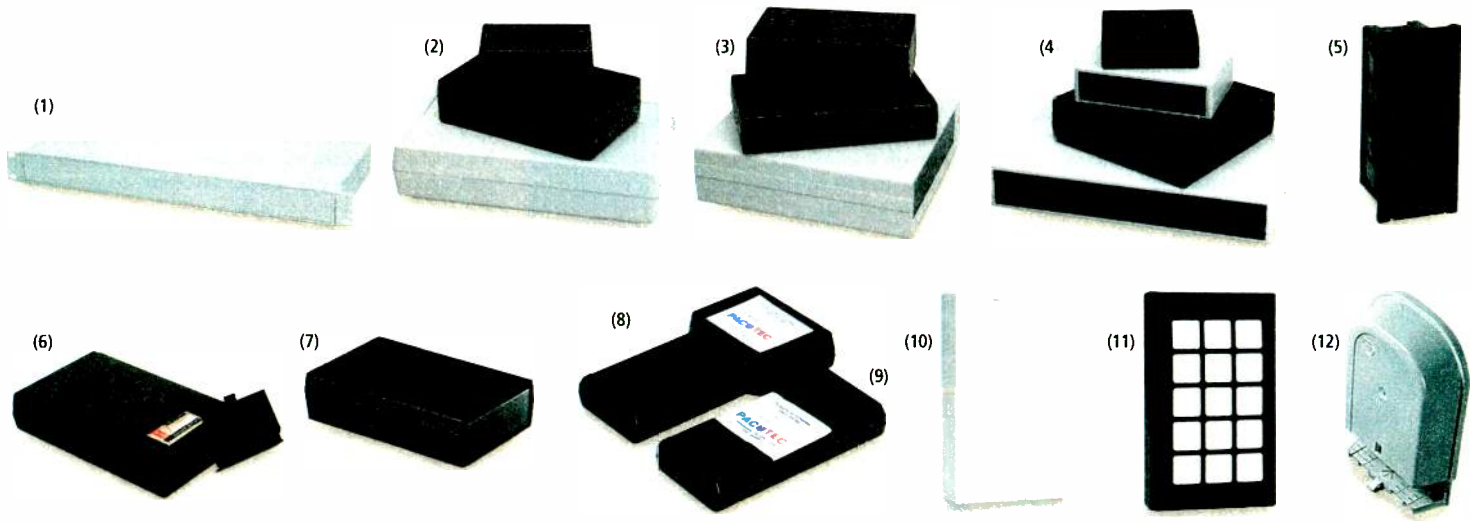

Small molded enclosures

(1) **New** Enclosure with card-guide. All-plastic project box works equally well as a stand alone or as a rack mountable enclosure. Card-guide option lets you add expandable cards.
RSU 12033734 ..... **39.99**

(2) **Handheld compact case.** Clamshell design. Two piece assembly, top and bottom covers. Some available with 9V battery compartment.

Overall Size	Color	Cat. No.	Each
5¹/₄ × 3³/₈ × 1³/₁₆"	Bone	270-213	5.39
2¹/₈ × 1⁷/₈ × 3⁷/₈"	Black	RSU 11521218	2.19
3¹³/₁₆ × 2¹³/₁₆ × 1"	Black	RSU 11521267	4.59
4 × 2¹/₁₆ × 1"	Black	RSU 12129888	4.79
5 × 3 × 7¹/₁₆"	Black	RSU 12129896	6.29
5¹/₄ × 3³/₈ × 1¹/₁₆"	Bone	RSU 11340247	5.29
7¹/₂ × 4 × 1¹/₁₆"	Bone	RSU 11340320	5.89

(3) **Handheld project cases.** Clamshell design. 3 piece assembly. Top/bottom covers/panel. Available with 9V battery compartment.

Overall Size	Color	Cat. No.	Each
3¹³/₁₆ × 2³/₈ × 7¹/₁₆"	Bone	RSU 11340007	3.79
3¹/₁₆ × 2³/₈ × 1¹/₁₆"	Bone	RSU 11906922	3.99
3¹/₄ × 2³/₈ × 7¹/₁₆"	Black	RSU 12129904	4.69
4¹/₁₆ × 2³/₈ × 7¹/₁₆"	Black	RSU 11340056	4.29
4¹/₁₆ × 2³/₈ × 1³/₁₆"	Bone	RSU 11906930	4.59
5¹/₄ × 5¹/₁₆ × 1¹/₁₆"	Bone	270-214	8.79

(4) **Instrument/modem case.** These low-profile hi-style enclosures feature top, bottom and front and rear flush panels and rounded corners.

Overall Size	Color	Cat. No.	Each
2¹/₈ × 2¹/₁₆ × 1"	Black	RSU 12129912	3.69
2¹/₁₆ × 3 × 1"	Black	RSU 12129920	4.19
2³/₈ × 3¹³/₁₆ × 1"	Black	RSU 11521283	4.19
5¹/₄ × 5¹/₈ × 1"	Black	RSU 11339496	7.59
6¹/₈ × 6¹/₈ × 2¹/₈"	Black	RSU 11339579	9.99
6¹/₈ × 8¹/₈ × 2¹/₈"	Black	RSU 11339652	11.99
3 × 4¹/₂ × 1¹/₄"	Bone	RSU 11906880	4.69
7¹/₁₆ × 5¹/₂ × 1¹/₁₆"	Bone	RSU 12129938	10.89
4¹/₁₆ × 6¹/₈ × 1¹/₁₆"	Bone	RSU 11521432	9.39
4¹/₁₆ × 8¹/₈ × 1¹/₁₆"	Bone	RSU 11521473	11.89
6¹/₈ × 9¹/₈ × 1¹/₁₆"	Bone	RSU 11521515	13.99

Molded enclosures with 9V battery compartment

(5) **Battery compartments.** Useful in a variety of plastic and sheet metal enclosures. Includes battery snaps/leads.

Battery Type	Color	Cat. No.	Each
9 Volt	Black	RSU 12033999	2.49
9 Volt	Bone	RSU 12034005	2.49
4 AA	Bone	RSU 12033718	2.99
4 AA	Bone	RSU 12033726	2.99

(6) **Compact case.** Clamshell design. 2-piece assembly: top/bottom covers. 9V battery compartment molded into bottom cover.

Overall Size	Color	Cat. No.	Each
5¹/₄ × 3³/₈ × 1³/₁₆"	Bone	RSU 11340288	5.49
7¹/₂ × 4 × 1¹/₁₆"	Bone	RSU 11340361	5.99

(7) **Handheld project cases.** 3-piece assembly. Includes one end panel, 9V battery connector cable.

Overall Size	Color	Cat. No.	Each
2¹³/₃₂ × 3¹³/₁₆ × 1"	Black	RSU 11453495	3.99
3¹/₁₆ × 2¹³/₃₂ × 1¹/₁₆"	Bone	RSU 11906906	4.29
4³/₈ × 2¹/₄ × 1"	Bone	RSU 11340122	5.29
4¹/₃₂ × 2¹/₄ × 1¹/₁₆"	Bone	RSU 11658598	5.59
4²/₃₂ × 2¹/₄ × 1¹/₁₆"	Black	RSU 11658580	5.59

(8-9) **New** Test equipment cases. Straight and T-shaped. Available with 9V battery compartment.

Fig	Overall Size	Color	Cat. No.	Each
8	8¹/₂ × 4³/₈ × 1¹/₈"	Black	RSU 11521341	9.99
8	8¹/₂ × 4³/₈ × 1¹/₈"	Black	RSU 11521366	10.59
9	7⁷/₁₆ × 3³/₈ × 1¹/₈"	Black	RSU 11521309	9.49
9	7⁷/₁₆ × 3³/₈ × 1¹/₈"	Black	RSU 11521325	9.99
9	7¹/₁₆ × 4³/₈ × 1¹/₈"	Black	RSU 12129946	10.59