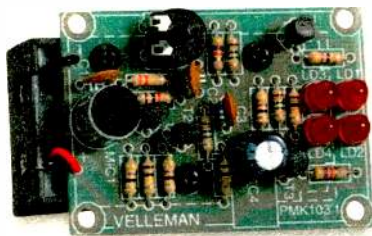

See your phone ring with this sound-to-light converter

Sound-to-light converter has four high-intensity LEDs that react to every sound—use to indicate a ringing phone or doorbell. Adjustable sensitivity. Requires 9V battery. **RSU 12127056** **12.99**