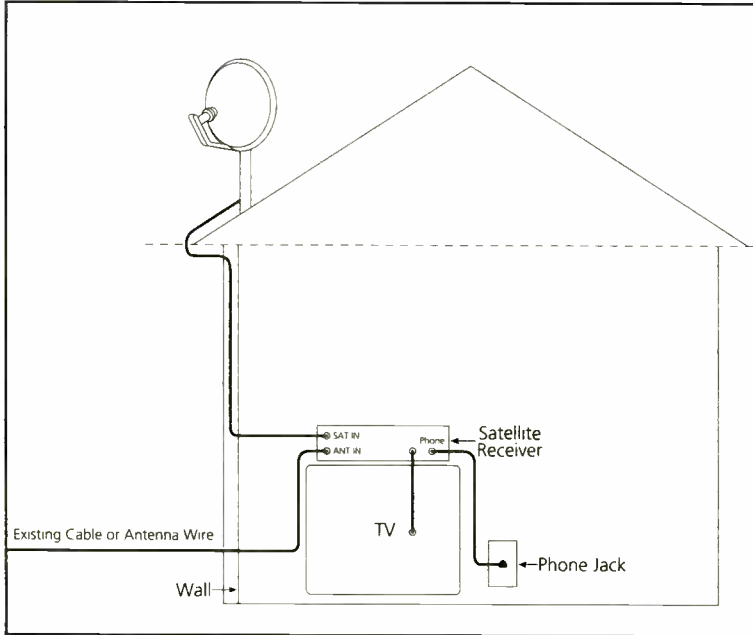

Option 1—Basic satellite installation

You can install a DIRECTV System. Basic installation is easy as 1-2-3:
1. Mount satellite dish to a roof or chimney and connect RG-6 cable to the LNB.
2. Run RG-6 cable to "F" connector on back of satellite receiver labeled "Sat in".
3. Connect the receiver to your existing cable or antenna wire and phone jack.
See grounding information below*