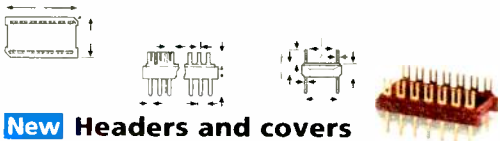

New Headers and covers

"Bathtub" body facilitates mounting of cylindrical components in cord-wood fashion. High forked contacts hold component leads up to .025" diameter for ease of soldering. Unique snap-on cover, protect components and eliminate entrapment of foreign matter.