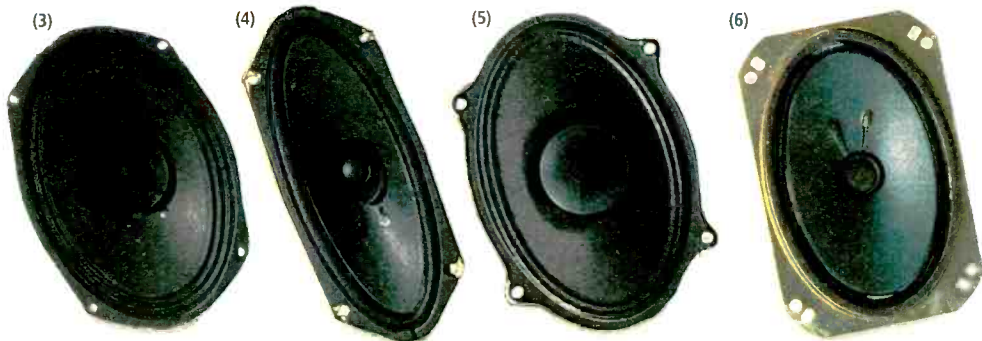

Add a set of tweeters

1) 3/4" surface-mount dome tweeter set. Restores high frequencies. Built-in crossover. 5-20kHz frequency response. 20 watts RMS/60 watts max. 4 ohm impedance. Includes mounting base and hardware. 40-1391 ..... **Set 29.99**

2) Surface-mount tweeter set. For excellent high frequencies. 5-30kHz frequency response. 50 watts RMS/100 watts max. 40-1217 ..... **Set 19.99**

2-way speaker crossover network

Sends lows to woofer, highs to tweeter. 33 watts RMS/100 watts max. Crossover: 3000Hz. 12dB/octave. 40-1305 ..... **19.99**

6x9" speaker enclosures

Sturdy wood boxes covered in carpet. Spring terminals for fast hookup. 8 1/4 x 12 1/4 x 7 1/2". 40-171 ..... **Pair 29.99**

Metal speaker grilles

5 1/4" round. Wire mesh grille. 40-1336 ..... **Each 5.99**

6x9". All-steel grille. 40-1175 ..... **Each 5.99**

8" round. All-steel grille. 40-1345 ..... **Each 9.99**

10" round. All-steel grille. 40-1357 ..... **Each 11.99**

12" round. All-steel grille. 40-1346 ..... **Each 12.99**

Molded plastic grilles

4" or 5" round. Door mount. 40-1321 ..... **Each 3.99**

6x9". Rear-deck mount. 40-1322 ..... **Each 5.99**