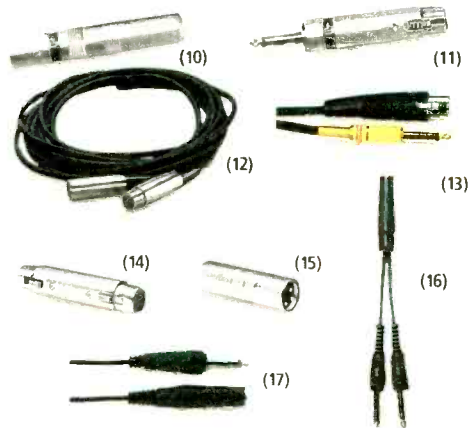

New Omnidirectional boundary microphone. Designed to provide 360° quality pickup—ideal for business conference room. 30-18,000Hz response. Battery control box with on/off switch. Includes 16-ft. cable. **33-3022 . . . . . 49.99**

Wireless FM mic. Use as a tie clip mic, monitor a child's room, use with a PA as a remote tape recorder, much more. Transmits to any FM radio or receiver tunable to 88-108MHz. Up to 200-foot range when used outdoors, 100 feet indoors. Requires #23-150 button battery. **33-1076 . . . . . 19.99**

(18) **Hands-free tie-pin omnidirectional electret.** On/off switch. 70-16,000Hz response. 1000 ohms. 16 $\frac{1}{2}$ -foot cord with $\frac{1}{8}$ " plug. Includes clothing clip, wind screen and battery. **33-3003 . . . . . 34.99**

(19) **Hands-free tie-clip omnidirectional electret.** 70-16,000Hz response. 1000 ohms. 3 $\frac{1}{2}$ -foot cord with $\frac{1}{8}$ " plug. On/off switch. Includes battery. **33-3013 . . . . . 24.99**

(20) **Mic for microcassette recorders.** 3-ft. cord with a $\frac{3}{32}$ " mono plug and $\frac{1}{8}$ " plug adapter. 100-10,000Hz. $\frac{1}{8}$ " plug allows use with regular size recorder. **33-3019 . . . . . 9.99**

(21) **Budget dynamic.** On/off switch, $\frac{1}{8}$ " audio plug, $\frac{3}{32}$ " remote plug. **33-1067 . . . . . 5.99**

(22) **Omnidirectional dynamic.** 100-10,000Hz response. 6 $\frac{1}{2}$ -foot cord with $\frac{1}{8}$ " audio plug, $\frac{3}{32}$ " remote plug. **33-2001 . . . . . 9.99**

(23) **Omnidirectional electret.** 100-10,000Hz response. 1000 ohms. On/off switch. 6-foot cord with $\frac{1}{8}$ " audio plug, $\frac{3}{32}$ " remote plug. With stand and wind screen. **33-3014 . . . . . 29.99**

Karaoke microphone with adjustable echo

Adds an extra dimension to sound. Unidirectional pickup makes it ideal for on-stage performance. LED power indicator. 100-15,000Hz response. On/off switch. 15-foot cord with $\frac{1}{4}$ " gold-plated plug. Requires "AA" battery. **33-3016 . . . . . 29.99**

Tabletop computer mic. Unidirectional mic is powered by two "AAA" batteries (not included). Stand provides four position adjustments. 6 $\frac{1}{2}$ -ft. cord, male plug. **33-3025 . . . . . 19.99**

New Tie clip mic. Omnidirectional mic clips on tie or mounts on holder. 30-15,000Hz response. 6-ft. cord, $\frac{1}{8}$ " plug. On/off switch. **33-3026 . . . . . 9.99**