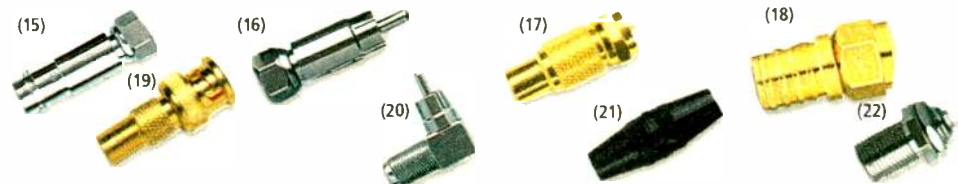

Fig.	Accepts	Fits	Plating	Cat. No.	Each
15	BNC plug	F jack	Standard	278-256	2.99
16	Phono jack	F jack	Standard	278-253	1.99
17	Phono plug	F jack	Gold	278-276	2.49
	Phono plug	F jack	Standard	278-255	1.99
18	F plug	Phono plug	Standard	278-263	1.99
19	F plug	BNC jack	Gold	278-277	3.49
19	F plug	BNC jack	Standard	278-251	2.99
20	F plug	Phono jack	Standard	278-260	2.99

- (21) Indoor 75-ohm splicers. **278-226** ..... Pkg. of 2/2.99
  (22) F-61. Panel-mount F jack. **278-212** ..... Pkg. of 2/1.19

Gold-plated right-angle F adapter.
278-305 ..... 2.49
Standard right-angle F adapter. **278-221** 1.79
Right-angle screw-on to push-on adapter. **278-235** 1.99

Gold-plated F male-to-male adapter. Joins two F connectors. For inline amp, other hookups.
278-275 ..... 2.49
Standard F male-to-male.
278-219 ..... 1.49

Gold-plated F plug to 1/8" male jack.
278-267 ..... 2.69
Standard F plug to 1/8" male jack. **278-257** 2.19

Gold-plated F plug to RCA jack.
278-290 .. 2.49
Standard F plug to RCA jack.
278-252 ..... 1.99

Gold-plated screw-on to push-on adapter. Converts screw-on male F to push-on type.
278-291 ..... 1.99
Standard screw-on to push-on adapter. **278-218** 1.49

Gold-plated F-81 coupler. Joins 2 male F connectors.
278-304 ..... 1.79
Standard F-81 coupler.
278-213 ..... 99¢

QUESTION:
How do I install an F connector on 75-ohm coax cable?

ANSWER:

1. Strip the cable to expose 1/4" to 3/8" of the outer braid and 3/8" to 5/8" of the center conductor, depending on the type of connector being used. Instructions and diagrams are printed on our connector packages. A **stripping tool**, like the ones shown on facing page, makes the job fast and easy. Next, fold back the braid over the outer jacket. **NOTE:** On quad-shield (RG-6QS) cable, remove the outer braid and outer foil layer, then fold back the inner braid to expose the foil over the white core.
2. Push the F connector over the exposed wire end, rotating the connector to get a secure fit.
3. To complete installation, crimp connector with a **crimp tool** such as #278-242, on the facing page.

Using twist-on F connectors. Prepare the cable by stripping it as described above. Then, simply twist the connector until its body is firmly in place.

Strip dimensions   Braid folded back

crimp