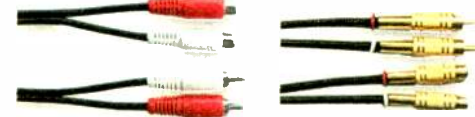

- 42-2604 16.99

Single phono (RCA) cable sets

RCA-type color coded cables. Get your audio components connected. 1 phono plug at each end. Set of four. 3 feet. 42-2309 5.99

Premium gold-plated patch cords. Color-coded phono plug at each end. Set of four. 3 feet. 42-2603 16.99