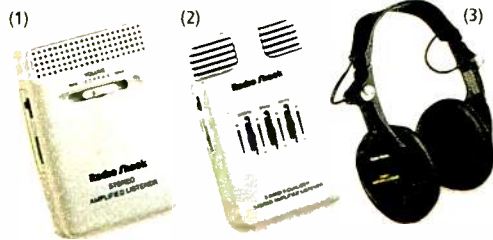

Listen privately with our best pillow speaker

Ideal for use with clock radios and TVs with a headphone jack. Volume control, 6-ft. cord with mono 1/8" plug. (For use with CD players or other stereo equipment, add #274-374 or #274-363 plug adapter.) **33-208 . . . 5.99**

Standard pillow speaker. 4-ft. cord, monoaural 1/8" plug. Add #274-374 or #274-363 plug adapter to use with stereo equipment. **33-206 . . . 3.99**

RadioShack Has the Most Adapters & Extension Cords

Stereo amplified listeners

Boost the sound around you. Ideal for church, TV or anytime you want to hear sounds louder without disturbing others.

- (1) **Pocket-size amplified listener.** Requires 2 "AAA" batts. and stereo headset with 1/8" plug. **33-1093 . . . 24.99**
- (2) **Amplified listener with 3-band equalizer.** Tailor the response to emphasize human voice, midrange or treble. Requires 2 "AAA" batteries, stereo headset with 1/8" plug. **33-1094 . . . 29.99**
- (3) **Amplified stereo listener headset.** Two front-facing built-in microphones. Volume, balance and EQ controls. Requires 2 "AAA" batteries. **33-1095 . . . 59.99**

Foam earpad sets

- (4) Earpads for RadioShack and other lightweight stereo headphones. **33-374 . . . Set of 4/2.99**
- (5) For most lightweight headphones. **33-377 . . . Set of 4/2.99**
- Designed for mini stereo headsets. (Not shown.) **33-375 . . . Pair 99¢**
- (6) **New** Earpads for RadioShack wireless 'phones and other larger 'phones. **33-379 . . . Pair 1.99**
- (7) Fit most micros. **33-376, 4/99¢**