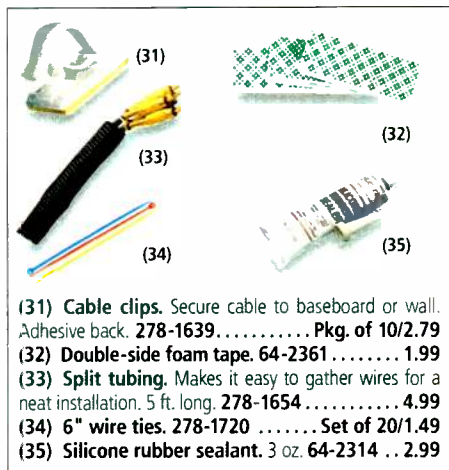

(23) **Gold-series stereo-to-mono VCR dubbing cable.** 3 RCA plugs at one end, 2 at other. 15-1521 ..... 9.99

Plug adapters

(24) **Gold-series "F" to phono plug adapter.** Accepts cable with "F" connector, fits RCA phono jack. 278-290 ..... 2.49

Standard version of above. Without gold plating. 278-252 ..... 1.99

(25) **Gold-series BNC to phono plug adapter.** Accepts RCA phono plug, fits BNC jack. 278-303 ..... 3.99

(26) **"F" to phono plug adapter.** Accepts female "F" connector, fits phono jack. 278-253 ..... 1.99

"F" to phono jack adapter. Accepts phono plug, fits female F connector. (Not shown). 278-255 ..... 1.99

Go with S-video for the very best picture

(27) **New Gold-series stereo audio/video cables with S-video.** Use with DVD, satellite TV and TV equipped with S-video jacks for best picture. One S-video and 2 RCA plugs at each end. 3-ft. 15-1576 ..... 12.99

6-ft. 15-1577 ..... 15.99

12-ft. 15-1578 ..... 19.99

(28) **Gold-series S-video cables.** 6-ft. 15-1510 ..... 13.99

12-ft. 15-1503 ..... 17.99

(29) **Gold-series S-video coupler.** Joins 2 S-video plugs. 278-455 .. 4.99

(30) **Gold-series S-video plug.** (Not shown). Use with bulk S-video cable, below, to make custom S-video cables. 278-451 ..... 4.99

S-video cable. (Not shown). 30-ft. spool. 278-470 ..... 19.99

- (31) **Cable clips.** Secure cable to baseboard or wall. Adhesive back. 278-1639 ..... Pkg. of 10/2.79
- (32) **Double-side foam tape.** 64-2361 ..... 1.99
- (33) **Split tubing.** Makes it easy to gather wires for a neat installation. 5 ft. long. 278-1654 ..... 4.99
- (34) **6" wire ties.** 278-1720 ..... Set of 20/1.49
- (35) **Silicone rubber sealant.** 3 oz. 64-2314 .. 2.99