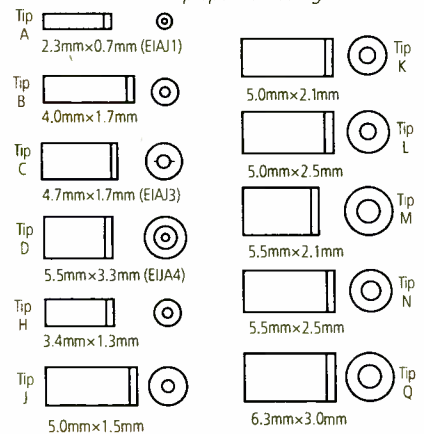

DIN connectors

For computer keyboard and peripheral hookups, extension cords and European audio.

Type	Pins	Cat. No.	Each
Jack	5/3	274-006	1.99
Plug	5	274-003	1.99
Plug	6	274-020	1.99
Plug	8	274-026	1.99

Mini DIN connectors

Smaller version of DIN connectors above.

Type	Pins	Cat. No.	Each
Male	6	276-1474	1.49
Female	6	276-1475	1.69

Computer card edge connectors

Sizes for XT, AT, and Pentium-based motherboards—see our RadioShack Unlimited catalog for full specs. 2.54mm centerline dual-position slot. Gold-plated contacts. Without mounting ears.

No. of Positions	Contact Length (mm)	Cat. No.	Each
36	3.60	RSU 11927233	1.29
62	3.60	RSU 11927241	1.49
98	3.60	RSU 11927258	1.89
120	2.80	RSU 11927274	2.19
188	3.18	RSU 11927282	2.99

Fix Broken Connections and Save

Why pay to have it fixed? Replace it with a quality connector from RadioShack. We stock connectors for almost every use, from small electronics to home appliances and computers, even circuit terminals for electronic hobbyists.

Below (Fig. A) are some common coaxial plug sizes. Use the actual size drawings to determine the size you need.

Fig. A shows coaxial DC power plugs, often used to connect power adapters to battery-powered electronics such as portable CD and tape players, music keyboards, and answering machines. These plugs are available in different inside and outside diameters to ensure a proper fit. See Figs. 3-4.

(Fig. A)

Fig. B shows polarized connectors frequently used in appliances. These connectors are "keyed" to prevent accidental reversing. You can also swap male and female pins between the connector halves to make a unique plug that prevents connecting to the wrong cable. See Fig. 1, above left.