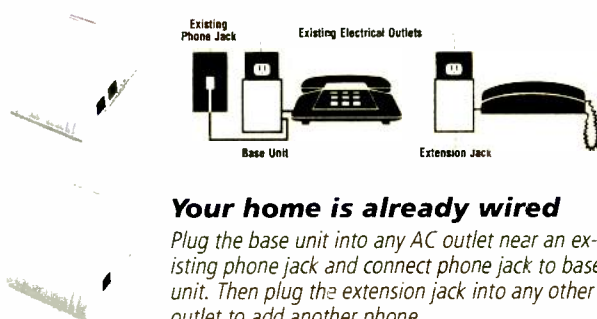

Instantly add a phone jack with our wireless phone jack system

Plugs into AC outlet—no drilling, wiring or tools! No expensive hookup fees. Add a phone wherever you need it. Convenient extra phone jack for mini-dish satellite. Base, extension jack and 6-ft. cord. Was $99.99 in '99 catalog.

43-160. . . . . New Low Price! 89.99
Extension jack. Add additional extensions to above. Was $49.99 in '99 catalog.
43-161. . . . . New Low Price! 39.99

Your home is already wired

Plug the base unit into any AC outlet near an existing phone jack and connect phone jack to base unit. Then plug the extension jack into any other outlet to add another phone.

Put a Phone in Every Room

RadioShack has everything you need to add extension phones, add extra jacks for a modem, fax, answerer or a second phone line. Plus, we have many other specialty phone products that help ensure devices hooked to your phone line work at their best.

Baseboard-mount jacks

- (1) **Surface-mount duplex jack.** Can be used for up to two phone lines, two phones with same number, or phone and accessory. **White 279-448, Ivory 279-348. . . . . 5.99**
- (2) **Modular jack with wiring block.** With mounting screws. **White 279-203, Ivory 279-349. . . . . 4.99**
- (3) **Surface-mount modular jack.** Ideal for mounting on baseboard. **White 279-353, Ivory 279-202. . . . . 4.99**
- (4) **Modular quick-connect jack.** Converts standard screw terminal-type wiring block to accept a modular phone plug. Color-coded leads with spade terminals. **Ivory 279-355, White 279-455. . . . . 2.99**
  Above, with snap-on clips. (Instead of spade terminal.) 279-386. . . . . 2.99
- (5) **42A wiring block.** Industry-standard 4-terminal, wall-mounting wiring block accepts spade lugs and wires. **New White 279-413, Ivory 279-389. . . . . 2.99**

Wall-mount jacks

- (15) **Sturdy molded enclosure with hinged door, weather-sealed lip. 4 terminals. 279-343. . . . . 7.49**

Outdoor phone wiring box

- (16) **4" nylon wire ties. 278-1632. 30/1.59**
- (17) **Universal wire clips. 278-1647. 10/2.79**
- (18) **Telephone wire clips. 278-1667. 9/1.49**
- (19) **Phone connector crimping tool. 64-410. 7.99**
- (20) **Reversible screwdriver. 64-1950. 2.79**
- (21) **Silicone rubber sealer. 64-2314. 2.99**
- (22) **Insulation-piercing spade lugs. 64-3070. 24/1.49**
- (23) **Insulated butt connectors. 64-3073. 24/1.49**
- (24) **Weather-sealed splice connectors. 64-3080. 4/2.19**
- (25) **Weather-sealed tap connectors. 64-3081. 4/2.19**