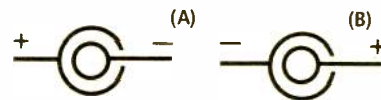

Symbol A means that the outside of the jack is positive (+) and the inside is negative (-). Symbol B means the reverse.

The adapter's plug must match your portable's DC-input jack. Positive on the adapter's plug **must** connect to positive on the portable's DC-input jack; negative must connect to negative.

Bring your portable in, and we'll help find the right adapter for you.

Don't see the adapter you need? Check our in-store RadioShack Unlimited catalog. It has many hard-to-find adapters, all available for shipment direct to you!

*See page 381. Items with an **RSU** number are available for fast shipment direct to your door from RadioShack Unlimited™, or see our selection of products at RadioShack.com Shipping and pricing information on page 395