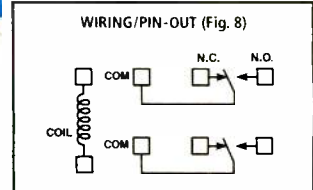

Mini 5A DPDT relay

(8) 12VDC coil. Compact size and high reliability at low cost.

275-249 3.99

Micro 1A SPDT relays

(9) Fit where others will not.

5VDC coil. 275-240 2.99
12VDC coil. 275-241 2.99

Solid-state relay