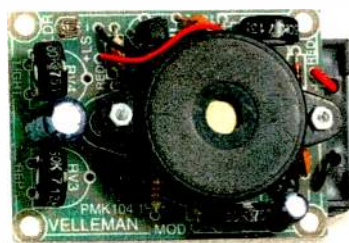

Electronic cricket starts chirping automatically when it gets dark

Simulate a summer night or have some fun. Controls let you adjust sensitivity to light, chirp rate and tone. Requires 9V battery. **RSU 12127064** **14.99**