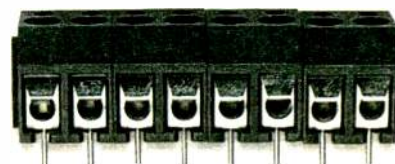

PCB wire terminals

Set of four 2-position terminals can be installed as a unit or snapped apart and installed separately. Fits IC-spaced holes. Stackable. 276-1388 .. **Set of 4/2.29**