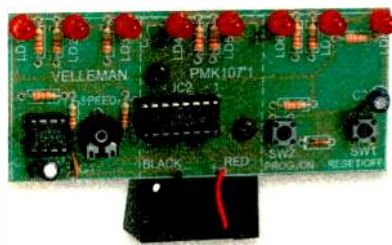

8-LED display with selectable sequence effects and speed

Push a button to change the running light effects. Vary the speed with the rotary control. Requires 9V battery. **RSU 12127080** **12.99**