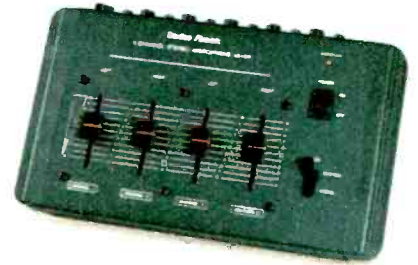

Four-channel stereo microphone line mixer

Mixes up to four microphones or line inputs. Slide-action channel faders for adjusting the sound level of the channels for the best mix. Stereo/mono switch. Requires AC adapter #273-1767/M or 9V battery. **32-1106 . . . . . 49.99**