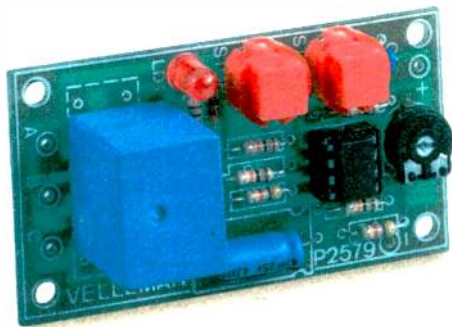

Universal timer can provide delays up to 60 minutes

Circuit can be modified to provide delays up to 60 minutes. Possible uses include photography/darkroom timing, science projects, light displays, or adding automatic shut-off function. Small 1 1/2 x 2 1/4" size makes it easy to add to an existing device or project. On-board relay switches up to 15 amps. Timer circuit requires 12VDC, 55mA.

RSU 12127148 ..... 14.99