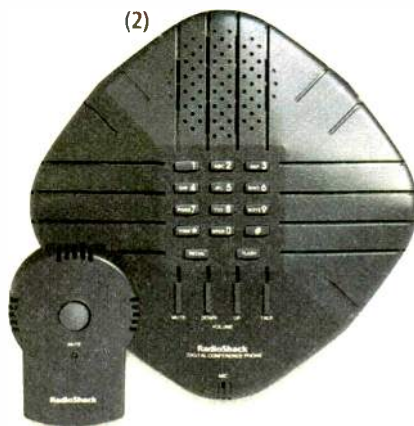

(2)

New 2-line conferencing speakerphone

(1) Full duplex operation—no cutouts when you and other callers speak at the same time. Microphones on front and rear ensure sound pickup of all voices around the phone. Headset jack for hands-free conversations. 99-number Caller ID*, Call Waiting ID, 20-number speed-dial memory. Redial, flash and hold buttons.

43-6702 ..... 249.99

New Full-duplex conference phone

(2) All parties in the conference can be heard, even when several speak at the same time; the speaker doesn't cut in and out. Ideal for larger groups—pickup is provided by the built-in microphone, plus a remote microphone on a 15-ft. extension cord. Speaker volume control. Last-number redial and flash buttons.

43-2005 ..... 179.99

Headsets that work with your corded phone