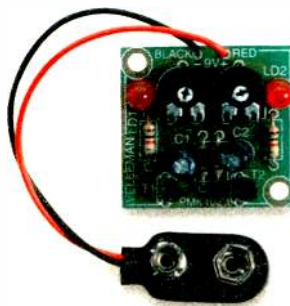

Ideal first project! Dual flashing LEDs you can add to model or bike

Adjust the flash rate with two rotary controls. Low power consumption circuit—the required 9V battery will last a long time. **RSU 12127049** **5.99**