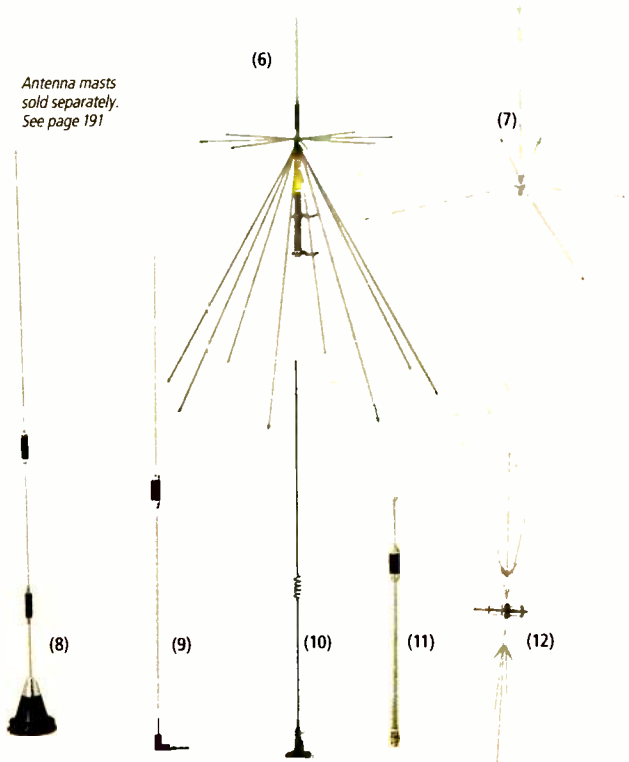

(5) **NEW! Dual-coax nail-in clip.** **278-1662** . . **1.49**

Hear more and hear much farther—get an external antenna for your scanner radio

(6) **Outdoor scanner/Ham discone antenna.** Our best! Omnidirectional, rugged stainless steel construction, wide 25-1300MHz receive coverage. Also for transmitting on 50, 144, 220, 440, 900 and 1296MHz Ham bands. Resonator and tunable whip for best 50MHz performance. About 44" high, overall. Fits mast up to 1 1/2" diameter. Accepts PL-259 connector. **20-043** **59.99**