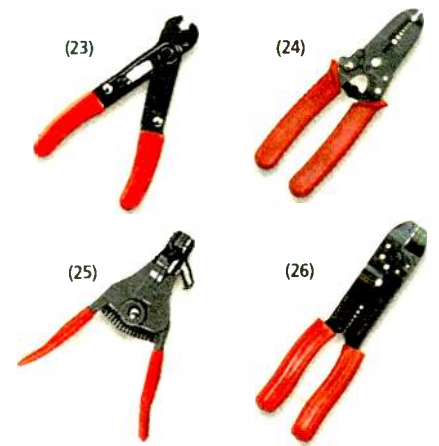

Wire strippers

(23) **Budget wire-stripper/cutter.** For 10 to 24-gauge wire. **64-2129** **2.99**
(24) **Precision wire cutter/stripper.** Sharp jaws strip 22-10 gauge wire. 7 labeled gauge sizes. **64-1922**, ... **7.99**
(25) **Automatic wire stripper.** Holds wire while blade strips insulation. For 8 to 22-gauge wire. This pro-quality spring-action tool is fast and gives you nick-free strips. 7" long. **64-1919** **12.99**
(26) **8 1/2" crimping tool.** Crimps terminals on wires. Built-in cutter/stripper for 10 to 22-gauge wire. **64-404** **5.99**

RadioShack Unlimited is your in-store resource for hard-to-find electronics hardware and tools.

If our huge store stock of parts doesn't fit the bill, we can get it quickly. Our RadioShack Unlimited in-store catalog offers thousands of electronic parts, accessories, supplies, wire, connectors, fuses, tools and more. Ordering is a snap. Simply bring in the part, or the catalog number if you need an accessory for RadioShack equipment. We'll verify availability and place your order. Before you know it, your order will be delivered direct to your door from RadioShack Unlimited.