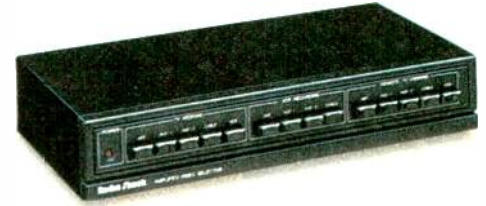

Send TV signals where you want them at the touch of a button

Amplifies VHF/UHF-TV signals, sends them to up to three VCRs or TVs through coaxial cable, sold separately. Five input jacks for VCR, satellite receiver, TV antenna, cable box, video game or DVD player. 75-ohm inputs/outputs. UL listed AC. **RSU 15-2100 . . . . . 79.99**