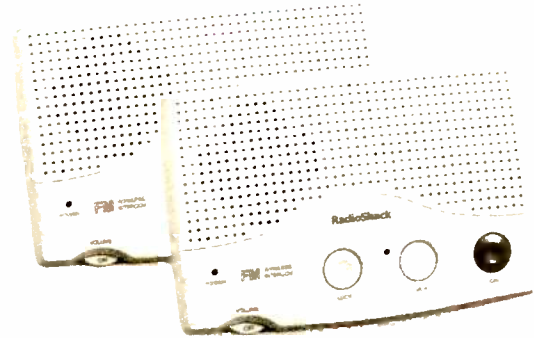

No Wiring, Just Plug In

New "3-phase" wireless FM intercom ideal for businesses

This 2-station system provides more reliable operation with 3-phase AC wiring used in many offices and commercial buildings. Great for home use, too. No wiring—just plug stations into AC. Call button. Room-monitor function. **43-493 ..... 39.99**