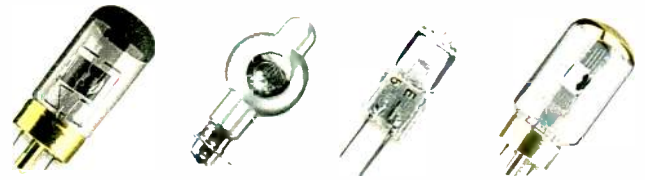

Halogen quartz projector lamps

High brightness with stable color, constant output and no bulb blackening. Accurate snap-in alignment.

Type ELH. For many slide projectors. 120 volts, 300 watts. **RSU 10283240**..... **19.99**

Type ENX. For many overhead projectors. 82 volts, 360 watts. **RSU 10283281**..... **18.99**

Projection, studio and video lamps

For slide projectors, 16mm and 8mm movie projectors, video, studio and general applications. See our in-store RadioShack Unlimited catalog for a complete listing.

Type	Description	Volts	Watts	Cat. No.	Each
BAK	Exciter	4	0.75	RSU 10282994	12.99
BHB	Projector	120	250	RSU 10283000	41.99
BKR	Projector	120	30	RSU 11680899	13.69
BLC	Slide/filmstrip	120	30	RSU 10283018	6.99
BRH	Projector/studio	120	1000	RSU 10283026	59.99
BRK	Projector	4	0.75	RSU 10283034	16.99
BRL	Projector/video	12	50	RSU 11679420	11.89
BSW	Exciter	7	0.2	RSU 10283042	15.99
BVE	General purpose	120	600	RSU 10283059	63.99
CAU/CXP	Slide/filmstrip	120	300	RSU 10283067	27.99
CAR	Projector	120	150	RSU 10283075	27.99
CBA	Projector	120	500	RSU 11679628	67.39
CDK/CEA/CEB	Projector/studio	120	100	RSU 11679511	21.19
CHK	Projector/studio	120	150	RSU 11680824	24.49
CLG/CLS	Projector/studio	120	300	RSU 11679560	20.29
CMV	Projector/studio	120	300	RSU 11680873	27.29
CWD	Projector	120	300	RSU 11679453	33.19
CXU/CXR	Projector	8	50	RSU 11679529	32.29
CZA/CZB	Slide	120	500	RSU 10283083	34.99
CZX	General purpose	120	500	RSU 11679610	29.99
DAK/DAY	Slide	120	500	RSU 10283109	49.99
DAR	Projector	120	500	RSU 11870797	46.99
DAT	Projector	120	400	RSU 10283091	49.99
DCH	Projector	120	150	RSU 11403177	39.99
DDB	Projector	125	750	RSU 10283117	45.99
DDL	Projector	20	150	RSU 10283125	22.99
DDM	Slide	19	80	RSU 10283133	36.99
DDS	Projector	21	80	RSU 10283141	24.99
DED	Microfilm	13.8	85	RSU 10283158	24.99
DEK	Slide	120	500	RSU 10283166	33.99
DFE	Projector	30	80	RSU 11679719	52.79
DGB	Projector	30	80	RSU 11403300	56.99
DJL	Projector	120	150	RSU 10449114	43.99
DJT	Projector	13.8	50	RSU 10283174	25.99
DLD/DFZ	Projector	30	80	RSU 11679602	48.19
DNE	General purpose	120	150	RSU 11680923	41.89
DYV/BHC/DYS	General purpose	120	600	RSU 10283182	17.99