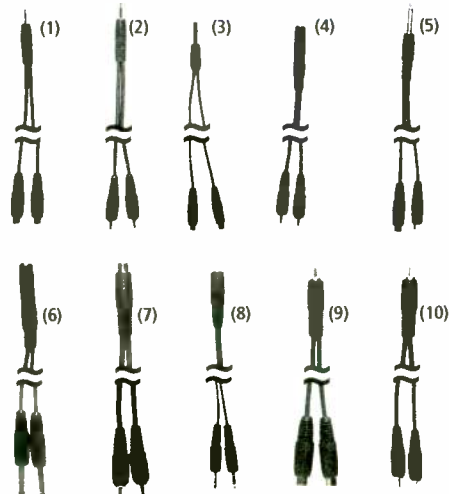

Shielded Y-adapters

Fig.	Description	Cat. No.	Each
1	Two phono jacks to mono 1/8" plug	42-2154	2.49
2	Two phono plugs to mono 1/8" plug	42-2153	2.49
3	Two phono jacks to stereo 1/4" plug	42-2477	2.99
4	Two phono plugs to stereo 1/4" jack	42-2471	3.99
5	Two phono jacks to mono 1/4" plug	42-2150	2.49
6	Two 1/4" plugs to 1/4" mono jack	42-2156	3.49
7	Two phono plugs to phono jack	42-2435	2.99
8	Two 1/8" plugs to 1/8" mono jack	42-2158	2.99
9	Phono plug to 2 phono jacks	42-2436	2.79
10	Two phono plugs to phono plug	42-2438	2.49
11	1/8" stereo to 2 phono plugs	42-2613	14.99
12	Phono plug to 2 phono jacks	42-2608	12.99
—	Phono jack to 2 phono plugs	42-2609	12.99