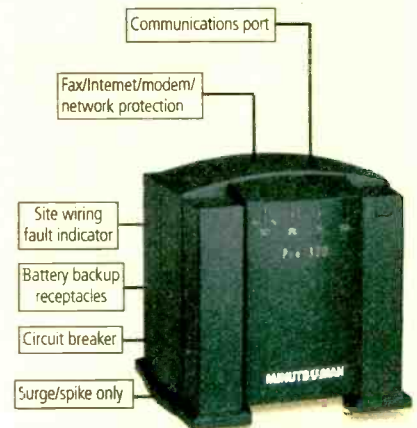

Check out the features

All Minuteman UPS battery backups are Y2K compliant.

Sentry™ Power Management Software

This useful tool extends the functionality of compatible MINUTEMAN UPS products by offering the user multiple power monitoring and shutdown capabilities, including: warning and diagnostic tools, flexible event management, on-line help, scheduled shutdown and testing, and remote manageability. Pro Series and MBK 520 and 680 units ship with a coupon for a free copy of Sentry.

For more information, log on to www.minuteman-ups.com