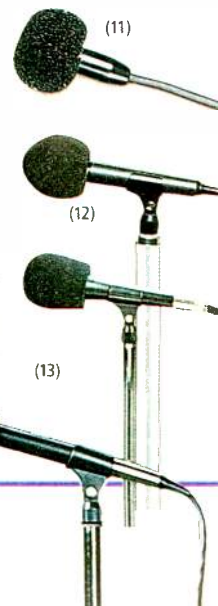

CARTRIDGE TYPE. *Condenser* mics, having a built-in preamp, offer crisp, clean sound—recommended for high-quality recording. *Rugged dynamic* mics offer good sound and resistance to temperature extremes—a popular choice for PA applications.

DIRECTIONALITY. The pickup pattern of a microphone. *Omnidirectional* mics provide equal sensitivity to sound in all directions—excellent for meetings. *Unidirectional or cardioid* mics' single-direction pickup pattern reduces feedback and background noise—ideal for stage or PA use.

FREQUENCY RESPONSE. Range of sound, low to high, that a mic picks up. The wider the range, the more natural the sound.

IMPEDANCE. High-impedance mics feature a cable with 1/4" phone plug. Low-impedance types can be adapted to use a professional type XLR connector.

Microphone wind screens to reduce noise

- (11) For tie-clip microphone. Helps reduce breath sounds and noises from rustling of clothing. 33-4006 ..... 1.99
- (12) For standard mic head. Foam screen fits over mike head to help cut breath sounds and wind noise. 33-373 ..... 2.99
- (13) Large windscreen. As above, for larger microphone head. 33-4001 ..... 3.99
- (14) Foam windscreen. For pencil-type microphone. 33-378 ..... 3.99

Pro-unidirectional highball microphone

Dual-impedance (high/lo) microphone ideal for general sound reinforcement and paging. Unidirectional pickup pattern reduces background noise and minimizes feedback. 80-15,000Hz response. 16-foot cable with 1/4" plug (adaptable to XLR). Includes swivel stand adapter and zippered bag. **33-984** 59.99

Rugged super omnidirectional mic

High-quality low-impedance microphone for home recording and interviews. Durable construction features rubber shock ring. Omnidirectional pickup pattern is equally sensitive to sound from all directions—ideal for recording multiple voices or instruments. 50-15,000Hz response. 16-foot cable with 1/4" plug. Includes swivel stand adapter and zippered bag. **33-1070** 49.99