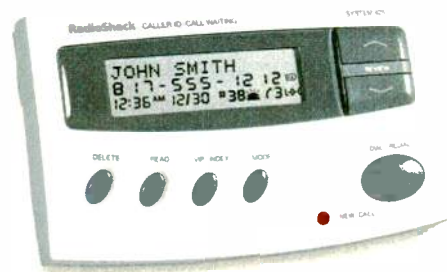

Multiple extension capable

CID 425. Call Waiting* and one-touch callback. Allows you to see the ID of a caller attempting to reach you through Call Waiting, even if you are on the phone. 3-line display shows name, time/date and caller's number. Stores 99 number-only or 51 name-and-number call IDs. Requires 2 "AAA" batteries for memory backup.

43-989 ..... **69.99**

New 79 memory and Call Waiting ID*

CID 933. 3-line LCD display. New call indicator, one button call-back function. 79 number-only or name-and-number memories. 20-number VIP memory so you know when your most important calls are coming in. AC adapter included. Requires 4 "AAA" batteries for memory backup.

43-933 ..... **49.99**

New Call Waiting ID*, call back

CID 938. 64 number-only or name-and-number memories. New Call and Call Waiting indicator. One-button call back. Trilingual display (English, Spanish, French). Multiple extension capability. Total call count. Low battery indicator. AC adapter included. Requires 4 "AAA" batteries for memory backup.

43-938 ..... **49.99**

Stand-alone units

Caller ID/Model Number	Page Number	Display Lines	Number Only	Name and Number	New Call Indicator	Total Call Count	Callback	Call Waiting Call ID	Additional Features	Cat. No.	Price
CID 928	28	3	79	79	✓				20 VIP user programmable memory	43-928	19.99
CID 929	28	3	79	79	✓				20 VIP user programmable memory	43-929	19.99
CID 936	28	3	45	45	✓	✓				43-936	19.99
CID 937	28	3	45	45	✓	✓				43-937	19.99
CID 931	28	3	79	79	✓		✓		20 VIP user programmable memory	43-931	29.99
Sys 360	28	3	64	64	✓		✓		32 VIP user programmable memory	43-980	39.99
CID 933	29	3	79	79	✓		✓	✓	20 VIP user programmable memory	43-933	49.99
CID 938	29	3	64	64	✓	✓	✓	✓	10 VIP user programmable memory	43-938	49.99
CID 930	28	2	64	64	✓		✓		Backlit display, alarm clock	43-930	59.99
Sys 350	28	3	79	79	✓	✓			20 VIP user programmable memory, backlit	43-991	59.99
Sys 425	29	3	99	51	✓		✓	✓	20 VIP user programmable memory	43-989	69.99
Call Acct 200	28		20	20	✓		✓	✓	Printing Caller ID. (When out of paper)	43-446	99.99
CID 934	29	2	79	79	✓		✓	✓	Backlit display with thermometer	43-934	99.99

Caller ID phones