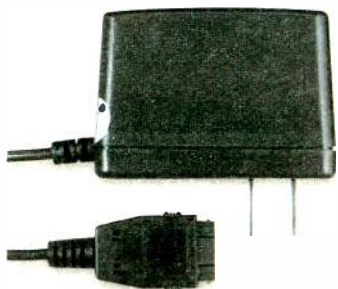

New AC travel charger for NEC NE700 phone

RSU 12104303 ..... 39.99