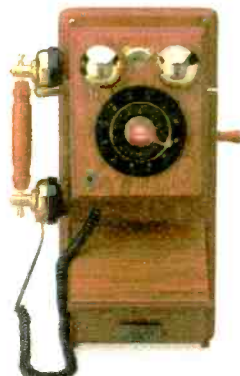

Country kitchen phone also keeps you organized

Wall-mounted phone has two hooks for keys, cork bulletin board for posting reminders and a notepad with pencil—perfect for jotting down quick notes or phone numbers. Tone/pulse dialing with last-number redial. RSU 12124418 ..... 49.99

New Classic-style phone with handcrafted wooden cabinet

The look of a bygone era, but with the convenient features of today. Switchable tone/pulse dialing, last-number redial, ringer and receiver volume control. Attractive rich oak finish, handy storage compartment. RSU 12124160 ..... 59.99

New Cinema phone lets you put your name in lights

A must for any movie buff! Detailed theater replica with lighted exterior has two full sets of letters for custom marquee messages. "Dream" sign detaches to reveal phone handset on back. Tone/pulse dialing. RSU 12124699 ..... 89.99