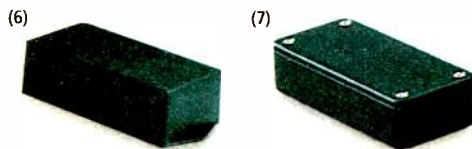

Economy molded enclosures

Fig.	Overall Size	Color	Cat. No.	Each
6	2 3/8 x 4 3/8 x 1 1/8"	Black	RSU 12129771	2.59
6	3 x 6 x 2"	Black	RSU 12129789	6.29
6	3 1/2 x 2 1/8 x 1 1/8"	Black	RSU 12129763	2.39
7	4 x 2 x 1"	Blue	RSU 11907680	1.99
7	4 3/8 x 2 1/8 x 1 1/8"	Blue	RSU 11907698	2.29
7	4 1/4 x 2 3/8 x 1 3/8"	Blue	RSU 11907706	2.59
6	5 x 7 x 3"	Black	RSU 12129797	6.79
7	6 x 3 1/8 x 2"	Blue	RSU 11907623	3.19
7	7 1/8 x 4 1/4 x 2 3/8"	Blue	RSU 11907714	3.49