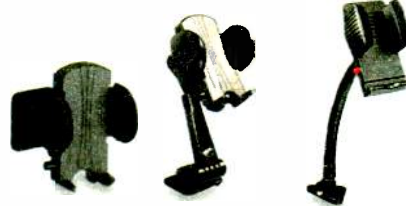

Protect your phone with a soft, durable leather case

100% lambskin leather, handcrafted for custom fit. Fully functional design allows complete access to phone—holes for LED and adapters. Built-in heavy duty belt clip. Tough, rolled-and-stitched seams. Fully lined.