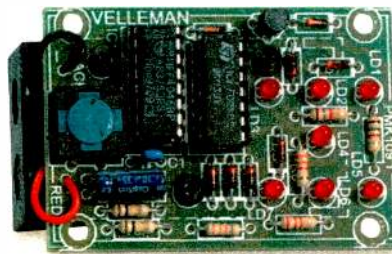

Electronic dice—explore the principles of "random" numbers

Push a button and the 7-LED array winks and then stops at one of six possible outcomes. Predictable? Build it and find out. Requires 9V battery. **RSU 12127106** **10.99**