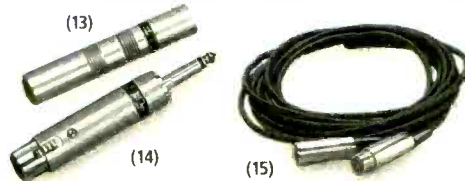

Mic adapters & cable

(13) 1/4" jack-to-A3M XLR plug adapter/transformer. Connects a high-impedance microphone to balanced (3-wire shielded) cable/sound system for high-quality sound. 274-017 ..... 11.99

(14) A3F XLR jack-to-1/4" plug adapter/transformer. Balanced mic/line to high-impedance input used in professional sound systems. 274-016 ..... 11.99

(15) 15-foot microphone cable. Flexible, durable 3-wire shielded cable with XLR plug at one end, XLR jack at the other. 33-4002 ..... 19.99

25-foot cable. RSU 10436541 ..... 24.99

50-foot cable. RSU 10436558 ..... 29.99