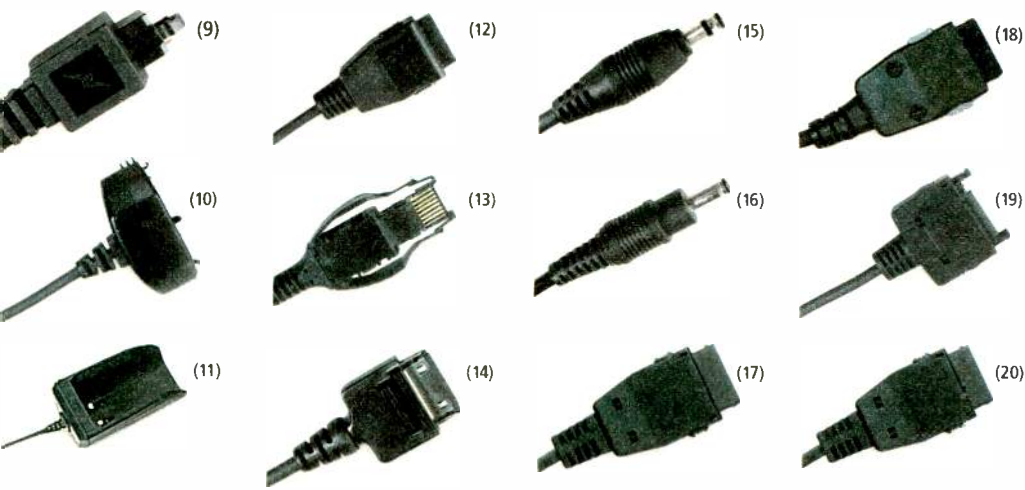

Get a mobile DC adapter for your wireless phone

Fig.	Fits Model	Cat. No.	Each
9	Ericsson CF-788	273-1224	29.99
10	Ericsson, many models	273-1215	34.99
11	Motorola Classic	273-1214	29.99
12	Motorola Elite	273-1217	29.99
13	Motorola MicroTAC	273-1211	29.99
14	Motorola StarTAC	273-1225	34.99
15	Nokia 252	273-1228	34.99
16	Nokia 2100/232	17-616	39.99
17	Samsung SCH-210/1500	273-1238	34.99
18	Samsung 2000	273-1234	34.99
19	Sprint Qualcomm 2700	273-1223	34.99
20	TouchPoint	273-1233	34.99

If you're not sure which AC or DC adapter you need, simply bring the device you want to power to RadioShack. Our friendly experts will help you select the correct adapter. See page 381 for more adapters.

Trademark Notice: Brand names appearing above and on the next page identify products by or for companies that own the registration for those marks. Our accessories are not licensed, endorsed or approved by AT&T, Atari, NEC, Nintendo, Sega, Motorola, Ericsson, Nokia, Qualcomm, TouchPoint, Samsung or Sony. Items with an RSU number are available for fast shipment direct to your door from RadioShack Unlimited™, or see our selection of products at RadioShack.com. Shipping and pricing information on page 395