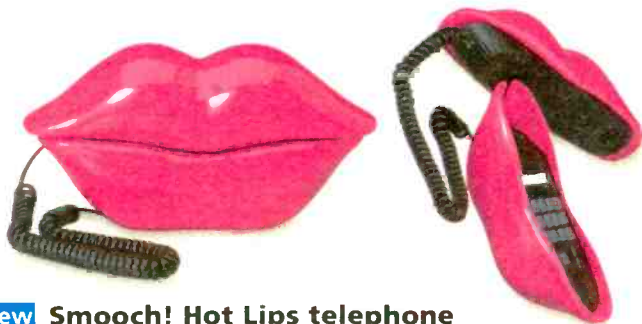

New Smooch! Hot Lips telephone

It's hard to find a set of lips like these—eye-catching pink two-piece phone has one-touch redial of last number called and tone/pulse dialing. RSU 12073433 ..... 34.99

Light-up Coca-Cola® phone

Quench your thirst to chat with this bright red phone featuring the logo of the famous soft drink. Conventional bell ringer, last-number redial. RSU 12073409 ..... 39.99