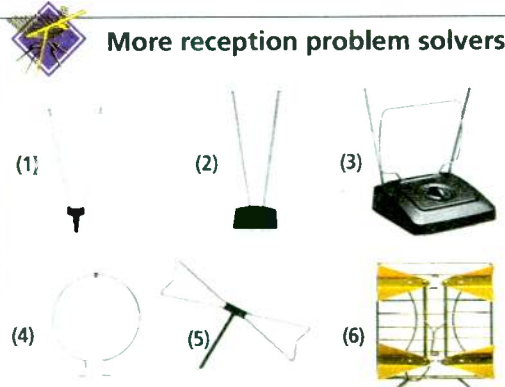

More reception problem solvers

- (1) **VHF dipole.** Back-of-set snap-in VHF-TV antenna. 300-ohm hookup 75-ohm transformer. **15-236** **5.99**
- (2) **VHF/FM set-top antenna.** Adjustable telescoping rods. Non-skid base. **15-1827** **6.99**
- (3) **Budget VHF/UHF antenna.** Telescoping rods for VHF. Loop UHF. 12-position fine-tuner. **15-1806** **9.99**
- (4) **UHF loop replacement.** **15-233** **1.99**
- (5) **UHF outline bow-tie.** Super-easy to install—snaps on VHF antenna rod. **15-234** **2.99**
- (6) **UHF double-bow antenna.** Outperforms built-in UHF antennas. 300-ohm hookup. **15-623** **15.99**

Cat. No.	Page	Usage				Special Features	Hook-Up Connections	Amplified Signal Boost	Price
		VHF	UHF	FM	AM				
15-233	187		✓			UHF loop	300 ohm		1.99
15-234	187		✓			Snaps on rod	300 ohm		2.99
15-236	187	✓				Back of set	300 ohm		5.99
15-1827	187	✓			✓	Classic design	300 ohm		6.99
15-1806	187	✓	✓			Budget price	300 ohm		9.99
15-1843	187				✓	Discreet design	75 ohm		12.99
15-1857	187	✓	✓			Fold-down elements	75 ohm		14.99
15-623	187		✓			2 UHF bows	300 ohm		15.99
15-1813	187	✓	✓	✓		Fine-tuning	75 ohm		17.99
15-1808	187	✓	✓			Table/wall	300 ohm		19.99
15-1836	187	✓	✓	✓		Fine-tuning	75/300 ohm		19.99
15-1607	186	✓	✓			Portable	Mini plug	15dB	24.99
15-1825	187	✓	✓	✓		Rotary control	75/300 ohm		24.99

Cat. No.	Page	Usage				Special Features	Hook-Up Connections	Amplified Signal Boost	Price
		VHF	UHF	FM	AM				
15-1837	187	✓	✓	✓		Tilt UHF	75/300 ohm		24.99
15-1833	187			✓		Hi/lo gain	75 ohm	8dB	29.99
15-1838	186	✓	✓	✓		Gain switch	75 ohm	8-15dB	29.99
15-1851	187	✓	✓			Low profile	75/300 ohm		29.99
15-1853	187				✓	Fine-tuning	75 ohm		29.99
15-1828	186	✓	✓	✓		Table/wall	75 ohm	10dB	39.99
15-1832	187			✓	✓	Gain control	75 ohm	12dB	39.99
15-1840	186	✓	✓			Table/wall	75 ohm	30dB	39.99
15-1842	187	✓	✓			A/B switch	75 ohm		39.99
15-1846	187			✓	✓	Flat design	75 ohm	42dB	44.99
15-1855	186	✓	✓	✓		A/B switch	75 ohm	24dB	49.99
15-1856	186	✓	✓	✓		Auxiliary input jack	75 ohm	30dB	59.99
15-1862	186	✓	✓	✓		A/B switch	75 ohm	36dB	69.99