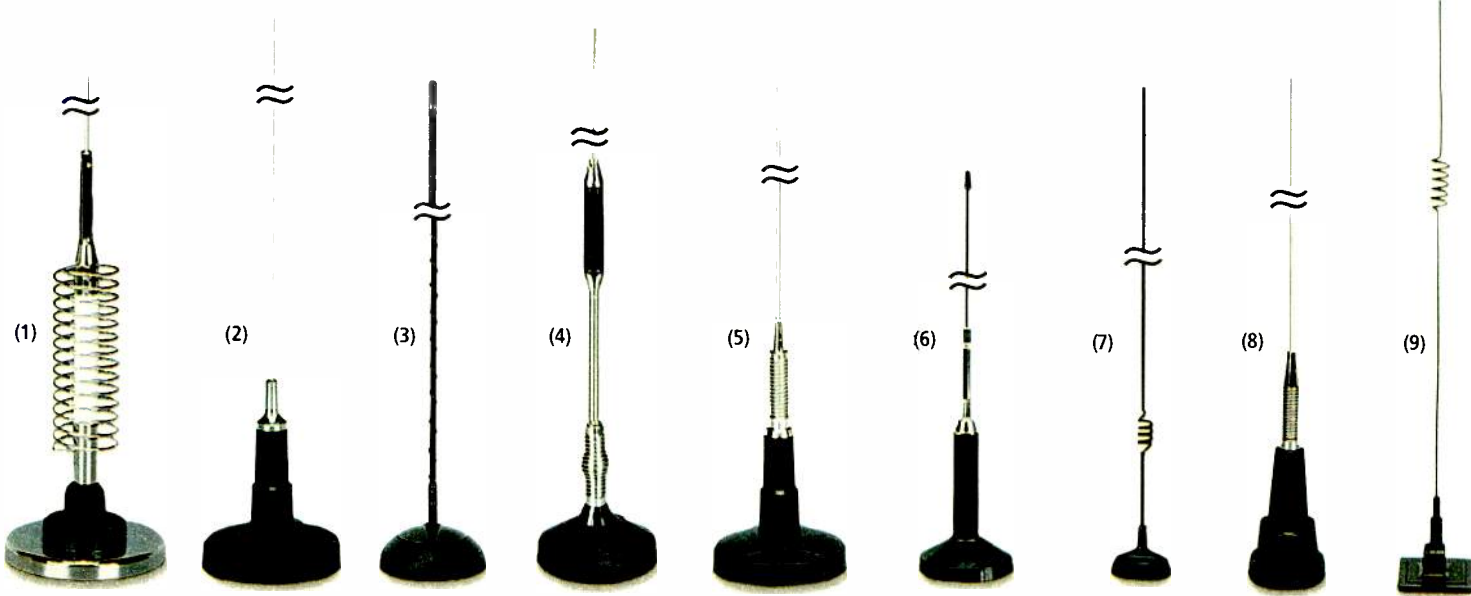

- (1) **High-power magnet-mount* CB/10M Ham antenna.** Excellent performance and appearance. 46" stainless steel whip. Extra-large coil for low loss. Handles up to 1,000 watts on 10M Ham band. 16-foot cable. **21-996** **49.99**
- (2) **Deluxe magnet-mount* CB antenna.** No holes to drill. High-strength magnet adheres to flat steel surface. Features 54" stainless steel whip. 16-foot cable. **21-978** **38.99**
- (3) **Magnet-mount* CB antenna with WX (weather).** Great for use with CB/Weatheradio combos. Receives 162MHz WX band without compromising CB performance. 27"-high. 12-foot cable. **21-801** **29.99**
- (4) **Center-loaded magnet-mount* CB antenna.** Center-loaded coil for long range, low SWR. No holes to drill. Stainless steel whip, 26½" overall. 9½-foot cable. **21-994** **29.99**
- (5) **Magnet-mount* CB/Ham antenna.** Stainless steel whip and spring. About 49" high overall. Can be shortened for use on 10-meter Ham band. 16-foot cable. **21-972** **29.99**
- (6) **Magnet-mount* CB antenna with fiberglass whip.** Easy to mount/remove. Store in trunk to discourage theft. 39½" overall. 17-ft. cable. **21-989** .. **19.99**