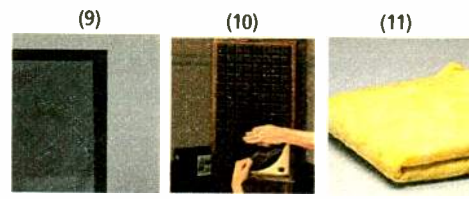

Grille fabric, foam, insulation

- (9) **Speaker grille fabric.** Dress up older speakers or beautify your new custom-built speakers. 36x34". Black 40-1935, Gray RSU 12118865 ..... Each 9.99
- **Bulk speaker grille fabric.** Black. 3 yds.x32". RSU 11268034 ..... 19.99
- (10) **Foam speaker grille.** Acoustically transparent. 17x23 1/2x3/4". Black. 40-1951 ..... 9.99
- (11) **Acoustic insulation.** Helps damp unwanted resonances in cabinets. 1 sq. yd. 42-1082 ..... 4.79

SPEAKER ACCESSORIES

See Index for these listings:

Hardware • Switches, Stereo Speaker • Wire and Cable, Speaker

Linaeum is a registered trademark of Mystical Audio Limited, Inc. Items with an RSU number are available for fast shipment direct to your door from RadioShack Unlimited™, or see our selection of products at RadioShack.com. Shipping and pricing information on page 395.