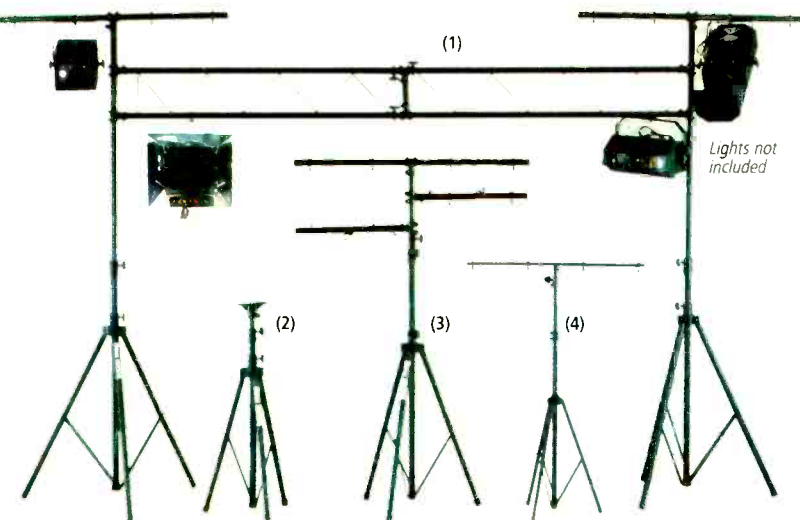

New DJ belt-drive manual turntable with cue controls

Low on cost but high on features. Feather-touch start/stop control. S-shaped tonearm with adjustable anti-skate system helps prevent needle from skipping. Strobe illuminator helps set exact 33 1/3 and 45 RPM speeds. Push-button cue controls. Solenoid-type electronic braking system. 17 3/8x6 7/16x14 1/8". Weighs 15 1/2 lbs. Wow & flutter: 0.15% WRMS. Magnetic cartridge sold separately. **RSU 11931789**..... 199.99