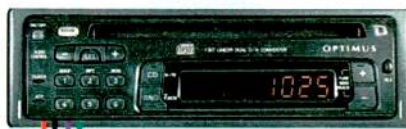

Install it yourself & SAVE! We make it as easy as 1, 2, 3