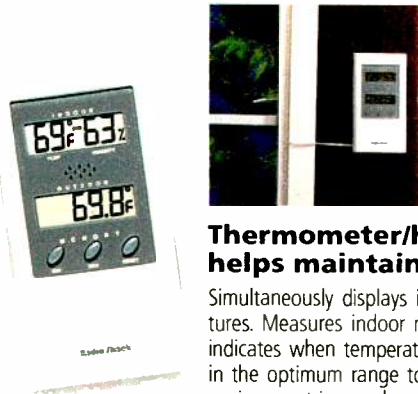

Thermometer/humidity gauge helps maintain a comfy home

Simultaneously displays indoor and outdoor temperatures. Measures indoor relative humidity, too. Display indicates when temperature and relative humidity are in the optimum range to help you maintain an ideal environment in your home or office. F° or C° readouts.

Memory records highest and lowest readings since last reset. Requires 2 "AA" batteries. Set on desk or mount on wall. **63-867** **29.99**