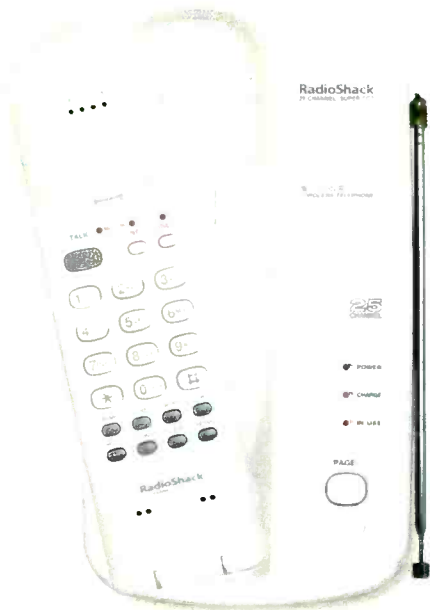

2 lines, conference calling

ET-596. Place and receive calls on two separate telephone lines. Conference call function lets you have 3-way conversation with 2 different numbers. Store up to 10 numbers in memory. CCT noise reduction provides sound clarity comparable to corded telephones. 65,536 digital security codes keep conversations private. Page from base for fast, easy location of a missing handset. Hold, 3-way conference buttons. Charging and low battery indicator lights. Wall mountable. **43-696 . . . . . 99.99**