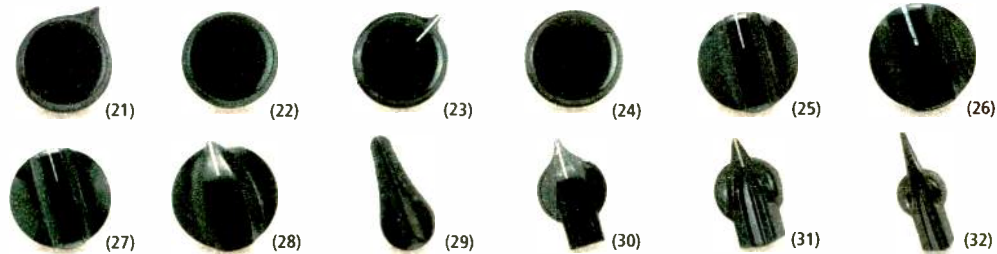

New Control knobs with pointers

Fig.	Diameter (inches) Including Pointer	Depth (inches)	Insert (inches)	Shaft*	Cat. No.	Each
21	1 1/16	1 1/32	1/4 x 1 1/32	FI	RSU 12130795	.79
22	1 1/16	1 1/32	1/4 x 1 1/32	PH	RSU 12130803	.59
23	1	1/2	1/4 x 7/16	PH	RSU 12130811	.79
24	1	1/2	1/4 x 7/16	PH	RSU 12130829	.69
25	1 1/8	3/16	1/4 x 1/2	PH	RSU 12130837	.69
26	3/4	3/16	1/4 x 1 1/32	PH	RSU 12130845	.79
27	1 1/2	3/4	1/4 x 3/8	PH	RSU 12130852	1.39
27	1 1/2	3/4	1/4 x 3/16	FI	RSU 12130860	1.69
28	1 1/8	5/8	1/4 x 1/16	PH	RSU 12130878	.69
29	1 3/8	1 1/8	1/4 x 1/16	FI	RSU 12130886	1.19
30	1 1/4	3/16	1/4 x 1/2	PH	RSU 12130894	.79
31	1 1/4	3/8	1/4 x 1 1/32	FI	RSU 12130902	.89
32	2	5/8	1/4 x 1 1/32	FI	RSU 12130910	.59
32	2	5/8	1/4 x 1 1/32	PH	RSU 12130928	.69
32	2	5/8	1/4 x 3/16	FI	RSU 12130936	1.19

*PH=Plain Hole. FI=Female Insert/Brass Bushing

Horizontal-style trimmers. Micro-size. Rated 0.1W, 50VDC. .... Each 49¢

Ohms	Cat. No.	Ohms	Cat. No.
1k	271-280	47k	271-283
4.7k	271-281	100k	271-284
10k	271-282		

15-turn trimmers. PC-mount. With adjustment screw. Rated 3/4-watt. 1k-ohm. 271-342 ..... 1.49
10k-ohms. 271-343 ..... 1.49
20k-ohms. RSU 10524205 ..... 1.49

New 10-turn potentiometers

High-precision pots. For fine-control of circuits and critical adjustments. Chassis mount. 3/8"-diameter shaft.

Ohms	Resolution 10-Turn %	Cat. No.	Price
100	0.060	RSU 11343936	14.99
200	0.037	RSU 11343969	14.99
500	0.031	RSU 11343993	14.99
2k	0.021	RSU 11343977	14.99
5k	0.018	RSU 11344009	14.99
10k	0.017	RSU 11343944	14.99
20k	0.015	RSU 11343985	14.99
100k	0.007	RSU 11343951	18.99