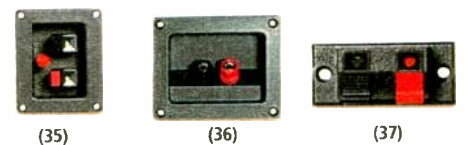

Speaker plates for Megacable

- (35) "Gold" speaker plate for Megacable. Two push-release terminals with gold-plated connectors for maximum power transfer. Requires a 2¹/₈ × 1⁷/₈" cutout area on speaker cabinet. **274-631** 3.99
- (36) Heavy-duty speaker plate for Megacable. Provides a solid, low-loss connection to speaker wires. Accepts banana jacks. Requires a 2¹/₈ × 2¹/₈" cutout area on speaker cabinet. **274-630** 3.49
- (37) "Gold" speaker plate for Megacable with phono jack. Two gold-plated terminals for speaker cable plus a phono jack. Requires a 1¹/₄ × 3¹/₈" cutout area on speaker cabinet. **274-632** 2.99