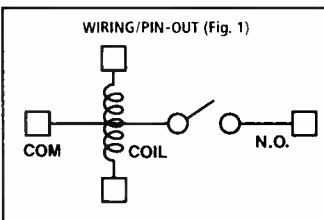

Compact 1-amp SPST reed relays

(1) Fast response, small size and low cost make these a good choice for robotics, computer interfacing and projects that require several relays.

5VDC coil. 275-232 ..... 2.49
12VDC coil. 275-233 ..... 2.49