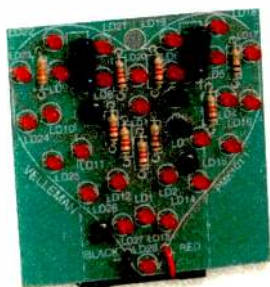

Flashing LED heart display shows that you care

An array of 28 LEDs forms two hearts. It's a fun way to show that your heart beats faster for someone special. Requires 9V battery. **RSU 12127031** .. **12.99**