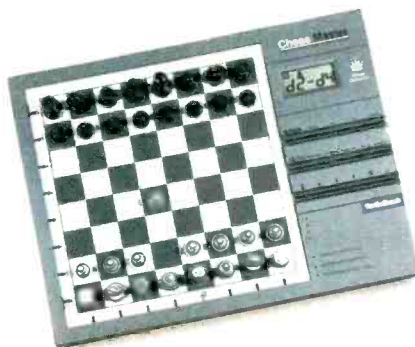

Chess Master—great for players of all skill levels

Fit for a king! Demanding of experts and forgiving toward beginners—coaching function lets you advance at your own pace. LCD screen displays piece movements, game timer and other information. Play against the computer or challenge another player and let the computer referee. You can take back up to 30 moves, so you can correct a mistake or study a sequence of moves. Tournament chess clock, 8" sensory keyboard. Requires 4 "C" batteries or AC adapter #273-1767/M. **60-2217 . . . . . 79.99**
Extra set of chess pieces. **RSU 12045811 . . . . . 8.99**