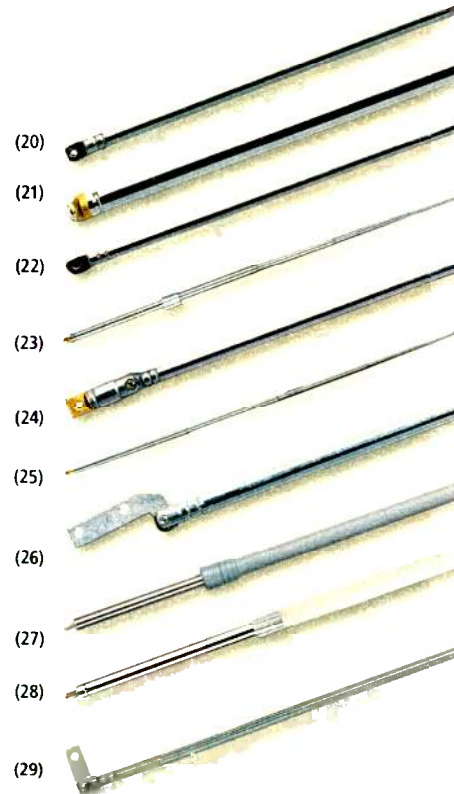

Fig.	Sections	Extends to	Cat. No.	Price
20	5	30 1/2"	270-1401	3.49
20	4	34 1/2"	270-1402	3.99
20	3	39 1/2"	270-1403	4.49
20	6	72"	270-1408	4.99
21	5	15 1/4"	270-1406	3.49
22	5	28"	270-1405	3.99
23	6	16"	270-1410	4.19
23	6	11"	270-1411	3.99
24	2	16 1/2"	270-1412	3.49
24	5	22 1/2"	270-1416	4.49
24	9	24"	270-1413	4.99
25	5	13 1/2"	270-1414	3.49
25	5	13 3/8"	270-1415	3.49
26	6	17 1/4"	270-1409	3.49
27	1	—	270-1451*	7.99
28	1	—	270-1453**	7.99
29	4	23 3/4"	RSU 10524189†	3.49

*Flexible, for many AT&T cordless phones.
**Flexible, for many RadioShack cordless phones.
†For cordless phone base.

See page 15 for more cordless phone antennas.