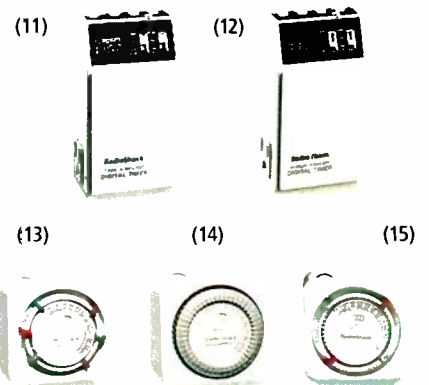

(11) 7-day heavy-duty digital timer. Features six on/six off settings per 7 day period. LCD clock readout. Requires 1 "AA" battery. Includes 3-prong grounded plug. Manual override. **61-1065 . . . 29.99**

(12) 24-hour digital timer. Four on/four off times per 24 hours. Requires 1 "AA" battery. Manual override. **61-1060 . . . . . 24.99**

(13) Air conditioner/appliance timer. Features three on/three off settings per day. Heavy-duty construction. Includes manual override setting. **61-1071 . . . . . 15.99**

(14) Multisetting appliance timer. More advanced than our mini-timer. Use the multisetting option to turn lights/appliances on/off up to 24 times a day. **61-1069 . . . . . 10.99**

(15) Mini plug-in lamp/appliance timer. Will turn lights and appliances on or off 2 times in a 24-hour period. **61-1068 . . . . . 7.99**