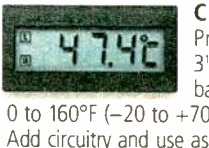

New Benchtop analog ammeter

Dual scales for 0-500mA or 0-1000mA DC. Great for the hobbyist or science student. Sits on bench at an angle for easy reading. 3x4x2 1/2". No battery required.

RSU 22-401 ..... 9.99

New Dual-scale bench voltmeter

Scales read either 0-15 VDC or 0-30 VDC. Ideal meter for science and hobby projects. Impact-resistant plastic case. 3x4x2 1/2". No batteries required.

RSU 22-402 ..... 9.99

Panel meter reads 0-15VDC

Ideal for monitoring a power supply, battery charging system or car electrical system. 2 1/4" high. Mounts in 1 1/8" dia. hole.

RSU 22-410 ..... 12.99

New Panel meter reads 0-130VAC

Accurate ($\pm 3.5\%$ of full scale value). Internal resistance: 130k Ohms $\pm 10\%$. Insulation resistance: 10 megohms at 500VDC. 2 1/4" high. No battery required.

RSU 22-412 ..... 12.99

New Panel meter reads 0-500mA

Accurate ($\pm 2.5\%$ of full scale value). Internal resistance: 0.12 Ohms $\pm 10\%$. Insulation resistance: 10 megohms at 500VDC. Breakdown voltage: 1000V RMS max. 2 1/4" high. No battery required.

RSU 22-414 ..... 12.99

Thermometer module. Just add a battery to use it "as is" for a thermometer. You can also add circuits to activate a buzzer, LED, fan or heater at the temperatures you set. 1/2"-high LCD display. Includes remote temperature probe with prewired cable. Requires "AA" battery.

RSU 10640316 ..... 19.99

Electronic counting module.

Counts up to 99,999. Useful as an event or traffic counter. Ideal for science projects. Count is advanced by external switch or circuit. 1/2"-high LCD display. Requires "AA" battery.

RSU 10524528 ..... 16.99

Electromechanical counter.

Counts up to 999,999, advanced by external 12VDC pulse. Mechanical pushbutton reset. Accepts and accurately records up to 25 pulses per second.

RSU 11453487, 15.99