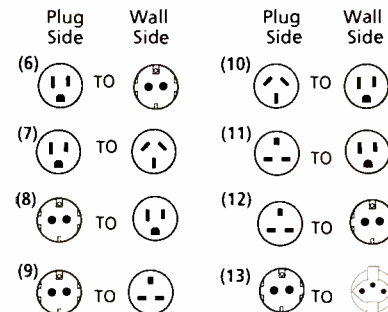

- (6) GAB—U.S. to Continental Europe grounded adapter. RSU 11650132 ..... 5.99
- (7) GAC—U.S. to Australia/New Zealand grounded adapter. RSU 11650140 ..... 8.99
- (8) GBA—Continental Europe to U.S. grounded adapter. RSU 11650157 ..... 14.99
- (9) GBD—Continental Europe to United Kingdom grounded adapter. RSU 11650165 ..... 9.99
- (10) GCA—Australia/New Zealand to U.S. grounded adapter. RSU 11650173 ..... 7.99
- (11) GDA—United Kingdom to U.S. grounded adapter. RSU 11650181 ..... 5.99
- (12) GDB—United Kingdom to Continental Europe grounded adapter. RSU 11650199 ..... 5.99
- (13) GBS—Europe to Switzerland grounded adapter. RSU 12026548 ..... 6.99
- GBI—Europe to Italy grounded adapter. (Not shown.) RSU 12026530 ..... 6.99
- GBR—Europe to Russia grounded adapter. (Not shown.) RSU 12026555 ..... 6.99
- GAD—U.S. to United Kingdom grounded adapter. (Not shown.) RSU 12026563 ..... 6.99

Operate foreign 240VAC devices on USA-standard 120VAC