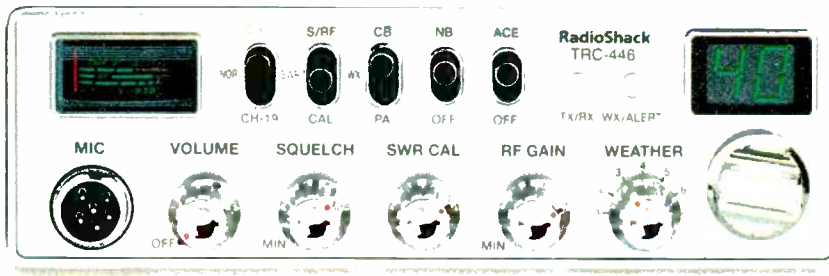

Full power, 40 channels, efficient long-range antenna

TRC-236. If long range is important, this is the handheld CB to choose. The center-loaded antenna extends to four feet for maximum efficiency. Easy-reading LED display helps save on batteries—dims automatically after showing the selected channel. High/low power switch also helps you save on batteries—use high for long range, low for talking to someone nearby. Battery test button and indicator. Jack for optional mobile or base antenna. 7¹/₈×2³/₄×2". Adjustable carry strap. Requires 8 "AA" alkaline batteries or 10 rechargeable Ni-Cd "AA" batteries or adapter (see table on facing page). **21-1649**..... Each 79.99