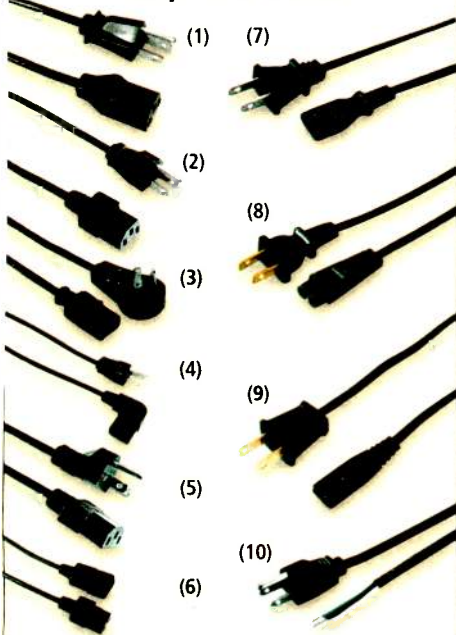

Ideal for use in problem areas. When furniture stops your cord from going directly to the plug, you can rotate the cord to feed along a wall at any angle desired. 6 feet. **278-1264 5.99**

AC power cords