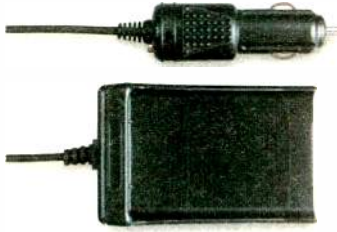

New DC adapter and charger for NEC300 phone

RSU 10280402 ..... 49.99