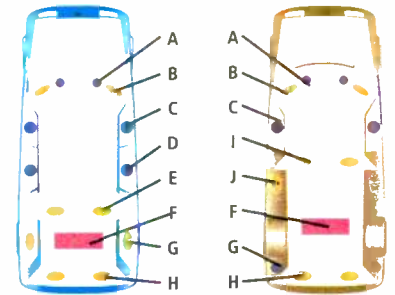

Speaker Location Guide

A	Front dash
B	Front kick panels
C	Front door panels
D	Rear door or rear seat side panels
E	Rear deck (below rear window)
F	Trunk, hatchback, cargo area or ext. cab
G	Rear or side panels or rear wheel wells
H	Tailgate
I	Behind seat, cab corners or lower side wall
J	Mid-rear side panels