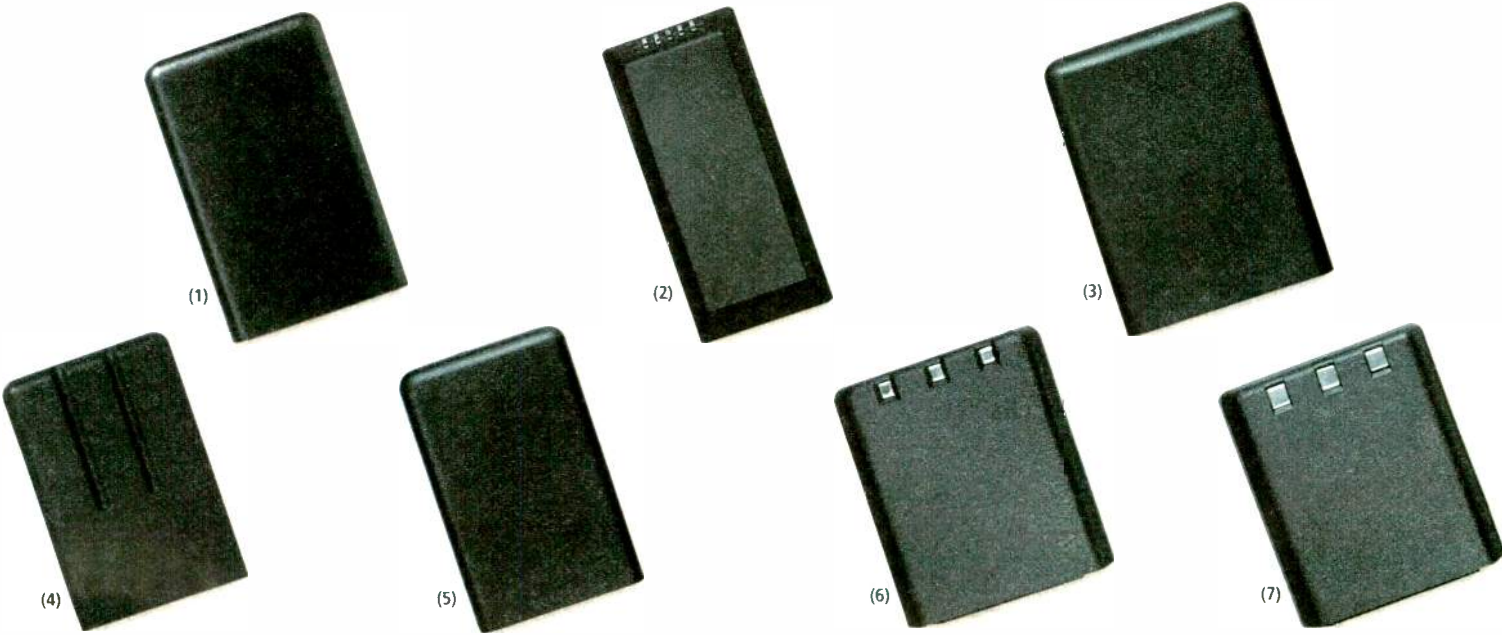

Get a spare battery and keep on talking!

Fig.	Type	Volts	mAh	Color	Fits NEC Model	Cat. No.	Price
1	Ni-Cd	4.8	1200	Black	P700/701/810/820/830	RSU 11397361	34.99
2	Ni-Cd	6	400	Black	P400/401/600/601 slim	RSU 10445534	69.99
2	Ni-Cd	6	400	Black	P400/401/600/601 slim	RSU 10445526	69.99
3	Ni-Cd	6	700	Black	P200/201/300/301	RSU 10280394	29.99
3	Ni-Cd	6	700	Black	P200/201/300/301	RSU 10276780	29.99
2	Ni-Cd	6	700	Black	P400/600	RSU 10280410	34.99
2	Ni-Cd	6	700	Black	P400/401/600/601	RSU 10276798	34.99
4	Ni-Cd	6	800	Black	P100/110/120/121/180/181/182	RSU 10446268	39.99
5	Ni-Cd	6	800	Black	P2000	RSU 12070801	25.99
6	Ni-Cd	7.2	1000	Black	9000/9100	RSU 10046290	39.99
7	Ni-Cd	7.5	1000	Black	9A	RSU 11398153	49.99
4	Ni-MH	6	1100	Black	P100/110/120/121/180	RSU 11877594	49.99
5	Ni-MH	6	1200	Black	P2000	RSU 12070843	35.99