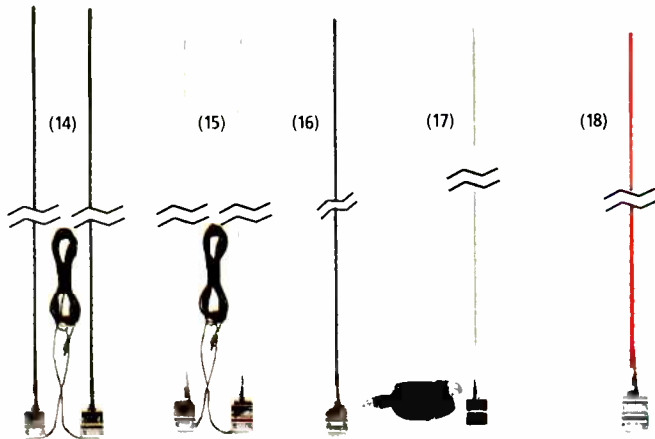

Custom CB antenna kits

Dual antenna kits with black or white whips

Each kit includes two fiber glass whip antennas, two mirror-mount antenna brackets, and co-phased coaxial cable assembly (each side is 9 feet long).

Fig.	Whip Length	Color	Cat. No.	Price
14	3 ft.	Black	RSU 11649209	38.99
15	3 ft.	White	RSU 11649217	38.99
—	4 ft.	Black	RSU 11649233	39.99
—	4 ft.	White	RSU 11649241	39.99

Single antenna kits with black, white or red whips

Each includes fiber glass whip antenna, mirror-mount antenna bracket and 9-foot coax cable with pre-installed PL-259 plugs.

Fig.	Whip Length	Color	Cat. No.	Price
16	3 ft.	Black	RSU 11649118	19.99
17	3 ft.	White	RSU 11649159	19.99
18	3 ft.	Red	RSU 11649167	19.99
—	4 ft.	Black	RSU 11649175	21.99
—	4 ft.	White	RSU 11649183	21.99
—	4 ft.	Red	RSU 11649191	21.99

Antennas: Selection and Installation

"How to" book covers CB, TV/FM, shortwave and satellite antennas. Learn about different types of antennas and which is best for your purpose. 112 pages. **62-1083** 6.99

*Magnet-mount antennas stay in place on flat, metal surfaces at highway speeds. Not recommended for use on vinyl roofs. Note: antennas and elements not shown to scale. Items with an RSU number are available for fast shipment: direct to your door from RadioShack Unlimited™. Shipping and pricing information on page 395