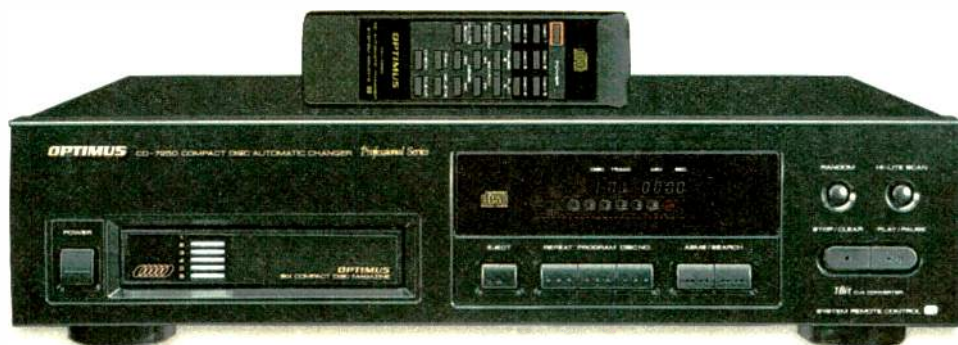

Buzz
WORDS

6-disc magazine. Store and play discs by artist or music style. For Pro Series 6-disc changers.
42-146 12.99

Professional Series 6-CD changer with direct-access remote

Optimus Professional Series CD-7250. Insert a magazine and relax to hours of uninterrupted music. You get 32-step memory, memory hold, highlight scan to hear an excerpt from each selection on all six discs, 3-way repeat, random play and delete. Last-disc memory restarts play with the disc you heard last before power-off. Auto power-on and eject/auto-off. Fluorescent display. Remote-controllable by Professional Series receivers. Remote requires 2 "AAA" batteries. 42-5044 179.99