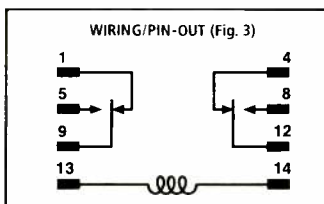

10-amp plug-in relays

(3) DPDT. Ideal for switching high-current appliances, lighting.

12VDC coil. 275-218 ..... 6.99
125VAC coil. 275-217 ..... 6.99
Socket. 275-220 ..... 1.99