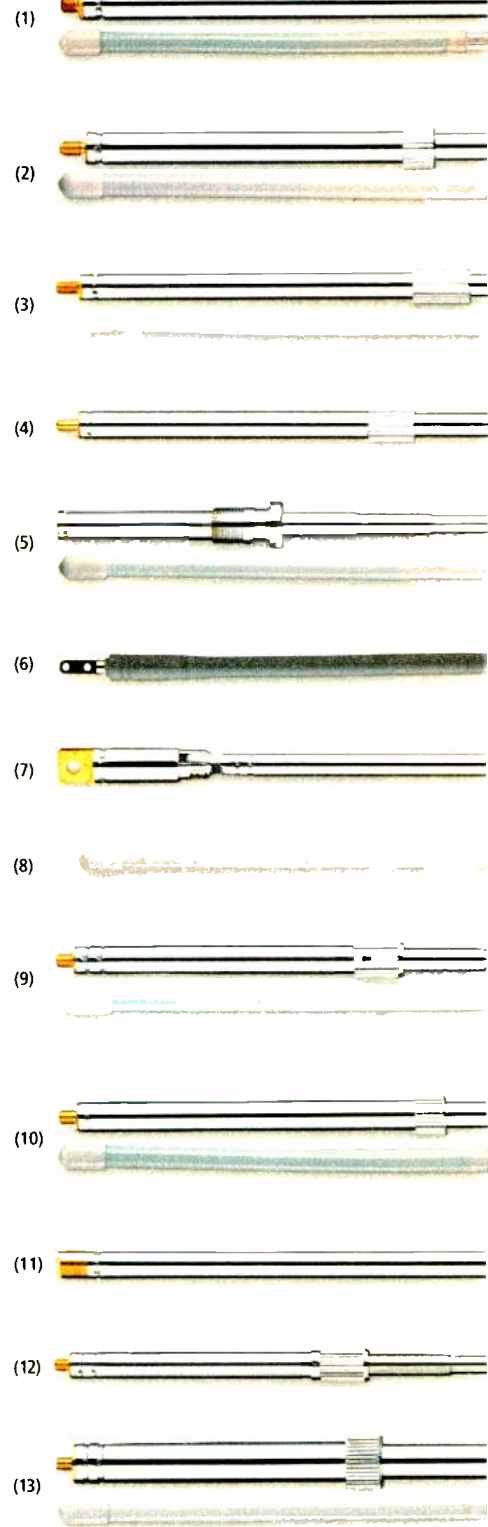

Fig.	Brand	Metal Cat. No.	Price	Rubberized Cat. No.	Price
1	CobraPhone, ITT, Northwestern Bell, RadioShack, Uniden	270-1414	3.49	RSU 11236551	6.49
2	AT&T, Columbia, Northwestern Bell, La Phone, Universal, Spectra Phone, TelePhone	270-1411	3.99	RSU 11236577	6.49
3	AT&T, Code-A-Phone, Conair, GTE, Great Technology, Pac-Tel, Unisonic, RadioShack, Telequest	270-1410	4.19	RSU 11236544	6.49
4	Bell South, Conair, Cobraphone, Emerson, Code-A-Phone, GTE, Extendaphone, ITT, Goldbeam, MCE, Northwestern Bell, Phonemate, RadioShack, Southwestern Bell, Spectra Phone, Starlight, Uniden, Unisonic, Universal	RSU 11236452	3.19	RSU 11236536	6.49
5	Panasonic	RSU 11236494	3.99	RSU 11236569	6.49
	Cobraphone, Panasonic, RadioShack	RSU 11236700	3.79	RSU 11236684	6.49
	Southwestern Bell	RSU 11236775	3.19	RSU 11236668	6.49
6	Cobraphone, Extendaphone, Fannon-Courier, Pacer, Talkman, Telemania, Webco	RSU 11236759	3.79	RSU 11236817	6.49
	Sony, Toshiba			RSU 11236825	15.29
7	AT&T, Nippon	RSU 11236734	2.99	RSU 11236676	6.49
	Cobraphone, MCE, RadioShack, Southwestern Bell	RSU 11236692	4.19		
	Alaron, Audiovox, Cobraphone, MCE, Mura	RSU 11237195	2.89	RSU 11236650	6.49
8	General Electric			RSU 11236593	6.49
9	Southwestern Bell	RSU 11236486	12.29	RSU 11236536	6.49
10	Cobraphone, Conair	RSU 11236510	3.29	RSU 11236585	6.49
	Conair, RadioShack, ITT	RSU 11236619	2.99	RSU 11236601	6.49
11	Bell, Cobraphone, Extendaphone, RadioShack	RSU 11237203	3.59		
12	Southwestern Bell	RSU 11269552	12.39	RSU 11236536	6.49
	General Electric	RSU 11236726	3.99	RSU 11237302	6.59
	Panasonic	RSU 11237245	8.29	RSU 11236627	6.49
	Southwestern Bell	RSU 11269578	17.69		
	Southwestern Bell	RSU 11269545	12.39	RSU 11236536	6.49
13	Sanyo, Sears	RSU 11237138	3.49	RSU 11237310	6.59