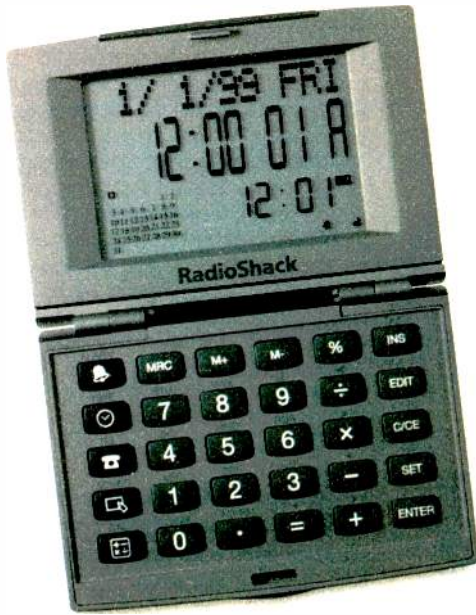

Stylish accent clock/calendar dresses up any desktop

Folds to just 1/4x3/4x3/8"

Available Oct. 30, 1999

Control this organizer using simple voice commands

IQ Voice 6215. What could be easier? Carry it with you to store personal and business information and to record voice memos. Provides up to 20 minutes total recording time. It remembers and reminds you of up to 200 appointments in your own voice. Record your schedule and any other information you want to remember, then play it back instantly any time. Stores up to 640 phone numbers for 160 people. To recall a phone number, just say the person's name—the organizer announces the number and displays it. Track business expenses in 12 categories, with time and date stamp per expense. Backlit display. Only 4" tall. Requires 3 "AAA" batteries.