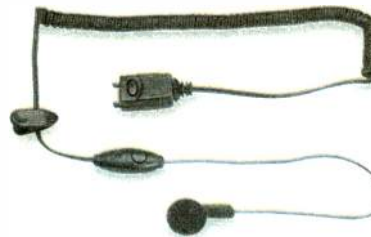

Add a hands-free headset

New One-piece headset kit for Nokia 5100/6100 series.

Answer/end button allows answering and hanging up without touching the phone. Fits RadioShack #17-1303, #17-1304, #17-1309, #17-1407, #17-1408, #17-1412, #17-2231, #17-2233. 17-851 ..... 29.99