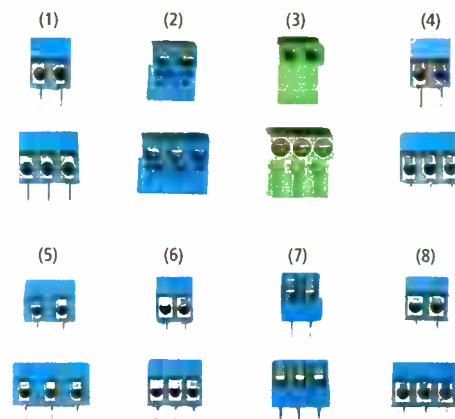

Terminal blocks connect wires to printed circuit boards

These solder-mount terminals let you run wires from the "brains" of a circuit to the "muscle" of a motor, to a switch or control, speaker, another device or PC board.

Fig.	Wire Entry Holes	Amps	Pin Space (mm)	Wire Entry	Cat. No.	Each
1	2	16	5	Side	RSU 11354800	.39
	3	16	5	Side	RSU 11354032	.79
2	2	10	5	Top/side	RSU 11354099	.89
	3	10	5	Top/side	RSU 11354107	1.19
3	2	8	5	Top/side	RSU 11354164	1.59
	3	8	5	Top/side	RSU 11354172	2.39
4	2	16	5	Side	RSU 11354024	.59
	3	16	5	Side	RSU 11354040	.79
5	2	16	7.5	Side	RSU 11354057	.69
	3	16	7.5	Side	RSU 11354065	.89
6	2	16	5.08	Side	RSU 11354073	.59
	3	16	5.08	Side	RSU 11354081	.79
7	2	16	5	Angle	RSU 11354123	.79
	3	16	5	Angle	RSU 11354131	1.19
8	2	16	5	Side	RSU 11354149	.59
	3	16	5	Side	RSU 11354156	.79