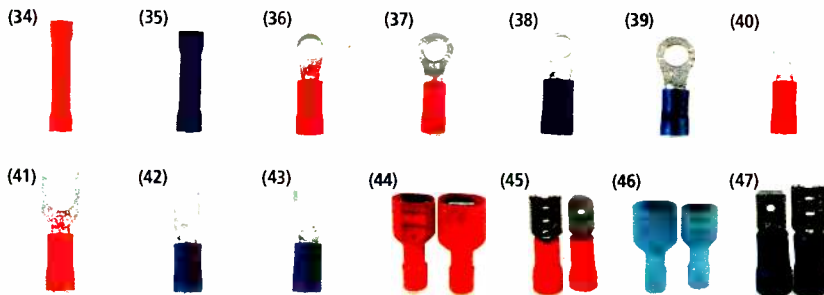

8-gauge Megacable

(10) Premium flexible-rope cable for high-power use. Great for car stereo and accessory power hookups. One conductor. Red 278-1351, Black 278-1352. Per foot 99¢

Connectors & terminals

NEW! Value Packs—just \$1.49 each!