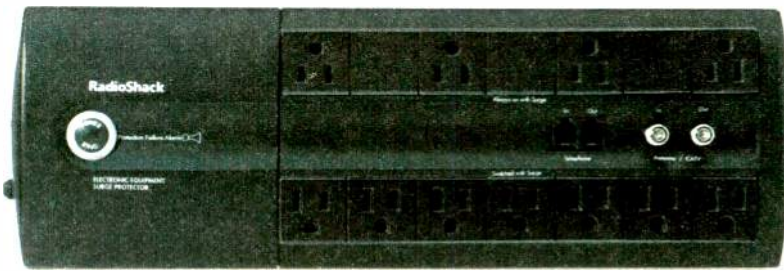

Optimus® Professional Series home-theater power center

Low-profile housing can be placed under your home-theater receiver or other component. Provides full 3-line AC surge protection, a master on/off switch, four switched and two unswitched AC outlets, plus surge protection for two coax cable lines and a phone line. Dedicated filters lock out electrical interference. LED status indicators. Heavy-duty 6-ft. power cord. *Up to $10,000 Connected Equipment Guarantee* **61-2236... 99.99**

New 11-outlet surge protector ideal for home theater or satellite

Gives you full 3-line protection against surges on the AC power line. Also guards the coax cable carrying satellite, antenna or cable TV and the phone line required by many satellite systems. Provides four always-on and seven switched AC outlets. Power Ring™ master on/off switch has indicators for surge protection "on" and ground OK. Audible alert for disabled surge protection. 15-amp circuit breaker. 35dB noise filter. Cord management guides help prevent tangles in connected cords and let you arrange cords for a neat appearance. 7-ft. power cord has a 90° plug that allows cord to run close to wall and behind furniture. *Up to $10,000 Connected Equipment Guarantee* **61-2338... 39.99**

New 7-outlet surge protector for TV, VCR or home theater

Provides full 3-line AC surge protection and guards coax cable carrying antenna or cable TV. Built-in 15A circuit breaker and 35dB noise filter. Power Ring master on/off switch has indicators for surge protection "on" and ground OK. Audible alert for disabled surge protection. 7-ft. cord with space-saving 90° plug. *Up to $10,000 Connected Equipment Guarantee* **61-2330... 29.99**

New 6-outlet surge protector in a tough metal case

Why take chances? Get full 3-line AC surge protection in a built-to-last housing. Power Ring master on/off switch has indicators for surge protection "on" and ground OK. Audible alert for disabled surge protection. Built-in 35dB noise filter and 15-amp circuit breaker. 7-ft. power cord with space-saving 90° plug. *Up to $10,000 Connected Equipment Guarantee* **61-2331... 22.99**

UL 1449 Rating. The maximum voltage allowed through the suppressor after it "clamps" the surge. Lower numbers are better.

Joule Rating. Maximum energy absorption the suppressor can tolerate before becoming impaired. Higher numbers are better.

Noise filters. Lock out interference coming through electrical lines or from outside sources. Higher numbers are better.

Surge Current. Max amount of current the suppressor can tolerate before becoming impaired. Higher numbers are better.

AC Lines Protected. Number of AC lines (Hot, Neutral and Ground) that are protected from surges. The more lines the better the protection.

Audible Alarm. Sounds when the unit is impaired and needs to be replaced. Ideal when the unit is placed out of sight.