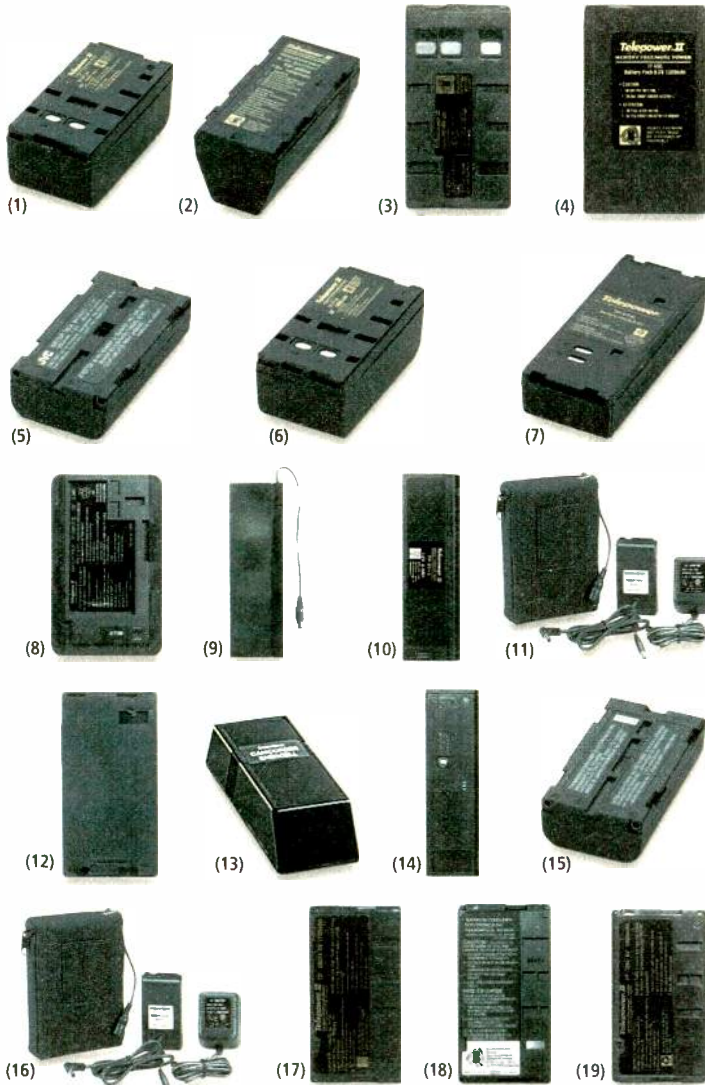

Keep a Spare Battery Charged and Ready

Don't let a dead camcorder battery spoil your once-in-a-lifetime memories. Get a spare battery and charge it while you're using another, so you're always ready to capture that special moment.

*Denotes belt power pack with AC charger.

Fig.	Brand	Models	Volts	mAh	Type	Cat. No.	Price
1	JC Penney	8900011A, KM8900011A	6	2600	Ni-Cd	RSU 10274041	59.99
2	JC Penney	9320334, 9328378	7.2	1800	Ni-Cd	RSU 10045870	39.99
3	JVC	GRAX200, GRAX35U	6	2600	Ni-Cd	RSU 10005783	49.99
4	JVC	BNV7GU, GF550U, GR303U	9.6	1300	Ni-Cd	RSU 10045946	59.99
5	JVC	GRDVL9000U, GRDVM1	7.2	1250	Li-ion	RSU 12092748	80.99
6	Kyocera	KX1, KX70E, KX77CV	6	2400	Ni-Cd	RSU 10274074	59.99
7	Memorex	127, 128	6	3500	Lead acid	RSU 10005734	39.99
8	Minolta	V118, V16, V16R, V18R, V20	10	2000	Lead acid	RSU 10101913	54.99
9	Panasonic	3000	12	1800	Lead acid	RSU 10045987	54.99
10	Panasonic	2012, 4500, 5000, 5500	12	2300	Lead acid	RSU 10045995	59.99
11	Panasonic	Palmcorder, PBVP15/17	6	7000	Lead acid	RSU 10046050	69.99*
12	Philips	22AV5112, V80063BK01	12	2000	Lead acid	RSU 10046001	64.99
13	RadioShack	MovieCorder 100	12	1500	Ni-Cd	23-183	39.99
14	RCA	BKP25, NB009, VK825, VK900	12	900	Ni-Cd	RSU 10046068	66.99
15	RCA	CC8251, PROV730	7.2	1250	Li-ion	RSU 12091898	90.99
16	RCA	6653, 6652, BT30N, BT38	6	7000	Lead acid	RSU 10046035	69.99*
17	RCA	PROL810	6	1700	Ni-MH	RSU 12092722	59.99
18	RCA	233561, PRO943	6	1200	Ni-Cd	RSU 12094751	71.99
19	RCA	AV800, BB060, BB120 BB060	6	1800	Ni-Cd	RSU 10111326	39.99