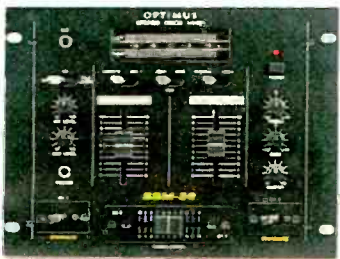

10-inch rack-mount 2-channel stereo mixer

SSM-50. Ideal for DJs. Features 2 channel inputs and 1 microphone input with bass and treble controls. Cue level control lets you shape the sound for the desired effect before sending signal to amplifier. 1/4" headphone jack. Microphone and master volume controls. RCA jacks. 12VDC adapter. **32-3005 . . . . . 99.99**

Sound effects generator/mixer

3-channel mixer with mono mic channel & two stereo line-level sources. 59 digitally sampled sounds, 18 electronic tunes, arcade sounds and effects. Samples can be modified and sequenced in any order. 1/4" headphone jack. **32-1116 . . . . . 79.99**