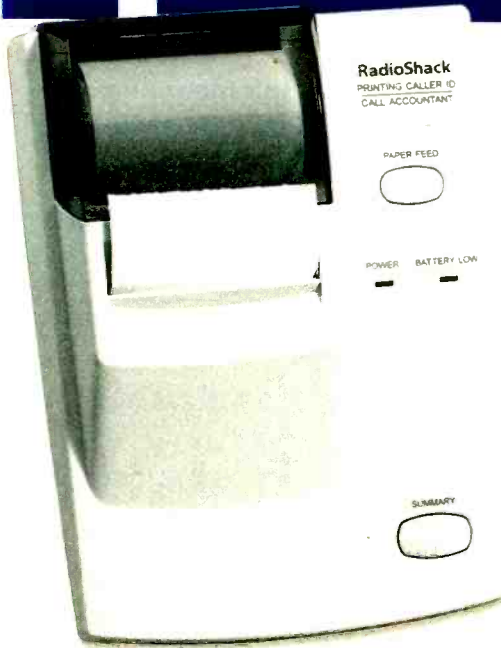

New Printing Caller ID

Call Accountant 200. Keeps records of calls—ideal for home or office. Prints information on each outgoing and incoming call, even unanswered calls. At end of each call, it prints the number, incoming caller's name (if available), date/time and duration of call. Stores up to 20 call records. Automatic summary report—at midnight, it prints the day's totals for incoming, outgoing and unanswered calls; the total number of all calls; total duration of all calls; and time/date of report. After report prints, memory clears for each new day. If you want report before midnight, press "Summary." Includes AC adapter. Uses 2 1/4" roll of thermal paper, extra. Requires 4 "AA" batteries for memory backup.

43-446 ..... **99.99**

Caller ID memory. Storage capacity in a Caller ID unit for names or numbers or both.

Callback. Unit capable of auto-dialing most numbers displayed with one touch.

Out of area indication. Call is from an area that does not send any Caller ID information.

VIP memory. Stores important numbers that don't delete when you delete all numbers in main memory. In many units a flashing LED identifies VIP callers; and a few use an audible alert.