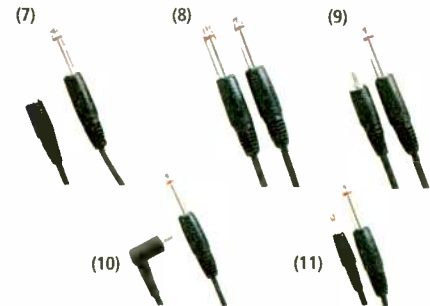

RCA-type shielded patch cables

We have standard audio patch cables (the kind you find on the back of your home stereo) in a variety of lengths. All have phono (RCA)-type connectors and are fully shielded to help maintain signal clarity and prevent pickup of hum and electrical interference. Use them to connect audio components such as stereo receivers, CD players, tape decks, turntables, equalizers, amplifiers and mixers. They're checked for quality so you will get an uninterrupted connection every time.