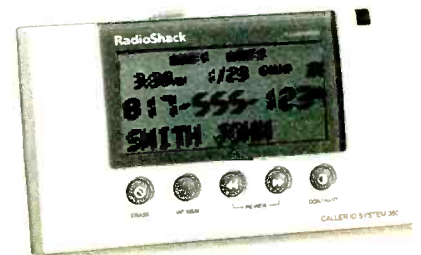

Jumbo illuminated 3-line display, message indicator

Caller ID System 350. Displays name, number and time. Stores up to 79 number-only or 79 name-and-number call IDs. Scroll through memories. New call indicator. VIP memory stores up to 20 important records. Message waiting indicator†. Adjust contrast on backlit display. Total call counter. Selectable English/Spanish/French text. Requires 4 "AAA" batteries for memory backup.

43-991 ..... **59.99**