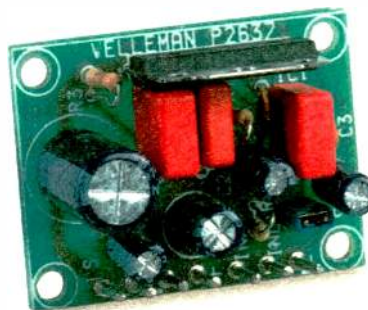

Super-mini mono audio amplifier delivers up to 2.5 watts

Tiny 1 3/8 x 1 3/8" board contains both a preamplifier and power amp which can be used separately or together. Input sensitivity—preamp: 20mV, power amp: 150mV. Frequency response: 60-15,000Hz. Requires 4.5 to 15VDC. Maximum output power: 2.5 watts into 4 ohms when using a 12 volt power supply. RSU 12126934 ..... 12.49