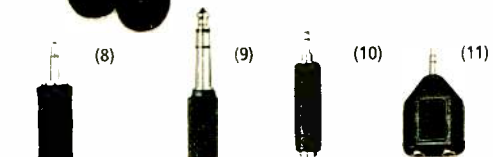

Headphone plug adapters

- (8) **Accepts 1/8" stereo plug. Plugs into 1/8" monaural jack.** Use lightweight stereo headset with monaural TV, recorder, CB, shortwave or scanner radio. **274-368 . . . 1.99**
- (9) **Accepts 1/8" stereo plug. Plugs into 1/4" stereo jack.** Use lightweight stereo headphones with home stereo that has a 1/4" headphone jack. **274-367 . . . 1.99**
- (10) **Accepts 1/4" stereo plug. Plugs into 1/8" stereo jack.** Use home headset with a portable. **274-366 . . . 1.99**
- (11) **Accepts two 1/8" stereo plugs. Plugs into 1/8" stereo jack.** Connect two headsets to one jack. **274-313 . . . 3.99**
- **Accepts two 1/4" stereo plugs. Plugs into 1/4" stereo jack.** (Not shown.) Lets you connect two full-size headphones to your home stereo. **274-302 . . . 3.59**