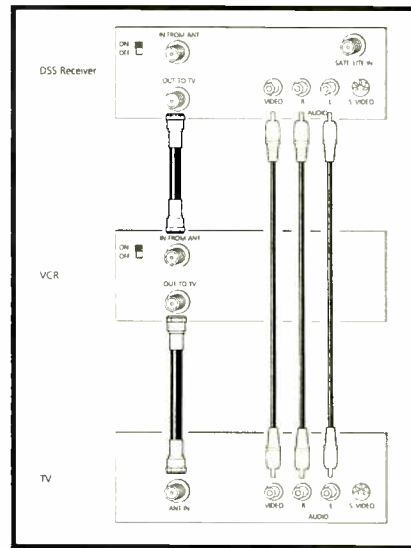

Basic hookup to VCR

If your TV and VCR have video input jacks or S-video connectors, you can get a superior picture by using these connectors. Video or S-video hookup can make a big difference, especially on big-screen TVs. For details, ask the experts at RadioShack.

Do-it-yourself home theater installation book

Installing Home Theater gives you great tips and advice on planning, designing, installing and maintaining a complete home theater system. Fully illustrated with specific hookup examples. **62-2319** **6.99**