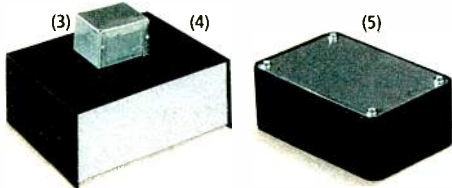

(3) Aluminum P-box® enclosures

Overall Size	Color	Cat. No.	Each
2 3/4 x 2 1/8 x 1 1/8"	Gray	270-235	1.99
5 1/4 x 3 x 2 1/8"	Gray	270-238	2.79

(4) Deluxe 2-tone steel enclosures

Our finest! Low-profile styling with protective rubber feet.

Overall Size	Color	Cat. No.	Each
3 1/16 x 8 1/4 x 6 1/8"	Black	270-274	12.99
1 1/8 x 8 1/4 x 6 1/8"	Black	RSU 10524155	8.99

(5) Molded enclosures with easy-to-drill aluminum covers

Overall Size	Color	Cat. No.	Each
3 1/4 x 2 1/8 x 1 1/8"	Black	RSU 11907631	1.99
4 x 2 1/8 x 1 1/8"	Black	RSU 11907649	2.19
5 1/16 x 2 3/8 x 1 3/8"	Black	RSU 11907664	2.39
6 1/4 x 3 3/4 x 2"	Black	RSU 11907672	2.79
7 3/4 x 4 3/8 x 2 3/8"	Black	RSU 11907656	3.69

Boxes include aluminum and plastic tops

- ✓ 4 standoffs in bottom corners to support a PC board
- ✓ Slots in side walls to support a PC board vertically

Overall Size	Cat. No.	Each
3 x 2 x 1"	270-1801	1.99
4 x 2 x 1"	270-1802	2.29
5 x 2 1/2 x 1"	270-1803	3.29
6 x 2 x 1"	270-1804	2.89
6 x 3 x 2"	270-1805	3.69
6 x 4 x 2"	270-1806	4.39
7 x 5 x 3"	270-1807	5.89
8 x 3 x 1"	270-1808	3.69
8 x 6 x 3"	270-1809	6.99