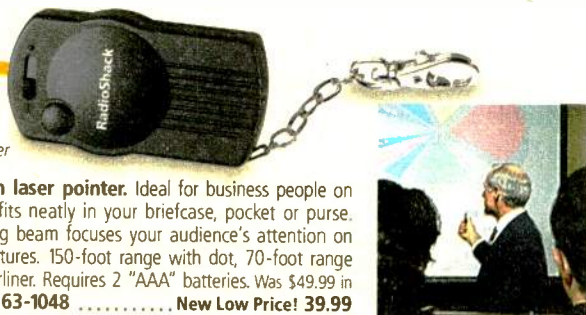

Dot pulse or underliner

Key chain laser pointer. Ideal for business people on the go—fits neatly in your briefcase, pocket or purse. Underlining beam focuses your audience's attention on text or pictures. 150-foot range with dot, 70-foot range with underliner. Requires 2 "AAA" batteries. Was $49.99 in '99 catalog. **63-1048** ..... **New Low Price! 39.99**

Slimline laser pointer. Nice performance at a nice price! Class IIIa laser beam projects up to 300 feet. Lightweight brass pointer fits in pocket or purse. Requires 2 "AAA" batteries. Was $39.99 in '99 catalog. **63-1046** ..... **New Low Price! 29.99**