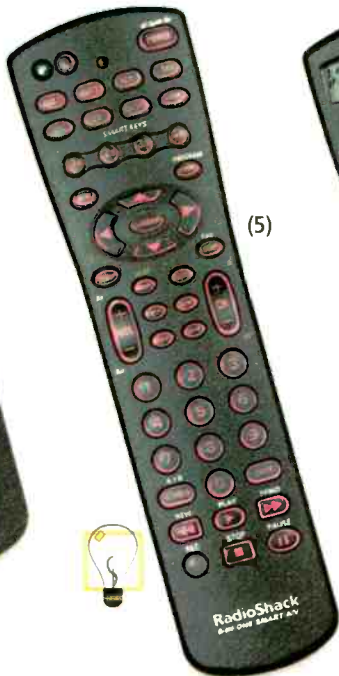

We Put You In Control

New 3-in-1 remote

(1) Buttons are bigger and wider spaced so they're easier to see and use. Controls your TV, VCR and cable box. Preprogrammed—easy to set up and use. Requires 2 "AAA" batteries. 15-1990 ..... 9.99

New 4-in-1 universal remote

(2) Controls TV, VCR, cable and auxiliary. Convenient 3-second channel scan. Last station recall and 5 minute memory retention. Requires 4 "AAA" batteries. 15-1991 ..... 19.99

New 4-in-1 light-up remote

(3) Light-up keys are easy to read in dim light or darkness—so there's no fumbling for buttons. Controls 4 devices. 3-second delay at each channel while scanning. Last station recall and favorite channel key. Requires 4 "AAA" batteries. 15-1992 ..... 24.99

New 4-in-1 smart light-up remote

(4) Red backlight remote controls up to 4 devices. 4 dedicated smart keys to learn your original remotes special function keys. 3-second channel scan. Last-station recall. Favorite channel key. Requires 4 "AAA" batteries. 15-1993 ..... 29.99

New 6-in-1 smart A/V remote

(5) Controls 6 devices, including satellite and cable receivers. Picture-in-picture control—a "must" for any sports fan. 4 dedicated learning keys. Convenient sleep timer. Special suede-like finish for comfortable grip. Lighted keypad. Requires 4 "AAA" batteries. 15-1994 ..... 39.99

New 7-in-1 A/V remote with display

(6) Controls up to 7 devices, including satellite receivers and cable. LCD display shows which component you're using and has a built-in clock. IR/RF command center allows you to control your system from anywhere in your home. Special suede-like finish for comfortable grip. Lighted keypad. Requires 4 "AAA" batteries. 15-1995 ..... 69.99

We also sell name-brand remotes made by the original manufacturer