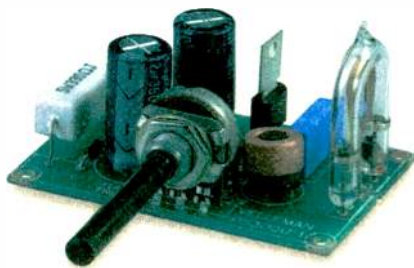

Flash! Build a bright strobe light with adjustable rate

Adds a "disco" effect to parties—dancers seem to "freeze" or appear in slow motion. Also great for custom projects, photography experiments, even as an attention-getting warning indicator or alarm. Flash rate is adjustable from 5 to 15 pulses per second with the rotary control. Requires 110-120VAC.

RSU 12126926 ..... 19.99