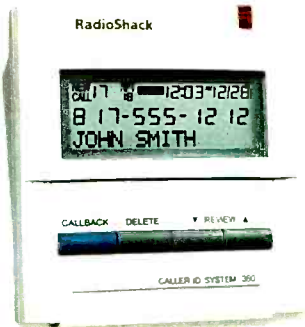

VIP memory. Stores important numbers that don't delete when you delete all numbers in main memory. In many units a flashing LED identifies VIP callers; and a few use an audible alert.

64-memory, Callback key