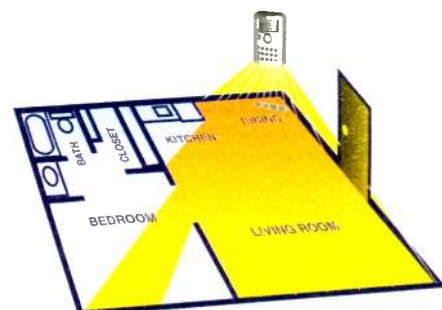

Our motion detectors cover any room in your home