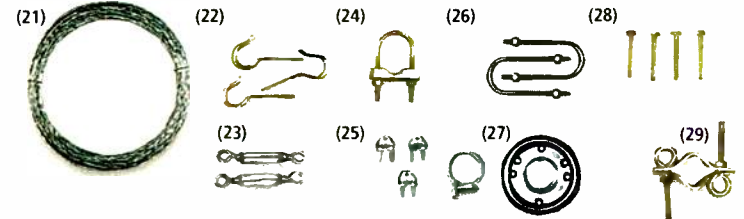

5-foot mast. **15-862 7.99**

10-foot mast. **15-863 14.99**

Galvanized guy wire, wire anchors, turnbuckles, U bolts, clamps, guy ring, lag bolts, additional hardware

25-foot strap kit. Two 3/8" x 25-foot stainless steel straps for replacement or add-on. Ideal for large chimneys. Includes 2 eye bolts and mounting hardware. **15-801 12.99**