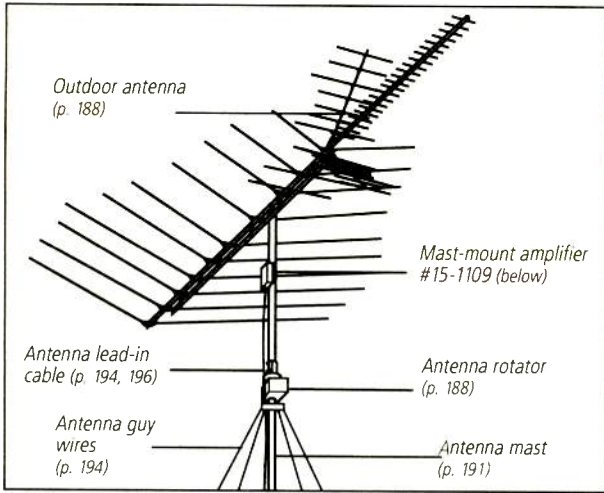

Clearer Picture & Sound

A properly installed outdoor antenna provides the best TV and FM reception. If an outdoor antenna is impractical, an indoor or attic-mounted antenna is acceptable, although not as effective. If you own an outdoor antenna, check its condition—if it is damaged, corroded or more than 10 years old, you should replace it.

In weak-signal areas, antenna height is important. In general, the higher the antenna is mounted, the better it performs. Also, if the stations are in different directions, an antenna rotator will let you aim your antenna for best reception.

If you live in a "fringe" area far from the stations, a good outdoor antenna plus an **antenna-mounted amplifier** are the keys to better reception. In areas where TV and FM signals are so weak that even a large antenna, rotator and high-gain amplifier will not be effective, a satellite-TV system is a great alternative.

High-gain antenna-mounted signal amplifier boosts VHF-TV (channels 2-13), UHF-TV (channels 14-69) and FM up to 30dB. Adjustable gain. Includes hardware. Switchable FM trap cuts FM interference. **15-1109**..... **59.99**

Antenna-mounted inline UHF signal amplifier is the one to use if UHF-TV channels are weak and VHF-TV channels are satisfactory. Boosts UHF 20dB. VHF-TV/FM pass through unaffected. **15-1115** **29.99**

New In-line signal amplifier. Minimizes signal loss caused by in-line devices or long cable runs (over 100 feet). Boosts signal by up to 10dB for CATV, satellite, VCR, TV antennas. Requires 75-ohm coax cable connection. **15-1170** **24.99**
TV/FM only. 15-1117 ..... **17.99**

Antenna-mounted signal amplifier delivers typical gain of 25dB on VHF-TV, 20dB on UHF. Gain adjusts within a 10dB range to prevent overloading. Has switchable FM trap to cut interference on TV from strong FM stations and automatic short-circuit protection. **15-1108** ... **39.99**

70-channel 2-way distribution amp. Boosts cable/VHF signals 10-20dB for distribution to 2 sets. Helps on long cable runs. 50-500MHz. UL listed AC. **15-1960** **29.99**
As above but with single outlet. 15-1112..... **27.99**

4-way distribution amplifier. Boosts cable/VHF signals 10dB for distribution to up to 4 TVs, VCRs, cable boxes. Compensates for long cable runs. 50-400MHz. UL listed AC. **15-1119** **15.99**
Above with 2 outputs. 15-1116..... **13.99**
Above with 1 output. 15-1118..... **12.99**

4-way distribution amplifier with remote power supply. Boosts VHF/UHF-TV (channels 2-69) and FM from an outdoor antenna or cable TV. Distributes signals to up to 4 TVs/VCRs. 24dB gain. Can be located in a central location such as an attic. Power supply plugs into an AC outlet near TV/VCR. **15-1167** **44.99**
As above, but not remote powered. 15-1168 ..... **34.99**

A/V distribution amplifier. Lets you feed the video and audio signals (stereo/mono) from a VCR or other source to as many as three other VCRs or TV monitors. Great for multi-VCR or camcorder-to-VCR dubbing setups. **15-1103**..... **29.99**