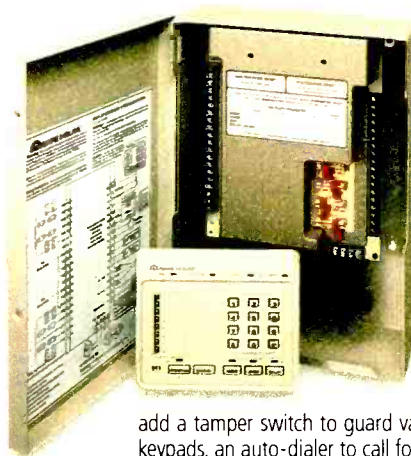

Home Protection

Feel safer at home or while you're away with an affordable security system you can install yourself to protect your home, family and valuables.

8-zone burglar and fire alarm control center

Seven burglar alarm zones are fully programmable. Each may be set for entry/exit delay or instant operation. Fire zone alerts you when a smoke or heat detector senses trouble. Panic function lets you manually sound the alarm. Digital remote keypad lets you set your own security codes and control all functions from a convenient location. You can add a tamper switch to guard valuables, up to three more remote keypads, an auto-dialer to call for help, and other sensors or sirens.

13x19 1/2 x 3 3/4" **49-485** **199.99**
Extra remote keypad. Arms, disarms and programs system.
RSU 10451318 ..... **34.99**