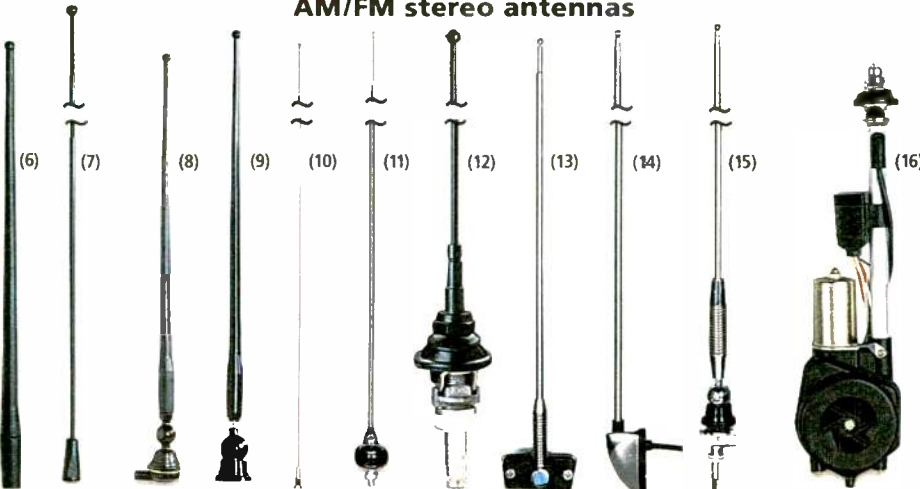

AM/FM stereo antennas