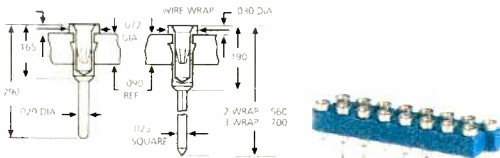

New ZIP sockets

These are .100x.100" matrix in-line sockets with collet pins staggered in zig zag configurations.

Pins	Cat. No.	Each
16	RSU 11323714	1.79
20	RSU 11323722	2.19
24	RSU 11323730	2.49
28	RSU 11323748	2.89