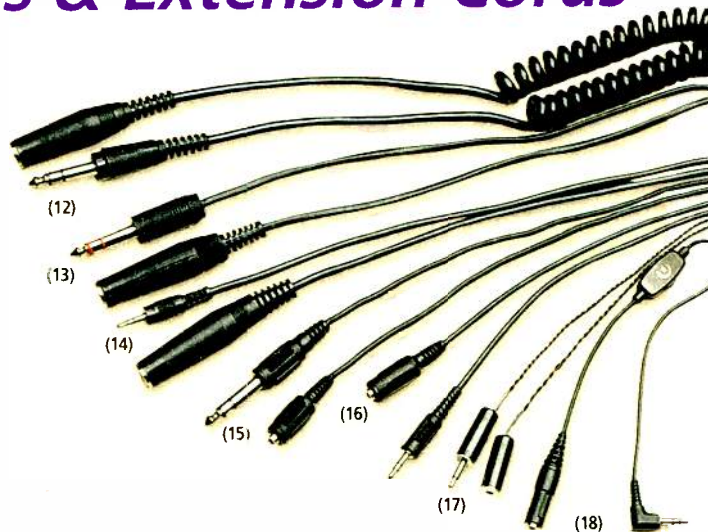

- (12) **24-foot 1/4" stereo coiled headphone extension cord.** Nontangling. 1/4" stereo plug at one end, 1/8" stereo jack at the other. **42-2443 . . . 7.99**
- (13) **20-foot 1/4" stereo headphone extension cord.** Extends cord of full-size 'phones—just the thing for on-stage monitoring and studio recording. Noncoiled. Has a 1/4" stereo plug at one end, 1/8" stereo jack at other. **42-2442 . . . 6.29**
- (14) **Connect full-size stereo 'phones to portable CD player, personal cassette player or receiver.** 20-foot 1/4"-to-1/8" stereo headphone extension cord. Has 1/8" stereo plug at one end and 1/4" stereo jack at other. **42-2464 . . . 5.99**
- (15) **20-foot 1/8"-to-1/4" stereo headphone extension cord.** Connects lightweight stereo 'phones to home stereo components having a 1/4" stereo headphone jack. Has 1/4" stereo plug at one end and 1/8" stereo jack at other. **42-2460 . . . 5.99**
- (16) **20-foot 1/8" stereo headphone extension cord.** Plugs into personal stereo or CD portable to extend cord of lightweight 'phones. Flexible, durable cord has 1/8" stereo plug at one end and 1/4" stereo jack at other end. **42-2462 . . . 6.49**
- (17) **Enjoy TV or radio sound without disturbing others.** 20-foot 1/8" monaural earphone extension cord. Cord has 1/8" monaural plug at one end and 1/8" monaural jack at the other end. **33-176 . . . 2.99**
- (18) **Add-on volume control for lightweight stereo 'phones.** Perfect for joggers—adjust the volume without breaking your stride. One-foot cord has an inline attenuating volume control, 1/8" right-angle stereo plug at one end and 1/8" stereo jack at the other end. **42-2459 . . . 4.99**
- (19) **Hook 2 lightweight stereo 'phones to portable stereo, personal CD player or receiver.** Great for travel and car trips. The 1/8" stereo headphone Y-adaptor has a 1/8" stereo plug and two 1/8" stereo jacks. **42-2463 . . . 4.99**
- (20) **New** Hook 3 lightweight stereo headphones to one portable player. Adapter accepts three 1/8" stereo plugs. Fits into 1/8" jack. 6" cables. **42-2458 . . . 6.99**
- (21) **Connect 2 full-size 'phones to one stereo jack.** 1/4" stereo, 3-foot headphone Y-adaptor. Has 1/4" stereo plug, two 1/4" stereo jacks. **42-2448 . . . 5.99**
- (22) **6-foot gold 1/8" headphone extension cord.** Heavy-duty gold plating resists corrosion for a secure hookup and maximum signal transfer. Has a 1/8" stereo plug on one end and 1/4" stereo jack on the other. **42-2482 . . . 11.99**
- (23) **Share your scanner radio.** Y-adaptor cord lets you connect two headphones to one scanner—great for car races and air shows. 1/8" mono plug at one end. Two 1/8" mono jacks at the other. 4" flexible cable. (See headphones specially designed for use with portable scanners—page 94.) **42-2437 . . . 3.99**
- (24) **Use your OWN stereo headphones when you fly.** Gold-plated aircraft Y-adaptor accepts the 1/8" stereo plug of your headphones. Fits the two 1/8" left and right-channel audio jacks on the seats of many commercial airliners. 24-karat gold plating assures a secure connection. **42-2495 . . . 4.99**
- (25) **New** Stereo adapter—mix or monitor two devices or use it as a dual headphone adapter. 1-foot adapter with 1/8" stereo jack and plug, and with a 1/4" stereo jack and plug. Gold-plated plugs and jacks. **42-2498 . . . 7.99**