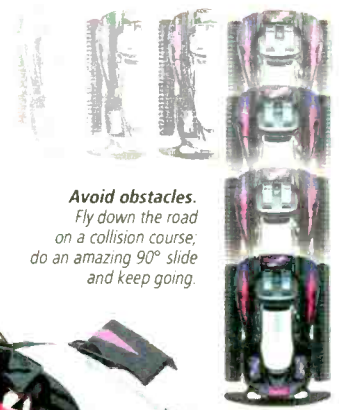

Avoid obstacles. Fly down the road on a collision course; do an amazing 90° slide and keep going.

Flaps open. When side drive is engaged

BEDLAM

Bedlam—it spins, it zigs back and forth—it's like no other RC car ever!

A whole new class of RC car that takes action and fun to unpredictable extremes. The classified turning system will keep the competition guessing—which way will it go? The tread track keeps Bedlam on the straight and narrow, but when you kick in the side drive system, it zips to the left or right—at full speed! Climbs up to 35° hills. 12" long, 27/49MHz. Requires 9.6V battery and 9V battery. **60-4212** **59.99**