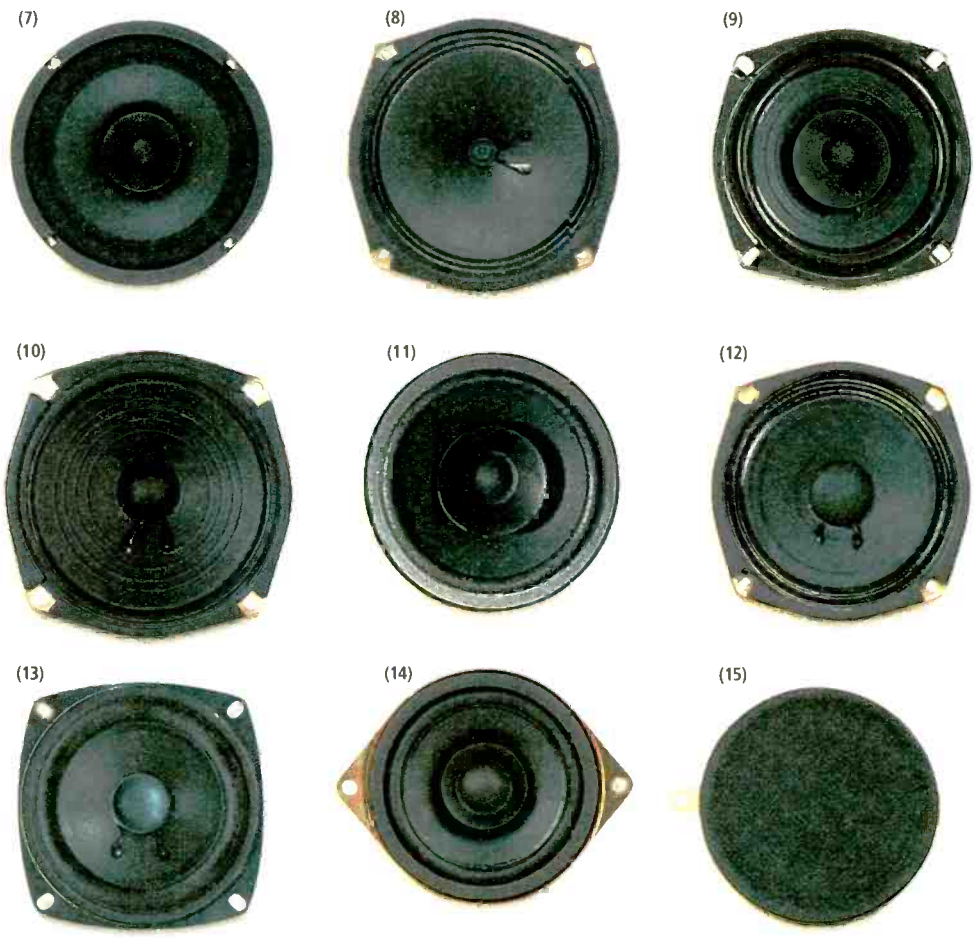

6x9" speaker enclosures

Sturdy wood boxes covered in carpet. Spring terminals for fast hookup. 8 1/4 x 12 1/4 x 7 1/2". 40-171 **Pair 29.99**

Metal speaker grilles

5 1/4" round. Wire mesh grille. 40-1336 **Each 5.99**