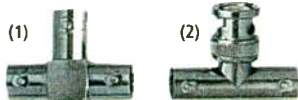

(1) **BNC T-adapter.** Female-female-female configuration. 278-111... 4.19

(2) **BNC T-adapter.** Has female-male-female configuration. 278-112... 3.99

TNC to BNC adapter. 278-144... 3.99

Right-angle adapter. 278-116... 3.99

BNC chassis-mount jack. Type 1094. 278-105... 1.99