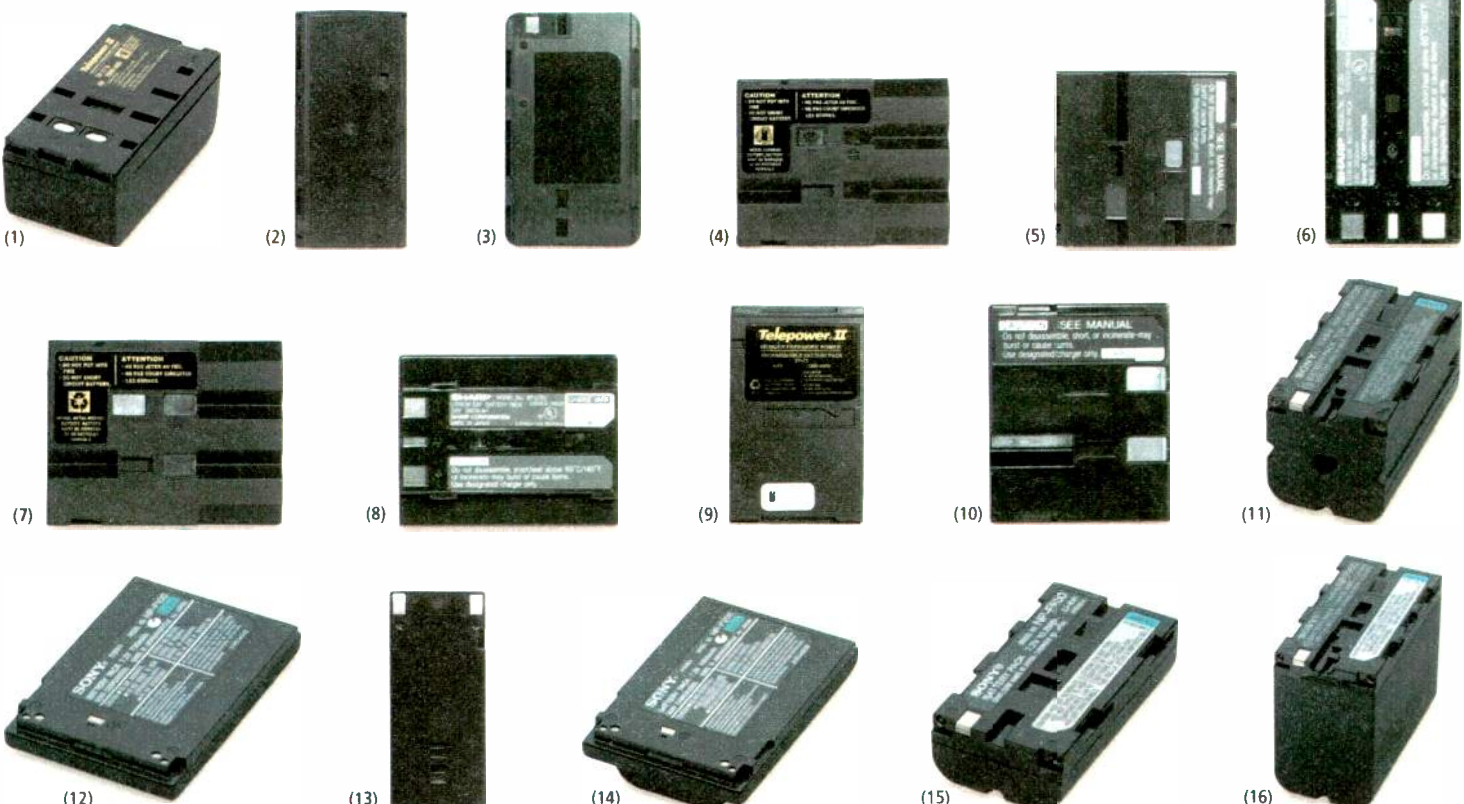

If you rely on Invisible Fencing® to keep your dog safe and secure, you can now get replacement batteries to fit in his collar. 7.2V silver-oxide. 23-221 14.99

We're Your Source for Reliable Power

Why shop around? Your neighborhood RadioShack store stocks the most popular sizes of camcorder batteries, and many more are available for fast shipment direct to your door.