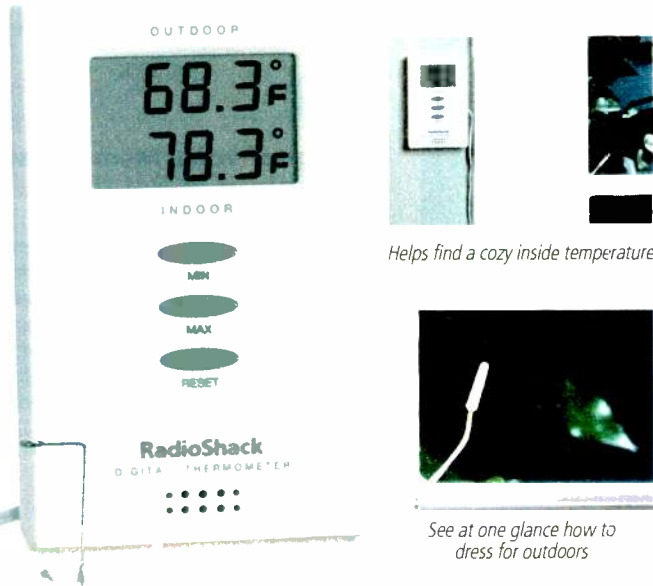

Indoor/outdoor thermometer with large display

Easy-to-see digital thermometer constantly monitors changes to provide up-to-the-second temperatures. Big display can be read across a room. Wide temperature range of +32° to +122°F inside and -58° to +158°F outside. Slide switch to "IN" and display shows current inside temperature. Slide to "OUT" for outside reading. Switchable Celsius/Fahrenheit. Position sensor up to 10 feet away. Requires "AAA" battery. **63-1009**..... **14.99**

New Dual-display indoor/outdoor thermometer

Display stands upright on table for easy access. Shows indoor and outdoor temperatures simultaneously. Records minimum and maximum temperatures for both indoors and outdoors. +32°F to +122°F (inside range) and -58°F to +158°F (outside range.) Outdoor sensor probe with 10-foot cord. Mount unit on wall or set on table. Celsius/Fahrenheit. Requires "AA" battery. **63-1024** **19.99**

Dual-display thermometer with suction-cup mount—ideal for RVs, campers, any vehicle

Display shows outdoor and indoor temperatures simultaneously. Know the temperature while traveling or at the campground. Helps you fine-tune your air conditioner or heater to an ideal cabin temperature. Memory stores high and low temperatures. Backlit LCD allows easy reading in dim light. Temperature range of -4° to +158°F inside and -58° to +158°F outside. Outdoor sensor probe with 10-foot cord. Switchable between Celsius and Fahrenheit. Includes battery. **63-1023** **19.99**

New Analog thermometer, hygrometer and clock