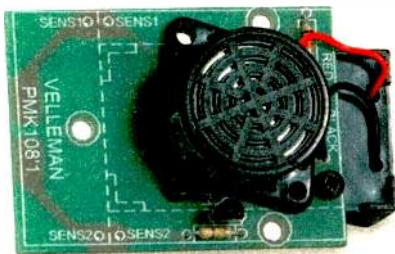

Alarm alerts you to water in a place it shouldn't be

Use as a one-piece unit or with the water sensor at a distance—cut board and add 2-conductor wire, extra. Requires 9V battery. **RSU 12127098** **7.99**