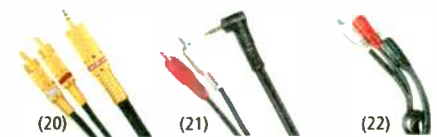

Specialty Y-adapters—perfect for playing your portable CD player on home system

Fig.	Description	Feet	Cat. No.	Each
20	Premium gold-plated 1/8" stereo to 2 phono plugs	3	42-2513	14.99
21	1/8" stereo to 2 phono plugs	6	42-2483	7.99
22	1/8" stereo to 2 phono plugs	3	42-2475	4.49