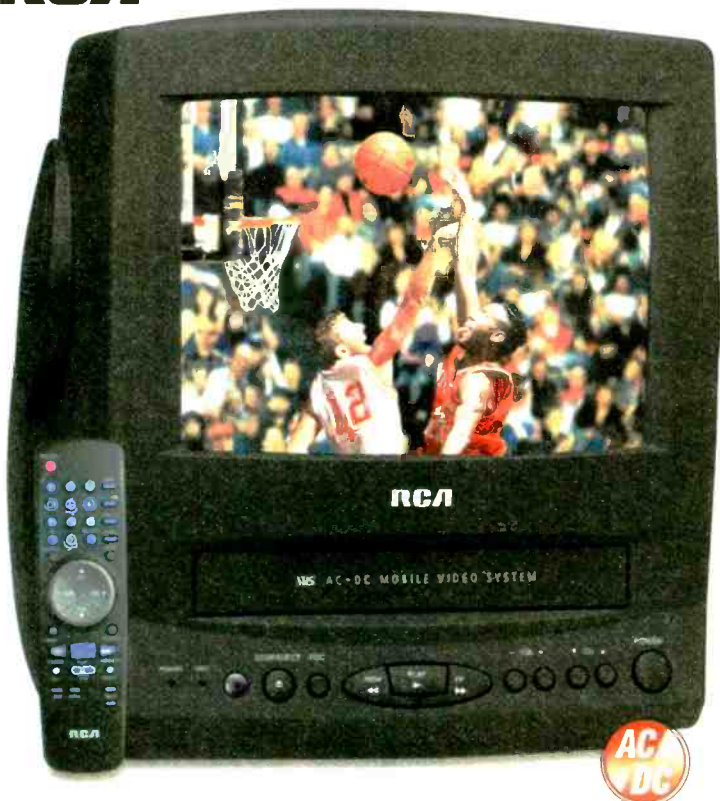

RCA

Get Twice the Entertainment

Space-saving combos give you the best features that TVs and VCRs have to offer. Enjoy great pictures and incredible VCR special-effects at home in your den, kitchen or bedroom, in the dorm room, even in your van or RV while traveling. They are also excellent for in-store product demonstrations and sales presentations.

New AC/DC 9" TV/VCR with auto repeat, auto tracking

Sized right for dorm room, sales presentations or travel—includes home AC and vehicle DC power cords. Auto repeat automatically rewinds at the end of tape, then begins again. Auto tracking eliminates the need for manual tracking on most tapes. Zero search makes it easy to watch a tape segment several times. Simplified on-screen programming in English, Spanish or French. Sleep timer turns TV off after a preset time period. Alarm timer turns TV on so you can wake to your favorite morning program. AV inputs for connecting to a second VCR, camcorder, video game or other source. Earphone jack, remote. Includes batteries. **16-445** **299.99**