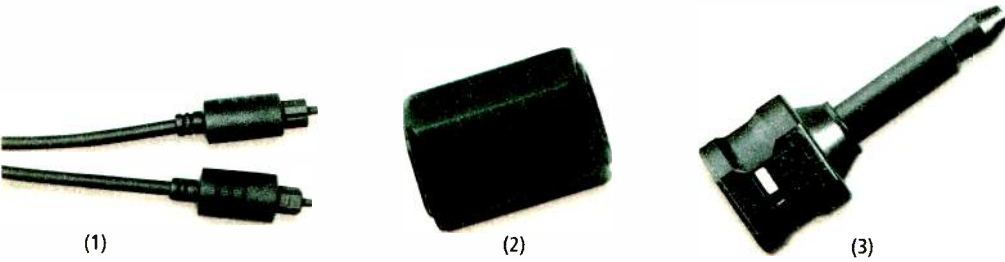

Toslink optical-digital hookups

New Cables and plug adapters for fiber-optic digital-audio hookups

(1) **Fiber-optic cable with Toslink connector at each end.** Use to connect a component with an optical digital-audio output, such as a CD or DVD player, to a component with an optical digital-audio input such as a home-theater receiver, D/A (digital/analog) converter or a signal processor. Optical-digital audio hookups using fiber-optic cables are immune to electrical interference and can not transmit voltage surges.

3-ft. 15-1580 ..... 24.99 6-ft. 15-1581..... 34.99 12-ft. 15-1582 ..... 44.99

(2) **Toslink-to-Toslink connector.** Use to join two Toslink fiber-optic cables when a longer length is needed. 15-1583 ..... 4.99

(3) **Toslink to 1/8" optical plug adapter.** Use to connect a cable with a Toslink connector to a component with a 1/8" optical jack. Example: use to connect a home CD player to a mini-disc recorder. 15-1584 ..... 4.99