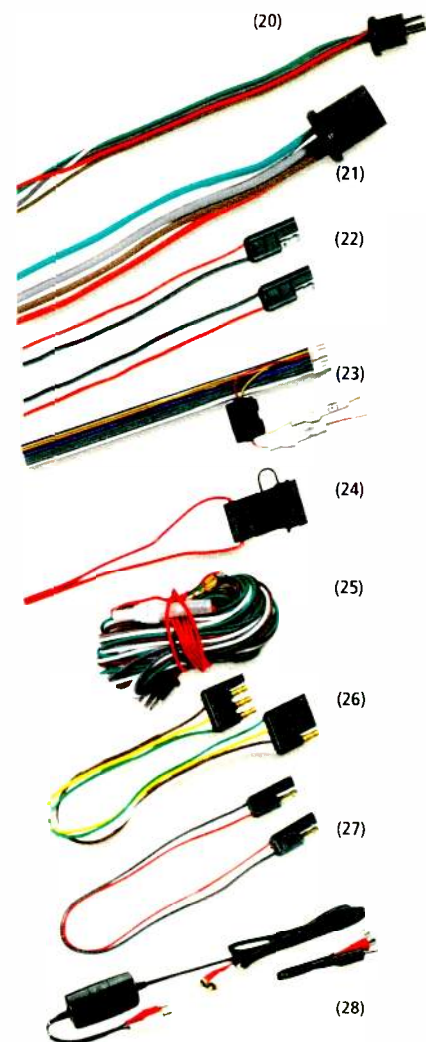

We have an adapter for just about anything you can power from a car cigarette lighter.

- (14) **12VDC lighter-style plug.** 8-ft. cord with stripped leads at other end. **270-021 ..... 3.49**
  - (15) **12VDC lighter-style plug.** Solderless. Accepts up to 14-gauge wires. Rated 6 amps. **274-331 ..... 1.69**
  - (16) **Automatic switch.** Turns on car accessories such as radar detectors when vehicle is started and off when the vehicle's engine is shut off. Plugs into lighter socket and accepts lighter-type plug. With 3A fuse. **270-1553 ..... 19.99**
  - (17) **Triple 12VDC accessory outlet.** Mounts under dash. Rated 15 amps total. **270-1554 ..... 9.99**
  - (18) **30-amp automotive relay.** For switching lighting and accessories. **275-226 ..... 5.99**
2. **Radar/laser detector coiled power cords**
- (19) **Plug into lighter socket.** Extend to 6 feet. **1.3mm plug. 270-031 ... 6.99**
    2.1mm plug. 270-032 ... 6.99
    2.5mm plug. 270-029 ... 6.99

Commercial jet power adapter

Ideal for laptop computer, portable CD player, video game, any small portable electronics. Converter plugs into power jack of many specially equipped airline seats to provide 12VDC power. **270-1580 ..... 9.99**

Charge car battery from a lighter socket

PLUG-N-START® is easy to use—plugs from one cigarette lighter socket to another without the dangers of traditional jumper cables. Charges weak battery in minutes. Fits in glove compartment. **RSU 12037123 ..... 19.99**

Cables, plugs and sockets

- (20) **5-pin car stereo plug.** Fits Realistic®, earlier model Optimus®. 12" leads. **RSU 11968575 ... 2.49**
- (21) **5-pin inline car stereo socket.** 7" leads. **RSU 12025425 ..... 1.99**
- (22) **4-ft. DC cable set.** Prewired with polarized plug, jack and fuse holder. **270-025 ..... 2.49**
- (23) **14-pin car stereo harness.** For recent model RadioShack and Optimus car stereos. **12-1387 ... 9.99**
- (24) **Inline "blade" fuse holder.** For fuse up to 30 amps. **270-1213 ..... 1.99**
- (25) **18-ft. cable assembly.** 5-pin plug, fuse holder, 18-ft. leads for two speakers. **RSU 11688108 ... 5.99**
- (26) **4-conductor accessory cable.** 12" long. Polarized plug and jack. Useful for connecting trailer lights and other accessories. **270-027 ..... 2.49**
- (27) **2-conductor accessory cable.** 12" long. Polarized plug and jack. **270-026 ..... 1.49**
- (28) **Ground loop isolator.** Helps eliminate electrical noise and hum caused by ground loops. Installs between head unit and EQ or amp. 1/8"-jack adapter for use with portable CD player. **270-054 ..... 14.99**