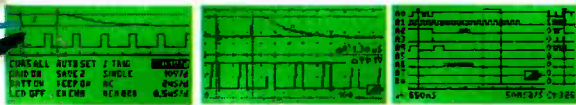

New Logic analyzer module

Converts the handheld scope at left to 16+4-channel logic analyzer—displays up to 16 digital signals plus 2 external trigger and 2 external clock signals. Features include 25 selectable sampling rates from 25ns to 1 hour, flexible triggering, and selectable trigger levels from +0.7 to 8.0 volts. Memory depth is 1,024 samples per channel. Includes 24-color-coded 1-ft. leads with test clips. **22-322** **129.99**