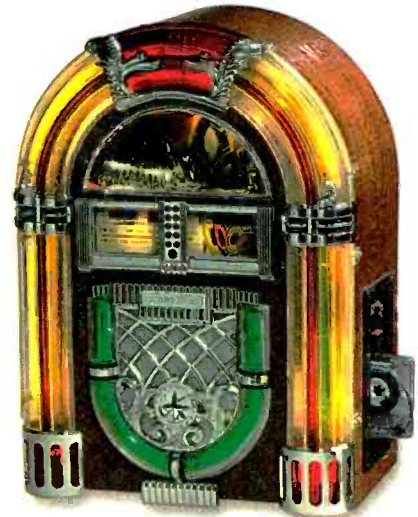

New "1946" lighted jukebox has AM/FM and cassette

Wooden cabinet throwback jukebox. 1946 look is truly a classic! Center ring around the speaker as well as outside facade is backlighted for that great old time look. Radio controls hidden in the "record changer." Just flip down the cover to access the radio tuner and volume control. Cassette is located on the side so the look is preserved. 10 1/2 x 14 x 7". RSU 12042230..... 89.99