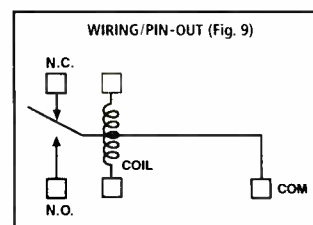

Mini 5A DPDT relay

(8) 12VDC coil. Compact size and high reliability at low cost.

275-249 3.99

Micro 1A SPDT relays

(9) Fit where others will not.

5VDC coil. 275-240 2.99
12VDC coil. 275-241 2.99

Solid-state relay