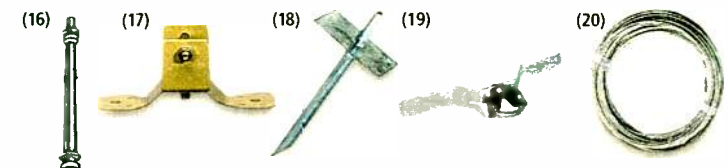

(3) **Universal mast anchor mount.** Great for attic mounts. Heavy-duty U-bolt for easy swivel. For masts up to 1 1/4" in dia. (Mast must be guyed for roof and window installations.) **15-888 . . . . . 4.99**

(4) **12" wall mounts.** Secures a mast of up to 1 1/4" diameter at 12" from the side of building. Allows mast to clear eaves or other obstruction. Made of galvanized steel. **15-885 . . . . . Pair 12.99**

(5) **8" wall mounts.** Holds mast of up to 1 1/4" diameter at 8" from side of building. **15-886 . . . . . Pair 9.99**

(6) **4" wall mounts.** Holds mast of up to 1 1/4" diameter at 4" from side of building. **15-883 . . . . . Pair 5.99**

(7) **Eaves mount for hanging rafters or trim boards.** An alternative to roof and chimney mounting. Fits most medium-pitch roofs. Accepts mast up to 1 1/4" diameter. Includes four lag bolts. **15-891 . . . . . 9.99**

(8) **Chimney ratchet mount.** Provides secure mounting to chimney. Tightens with screwdriver. Includes two stainless steel straps, each 3/8" x 18 feet. Accepts antenna mast up to 1 1/4" diameter. **15-839 . . . 17.99**

(9) **Corner mounts.** Ideal for chimney. Two Y-mounts with 3/8" x 10-ft. rust-resistant galvanized straps. **15-527 . . . . . 12.99**

(10) **Heavy-duty 3-foot tripod mount.** Hinged design for easier antenna repair or replacement. Heavy-duty straps and wings for better stability. Sturdy "L" bracket supports mast. **15-517 . . . . . 19.99**

Telescoping antenna masts, roof base and ground mount

(16) **Telescoping mast.** Raises antenna for stronger TV and FM reception. Interlocking sections will not pull out, twist or shake. Corrosion-resistant galvanized-steel. Clamp and guy wire ring provide firm support.

19-foot mast. Includes one 16-gauge, one 18-gauge section. **15-5065 . . . . . 39.99**

36-foot mast. Includes one 16-gauge and three 18-gauge sections. **15-5067 . . . . . 69.99**

(17) **Roof base.** With bolt. **15-5068 . . . . . 6.99**

(18) **Antenna ground mount.** Heavy-duty tap-in ground mount for antenna masts up to 36 feet tall. **15-5069 . . . . . 9.99**

(19) **Support bracket for 19-foot or 36-foot mast.** Secures mast to an eave overhang, facial board or to roof rafters finished out with a 2x4 or 2x6 board. With hardware and instructions. **RSU 11376134 . . . . . 19.99**

(20) **Guy wire.** Galvanized 6-strand, 18-gauge. 100 feet. **15-5070 . . . . . 7.99**