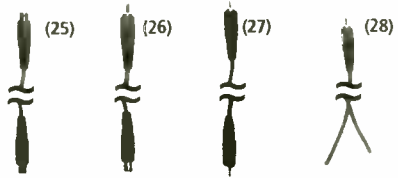

Shielded cables with phono connectors

Fig.	Description	Feet	Cat. No.	Each
25	Phono jack to phono jack	6	42-2358	2.79
		3	42-2361	2.39
		12	42-2363	3.59
27	Phono plug to phono plug	1 1/2	42-2365	1.79
		3	42-2366	1.99
		6	42-2367	2.49
		12	42-2368	3.49
		3	42-2370	1.79
28	Phono plug to tinned wire	6	42-2371	2.19
		12	42-2372	2.99

Airline headphone adapter. Use your own stereo headphones on many commercial airplanes. Dual 1/8" mono plug to 1/8" mono jack. 42-2495..... **4.99**

RadioShack Always Helps You Hook It Up Right

When it comes to connecting audio equipment, America comes to RadioShack. In addition to our full line of components, we've got it all in audio cables, plugs, jacks and adapters plus friendly, expert advice at all of our locations.

QUESTION:

How can I get more use from the audio equipment I already have?

ANSWER:

Use versatile Y-adapters! Listen to audio from a television's 1/8" earphone jack through your home stereo, play a home cassette deck through your guitar amplifier, or add an extra monitor to a PA system. For almost any "Y" connection you can think of, we have a plug/jack combination to help you do it.

QUESTION:

With an adapter, could I play my portable CD player on my home system?

ANSWER:

Yes, all you need is the right Y-adapter to hook into your system and you're ready to go! Try one of our specialty Y-adapters like figures 20-22 (#42-2613, #42-2483 and #42-2475).

QUESTION:

What are patch cables for?

ANSWER:

Patch cables are for connecting audio components such as CD players, equalizers, stereo receivers, tape decks and mixers. Our cables are shielded to help prevent pickup of electrical interference and hum, plus they're always quality checked to give you the best performance possible.