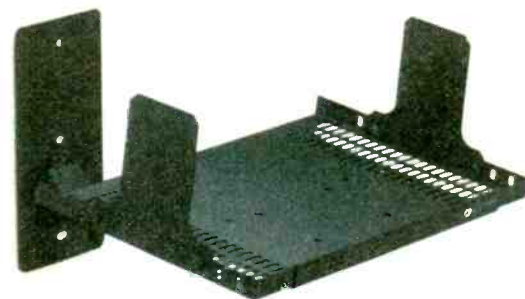

New Single-stud wall mount holds 20-30" wide TVs

Tough, stable single-stud wall mount with excellent flexibility. Swivels 360° for optimal viewing. Has an up/down tilt of 12° to reduce annoying reflection and glare. Supports up to 75 lbs. Heavy-gauge steel with black wrinkle finish.

RSU 10436749 ..... 99.99