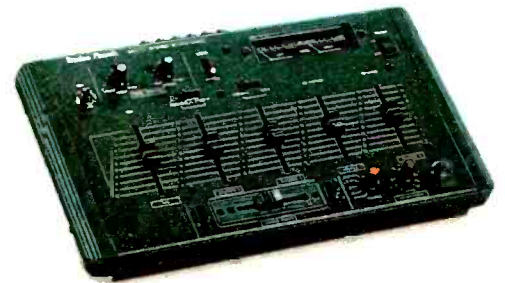

Four-channel stereo mixer with line controls

Control up to four line-level sources or three mics plus a line-level source. Slide-action channel and volume controls. Rotary bass and treble controls. Headphone monitor control. Record in/out jacks. **32-1214 . . . . . 139.99**