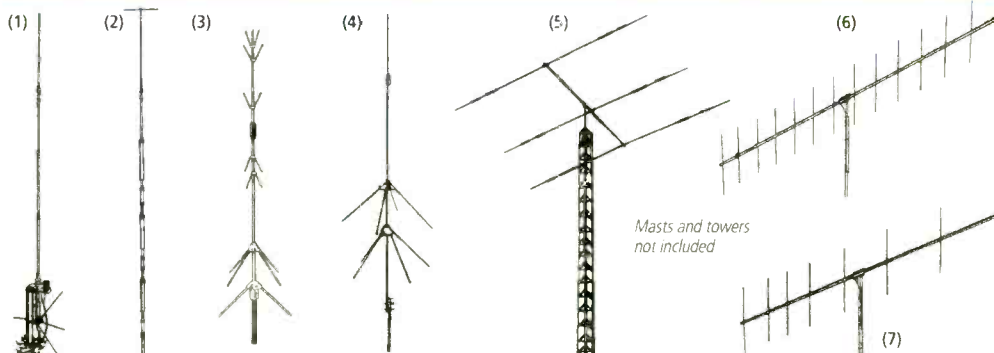

Amateur radio antennas

Hy-Gain® HF, VHF and UHF antennas

- (1) Model 12AVQS vertical antenna for 20/15/10 meters. About 13 $\frac{1}{2}$ -ft high. SWR: 1.5:1 or less, all 3 bands. SO-239 connector. **RSU 11529641 . . . . . 99.99**
- (2) Model 14AVQ/WBS vertical antenna for 40 through 10 meters. Self-supporting. 18-ft. high. SO-239 connector. **RSU 11529658 . . . . . 144.99**
- (3) Model V42R dual band 2-meter/440MHz vertical antenna. Colinear $\frac{1}{4}$ -wave. Accepts N connector. **RSU 11529518 . . . . . 139.99**
- (4) Model V2R 2-meter vertical antenna. Two colinear $\frac{1}{4}$ -wave elements. SO-239 connector. **RSU 11529526 . . . . . 99.99**
- (5) Model TH3JR compact 3-element beam antenna for 20/15/10 meters. 12-ft. boom. Approx. 14 $\frac{1}{2}$ -ft. turning radius. **RSU 11529401 . . . . . 269.99**
- (6) Model 214FM 14-element beam antenna for 2 meters. 15 $\frac{1}{2}$ -ft. boom, 8-ft. turning radius. **RSU 11529351 . . . . . 84.99**
- (7) Model 28FM 8-element beam antenna for 2 meters. Approx. 12 $\frac{1}{2}$ -ft. boom, 6 $\frac{1}{2}$ -ft. turning radius. **RSU 11529344 . . . . . 74.99**