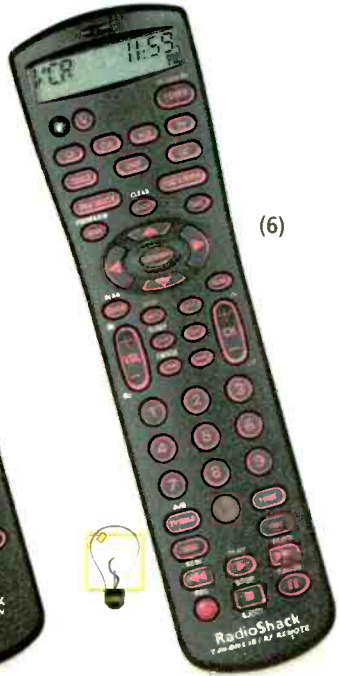

(5)

(6)

Remotes for special applications