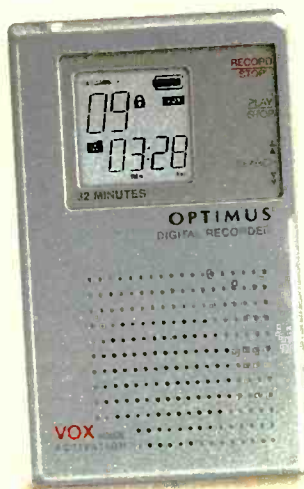

Available October 1999

New Digital VOX recorder records up to 32 minutes

DR-32. No tapes to replace. LCD shows length of each recorded message in minutes and seconds and shows the message number. Store up to 99 messages. Erase one or all of them. Easy, voice-activated recording and auto-level control for consistent volume recordings. Jacks for earphone and external mic. Requires 2 "AAA" batteries. **14-1171**..... **49.99**

Butt
WORDS

AUTO-REVERSE. Automatically changes the tape direction at end of tape so you can continuously play or record both sides of tape.

AUTOMATIC LEVEL CONTROL. Ensures a consistent volume level on recordings every time—no guesswork!

CUE/REVIEW. Enables you to hear playback in fast-forward and rewind modes to find desired passages on tape quickly.

DIGITAL. Recordings are stored on a memory chip. Eliminates lengthy rewind times, enabling you to find specific sections quickly.

VOICE ZOOM. Reduces noise outside of the voice range.

(VOX) VOICE ACTIVATION. Records at the sound of speech or loud sounds, stops during silences to save tape, batteries and playback time.

New Ultra-slim micro recorder has index marker, fast play and cue/review

Micro-42. Handy, voice-activated recording. Index marking—tag important passages for easy location later. Fast play for reviewing notes. Auto-level volume recording. Two tape speeds. Earphone and external mic jacks. Requires "AAA" battery or adapter: AC #273-1755/A or DC #273-1810/A. **14-1170** **129.99**