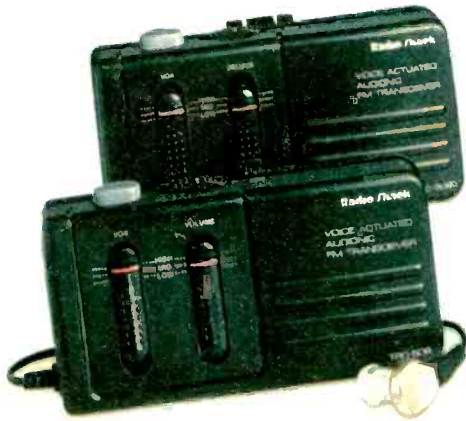

One-channel "audionic" FM walkie-talkie pair lets you talk and listen hands free

TRC-508. The "audionic" earpiece combines a hearing-aid-quality earphone and a high-quality microphone that fit comfortably in your ear. When you speak, the walkie-talkie transmits automatically. When you stop talking, it switches back to receive. Since the microphone is in your ear, it doesn't transmit outside noises, and it's perfect for security and other applications where discreet use is important. Each talkie includes two different-sized earpiece tips for a perfect fit. Dual-conversion superhet receiver delivers clear FM sound. Selectable hands-free or push-to-talk operation. A clip lets you attach the talkie to your belt or pocket. Up to 1/8-mile range. Operates on 49.830MHz. 2 1/2 x 4 15/16 x 1". Each requires 9V battery.

☎ 21-408 ..... Pair 89.99

Reliable and Easy to Use

Stay in touch using these rugged and quiet 49MHz FM walkie-talkies. They're great for hiking, biking, camping, sports events and practice, shopping trips and around the neighborhood. They're also practical on the job. Use them to save time and steps in a warehouse, a building or at a construction site. You'll enjoy clean, noise-free reception no matter which model you choose. Our selection includes "audionic" and headset models that provide convenient hands-free operation, a 5-channel model for groups or work crews, plus value-priced single-channel models.