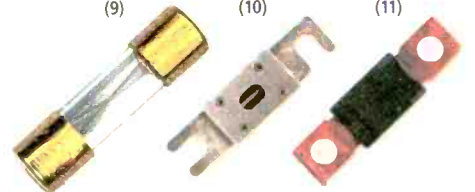

Auto fuses—we have your type

(9) AGU fuses.
Each 2/2.99

Amps	Cat. No.
10	RSU 11915352
20	270-1122
30	270-1123
40	RSU 11915360
50	RSU 11915378
60	270-1126

(10) Wafer fuses. Ceramic ANL fuses built for high amperage protection. Each 17.99

Amps	Cat. No.
80	RSU 11538790
100	RSU 11538808
130	RSU 11538816
150	RSU 11538824

(11) MEGA fuses. Designed for the major install. Protect expensive car audio components. Ideal when adding high-power amps. Each 12.99

Amps	Cat. No.
100	RSU 11538832
125	RSU 11538840
150	RSU 11538857
200	RSU 11538865
250	RSU 11538873

Go for the gold!

Gold-plated connectors resist corrosion. They give you the best possible hookups and maximum signal transfer.