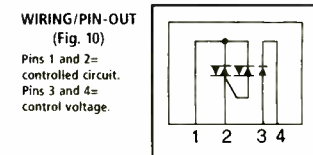

Solid-state relay

(10) SPST equivalent. Switches up to 3A at 125VAC. 1.2VDC trigger.

275-310 ..... 6.99