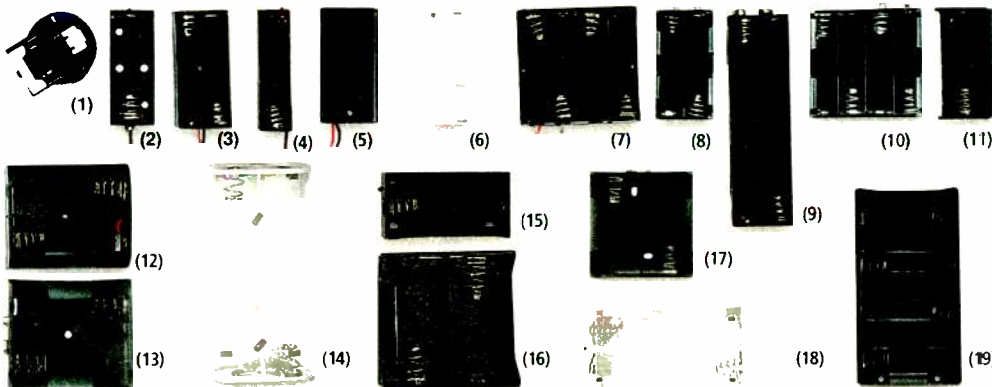

Battery holders

Holders with snap connector accept #270-324 or #270-325 connector below.

Fig.	Holds	Connector	Cat. No.	Each
1	Lith. button	Solder	270-430	1.99
2	1 "N"	Wires	270-405	.79
3	2 "AAA"	Wires	270-398	.89
4	1 "AA"	Wires	270-401	.79
5	2 "AA"	Wires	270-408	1.39
6	2 "AA"	Snap	270-382	1.29
7	4 "AA"	Wires	270-391	1.39
8	4 "AA"	Snap	270-383	1.39
9	8 "AA"	Snap	270-407	1.49
10	8 "AA"	Snap	270-387	1.49

Fig.	Holds	Connector	Cat. No.	Each
11	1 "C"	Wires	270-402	.89
12	2 "C"	Wires	270-385	1.39
13	2 "C"	Snap	RSU 11368420	1.89
14	4 "C"	Wires	270-390	1.59
15	1 "D"	Wires	270-403	.99
16	2 "D"	Wires	270-386	1.59
17	2 "D"	Snap	RSU 11368438	2.49
18	4 "D"	Wires	270-389	1.79
19	4 "D"	Wires	270-396	1.79

9V snap connectors. For replacement or projects. Package of five. 270-325.... 1.39

Heavy-duty 9V snap connectors. Built stronger to last longer. Pkg. of five. 270-324.... 1.89

9-volt battery holders. Use to secure a standard-size 9V battery in projects. 270-326..... Pkg. of 2/99¢

Battery springs

For battery	Cat. No.	Pkg. of 5
"AA"	RSU 11973963	79¢
"AAA"	RSU 11973955	79¢
"C"	RSU 11973971	89¢
"D"	RSU 11973989	89¢

Replacement belts

Several styles and hundreds of sizes are available from RadioShack Unlimited. See our in-store catalog for ordering information.

Description	Cat. No.	Price
Video belt kit (shown)	RSU 11241981	2.49
23.3" flat rubber belt	RSU 11238953	3.49