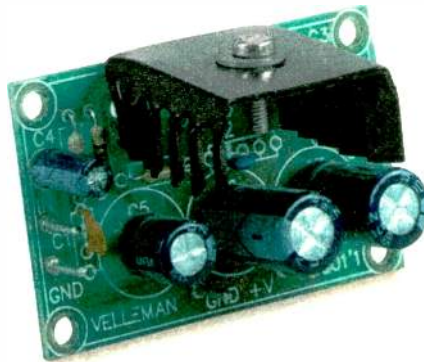

7-watt mono audio amplifier

This small amplifier uses a TDA2003 IC which offers thermal and short-circuit protection and is capable of producing 4 watts RMS into 4 ohms. Total harmonic distortion is just 0.05% at 1 watt (1kHz). Frequency response: 20-20,000Hz $\pm$ 3dB. Input sensitivity: 40mV. Requires 8 to 18VDC, 0.5A. Approx. 2 1/4 x 1 1/2". RSU 12126918 ... 12.99