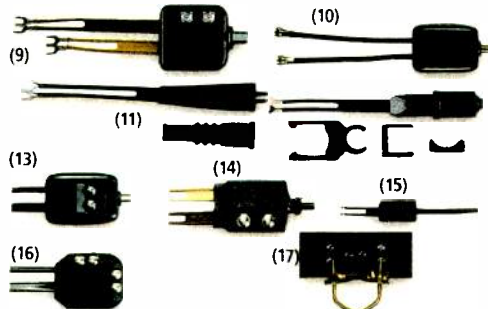

Signal splitters & transformers

- (9) **Transformer/splitter.** 75-ohm input. Three 300-ohm outputs. **15-1139** **4.99**
- (10) **Signal splitter.** 75-ohm input. Two 75-ohm VHF/UHF outputs. **15-1293** **4.99**
- (11) **Indoor/outdoor matching transformer.** Matches 300-ohm screw terminals on antenna to 75-ohm coax cable download. Reversible. **15-1140** **2.99**
- (12) **Antenna-mount matching transformer.** As above but clips to antenna boom. **15-1143** **3.99**
- (13) **Splitter with 75-ohm input.** One 75-ohm output for VHF. Two 300-ohm outputs for UHF-TV & FM. **15-1252** **4.99**
- (14) **Splitter with 6-ft. input cable and "F" connector.** 75-ohm input. Three 300-ohm outputs for VHF-TV, UHF-TV, FM. **15-1524** **5.99**
- (15) **Splitter with 6-ft. input cable and "F" connector.** 75-ohm input. 75-ohm and 300-ohm outputs. **15-1522** **4.99**
- (16) **Splitter with 300-ohm input.** 75-ohm output for VHF. Two 300-ohm outputs for UHF-TV and FM. **15-1251** **4.99**
- (17) **In/outdoor 300-ohm splitter/combiner.** Splits 1 or combines two 300-ohm antenna wires. **15-1135** **3.99**

REMEMBER:
300-ohm flat wire is used with screw terminals.
75-ohm round coax cable is used with "F" connectors.