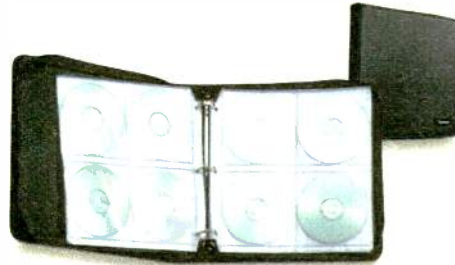

120-CD nylon carrying case

Holds up to 120 CDs for convenient, safe carrying, or up to 60 CDs with cover cards. Rugged, zippered case provides long-lasting service. **42-236 ..... 34.99**

200-CD album. As above but with expanded storage. **RSU 12101333 ..... 44.99**

Protect your CDs to keep them sounding their best!

CD carry bag. Holds most portable CD players and 5 jewel boxes. Zippered accessories compartment. **42-232 ..... 12.99**

Dual-CD box. Holds 2 CDs in one case. Same size as a standard jewel case. Saves space, makes it easier to transport large libraries. **42-202 ..... 4.99**