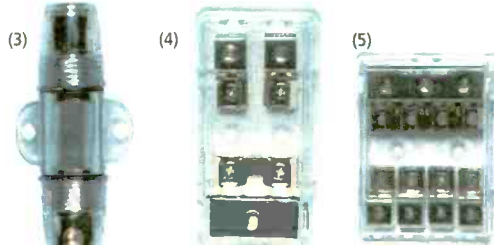

In-line fuse holders, when used properly, will help protect your car audio system. 100% brass, gold-plated. Water-resistant enclosure.

(3) Single AGU fuse holder. Use with AGU fuses below.
270-701 ..... 9.99

(4) Dual AGU fuse holder. Ideal for dual amps.
270-704 ..... 19.99

(5) Multi-amp fuse holder. Accepts 4 AGU fuses.
270-707 ..... 29.99