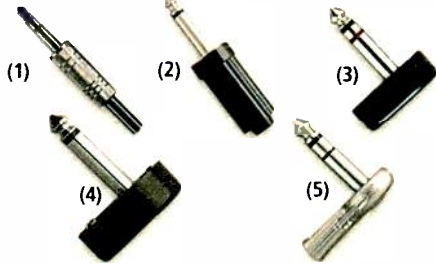

1/4" plugs & jacks

Standard phone plugs

Sizes to fit home components and/or portables. Easily replace a faulty headphone plug to save money. 1/4" (full-size), 1/8" (mini), and 3/32" (submini) phone plugs. Items shown: #274-1546, #274-1539, #274-267, #274-266, #274-265.

Fig.	Phone Plug Description	Cat. No.	Pkg. of	Price
1	3-cond. 1/4", shielded, grip barrel	274-1546	1	3.19
	3-cond. 1/4", 1/8"-dia. barrel	274-139	2	2.99
	3-cond. 1/4", shielded	274-285	1	2.79
	2-cond. 1/4"	274-1536	2	2.49
2	2-cond. 1/4", "big barrel"	274-1539	2	2.79
	2-cond. 1/4", shielded	274-1544	2	3.99
	2-cond. 1/4", shielded, spring	274-1545	1	2.49
3	3-cond. 1/4", 90° type, solderless	274-267	1	2.49
4	2-cond. 1/4", 90° type, solderless	274-266	1	1.99
5	3-cond. 1/4", 90° type, shielded	274-265	1	2.49
	2-cond. 1/4", 90° type, shielded	274-254	2	2.99

Premium gold-plated phone plugs

Upgrade to corrosion-resistant gold-plated plugs for superior signal transfer, high dependability and better-quality sound. Choose solder-type plugs for optimum signal transfer or solderless plugs for easy cable attachment.