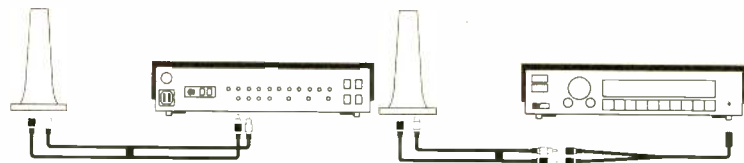

Rechargeable infrared headphones

Infrared system has a range of up to 20 feet—ideal for late-night TV viewing or listening to music without disturbing others in the room. Transmitter connects to audio-out or headphone jack on your stereo. Includes transmitter hookup cable, 2 rechargeable "AAA" batteries and UL listed AC adapter. **33-1163** **69.99**