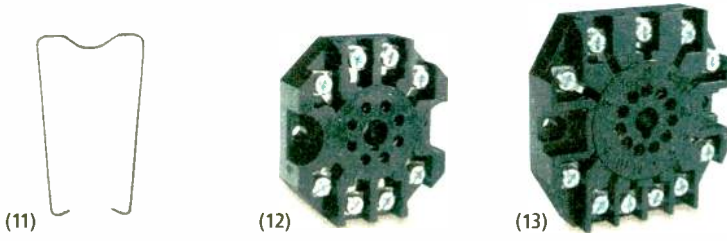

General purpose relays

Fig.	Voltage	Contacts	Amps	Cat. No.	Each
1	12VAC	DPDT	10	RSU 12131140	13.59
1	24VAC	DPDT	10	RSU 12131165	13.59
1	120VAC	DPDT	10	RSU 12131157	16.99
1	240VAC	DPDT	10	RSU 12131173	14.19
1	12VDC	DPDT	10	RSU 12131181	14.39
1	24VAC	DPDT	10	RSU 12131199	15.49
1	24VAC	3PDT	10	RSU 12131215	18.79
1	120VAC	3PDT	10	RSU 12131207	19.29
1	12VDC	3PDT	10	RSU 12131223	19.89
1	24VDC	3PDT	10	RSU 12131231	20.49
2	120VAC	DPDT	10	RSU 12131249	20.19
2	12VDC	DPDT	10	RSU 12131256	20.19
3	24VAC	DPDT	10	RSU 12131272	11.39
3	120VAC	DPDT	10	RSU 12131264	11.39
3	12VDC	DPDT	10	RSU 12131280	10.39
3	24VDC	DPDT	10	RSU 12131298	10.39
3	24VAC	3PDT	10	RSU 12131314	13.69
3	120VAC	3PDT	10	RSU 12131306	13.69
3	12VDC	3PDT	10	RSU 12131322	12.69
3	24VDC	3PDT	10	RSU 12131330	12.79
4	12VAC	DPDT	10	RSU 12131348	10.69
4	24VAC	DPDT	10	RSU 12131363	10.79
4	120VAC	DPDT	10	RSU 12131355	11.19
4	12VDC	DPDT	10	RSU 12131371	10.59
4	24VDC	DPDT	10	RSU 12131389	10.59
5	5-6VDC	DPDT	2	RSU 12131413	5.39
5	12VDC	DPDT	2	RSU 12131397	5.39
5	24VDC	DPDT	2	RSU 12131405	5.39
6	12VDC	SPST-NO	40	RSU 12131421	7.69
6	12VDC	SPDT	70	RSU 12131470	8.19
6	12VDC	SPST-NO	70	RSU 12131447	9.99
7	120VAC	DPDT	20	RSU 12131488	17.69
7	12VDC	DPDT	20	RSU 12131496	17.69
8	5VDC	SPST-NO	1/2	RSU 12131504	4.39
8	5VDC	SPST-NO	1/2	RSU 12131512	5.59
8	5VDC	DPDT-NO	1/2	RSU 12131520	6.49
8	12VDC	SPST-NO	1/2	RSU 12131538	5.39
9	5-6VDC	SPST	10	RSU 12131561	3.59
9	12VDC	SPST	10	RSU 12131546	3.59
9	24VDC	SPST	10	RSU 12131553	3.59
10	5VDC	DPDT	1	RSU 12131595	5.99
10	6VDC	DPDT	1	RSU 12131603	4.49
10	12VDC	DPDT	1	RSU 12131579	4.49
10	24VDC	DPDT	1	RSU 12131587	7.29

Springs and sockets

Fig.	Type	Fits Fig.	Pins	Cat. No.	Each
11	Spring	4	—	RSU 12131611	5/1.69
11	Spring	3	—	RSU 12131629	5/2.49
12	Socket	1	8	RSU 12131637	6.19
13	Socket	1	11	RSU 12131645	9.49
14	Socket	3	11	RSU 12131652	10.49
15	Socket	4	8	RSU 12131660	9.89
16	Socket	6	5	RSU 12131678	1.99