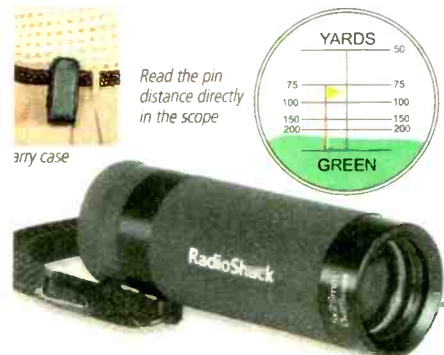

Read the pin distance directly in the scope

carry case

New Golfscope helps you pick the right club for distance

Instantly and easily helps you find the pin distance, from 50 to 200 yards. Just look through the permanently focused scope and line up the flagstick on the green against the yardage indicators in the scope. Just 3 1/2" long—slips in a pocket, or use the included belt carry case.

63-980 ..... 19.99