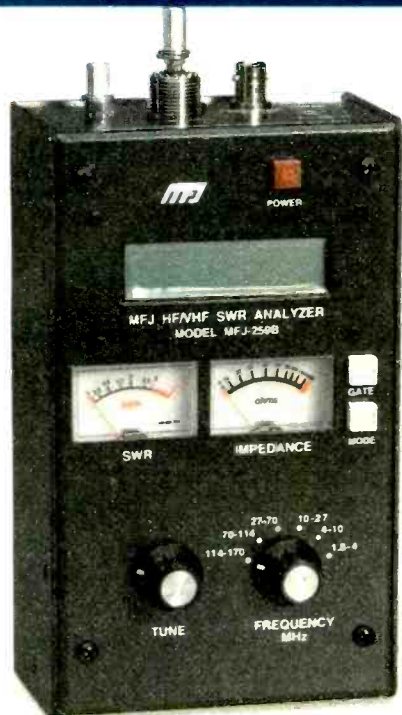

New MFJ SWR Analyzer™ covers 1.8-170MHz, has built-in signal generator & frequency counter

A complete, fully portable Ham test station. Dual meters and 2-line LCD make it easy to measure SWR and adjust any antenna to a perfect 1:1 match—without creating QRM. Plus, you can measure inductance/capacitance, check coax for loss, determine resonance of tuned circuits and more. 6 $\frac{1}{2}$ "x4x2" metal cabinet. Requires 10 alkaline or Ni-Cd "AA" batteries or AC adapter. **RSU 12162244 . . . . . 229.99**

The complete line of MFJ Amateur Radio products and accessories is now available for fast delivery through RadioShack Unlimited.

Antenna tuners & filters

Vectronics™ antenna tuner, TVI filters, keyer

Model VC300DLP antenna tuner. Matches virtually any antenna. 1.8-30MHz. Dual-movement SWR/power meter. 200 watts (150W on 1.8MHz). **RSU 11437530 . . . . . 169.99**

High-pass TVI filter. Installs between VCR/TV and cable-TV or antenna lead-in cable. Eliminates/reduces interference caused by HF transmitter. **RSU 11437571 . . . . . 19.99**

Low-pass TVI filter. Use between HF transmitter and tuner or antenna to suppress harmonics that interfere with television. 0-30MHz passband. 35MHz cutoff. Handles 1500 watts. **RSU 11437589, 62.99**

Model CK200 deluxe electronic CW keyer. **RSU 11437605 . . . . . 94.99**