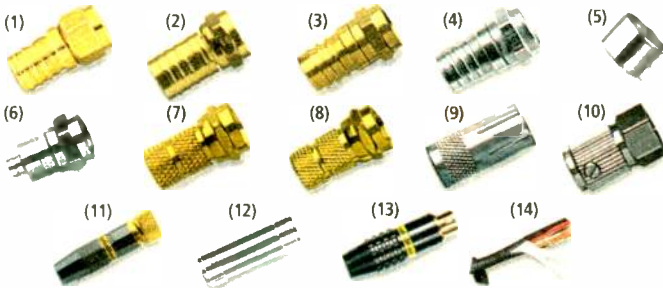

Easy Cable Fix-ups

Do it yourself and save—it's easy. Our cables and connectors are tested and designed to assure a great fit. And, we have a big selection of cables, adapters and connectors for virtually any job.

- ✓ Gold-plated products allow best signal transfer
- ✓ Silicon-filled connectors for top performance outside
- ✓ Right-angle adapters for tight areas
- ✓ Couplers to join cables
- ✓ Solderless screw-to-plug adapters, and more

75-ohm F connectors for TV, VCR, satellite & cable-TV hookups

(1) Weatherproof F connectors. For RG-6 coax. Silicone-filled for outdoor use. **278-236** ..... Pkg. of 2/1.99

Fig.	Type	For Cable	Plating	Pkg. of	Cat. No.	Price
2	Crimp-on	RG-6QS	Gold	2	278-282	1.99
	Crimp-on	RG-6QS	Std.	2	278-232	.99
3	Crimp-on	RG-59	Gold	2	278-224	1.99
	Crimp-on	RG-6	Gold	2	278-225	1.99
4	Crimp-on	RG-59	Std.	2	278-222	.99
	Crimp-on	RG-6	Std.	2	278-223	.99
5	Crimp rings	RG-59	Std.	6	278-216	.89
	Crimp rings	RG-6	Std.	6	278-217	.89
6	Crimp-on	RG-59	Std.	2	278-211	.99
	Crimp-on	RG-6	Std.	2	278-214	.99
7	Twist-on	RG-59	Gold	1	278-292	1.49
	Twist-on	RG-59	Std.	1	278-227	.99
8	Twist-on	RG-6	Gold	1	278-229	1.49
	Twist-on	RG-6	Gold	10	278-286	11.99
9	Twist-on	RG-6	Std.	1	278-228	.99
	Twist-on	RG-6	Std.	10	278-285	7.99
10	Solderless	RG-59	Std.	1	278-215	1.29
10	Solderless F plug	RG-59	Std.	1	278-234	1.99

- (11) **New** Gold-plated solder-type RG6, F connector. **278-281**, 4.99
  (12) S-video coupler. Joins two S plugs. **278-455** 4.99
  (13) S-video plug. For 6.5mm cable. **278-451** 4.99
  (14) S-video cable. 6.5mm dia. 30 ft. **278-470** 19.99