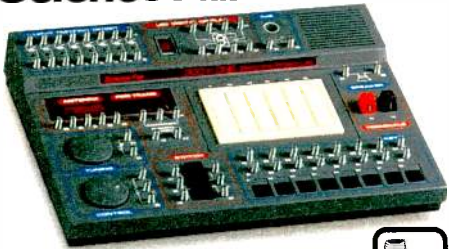

Science Fair®

300-in-1 breadboard electronic project kit

Teaches you about electronic parts, how to read a schematic, how to build 300 projects without soldering, AC power or tools, and how all 300 projects work. This kit features a breadboard. Instead of soldering, you simply plug components and wires into the breadboard. Build electronic games, a battery checker, Morse code transmitter, a burglar alarm, motion detector and lots more. Projects like Sonic Zoo and Sound Factory let you create electronic cat, bird, and woodpecker sounds, sirens, "horror movie" sound effects, and even a plant growth stimulator. Fun for the whole family. Includes easy-to-understand illustrated manual. Requires 6 "AA" batteries. **28-270 ..... 59.99**