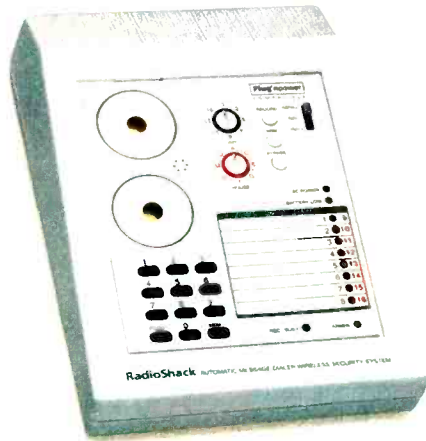

Plug 'n Power® compatible

Wireless security system

Protect your home and family with this Plug 'n Power compatible security system. Just plug the console into AC outlet and a phone line, mount door/window sensors and motion detector. No wires to run, no installation fees. If an intruder sets off door or window sensor or motion detector, an alarm sounds and flashes lamps plugged into remote modules. Plus, an auto dialer calls up to four phone numbers of family or friends, or you at work, and plays your prerecorded message. The person called can then listen to sounds inside your house. Expandable—add sensors to cover more doors, windows and rooms. Requires one 9V, 8 "AA" and 6 "AAA" batteries. UL listed AC. **49-2551** **199.99**
White mounting bracket. RSU 11461936 ..... **6.99**

We Help Keep Your Home Safe and Sound

RadioShack wireless security systems provide affordable, expandable protection for your home and family without requiring any special wiring. Our Plug 'n Power-compatible systems also deliver convenient automation of lights and appliances when you use remote modules.