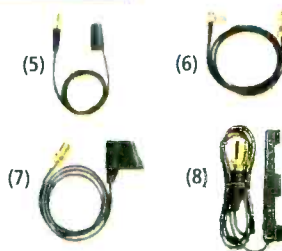

Antenna adapters

Universal adapter. Clips to handheld's antenna. Allows hookup of external antenna, outside of car. **17-326** **14.99**

Antenna adapter. For use with cellular or PCS. **17-351** .. **14.99**