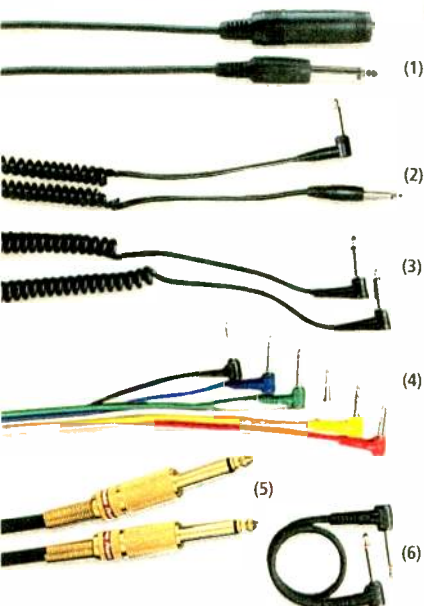

RCA-type shielded patch cables

We have standard audio patch cables (the kind you find on the back of your home stereo) in a variety of lengths. All have phono (RCA)-type connectors and are fully shielded to help maintain signal clarity and prevent pickup of hum and electrical interference. Use them to connect audio components such as stereo receivers, CD players, tape decks, turntables, equalizers, amplifiers and mixers. They're checked for quality so you will get an uninterrupted connection every time.