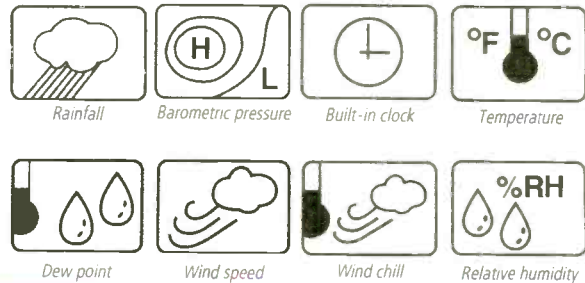

Connect the weather station to your computer for even more versatility

Subscribe to AccuData service and go online!

The software also allows you to access AccuData® service from AccuWeather.* You can view and download all this:

- Detailed weather data
- Full-color weather maps
- Radar and satellite images for your area or anywhere in the world

*NOTE: Requires modem and subscription to AccuData on-line service, not included. See recommended computer requirements, below.

The weather station comes with AccuWeather for Windows™ software

Software lets you do even more—record station measurements to an almanac, display and graph them, print them, set weather-activated alarms, and read computer-generated forecasts. Requires shielded serial cable, 10-ft. max. length. See page 289.