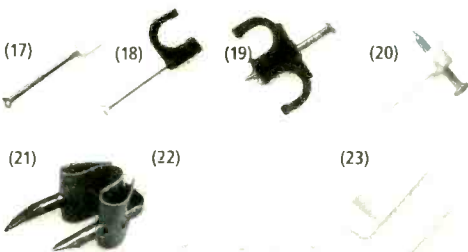

Nail-in clips, staples and more

(17) Nail-in coax clips. For RG-58 and RG-59 coax cables. Black. 278-1660..... Pkg. of 10/99¢
White. 278-1659..... Pkg. of 10/99¢

(18) For RG-8/6/11 coax cables. 278-1661 . Pkg. of 6/99¢

(19) New Dual coax clip. Holds two cables with only one clip. Fits RG-58/59 coax. 278-1662..... 1.49

(20) New Flat speaker wire clip. Nail-in design for secure mounting. Fits 14-16 ga. speaker wire. 278-1669... 1.29

(21) Insulated wire staples. 64-2875... Pkg. of 40/1.29

(22) 10-piece plastic twist-lock assortment. Includes five each: 1/8" and 1/4" 278-1664..... Set 99¢

(23) 10-piece spring clip assortment. Includes five each: 1/2x.312", 1/8x0.132". 278-1663..... Set 1.59