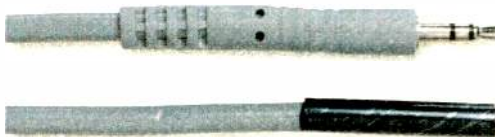

DC voltage input cable

Will work with figure (3), (4) or (5). 6-ft. cable with 0.5" tinned braided wire leads. 0 to 2.5-volt DC input.

RSU 11915527 ..... 6.99

External temperature sensor

Includes 6-foot cables for use with figure (3), (4) or (5). Wide temperature range (-40°F to +212°F). High level of accuracy. ±0.9°F at +70°F. Response time in still air: <5 min. 0.2" diameter sensor on 6-ft. cable (fits in 1/4" holes).

RSU 12045530 ..... 24.99

Use the same data loggers used by the pros!

Data loggers are the neatest gadgets since the invention of the computer! In the past, when you wanted to record temperature, humidity, light density and so forth, you had to dedicate a full-size computer to the task. Today's new generation of data loggers store data without the need of a PC. They are also simple to use.

Since 1994 I've used the tiny data loggers for dozens of projects, experiments and scientific studies. I have used these loggers to study the temperature change in wasp nests, fire ant mounds and even our dog-house. My students at the University of the Nations in Hawaii have used data loggers to study the temperature of tropical fruit hanging from trees and to find the coolest place to eat their lunch! When I do re-search during burning season in Brazil, I take a pocketful of data loggers to record the effects of thick smoke on temperature and light. Once I had a dozen data loggers to measure ultraviolet light on Hawaii's giant Mauna Loa Mountain. Thanks to the data loggers, I discovered that clouds near the Sun can cause a big increase in UV.

Forrest M. Mims III