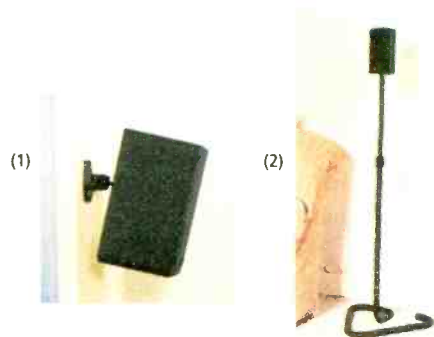

(1) OmniMount universal mounting kit. Includes adapter for most older Optimus-brand mini and bookshelf speakers, complete hardware to mount speakers on virtually any surface. Screws, multi-use anchors, mounting plates, even a drill bit to make the correct size pilot hole. Clear, step-by-step, illustrated instructions make mounting a snap! **Black 40-2094, White 40-2095** **Pair 59.99**