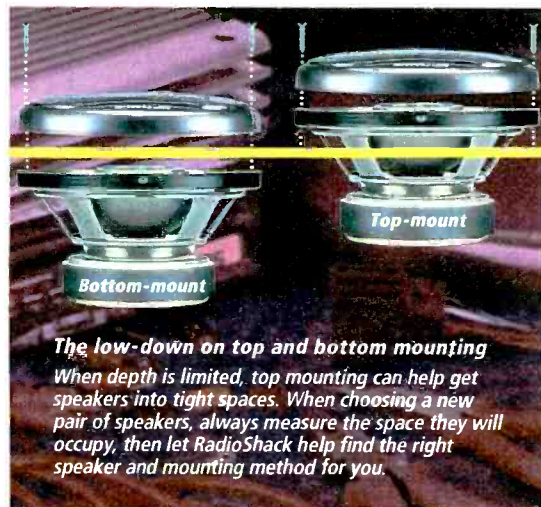

The low-down on top and bottom mounting
When depth is limited, top mounting can help get speakers into tight spaces. When choosing a new pair of speakers, always measure the space they will occupy, then let RadioShack help find the right speaker and mounting method for you.