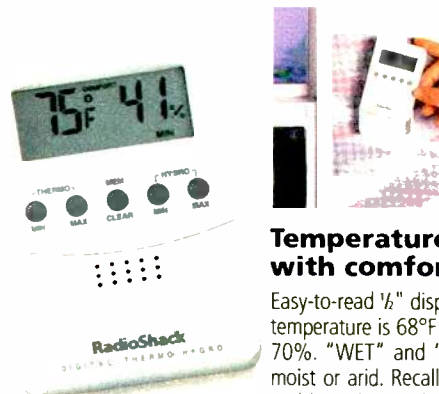

Slide-out bracket for wall mounting

Temperature/humidity LCD with comfort-zone messages

Easy-to-read 1/2" display indicates "COMFORT" when the temperature is 68°F to 77°F and the humidity is 40% to 70%. "WET" and "DRY" indicate when the air is too moist or arid. Recalls the highest or lowest temperature and humidity readings since the last reset. Easy wall or desk mount. Switchable between Celsius and Fahrenheit. Requires 2 "AAA" batteries.

63-1013 ..... **24.99**