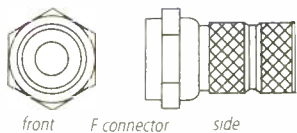

Easy Cable Fix-ups

Do it yourself and save—it's easy. Our cables and connectors are tested and designed to assure a great fit. And, we have a big selection of cables, adapters and connectors for virtually any job.

- ✓ Gold-plated products allow best signal transfer
- ✓ Silicon-filled connectors for top performance outside
- ✓ Right-angle adapters for tight areas
- ✓ Couplers to join cables
- ✓ Solderless screw-to-plug adapters, and more

75-ohm F connectors for TV, VCR, satellite & cable-TV hookups

(1) Weatherproof F connectors. For RG-6 coax. Silicone-filled for outdoor use. **278-236** ..... Pkg. of 2/1.99