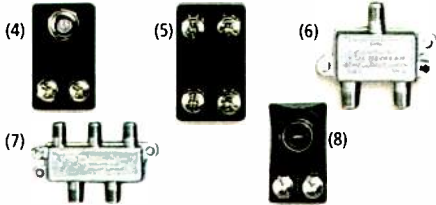

Splitters/combiners, matchers

- (4) **VCR-to-TV combiner/splitter.** Connects TV with single 75-ohm input jack to a VCR that has separate 75-ohm VHF and 300-ohm UHF outputs. **15-1296** **3.49**
- (5) **VCR-to-TV combiner/splitter.** Connects a VCR with single 75-ohm VHF/UHF output jack to an older TV that has separate screw terminals for VHF and UHF inputs. **15-1297** **3.69**
- (6) **Hybrid splitter/combiner.** Splits 75-ohm coax cable to two 75-ohm outputs. **15-1141** **3.99**
- (7) **Four-set hybrid splitter.** Same function as Fig. 6 but with four 75-ohm outputs. **15-1142** **6.99**
- (8) **Matching transformer.** Connects 300-ohm antenna wire to 75-ohm input. **15-1253** **2.99**