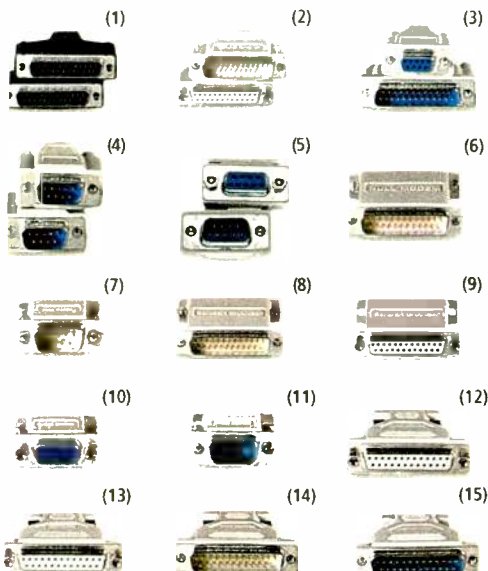

Serial RS-232C cables

Round, shielded cables in various lengths.

Fig.	Description	Cat. No.	Each
1	6-ft. DB25 male to DB25 male	26-249	9.99
1	10-ft. DB25 male to DB25 male	RSU 10524106	31.99
1	25-ft. DB25 male to DB25 male	RSU 10524114	42.99
1	50-ft. DB25 male to DB25 male	RSU 10524122	59.99
1	100-ft. DB25 male to DB25 male	RSU 10524130	69.99
2	6-ft. DB25 male to DB25 female	26-240	9.99
3	6-ft. DB25 male to DB9 female	26-269	9.99
4	6-ft. DB9 male to DB9 male	26-116	9.99
5	6-ft. DB9 male to DB9 female	26-117	9.99
	6-ft. DB9 female to DB9 female	26-152	9.99

Serial RS-232C adapters

Fig.	Description	Cat. No.	Each
6	Null modem adapter. DB25 male to DB25 female	26-1496	5.99
7	Null modem adapter. DB9 male to DB9 female	26-264	5.99
8	Gender changer. DB25 male to DB25 male	26-243	5.99
9	Gender changer. DB25 female to DB25 female	26-1495	5.99
10	Gender changer. DB9 female to DB9 female	26-266	5.99
11	Gender changer. DB9 male/DB9 male	26-280	5.99
12	Port adapter. DB25 female/DB9 female	26-265	5.99
13	Port adapter. DB25 female/DB9 male	26-287	5.99
14	Port adapter. DB25 male/DB9 female	26-209	5.99
15	Port adapter. DB25 male/DB9 male	26-1388	5.99

Computer-to-printer cables

Fits	Connectors/Description	Length	Cat. No.	Each
IBM; Tandy 1000 RL/RLX/TL3/3000/4000/5000/MPC/Sensation/WP-2; All Tandy laptops	25-pin/male Tandy port for most Tandy printers (see chart below)	6-ft. shielded	26-227	12.99
		12-ft. shielded	RSU 10288488	9.99
Tandy 1000 series (except RL/RLX; and TL3)	25-pin male/36-pin IBM port; bidirectional	30" shielded	26-1284	9.99
		6-ft. shielded	26-288	9.99
IBM and compatibles	Edge card/36-pin Tandy port for most Tandy printers	12-ft. shielded	26-1258	14.99
		12-ft. shielded	RSU 10276988	24.99
Color Computer/MC-10	25-pin male/Tandy port (printer in IBM mode)	6-ft.	RSU 11658168	13.99
Model I/III/4/4P/4D	4-pin DIN/4-pin DIN special serial cable	6-ft.	RSU 10277077	5.99
Model II/12/16	Edge card/36-pin Tandy port	6-ft.	RSU 10277002	19.99
16B/2000/6000	34-pin female header/36-pin Tandy port	6-ft.	RSU 10277093	5.99
Printer extension cable	36-pin male/36-pin male for RSU 10277044 printer extender.	25-ft.	RSU 10288512	39.99
Model 100/102/200/600	Printer cable	6-ft.	RSU 10446227	14.99
Color Computer 3	26-pin female/36-pin male	3½-ft.	RSU 11581055	5.99
	Cassette; 5-pin DIN to two ¼" and one ⅜" plugs