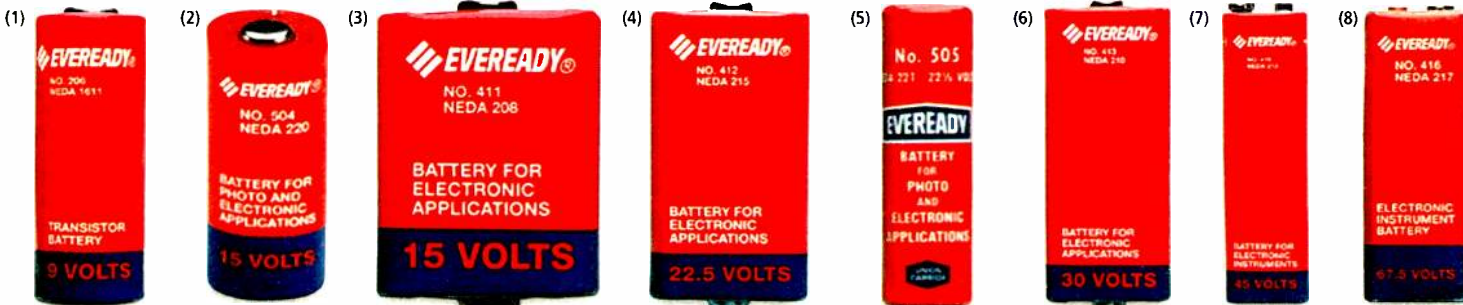

Carbon-Zinc batteries. Economical primary batteries for light to moderate current drains.

Figure	Volts	Suggested Current Range mA	Eveready No.	Replacement	Average Weight (oz.)	Catalog No.	Each
1	9	0-7.0	206	1611	1.2	RSU 10048031	7.99
2	15	0-1.5	504	W10E, M504, 220	0.6	RSU 10048510	6.99
3	15	0-2.5	411	208	0.95	RSU 10048403	7.99
4	22.5	0-2.5	412	215	1.3	RSU 10048411	6.99
5	22.5	0-1.5	505	221, M505	0.9	23-510	6.99
6	30	0-2.5	413	210	1.6	RSU 10048429	12.99
7	45	0-4.0	415	213	2.5	RSU 10048437	14.99
8	67.5	0-3.0	416	217	4.0	RSU 10048445	18.99