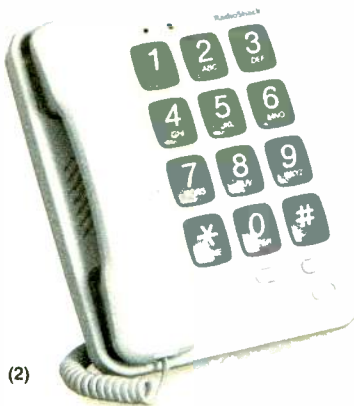

New Extra-large-button phone

(1) **Sprint SP-205** Buttons are not only easy to see, but they are also easy to use. Ideal for the visually impaired. Program 9 numbers for friends and family, plus 3 one-touch buttons for emergencies—fire, police, and ambulance. Adjust ringer volume to hi, low or off. Receiver volume control. Flash, redial. Hearing aid compatible. **43-5205** **39.99**

New Talking big-button phone

(2) **ET-871**. Select talk mode and phone announces numbers as you dial them. Flash for use with Call Waiting and 3-Way Calling. Warning light lets you know when its time to replace your battery. Handset volume control. Adjustable tone settings for the ringer. Requires 2 "AA" batteries. Hearing aid compatible. **43-871** **49.99**

Big-buttons, backlit keys

(3) **ET-212**. Volume control on the amplified handset. Flashing neon bar ring indicator, 3 one-touch memories for priority numbers. Set on desk or mount on wall. Hearing aid compatible. Flash. **43-873** **49.99**

Stylish big-button phone

(4) **ET-210**. Big buttons with large, simple numerals make dialing easier. Handset volume control. Last-number redial. Flash, mute buttons. Hearing aid compatible. Was $39.99 in '99 catalog. **43-872** ..... **New Low Price! 29.99**

Amplified handset and 13-number speed-dialing

(5) **ET-206**. One-touch priority dialing of three numbers and 10-number speed-dialing. Handset has adjustable volume control. LED hold indicator. Save space—phone is wall-mountable when there is no room on the desk or countertop. Hearing aid compatible. **43-804** **49.99**

Amplified phone with loud ringer