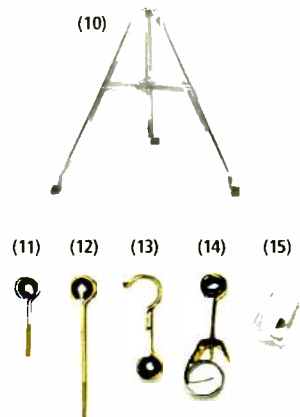

RadioShack...Your Reception Connection

The key to getting good reception from your antenna is proper installation. At RadioShack, we stock the highest-quality masts, mounts and other hardware required for a long-lasting outdoor antenna installation. We make it easy for you to do it yourself. Come in today and we'll help you select what you need to get the quality reception you expect and deserve.

Mast mounts for roof, vent pipe, chimney, eaves, walls, and attics

(1) **Base and roof mount.** Mast locks into exclusive-design U-bolt. The swivel base fits the slope of virtually any roof. Made of heavy gauge steel. **15-889 . . . . . 8.99**

(2) **Vent pipe mount.** An alternative to chimney mounting for small antennas. Attach steel brackets to vent pipe, then clamp in mast. For 2" to 5" vents. **15-893... 6.99**

(3) **Universal mast anchor mount.** Great for attic mounts. Heavy-duty U-bolt for easy swivel. For masts up to 1 1/4" in dia. (Mast must be guyed for roof and window installations.) **15-888 . . . . . 4.99**

(4) **12" wall mounts.** Secures a mast of up to 1 1/4" diameter at 12" from the side of building. Allows mast to clear eaves or other obstruction. Made of galvanized steel. **15-885 . . . . . Pair 12.99**

(5) **8" wall mounts.** Holds mast of up to 1 1/4" diameter at 8" from side of building. **15-886 . . . . . Pair 9.99**

(6) **4" wall mounts.** Holds mast of up to 1 1/4" diameter at 4" from side of building. **15-883 . . . . . Pair 5.99**

(7) **Eaves mount for hanging rafters or trim boards.** An alternative to roof and chimney mounting. Fits most medium-pitch roofs. Accepts mast up to 1 1/4" diameter. Includes four lag bolts. **15-891 . . . . . 9.99**