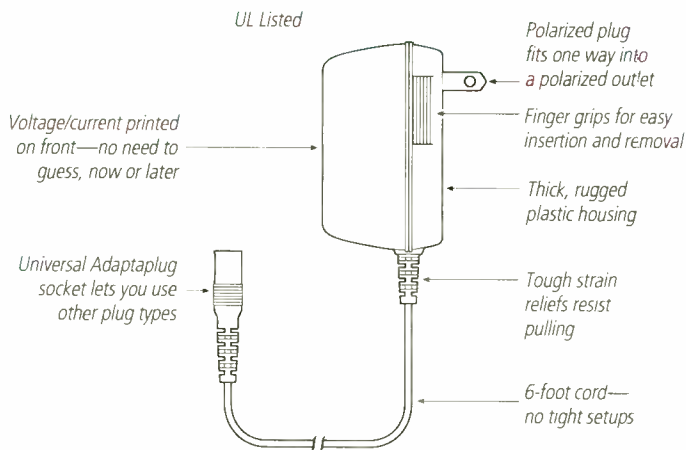

RadioShack Adapters... A Smart Choice

Select the Right AC Adapter

For your portable CD player, radio, handheld video game, pocket TV, other device

Adapters let you use portables on home AC or car DC power. An adapter **pays for itself** with money saved on batteries. To use one, a portable must have a DC-input jack or use a 9V battery.

Power DC devices on home AC

We have many AC-to-DC adapters to choose from in various voltage/current ratings. Most adapters have a filtered output that reduces noise in some portables such as AM radios. Plus, most include your choice of one Adaptaplug, at no extra cost. If you're not sure what adapter or Adaptaplug you need, just ask us!

AC-to-DC adapters. Power a portable. Buy one and get your choice of one Adaptaplug at no extra cost.*

Volts	mA	Filtered	Regulated	Cat. No.	Each
1.5	700	✓	✓	273-1752	13.99
3	500	✓		273-1755	12.99
3	700	✓	✓	273-1756	13.99
4.5	700	✓	✓	273-1757	13.99
6	300	✓		273-1761	13.99
6	800	✓		273-1758	8.99
7.5	500	✓		273-1764	12.99
9	9			273-1552	6.99
9	300	✓		273-1767	8.99
9	800	✓		273-1770	13.99
12	500	✓		273-1773	12.99
12	1000	✓		273-1776	14.99
12	1500	✓		273-1779	19.99

AC-to-DC adapters from RadioShack Unlimited. With "M" plug-size tip. We stock almost every kind of multi-voltage adapter.

Output VDC	mA (up to)	Catalog No.	Each
6	1000	RSU 11327558	14.99
6	2000	RSU 11327574	24.99
7.5	1000	RSU 11327608	16.99
7.5	1500	RSU 11327616	24.99
9	1000	RSU 11327673	17.99
9	1200	RSU 11327681	18.99
12	2000	RSU 11328036	48.99
15	600	RSU 11327822	16.99
15	1000	RSU 11327830	25.99
15	2000	RSU 11328093	51.99
18	2000	RSU 11328101	53.99
24	1500	RSU 11328119	53.99

Why buy our adapters?

An adapter pays for itself

No need to keep swapping batteries around. Enjoy unlimited use of portable cassette recorders, desk calculators, LCD TVs, electronic games, and more.

Built-in noise filtering

A filtered output is offered on most of our new adapters—this helps reduce hum and distortion when used with many portables.

More choices for best match

Since there are more electronic devices on the market today, we've added more DC adapters with varying amperage and current values. This is important because an adapter's current (mA) must be equal to, or more than, the current of the portable to be powered. A near match or a mis-matched adapter could damage the portable.

UL listed

Every adapter is constructed to UL standards.

Adapter cord for AC adapters

Extension cord lets you easily plug an AC adapter into an AC surge strip that doesn't allow space for adapters. Has standard 2-prong plug and three 2-prong sockets. Rated 125V, 13 amps. 6" long.

61-2755 ..... 1.49

AC-to-AC adapters from RadioShack Unlimited. "M" plug tip.

Output VAC	mA (up to)	Catalog No.	Each
6	3300	RSU 11918067	25.99
9	3400	RSU 11918059	27.99
20	700	RSU 11328002	13.99

Check the following:

- **Voltage** of portable device and adapter must match.
- **Current** of adapter must be equal to or more than the current required by portable.
- **Plug** on adapter must exactly fit jack on portable.
- **Polarity** of adapter (+, -) must match polarity of portable.