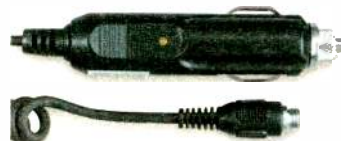

New DC adapter and charger for Novatel N0800 phone

RSU 10445559 ..... 49.99