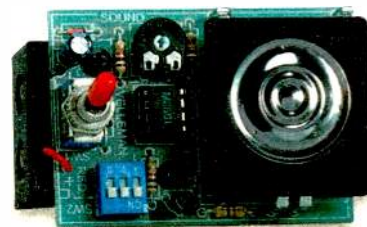

Emergency! Siren generator delivers four different sounds

Select police car, fire brigade, emergency vehicle or machine gun sound effects. Has on-board mini speaker, pitch control, on/off switch. Requires 9V battery. **RSU 12127122** **12.99**