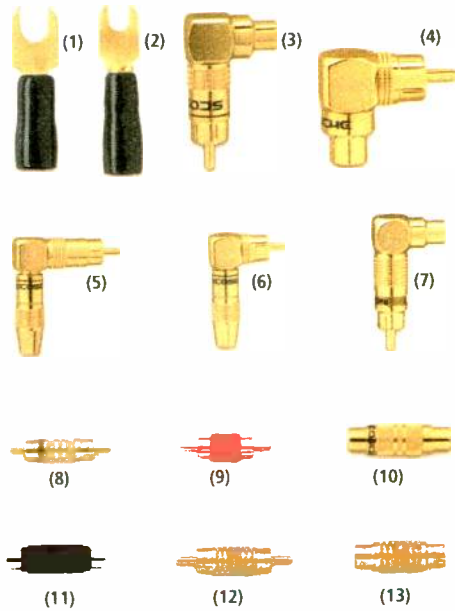

Gold-plated connectors for speaker cables—the best!

- (1) Barrier spade terminals for 16-gauge speaker-EXF cable. For #10 stud applications. **RSU 11538923** ..... Set of 4/7.99
- (2) Barrier spade terminals for 12-gauge speaker-EXF cable. For #10 stud applications. **RSU 11538907** ..... Set of 4/7.99

Gold-plated, right-angle RCA (phono) plug adapters & plugs

- 90° right-angle design helps prevent damage to cable or jack due to strain on cable.
- (3) Inline adapters. **RSU 11537545** ..... Set of 4/29.99
- (4) Mini inline adapters. Shorter version of Fig. 3. **RSU 11537552** ..... Set of 4/29.99
- (5) RCA plugs. **RSU 11537560** ..... Set of 4/29.99
- (6) RCA plugs. Shorter version of Fig. 5. **RSU 11537578** ..... Set of 4/29.99
- (7) Phono plug adapter. Phono plug to phono jack. **274-872** 5.99

Gold-plated RCA (phono) connectors

- 24K gold-plated components and solid brass barrels. Plugs and inline jacks are color-coded for easy left/right channel identification.
- (8) Male-to-male adapters. Each joins 2 phono jacks. **RSU 11537511** ..... Set of 4/17.99
- (9) "Black" male-to-male adapters. Each joins 2 phono jacks. **RSU 11537503** ..... Set of 4/9.99
- (10) Female-to-female adapters. Each joins 2 phono plugs. **RSU 11537537** ..... Set of 4/17.99
- (11) "Black" female-to-female adapters. Each joins 2 phono plugs. **RSU 11537529** .. Set of 4/9.99
- (12) Phono jack coupler. Connects two phono jacks. **274-863** 3.59
- (13) Phono jack adapter. Connects two cables with same type plugs on the ends. **274-864** 2.99