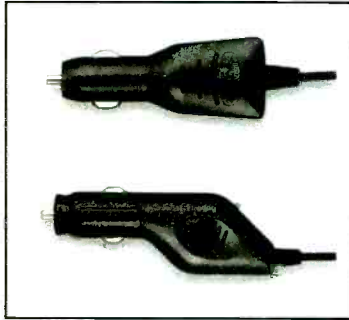

RadioShack-brand DC adapters—built better to last longer

RadioShack-brand DC adapters are made with reinforced strain relief at connection points for better durability. Natural ergonomic shape fits your hand better for easier insertion and removal, and our fuseless, self-resetting design delivers better performance for power you can depend on.