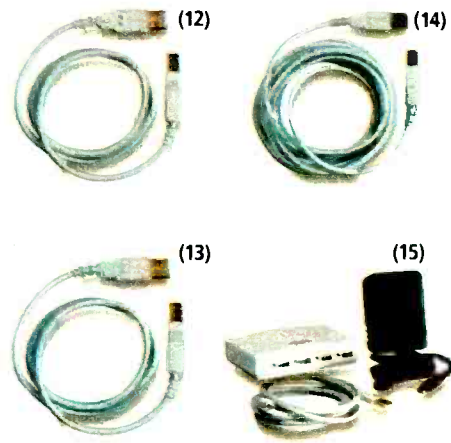

- (12) 3-foot USB cable. A to B, male connectors, gold contacts. Compaq brand. 25-627 ..... 6.99
- (13) 6-foot USB cable. A to B, male connectors, gold contacts. Compaq brand. 25-628 ..... 9.99
- (14) 10-foot USB cable. A to B, male connectors, gold contacts. Compaq brand. 25-629 ..... 14.99
- (15) 4-port USB hub. This Plug and Play peripheral supports 4 USB devices without "piggybacking". Can be used as self powered or Bus powered device. Includes a USB cable and DC adapter. 26-162 ..... 49.99