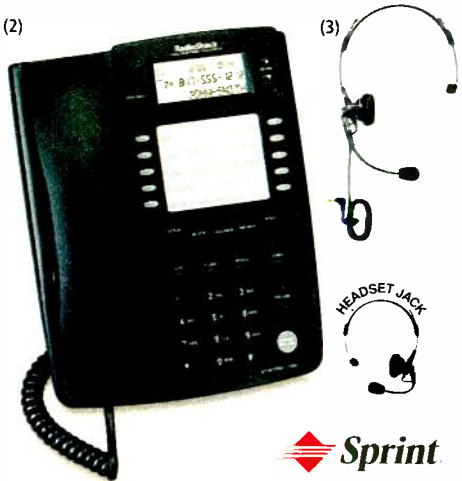

Speakerphone with Caller ID and Call Waiting ID*

(7) **Sony ITID-80**. Shows current and waiting calls. Keeps a record of last 35 calls. Memory match ringing—selects a distinctive ring for designated numbers you've stored in memory. 3-line display. 10-number speed-dialing, last-number redial. Was $79.99 in '99 catalog. **Black 43-8012, Cream 43-8018, New Low Price! 69.99**

BUZZ
WORDS

Caller ID. Identifies and displays the name and/or number of the caller.

Call Logging. A record of calls is stored in memory. Detailed information shows the origin of calls.

Call Waiting ID. If you have Caller ID and Call Waiting service, systems with Call Waiting ID will display incoming call ID, even if you're talking to someone else.

Custom Calling Programmable. Keys that have been preprogrammed for fast, one-button access to many custom-calling features offered through your phone company.

Multi-Language Display. Choose from more than one language to display information.

Preferred Name Match. Incoming name and number is compared to names stored in memory. If a match is found, the name is displayed as you stored it.

Speakerphone. Allows hands-free talking.

Voicemail Waiting Indicator (VMWI). Alerts you to awaiting phone service messaging.

Sprint

Sprint