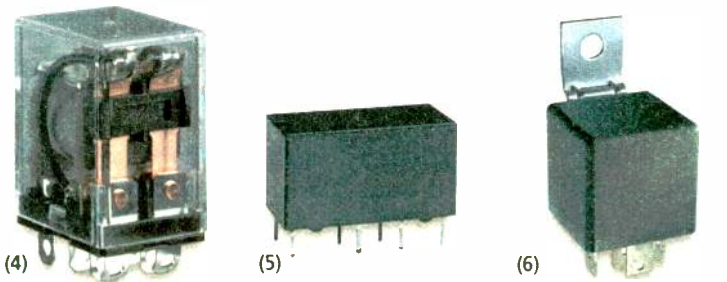

General purpose relays

Fig.	Voltage	Contacts	Amps	Cat. No.	Each
1	12VAC	DPDT	10	RSU 12131140	13.59
1	24VAC	DPDT	10	RSU 12131165	13.59
1	120VAC	DPDT	10	RSU 12131157	16.99
1	240VAC	DPDT	10	RSU 12131173	14.19
1	12VDC	DPDT	10	RSU 12131181	14.39
1	24VAC	DPDT	10	RSU 12131199	15.49
1	24VAC	3PDT	10	RSU 12131215	18.79
1	120VAC	3PDT	10	RSU 12131207	19.29
1	12VDC	3PDT	10	RSU 12131223	19.89
1	24VDC	3PDT	10	RSU 12131231	20.49
2	120VAC	DPDT	10	RSU 12131249	20.19
2	12VDC	DPDT	10	RSU 12131256	20.19
3	24VAC	DPDT	10	RSU 12131272	11.39
3	120VAC	DPDT	10	RSU 12131264	11.39
3	12VDC	DPDT	10	RSU 12131280	10.39
3	24VDC	DPDT	10	RSU 12131298	10.39
3	24VAC	3PDT	10	RSU 12131314	13.69
3	120VAC	3PDT	10	RSU 12131306	13.69
3	12VDC	3PDT	10	RSU 12131322	12.69
3	24VDC	3PDT	10	RSU 12131330	12.79
4	12VAC	DPDT	10	RSU 12131348	10.69
4	24VAC	DPDT	10	RSU 12131363	10.79
4	120VAC	DPDT	10	RSU 12131355	11.19
4	12VDC	DPDT	10	RSU 12131371	10.59
4	24VDC	DPDT	10	RSU 12131389	10.59
5	5-6VDC	DPDT	2	RSU 12131413	5.39
5	12VDC	DPDT	2	RSU 12131397	5.39
5	24VDC	DPDT	2	RSU 12131405	5.39
6	12VDC	SPST-NO	40	RSU 12131421	7.69
6	12VDC	SPDT	70	RSU 12131470	8.19
6	12VDC	SPST-NO	70	RSU 12131447	9.99
7	120VAC	DPDT	20	RSU 12131488	17.69
7	12VDC	DPDT	20	RSU 12131496	17.69
8	5VDC	SPST-NO	1/2	RSU 12131504	4.39
8	5VDC	SPST-NO	1/2	RSU 12131512	5.59
8	5VDC	DPDT-NO	1/2	RSU 12131520	6.49
8	12VDC	SPST-NO	1/2	RSU 12131538	5.39
9	5-6VDC	SPST	10	RSU 12131561	3.59
9	12VDC	SPST	10	RSU 12131546	3.59
9	24VDC	SPST	10	RSU 12131553	3.59
10	5VDC	DPDT	1	RSU 12131595	5.99
10	6VDC	DPDT	1	RSU 12131603	4.49
10	12VDC	DPDT	1	RSU 12131579	4.49
10	24VDC	DPDT	1	RSU 12131587	7.29

Springs and sockets

Fig.	Type	Fits Fig.	Pins	Cat. No.	Each
11	Spring	4	—	RSU 12131611	5/1.69
11	Spring	3	—	RSU 12131629	5/2.49
12	Socket	1	8	RSU 12131637	6.19
13	Socket	1	11	RSU 12131645	9.49
14	Socket	3	11	RSU 12131652	10.49
15	Socket	4	8	RSU 12131660	9.89
16	Socket	6	5	RSU 12131678	1.99