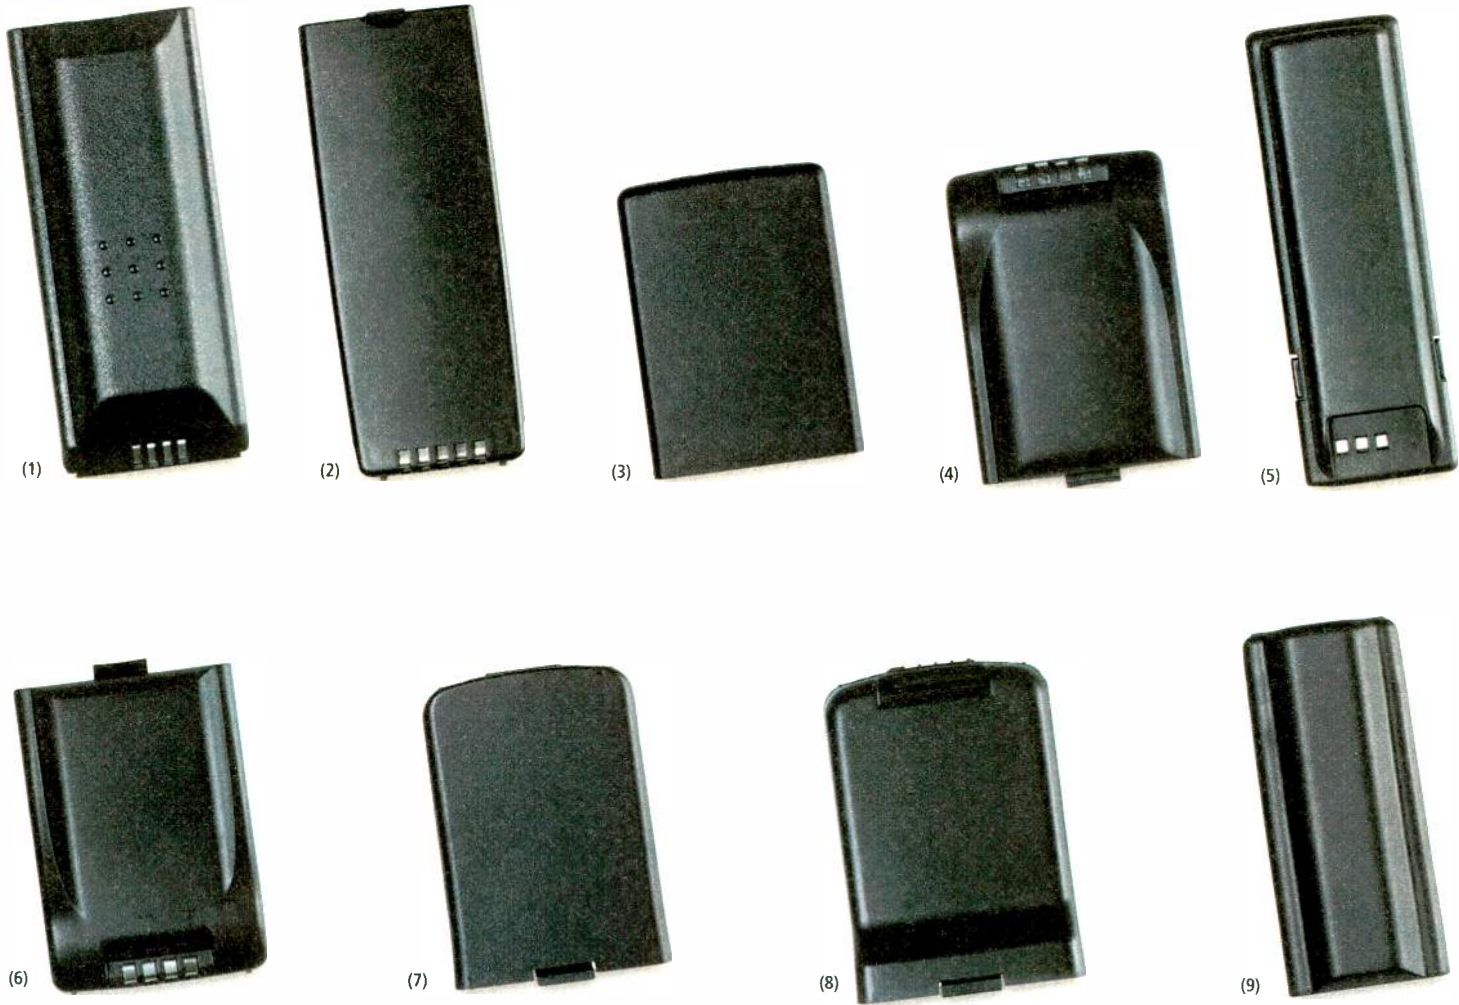

Keep on talking—have a spare battery charged and ready!

Fig.	Type	Volts	mAh	Color	Fits	Cat. No.	Price
1	Ni-Cd	4.8	600	Black	MVX 300	RSU 11540788	34.99
2	Ni-MH	4.8	600	Black	MVX 850	RSU 12097598	49.99
3	Ni-Cd	4.8	700	Black	MVX 400	RSU 11877651	39.99
4	Ni-Cd	6	800	Black	MVX 425	RSU 11486453	34.99
—	Ni-Cd	4.8	850	Black	Minivox lite	RSU 10280196	45.99
2	Ni-Cd	4.8	1200	Black	MVX 850	RSU 12097606	34.99
5	Ni-Cd	6	600	Black	MVX 500	RSU 10276681	64.99
5	Ni-Cd	6	1100	Black	MVX 500	RSU 10280006	34.99
6	Ni-Cd	6	1100	Black	MVX 700	RSU 10280188	49.99
8	Ni-Cd	6	800	Black	MVX 405	RSU 11877610	39.99
5	Ni-Cd	6	1400	Black	MVX 500	RSU 10276673	58.99
7	Ni-MH	4.8	1200	Black	MVX 501	RSU 12021853	59.99
8	Ni-MH	4.8	1200	Black	MVX 406	RSU 12064234	29.99
9	Ni-MH	4.8	1200	Black	MVX 440	RSU 11990827	69.99
—	Ni-MH	4.8	1100	Black	MVX 510	RSU 11672532	39.99
—	Ni-MH	4.8	600	Black	MVX 505/506	RSU 12021879	49.99