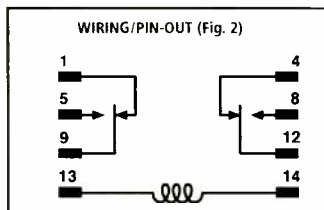

Plug-in relay & socket

(2) DPDT. 12VDC coil. Socket has holding clips; relay mounts in any position. 275-206 ..... 6.49