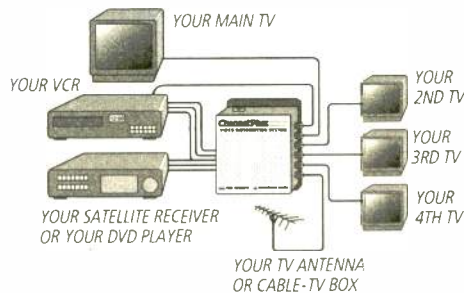

Theater 2000 system by Cable Electronics sends TV with stereo sound to TVs in other rooms

2000. This stereo RF modulator accepts stereo audio and video signals from a VCR, satellite receiver or DVD player. It puts the picture and stereo sound on an unused VHF or UHF channel of your choice and sends it over existing or new cable/antenna wiring. You access the added signal with the remote TV's channel selector. **RSU 11932480 . . . . . 379.99**
2001. As above, but signal is distributed on VHF channel 3 or 4. **RSU 11932498 . . . . . 299.99**

Many more video specialty products such as TV wall mounts, selectors and distribution accessories are available through RadioShack Unlimited. See our in-store catalog. Items with an RSU number are available for fast shipment direct to your door from RadioShack Unlimited®, or see our selection of products at RadioShack.com. Shipping and pricing information on page 395.