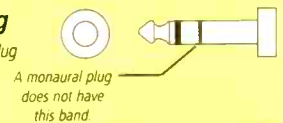

1/4" Phone Plug

3-conductor (stereo) plug is shown.

A monoaural plug does not have this band.

1/8" Phone Plug

Also called mini plug. A 2-conductor (mono) plug is shown.

3/32" Phone Plug

Also called submini plug. A 2-conductor (mono) plug is shown.

Phono (RCA) plugs are used primarily for "line-level" audio or video hookups or for speakers. For example, a shielded cable with phono plugs is used to connect a CD player to a stereo receiver.

Phono Plug
Also called RCA plug

Phono Jack
Also called RCA jack

Heatshrink tubing protects the connector from corrosion and abrasion while improving the overall mechanical strength of the connection. It can also be used as a strain relief to help prevent abrasion.

XLR connectors are used in custom "pro" audio hookups to connect microphones to PA amps, mixers or extension cords. These hookups are balanced, which helps cut noise and hum pickup.

XLR Plug

Used in "pro" microphones, PA and audio components.