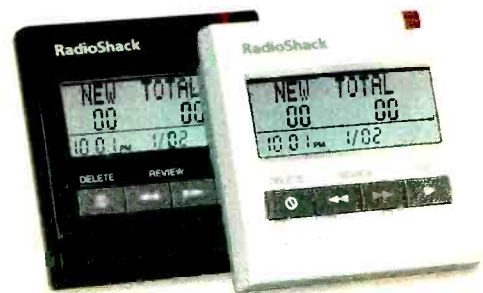

New 79-memory Caller ID

Stores up to 79 number-only or 79 name-and-number calls. Scroll through records. Store up to 20 VIP numbers—indicator blinks if VIP calls. New call, out-of-area indicators. Adjust display's contrast. English/Spanish/French text. Wall mountable. Requires 4 "AAA" batteries for memory backup.

White 43-928, Graphite 43-929 ..... **19.99**

*Caller ID and Call Waiting ID products require Calling Number Delivery service from your phone company. May not be available in all areas.

†Voicemail messaging and Call Waiting services require subscription through your phone company.