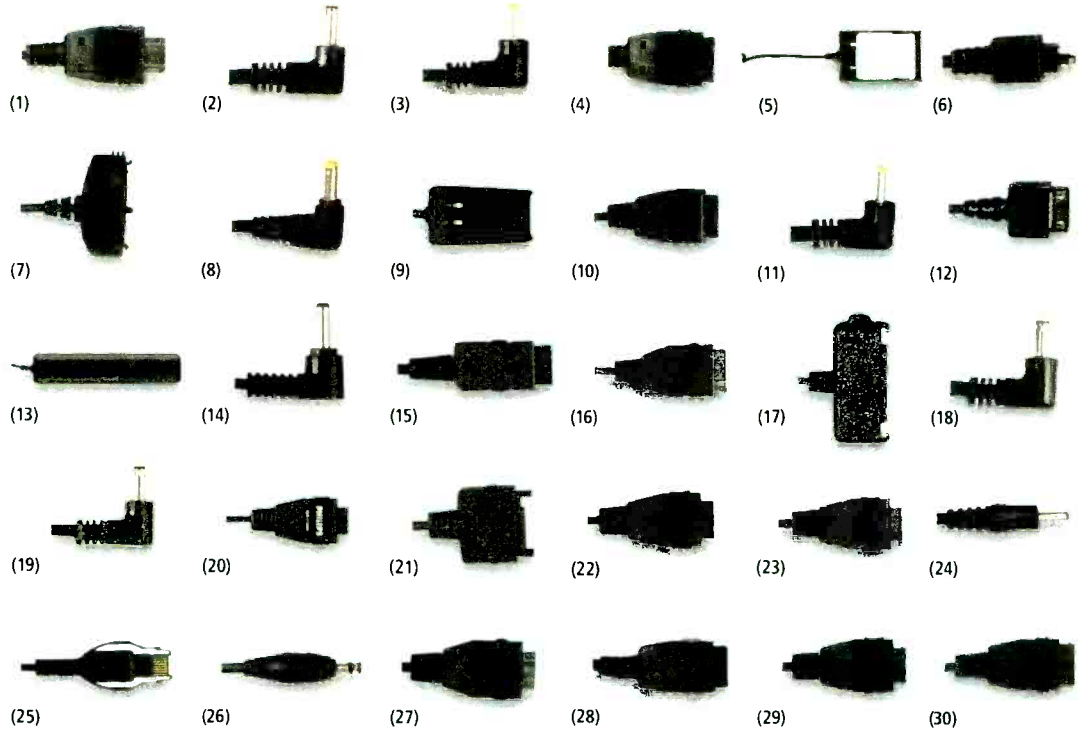

RadioShack-brand DC adapters are made with reinforced strain relief at connection points for better durability. Natural ergonomic shape fits your hand better for easier insertion and removal, and our fuseless, self-resetting design delivers better performance for power you can depend on.