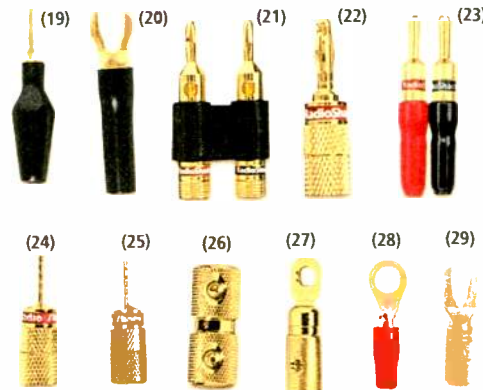

Gold-plated connectors for Megacable and other large speaker cables

- (19) Flat-pin connectors. 24K gold-plated. For 10 to 12-ga. speaker cable. **278-310** Set of 4/2.99
- For 14 to 16-ga. cable. **278-317** Set of 4/2.99
- (20) Snap-spade connectors. 24K gold-plated. For 10-12 gauge cable. **278-311** Pkg. of 8/4.99
- For 14 to 16-ga. cable. **278-316** ... Pkg. of 8/4.99
- (21) Gold-plated dual banana plug. Fits standard dual banana jack **278-308** 5.99
- (22) Gold-plated banana plug. Fits banana jack on speakers. **278-306** Pkg. of 2/5.99
- (23) **New** Twist-lock gold-plated banana plugs. One red, one black. For 12-ga. wire. **278-307** 6.99
- (24) Deluxe pin connectors. 24K gold-plated. For 10 to 20-gauge wire. **278-309** Pkg. of 4/9.99
- (25) Version of Fig. 24 for 14 to 16-gauge speaker cable. **278-320** Pkg. of 4/9.99
- (26) Inline coupler for 8-gauge Megacable. Gold-plated. **278-330** 5.99
- (27) Battery terminal for 8-gauge Megacable. Gold-plated. **278-332** 9.99
- 4-gauge version of Fig. 27 battery terminal. Gold-plated. **278-333** 9.99
- (28) Ring terminals for 8-gauge Megacable. Gold-plated. **278-334** Pkg. of 2/3.99
- (29) Battery terminal. Works with 10-12-gauge cable. Gold-plated. **RSU 12029633** 5.69