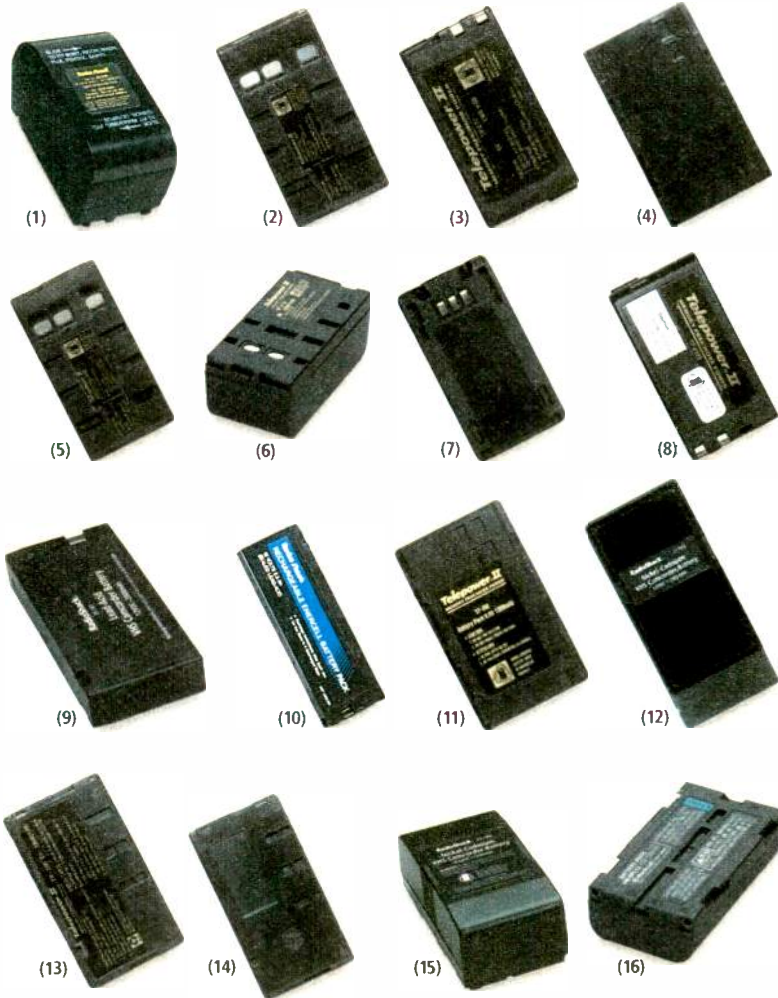

Get the Right Battery for Your Camcorder

What's the best choice for your camcorder or other device that requires a rechargeable battery? We've got rechargeables for all types of camcorders. Come in and let us help you find the battery that was made for your camcorder.

Rechargeable batteries for most brands

Don't see yours? Come in and check our RadioShack Unlimited in-store catalog for our complete selection of available batteries—you're sure to find the one you need.

Fig.	Brand	Models	Volts	mAh	Type	Cat. No.	Price
1	Fits many 8mm brands/models		6	2000	Ni-Cd	23-216	39.99
2	Aiwa	PC20E, PCSC40E, PVC20	6	1600	Ni-Cd	RSU 10045961	39.99
3	Amcam	174, 380206	6	1300	Ni-Cd	RSU 10045847	39.99
4	Aztec	AZ9614	9.6	1800	Ni-Cd	RSU 10045920	59.99
—	Baur Bosch	VCC651, C61	6	1600	Ni-Cd	RSU 10045961	39.99
—	Bell & Howell	20910	6	1800	Ni-Cd	RSU 10045961	39.99
5	Blaupunkt	CR620C	6	2600	Ni-Cd	RSU 10005783	49.99
6	Britek	NP55, MP55G	6	2400	Ni-Cd	RSU 10274074	59.99
7	Canon	BPE22, VME22	6	1800	Ni-Cd	RSU 10045953	49.99
8	Canon	E660, E540, BP77, BPE722	6	2000	Ni-Cd	RSU 10045854	59.99
9	Curtis Mathes	DV500, DV700, FV500, FV800	12	2000	Lead acid	23-287	29.99
—	Emerson	VC350C, VC350M	6	1600	Ni-Cd	RSU 10045961	39.99
—	Fisher	FVC10, FVC1000, FVC2000	6	2400	Ni-Cd	RSU 10274074	59.99
—	Fujix	8F60, 8M890, F1205W, F60	6	2400	Ni-Cd	RSU 10274074	59.99
10	General Electric	1CVD5021, 99605, 99801	12	2300	Ni-Cd	23-187	29.99
—	General Electric	CG515, CG505	6	2600	Ni-Cd	RSU 10005783	49.99
11	Gold Star	GVCE475	9.6	1300	Ni-Cd	RSU 11966819	49.99
12	Gold Star	VMBP2 M, GSV M	12	1500	Ni-Cd	23-183	39.99
—	Grundig	LC145E, LC175SE, LC180E	6	2400	Ni-Cd	RSU 10274074	59.99
13	Hitachi	VM55A, VMBPE3, VMC1	6	2400	Ni-Cd	RSU 10111326	39.99
14	Hitachi	VM53A, VME1CA, VMH57A	6	2000	Ni-Cd	RSU 10273993	59.99
15	Hitachi	VM5200A, VMBP63	9.6	1500	Ni-Cd	23-186	39.99
16	Hitachi	VME535LA, VME635LA	7.2	1350	Li-ion	RSU 12092755	65.99