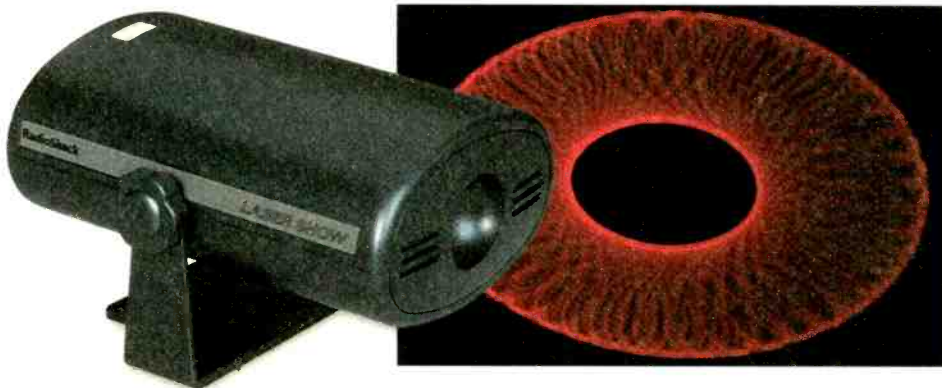

New Versatile laser light show

Great for DJs and parties. Choose from 16 automatic laser patterns. Set it to music mode and it responds to sound. Adjust sound sensitivity in music mode with rotary control. You can also manually control laser with rotary knob and buttons "A" and "B" that control speed. Laser pattern visible up to 40 feet away. RCA input jack lets you hook a microphone or audio source to laser, for use in music mode. UL-listed AC, 6-foot cord. For ceiling, wall or table. Includes mounting hardware.

42-3059 ..... 99.99

PA and PARTY ACCESSORIES

See Index for these listings:

Adapters • Wire and Cable • Headphones • Patch Cords
Microphones • Plugs • Stereo Components

Items with an RSU number are available for fast shipment direct to your door from RadioShack Unlimited™, or see our selection of products at RadioShack.com. Shipping and pricing information on page 395.