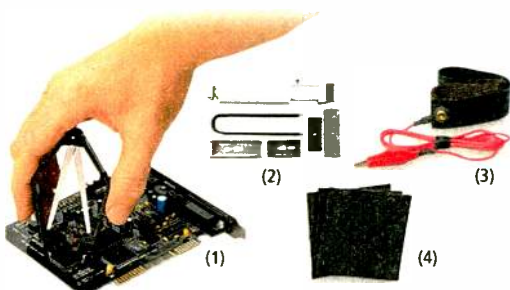

RSU 11519428 52.49

Handle with care!

RadioShack has the tools you need to safely and gently handle delicate—and expensive—electronic parts.

- (1) PLCC square extractor set. 276-2101 9.99
- (2) IC inserter/extractor set. 276-1581 7.49
- (3) Anti-static wrist strap. 276-2397 3.99
- (4) Anti-static foam mat. 276-2400 1.29