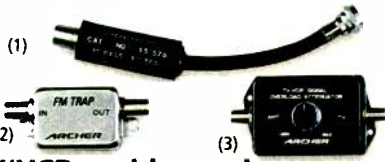

TV/VCR problem solvers

- (1) **RF interference filter.** Cuts CB/Ham interference. This 54-900MHz high-pass filter installs inline at the 75-ohm input jack on TV or VCR. **15-579** **4.49**
- (2) **FM trap.** Cuts "herringbone" interference on TV screen caused by strong FM signals. 75-ohm input and output. **15-577** **3.99**
- (3) **75-ohm attenuator.** Adjusts to reduce picture distortion caused by strong signals. 75-ohm input and output. **15-578** **6.49**