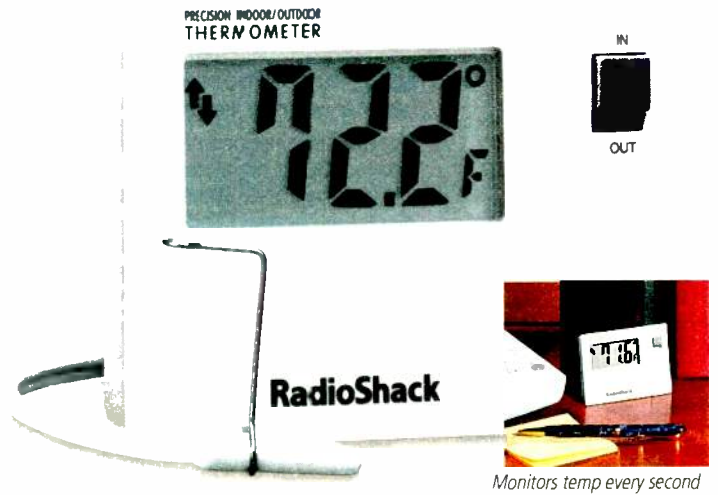

Monitors temp every second

Indoor/outdoor thermometer with large display

Easy-to-see digital thermometer constantly monitors changes to provide up-to-the-second temperatures. Big display can be read across a room. Wide temperature range of +32° to +122°F inside and -58° to +158°F outside. Slide switch to "IN" and display shows current inside temperature. Slide to "OUT" for outside reading. Switchable Celsius/Fahrenheit. Position sensor up to 10 feet away. Requires "AAA" battery. **63-1009**..... **14.99**

New Dual-display indoor/outdoor thermometer

Display stands upright on table for easy access. Shows indoor and outdoor temperatures simultaneously. Records minimum and maximum temperatures for both indoors and outdoors. +32°F to +122°F (inside range) and -58°F to +158°F (outside range.) Outdoor sensor probe with 10-foot cord. Mount unit on wall or set on table. Celsius/Fahrenheit. Requires "AA" battery. **63-1024** **19.99**