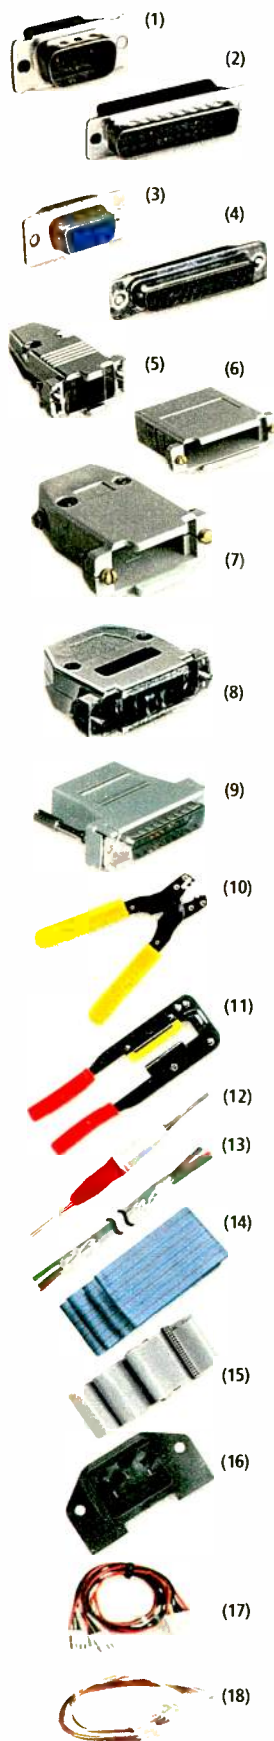

Burlington® all-purpose paper
Ideal for ink-jet and laser printers, copiers and fax machines.

200 sheets. 26-580, **3.99**

500 sheets. 26-464, **5.99**

Crimp D-sub connectors

Gold-plated contacts for high reliability.