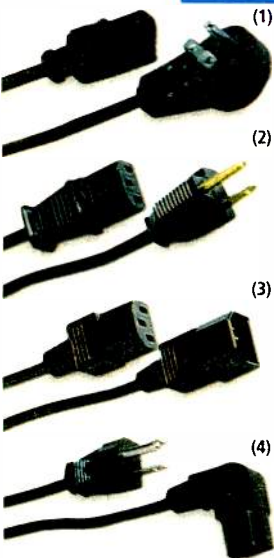

Detachable AC cords

(1) **Right-angle 360° rotatable plug.** 6-ft. IEC power cord. Ideal for use in problem areas. When desk or furniture stops your cord from going directly to the plug, you can rotate the cord to feed along a wall at any angle desired. 278-1264 ..... 5.99

(2) **6-ft. IEC-type cord.** 3-prong grounded. UL listed. 278-1257 ..... 3.99

(3) **12-ft. IEC-type cord.** 278-1261 ..... 5.99

6-ft. shielded IEC-type cord. 278-1262... 4.99

(3) **6-ft. IEC extension cord.** 3-prong grounded. UL listed. 278-1259 ..... 4.99

(4) **6-ft. IEC-type cord with right angle connector.** Great for tight spaces. Detachable power cord with 90° connector. 278-1260 ..... 5.99

Monitor Cord Too Short? Just Won't Fit? We Can Help!

The home office problem of space, fit and footprint for your PC and peripherals can be fixed in a snap. Ask our experienced associates.

Cable & connectors for networks

- (5) **New BNC to BNC ethernet cable.** 25 foot RG5 network cable has male BNC connectors. Strain-relief boots 278-962 ..... 14.99
- (6) **BNC coupler.** Joins two male BNC connectors. 278-115 ..... 1.99
- (7) **BNC T-adapter.** M-F-F style. 278-112 ..... 3.99
- (8) **50-ohm BNC terminator.** 278-270 ..... 2.11