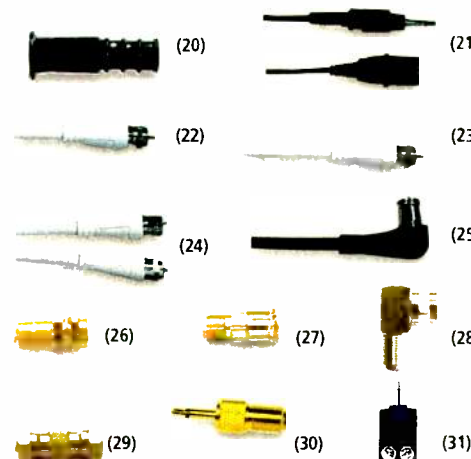

Coax cable and adapters

Whether you're adding a VCR, hooking up a video game or wiring an entertainment system, we've got everything you need. We'll help you get the best picture possible!

Fig.	Description	Connectors	Cat. No.	Price
20	Coax cable weather boots	Fits RG-59 and RG-6 coax cables	278-1658	2 pk./ \$.99
21	Mini-TV antenna cable, 6 ft.	1/8" plug to "F" plug	15-1531	4.99
22	75-ohm coax, 16 ft. white	"F" plug at each end	15-1511	4.99
—	75-ohm coax, 25 ft. white	"F" plug at each end	15-1534	6.49
23	75-ohm coax, 8 ft.	"F" plug to Motorola	15-1528	3.99
24	75-ohm coax, 8 ft.	Push-on "F" each end	15-1530	3.59
—	75-ohm coax, 4 ft.	Push-on "F" each end	15-1529	2.79
25	75-ohm coax, 6 ft.	Push-on "F" each end	15-1536	2.99
26	Gold-plated F-81 cable coupler	"F" jack to "F" jack	278-304	1.79
—	F-81 cable coupler	"F" jack to "F" jack	278-213	.99
27	Gold-plated push-on "F" adapter	"F" jack to "F" plug	278-291	1.99
—	Push-on adapter	"F" jack to "F" plug	278-218	1.49
28	Gold-plated right-angle adapter	"F" jack to "F" plug	278-305	2.49
—	Right angle adapter	"F" jack to "F" plug	278-221	1.79
29	Gold-plated coupler	"F" plug to "F" plug	278-275	2.49
—	Coupler	"F" plug to "F" plug	278-219	1.49
30	Gold-plated adapter	"F" jack to 1/8" plug	278-267	2.69
—	Adapter	"F" jack to 1/8" plug	278-257	2.19
31	300 to 75-ohm adapter	Screw terminals to 1/8" plug	15-1148	1.49