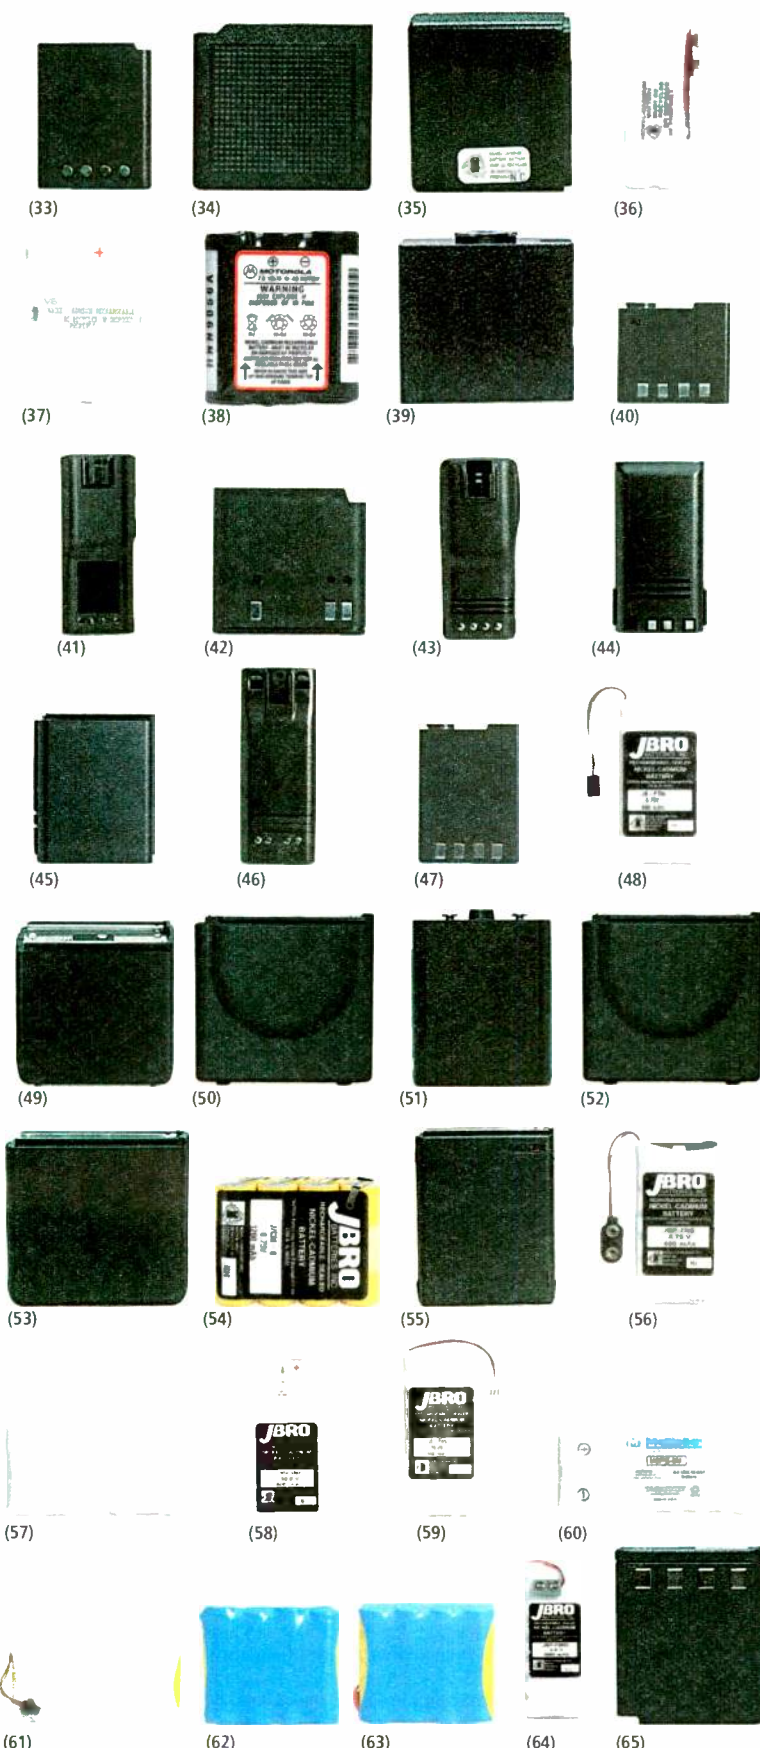

Fig.	Volts	mAh	Manufacturer of Product or Battery	Model Number of Product or Battery	Cat. No.	Price
33	7.5	1200	Uniden Jbro	APX1100, SPS310, SPS320, JB1100	RSU 11571445	58.99
34	7.5	250	Motorola	Expo	RSU 10047835†	76.99
35	7.5	530	G E	19D900639G1, 19D900639G2, 19D900639G4	RSU 10047520	64.99
36	7.5	600	Regency	CC492, TRPCC492	RSU 10046985	37.99
37	7.5	600	Motorola Shinwa	HT10, P10, P50, P60, Radius P10, SH401P, SH502P	RSU 10047751	32.99
38	7.5	600	RadioShack Motorola	19-902, 19-1215, 19-1216, BTX-125, BTX-126, PRS102, PRS125/6	RSU 11437365	34.99
39	7.5	1200	G E	MPE/B505MVP, PE/PY	RSU 10047686	67.99
40	7.5	850	Jbro Motorola	JB8834 NLN8834/9998	RSU 10047397†	58.99
41	7.5	1200	Motorola	GP300, Radius GP300	RSU 11286275	84.99
42	7.5	1200	Midland	70-195, 70-295	RSU 12041331	69.99
43	7.5	1200	Motorola	GP350	RSU 12077806	72.99
44	7.5	1200	Kenwood	TK370	RSU 12092599	55.99
45	7.5	1200	Maxon	TP4801	RSU 12092698	74.99
46	7.5	1500	Motorola	HT1000, MT2000, MTX8000	RSU 12062758	79.99
47	7.5	1600	Motorola Jbro	605201E02, 605201E05, 6060930H02, JB5860, M5860	RSU 10047389	59.99
48	8.75	600	Jbro	BP7NM, EC5152P JBP7NJ, MBP7N,	RSU 10046910	31.49
49	8.4	600	RadioShack	19-1201, 19-1202 BTX-120, BTX-121	RSU 10020832	39.99
50	8.4	600	RadioShack	19-1203, BTX-200	RSU 11510625	39.99
51	9.6	800	RadioShack	19-1204, BTX-123	RSU 10047967	86.99
52	8.4	800	RadioShack	19-1205, BTX-124	RSU 11908605	39.99
53	8.4	800	RadioShack	19-1204, BTX-123	RSU 11908613	39.99
54	8.4	850	ICOM RadioShack	BP8 ICOM 19-1120, 19-1140, BTX-120, BTX-121	RSU 10047272†	56.99
55	8.4	1800	ICOM	BP8	RSU 10501906	49.99
56	8.75	600	Jbro	BP7N EC5152S, FT50, BP5NJ, MBP5N	RSU 10046928†	31.49
57	9.6	270	Jbro	EC8250, H8250, JB8250, S1	RSU 10046977	40.89
58	9.6	500	R. Jefferson	878 Ray Jeff	RSU 10046936†	36.99
59	9.6	500	Jbro Ritron	BP8NM, EC56153P, JBP8NJ, MBP8N, RT50/125/153	RSU 10046944†	36.49
60	9.6	500	Jbro	BP8NM, EC5153PC	RSU 10046951	47.99
61	9.6	600	Pulstar Sanyo Toshiba	750 Pulstar, 8N500AA, 8TC73AA	RSU 11561164	19.99
62	9.6	600	S. Marine	Sea Ranger Pilot I	RSU 12031464	27.99
63	9.6	600	S. Marine	Sea Ranger Pilot I	RSU 12031472	27.99
64	9.5	1000	ICOM	BP8	RSU 10047090†	54.99
65	10	1200	Motorola	HT600, HT800, NTN4585, NTN5414, NTN5451A	RSU 11692464	51.99

Listing continues on next page.
†Requires special order Please allow 4-6 weeks for delivery.