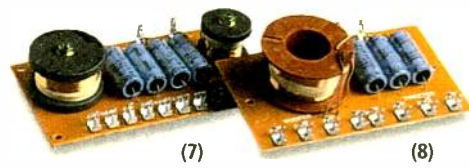

Crossover choke coil

High linearity for low distortion. 4.25mH. 200W. Cutoff: 150Hz at 4 ohms, 300Hz at 8 ohms. 40-1326 14.99

Learn about building speakers

Building Speaker Systems. Illustrations and easy-to-follow text about building enclosures, selecting drivers, and wiring. Includes plans for four home systems and a 2-chapter section on vehicle speakers. 160 pages. 62-1093 6.99