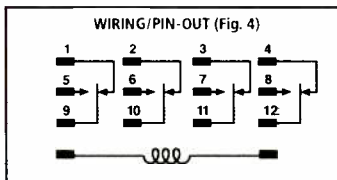

4PDT plug-in relay

(4) Switches up to four circuits. 12VDC coil. 5 amp/125VAC contacts.

275-214 ..... 6.49
Socket. 275-221 ..... 1.99