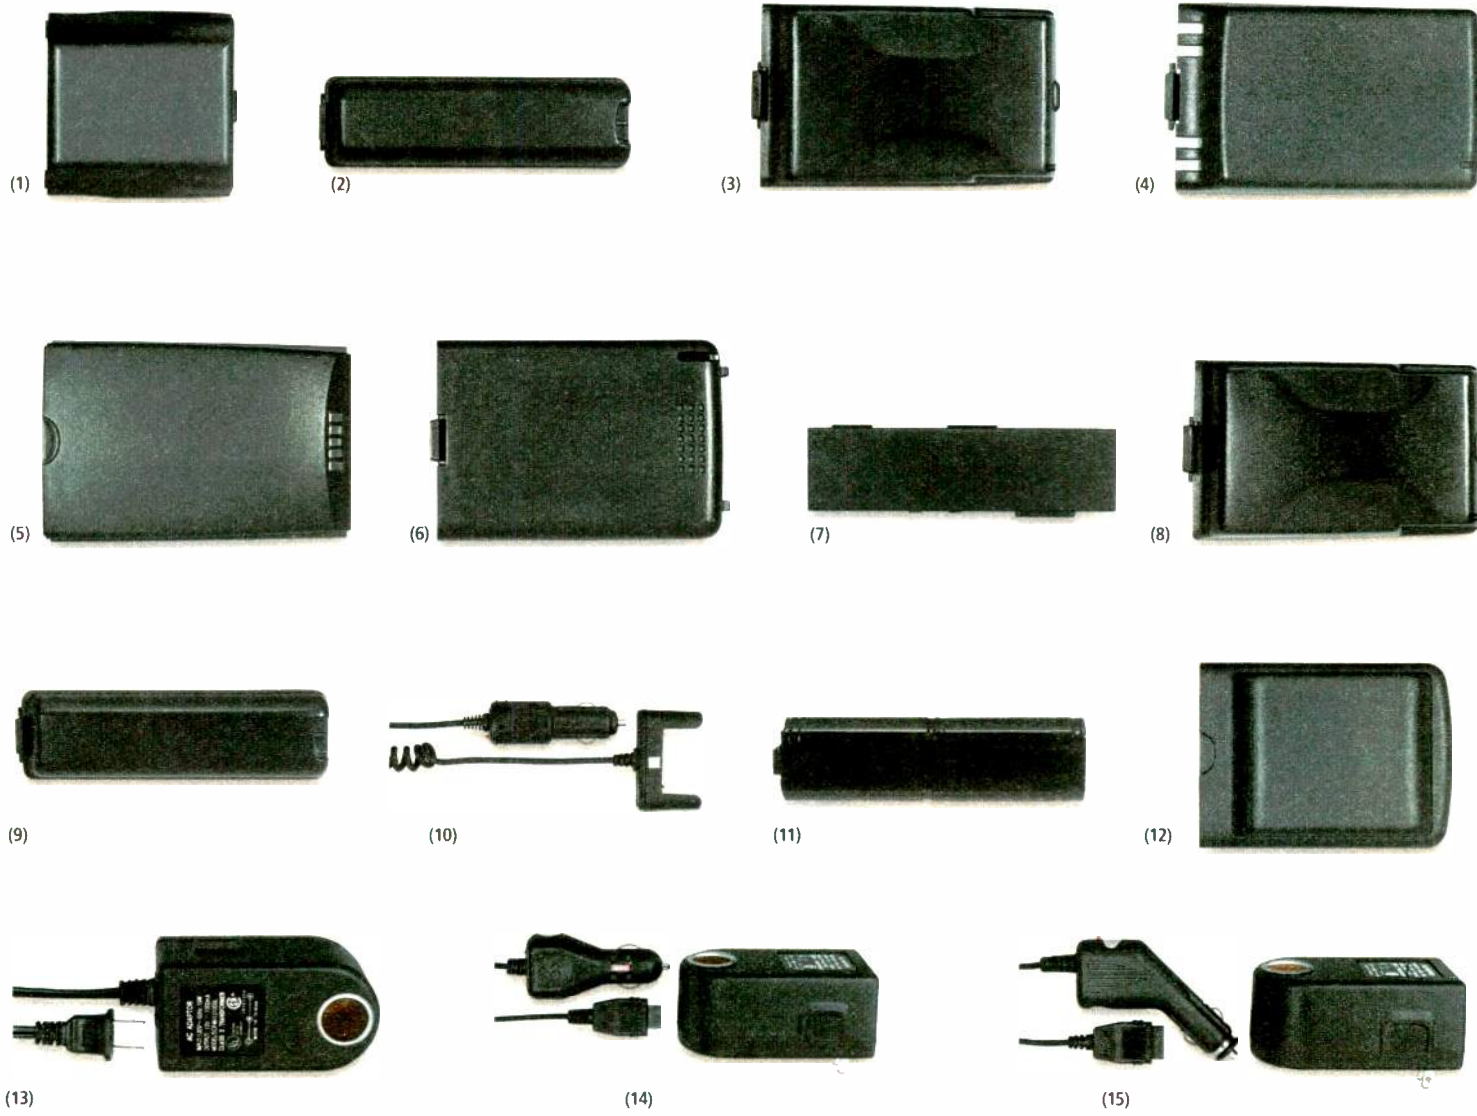

Batteries for Panasonic phones

Fig.	Type	Volts	mAh	Color	Fits	Cat. No.	Price
1	Ni-Cd	4.8	800	Black	HH700	RSU 10460095	39.99
2	Ni-Cd	4.8	800	Black	EBH70	RSU 11996212	49.99
-	Ni-Cd	4.8	900	Black	EBH10/20	RSU 11680147	74.99
3	Ni-Cd	6	700	Black	HH900	RSU 10460103	44.99
4	Ni-Cd	6	700	Black	HP600	RSU 10276830	64.99
6	Ni-Cd	7.2	700	Black	EB3500	RSU 10046381	34.99
7	Ni-Cd	11.3	1700	Black	EB500/520	RSU 10046399	56.99
-	Ni-MH	4.8	600	Black	EBH70	RSU 11996204	79.99
-	Ni-MH	4.8	1200	Black	EBH70	RSU 11996196	69.99
9	Ni-MH	6	1250	Black	EBH64	RSU 12096814	34.99
8	Ni-MH	6	1100	Black	EBH51	RSU 12016556	49.99
4	Ni-Cd	6	700	Black	HP600	RSU 10276848	29.99
5	Ni-Cd	6	800	Black	EB3740	RSU 11878725	39.99

Power adapters for Panasonic models

(10) DC adapter. Fits PA35511 models. [RSU 116633468](#) 39.99
DC adapter. Fits PA3740 models. [RSU 11851268](#) 49.99

Batteries for Philips phones

Fig.	Type	Volts	mAh	Color	Fits	Cat. No.	Price
	Ni-MH	4.8	1100	Black	Fizz	RSU 12021416	69.99
11	Ni-Cd	4.8	600	Black	Isis/Sparks	RSU 12037800	29.99
12	Ni-MH	4.8	800	Black	Fizz	RSU 12021440	79.99

Assorted power adapters for cellular/PCS phones

(13) Universal AC adapter. Requires DC adapter. UL listed. 12V, 1000mA output, 120VAC input. [RSU 10279990](#) 24.99
(14) AC travel charger. 12V, 1000mAh output. Fits Audiovox MVX401, 401A, 402, 405, 406. [RSU 11877636](#) 34.99
(15) AC adapter/travel charger. 12V, 1000mAh output. Fits LuckyGold LGC300W. [RSU 12104543](#) 39.99