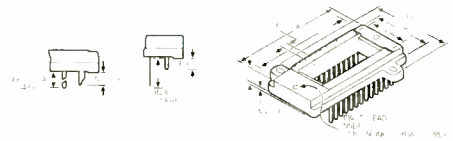

New Universal test socket receptacles

Sturdy, easily mounted. Threaded inserts at both ends provide a firm, positive connection for the socket. Two mounting screws supplied. Solder tail.

Pins	A"	B"	C"	Cat. No.	Each
24	1.100	1.790	1.615	RSU 11323466	14.29
28	1.300	1.990	1.815	RSU 11323474	15.29
32	1.500	2.190	2.015	RSU 11323482	16.99
40	1.900	2.590	2.415	RSU 11323490	19.99
48	2.300	2.990	2.815	RSU 11323508	23.69