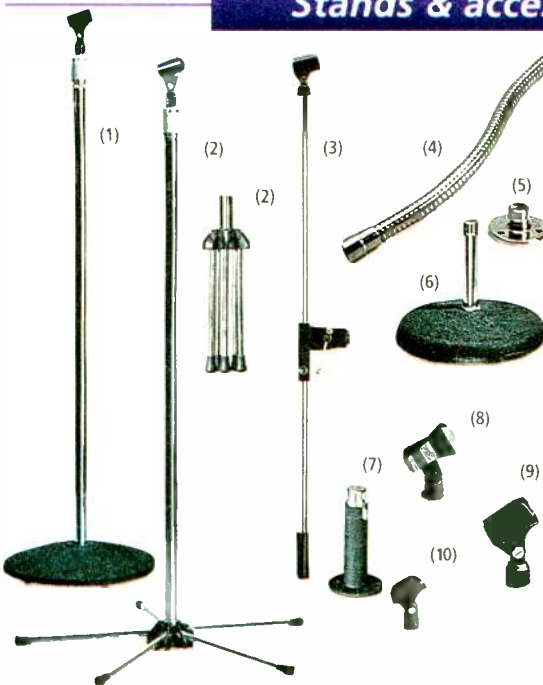

Stands & accessories

- (1) **Heavy-duty stand.** Perfect for stage or studio. Cast-iron base provides stability. Chromium-plated tube adjusts from 34" to 64" high. Standard 5/8" thread for mic stand adapters. 33-320 ..... 24.99
  - (2) **Folding stand.** Adjusts from 32" to 57". Legs fold up for quick transport or storage. Non-slip rubber feet. Standard 5/8" thread accepts mic stand adapters. 33-325 ..... 29.99
  - (3) **31" boom adapter.** Attaches to microphone stand to position mic where you need it. Adjustable length and angle, built-in counterweight. Standard 5/8" thread. 33-344 ..... 15.99
  - (4) **13" gooseneck.** 33-330 ..... 5.99
  - (5) **5/8" screw flange.** 33-332 ..... 2.99
  - (6) **Desk mic stand.** 33-370 ..... 6.99
  - (7) **Gooseneck screw flange.** 33-4007 ..... 9.99
  - (8) **Clamp-on adapter.** 33-372 ..... 4.99
  - (9) **Slip-in adapter.** 33-371 ..... 2.99
  - (10) **Heavy-duty adapter.** 33-4005 ..... 4.99
2. #33-320, #33-325 and #33-444 do not include microphone adapter shown.