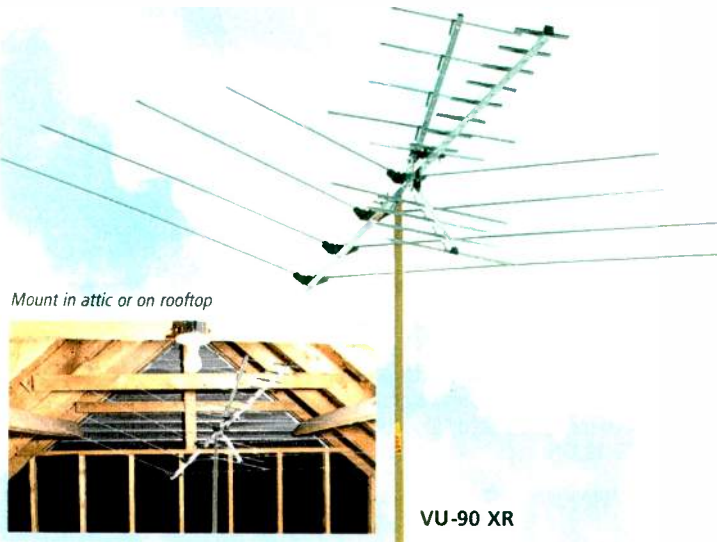

Mount in attic or on rooftop