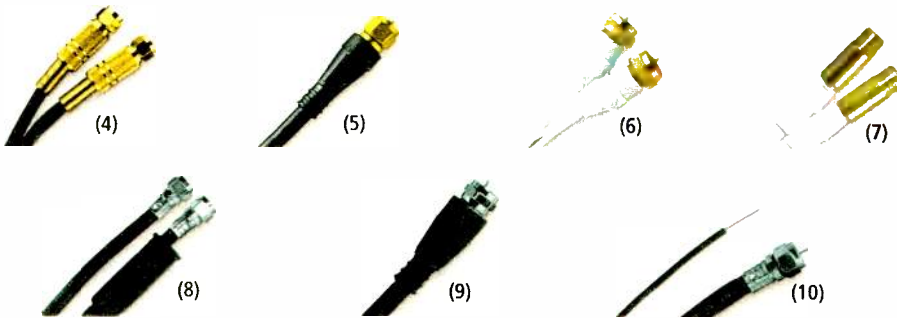

High-performance RG-6 coax cables

Go with the best! Each cable is specially designed for maximum signal transfer, dependability and minimum interference pickup

Fig.	Description	Length	Cat. No.	Price
4	Low-loss RG-6 cable with gold-plated screw-on "F" connector at each end is an excellent choice for basic VCR-to-TV hookup.	3 ft.	15-1541	6.99
		6 ft.	15-1542	7.99
		12 ft.	15-1543	9.99
5	Low-loss RG-6 cable with weatherproof silicone-filled "F" connector at each end. Ideal for outdoor TV antenna hookup.	50 ft.	15-1548	14.99
		100 ft.	15-1549	19.99
6	Easy-to-route mini coax has a gold-plated "F" connector at each end. Use for basic VCR-to-TV hookup.	6 ft.	15-1560	9.99
		12 ft.	15-1561	12.99
7	Flat coax cable can be run under a closed window. Gold-plated male "F" connector at each end.	16"	15-1565	14.99
8	RG-6QS coax cable has Quadruple Shielding for high interference rejection—use in areas with high levels of electrical noise from appliances or computers. "F" connector at each end	25 ft.	15-1567	19.99
		50 ft.	15-1568	29.99
		100 ft.	15-1569	39.99
9	RG-6 cable. "F" connector at each end.	25 ft.	15-1571	6.49
10	RG-6 cable with built-in ground wire. Ideal for satellite dish hookup.	50 ft.	15-1572	19.99

HOOKUP ACCESSORIES

Related items on following pages:

Outdoor Cables and Connectors: page 194 • Splitters and Switches: page 195
Bulk Cable & Tools: page 196 • TV and RF Connectors & Adapters: page 197

S-Video and Fiber Optic Connections

The future of home entertainment is here. DVD, HDTV (High-Definition TV), mini-disc and CD players are available now with performance-enhancing optical-digital audio outputs. RadioShack has the cables you need to take advantage of these new optical-digital connections and the increasingly popular S-video hookups on many satellite receivers, DVD players and VCRs.