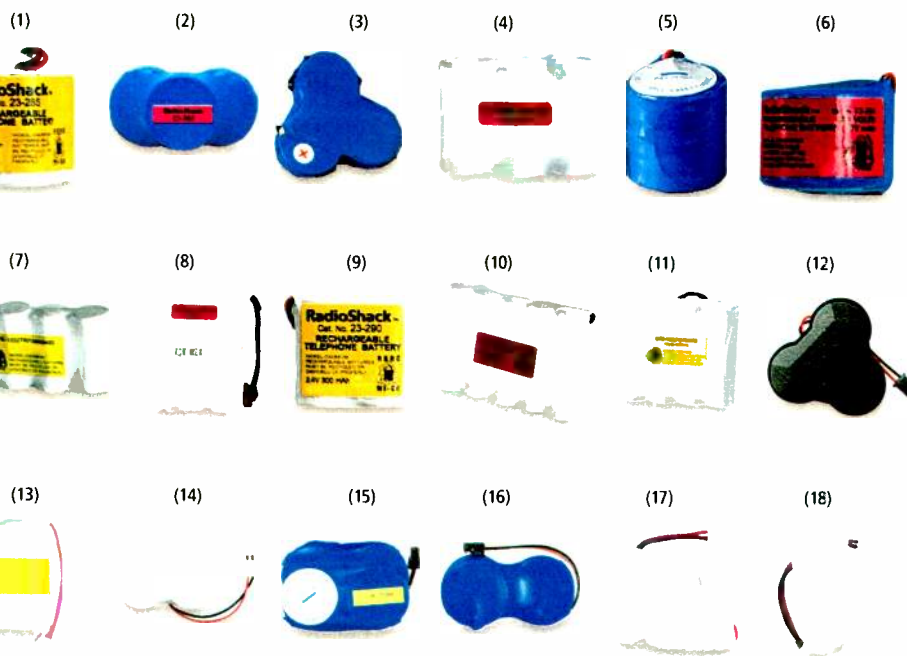

We'll Keep You Talking

Replace those tired or dead cordless phone batteries with a fresh set of RadioShack rechargeables!

Choosing the right battery for cordless phones

Look at the photos below and select the right battery configuration.

Choosing the connector that fits your need

Be sure the black and red wires are in the same position.