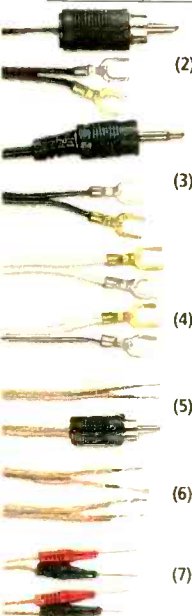

- (2) **Phono (RCA) plug to lug.** Has plug at one end, color-coded lugs at other. 24-gauge conductors. 24 feet. 42-2450 **2.99**
- (3) **12 feet.** 42-2449 **2.49**
- (3) **1/8" mini phone plug to lug.** 12 feet long with 24-gauge conductors. 42-2454 **2.49**
- (4) **Lug to lug.** Color-coded lugs each end, ideal for screw terminals. 24-gauge conductors. 24 feet. 42-2446 **2.49**
- 12 feet. 42-2447 **1.99**
- (5) **Phono plug to tinned wire.** 24 feet, with 18-gauge conductors. 42-2457 **4.99**
- (6) **Tinned wire at each end.** 24 feet, 18-gauge conductors. 42-2456 **4.49**
- (7) **Pin connectors at each end.** 24 feet, 18-gauge conductors. 42-2455 **4.99**