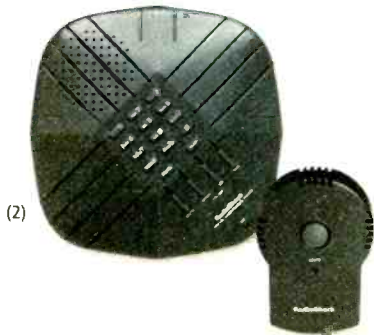

Acoustic mat

New Full-duplex conference speakerphone

(2) Perfect for conference-call meetings—keeps the conversation flowing between parties without the speaker cutting in and out. Mute button keeps private comments from being overheard. Comes with extension microphone and 15-foot microphone extension cord. Hearing aid compatible. Redial, flash. Adjustable volume control.

43-2006 ..... 179.99

4-line business phone

(3) **System 411.** Expandable to 12 stations. Full Centrex/PABX compatibility. Line-usage LEDs show which lines are busy. Two-way intercom with paging. Do Not Disturb button. Four line-ringer controls. Desk or wall. Requires 9V battery. *Not compatible with 43-461 or 43-463.*

43-456 ..... 129.99

2-line office phone with intercom

(4) **System 212.** Intercom system expandable to 12 stations. Page one or all stations. Allows 3-way conferencing. 20 one-touch memories. Line lock for privacy. Buttons for lines, hold, intercom, page, speakerphone, more. Requires 3 "AAA" batteries for backup. *Not compatible with 43-456.* *Compatible with 43-461.*

43-463 ..... 139.99

Caller ID Server. Works for up to 12 phones. Was $199.99 in '99 catalog **RSU 11666195** ... **New Low Price! 99.99**

4-line speakerphone with intercom

(5) **System 612.** Perfect for inter-office conferences—expands to 12 stations. Features 3-way conferencing and hands-free speakerphone. LCD display shows time, date, timer, station, phone number. Line lock for privacy. Requires 3 "AAA" batteries for memory backup. *Not compatible with 43-456.* *Compatible with 43-463.*

43-461 ..... 179.99