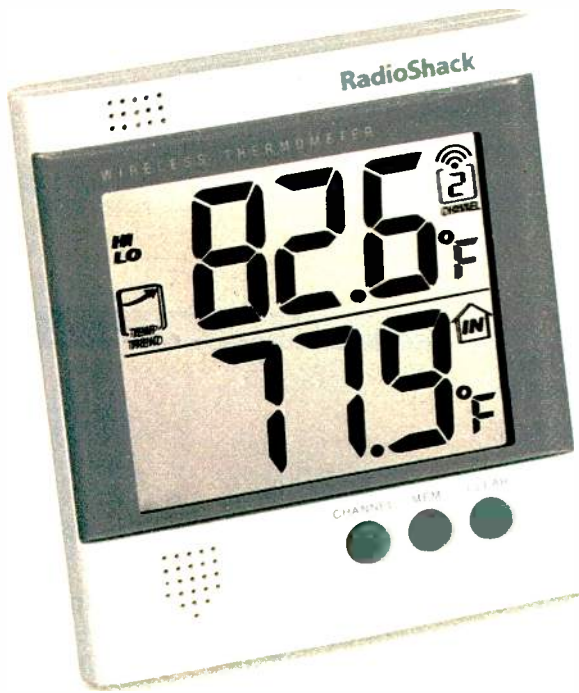

No wires! Mount sensors where you need to know temperature