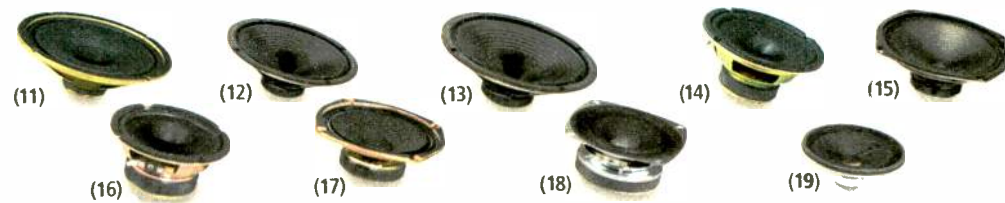

Wide-range speakers—perfect replacements for stereos, TVs, radios

Fig.	Size	Cap. (Watts) RMS/Max.	Effective Range (Hz)	Magnet Wt. (Oz.)	Cat. No.	Each
11	8"	15/30	50-18,000	10.0	40-1286	19.99
12	8"	5/10	90-20,000	5.3	40-1272	12.99
13	8"	5/10	75-25,000	2.8	40-1271	9.99
14	6"	7/14	55-12,000	9.8	40-1285	14.99
15	6"	2.5/5	90-20,000	2.8	40-1242	7.99
16	5"	10/20	90-20,000	9.8	40-1284	12.99
17	5"	2/5	150-10,000	2.8	40-1240	6.99
18	4"	3/9	80-15,000	6.8	40-1197	12.99
NEW 19	3"	2/4	230-8,000	.36	40-254	4.99

COMPLIANCE (Vas). The relative stiffness of a speaker cone's suspension. The larger the speaker, the higher the number is.

CROSSOVER NETWORK. A circuit that splits the audio frequencies into different bands for application to individual speakers.

DUAL VOICE COIL. Allows the very low bass effects from stereo channels to be reproduced by a single subwoofer.

DYNAMIC SPEAKER. A speaker that uses a voice coil and a magnet in its driving element.

FREE-AIR RESONANT FREQUENCY (F₀). The lower limit of a speaker's ability to reproduce lows accurately.

FULL-RANGE SPEAKER. A speaker designed to reproduce all or most of the sound spectrum.

PEAK POWER RATING. The maximum power, in watts, that can be applied to a speaker over a very short period of time without causing damage.

PIEZOELECTRIC TWEETER. High-frequency speaker that uses a crystal or ceramic element in place of a magnet, voice coil and cone.

RESONANCE MAGNIFICATION (Q_{TS}). The tendency of a speaker to reach peak output operating at the free-air resonant frequency.

RMS (CONTINUOUS) POWER RATING. The average power, in watts, that can be safely applied to a speaker over a long period of time.

SOUND PRESSURE LEVEL (SPL). Measures speaker efficiency. The higher the number, the more efficient (and loud) the speaker will be.

QUESTION:

How loud can I play these speakers?

ANSWER:

Sound Pressure Level, measured in decibels, is the most crucial factor, not the power handling rating. As its definition (above) indicates: the higher the decibel sensitivity rating, the more efficient (and loud) the speaker will be.

For example:

Speaker A has an 88.6dB rating and Speaker B has a 92dB rating when each is powered by a 1-watt amplifier. In order to reach an ear-splitting rock concert level of 115dB, Speaker A needs a 512-watt amplifier; while Speaker B—a more efficient speaker—needs only a 256-watt amplifier to reach 116dB.

As this example illustrates, it is better to invest in efficient speakers than to make the more expensive investment in high-power amplifiers.