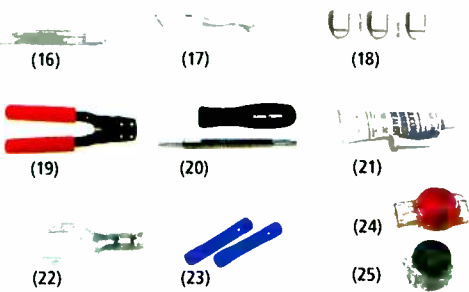

Wire connectors and tools

Fig.	Description	Cat. No.	Price
16	4" nylon wire ties	278-1632	30/1.59
17	Universal wire clips	278-1647	10/2.79
18	Telephone wire clips	278-1667	9/1.49
19	Phone connector crimping tool	64-410	7.99
20	Reversible screwdriver	64-1950	2.79
21	Silicone rubber sealer	64-2314	2.99
22	Insulation-piercing spade lugs	64-3070	24/1.49
23	Insulated butt connectors	64-3073	24/1.49
24	Weather-sealed splice connectors	64-3080	4/2.19
25	Weather-sealed tap connectors	64-3081	4/2.19