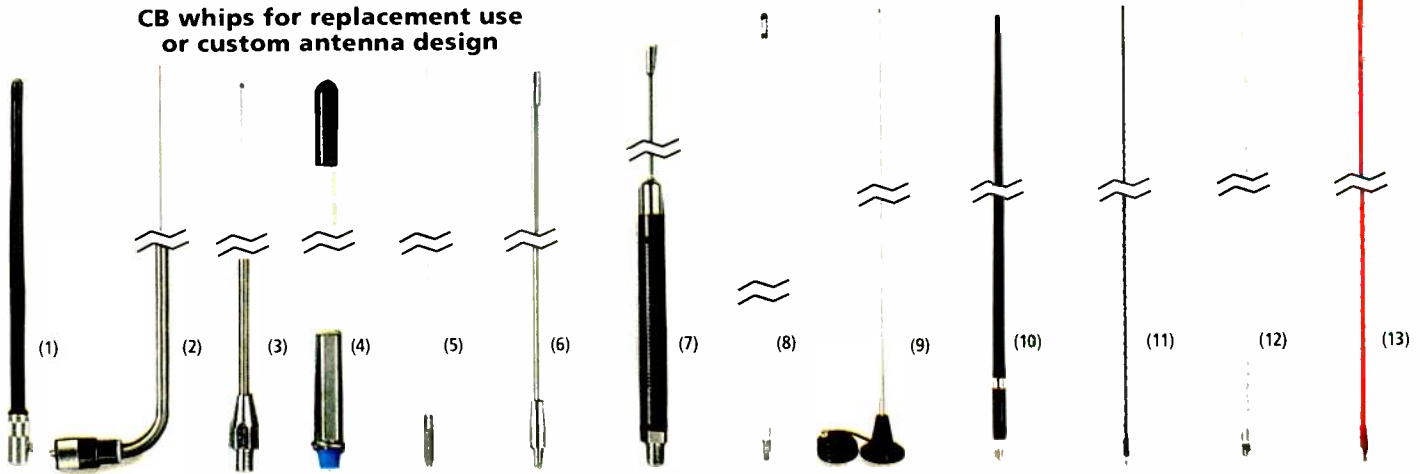

Everything in CB Antennas

CB radio is back in a big way—and so is the need for mobile CB antennas and replacement parts. Your nearby RadioShack stocks a wide selection, and we can ship custom and hard-to-find items fast, direct to your door through RadioShack Unlimited. There are lots more than shown here!

CB whips for replacement use or custom antenna design

- (1) Flexible "rubber ducky". Fits most walkie-talkies. 12" long. **RSU 10459949** 9.99
- (2) Back-of-set CB antenna. Right-angle design. Connects directly to CB. About 13 3/4" high. **21-921** 9.99
- (3) 102" stainless steel whip. Standard 3/8"-24 thread. **21-903** 14.99
- (4) 102" fiber glass whip. Standard 3/8"-24 thread. **21-905** 14.99
- (5) Adjustable 48" fiber glass whip. Can be adjusted at base and fine-tuned for the desired channel. Standard 3/8"-24 thread. **21-974** 13.99
- (6) 39" stainless steel whip with adapter. Replacement for use with our #21-904, #21-908, #21-940 and #21-972 mobile CB antennas and many others. **21-952** 6.99
- (7) "All-terrain" whip. Extra-rugged 66" base-loaded steel whip. Built to last! **21-988** 18.99
- (8) Fiber glass whip with weather band resonator. For CB/Weatheradio combos. Delivers 3 times the weather signal as our best-selling antenna, without compromising CB performance. 48" long. **RSU 10456713** 16.99

Building or repairing a CB antenna? See our selection of mounts, springs and cables on page 87.

High-efficiency antenna kit and CB whip elements

Fig.	Description	Cat. No.	Price
9	Magnet-mount, base-loaded 36" antenna kit with prewired 17-ft. cable and PL-259 connector	RSU 11649332	19.99
10	"Rubber duck" 15" whip element	RSU 11649340	18.99

CB whip elements in choice of black, white or red

Break-resistant long-filament fiber glass 3/8" rod, helically wound with 20-gauge copper wire and terminated with standard 3/8"-24 thread. Same as kits below.

Fig.	Length	Color	Cat. No.	Price
11	3 ft.	Black	RSU 11649266	9.99
12	3 ft.	White	RSU 11649274	9.99
13	3 ft.	Red	RSU 11649282	9.99
—	4 ft.	Black	RSU 11649290	10.99
—	4 ft.	White	RSU 11649308	10.99
—	4 ft.	Red	RSU 11649316	10.99