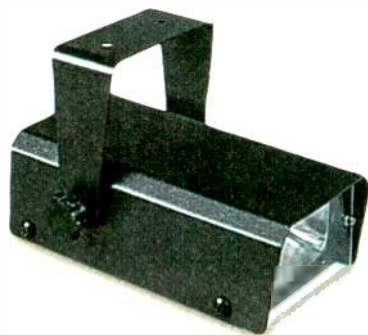

Mini-strobe/flasher light

A portable version of the popular wide-angle strobe, this light is perfect for parties, dances, and DJs. Variable flash rate can make party-goers seem to be moving at different speeds. UL listed AC.

42-3048 ..... **34.99**