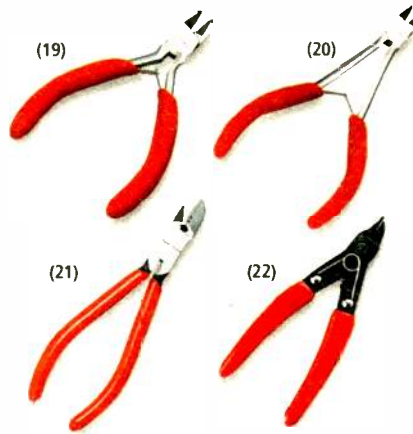

Wire cutters

(19) **4 1/4" diagonal-cutting mini pliers.** Non-slip handles, leaf-spring action. **64-2043** **4.99**
(20) **5 1/2" diagonal-cutting pliers with extra-long non-slip handles.** Leaf-spring action. **64-2044**, ... **6.99**
(21) **6 1/4" diagonal-cutting pliers with wire stripper.** Strips 12 and 14-gauge wire. **64-2045** **6.99**
(22) **5" nippy cutters.** Flush cutting—trims leads close to PC boards. Spring action. **64-1833** **3.99**
Phone installation tool. (Not shown). Installs spade lugs, butt connectors and terminals on phone wiring. Great for computer crimp connectors, too. **64-410** **7.99**