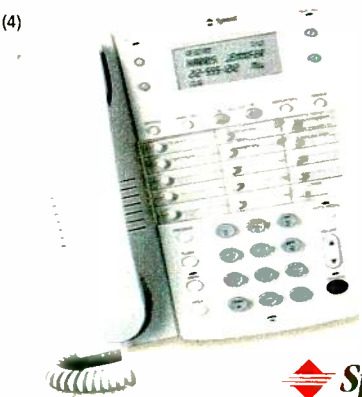

Phones With Caller ID and More!

Exciting new convenience features are being packed into phones these days. Come in and check them out.

New Big-button phone with Caller ID and Call Waiting ID*

(1) **CID SYS999**. Stores 50 Caller ID phone numbers. Three Emergency Memory buttons give you one-touch dialing of your local police, fire and ambulance services. VIP feature lets you store callers' names in a special memory; when someone on the VIP list calls, the phone lets you know by a special signal. Voicemail indicator. New-call indicator. Time and date display. **43-999** **79.99**

Speakerphone and Caller ID* with 60-number memory

(2) **SYS-1350**. Caller ID memory stores up to 60 number-only or number & name messages, includes Call Waiting ID. 3-line LCD display. Delete, callback and flash buttons. New-call display. 20-number memory. Headset jack lets you add a headset for hands-free use. Requires one 9V battery. **43-987** **89.99**

(3) **New Over-the-head phone headset**. Talk hands free! Can be used with cordless phone, cellular, PCS, corded—any phone with a 2.5mm headset jack. Adjustable microphone boom. **43-1951** **19.99**

Caller ID and Call Waiting ID* speakerphone with VMWI

(4) **Sprint SP-903**. 99-name/number Caller ID memory. Speakerphone for hands-free use. Voicemail Waiting Indicator (VMWI) alerts you to new messages on subscribed voicemail service. One-touch dialing of the name/number displayed in the Caller ID window. 28 one-touch speed-dial memories. Hold, redial, flash. Hands-free mute. Requires 4 "AA" batteries. **43-5903** **89.99**

99-memory Caller ID and Call Waiting ID* with Voicemail Waiting Indicator