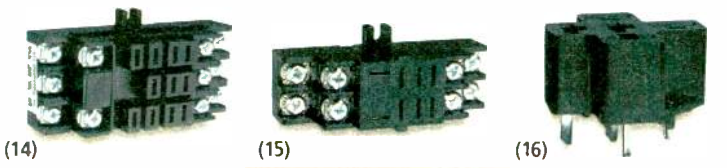

General purpose relays

Fig.	Voltage	Contacts	Amps	Cat. No.	Each
1	12VAC	DPDT	10	RSU 12131140	13.59
1	24VAC	DPDT	10	RSU 12131165	13.59
1	120VAC	DPDT	10	RSU 12131157	16.99
1	240VAC	DPDT	10	RSU 12131173	14.19
1	12VDC	DPDT	10	RSU 12131181	14.39
1	24VAC	DPDT	10	RSU 12131199	15.49
1	24VAC	3PDT	10	RSU 12131215	18.79
1	120VAC	3PDT	10	RSU 12131207	19.29
1	12VDC	3PDT	10	RSU 12131223	19.89
1	24VDC	3PDT	10	RSU 12131231	20.49
2	120VAC	DPDT	10	RSU 12131249	20.19
2	12VDC	DPDT	10	RSU 12131256	20.19
3	24VAC	DPDT	10	RSU 12131272	11.39
3	120VAC	DPDT	10	RSU 12131264	11.39
3	12VDC	DPDT	10	RSU 12131280	10.39
3	24VDC	DPDT	10	RSU 12131298	10.39
3	24VAC	3PDT	10	RSU 12131314	13.69
3	120VAC	3PDT	10	RSU 12131306	13.69
3	12VDC	3PDT	10	RSU 12131322	12.69
3	24VDC	3PDT	10	RSU 12131330	12.79
4	12VAC	DPDT	10	RSU 12131348	10.69
4	24VAC	DPDT	10	RSU 12131363	10.79
4	120VAC	DPDT	10	RSU 12131355	11.19
4	12VDC	DPDT	10	RSU 12131371	10.59
4	24VDC	DPDT	10	RSU 12131389	10.59
5	5-6VDC	DPDT	2	RSU 12131413	5.39
5	12VDC	DPDT	2	RSU 12131397	5.39
5	24VDC	DPDT	2	RSU 12131405	5.39
6	12VDC	SPST-NO	40	RSU 12131421	7.69
6	12VDC	SPDT	70	RSU 12131470	8.19
6	12VDC	SPST-NO	70	RSU 12131447	9.99
7	120VAC	DPDT	20	RSU 12131488	17.69
7	12VDC	DPDT	20	RSU 12131496	17.69
8	5VDC	SPST-NO	1/2	RSU 12131504	4.39
8	5VDC	SPST-NO	1/2	RSU 12131512	5.59
8	5VDC	DPDT-NO	1/2	RSU 12131520	6.49
8	12VDC	SPST-NO	1/2	RSU 12131538	5.39
9	5-6VDC	SPST	10	RSU 12131561	3.59
9	12VDC	SPST	10	RSU 12131546	3.59
9	24VDC	SPST	10	RSU 12131553	3.59
10	5VDC	DPDT	1	RSU 12131595	5.99
10	6VDC	DPDT	1	RSU 12131603	4.49
10	12VDC	DPDT	1	RSU 12131579	4.49
10	24VDC	DPDT	1	RSU 12131587	7.29

Springs and sockets

Fig.	Type	Fits Fig.	Pins	Cat. No.	Each
11	Spring	4	—	RSU 12131611	5/1.69
11	Spring	3	—	RSU 12131629	5/2.49
12	Socket	1	8	RSU 12131637	6.19
13	Socket	1	11	RSU 12131645	9.49
14	Socket	3	11	RSU 12131652	10.49
15	Socket	4	8	RSU 12131660	9.89
16	Socket	6	5	RSU 12131678	1.99