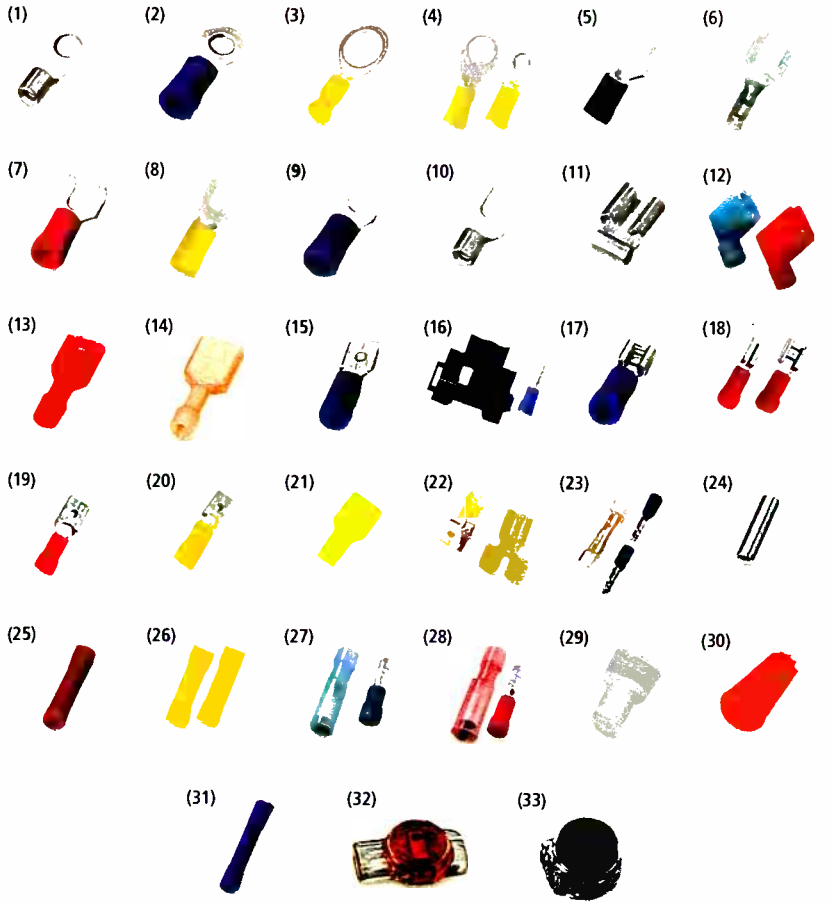

Connectors & terminals