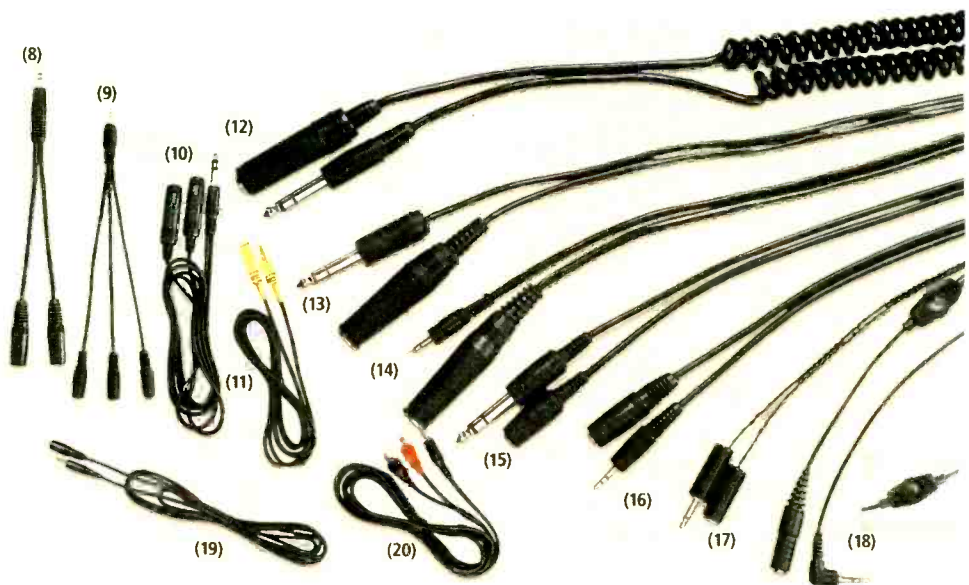

Super selection of speaker cables

Don't let a poor hookup spoil your music. These quality RadioShack cables are individually pretested to assure perfect connections.

(1) With phono RCA-type plugs

Gauge	Feet	Color	Cat. No.	Each
18	50	Brown	42-2480	8.99
18	24	Brown	42-2478	5.19
18	12	Brown	42-2479	4.19
24	24	Gray	42-2392	3.99
24	24	White	42-2430	3.99
24	12	Gray	42-2445	2.99
24	12	White	42-2431	2.99

- (2) **Phono (RCA) plug to lug.** Has plug at one end, color-coded lugs at other. 24-gauge conductors. 24 feet. 42-2450 ..... **2.99**
- (3) **12 feet.** 42-2449 ..... **2.49**
- (3) **1/8" mini phone plug to lug.** 12 feet long with 24-gauge conductors. 42-2454 ..... **2.49**
- (4) **Lug to lug.** Color-coded lugs each end, ideal for screw terminals. 24-gauge conductors. 24 feet. 42-2446 ..... **2.49**
- 12 feet. 42-2447 ..... **1.99**
- (5) **Phono plug to tinned wire.** 24 feet, with 18-gauge conductors. 42-2457 ..... **4.99**
- (6) **Tinned wire at each end.** 24 feet, 18-gauge conductors. 42-2456 ..... **4.49**
- (7) **Pin connectors at each end.** 24 feet, 18-gauge conductors. 42-2455 ..... **4.99**