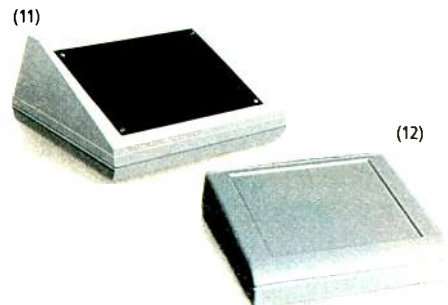

(11) Control console cabinets

Molded cases have separate, easy-to-drill aluminum top and back panels for keyboard, switches, lights, connectors.

Overall Size	Color	Cat. No.	Each
8 x 10 x 4"	Bone	270-216	16.49
5 x 7 x 3"	Bone	RSU 11340569	19.99