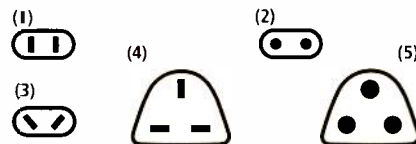

- (1) PAC-1—For North, Central, and South America. RSU 11650124 ..... 2.49
- (2) PBC-1—For Continental Europe. RSU 11649126 ..... 2.49
- (3) PCC-1—For Australia/New Zealand. RSU 11649134 ..... 2.49
- (4) PDC-1—For Great Britain/Hong Kong. RSU 11649142 ..... 4.99
- (5) PEC-1—For India/South Africa. RSU 11650116 ..... 4.99