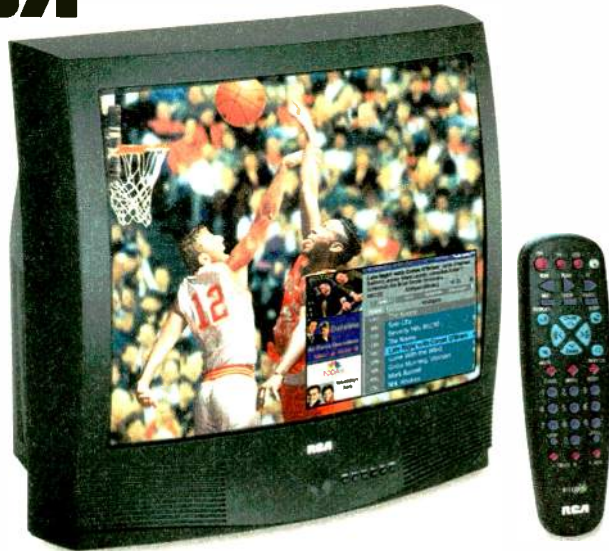

RCA

New RCA® 27" color TV with Picture-in-Picture

Digital Comb Filter virtually eliminates blurred color edges and dot crawling to deliver a new level of picture sharpness and detail. Picture-in-Picture lets you watch two programs at the same time, so you don't miss any action (2nd video source required). Guide Plus+™ On-Screen interactive Program Guide gives you up to 7 days of program listings, one-touch recording, and more—plus, there's no additional monthly fees or additional equipment needed. V-Chip lets parents block programs rated as violent or objectionable by the broadcast industry. Audio/video inputs. S-VHS input. Many more features. Remote requires 2 "AA" batteries. **16-2087 . . . . 399.99**

Guide Plus+ is a trademark of Gemstar Development Corp.

Crisp, Clear Pictures and Super Features

These RCA televisions combine outstanding performance with innovative design and easy-to-use features. See the difference at RadioShack today!