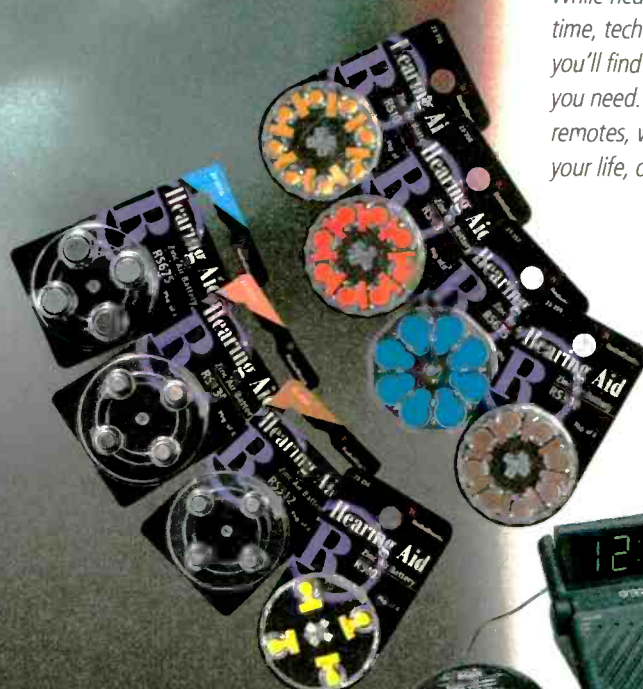

WE CARE ABOUT YOUR NEEDS.

RadioShack®

Products THAT HELP MAKE LIFE EASIER

While hearing and eyesight usually don't improve over time, technology certainly does. And at RadioShack, you'll find all the latest eye and ear-friendly electronics you need. From extra loud alarm clocks to big-button TV remotes, we've got over 30 products that can help make your life, or the lives of your loved ones, a little easier.

Hearing-aid batteries stay FRESH until you need them

Air-sealed for long life. See page 349.
4-pack, 2.99 8-pack, 4.99 16-pack, 8.99