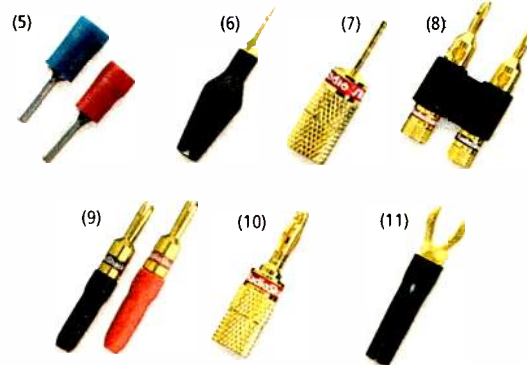

Megacable connectors

- (5) **Crimp-on pin connectors.** 10-piece set includes five for 18-14 gauge wire, five for 16-14 gauge wire. Two colors. **64-3095 Set of 10/1.49**
- (6) **Gold-plated crimp-on flat pin connectors.** Set includes two red, two black. **10-12 gauge wire. 278-310 Set of 4/2.99**
14-16 gauge wire. 278-317 Set of 4/2.99
- (7) **Gold-plated twist-on pin connectors.** Two-piece design. Includes two red, two black. **10-12 gauge wire. 278-309 Set of 4/9.99**
14-16 gauge wire. 278-320 Set of 4/9.99
- (8) **Gold-plated dual banana plug.** For audio and speaker applications. **278-308 5.99**
- (9) **New Gold-plated locking banana plugs.** Lock in place to prevent pulling out. Requires soldering. Includes one red, one black. **278-307 Set of 2/6.99**
- (10) **Gold-plated twist-on banana plugs.** For 12-gauge wire. One black, one red. **278-306 Set of 2/5.99**
- (11) **Gold-plated snap-spade connectors.** Crimp-on. Set includes four red, four black. **10-12 gauge wire. 278-311 Set of 8/4.99**
14-16 gauge wire. 278-316 Set of 8/4.99