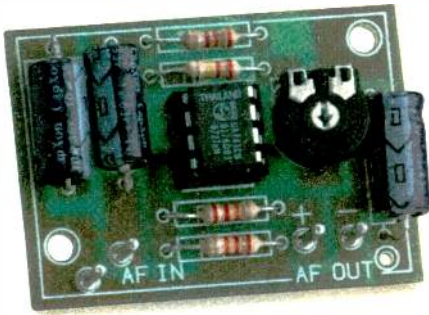

Universal audio preamplifier with adjustable output level

Ideal for boosting a low-level audio signal from a microphone or musical instrument pickup. Maximum input signal: 40mV. Output impedance: 1k ohm. Frequency response: 20-20,000Hz $\pm$ 3dB. Requires 10 to 30VDC, 10mA.

RSU 12127130 ..... 9.99