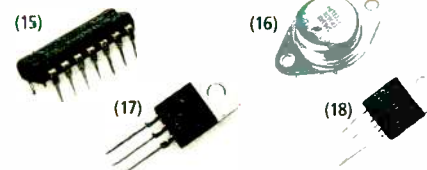

Type	Volts	Case	Cat. No.	Each
1K60	40	DO-7	RSU 11462918	1.19
1N34A	75	DO-7	RSU 11318516	.49
1N60	100	DO-7	RSU 11319340	.49
1N914	100	DO-35	RSU 11319464	.49
1N914A	100	DO-35	RSU 11319472	.49
1N995	15	DO-7	RSU 11319506	2.69
1N4140	100	Axial-9	RSU 11318607	1.19
1N4148	100	DO-35	RSU 11318615	.49
1N4448	100	DO-35	RSU 11462058	.49
1N4454	75	DO-35	RSU 11462066	1.19
1N4620A	3.3	DO-7	RSU 11318631	1.19
1N4679	2.0	DO-41	RSU 11318649	1.19
1N4680	2.2	DO-41	RSU 11318656	1.19
1N4691	6.2	DO-41	RSU 11318664	5.29
1N4731	4.3	DO-41	RSU 11318680	1.19
1N4732	4.7	DO-41	RSU 11318706	1.29
1N4736	6.8	DO-41	RSU 11318755	1.19
1N4737	7.5	DO-41	RSU 11318771	1.19
1N4741	11	DO-41	RSU 11318805	.59
1N4933	50	DO-41	RSU 11318912	.49
1N4933G	50	DO-41	RSU 11318920	1.19
1N4934	100	DO-41	RSU 11318938	.49
1N4935	200	DO-41	RSU 11462256	.49
1N4935G	200	DO-41	RSU 11318946	1.19
1N4936	400	DO-41	RSU 11388899	.49
1N4937	600	DO-41	RSU 11318953	.49
1N5391	50	DO-15	RSU 11319191	1.19
1N5392	100	DO-15	RSU 11319209	1.19
1N5393	200	DO-15	RSU 11319217	1.19
1N5399G	1000	DO-15	RSU 11319225	1.19
1N5711	70	DO-35	RSU 11319282	1.19
1N5807	50	Axial-4	RSU 11319290	1.19
1N5817	20	DO-41	RSU 11319308	.49
1N5818	30	DO-41	RSU 10634491	.49
1N5819	40	DO-41	RSU 11319316	.49
1N5820	20	DO-41	RSU 11480100	.79
1N5821	30	DO-41	RSU 11480118	.79
1N5822	40	DO-41	RSU 11319324	.79
1N6263	60	DO-35	RSU 11319381	1.19
1N6283A	28.2	DO-35	RSU 11319571	1.19
1S188	60	DO-7	RSU 11388907	1.89
1S553	20	DO-35	RSU 11319613	1.19
1S953	35	DO-35	RSU 11319621	1.19
1S1555	35	DO-35	RSU 11319522	1.19
1S1585	35	DO-35	RSU 11319530	1.19
1S1588	35	DO-35	RSU 11319548	1.19

Adjustable voltage regulators

- (15) LM723. Adjustable from 2 to 37VDC output. 150mA maximum. 14-pin DIP case. 276-1740 ..... 99¢
- (16) LM350K. Adjustable 1.2 to 33VDC. TO-3 case. RSU 11516119 ..... 9.99
- (17) LM317T. 1.2 to 27VDC. Heat sink required for max. current rating of 1.5 amps. TO-220 case. 276-1778 ... 1.99
- (18) LM350T. Adjustable 1.2 to 33VDC. TO-220 case. RSU 11481397 ..... 6.99

1-watt Zener diodes

Type	Volts	Case	Cat. No.	Pkg. of 2
1N4728A	3.3	DO-41	RSU 12134680	.99
1N4730A	3.9	DO-41	RSU 12134698	.99
1N4731A	4.3	DO-41	RSU 12134706	.99
1N4733A	5.1	DO-41	276-565	.99
1N4734A	5.6	DO-41	RSU 11928405	.99
1N4735A	6.2	DO-41	276-561	.99
1N4736A	6.8	DO-41	RSU 11928389	.99
1N4737A	7.5	DO-41	RSU 12134714	.99
1N4738A	8.2	DO-41	RSU 11928363	.99
1N4739A	9.1	DO-41	276-562	.99
1N4740A	10.0	DO-41	RSU 11928348	.99
1N4741A	11.0	DO-41	RSU 11929197	.99
1N4742A	12.0	DO-41	276-563	.99
1N4744A	15.0	DO-41	276-564	.99
1N4745A	16.0	DO-41	RSU 11928504	.99
1N4746A	18.0	DO-41	RSU 11928488	.99
1N4747A	20.0	DO-41	RSU 11928470	.99
1N4748A	22.0	DO-41	RSU 11929015	.99
1N4749A	24.0	DO-41	RSU 11928454	.99
1N4750A	27.0	DO-41	RSU 11929031	.99
1N4751A	30.0	DO-41	RSU 11928538	.99
1N4752A	33.0	DO-41	RSU 11928546	.99

500mw Zener diodes

Type	Volts	Case	Cat. No.	Pkg. of 2
1N5221B	2.4	DO-35	RSU 11673431	.89
1N5226B	3.3	DO-35	RSU 11673449	.89
1N5228B	3.9	DO-35	RSU 11673456	.89
1N5229B	4.3	DO-35	RSU 11673464	.89
1N5231B	5.1	DO-35	RSU 11673472	.89
1N5232B	5.6	DO-35	RSU 11673480	.89
1N5233B	6.0	DO-35	RSU 11673498	.89
1N5234B	6.2	DO-35	RSU 11928462	.89
1N5235B	6.8	DO-35	RSU 11928421	.89
1N5236B	7.5	DO-35	RSU 12134581	.89
1N5237B	8.2	DO-35	RSU 11928413	.89
1N5239B	9.1	DO-35	RSU 12134599	.89
1N5240B	10.0	DO-35	RSU 11928447	.89
1N5241B	11.0	DO-35	RSU 12134607	.89
1N5242B	12.0	DO-35	RSU 11929049	.89
1N5245B	15.0	DO-35	RSU 11929056	.89
1N5246B	16.0	DO-35	RSU 11928553	.89
1N5248B	18.0	DO-35	RSU 12134615	.89
1N5250B	20.0	DO-35	RSU 12134623	.89
1N5251B	22.0	DO-35	RSU 12134631	.89
1N5252B	24.0	DO-35	RSU 12134649	.89
1N5254B	27.0	DO-35	RSU 12134656	.89
1N5256B	30.0	DO-35	RSU 12134664	.89
1N5257B	33.0	DO-35	RSU 12134672	.89

400mW Zener diodes

Type	Voltage	Case	Cat. No.	Pkg. of 2
1N746A	3.3	DO-35	RSU 11673506	.79
1N748A	3.9	DO-35	RSU 11673514	.79
1N749A	4.3	DO-35	RSU 11928561	.79
1N751A	5.1	DO-35	RSU 11673522	.79
1N752A	5.6	DO-35	RSU 11928512	.79
1N753A	6.2	DO-35	RSU 11928496	.79
1N755A	7.5	DO-35	RSU 11673530	.79
1N759A	12.0	DO-35	RSU 11673548	.79