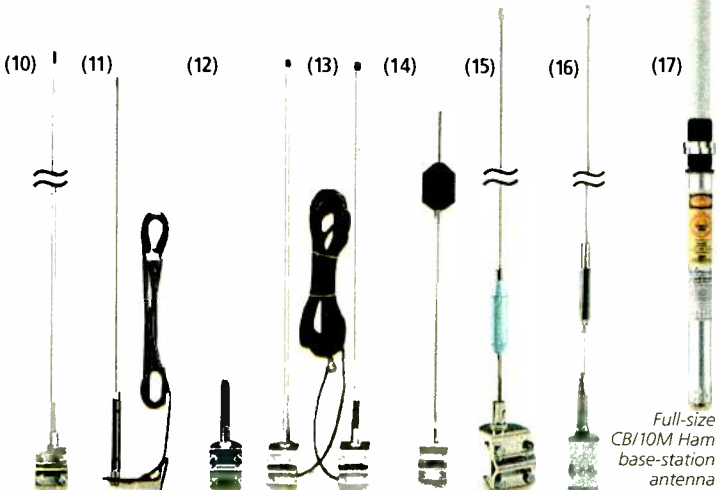

- (14) **New Deluxe mirror-mount CB/10-meter Ham antenna.** Handles up to 2000 watts for Ham use. Large center loading coil uses 10-gauge wire and is positioned high for lowest SWR. Extra-large ball eliminates damaging corona discharge in high-power applications. 66" high overall. With prewired cable. **21-804** **49.99**
- (15) **Single trucker II antenna.** Heavy duty. Mounts on truck mirror. 58" high overall. 10-foot cable. **21-941** **28.99**
- (16) **Gutter-clamp antenna.** No holes to drill. Mounts on vehicle rain gutter. Steel whip. About 37" overall. 10-foot cable. **21-909** **24.99**
- (17) **New CB/10-meter Ham base-station antenna.** Omnidirectional. Features UV-protected 3-section fiberglass radiator and dual tuning rings to help you achieve minimum SWR. 17¼-ft. overall. Rated 2000 watts max. Cable extra. **21-869** **69.99**

New Ground plane kit for Fig. 17. (not shown) Three 6-ft. radials improve performance—lowers angle of radiation to direct more signal toward the horizon. **RSU 12133914** **29.99**

*Magnet-mount antennas stay in place on flat, metal surfaces at highway speeds. Not recommended for use on vinyl roofs. Note: antennas and elements not shown to scale. Items with an RSU number are available for fast shipment direct to your door from RadioShack Unlimited™, or see our selection of products at RadioShack.com. Shipping and pricing information on page 395.