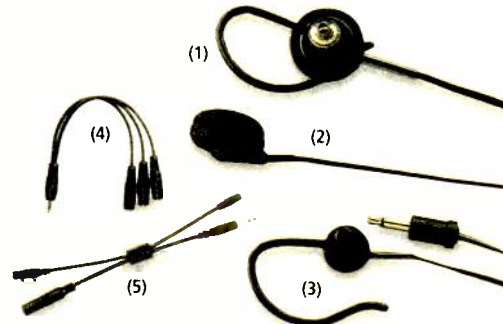

In-ear monaural earphones and headphone accessories

- (1) **Deluxe monaural earphone with 25-ft. cord.** Flexible earclip, 1/8" plug. **33-178 . . . . . 5.99**
  With 10-ft. cord. **33-177 . . . . . 3.99**
- (2) **Monaural earphone with 1/8" plug.** Ideal for pocket TVs. 3 1/4-ft. cord. **33-1002 . . . . . 1.99**
- (3) **Monaural earphone with 1/8" plug.** Earclip with 3 1/4-ft. cord. **33-175 . . . . . 1.99**
  With 1/2" mini plug. (Not shown). **33-174 . . . . . 1.99**
- **Headphone volume control.** One-foot long in-line volume control. 1/8" stereo jack/plug. (Not shown). **42-2459 . . . . . 4.99**
- (4) **New Three-way 1/8" stereo Y adapter.** Use three sets of headphones on one stereo. **42-2458 . . . . . 6.99**
- **Two-way 1/8" stereo Y adapter.** Use two sets of headphones on one stereo. (Not shown). **42-2463 . . . . . 4.99**
- (5) **New 1-ft. spider cable.** Gold-plated 1/4" and 1/8" plugs on one end, 1/4" and 1/8" jacks on other. **42-2498 . . . . . 7.99**