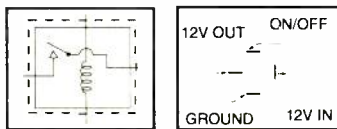

30A automotive relay

(5) For switching lighting and accessories. SPST contacts rated 30 amps.

275-226 ..... 5.99