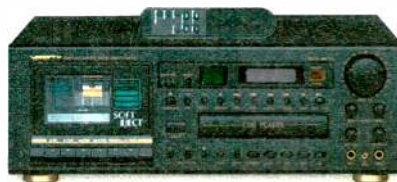

CD+Graphics player turns your TV into a karaoke system

CD+G-3000. Sing the lyrics on TV when used with CD+Graphics discs. Use your TV's own speaker(s)

for sound, or hook to stereo system for professional-quality karaoke entertainment. Built-in 19-step digital key controller to change key of the music. Two microphone inputs with separate volume controls. Variable digital echo makes anyone sound like a star. Multiplex vocal elimination on any karaoke CDs. Includes remote control. AC powered. **RSU 12039392** 449.99