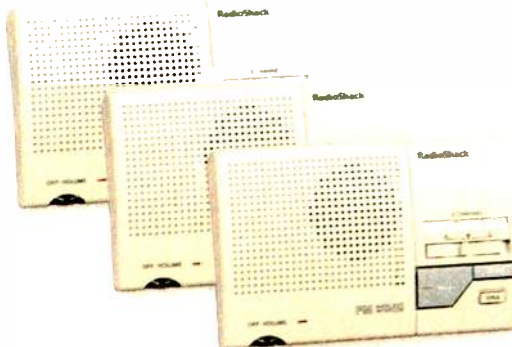

3-station wireless FM intercom

Three-channel system lets you talk with one station or with the two other stations at once. Call tone alerts one station that a message is coming. Talk-bars lock for hands-free dictation and allow use as a room monitor. No wiring—just plug each station into an AC outlet. You can easily move stations from room to room or add more to expand the system. **43-490 ..... 99.99**