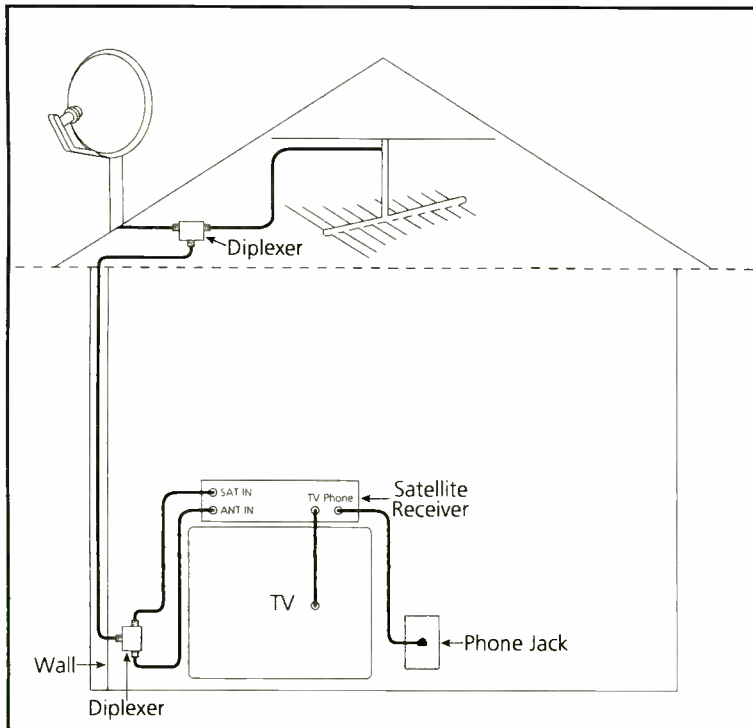

Option 2—Satellite installation with attic TV antenna

It's simple to add an attic antenna when you install a DIRECTV System. With assistance from your local RadioShack associate, select the proper antenna and install it in your attic. Use two diplexers to run both the TV and satellite signals through one wire to your satellite receiver. See grounding info below*

We've Got What You Need to Get Connected

RadioShack can help you get the best reception possible. With a DIRECTV® system, you get spectacular digital picture and sound. When you add an outdoor antenna, you'll add local networks to the best selection of entertainment programming available today. Shown here are the most common satellite and TV antenna installations. If you have questions, your nearest RadioShack store has expert advice.