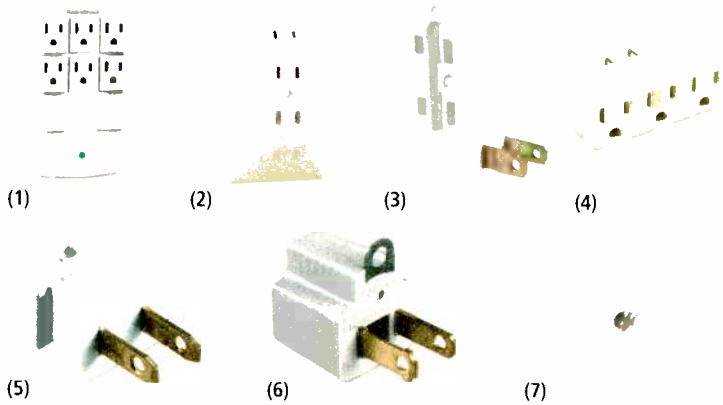

Outlet adapters, replacement plugs, line-cord switch

- (1) **New 6-outlet wall tap.** Just plug into a standard grounded (3-prong) dual wall outlet to convert it into six outlets. LED "on" indicator light. **61-2160 . . . . . 3.99**
- (2) **4-outlet wall tap.** Converts standard polarized 2-prong dual wall outlet into four polarized 2-prong outlets. **61-2621 . . . . . 2.99**
- (3) **3-outlet cube tap.** Fits 2-prong wall outlet. **61-2714 . . . . . 1.99**
- (4) **3-outlet tap.** Converts one 3-prong outlet into 3 outlets. **61-2705 . . . . . 2.49**
- (5) **AC quick-plugs.** Replace old plugs in seconds. No wire stripping. Just insert lamp-cord-type 2-conductor wire and compress locking tab. **61-2702 . . . . . Pkg. of 2/1.99**
- (6) **Grounded plug adapters.** Convert 3-prong plugs to fit 2-prong AC outlets. **61-2720 . . . . . Pkg. of 2/1.49**
- (7) **Line cord on/off switch.** Ideal for custom lamps and small fans. Quick and easy to install on lamp-cord type 2-conductor wire. **61-2713 . . . . . 1.59**

New 6-outlet power strip

Features rugged metal case, Power Ring lighted master on/off switch, push-to-reset 15-amp circuit breaker and heavy-duty 6-ft. cord. **61-2153 . . . . . 13.99**