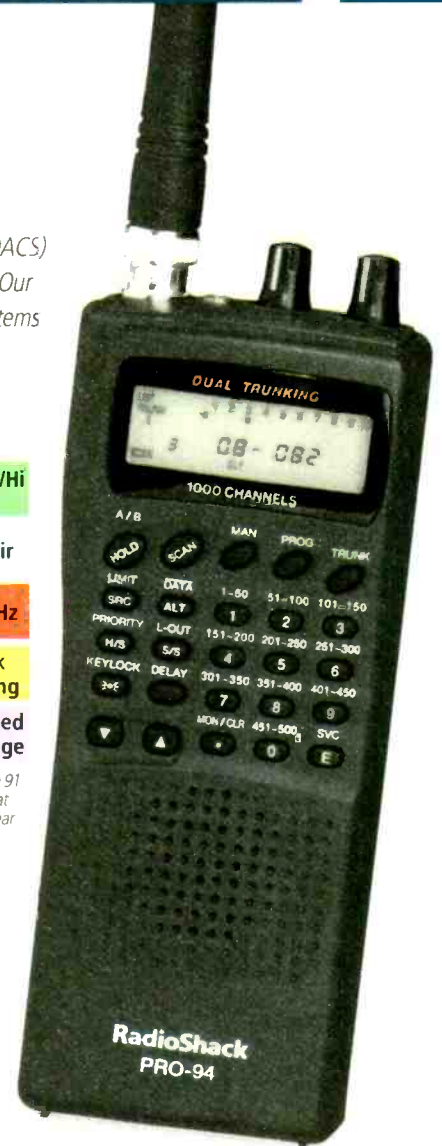

Follow Conversations On Virtually All Analog Trunked Radio Systems

The **dual-trunking** scanners on this page follow GE/Ericsson (EDACS) trunked radio systems in addition to Motorola type I, II, and I/II. Our new **multi-trunking** scanner also follows those two types of systems **plus** E. F. Johnson/Uniden (LTR) trunked business radio systems.

VHF Lo/Hi UHF

VHF-Air

800MHz

Trunk Tracking

See page 91 for what you'll hear

Scanners on this page include NOAA weather radio alert with SAME

VHF Lo/Hi UHF

VHF-Air

800MHz

Trunk Tracking

Extended Coverage

See page 91 for what you'll hear