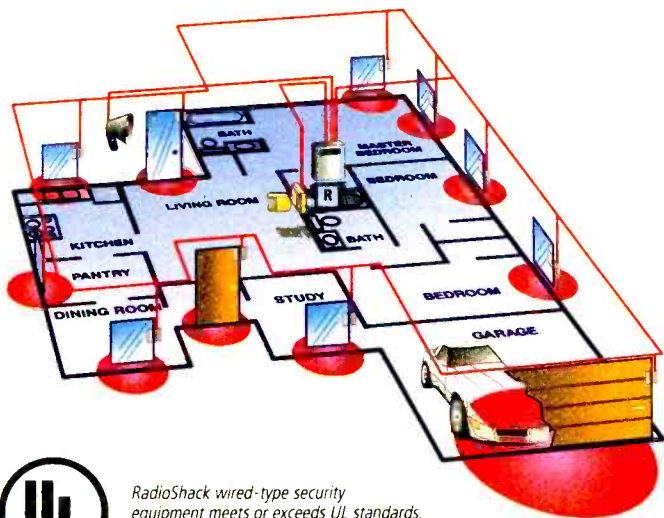

RadioShack wired-type security equipment meets or exceeds UL standards.

Get a 10% discount when you purchase 3 or more of our wired control panels.

Secure all doors & windows to optimize home security system. For more ideas, see our RadioShack Unlimited catalog.

Contact switches

Magnetic switch. Wired for standard door and window applications. Normally closed. UL listed.

49-532 ..... **4.99**

Magnetic switch. Same as 49-532, but has normally open contacts. UL listed. **49-533** .. **5.99**

Spacers. Align/position switches on a metal frame, door, window. **49-539** ..... **Pkg. of 6/1.49**

Mini magnetic switch. For smaller windows. Normally closed. UL listed.

49-497 ..... **3.99**

Concealed magnetic switch. Mounts inside door or window frame. Normally closed. UL listed.

49-496 ..... **3.99**

Press-fit switch. Ideal for storm doors and utility access areas. For normally closed loops. UL listed.

49-505 ..... **5.99**

Wide-gap switch. Ideal for sliding glass doors. Normally closed. UL listed.

RSU 11625571 ..... **6.49**

Contacts and breakage detector

Garage door contact switch. Protect valuable tools and lawn equipment. Normally closed.

RSU 10037422 ..... **21.99**

Sliding window/door contact. For use with foil or glass breakage detector. Allows normal use of door or window. **49-518**, **4.99**

Glass breakage detector. Protects up to 32 sq. ft. of glass. UL listed. Contains mercury. **49-516** **8.99**

Alarm wire. Stranded 2-conductor wire, 22 gauge twisted pair. For residential in-wall use. Color coded. **300 feet. 278-863** .. **27.99**
100 feet. 278-862 ..... **9.99**

Switches and vibration detector

Panic switch. Perfect for bedrooms. Instantly triggers your alarm system. Normally open, press-to-close.

49-517 ..... **1.49**

Contact switch. For window or door frame. Normally closed. With terminals, hardware. UL listed.

49-513 ..... **1.49**

Tamper switch. Use with alarm panel, siren or bell box to protect valuables. Normally open. UL listed.

49-528 ..... **1.99**

Vibration detector. Detects impact vibrations. Adjustable sensitivity. For normally closed loops. UL listed.

RSU 11900479 ..... **3.99**