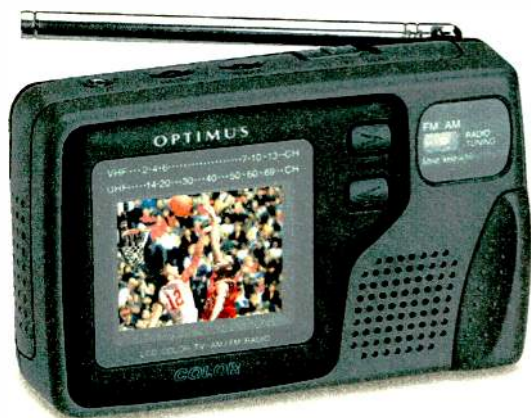

New 2.2" LCD color TV with AM/FM radio

The perfect portable entertainer—enjoy your favorite programs from TV and radio wherever you go. Digital tuning of VHF/UHF channels 2-69. Rotary tuning of AM/FM stations. A/V input jack for use as a monitor for a camcorder or VCR. Earphone jack for private listening. Telescoping rod antenna. 3¹/₄×5¹/₈×1³/₄". Requires 3 "AA" batteries or power adapter: AC #273-1757/B or DC #273-1801/B. **16-184 ..... 149.99**

Get the most out of your handheld TV

LCD TV carry case

Protects your TV. Pocket holds power adapter or extra batteries. Belt clip and carry strap included. **16-1203 ..... 14.99**

Use your home antenna with your handheld TV

Adapts F-type cable connector to 1/8" jack. **278-267 .... 2.69**

TV ACCESSORIES

See Index for these listings:

- Batteries • Cases • Headphones • Patch Cords
- Adapters • Antennas