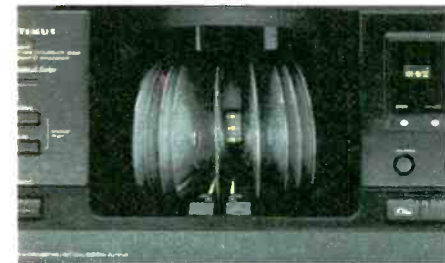

The CD-8400 changer features a single vertical disc slot for single-disc play in addition to the 100 discs already stored in the unit's "roulette" carousel rack. Bidirectional Radial Transport provides quick access by rotating loaded CDs in either direction at the touch of a button.