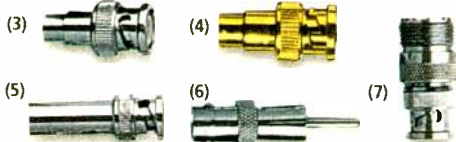

Fig.	Accepts Plug	Fits Plug/Socket	Cat. No.	Each
3	Phono	BNC	278-254	2.99
4*	Phono	BNC	278-303	3.99
5	Motorola	BNC	278-117	3.59
6	BNC	Motorola	278-160	3.29
7	PL-259	BNC	278-120	3.49

*Gold-plated version.