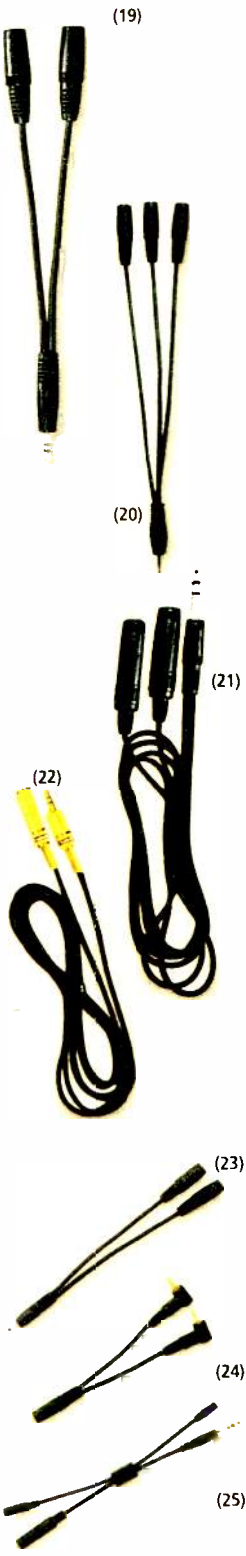

- (12) **24-foot 1/4" stereo coiled headphone extension cord.** Nontangling. 1/4" stereo plug at one end, 1/8" stereo jack at the other. **42-2443 . . . 7.99**
- (13) **20-foot 1/4" stereo headphone extension cord.** Extends cord of full-size 'phones—just the thing for on-stage monitoring and studio recording. Noncoiled. Has a 1/4" stereo plug at one end, 1/8" stereo jack at other. **42-2442 . . . 6.29**
- (14) **Connect full-size stereo 'phones to portable CD player, personal cassette player or receiver.** 20-foot 1/4"-to-1/8" stereo headphone extension cord. Has 1/8" stereo plug at one end and 1/4" stereo jack at other. **42-2464 . . . 5.99**
- (15) **20-foot 1/8"-to-1/4" stereo headphone extension cord.** Connects lightweight stereo 'phones to home stereo components having a 1/4" stereo headphone jack. Has 1/4" stereo plug at one end and 1/8" stereo jack at other. **42-2460 . . . 5.99**
- (16) **20-foot 1/8" stereo headphone extension cord.** Plugs into personal stereo or CD portable to extend cord of lightweight 'phones. Flexible, durable cord has 1/8" stereo plug at one end and 1/4" stereo jack at other end. **42-2462 . . . 6.49**
- (17) **Enjoy TV or radio sound without disturbing others.** 20-foot 1/8" monaural earphone extension cord. Cord has 1/8" monaural plug at one end and 1/8" monaural jack at the other end. **33-176 . . . 2.99**
- (18) **Add-on volume control for lightweight stereo 'phones.** Perfect for joggers—adjust the volume without breaking your stride. One-foot cord has an inline attenuating volume control, 1/8" right-angle stereo plug at one end and 1/8" stereo jack at the other end. **42-2459 . . . 4.99**
- (19) **Hook 2 lightweight stereo 'phones to portable stereo, personal CD player or receiver.** Great for travel and car trips. The 1/8" stereo headphone Y-adaptor has a 1/8" stereo plug and two 1/8" stereo jacks. **42-2463 . . . 4.99**
- (20) **New** Hook 3 lightweight stereo headphones to one portable player. Adapter accepts three 1/8" stereo plugs. Fits into 1/8" jack. 6" cables. **42-2458 . . . 6.99**
- (21) **Connect 2 full-size 'phones to one stereo jack.** 1/4" stereo, 3-foot headphone Y-adaptor. Has 1/4" stereo plug, two 1/4" stereo jacks. **42-2448 . . . 5.99**
- (22) **6-foot gold 1/8" headphone extension cord.** Heavy-duty gold plating resists corrosion for a secure hookup and maximum signal transfer. Has a 1/8" stereo plug on one end and 1/4" stereo jack on the other. **42-2482 . . . 11.99**
- (23) **Share your scanner radio.** Y-adaptor cord lets you connect two headphones to one scanner—great for car races and air shows. 1/8" mono plug at one end. Two 1/8" mono jacks at the other. 4" flexible cable. (See headphones specially designed for use with portable scanners—page 94.) **42-2437 . . . 3.99**
- (24) **Use your OWN stereo headphones when you fly.** Gold-plated aircraft Y-adaptor accepts the 1/8" stereo plug of your headphones. Fits the two 1/8" left and right-channel audio jacks on the seats of many commercial airliners. 24-karat gold plating assures a secure connection. **42-2495 . . . 4.99**
- (25) **New** Stereo adapter—mix or monitor two devices or use it as a dual headphone adapter. 1-foot adapter with 1/8" stereo jack and plug, and with a 1/4" stereo jack and plug. Gold-plated plugs and jacks. **42-2498 . . . 7.99**