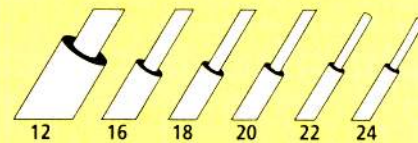

QUESTION:
How do I choose the best kind of wire for a particular use?

ANSWER:
Here are some basic facts that will help you make a selection: **Q&A**

The conductor is the metal part of the wire or cable that carries electricity. Just as a large pipe can carry more water than a small one, a large wire conductor can carry more electrical current.

The gauge number indicates the size of the conductor. A lower gauge number means larger wire. A 12-gauge conductor is larger and can carry more current than an 18-gauge conductor. (See illustration below for approximate gauge sizes.)