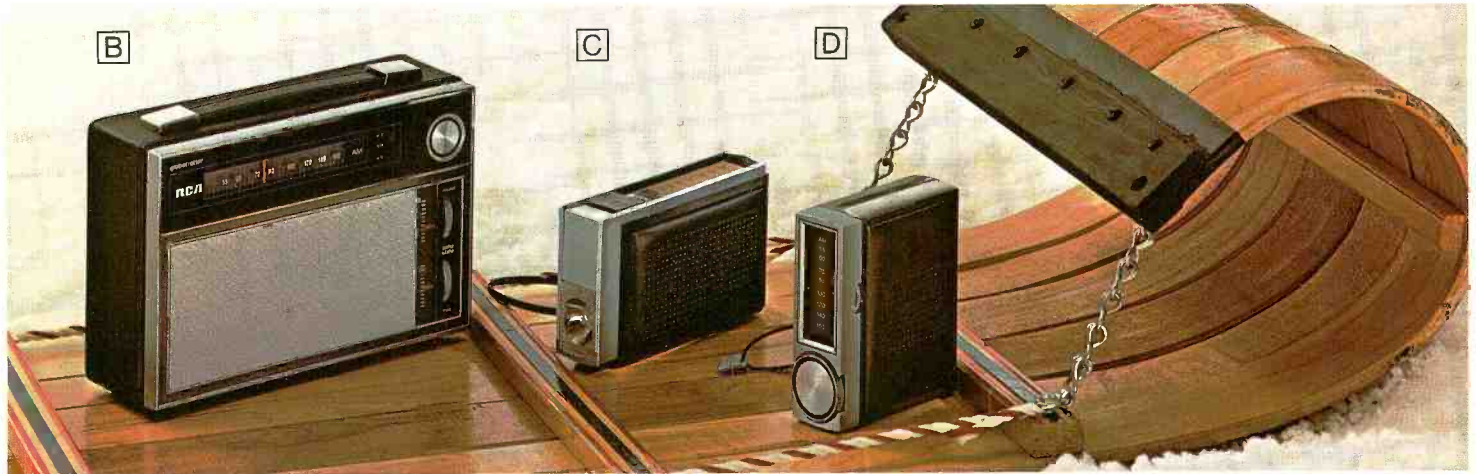

E Model RZG125. Extra-good sound at an extra-low price. RCA personal portable features twin rotary dials, lets you tune stations and adjust volume with fingertip ease. Elastic strap fits over hand—the last word in carrying ease. Comes with earphone and six penlight batteries. Choice of Char Brown/White or Char Gray/White. H—4¾", W—6¾", D—1½".

F Model RZG121. This RCA "Pockette" is deluxe in every detail. Features slip-on wrist strap for carrying convenience. Big circular dial plus knurled tuning and volume knobs let you change stations and volume easily. Comes with 9-volt

battery and "Personal Sound" earphone. Rugged plastic case in Ebony Teak finish. H—5", W—3", D—2".

G Model RZG108 (The Libra). Colorful as they come, this mighty mite offers a "Pockette" full of sparkling sound. Stylish case with handy wrist strap makes a great traveling companion. Earphone, carrying case and 9-volt battery included. Choice of two-tone colors: White/Zodiac Blue, Dandelion/Apple Green or Calcutta Black/White. H—4¾", W—3", D—1¾".

H Model RZG104. A neat package of "anywhere" entertainment. Nestles cozily in pocket or purse, or can be carried by

wrist strap. Operates on one 9-volt battery (included). Also has earphone for private listening. It's RCA's biggest buy in a Pockette radio. Plastic case in Gray finish. H—4¾", W—2¾", D—1¾".