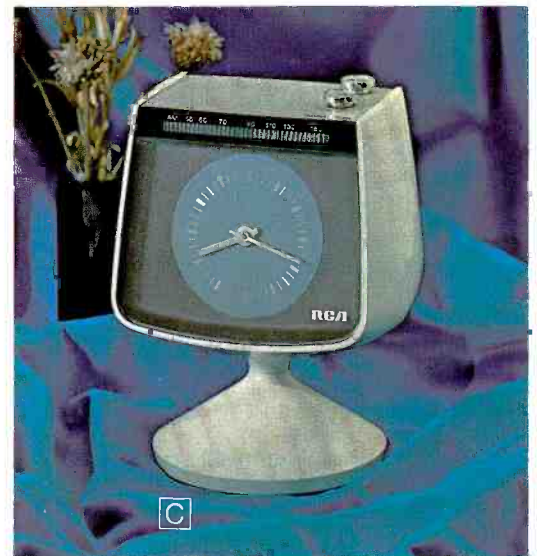

B Model RZC378, The X-411. An exciting new high performance FM and AM radio from RCA. Sealed 4" speaker provides room-filling sound. Thumb-wheel tuning control. Rocker switches for on/off, AFC and AM/FM. Convenient slide controls for tone and volume. Tuned R-F stage increases FM station-pulling power. Cabinet of selected hardwood solids and veneers finished in Walnut grain (RZC378W). H—9¾", W—6¾", D—8".

C Model RZD311, The Goblet. Decorator AM radio and clock combination in a "conversation piece" design. Radio

controls, including slide-rule vernier tuning, are top mounted for easy access. Completely battery powered—radio by one 9-volt; clock by one "C" battery (batteries included). Built-in antenna. High efficiency speaker. "Instant-on" operation. Plastic case in Sculpture White (RZD311Y). H—6¾", W—4¾", D—4¾".

D Model RZG354, The Camper. Unique flashlight, compass and AM radio combination from RCA. Two-way operation on four "D" batteries or from 6 or 12-volt mobile electrical system (system adapter and batteries included). Radio features include slide-rule tuning, tone control, tuned R-F stage, lighted dial and earphone. Comes complete with shoulder strap, wall hanger accessory and exterior long wire antenna. Plastic case in Outdoor Black/Chrome (RZG354E). H—9", W—3", D—6¼".