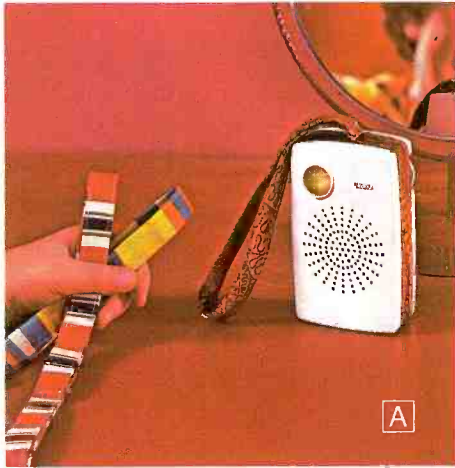

AM Portable Models

A Model RZG344. Here's an RCA "Pockette" with a definite difference, because it comes with three interchangeable cloth bands. Change them to match your mood or your apparel. And the cloth band does double duty as a hand strap. Operates on one 9-volt battery (included.) Rugged plastic case in Fog White. H—4¾", W—2¾", D—1¾".

B Model RZG133 (The Globe Trotter). RCA's finest AM portable operates on four "C" batteries or house current with built-in AC cord. Deluxe features include tuned R-F stage for extra station-pulling power, slide-rule vernier tuning, separate volume and tone controls. Rich sound from big 3½" speaker. Comes with batteries and earphone. Black leather-like vinyl case with chrome-plated metal front. H—6½", W—9¾", D—3½".

C Model RZG350 (The Lightning). Sporting a built-in flashlight, this unique RCA portable is just about the handiest radio you'll find anywhere. Rich leather-like Black vinyl case is padded and features a wrist strap for take-along convenience. Slide-rule vernier tuning. Operates on two long-life "C" batteries (included). Also has "Personal Sound" earphone. H—4", W—2", D—6½".

D Model RZG130. This miniature marvel looks like a movie camera. And it comes with a chrome plated monogram plaque on the wrist strap for personalized imprinting. Black Java plastic case is vinyl padded to give you the look and feel of luxurious leather. Slide-rule vernier tuning for pinpoint station selection. Four penlight batteries and earphone included. H—5", W—1¾", D—4½".