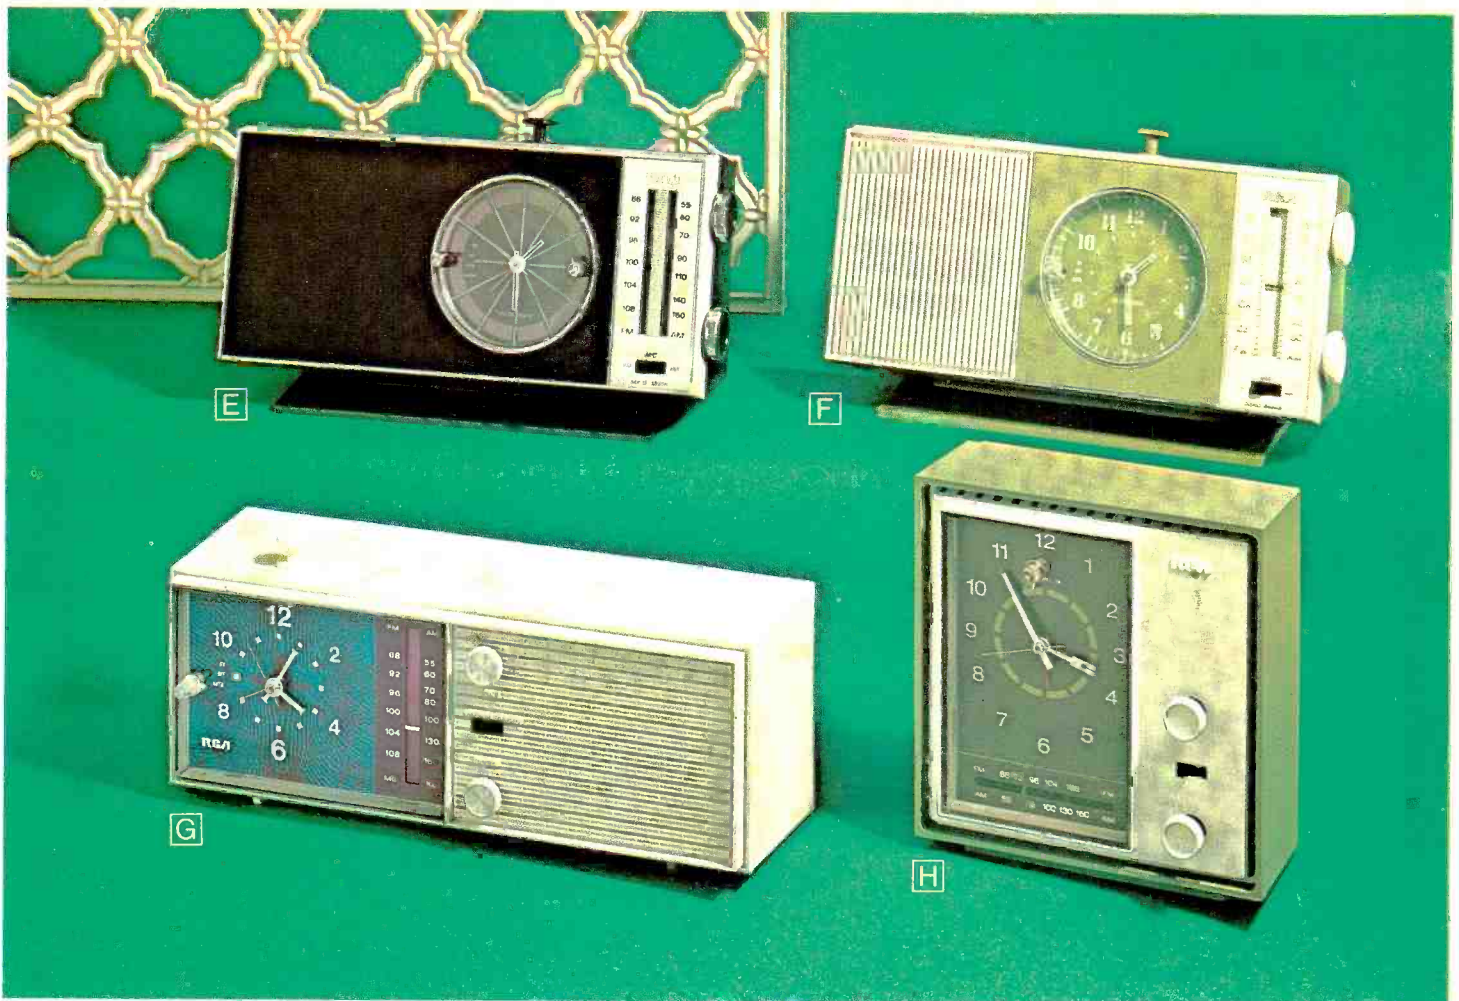

RCA Deluxe AM Clock Radios

All 3 Models at Right Feature

- Automatic wake-to-music or buzzer alarm.
- Sleep switch to shut radio off after you fall asleep.
- Lighted clock dial.
- Slide-rule tuning and built-in antenna.

A Model RZD438. Smartly styled digital clock radio with lighted numbers. Control at side of "cube" cabinet makes it easy to set clock and wake-up time. Plastic cabinet has handsome Rosewood-grained finish (RZD438R). H—5½", W—7¾", D—4¾".

B Model RZD434. This little jewel takes up hardly any space at all, but it gives you all the deluxe features listed above; and drowse alarm for hard-to-wake sleepers. Plastic cabinet with Walnut-grained finish (RZD434W). H—5½", W—7¼", D—4¾".

C Model RZD422. A smart vertical model that's a natural for crowded bedside tables. Big lighted clock face has contrasting numerals and hands. Also features drowse alarm for hard-to-wake sleepers. Plastic cabinet in Clove Brown/Snow (RZD422T) or Zodiac Blue/Snow (RZD422A). H—7¼", W—7¼", D—3½".