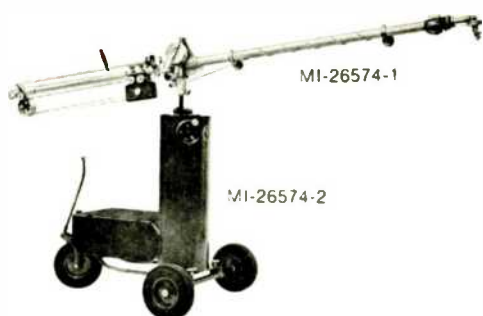

MI-26574-1

MI-26574-2