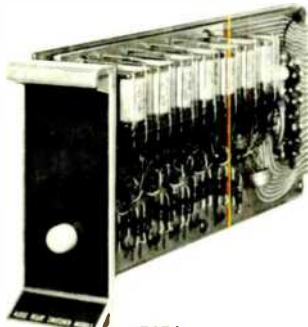

RCA Stock No.	Type	Description	Suggested List Price

STUDIO ACCESSORIES

ES-11706-Series		Lighted Studio Signs: "On Air", "Rehearsal", "Audition", "Standby", "Silence", "Recording"	$ 98.00

MI-11265H	BI-5H	VU Meter Panel, monaural; bridging input selector & alternator	$ 320.00

MI-11712		Bridging Transf., 20k to 150/600 ohms, 20-20 kHz, ± 5 dB, 19 dB insertion loss	$ 87.00

MI-11713A		Line Transf., 150/600 to 150/600 ohms, 20-20 kHz, ± 5 dB, +10 dBm	$ 110.00

MI-141001		Isolation Transf., 150/600 to 150/600 ohms, 30-20 kHz, $\pm .25$ dB, 0 dBm	$ 55.00

Various		Fixed, Dividing & Bridging Pads	$ 30.00

(See RCA Catalogs AU.7410A, AU.7610A,
and AU.7610A for further description and
specifications.)

ES-11466	BE-100R	Zero-Loss Presence Equalizer; high & low frequency boost or cut and variable frequency & boost presence equalization without insertion loss	$ 550.00

11787A
Audio Switcher

11787A		Relay Switcher Module 7x1 audio switching module is available to support the custom assembly routing switchers. See RCA Catalog AU.7410A for more information.	$ 375.00