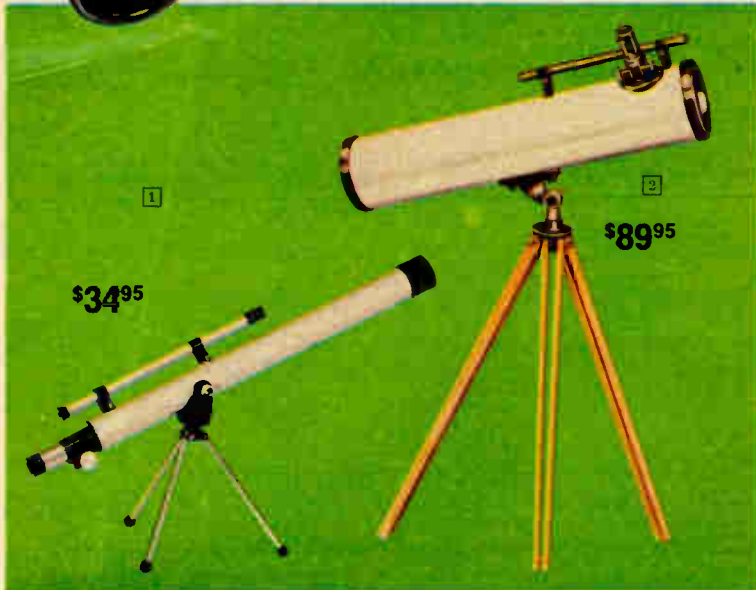

1

2

$34.95

$89.95

1 45X Terrestrial Telescope

Great for "following the star" of your choice! Features fully coated 40mm objective lens for outstanding light gathering power, adjustable focal length for 15X, 30X and 45X, built-in erecting system for fast and easy sighting of stars. Rack and pinion gear allows smooth, precise focusing, "zero in" on sightings with real precision. Metal table tripod with rubber tips. 27" long. 12" high. 15 T 21079 Imported. Shpg. wt. 4 lbs. . . . . Net 34.95

2 Meteor 4" Reflector Telescope

Professionally designed scope excellent for junior astronomers, students, etc. Features achromatic optics for extremely low light loss, aluminized and quartz overlaid primary mirror, 48" adjustable wood tripod with tray brace and optical sight. Precision rack and pinion drive for easy, smooth focusing. Mirror diameter, 4". Focal length: 800 mm. Includes Huygenian eyepieces for 32X, 64X and 132X. Resolving power: 1.4 seconds. With stand, sun filter, eyepieces. Use Barlow lens below for 264X power. Imported. 99 T 72126W Shpg. wt. 10½ lbs. . . . . Net 89.95
99 T 70542 Barlow Lens for Above. 6 oz. . . . . Net 6.25

3 750X "Zoom" Microscope Set

Give a gift that nature lovers will cherish and use the year round. Features "zoom" action for vibration-free variable magnification without disturbing specimens, three objectives set in "click-stop" turret for 50X, 75X, 200X, 300X, 500X, and 750X. Eyepiece zooms from 10 to 15 X. Has battery/AC illuminator. With instructions, slides, 5-pc. dissecting kit, wood carry case. Batteries below. 99 T 70450 Imported. Shpg. wt. 3¾ lbs. . . . . Net 16.95

4 "Student Lab" 900X Zoom Microscope Set

Similar to (3) above, but features deluxe scope with optical condenser, plano mirror, battery/AC light. Scope zooms 50X to 900X with 3 objectives (5X, 20X and 45X), and 10X to 20X ocular. With tools, eye dropper, blank slides, 2 bottled specimens, slide preparation chemicals, lots more. In fitted carry case. Imported. 99 T 70252 Shpg. wt. 5 lbs. . . . . Net 29.95
99 T 62580 Batteries for 3, 4, above. Use 2 . . . . . Net ea. 14¢