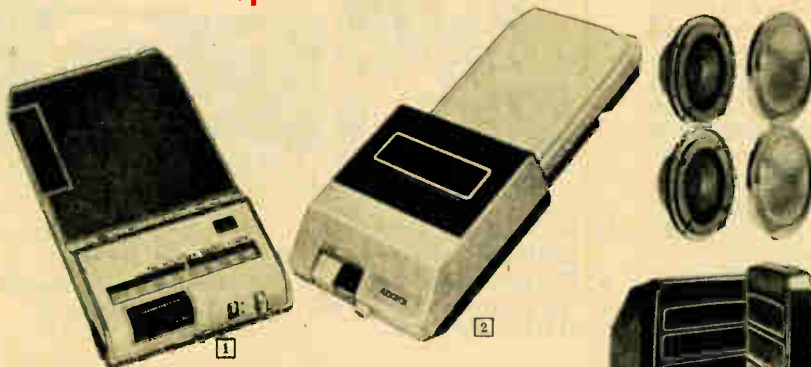

Speakers and Accessories for Car Stereo Players

8-Track Adapters—Cassette or Stereo FM

$34⁹⁵ Each

1 Universal 8-Track Car Stereo FM Tuner Cartridge

Fits into your car 8-track stereo tape player just like a cartridge, tunes FM and stereo FM with full fidelity. Pushbutton on-off, slide-rule tuning. With "Y" antenna.

17 T 43061L Shpg. wt. 1 lb. Net 34.95

2 Universal 8-Track to Cassette Car Adapter

Inserts in 8-track car stereo tape player just like a cartridge, lets you play pre-recorded stereo cassettes. Has fast-forward, automatic cassette-eject, more.

17 T 80113 Imported. Shpg. wt. 1 1/2 lbs. Net 34.95

SAVE $5

Trusonic Die-Cast Car Stereo Speakers

$29⁹⁵

Reg. $34.95

5" full-range speakers with big 2-LB. magnet structure for great sound. 50-18,000 response, handles 12 watts, 8 ohms. Flush-mount in door panels, etc. Two speakers, with grilles and hardware. Shpg. wt. 6 1/4 lbs.

32 T 49489 Net Per Pr. 29.95

Lafayette Car Speaker System

Pair of deluxe speakers with vinyl- and chrome-padded grilles for either flush or surface mount. Features heavy 5-oz. ceramic magnets for good sound. With all mounting hardware, wire. Size with cabinet and grille, 5 1/8 x 2 1/4 x 5 1/4". Handles 10 watts. Imported. Shpg. wt. 5 lbs.

99 T 63885 Net per pair 15.95

Lafayette 3x5" Speakers

Deluxe 3x5" stereo speakers mounted in good-looking plastic housings for use anywhere in your car. Ceramic magnets. With all cables and mounting hardware. 8 ohms. Imported.

99 T 62994 2 1/2 lbs. Net per pair 7.95