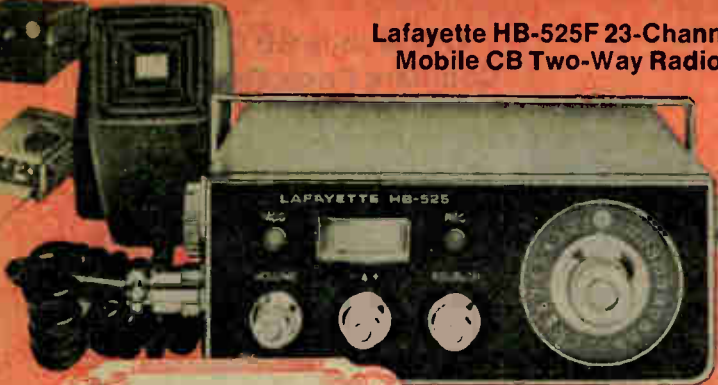

**Lafayette HB-525F 23-Channel
Mobile CB Two-Way Radio**