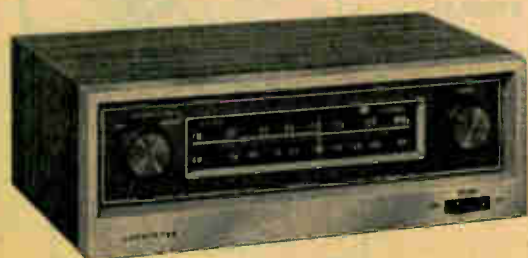

Add a Tuner to Either System Above for Stereo FM-AM Listening

$49⁹⁵

7.5 μ V IHF FM Sensitivity

Lafayette ST-22 Stereo FM-AM Tuner

A "budget" tuner that's great for smaller stereo systems in good radio reception areas—offers surprisingly good performance. Has solid-state circuit, stereo indicator light, automatic stereo switching, AFC for no-drift FM tuning. The slide-rule tuning dial makes it easy to tune FM or AM stations, and the stereo light automatically goes on when you're tuned to an FM station broadcasting in stereo. Good-looking walnut-grain finish metal cabinet. 9 $\frac{3}{8}$ x 3 $\frac{3}{8}$ x 6". For 117 VAC, 60 Hz.

99 T 03337W Imported. Shpg. wt. 4 $\frac{1}{4}$ lbs. . . . . Net 49.95