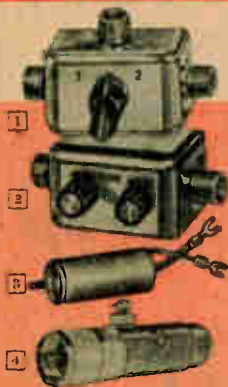

**Accessories for the Serious CB'er**

- 1 2-Position Antenna Coax Switch. 1 kW AM, 2 kW PEP SSB. 2 1/2 x 1 1/4".  
42 T 21204 Shpg. wt. 6 oz. . . . . Net 6.59
- 2 CB Antenna Match. Installs between antenna and lead-in for 1.1:1 VSWR. Tuning knobs.  
42 T 21032 Shpg. wt. 6 oz. . . . . Net 9.98
- 3 60-Amp Alternator/Generator Filter. 2.2 to 400 MHz range. No tuning needed.  
42 T 21131 Shpg. wt. 1 lb. . . . . Net 8.25
- 4 Lightning Protector. Prevents static build-up. Has PL-259, DKCB connectors.  
42 T 20018 Shpg. wt. 1/4 lb. . . . . Net 3.95