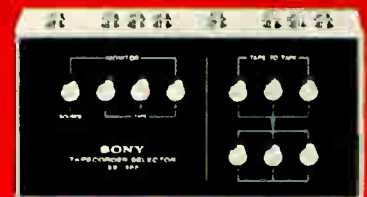

2 SB-300 Tape Recorder Selector

Provides complete switching and control facilities for up to three tape sources. Great for transferring reel-to-reel tapes to cartridges or cassettes, monitoring and dubbing, etc. With standard phono jacks for equipment connection. 4 x 8 x 2 $\frac{1}{2}$ ".

27 T 60742 Shpg. wt. 2 $\frac{1}{2}$ lbs. . . . Net 59.95

SONY.

Professional Tape Recorder Accessories

$49⁹⁵

$59⁹⁵