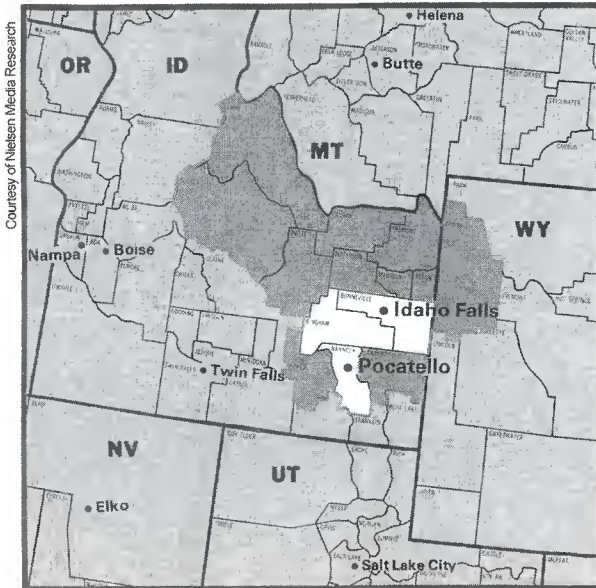

Huntsville-Decatur (Florence), AL (83)

DMA TV Households: 364,340
% of U.S. TV Households: .336

- WHDF Florence, AL, ch. 15, NBC
- WHNT-TV Huntsville, AL, ch. 19, CBS
- *WHIQ Huntsville, AL, ch. 25, ETV
- WYLE Florence, AL, ch. 26, IND
- WAAY-TV Huntsville, AL, ch. 31, ABC
- *WFIQ Florence, AL, ch. 36, ETV
- WAFF Huntsville, AL, ch. 48, NBC
- WZDX Huntsville, AL, ch. 54, IND

DMA Counties	State	TV Households
Colbert	AL	22,680
De Kalb	AL	26,390
Franklin	AL	12,160
Jackson	AL	22,580
Lauderdale	AL	36,900
Lawrence	AL	13,980
Limestone	AL	25,810
Madison	AL	113,950
Marshall	AL	32,720
Morgan	AL	44,350
Lincoln	TN	12,820

Idaho Falls-Pocatello, ID (164)

DMA TV Households: 109,820
% of U.S. TV Households: .101

- KIDK Idaho Falls, ID, ch. 3, CBS
- KPVI Pocatello, ID, ch. 6, ABC
- KIFI-TV Idaho Falls, ID, ch. 8, NBC
- *KISU-TV Pocatello, ID, ch. 10, ETV
- KPIF Pocatello, ID, ch. 15, IND
- KFXP Pocatello, ID, ch. 31, Fox

DMA Counties	State	TV Households
Bannock	ID	27,230
Bingham	ID	13,560
Bonneville	ID	29,800
Butte	ID	1,050
Caribou	ID	2,540
Clark	ID	390
Custer	ID	1,680
Fremont	ID	3,880
Jefferson	ID	6,140
Lemhi	ID	3,160
Madison	ID	7,350
Power	ID	2,440
Teton	ID	2,450
Teton	WY	8,150