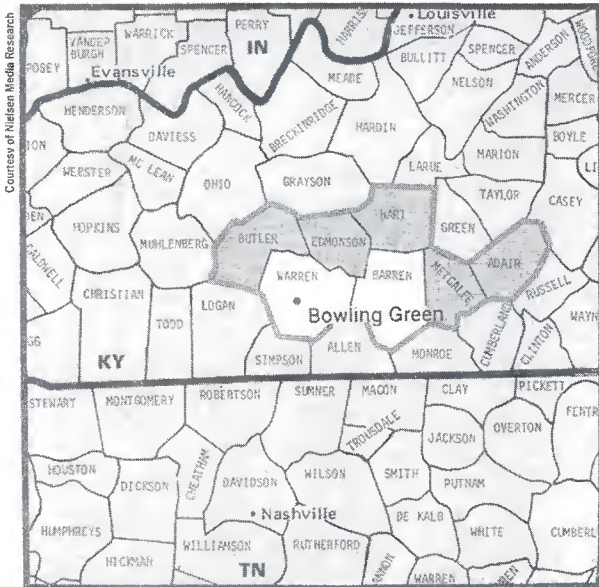

Bowling Green, KY (181)

DMA TV Households: 80,200
% of U.S. TV Households: .074

- WBKO Bowling Green, KY, ch. 13, ABC
- *WKYU-TV Bowling Green, KY, ch. 24, ETV
- WKNT Bowling Green, KY, ch. 40, NBC
- *WKGB-TV Bowling Green, KY, ch. 53, ETV

DMA Counties	State	TV Households
Adair	KY	6,880
Barren	KY	15,960
Butler	KY	5,230
Edmonson	KY	4,770
Hart	KY	6,860
Metcalfe	KY	4,030
Warren	KY	36,470

Buffalo, NY (44)

DMA TV Households: 647,920
% of U.S. TV Households: .598

- WGRZ-TV Buffalo, NY, ch. 2, NBC
- WIVB-TV Buffalo, NY, ch. 4, CBS
- WKBW-TV Buffalo, NY, ch. 7, ABC
- *WNED-TV Buffalo, NY, ch. 17, ETV
- WNLO Buffalo, NY, ch. 23, IND
- WNYB Jamestown, NY, ch. 26, IND
- WUTV Buffalo, NY, ch. 29, Fox
- WNYO-TV Buffalo, NY, ch. 49, IND
- WPXJ-TV Batavia, NY, ch. 51, IND
- WNGS Springville, NY, ch. 67, IND

DMA Counties	State	TV Households
Allegany	NY	17,760
Cattaraugus	NY	31,670
Chautauqua	NY	53,860
Erie	NY	378,980
Genesee	NY	22,790
Niagara	NY	87,740
Wyoming	NY	15,130
McKean	PA	17,660
Potter	PA	6,890