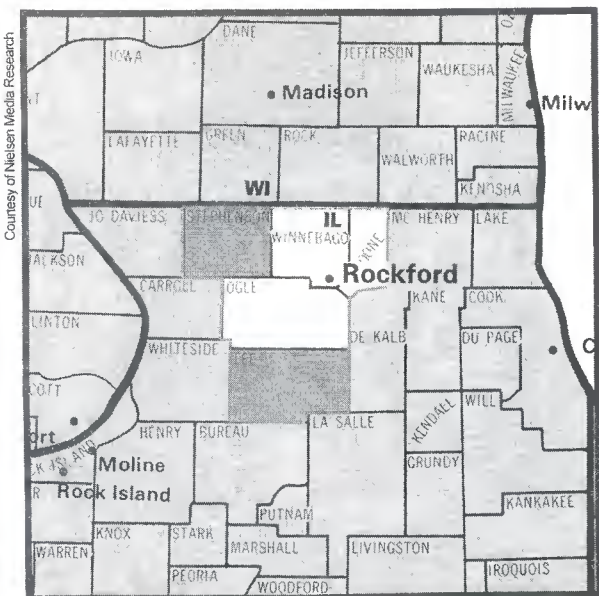

Rochester, NY (75)

DMA TV Households: 395,350
% of U.S. TV Households: .365

WROC-TV Rochester, NY, ch. 8, CBS
WHEC-TV Rochester, NY, ch. 10, NBC
WOKR Rochester, NY, ch. 13, ABC
*WXXI-TV Rochester, NY, ch. 21, ETV
WUHF Rochester, NY, ch. 31, Fox

DMA Counties	State	TV Households
Livingston	NY	22,440
Monroe	NY	193,940
Ontario	NY	39,420
Rochester City	NY	95,100
Wayne	NY	35,410
Yates	NY	9,040

Rockford, IL (133)

DMA TV Households: 178,930
% of U.S. TV Households: .165

WREX-TV Rockford, IL, ch. 13, ABC
WTVO Rockford, IL, ch. 17, NBC
WIFR Rockford, IL, ch. 23, CBS
WQRF-TV Rockford, IL, ch. 39, Fox

DMA Counties	State	TV Households
Boone	IL	15,720
Lee	IL	13,200
Ogle	IL	19,880
Stephenson	IL	19,810
Winnebago	IL	110,320

Sacramento-Stockton-Modesto, CA (19)

DMA TV Households: 1,278,430
% of U.S. TV Households: 1.179

KCRA-TV Sacramento, CA, ch. 3, NBC
*KVIE Sacramento, CA, ch. 6, ETV
KXTV Sacramento, CA, ch. 10, ABC
KOVR Stockton, CA, ch. 13, CBS
KUVS-TV Modesto, CA, ch. 19, Univision
*KBSV Ceres, CA, ch. 23, ETV
KSPX Sacramento, CA, ch. 29, IND
KMAX-TV Sacramento, CA, ch. 31, IND
KTXL Sacramento, CA, ch. 40, Fox
KQCA Stockton, CA, ch. 58, IND
KTFK Stockton, CA, ch. 64, TeleFutura

DMA Counties	State	TV Households	DMA Counties	State	TV Households
Amador	CA	12,950	San Joaquin	CA	194,330
Calaveras	CA	17,100	Sierra	CA	1,460
Colusa	CA	6,280	Solano East	CA	82,810
El Dorado West	CA	49,020	Stanislaus	CA	152,500
Nevada	CA	37,620	Sutter	CA	28,060
Placer	CA	104,640	Tuolumne	CA	21,960
Plumas	CA	8,300	Yolo	CA	61,870
Sacramento	CA	479,170	Yuba	CA	20,360