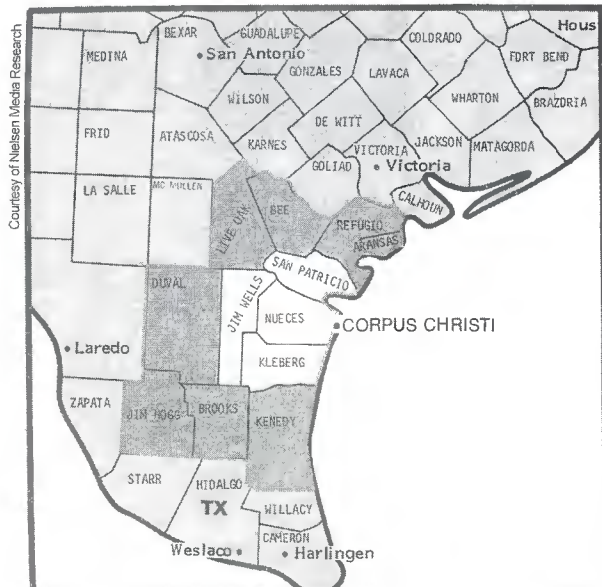

Corpus Christi, TX (128)

DMA TV Households: 194,040
% of U.S. TV Households: .179

- KIII Corpus Christi, TX, ch. 3, ABC
- KRIS-TV Corpus Christi, TX, ch. 6, NBC
- KZTV Corpus Christi, TX, ch. 10, CBS
- *KEDT Corpus Christi, TX, ch. 16, ETV
- KORO Corpus Christi, TX, ch. 28, Univision

DMA Counties	State	TV Households
Aransas	TX	9,390
Bee	TX	9,570
Brooks	TX	2,620
Duval	TX	4,230
Jim Hogg	TX	1,830
Jim Wells	TX	13,390
Kenedy	TX	100
Kleberg	TX	11,010
Live Oak	TX	4,380
Nueces	TX	111,940
Refugio	TX	2,930
San Patricio	TX	22,650