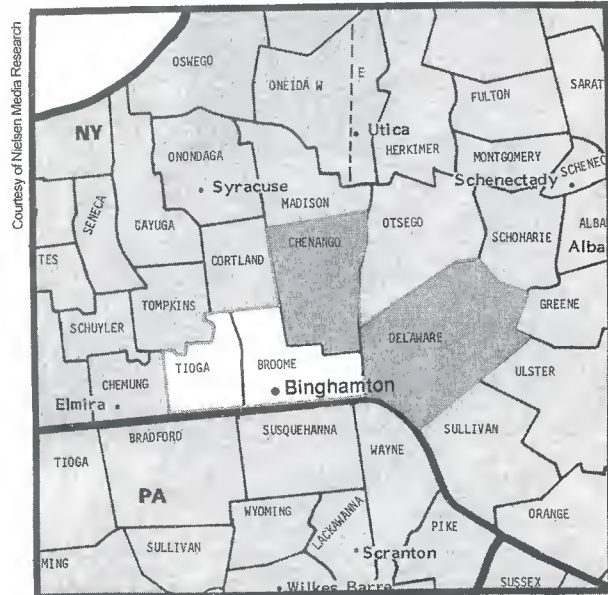

Biloxi-Gulfport, MS (156)

DMA TV Households: 133,530
% of U.S. TV Households: .123

WLOX Biloxi, MS, ch. 13, ABC
*WMAH Biloxi, MS, ch. 19, ETV
WXXV-TV Gulfport, MS, ch. 25, IND

DMA Counties	State	TV Households
George	MS	6,840
Harrison	MS	72,750
Jackson	MS	49,070
Stone	MS	4,870