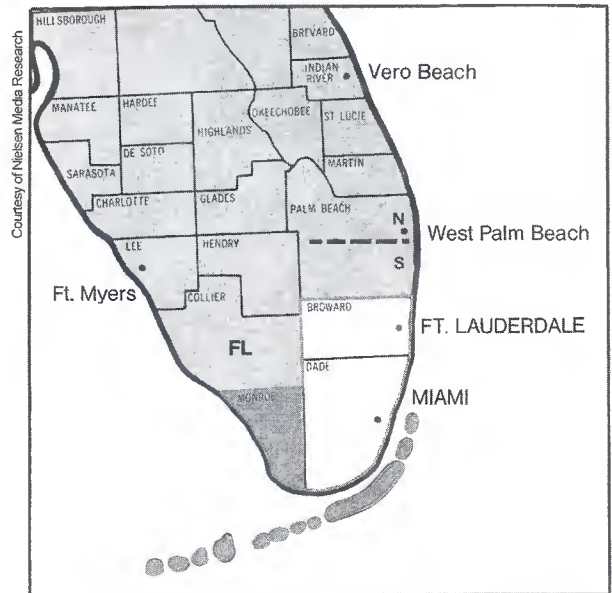

Miami-Ft. Lauderdale, FL (17)

DMA TV Households: 1,510,740
% of U.S. TV Households: 1.394

- *WPBT Miami, ch. 2, ETV
- WFOR-TV Miami, ch. 4, CBS
- WTVJ Miami, ch. 6, NBC
- WSVN Miami, ch. 7, Fox
- WGEN Key West, FL, ch. 8, IND
- WPLG Miami, ch. 10, ABC
- *WLRN-TV Miami, ch. 17, ETV
- WSBS-TV Key West, FL, ch. 22, IND
- WLTV Miami, ch. 23, Univision
- WBFS-TV Miami, ch. 33, IND
- WPXM Miami, ch. 35, IND
- WBZL Miami, ch. 39, IND
- WHFT-TV Miami, ch. 45, IND
- WSCV Fort Lauderdale, FL, ch. 51, Telemundo
- WAMI-TV Hollywood, FL, ch. 69, TeleFutura

DMA Counties	State	TV Households
Broward	FL	681,080
Miami-Dade	FL	794,720
Monroe	FL	34,940

Milwaukee, WI (33)

DMA TV Households: 871,490
% of U.S. TV Households: .804

- WTMJ-TV Milwaukee, ch. 4, NBC
- WITI Milwaukee, ch. 6, Fox
- *WMVS Milwaukee, ch. 10, ETV
- WISN-TV Milwaukee, ch. 12, ABC
- WVTV Milwaukee, ch. 18, IND
- WCGV-TV Milwaukee, ch. 24, IND
- WVCY-TV Milwaukee, ch. 30, IND
- *WMVT Milwaukee, ch. 36, ETV
- WJJA Racine, WI, ch. 49, IND
- WWRS-TV Mayville, WI, ch. 52, IND
- WPXE Kenosha, WI, ch. 55, IND
- WDJT-TV Milwaukee, ch. 58, CBS

DMA Counties	State	TV Households
Dodge	WI	32,490
Jefferson	WI	29,670
Kenosha	WI	58,920
Milwaukee	WI	375,330
Ozaukee	WI	32,340
Racine	WI	71,840
Sheboygan	WI	44,910
Walworth	WI	35,650
Washington	WI	47,100
Waukesha	WI	143,240