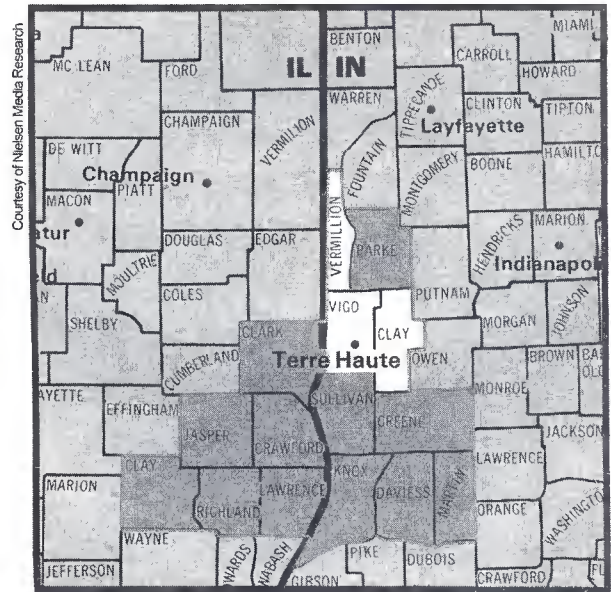

Terre Haute, IN (148)

DMA TV Households: 146,260
% of U.S. TV Households: .135

- WTWO Terre Haute, IN, ch. 2, NBC
- WTHI-TV Terre Haute, IN, ch. 10, CBS
- *WUSI-TV Olney, IL, ch. 16, ETV
- *WVUT Vincennes, IN, ch. 22, ETV
- WBAK-TV Terre Haute, IN, ch. 38, Fox

DMA Counties	State	TV Households	DMA Counties	State	TV Households
Clark	IL	7,150	Greene	IN	13,480
Crawford	IL	7,750	Knox	IN	15,250
Jasper	IL	3,850	Martin	IN	4,100
Lawrence	IL	6,180	Parke	IN	6,440
Richland	IL	6,560	Sullivan	IN	7,810
Clay	IN	10,490	Vermillion	IN	6,630
Davies	IN	10,390	Vigo	IN	40,180

Toledo, OH (69)

DMA TV Households: 425,770
% of U.S. TV Households: .393

- WTOL Toledo, OH, ch. 11, CBS
- WTVG Toledo, OH, ch. 13, ABC
- WNWO-TV Toledo, OH, ch. 24, NBC
- *WBGU-TV Bowling Green, OH, ch. 27, ETV
- *WGTE-TV Toledo, OH, ch. 30, ETV
- WUPW Toledo, OH, ch. 36, Fox
- WLMB Toledo, OH, ch. 40, IND

DMA Counties	State	TV Households
Lenawee	MI	37,380
Defiance	OH	14,990
Fulton	OH	15,910
Hancock	OH	28,940
Henry	OH	11,120
Lucas	OH	183,480
Ottawa	OH	16,870
Sandusky	OH	24,050
Seneca	OH	22,070
Williams	OH	15,400
Wood	OH	46,460
Wyandot	OH	9,100

Topeka, KS (137)

DMA TV Households: 171,660
% of U.S. TV Households: .158

- *KTWU Topeka, KS, ch. 11, ETV
- WIBW-TV Topeka, KS, ch. 13, CBS
- KSNT Topeka, KS, ch. 27, NBC
- KTKA-TV Topeka, KS, ch. 49, ABC

DMA Counties	State	TV Households
Brown	KS	4,220
Clay	KS	3,540
Cloud	KS	4,000
Coffey	KS	3,410
Geary	KS	10,080
Jackson	KS	4,860
Jefferson	KS	7,040
Lyon	KS	13,560
Marshall	KS	4,340
Morris	KS	2,580
Nemaha	KS	3,740
Osage	KS	6,640
Pottawatomie	KS	6,850
Riley	KS	22,020
Shawnee	KS	69,560
Wabaunsee	KS	2,670
Washington	KS	2,550