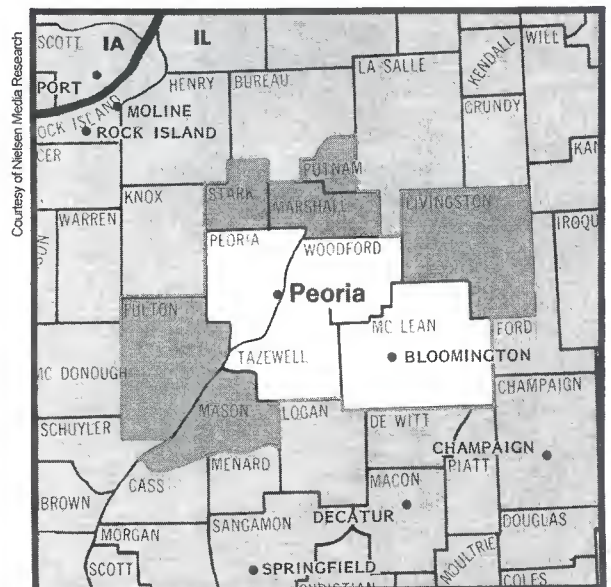

Panama City, FL (158)

DMA TV Households: 132,860
% of U.S. TV Households: .123

WJHG-TV Panama City, FL, ch. 7, NBC
WMBB Panama City, FL, ch. 13, ABC
WPGX Panama City, FL, ch. 28, IND
WPCT Panama City Beach, FL, ch. 46, IND
WBIF Marianna, FL, ch. 51, IND
*WFSG Panama City, FL, ch. 56, ETV

DMA Counties	State	TV Households
Bay	FL	62,800
Calhoun	FL	4,730
Franklin	FL	4,390
Gulf	FL	65,290
Holmes	FL	7,600
Jackson	FL	17,730
Liberty	FL	2,320
Walton	FL	18,490
Washington	FL	8,510

Parkersburg, WV (187)

DMA TV Households: 64,560
% of U.S. TV Households: .060

WTAP-TV Parkersburg, WV, ch. 15, NBC

DMA Counties	State	TV Households
Washington	OH	25,270
Pleasants	WV	2,860
Wood	WV	36,430

Peoria-Bloomington, IL (117)

DMA TV Households: 241,200
% of U.S. TV Households: .222

WHOI Peoria, IL, ch. 19, ABC
WEEK-TV Peoria, IL, ch. 25, NBC
WMBD-TV Peoria, IL, ch. 31, CBS
WYZZ-TV Bloomington, IL, ch. 43, Fox
*WTVP Peoria, IL, ch. 47, ETV
WAOE Peoria, IL, ch. 59, IND

DMA Counties	State	TV Households
Fulton	IL	14,780
Livingston	IL	14,180
Marshall	IL	5,230
Mason	IL	6,340
McLean	IL	59,310
Peoria	IL	72,140
Putnam	IL	2,460
Stark	IL	2,480
Tazewell	IL	51,370
Woodford	IL	12,910