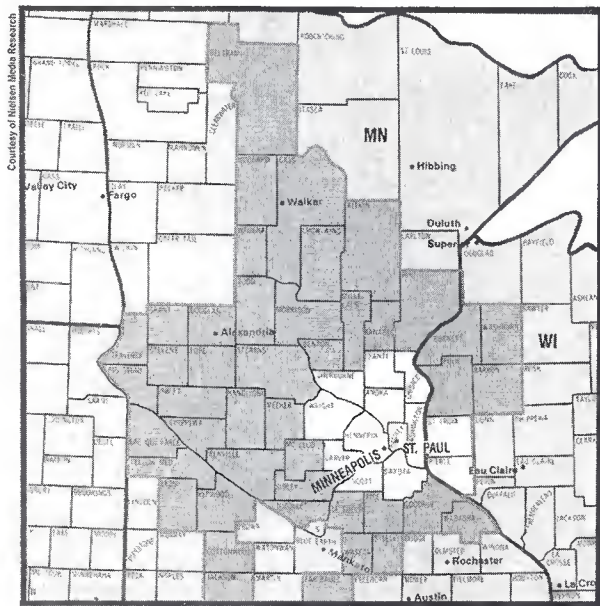

Minneapolis-St. Paul, MN (14)

DMA TV Households: 1,635,650
% of U.S. TV Households: 1.509

- *KTCA-TV St. Paul, ch. 2, ETV
- WCCO-TV Minneapolis, ch. 4, CBS
- KSTP-TV St. Paul, ch. 5, ABC
- KCCO-TV Alexandria, MN, ch. 7, CBS
- *KAWE Bemidji, MN, ch. 9, ETV
- KMSP-TV Minneapolis, ch. 9, Fox
- *KWCM-TV Appleton, MN, ch. 10, ETV
- KARE Minneapolis, ch. 11, NBC
- KCCW-TV Walker, MN, ch. 12, satellite to KCCO-TV
- *KTCI-TV St. Paul, ch. 17, ETV
- *KAWB Brainerd, MN, ch. 22, ETV
- KMWB Minneapolis, ch. 23, IND
- KFTC Bemidji, MN, ch. 26, IND
- *WHWC-TV Menomonie, WI, ch. 28, ETV
- WFTC Minneapolis, ch. 29, Fox
- KPXM St. Cloud, MN, ch. 41, IND
- KSAX Alexandria, MN, ch. 42, ABC
- KRWF Redwood Falls, MN, ch. 43, ABC
- KSTC-TV Minneapolis, ch. 45, IND

DMA Counties	State	TV Households	DMA Counties	State	TV Households
Aitkin	MN	6,700	Nicollet-North	MN	5,930
Anoka	MN	113,340	Pine	MN	11,030
Beltrami	MN	14,930	Pope	MN	4,590
Benton	MN	14,000	Ramsey	MN	200,580
Big Stone	MN	2,280	Redwood	MN	6,630
Carver	MN	26,880	Renville	MN	6,660
Cass	MN	11,430	Rice	MN	19,760
Chippewa	MN	5,350	Scott	MN	34,800
Chisago	MN	15,830	Sherburne	MN	24,130
Cottonwood	MN	4,910	Sibley	MN	5,770
Crow Wing	MN	23,100	Stearns	MN	49,310
Dakota	MN	139,390	Steele	MN	13,380
Douglas	MN	14,030	Stevens	MN	3,580
Fanbault	MN	6,530	Swift	MN	4,340
Goodhue	MN	17,410	Todd	MN	9,470
Grant	MN	2,490	Traverse	MN	1,660
Hennepin	MN	459,220	Wabasha	MN	8,670
Hubbard	MN	7,780	Wadena	MN	5,420
Isanti	MN	12,250	Waseca	MN	7,180
Jackson	MN	4,440	Washington	MN	77,780
Kanabec	MN	6,300	Wright	MN	35,150
Kandiyohi	MN	15,790	Yellow Medicine	MN	4,360
Lac qui Parle	MN	3,280	Barron	WI	18,160
Le Sueur	MN	9,880	Burnett	WI	6,800
Lyon	MN	9,720	Dunn	WI	15,020
McLeod	MN	13,690	Pierce	WI	13,660
Meeker	MN	9,120	Polk	WI	17,230
Mille Lacs	MN	9,350	St. Croix	WI	25,950
Morrison	MN	12,360	Washburn	WI	6,870