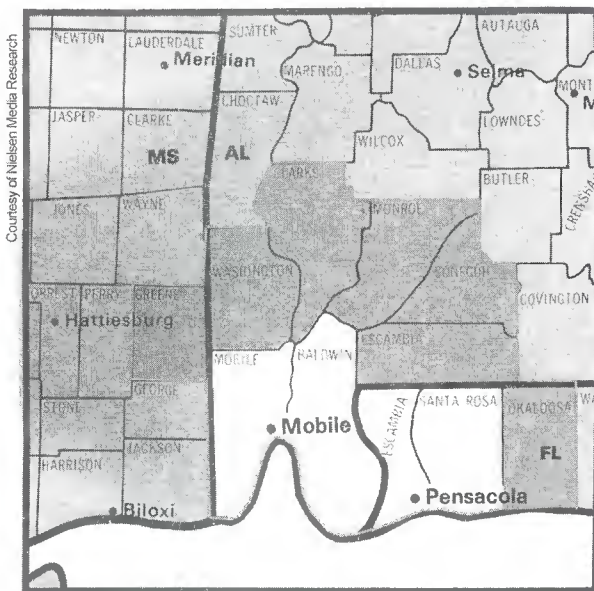

Missoula, MT (169)

DMA TV Households: 100,180
% of U.S. TV Households: .092

KPAX-TV Missoula, MT, ch. 8, satellite to KXLF-TV
KCFW-TV Kalispell, MT, ch. 9, NBC
*KUFM-TV Missoula, MT, ch. 11, ETV
KECI-TV Missoula, MT, ch. 13, NBC (ABC)
KMMF Missoula, MT, ch. 17, Fox
KTMF Missoula, MT, ch. 23, IND

DMA Counties	State	TV Households
Flathead	MT	29,670
Granite	MT	1,170
Lake	MT	10,480
Mineral	MT	1,550
Missoula	MT	38,190
Ravalli	MT	14,830
Sanders	MT	4,290

Mobile, AL-Pensacola (Ft. Walton Beach), FL (62)

DMA TV Households: 497,570
% of U.S. TV Households: .459

WEAR-TV Pensacola, FL, ch. 3, ABC
WKRG-TV Mobile, AL, ch. 5, CBS
WALA-TV Mobile, AL, ch. 10, Fox
WPML-TV Mobile, AL, ch. 15, NBC
WMPV-TV Mobile, AL, ch. 21, IND
*WSRE Pensacola, FL, ch. 23, ETV
WHBR Pensacola, FL, ch. 33, IND
WFGX Fort Walton Beach, FL, ch. 35, IND
*WEIQ Mobile, AL, ch. 42, ETV
WJTC Pensacola, FL, ch. 44, UPN
WPAN Fort Walton Beach, FL, ch. 53, IND
WBPG Gulf Shores, AL, ch. 55, WB
WAWD Fort Walton Beach, FL, ch. 58, IND

DMA Counties	State	TV Households
Baldwin	AL	61,140
Clarke	AL	10,670
Conecuh	AL	5,780
Escambia	AL	14,460
Mobile	AL	150,380
Monroe	AL	9,360
Washington	AL	6,860
Escambia	FL	115,610
Okaloosa	FL	71,260
Santa Rosa	FL	47,830
Greene	MS	4,220