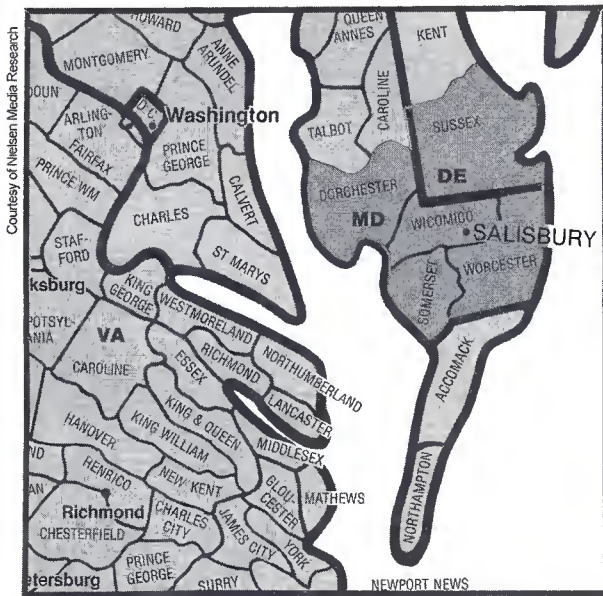

Salisbury, MD (149)

DMA TV Households: 145,280
% of U.S. TV Households: .134

WBOC-TV Salisbury, MD, ch. 16, CBS (NBC)
*WCPB Salisbury, MD, ch. 28, ETV
WMDT Salisbury, MD, ch. 47, ABC (NBC)
*WDPB Seaford, DE, ch. 64, ETV

DMA Counties	State	TV Households
Sussex	DE	68,630
Dorchester	MD	12,950
Somerset	MD	8,700
Wicomico	MD	34,150
Worcester	MD	20,850

Salt Lake City, UT (36)

DMA TV Households: 786,030
% of U.S. TV Households: .725

KUTV Salt Lake City, ch. 2, CBS
KJWY Jackson, WY, ch. 2, NBC
KBJN Ely, NV, ch. 3, NBC
KUTF Price, UT, ch. 3, IND
KCSG Cedar City, UT, ch. 4, IND
KTVX Salt Lake City, ch. 4, ABC
KSL-TV Salt Lake City, ch. 5, NBC
*KBNY Ely, NV, ch. 6, ETV
KBCJ Vernal, UT, ch. 6, IND
*KUED Salt Lake City, ch. 7, ETV
*KULC Ogden, UT, ch. 9, ETV
KENV Elko, NV, ch. 10, NBC
*KBYU-TV Provo, UT, ch. 11, ETV
KBEO Jackson, WY, ch. 11, IND
KUTH Logan, UT, ch. 12, IND
KUSG St. George, UT, ch. 12, IND
KSTU Salt Lake City, ch. 13, Fox
KGWR-TV Rock Springs, WY, ch. 13, CBS
KJZZ-TV Salt Lake City, ch. 14, IND
KUPX Provo, UT, ch. 16, IND
*KUEW St. George, UT, ch. 18, ETV
*KUES Richfield, UT, ch. 19, ETV
KTMW Salt Lake City, ch. 20, IND
KPNZ Ogden, UT, ch. 24, UPN
KUWB Ogden, UT, ch. 30, WB
KCBU Provo, UT, ch. 32, IND

DMA Counties	State	TV Households	DMA Counties	State	TV Households
Bear Lake	ID	2,340	Morgan	UT	2,260
Franklin	ID	3,650	Piute	UT	490
Oneida	ID	1,430	Rich	UT	690
Elko	NV	15,390	Salt Lake	UT	302,640
Eureka	NV	560	San Juan	UT	3,670
White Pine	NV	2,730	Sanpete	UT	6,710
Beaver	UT	2,070	Sevier	UT	6,420
Box Elder	UT	13,580	Summit	UT	11,220
Cache	UT	28,180	Tooele	UT	14,640
Carbon	UT	7,140	Uintah	UT	8,610
Daggett	UT	390	Utah	UT	107,580
Davis	UT	76,520	Wasatch	UT	5,330
Duchesne	UT	4,690	Washington	UT	32,580
Emery	UT	3,460	Wayne	UT	970
Garfield	UT	1,490	Weber	UT	67,640
Grand	UT	2,900	Lincoln	WY	5,550
Iron	UT	11,410	Sublette	WY	2,420
Juab	UT	2,570	Sweetwater	WY	13,360
Kane	UT	2,010	Uinta	WY	6,870
Millard	UT	3,870