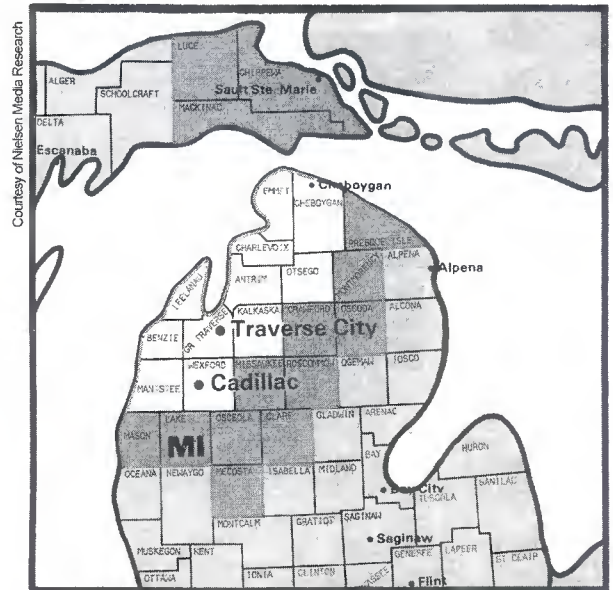

Traverse City-Cadillac, MI (112)

DMA TV Households: 248,930

% of U.S. TV Households: .230

WTOM-TV Cheboygan, MI, ch. 4, satellite to WPBN-TV

WPBN-TV Traverse City, MI, ch. 7, NBC

WGTV Sault Ste. Marie, MI, ch. 8, satellite to WGTU

WWTV Cadillac, MI, ch. 9, CBS

WWUP-TV Sault Ste. Marie, MI, ch. 10, satellite to WWTV

*WCMW Manistee, MI, ch. 21, ETV

*WCMV Cadillac, MI, ch. 27, ETV

WGTU Traverse City, MI, ch. 29, ABC

WFQX-TV Cadillac, MI, ch. 33, Fox

WFUP Vanderbilt, MI, ch. 45, IND

DMA Counties	State	TV Households	DMA Counties	State	TV Households
Antrim	MI	9,790	Mackinac	MI	5,290
Benzie	MI	7,020	Manistee	MI	10,290
Charlevoix	MI	10,980	Mason	MI	11,500
Cheboygan	MI	11,560	Mecosta	MI	15,510
Chippewa	MI	13,890	Missaukee	MI	5,960
Clare	MI	13,580	Montmorency	MI	4,620
Crawford	MI	5,930	Osceola	MI	9,160
Emmet	MI	13,400	Oscoda	MI	3,920
Grand Traverse	MI	32,500	Otsego	MI	9,610
Kalkaska	MI	6,750	Presque Isle	MI	6,280
Lake	MI	5,430	Roscommon	MI	11,780
Leelanau	MI	9,210	Wexford	MI	12,420
Luce	MI	2,550			

Tri-Cities, TN-VA (91)

DMA TV Households: 322,130

% of U.S. TV Households: .297

WCYB-TV Bristol, VA, ch. 5, NBC

WJHL-TV Johnson City, TN, ch. 11, CBS

WKPT-TV Kingsport, TN, ch. 19, ABC

WEMT Greenville, TN, ch. 39, Fox

*WSBN-TV Norton, VA, ch. 47, ETV

*WMSY-TV Marion, VA, ch. 52, ETV

WLFG Grundy, VA, ch. 68, IND

DMA Counties	State	TV Households	DMA Counties	State	TV Households
Leslie	KY	4,680	Buchanan	VA	9,980
Letcher	KY	9,930	Dickenson	VA	6,700
Carter	TN	24,220	Lee	VA	9,630
Greene	TN	26,840	Russell	VA	11,710
Hawkins	TN	23,010	Scott	VA	9,950
Johnson	TN	7,120	Smyth	VA	13,670
Sullivan	TN	63,900	Washington	VA	29,390
Unicoi	TN	7,590	Wise	VA	18,310
Washington	TN	45,500