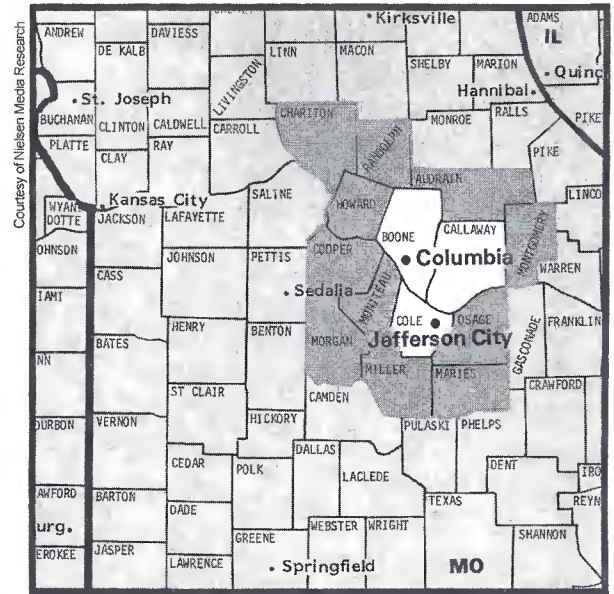

Columbia-Jefferson City, MO (139)

DMA TV Households: 166,500
% of U.S. TV Households: .154

KOMU-TV Columbia, MO, ch. 8, NBC
KRCG Jefferson City, MO, ch. 13, CBS
KMIZ Columbia, MO, ch. 17, ABC
KNLJ Jefferson City, MO, ch. 25, IND

DMA Counties	State	TV Households
Audrain	MO	9,930
Boone	MO	54,750
Callaway	MO	15,430
Chariton	MO	3,370
Cole	MO	27,750
Cooper	MO	6,090
Howard	MO	3,860
Maries	MO	3,600
Miller	MO	9,590
Moniteau	MO	5,390
Montgomery	MO	4,860
Morgan	MO	7,560
Osage	MO	5,170
Randolph	MO	9,150