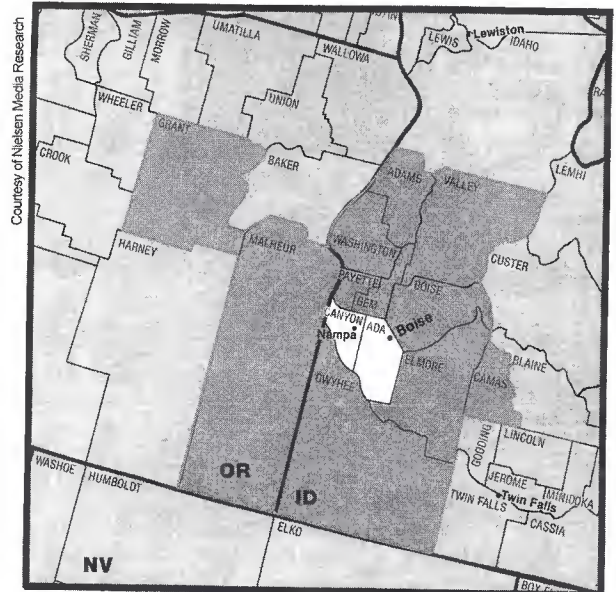

Boston (Manchester, NH) (6)

DMA TV Households: 2,391,830
% of U.S. TV Households: 2.206

- *WGBH-TV Boston, ch. 2, ETV
- WBZ-TV Boston, ch. 4, CBS
- WCVB-TV Boston, ch. 5, ABC
- WHDH-TV Boston, ch. 7, NBC
- WMUR-TV Manchester, NH, ch. 9, ABC
- *WENH-TV Durham, NH, ch. 11, ETV
- WPXG Concord, NH, ch. 21, satellite to WBPX
- WFXT Boston, ch. 25, Fox
- WUNI Worcester, MA, ch. 27, Univision
- WSBK-TV Boston, ch. 38, UPN
- *WGBX-TV Boston, ch. 44, ETV
- WWDP Norwell, MA, ch. 46, IND
- *WYDN Worcester, MA, ch. 48, ETV
- WNDS Derry, NH, ch. 50, IND
- *WEKW-TV Keene, NH, ch. 52, ETV
- WLVI-TV Cambridge, MA, ch. 56, WB
- WNEU Merrimack, NH, ch. 60, Telemundo
- WMFP Lawrence, MA, ch. 62, IND
- WUTF(TV) Marlborough, MA, ch. 66, TeleFutura
- WBPX Boston, ch. 68, PAX TV

DMA Counties	State	TV Households	DMA Counties	State	TV Households
Barnstable	MA	99,720	Worcester	MA	293,600
Dukes	MA	6,680	Belknap	NH	24,310
Essex	MA	281,810	Cheshire	NH	28,940
Middlesex	MA	568,240	Hillsborough	NH	151,430
Nantucket	MA	3,970	Merrimack	NH	55,020
Norfolk	MA	252,880	Rockingham	NH	110,820
Plymouth	MA	174,610	Strafford	NH	44,910
Suffolk	MA	277,120	Windham	VT	17,770