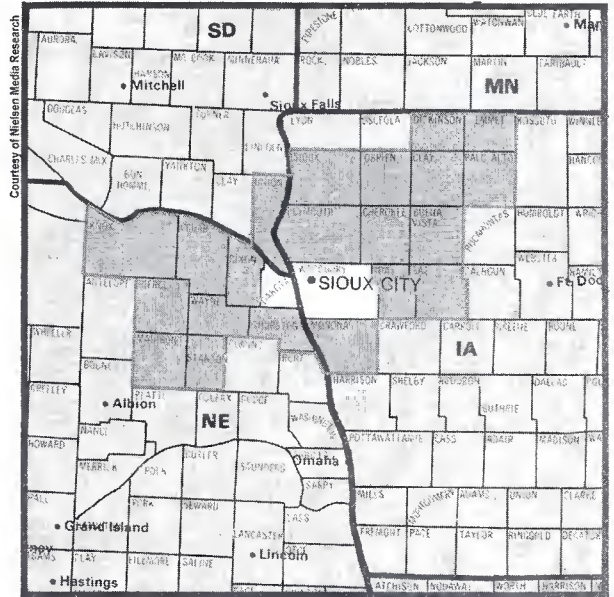

Sioux City, IA (144)

DMA TV Households: 157,970
% of U.S. TV Households: .146

- *KUSD-TV Vermillion, SD, ch. 2, ETV
- KTIV Sioux City, IA, ch. 4, NBC
- KCAU-TV Sioux City, IA, ch. 9, ABC
- KMEG Sioux City, IA, ch. 14, CBS
- *KXNE-TV Norfolk, NE, ch. 19, ETV
- *KSIN Sioux City, IA, ch. 27, ETV
- KPTH Sioux City, IA, ch. 44, Fox

DMA Counties	State	TV Households	DMA Counties	State	TV Households
Buena Vista	IA	7,340	Woodbury	IA	38,540
Cherokee	IA	5,280	Cedar	NE	3,580
Clay	IA	7,260	Dakota	NE	7,270
Dickinson	IA	7,260	Dixon	NE	2,380
Emmet	IA	4,370	Knox	NE	3,700
Ida	IA	3,170	Madison	NE	13,450
Monona	IA	4,180	Pierce	NE	2,880
O'Brien	IA	5,860	Stanton	NE	2,280
Palo Alto	IA	4,070	Thurston	NE	2,190
Plymouth	IA	9,550	Wayne	NE	3,380
Sac	IA	4,580	Union	SD	5,040
Sioux	IA	10,360			

Sioux Falls (Mitchell), SD (113)

DMA TV Households: 247,210
% of U.S. TV Households: .228

- KDLO-TV Florence, SD, ch. 3, satellite to KELO-TV
- KPRY-TV Pierre, SD, ch. 4, ETV satellite to KSFY-TV
- KDLV-TV Mitchell, SD, ch. 5, NBC
- KPLO-TV Reliance, SD, ch. 6, satellite to KELO-TV
- *KESD-TV Brookings, SD, ch. 8, ETV
- KABY-TV Aberdeen, SD, ch. 9, satellite to KSFY-TV
- *KTSD-TV Pierre, SD, ch. 10, ETV
- KELO-TV Sioux Falls, SD, ch. 11, CBS
- *KRNE-TV Merriman, NE, ch. 12, ETV
- KTTM Huron, SD, ch. 12, Fox
- KSFY-TV Sioux Falls, SD, ch. 13, ABC
- *KDSO-TV Aberdeen, SD, ch. 16, ETV
- KTTW Sioux Falls, SD, ch. 17, Fox
- *KSMN Worthington, MN, ch. 20, ETV
- *KCSO-TV Sioux Falls, SD, ch. 23, ETV
- KWSD Sioux Falls, SD, ch. 36, WB
- KDLT-TV Sioux Falls, SD, ch. 46, IND

DMA Counties	State	TV Households	DMA Counties	State	TV Households
Lyon	IA	4,210	Hand	SD	1,490
Osceola	IA	2,750	Hanson	SD	1,050
Lincoln	MN	2,640	Hughes	SD	6,650
Murray	MN	3,670	Hutchinson	SD	3,160
Nobles	MN	7,910	Hyde	SD	700
Pipstone	MN	3,940	Jerauld	SD	980
Rock	MN	3,960	Jones	SD	470
Cherry	NE	2,420	Kingsbury	SD	2,360
Aurora	SD	1,180	Lake	SD	4,370
Beadle	SD	6,880	Lincoln	SD	10,230
Bon Homme	SD	2,580	Lyman	SD	1,390
Brookings	SD	10,890	Marshall	SD	1,760
Brown	SD	14,350	McCook	SD	2,180
Brule	SD	1,980	McPherson	SD	1,160
Buffalo	SD	480	Mellette	SD	680
CharlesMix	SD	3,230	Miner	SD	1,180
Clark	SD	1,490	Minnehaha	SD	60,750
Clay	SD	4,750	Moody	SD	2,490
Codington	SD	10,420	Potter	SD	1,090
Davison	SD	7,560	Roberts	SD	3,520
Day	SD	2,470	Sanborn	SD	970
Deuel	SD	1,870	Spink	SD	2,680
Dewey	SD	1,860	Stanley	SD	1,080
Douglas	SD	1,250	Sully	SD	590
Edmunds	SD	1,670	Todd	SD	2,440
Faulk	SD	970	Tripp	SD	2,480
Grant	SD	3,060	Turner	SD	3,460
Gregory	SD	1,980	Walworth	SD	2,450
Hamlin	SD	2,010	Yankton	SD	8,190