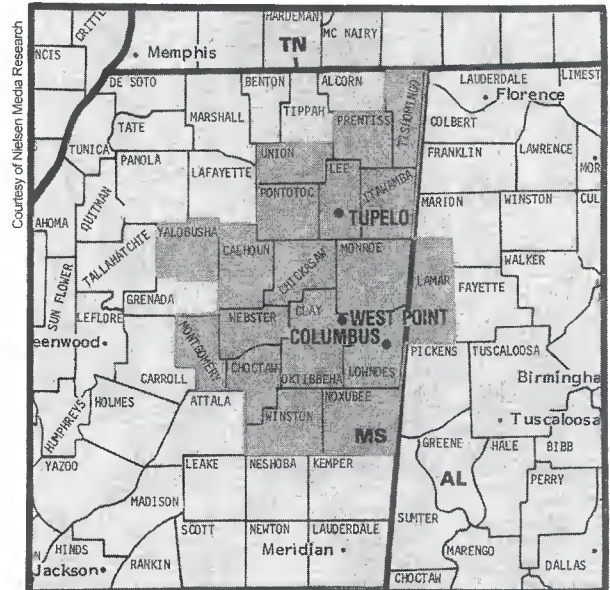

Corpus Christi, TX (128)

DMA TV Households: 194,040
% of U.S. TV Households: .179

- KIII Corpus Christi, TX, ch. 3, ABC
- KRIS-TV Corpus Christi, TX, ch. 6, NBC
- KZTV Corpus Christi, TX, ch. 10, CBS
- *KEDT Corpus Christi, TX, ch. 16, ETV
- KORO Corpus Christi, TX, ch. 28, Univision

DMA Counties	State	TV Households
Aransas	TX	9,390
Bee	TX	9,570
Brooks	TX	2,620
Duval	TX	4,230
Jim Hogg	TX	1,830
Jim Wells	TX	13,390
Kenedy	TX	100
Kleberg	TX	11,010
Live Oak	TX	4,380
Nueces	TX	111,940
Refugio	TX	2,930
San Patricio	TX	22,650