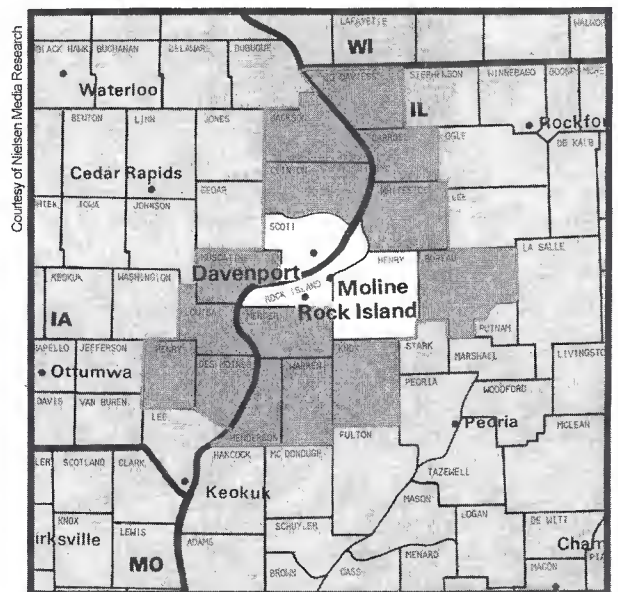

Davenport, IA-Rock Island-Moline, IL (94)

DMA TV Households: 308,460
% of U.S. TV Households: .285

- WHBF-TV Rock Island, IL, ch. 4, CBS
- KWQC-TV Davenport, IA, ch. 6, NBC
- WQAD-TV Moline, IL, ch. 8, ABC
- KLJB-TV Davenport, IA, ch. 18, Fox
- *WQPT-TV Moline, IL, ch. 24, ETV
- KGWB-TV Burlington, IA, ch. 26, IND
- *KQCT Davenport, IA, ch. 36, satellite to *WQPT-TV

DMA Counties	State	TV Households	DMA Counties	State	TV Households
Bureau	IL	14,170	Whiteside	IL	23,860
Carroll	IL	6,720	Clinton	IA	19,890
Henderson	IL	3,400	Des Moines	IA	16,770
Henry	IL	20,190	Henry	IA	7,540
Jo Daviess	IL	9,510	Jackson	IA	8,120
Knox	IL	21,780	Louisa	IA	4,440
Mercer	IL	6,640	Muscatine	IA	15,910
Rock Island	IL	60,110	Scott	IA	62,370
Warren	IL	7,040