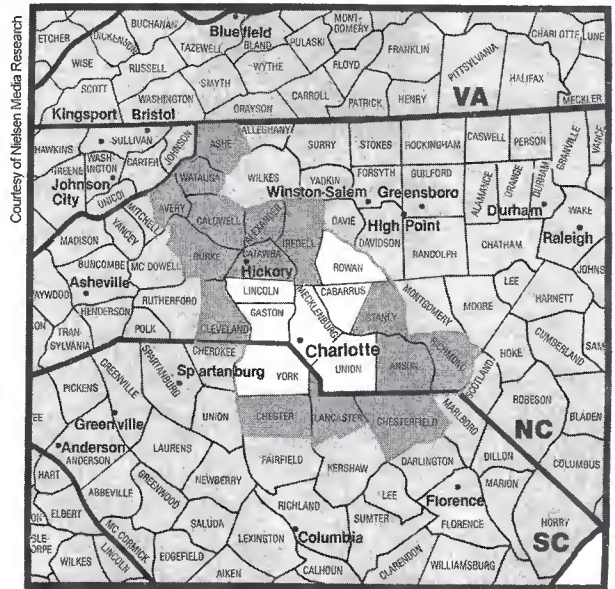

Charlotte, NC (28)

DMA TV Households: 986,830
% of U.S. TV Households: .910

- WBTV Charlotte, NC, ch. 3, CBS
- WSOC-TV Charlotte, NC, ch. 9, ABC
- WHKY-TV Hickory, NC, ch. 14, IND
- *WUNE-TV Linville, NC, ch. 17, ETV
- WCCB Charlotte, NC, ch. 18, Fox
- *WNSC-TV Rock Hill, SC, ch. 30, ETV
- WCNC-TV Charlotte, NC, ch. 36, NBC
- *WTVI Charlotte, NC, ch. 42, ETV
- WJZY Belmont, NC, ch. 46, UPN IND
- WWVB Rock Hill, SC, ch. 55, WB IND
- *WUNG-TV Concord, NC, ch. 58, ETV
- WAXN-TV Kannapolis, NC, ch. 64, IND

DMA Counties	State	TV Households	DMA Counties	State	TV Households
Alexander	NC	13,880	Lincoln	NC	25,750
Anson	NC	9,280	Mecklenburg	NC	295,500
Ashe	NC	10,620	Richmond	NC	18,000
Avery	NC	6,760	Rowan	NC	50,950
Burke	NC	35,530	Stanly	NC	22,690
Cabarrus	NC	54,310	Union	NC	49,900
Caldwell	NC	31,990	Watauga	NC	16,470
Catawba	NC	58,420	Chester	SC	13,070
Cleveland	NC	38,300	Chesterfield	SC	17,380
Gaston	NC	76,590	Lancaster	SC	24,050
Iredell	NC	51,520	York	SC	65,870