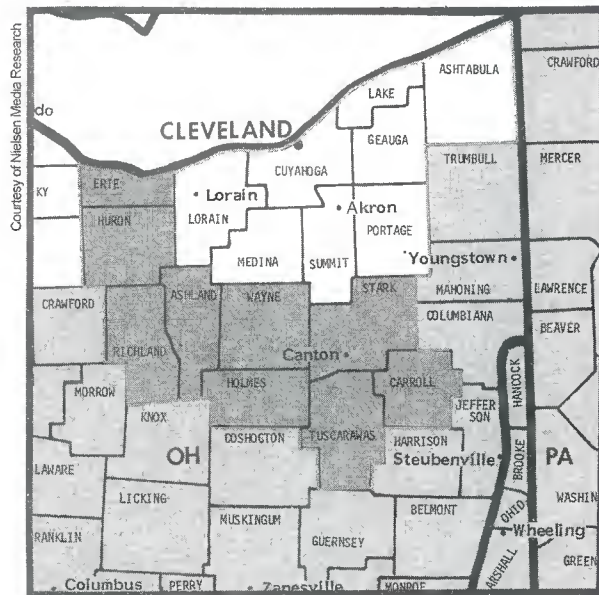

Cleveland-Akron (Canton), OH (16)

DMA TV Households: 1,542,970
 % of U.S. TV Households: 1.423

WKYC-TV Cleveland, ch. 3, NBC
 WEWS Cleveland, ch. 5, ABC
 WJW Cleveland, ch. 8, Fox
 WDLI Canton, OH, ch. 17, IND
 WOIO Shaker Heights, OH, ch. 19, CBS
 WVPX Akron, OH, ch. 23, IND
 *WVIZ-TV Cleveland, ch. 25, ETV