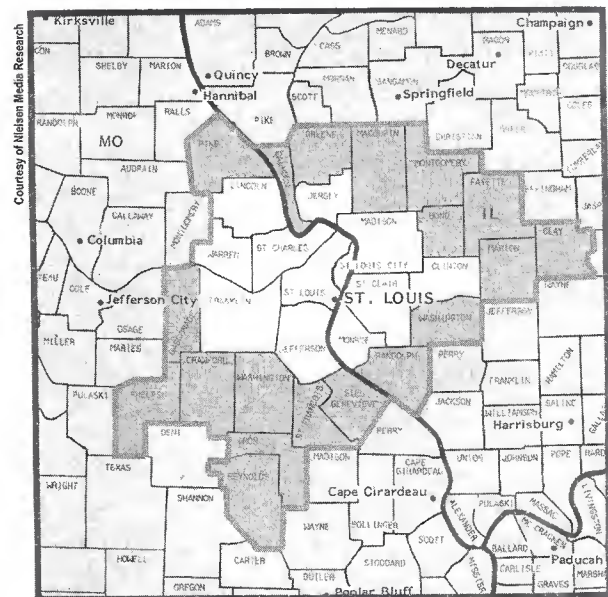

St. Louis (21)

DMA TV Households: 1,202,170

% of U.S. TV Households: 1.109

KTVI St. Louis, ch. 2, Fox
KMOV St. Louis, ch. 4, CBS
KSDK St. Louis, ch. 5, NBC
*KETC St. Louis, ch. 9, ETV
KPLR-TV St. Louis, ch. 11, WB IND
KNLC St. Louis, ch. 24, IND
KDNL-TV St. Louis, ch. 30, ABC
WRBU East St. Louis, IL, ch. 46, UPN

DMA Counties	State	TV Households	DMA Counties	State	TV Households
Bond	IL	6,340	Crawford	MO	9,520
Calhoun	IL	2,060	Franklin	MO	36,350
Clay	IL	5,770	Gasconade	MO	6,310
Clinton	IL	13,050	Iron	MO	4,080
Fayette	IL	8,160	Jefferson	MO	74,770
Greene	IL	5,560	Lincoln	MO	15,220
Jersey	IL	8,220	Pike	MO	6,790
Macoupin	IL	19,590	St. Charles	MO	111,540
Madison	IL	103,330	St. Francois	MO	21,400
Marion	IL	16,190	St. Louis	MO	405,730
Monroe	IL	11,020	St. Louis-Ind	MO	140,860
Montgomery	IL	11,380	Ste. Genevieve	MO	7,050
Randolph	IL	12,170	Warren	MO	9,920
St. Clair	IL	96,610	Washington	MO	8,700
Washington	IL	5,830