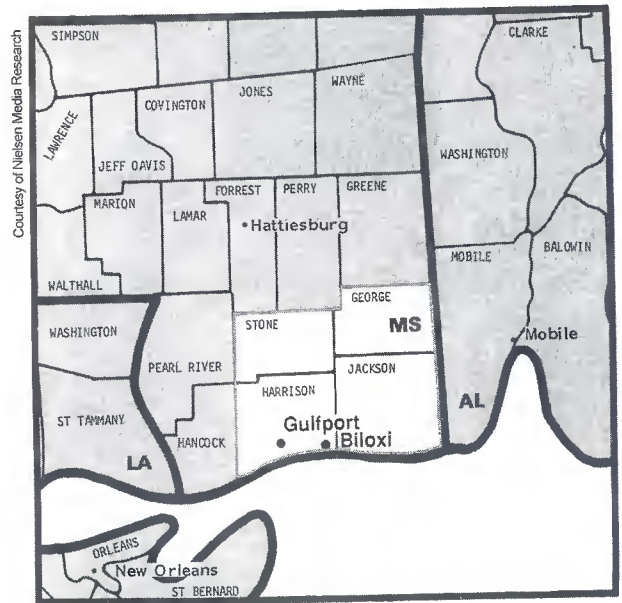

Biloxi-Gulfport, MS (156)

DMA TV Households: 133,530
% of U.S. TV Households: .123

WLOX Biloxi, MS, ch. 13, ABC
*WMAH Biloxi, MS, ch. 19, ETV
WXXV-TV Gulfport, MS, ch. 25, IND

DMA Counties	State	TV Households
George	MS	6,840
Harrison	MS	72,750
Jackson	MS	49,070
Stone	MS	4,870