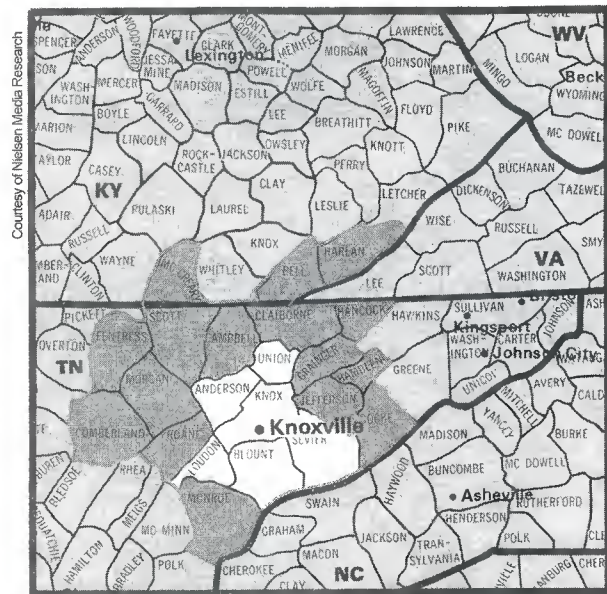

Kansas City, MO (31)

DMA TV Households: 875,090
% of U.S. TV Households: .807

- WDAF-TV Kansas City, MO, ch. 4, Fox
- KCTV Kansas City, MO, ch. 5, CBS
- *KMOS-TV Sedalia, MO, ch. 6, ETV
- KMBC-TV Kansas City, MO, ch. 9, ABC
- *KCPT Kansas City, MO, ch. 19, ETV
- KCWE Kansas City, MO, ch. 29, UPN
- KMCI Lawrence, KS, ch. 38, IND
- KSHB-TV Kansas City, MO, ch. 41, NBC
- KPXE Kansas City, MO, ch. 50, PAX TV
- KSMO-TV Kansas City, MO, ch. 62, WB

DMA Counties	State	TV Households	DMA Counties	State	TV Households
Anderson	KS	3,150	Davies	MO	3,120
Atchison	KS	6,240	Gentry	MO	2,660
Douglas	KS	38,970	Grundy	MO	4,340
Franklin	KS	9,510	Harrison	MO	3,570
Johnson	KS	186,740	Henry	MO	9,310
Leavenworth	KS	23,870	Jackson	MO	264,400
Linn	KS	3,950	Johnson	MO	18,010
Miami	KS	10,910	Lafayette	MO	12,910
Wyandotte	KS	58,030	Linn	MO	5,550
Bates	MO	6,500	Livingston	MO	5,520
Caldwell	MO	3,570	Mercer	MO	1,580
Carroll	MO	4,140	Pettis	MO	15,740
Cass	MO	32,170	Platte	MO	31,470
Clay	MO	75,810	Ray	MO	8,920
Clinton	MO	7,460	Saline	MO	8,810

Knoxville, TN (61)

DMA TV Households: 499,040
% of U.S. TV Households: .460

- *WETP-TV Sneedville, TN, ch. 2, ETV
- WATE-TV Knoxville, TN, ch. 6, ABC
- WMAK Knoxville, TN, ch. 7, IND
- WVLT-TV Knoxville, TN, ch. 8, CBS
- WBIR-TV Knoxville, TN, ch. 10, NBC
- *WKOP-TV Knoxville, TN, ch. 15, ETV
- WBXX-TV Crossville, TN, ch. 20, IND
- WTNZ Knoxville, TN, ch. 43, IND
- WAGV Harlan, KY, ch. 44, IND
- WVLR Tazewell, TN, ch. 48, IND
- WPXK Jellico, TN, ch. 54, IND

DMA Counties	State	TV Households
Bell	KY	11,980
Harlan	KY	12,820
McCreary	KY	6,520
Anderson	TN	29,340
Blount	TN	44,780
Campbell	TN	16,530
Claiborne	TN	11,970
Cocke	TN	14,250
Cumberland	TN	20,650
Fentress	TN	6,560
Grainger	TN	8,640
Hamblen	TN	23,670
Hancock	TN	2,730
Jefferson	TN	18,200
Knox	TN	161,630
Loudon	TN	16,820
Monroe	TN	16,530
Morgan	TN	7,090
Roane	TN	21,460
Scott	TN	8,620
Sevier	TN	30,860
Union	TN	7,390