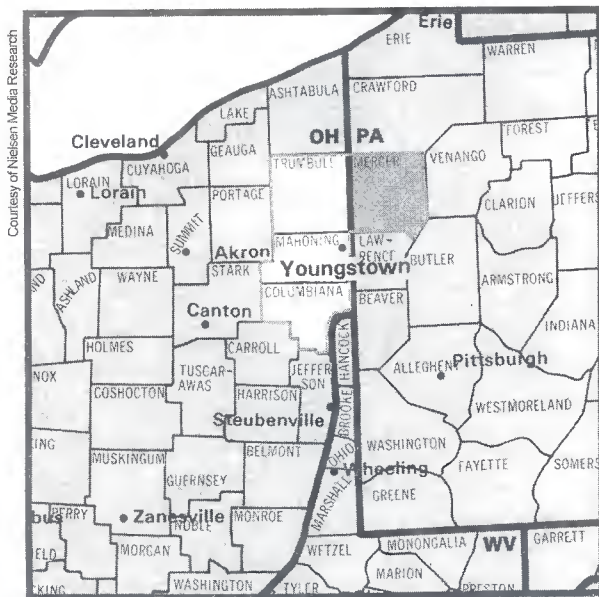

Youngstown, OH (101)

DMA TV Households: 279,260
% of U.S. TV Households: .258

WFMJ-TV Youngstown, OH, ch. 21, NBC
WKBN-TV Youngstown, OH, ch. 27, CBS
WYTV Youngstown, OH, ch. 33, ABC
*WNEO Alliance, OH, ch. 45, ETV

DMA Counties	State	TV Households
Columbiana	OH	43,010
Mahoning	OH	101,510
Trumbull	OH	88,730
Mercer	PA	46,010

Yuma, AZ-El Centro, CA (172)

DMA TV Households: 99,290
% of U.S. TV Households: .092

KVYE El Centro, CA, ch. 7, Univision
KEYC-TV El Centro, CA, ch. 9, Fox
KYMA Yuma, AZ, ch. 11, NBC
KSWT Yuma, AZ, ch. 13, CBS, Telemundo
KAJB Calipatria, CA, ch. 54, TeleFutura

DMA Counties	State	TV Households
Yuma	AZ	57,740
Imperial	CA	41,550