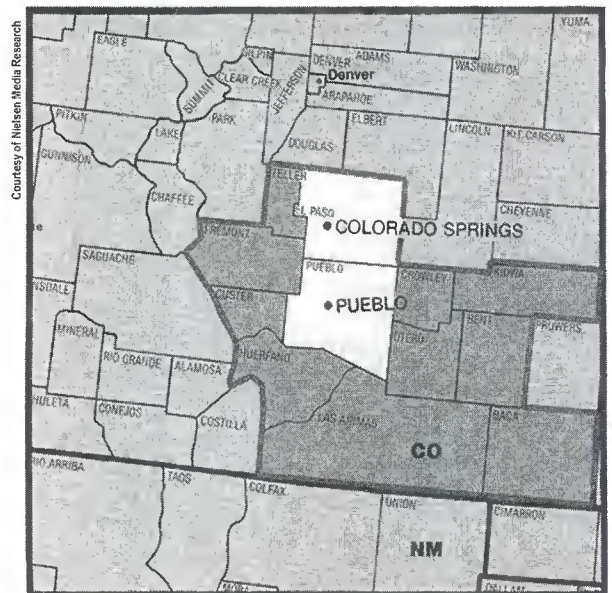

Clarksburg-Weston, WV (165)

DMA TV Households: 106,430
% of U.S. TV Households: .098

WDTV Weston, WV, ch. 5, CBS (ABC)
WBOY-TV Clarksburg, WV, ch. 12, NBC (ABC)
WVFX Clarksburg, WV, ch. 46, IND

DMA Counties	State	TV Households
Barbour	WV	5,910
Doddridge	WV	2,790
Gilmer	WV	2,680
Harrison	WV	27,390
Lewis	WV	6,880
Marion	WV	23,400
Randolph	WV	10,970
Ritchie	WV	4,080
Taylor	WV	6,430
Tucker	WV	2,920
Upshur	WV	9,030
Webster	WV	3,950

Cleveland-Akron (Canton), OH (16)

DMA TV Households: 1,542,970
% of U.S. TV Households: 1.423

WKYC-TV Cleveland, ch. 3, NBC
WEWS Cleveland, ch. 5, ABC
WJW Cleveland, ch. 8, Fox
WDLI Canton, OH, ch. 17, IND
WOIO Shaker Heights, OH, ch. 19, CBS
WVPX Akron, OH, ch. 23, IND
*WVIZ-TV Cleveland, ch. 25, ETV

WUAB Lorain, OH, ch. 43, UPN
*WEAO Akron, OH, ch. 49, ETV
WGGN-TV Sandusky, OH, ch. 52, IND
WBXN-TV Akron, OH, ch. 55, WB
WQHS-TV Cleveland, ch. 61, Univision
WOAC Canton, OH, ch. 67, IND
WMFD-TV Mansfield, OH, ch. 68, IND

DMA Counties	State	TV Households	DMA Counties	State	TV Households
Ashland	OH	20,100	Lorain	OH	108,890
Ashtabula	OH	39,340	Medina	OH	58,860
Carroll	OH	11,200	Portage	OH	58,710
Cuyahoga	OH	561,720	Richland	OH	49,400
Erie	OH	32,220	Stark	OH	148,690
Geauga	OH	32,650	Summit	OH	221,430
Holmes	OH	9,570	Tuscarawas	OH	35,740
Huron	OH	22,740	Wayne	OH	40,280
Lake	OH	91,430			

Colorado Springs-Pueblo, CO (93)

DMA TV Households: 309,960
% of U.S. TV Households: .286

KOAA-TV Pueblo, CO, ch. 5, NBC
*KTSC Pueblo, CO, ch. 8, ETV
KKTV Colorado Springs, ch. 11, CBS
KRDO-TV Colorado Springs, ch. 13, ABC
KXRM-TV Colorado Springs, ch. 21, Fox

DMA Counties	State	TV Households
Baca	CO	1,750
Bent	CO	1,870
Crowley	CO	1,370
El Paso	CO	204,050
Fremont	CO	15,930
Huerfano	CO	3,140
Kiowa	CO	580
Las Animas	CO	6,220
Otero	CO	7,650
Pueblo	CO	56,800
Teller	CO	9,030