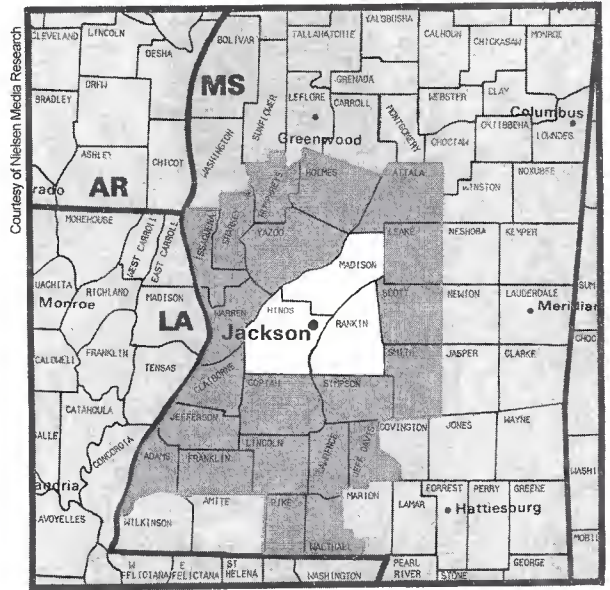

Jackson, MS (90)

DMA TV Households: 322,480

% of U.S. TV Households: .297

- WLBT Jackson, MS, ch. 3, NBC
- WJTV Jackson, MS, ch. 12, CBS
- WAPT Jackson, MS, ch. 16, ABC
- *WMAU-TV Bude, MS, ch. 17, ETV
- *WMPN-TV Jackson, MS, ch. 29, ETV
- *WMYC Yazoo City, MS, ch. 32, ETV
- WRBJ Magee, MS, ch. 34, IND
- WUFX Vicksburg, MS, ch. 35, IND
- WDBD Jackson, MS, ch. 40, Fox
- WNTZ Natchez, MS, ch. 48, Fox

DMA Counties	State	TV Households	DMA Counties	State	TV Households
Adams	MS	13,130	Leake	MS	7,570
Attala	MS	7,580	Lincoln	MS	12,660
Claiborne	MS	3,650	Madison	MS	28,560
Copiah	MS	10,040	Pike	MS	14,680
Franklin	MS	3,100	Rankin	MS	45,580
Hinds	MS	89,220	Scott	MS	10,280
Holmes	MS	7,050	Sharkey	MS	2,150
Humphreys	MS	3,630	Simpson	MS	10,360
Issaquena	MS	790	Smith	MS	6,210
Jeff Davis	MS	5,150	Walthall	MS	5,190
Jefferson	MS	3,400	Warren	MS	18,440
Lawrence	MS	4,960	Yazoo	MS	9,100