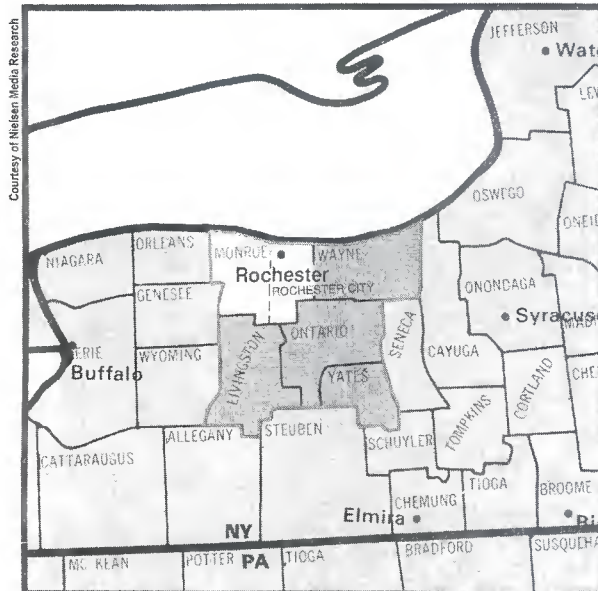

Rochester, NY (75)

DMA TV Households: 395,350
% of U.S. TV Households: .365

WROC-TV Rochester, NY, ch. 8, CBS
WHEC-TV Rochester, NY, ch. 10, NBC
WOKR Rochester, NY, ch. 13, ABC
*WXXI-TV Rochester, NY, ch. 21, ETV
WUHF Rochester, NY, ch. 31, Fox

DMA Counties	State	TV Households
Livingston	NY	22,440
Monroe	NY	193,940
Ontario	NY	39,420
Rochester City	NY	95,100
Wayne	NY	35,410
Yates	NY	9,040

Rockford, IL (133)

DMA TV Households: 178,930
% of U.S. TV Households: .165

WREX-TV Rockford, IL, ch. 13, ABC
WTVO Rockford, IL, ch. 17, NBC
WIFR Rockford, IL, ch. 23, CBS
WQRF-TV Rockford, IL, ch. 39, Fox

DMA Counties	State	TV Households
Boone	IL	15,720
Lee	IL	13,200
Ogle	IL	19,880
Stephenson	IL	19,810
Winnebago	IL	110,320

Sacramento-Stockton-Modesto, CA (19)

DMA TV Households: 1,278,430
% of U.S. TV Households: 1.179

KCRA-TV Sacramento, CA, ch. 3, NBC
*KVIE Sacramento, CA, ch. 6, ETV
KXTV Sacramento, CA, ch. 10, ABC
KOVR Stockton, CA, ch. 13, CBS
KUVS-TV Modesto, CA, ch. 19, Univision
*KBSV Ceres, CA, ch. 23, ETV
KSPX Sacramento, CA, ch. 29, IND
KMAX-TV Sacramento, CA, ch. 31, IND
KTXL Sacramento, CA, ch. 40, Fox
KQCA Stockton, CA, ch. 58, IND
KTFK Stockton, CA, ch. 64, TeleFutura

DMA Counties	State	TV Households	DMA Counties	State	TV Households
Amador	CA	12,950	San Joaquin	CA	194,330
Calaveras	CA	17,100	Sierra	CA	1,460
Colusa	CA	6,280	Solano East	CA	82,810
El Dorado West	CA	49,020	Stanislaus	CA	152,500
Nevada	CA	37,620	Sutter	CA	28,060
Placer	CA	104,640	Tuolumne	CA	21,960
Plumas	CA	8,300	Yolo	CA	61,870
Sacramento	CA	479,170	Yuba	CA	20,360