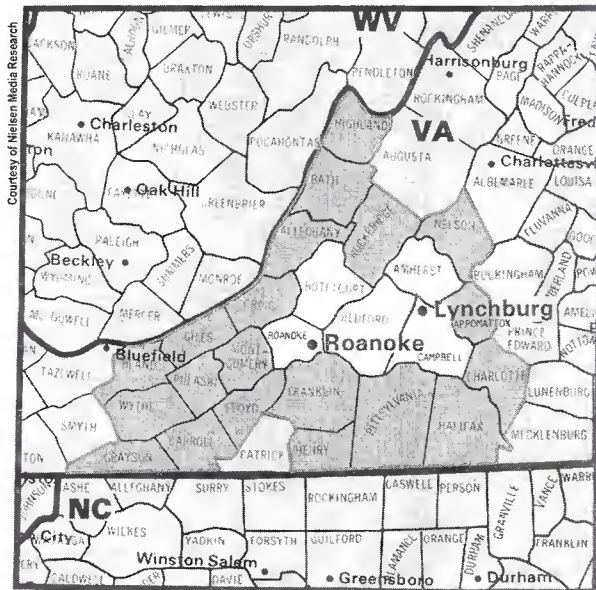

Richmond-Petersburg, VA (58)

DMA TV Households: 512,310
% of U.S. TV Households: .473

- WTVR-TV Richmond, VA, ch. 6, CBS
- WRIC-TV Petersburg, VA, ch. 8, ABC
- WWBT Richmond, VA, ch. 12, NBC
- *WCVE-TV Richmond, VA, ch. 23, ETV
- WRLH-TV Richmond, VA, ch. 35, Fox
- *WCWV Richmond, VA, ch. 57, ETV
- WUPV Ashland, VA, ch. 65, UPN

DMA Counties	State	TV Households	DMA Counties	State	TV Households
Amelia	VA	4,470	Lancaster	VA	5,000
Brunswick	VA	6,590	Louisa	VA	10,700
Buckingham	VA	5,560	Lunenburg	VA	5,010
Caroline	VA	8,460	Middlesex	VA	4,510
Charles City	VA	2,730	New Kent	VA	5,130
Chesterfield	VA	107,540	Northumberland	VA	5,620
Cumberland	VA	3,620	Nottoway	VA	5,700
Dinwiddie	VA	22,660	Orange	VA	10,830
Essex	VA	4,120	Powhatan	VA	8,080
Goochland	VA	6,460	Prince Edward	VA	6,790
Greensville	VA	5,770	Prince George	VA	20,240
Hanover	VA	34,090	Richmond	VA	3,010
Henrico	VA	114,170	Richmond City	VA	83,810
King and Queen	VA	2,830	Sussex	VA	4,450
King William	VA	5,220			

Roanoke-Lynchburg, VA (66)

DMA TV Households: 450,090
% of U.S. TV Households: .415

- WDBJ Roanoke, VA, ch. 7, CBS
- WSLS-TV Roanoke, VA, ch. 10, NBC
- WSET-TV Lynchburg, VA, ch. 13, ABC
- *WBRA-TV Roanoke, VA, ch. 15, ETV
- WJPR Lynchburg, VA, ch. 21, Fox
- WDRL-TV Danville, VA ch. 24, UPN
- WFXR-TV Roanoke, VA, ch. 27, satellite to WJPR
- WPXR Roanoke, VA, ch. 38, PAX TV