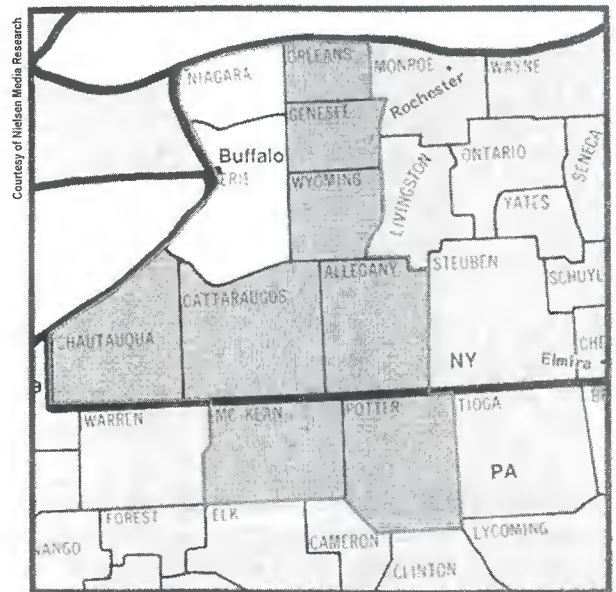

Bowling Green, KY (181)

DMA TV Households: 80,200
% of U.S. TV Households: .074

- WBKO Bowling Green, KY, ch. 13, ABC
- *WKYU-TV Bowling Green, KY, ch. 24, ETV
- WKNT Bowling Green, KY, ch. 40, NBC
- *WKGB-TV Bowling Green, KY, ch. 53, ETV

DMA Counties	State	TV Households
Adair	KY	6,880
Barren	KY	15,960
Butler	KY	5,230
Edmonson	KY	4,770
Hart	KY	6,860
Metcalfe	KY	4,030
Warren	KY	36,470

Buffalo, NY (44)

DMA TV Households: 647,920
% of U.S. TV Households: .598

- WGRZ-TV Buffalo, NY, ch. 2, NBC
- WIVB-TV Buffalo, NY, ch. 4, CBS
- WKBW-TV Buffalo, NY, ch. 7, ABC
- *WNED-TV Buffalo, NY, ch. 17, ETV
- WNLO Buffalo, NY, ch. 23, IND
- WNYB Jamestown, NY, ch. 26, IND
- WUTV Buffalo, NY, ch. 29, Fox
- WNYO-TV Buffalo, NY, ch. 49, IND
- WPXJ-TV Batavia, NY, ch. 51, IND
- WNGS Springville, NY, ch. 67, IND

DMA Counties	State	TV Households
Allegany	NY	17,760
Cattaraugus	NY	31,670
Chautauqua	NY	53,860
Erie	NY	378,980
Genesee	NY	22,790
Niagara	NY	87,740
Wyoming	NY	15,130
McKean	PA	17,660
Potter	PA	6,890