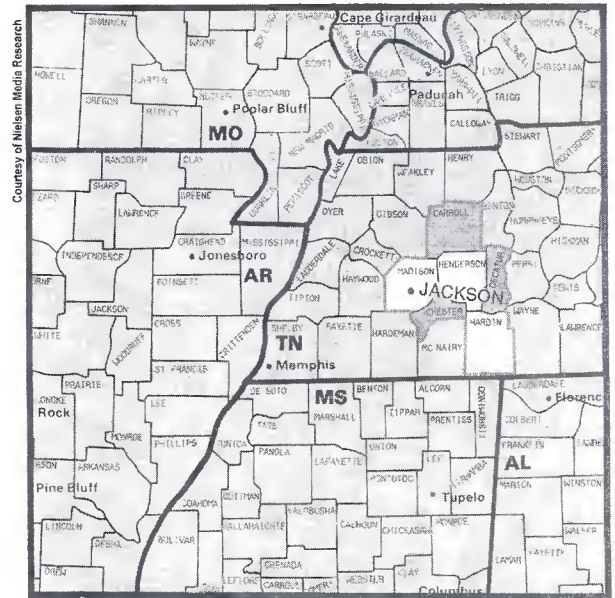

Jackson, TN (183)

DMA TV Households: 75,280
% of U.S. TV Households: .069

WBBJ-TV Jackson, TN, ch. 7, ABC
*WLJT-TV Lexington, TN, ch. 11, ETV
WJKT Jackson, TN, ch. 16, satellite to WLMT

DMA Counties	State	TV Households
Carroll	TN	11,770
Chester	TN	5,800
Hardin	TN	10,520
Henderson	TN	10,530
Madison	TN	36,660

Jacksonville, FL (52)

DMA TV Households: 598,070
% of U.S. TV Households: .552

WJXT Jacksonville, FL, ch. 4, IND
*WJCT Jacksonville, FL, ch. 7, ETV
*WXGA-TV Waycross, GA, ch. 8, ETV
WTLV Jacksonville, FL, ch. 12, NBC
WJWB Jacksonville, FL, ch. 17, WB
WPXC-TV Brunswick, GA, ch. 21, PAX TV
WJXX Orange Park, FL, ch. 25, ABC
WAWS Jacksonville, FL, ch. 30, Fox
WTEV-TV Jacksonville, FL, ch. 47, CBS
*WJEB-TV Jacksonville, FL, ch. 59, ETV

DMA Counties	State	TV Households	DMA Counties	State	TV Households
Baker	FL	7,570	Union	GA	3,500
Bradford	FL	8,830	Brantley	GA	5,930
Clay	FL	54,100	Camden	GA	15,490
Columbia	FL	22,240	Charlton	GA	3,400
Duval	FL	320,620	Glynn	GA	28,130
Nassau	FL	24,450	Pierce	GA	6,250
Putnam	FL	28,220	Ware	GA	13,310
St. Johns	FL	56,030			

Johnstown-Altoona, PA (96)

DMA TV Households: 297,460
% of U.S. TV Households: .274

*WPSX-TV Clearfield, PA, ch. 3, ETV
WJAC-TV Johnstown, PA, ch. 6, NBC
WWCP-TV Johnstown, PA, ch. 8, Fox
WTAJ-TV Altoona, PA, ch. 10, CBS
WATM-TV Altoona, PA, ch. 23, ABC
WKBS-TV Altoona, PA, ch. 47, IND

DMA Counties	State	TV Households
Bedford	PA	19,860
Blair	PA	51,620
Cambria	PA	59,340
Cameron	PA	2,480
Centre	PA	49,850
Clearfield	PA	33,410
Elk	PA	14,110
Huntingdon	PA	16,870
Jefferson	PA	18,420
Somerset	PA	31,500