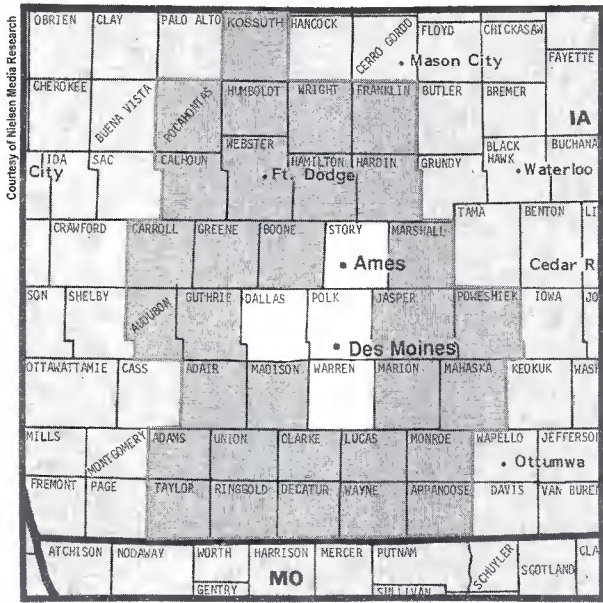

Des Moines-Ames, IA (73)

DMA TV Households: 404,580
% of U.S. TV Households: .373

- WOI-TV Ames, IA, ch. 5, ABC
- KCCI Des Moines, IA, ch. 8, CBS
- *KDIN-TV Des Moines, IA, ch. 11, ETV
- WHO-TV Des Moines, IA, ch. 13, NBC
- KDSM-TV Des Moines, IA, ch. 17, Fox
- *KTIN Fort Dodge, IA, ch. 21, ETV
- KPWB-TV Ames, IA, ch. 23, WB
- KFPX Newton, IA, ch. 39, PAX TV
- KDMI Des Moines, IA, ch. 56, IND

DMA Counties	State	TV Households	DMA Counties	State	TV Households
Adair	IA	3,390	Lucas	IA	3,640
Adams	IA	1,870	Madison	IA	5,450
Appanoose	IA	5,660	Mahaska	IA	8,760
Audubon	IA	2,670	Marion	IA	12,220
Boone	IA	10,560	Marshall	IA	15,040
Calhoun	IA	4,290	Monroe	IA	3,120
Carroll	IA	8,320	Pocahontas	IA	3,370
Clarke	IA	3,760	Polk	IA	152,510
Dallas	IA	17,070	Poweshiek	IA	7,390
Decatur	IA	3,200	Ringgold	IA	2,160
Franklin	IA	4,170	Story	IA	30,170
Greene	IA	4,070	Taylor	IA	2,660
Guthrie	IA	4,570	Union	IA	5,140
Hamilton	IA	6,750	Warren	IA	15,330
Hardin	IA	7,320	Wayne	IA	2,760
Humboldt	IA	4,240	Webster	IA	15,650
Jasper	IA	14,800	Wright	IA	5,690
Kossuth	IA	6,810			

Detroit (10)

DMA TV Households: 1,923,230
% of U.S. TV Households: 1.774

- WJBK Detroit, ch. 2, Fox
- WDIV Detroit, ch. 4, NBC
- WXYZ-TV Detroit, ch. 7, ABC
- CBET Windsor, Ont., ch. 9, CBC
- WDWB Detroit, ch. 20, IND
- WPXD Ann Arbor, MI, ch. 31, IND
- WADL Mount Clemens, MI, ch. 38, IND
- WKBD Detroit, ch. 50, IND
- *WTVS Detroit, ch. 56, ETV
- WWJ-TV Detroit, ch. 62, CBS

DMA Counties	State	TV Households
Lapeer	MI	32,450
Livingston	MI	60,610
Macomb	MI	324,080
Monroe	MI	56,380
Oakland	MI	485,390
Sanilac	MI	17,450
St. Clair	MI	64,480
Washtenaw	MI	130,770
Wayne	MI	751,620