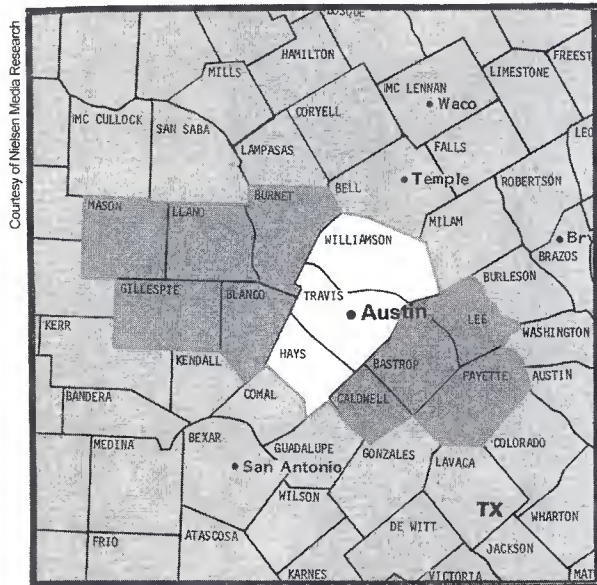

Austin, TX (54)

DMA TV Households: 577,740
% of U.S. TV Households: .533

- KTBC Austin, TX, ch. 7, Fox
- KXAM-TV Llan, TX, ch. 14, satellite to KXAN-TV
- *KLRU-TV Austin, TX, ch. 18, ETV
- KVUE-TV Austin, TX, ch. 24, ABC
- KXAN-TV Austin, TX, ch. 36, NBC
- KEYE-TV Austin, TX, ch. 42, CBS
- KNVA Austin, TX, ch. 54, IND

DMA Counties	State	TV Households
Bastrop	TX	23,670
Blanco	TX	3,510
Burnet	TX	14,560
Caldwell	TX	11,660
Fayette	TX	8,810
Gillespie	TX	8,950
Hays	TX	39,220
Lee	TX	5,940
Llano	TX	8,590
Mason	TX	1,630
Travis	TX	345,120
Williamson	TX	106,080

Bakersfield, CA (130)

DMA TV Households: 189,650
% of U.S. TV Households: .175

- KGET-TV Bakersfield, CA, ch. 17, NBC
- KERO-TV Bakersfield, CA, ch. 23, ABC
- KBAK-TV Bakersfield, CA, ch. 29, CBS
- KUVI Bakersfield, CA, ch. 45, IND

DMA Counties	State	TV Households
Kern West	CA	189,650