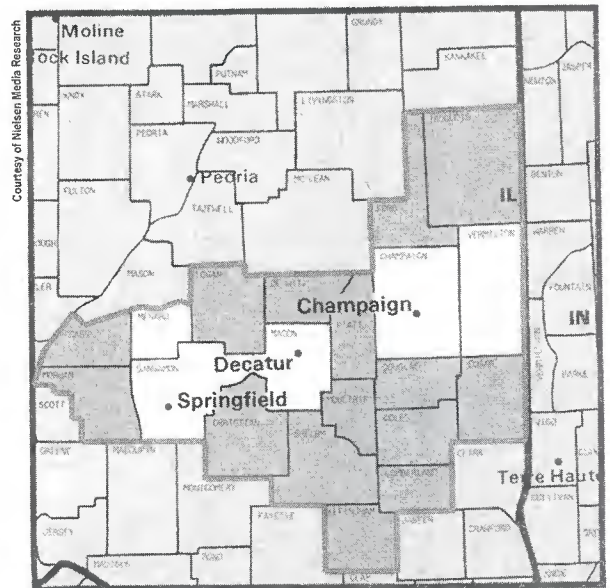

Charleston, SC (104)

DMA TV Households: 269,880
% of U.S. TV Households: .249

- WCBD-TV Charleston, SC, ch. 2, IND
- WCIV Charleston, SC, ch. 4, ABC
- WCSC-TV Charleston, SC, ch. 5, CBS
- *WITV Charleston, SC, ch. 7, ETV
- WTAT-TV Charleston, SC, ch. 24, Fox
- WMMP Charleston, SC, ch. 36, IND

DMA Counties	State	TV Households
Berkeley	SC	52,950
Charleston	SC	126,110
Colleton	SC	16,220
Dorchester	SC	37,430
Georgetown	SC	23,240
Williamsburg	SC	13,930