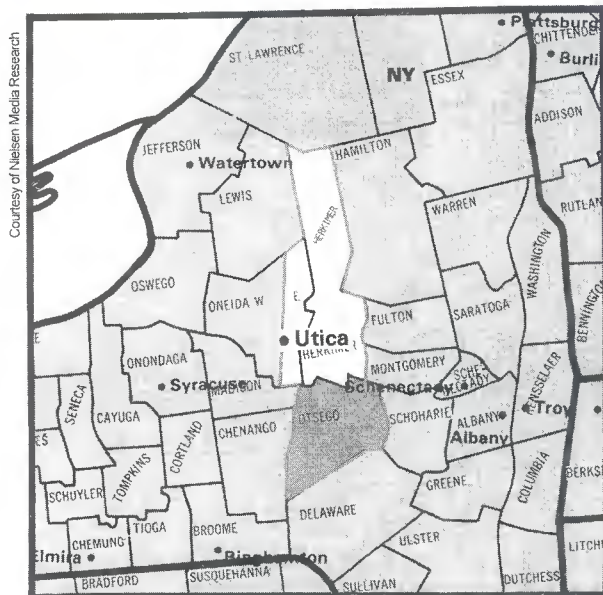

Utica, NY (167)

DMA TV Households: 105,300
 % of U.S. TV Households: .097

WKTV Utica, NY, ch. 2, NBC
 WUTR Utica, NY, ch. 20, ABC
 WFXV Utica, NY, ch. 33, Fox

DMA Counties	State	TV Households
Herkimer	NY	25,650
Oneida East	NY	55,820
Otsego	NY	23,830