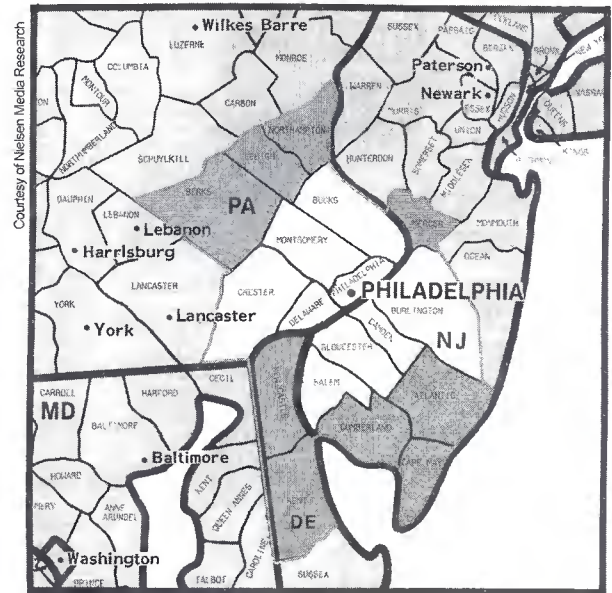

Philadelphia (4)

DMA TV Households: 2,874,330

% of U.S. TV Households: 2.651

KYW-TV Philadelphia, ch. 3, CBS
WPVI-TV Philadelphia, ch. 6, ABC
WCAU Philadelphia, ch. 10, NBC
WHYI-TV Wilmington, DE, ch. 12, ETV
WPHL-TV Philadelphia, ch. 17, IND
*WNJS Camden, NJ, ch. 23, ETV
WTXF-TV Philadelphia, ch. 29, Fox
*WYBE Philadelphia, ch. 35, ETV
*WLVT-TV Allentown, PA, ch. 39, ETV
WMGM-TV Wildwood, NJ, ch. 40, NBC

WGTW Burlington, NJ, ch. 48, IND
WTVR Reading, PA, ch. 51, IND
*WNJT Trenton, NJ, ch. 52, ETV
WMCN-TV Atlantic City, NJ, ch. 53, IND
WPSG Philadelphia, ch. 57, IND
WBPB-TV Bethlehem, PA, ch. 60, IND
WPPX Wilmington, DE, ch. 61, IND
WWSI Atlantic City, NJ, ch. 62, Telemundo
WUVP Vineland, NJ, ch. 65, Univision
WFMZ-TV Allentown, PA, ch. 69, IND

DMA Counties	State	TV Households
Kent	DE	49,460
New Castle	DE	195,540
Atlantic	NJ	97,320
Burlington	NJ	162,600
Camden	NJ	188,460
Cape May	NJ	43,090
Cumberland	NJ	49,800
Gloucester	NJ	95,850
Mercer	NJ	129,850
Salem	NJ	24,570
Berks	PA	143,490
Bucks	PA	226,130
Chester	PA	166,580
Delaware	PA	206,010
Lehigh	PA	123,340
Montgomery	PA	294,230
Northampton	PA	104,090
Philadelphia	PA	573,920

Phoenix, AZ (15)

DMA TV Households: 1,561,760

% of U.S. TV Households: 1.441

KNAZ-TV Flagstaff, AZ, ch. 2, NBC
KTVK Phoenix, ch. 3, IND
KTFL Flagstaff, AZ, ch. 4, IND
KPHO-TV Phoenix, ch. 5, CBS
KMOH-TV Kingman, AZ, ch. 6
satellite to KPXX
KAZT-TV Prescott, AZ, ch. 7, IND
*KAET Phoenix, ch. 8, ETV
KCFG Flagstaff, AZ, ch. 9, IND
KSAZ-TV Phoenix, ch. 10, Fox

KPHZ Holbrook, AZ, ch. 11, IND
KPXX Mesa, AZ, ch. 12, NBC
KFPH Flagstaff, AZ, ch. 13, IND
KNXV-TV Phoenix, ch. 15, ABC
KPAZ-TV Phoenix, ch. 21, IND
KTVW-TV Phoenix, ch. 33, Univision
KDTP Phoenix, ch. 39, IND
KUTP Phoenix, ch. 45, IND
KPPX Tolleson, AZ, ch. 51, IND
KASW Phoenix, ch. 61, IND

DMA Counties	State	TV Households
Apache	AZ	4,380
South		
Coconino	AZ	42,070
Gila	AZ	20,880
Graham	AZ	9,940
Greenlee	AZ	3,090
La Paz	AZ	8,890
Maricopa	AZ	1,227,710
Mohave	AZ	68,090
Navajo	AZ	29,950
Pinal	AZ	70,500
Yavapai	AZ	76,260