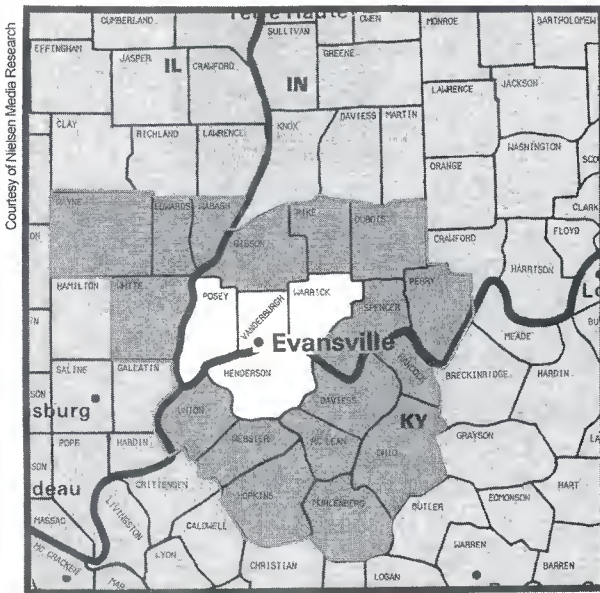

Courtesy of Nielsen Media Research

Evansville, IN (99)

DMA TV Households: 284,000

% of U.S. TV Households: .262

- WTVW Evansville, IN, ch. 7, Fox
- *WNIN Evansville, IN, ch. 9, ETV
- WFIE Evansville, IN, ch. 14, NBC
- WAZE-TV Madisonville, KY, ch. 19, IND
- WEHT Evansville, IN, ch. 25, ABC
- *WKOH Owensboro, KY, ch. 31, ETV
- *WKMA Madisonville, KY, ch. 35, ETV
- WEVV Evansville, IN, ch. 44, CBS

DMA Counties	State	TV Households	DMA Counties	State	TV Households
Edwards	IL	2,890	Warrick	IN	20,370
Wabash	IL	5,140	Daviess	KY	36,580
Wayne	IL	7,180	Hancock	KY	3,230
White	IL	6,430	Henderson	KY	18,360
Dubois	IN	15,160	Hopkins	KY	18,580
Gibson	IN	12,870	McLean	KY	4,050
Perry	IN	7,310	Muhlenberg	KY	12,090
Pike	IN	5,240	Ohio	KY	9,070
Posey	IN	10,290	Union	KY	5,580
Spencer	IN	7,660	Webster	KY	5,400
Vanderburgh	IN	70,520