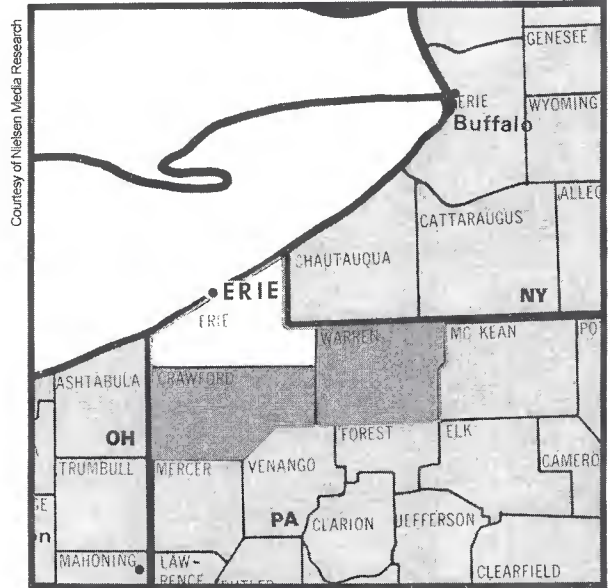

El Paso (100)

DMA TV Households: 283,870
% of U.S. TV Households: .262

- KDBC-TV El Paso, ch. 4, CBS
- KVIA-TV El Paso, ch. 7, ABC
- KTSM-TV El Paso, ch. 9, NBC
- *KCOS El Paso, ch. 13, ETV
- KFOX-TV El Paso, ch. 14, Fox
- *KRWG-TV Las Cruces, NM, ch. 22, ETV
- KINT-TV El Paso, ch. 26, Univision
- *KSCE El Paso, ch. 38, ETV
- KTYO Las Cruces, NM, ch. 48, Telemundo
- KTFN El Paso, ch. 65, IND

DMA Counties	State	TV Households
Dona Ana	NM	61,050
Culberson	TX	970
El Paso	TX	220,790
Hudspeth	TX	1,060

Erie, PA (141)

DMA TV Households: 159,140
% of U.S. TV Households: .147

- WICU-TV Erie, PA, ch. 12, NBC
- WJET-TV Erie, PA, ch. 24, ABC
- WSEE Erie, PA, ch. 35, CBS
- *WQLN Erie, PA, ch. 54, ETV
- WFXP Erie, PA, ch. 66, Fox

DMA Counties	State	TV Households
Crawford	PA	35,540
Erie	PA	106,310
Warren	PA	17,290

Eugene, OR (120)

DMA TV Households: 226,870
% of U.S. TV Households: .209

- KPIC Roseburg, OR, ch. 4, satellite to KVAL-TV
- *KOAC-TV Corvallis, OR, ch. 7, ETV
- KEZI Eugene, OR, ch. 9, ABC
- KCBY-TV Coos Bay, OR, ch. 11, satellite to KVAL-TV
- KVAL-TV Eugene, OR, ch. 13, CBS
- KMTR Eugene, OR, ch. 16, NBC
- KMTZ Coos Bay, OR, ch. 23, satellite to KMTR
- *KEPB-TV Eugene, OR, ch. 28, ETV
- KLSR-TV Eugene, OR, ch. 34, Fox
- KTVC Roseburg, OR, ch. 36, UPN
- KMTX-TV Roseburg, OR, ch. 46, satellite to KMTR

DMA Counties	State	TV Households
Benton	OR	29,120
Coos	OR	26,150
Douglas	OR	40,520
Lane	OR	131,080