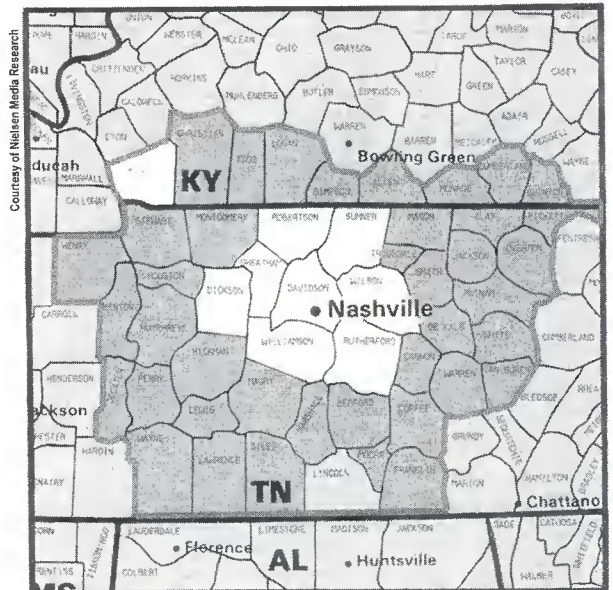

Nashville (30)

DMA TV Households: 904,380
% of U.S. TV Households: .834

- WKRN-TV Nashville, ch. 2, ABC
- WSMV Nashville, ch. 4, NBC
- WTVF Nashville, ch. 5, CBS
- *WNPT Nashville, ch. 8, ETV
- WZTV Nashville, ch. 17, Fox
- *WCTE Cookeville, TN, ch. 22, ETV
- WNPX Cookeville, TN, ch. 28, IND
- WUXP Nashville, ch. 30, IND
- WHTN Murfreesboro, TN, ch. 39, IND
- WPGD Hendersonville, TN, ch. 50, IND
- WNAB Nashville, ch. 58, IND
- WJFB Lebanon, TN, ch. 66, IND

DMA Counties	State	TV Households	DMA Counties	State	TV Households
Allen	KY	7,090	Jackson	TN	4,780
Christian	KY	24,600	Lawrence	TN	15,380
Clinton	KY	4,080	Lewis	TN	4,510
Cumberland	KY	2,880	Macon	TN	8,380
Logan	KY	10,340	Marshall	TN	10,670
Monroe	KY	4,700	Mauzy	TN	26,940
Simpson	KY	6,500	Montgomery	TN	50,790
Todd	KY	4,310	Moore	TN	2,360
Trigg	KY	5,380	Overton	TN	8,140
Bedford	TN	14,490	Perry	TN	3,050
Benton	TN	6,970	Pickett	TN	2,160
Cannon	TN	5,190	Putnam	TN	24,990
Cheatham	TN	13,560	Robertson	TN	21,391
Clay	TN	3,640	Rutherford	TN	73,130
Coffee	TN	19,470	Smith	TN	7,320
Davidson	TN	239,520	Stewart	TN	5,150
Decatur	TN	5,230	Sumner	TN	51,860
De Kalb	TN	7,120	Trousdale	TN	2,880
Dickson	TN	17,200	Van Buren	TN	2,260
Franklin	TN	15,550	Warren	TN	15,580
Giles	TN	12,050	Wayne	TN	6,080
Henry	TN	13,130	White	TN	9,440
Hickman	TN	8,590	Williamson	TN	49,550
Houston	TN	3,100	Wilson	TN	35,490
Humphreys	TN	7,410