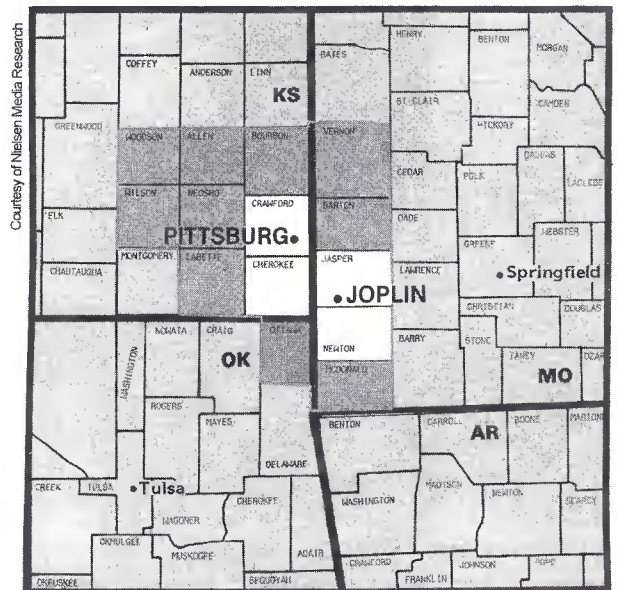

Juneau, AK (206)

DMA TV Households: 25,840
 % of U.S. TV Households: .024

*KTOO-TV Juneau, AK, ch. 3, ETV
 KUBD Ketchikan, AK, ch. 4, IND
 KJUD Juneau, AK, ch. 8, ABC
 KTNL Sitka, AK, ch. 13, CBS

DMA Counties	State	TV Households
Juneau	AK	25,840