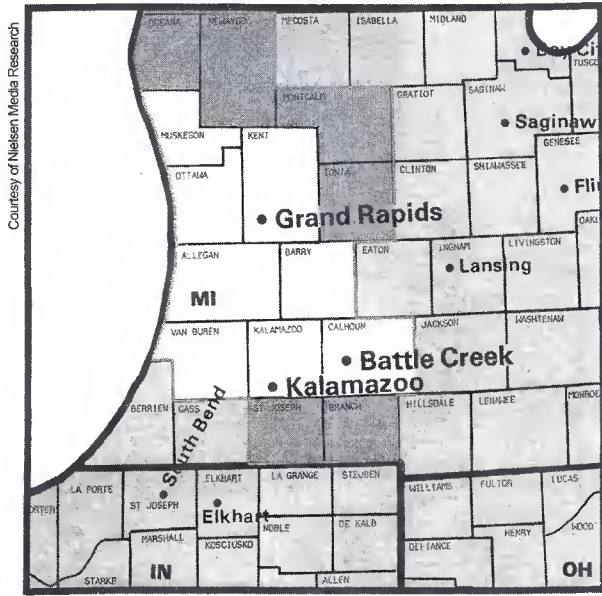

Grand Rapids-Kalamazoo-Battle Creek, MI (38)

DMA TV Households: 724,290
% of U.S. TV Households: .668

- WWMT Kalamazoo, MI, ch. 3, CBS
- WOOD-TV Grand Rapids, MI, ch. 8, NBC
- WZZM-TV Grand Rapids, MI, ch. 13, ABC
- WXMI Grand Rapids, MI, ch. 17, Fox
- *WGVU-TV Grand Rapids, MI, ch. 35, ETV
- WOTV Battle Creek, MI, ch. 41, ABC
- WZPX Battle Creek, MI, ch. 43, IND
- *WGVK Kalamazoo, MI, ch. 52, ETV
- WTLJ Muskegon, MI, ch. 54, IND
- WLLA Kalamazoo, MI, ch. 64, IND

DMA Counties	State	TV Households	DMA Counties	State	TV Households
Allegan	MI	39,680	Montcalm	MI	22,880
Barry	MI	22,220	Muskegon	MI	64,500
Branch	MI	16,580	Newaygo	MI	18,130
Calhoun	MI	54,490	Oceana	MI	10,280
Ionia	MI	20,830	Ottawa	MI	87,210
Kalamazoo	MI	95,820	St. Joseph	MI	23,530
Kent	MI	219,820	Van Buren	MI	28,320

Great Falls, MT (188)

DMA TV Households: 64,000
% of U.S. TV Households: .059

- KRTV Great Falls, MT, ch. 3, CBS
- KFBB-TV Great Falls, MT, ch. 5, ABC
- KBBJ Havre, MT, ch. 9, IND
- KBAO Lewistown, MT, ch. 13, IND
- KTGF Great Falls, MT, ch. 16, NBC
- KLMN Great Falls, MT, ch. 26, Fox, PAX TV, UPN

DMA Counties	State	TV Households
Blaine	MT	2,310
Cascade	MT	31,970
Chouteau	MT	2,270
Fergus	MT	4,550
Glacier	MT	4,150
Hill	MT	5,950
Judith Basin	MT	940
Liberty	MT	790
Phillips	MT	1,630
Pondera	MT	2,220
Teton	MT	2,380
Toole	MT	1,930
Valley	MT	2,910