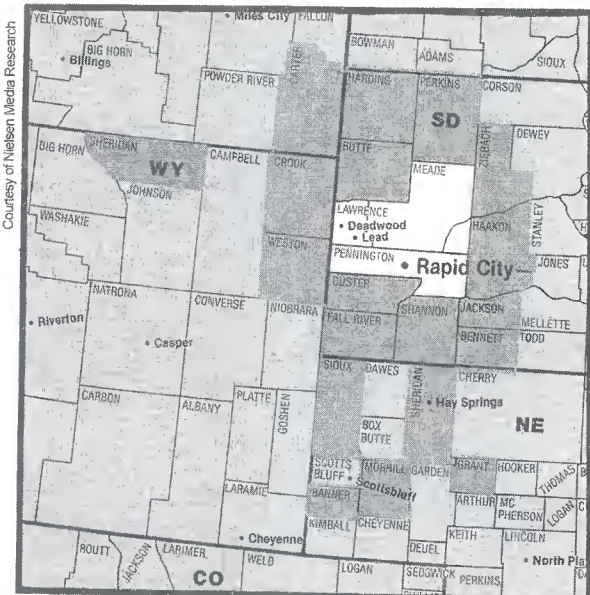

Raleigh-Durham (Fayetteville), NC (29)

DMA TV Households: 947,750

% of U.S. TV Households: .874

- *WUNC-TV Chapel Hill, NC, ch. 4, ETV
- WRAL-TV Raleigh, NC, ch. 5, CBS
- WTVD Durham, NC, ch. 11, ABC
- WNCN Goldsboro, NC, ch. 17, NBC
- WLFL Raleigh, NC, ch. 22, Fox
- WRDC Durham, NC, ch. 28, IND
- WRAY-TV Wilson, NC, ch. 30, IND
- *WUNP-TV Roanoke Rapids, NC, ch. 36, ETV
- WUVC-TV Fayetteville, NC, ch. 40, Univision
- WRPX Rocky Mount, NC, ch. 47, IND
- WRAZ Raleigh, NC, ch. 50, Fox
- WFPX Fayetteville, NC, ch. 62, IND

DMA Counties	State	TV Households	DMA Counties	State	TV Households
Chatham	NC	21,400	Moore	NC	32,500
Cumberland	NC	110,580	Nash	NC	34,470
Durham	NC	91,960	Orange	NC	46,840
Edgecombe	NC	20,110	Person	NC	14,870
Franklin	NC	19,600	Sampson	NC	23,490
Granville	NC	18,130	Vance	NC	16,890
Halifax	NC	22,170	Wake	NC	260,540
Harnett	NC	36,160	Warren	NC	8,020
Hoke	NC	12,470	Wayne	NC	43,540
Johnston	NC	51,930	Wilson	NC	29,580
Lee	NC	18,900	Mecklenburg	VA	13,600