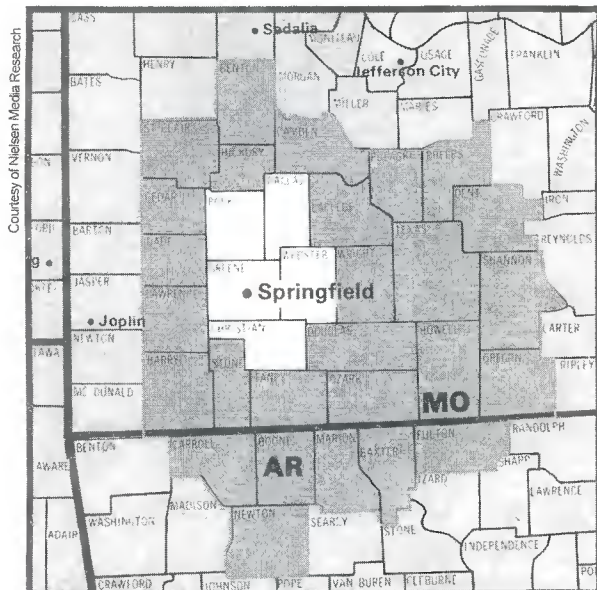

Springfield-Holyoke, MA (106)

DMA TV Households: 260,880
% of U.S. TV Households: .241

WWLP Springfield, MA, ch. 22, NBC
WGGB-TV Springfield, MA, ch. 40, ABC
*WGBY-TV Springfield, MA, ch. 57, ETV

DMA Counties	State	TV Households
Franklin	MA	29,140
Hampden	MA	175,970
Hampshire	MA	55,770