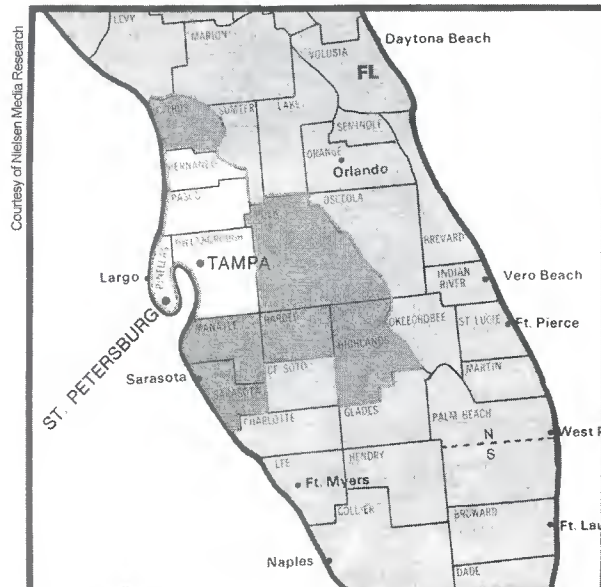

Tampa-St. Petersburg (Sarasota), FL (13)

DMA TV Households: 1,644,270
% of U.S. TV Households: 1.517

- *WEDU Tampa, FL, ch. 3, ETV
- WFLA-TV Tampa, FL, ch. 8, NBC
- WTSP St. Petersburg, FL, ch. 10, CBS
- WTVT Tampa, FL, ch. 13, Fox
- *WUSF-TV Tampa, FL, ch. 16, ETV
- WCLF Clearwater, FL, ch. 22, IND
- WFTS Tampa, FL, ch. 28, ABC
- WMOR-TV Lakeland, FL, ch. 32, IND
- WTTA St. Petersburg, FL, ch. 38, WB
- WWSB Sarasota, FL, ch. 40, ABC
- WTOG St. Petersburg, FL, ch. 44, UPN
- WFTT Tampa, FL, ch. 50, TeleFutura
- WVEA-TV Venice, FL, ch. 62, Univision
- WXPX Bradenton, FL, ch. 66, PAX TV

DMA Counties	State	TV Households
Citrus	FL	56,080
Hardee	FL	8,190
Hernando	FL	58,820
Highlands	FL	38,530
Hillsborough	FL	420,200
Manatee	FL	121,030
Pasco	FL	156,750
Pinellas	FL	424,480
Polk	FL	199,910
Sarasota	FL	160,280