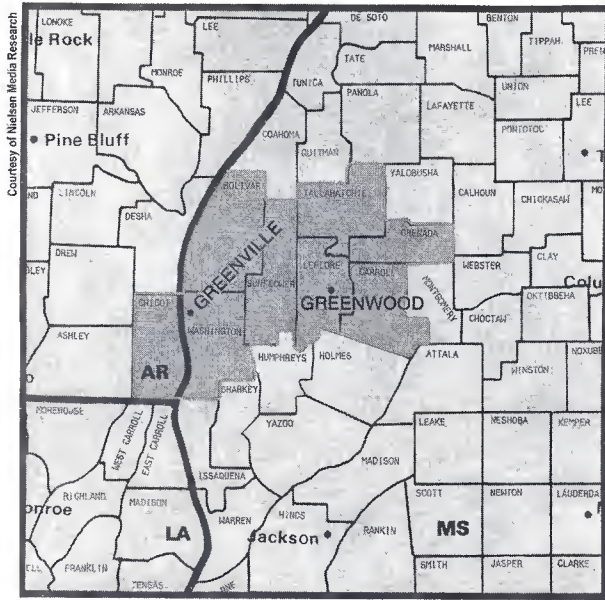

Greenwood-Greenville, MS (182)

DMA TV Households: 79,080
% of U.S. TV Households: .073

WABG-TV Greenwood, MS, ch. 6, ABC
WXVT Greenville, MS, ch. 15, CBS
*WMAO-TV Greenwood, MS, ch. 23, ETV
*WMAI Cleveland, MS, ch. 31, ETV

DMA Counties	State	TV Households
Chicot	AR	4,950
Bolivar	MS	13,370
Carroll	MS	4,210
Grenada	MS	8,730
Leflore	MS	12,540
Sunflower	MS	9,240
Tallahatchie	MS	5,140
Washington	MS	20,900

Harlingen-Weslaco-Brownsville-McAllen, TX (97)

DMA TV Households: 297,390
% of U.S. TV Households: .274

KGBT-TV Harlingen, TX, ch. 4, CBS
KRGV-TV Weslaco, TX, ch. 5, ABC
KVEO Brownsville, TX, ch. 23, NBC
KTLM Rio Grande City, TX, ch. 40, Telemundo
*KLUJ Harlingen, TX, ch. 44, ETV
KNVO McAllen, TX, ch. 48, Univision
*KMBH Harlingen, TX, ch. 60, ETV

DMA Counties	State	TV Households
Cameron	TX	105,010
Hidalgo	TX	171,950
Starr	TX	14,780
Willacy	TX	5,650