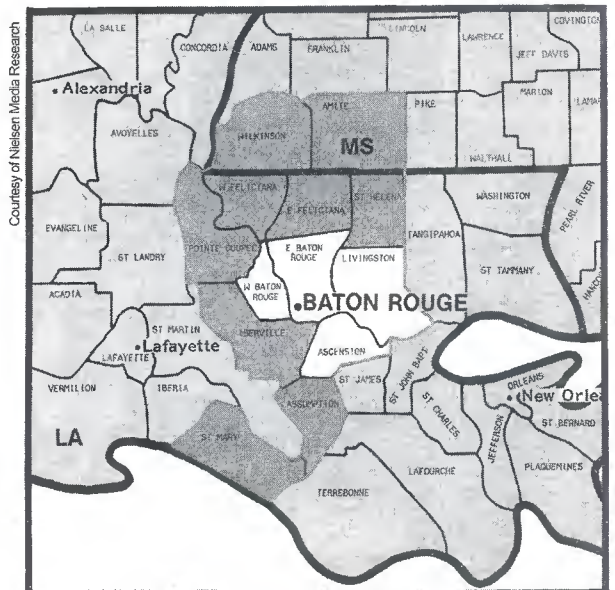

Baltimore (23)

DMA TV Households: 1,083,030
% of U.S. TV Households: .999

- WMAR-TV Baltimore, ch. 2, ABC
- WBAL-TV Baltimore, ch. 11, NBC
- WJZ-TV Baltimore, ch. 13, CBS
- *WMPT Annapolis, MD, ch. 22, ETV
- WUTB Baltimore, ch. 24, IND
- WBFF Baltimore, ch. 45, Fox
- WNUV Baltimore, ch. 54, WB
- *WMPB Baltimore, ch. 67, ETV

DMA Counties	State	TV Households	DMA Counties	State	TV Households
Anne Arundel	MD	190,670	Harford	MD	85,140
Baltimore	MD	313,690	Howard	MD	98,940
Baltimore City	MD	254,080	Kent	MD	7,960
Caroline	MD	11,2700	Queen Annes	MD	16,590
Carroll	MD	56,090	Talbot	MD	14,910
Cecil	MD	33,690			

Bangor, ME (153)

DMA TV Households: 139,550
% of U.S. TV Households: .129

- WLBZ Bangor, ME, ch. 2, NBC
- WABI-TV Bangor, ME, ch. 5, CBS
- WV7I-TV Bangor, ME, ch. 7, ABC
- *WMEB-TV Orono, ME, ch. 12, ETV
- *WMED-TV Calais, ME, ch. 13, ETV

DMA Counties	State	TV Households
Hancock	ME	22,190
Penobscot	ME	60,280
Piscataquis	ME	7,260
Somerset	ME	20,570
Waldo	ME	15,320
Washington	ME	13,930

Baton Rouge (95)

DMA TV Households: 299,980
% of U.S. TV Households: .277

- WBRZ Baton Rouge, ch. 2, ABC
- WAFB Baton Rouge, ch. 9, CBS
- *WLPB-TV Baton Rouge, ch. 27, ETV
- WVLA Baton Rouge, ch. 33, NBC
- WGMB Baton Rouge, ch. 44, Fox

DMA Counties	State	TV Households
Ascension	LA	29,390
Assumption	LA	8,450
East Baton Rouge	LA	157,670
East Feliciana	LA	6,480
Iberville	LA	10,760
Livingston	LA	35,470
Pointe Coupee	LA	8,340
St. Helena	LA	3,920
St. Mary	LA	18,750
West Baton Rouge	LA	7,740
West Feliciana	LA	3,790
Amite	MS	5,270
Wilkinson	MS	3,590