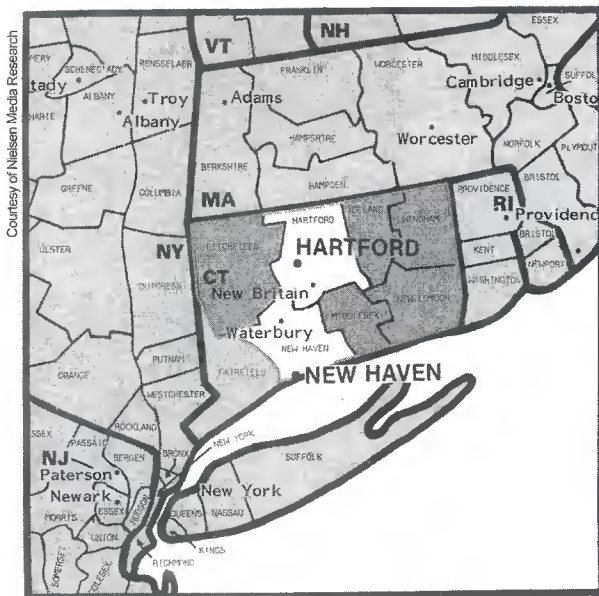

Harrisonburg, VA (180)

DMA TV Households: 85,850
% of U.S. TV Households: .079

WHSV-TV Harrisonburg, VA, ch. 3, ABC
*WPVT Staunton, VA, ch. 51, ETV

DMA Counties	State	TV Households
Augusta	VA	44,000
Rockingham	VA	38,700
Pendleton	WV	3,150

Hartford & New Haven, CT (27)

DMA TV Households: 1,001,320
% of U.S. TV Households: .924

WFSB Hartford, CT, ch. 3, CBS
WTNH-TV New Haven, CT, ch. 8, ABC
WUVN Hartford, CT, ch. 18, Univision
WTXX Waterbury, CT, ch. 20, IND
*WEDH Hartford, CT, ch. 24, ETV
WHPX New London, CT, ch. 26, IND
WVIT New Britain, CT, ch. 30, NBC
*WEDN Norwich, CT, ch. 53, ETV
WCTX New Haven, CT, ch. 59, UPN
WTIC-TV Hartford, CT, ch. 61, Fox
*WEDY New Haven, CT, ch. 65, ETV

DMA Counties	State	TV Households
Hartford	CT	342,090
Litchfield	CT	73,030
Middlesex	CT	64,140
New Haven	CT	325,320
New London	CT	102,360
Tolland	CT	52,070
Windham	CT	42,310

Hattiesburg-Laurel, MS (168)

DMA TV Households: 101,810
% of U.S. TV Households: .094

WDAM-TV Laurel, MS, ch. 7, NBC
WHLT Hattiesburg, MS, ch. 22, CBS

DMA Counties	State	TV Households
Covington	MS	7,330
Forrest	MS	26,840
Jasper	MS	6,810
Jones	MS	24,030
Lamar	MS	15,380
Marion	MS	8,980
Perry	MS	4,520
Wayne	MS	7,920