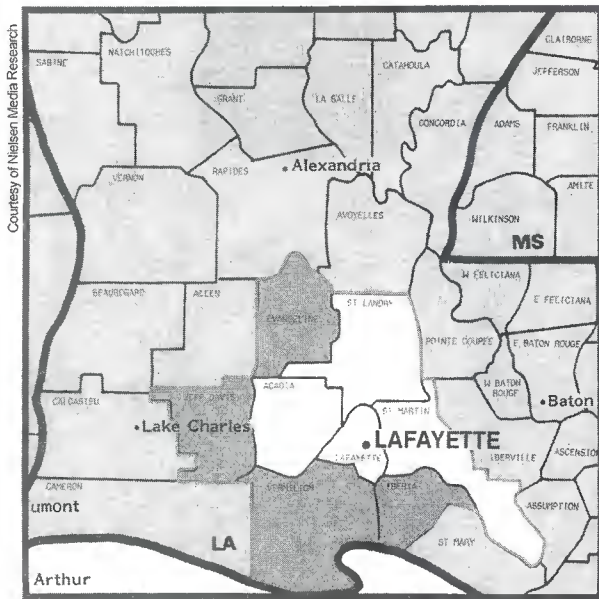

Lafayette, LA (124)

DMA TV Households: 215,830
 % of U.S. TV Households: .199

KATC Lafayette, LA, ch. 3, ABC
 KLFY-TV Lafayette, LA, ch. 10, CBS
 KADN Lafayette, LA, ch. 15, Fox
 *KLPB-TV Lafayette, LA, ch. 24, ETV
 KACB-TV New Iberia, LA, ch. 50, IND