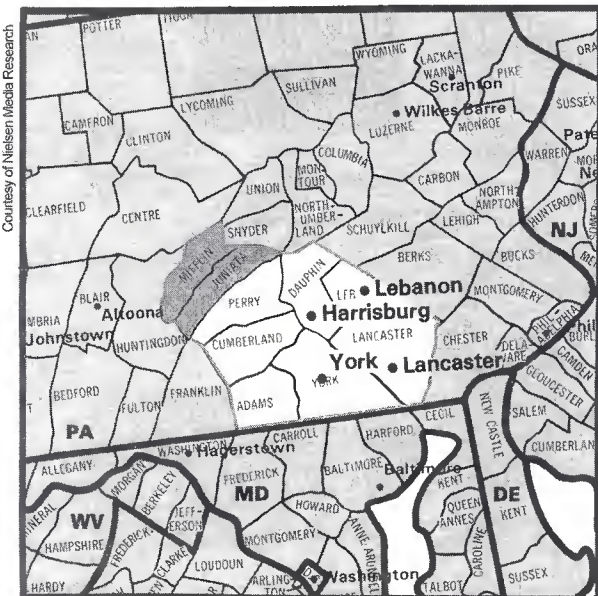

Harrisburg-Lancaster-Lebanon-York, PA (47)

DMA TV Households: 637,240
% of U.S. TV Households: .588

WGAL Lancaster, PA, ch. 8, NBC
WLYH-TV Lancaster, PA, ch. 15, IND
WHP-TV Harrisburg, PA, ch. 21, CBS
WHTM-TV Harrisburg, PA, ch. 27, ABC
*WITF-TV Harrisburg, PA, ch. 33, ETV
WPMT York, PA, ch. 43, Fox
WGCB-TV Red Lion, PA, ch. 49, IND

DMA Counties	State	TV Households
Adams	PA	34,840
Cumberland	PA	84,760
Dauphin	PA	103,720
Juniaata	PA	8,710
Lancaster	PA	170,320
Lebanon	PA	46,720
Mifflin	PA	17,660
Perry	PA	16,900
York	PA	153,610