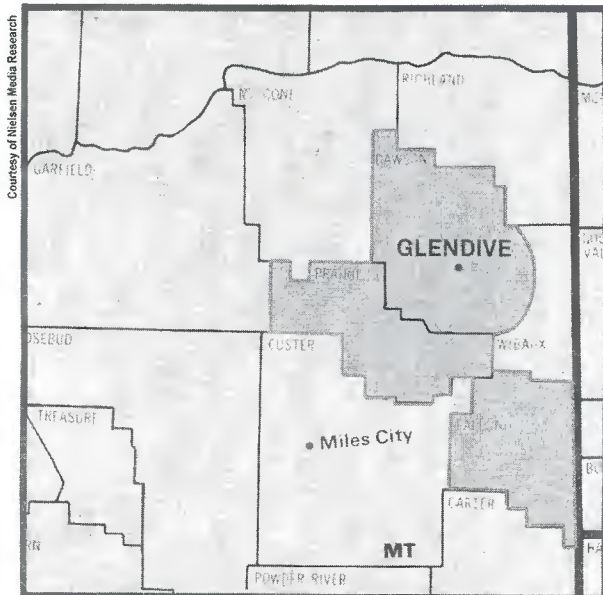

Gainesville, FL (162)

DMA TV Households: 117,310
% of U.S. TV Households: .108

*WUFT Gainesville, FL, ch. 5, ETV
WCJB Gainesville, FL, ch. 20, ABC
WOGX Ocala, FL, ch. 51, IND
WGFL High Springs, FL, ch. 53, CBS

DMA Counties	State	TV Households
Alachua	FL	91,550
Dixie	FL	5,330
Gilchrist	FL	5,310
Levy	FL	15,120

Glendive, MT (210)

DMA TV Households: 4,980
% of U.S. TV Households: .005

KXGN-TV Glendive, MT, ch. 5, CBS (NBC)

DMA Counties	State	TV Households
Dawson	MT	3,430
Fallon	MT	1,070
Prairie	MT	480

Grand Junction-Montrose, CO (190)

DMA TV Households: 62,380
% of U.S. TV Households: .058

KFQX Grand Junction, CO, ch. 4, Fox
KREX-TV Grand Junction, CO, ch. 5, CBS
KJCT Grand Junction, CO, ch. 8, ABC
KREY-TV Montrose, CO, ch. 10, satellite to KREX-TV
KKCO Grand Junction, CO, ch. 11, NBC
*KRMJ Grand Junction, CO, ch. 18, ETV

DMA Counties	State	TV Households
Mesa	CO	48,580
Montrose	CO	13,800