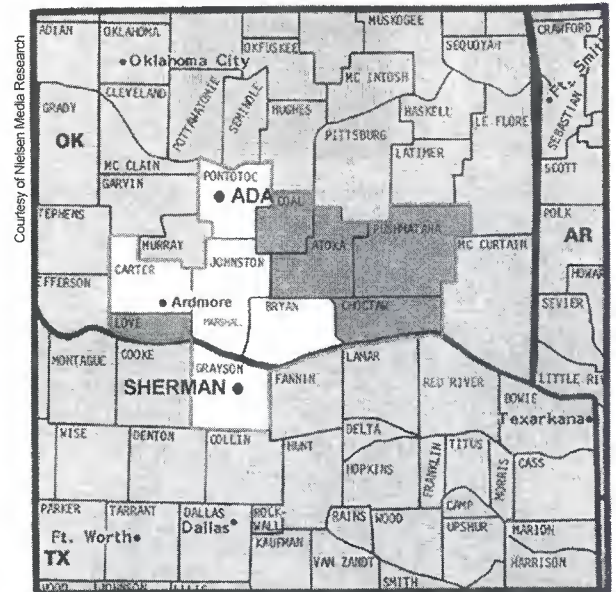

Seattle-Tacoma, WA (12)

DMA TV Households: 1,685,480
% of U.S. TV Households: 1.555

- KOMO-TV Seattle, ch. 4, ABC
- KING-TV Seattle, ch. 5, NBC
- KIRO-TV Seattle, ch. 7, CBS
- *KCTS-TV Seattle, ch. 9, ETV
- KSTW Tacoma, WA, ch. 11, IND
- KVOS-TV Bellingham, WA, ch. 12, IND
- KCPQ Tacoma, WA, ch. 13, Fox
- *KCKA Centralia, WA, ch. 15, ETV
- KONG-TV Everett, WA, ch. 16, IND
- KTBW-TV Tacoma, WA, ch. 20, IND
- KTWB-TV Seattle, ch. 22, IND
- KCB Bellingham, WA, ch. 24, IND
- *KBTC-TV Tacoma, WA, ch. 28, ETV
- KWPX Bellevue, WA, ch. 33, IND
- KHCV Seattle, ch. 45, IND
- KWOG Bellevue, WA, ch. 51, IND
- *KWDC Tacoma, WA, ch. 56, ETV

DMA Counties	State	TV Households	DMA Counties	State	TV Households
Chelan	WA	24,190	Mason	WA	18,850
Clallam	WA	27,180	Pacific	WA	8,580
Douglas	WA	11,770	Pierce	WA	270,670
Grays Harbor	WA	26,490	San Juan	WA	6,570
Island	WA	28,810	Skagit	WA	38,800
Jefferson	WA	11,850	Snohomish	WA	235,010
King	WA	713,720	Thurston	WA	83,500
Kitsap	WA	88,100	Whatcom	WA	65,450
Lewis	WA	25,940			

Sherman, TX-Ada, OK (161)

DMA TV Households: 122,000
% of U.S. TV Households: .113

- KTEN Ada, OK, ch. 10, NBC
- KXII Sherman, TX, ch. 12, CBS

DMA Counties	State	TV Households
Atoka	OK	5,000
Bryan	OK	14,610
Carter	OK	17,950
Choctaw	OK	6,080
Coal	OK	2,360
Johnston	OK	4,030
Love	OK	3,420
Marshall	OK	5,510
Pontotoc	OK	13,970
Pushmataha	OK	4,540
Grayson	TX	44,530

Shreveport, LA (81)

DMA TV Households: 379,880
% of U.S. TV Households: .350

- KTBS-TV Shreveport, LA, ch. 3, ABC
- KTAL-TV Texarkana, TX, ch. 6, NBC
- KSLA-TV Shreveport, LA, ch. 12, CBS
- KPXJ Minden, LA, ch. 21, PAX TV, UPN
- *KLTS-TV Shreveport, LA, ch. 24, ETV
- KMSS-TV Shreveport, LA, ch. 33, Fox
- KSHV Shreveport, LA, ch. 45, IND