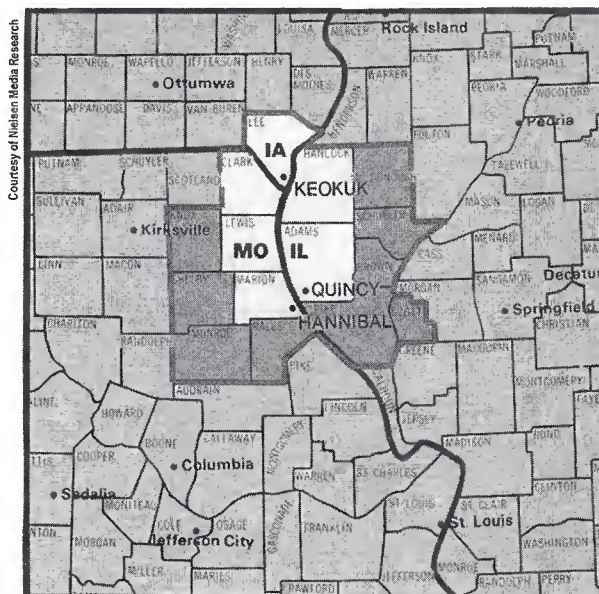

Presque Isle, ME (205)

DMA TV Households: 29,930
% of U.S. TV Households: .028

WAGM-TV Presque Isle, ME, ch. 8, CBS (ABC, NBC)
*WMEM-TV Presque Isle, ME, ch. 10, ETV

DMA Counties	State	TV Households
Aroostook	ME	29,930

Providence, RI-New Bedford, MA (48)

DMA TV Households: 635,610
% of U.S. TV Households: .586

WLNE New Bedford, MA, RI, ch. 6, ABC
WJAR Providence, RI, ch. 10, NBC
WPRI-TV Providence, RI, ch. 12, CBS
WLWC New Bedford, MA, ch. 28, UPN, WB
*WSBE-TV Providence, RI, ch. 36, ETV
WDPX Vineyard Haven, MA, ch. 58, satellite to WPBX
WNAC-TV Providence, RI, ch. 64, Fox
WPXQ Block Island, RI, ch. 69, PAX TV

DMA Counties	State	TV Households
Bristol	MA	211,920
Bristol	RI	19,750
Kent	RI	70,200
Newport	RI	36,470
Providence	RI	247,670
Washington	RI	49,600

Quincy, IL-Hannibal, MO-Keokuk, IA (166)

DMA TV Households: 106,110
% of U.S. TV Households: .098

KHQA-TV Hannibal, MO, ch. 7, CBS
WGEM-TV Quincy, IL, ch. 10, NBC
WTJR Quincy, IL, ch. 16, IND
*WMEC Macomb, IL, ch. 22, ETV
*WQEC Quincy, IL, ch. 27, ETV

DMA Counties	State	TV Households	DMA Counties	State	TV Households
Adams	IL	26,940	Clark	MO	2,950
Brown	IL	2,150	Knox	MO	1,760
Hancock	IL	7,930	Lewis	MO	4,040
McDonough	IL	12,120	Marion	MO	11,000
Pike	IL	6,610	Monroe	MO	3,960
Schuyler	IL	2,950	Falls	MO	3,880
Scott	IL	2,290	Shelby	MO	2,760
Lee	IA	14,770