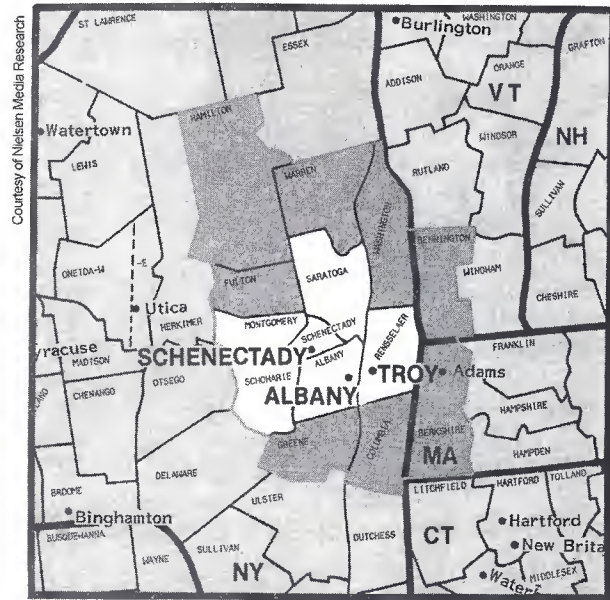

Yuma, AZ-El Centro, CA

KSWT, 5 hrs weekly
KVEE, 5 hrs weekly
KYMA, 12 hrs weekly

Zanesville, OH

WHIZ-TV, 10 hrs weekly

Albany-Schenectady-Troy, NY (55)

DMA TV Households: 542,670
 % of U.S. TV Households: .501