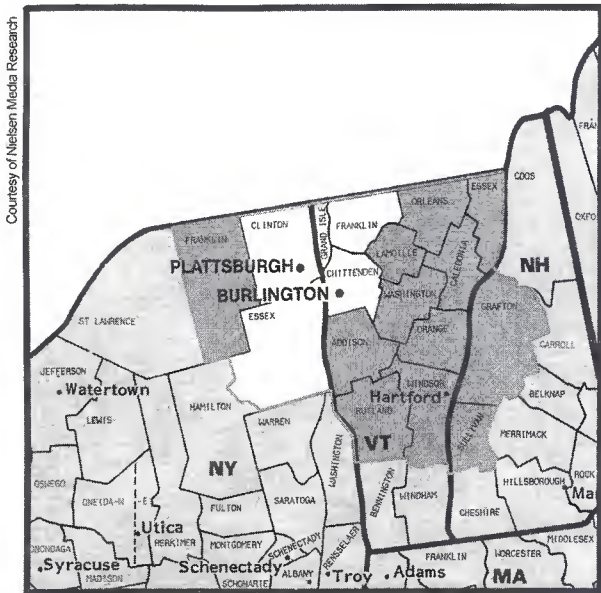

Burlington, VT-Plattsburgh, NY (89)

DMA TV Households: 323,070
% of U.S. TV Households: .298

- WCAX-TV Burlington, VT, ch. 3, CBS
- WPTZ North Pole (Plattsburgh), NY, ch. 5, NBC
- *WVTB St. Johnsbury, VT, ch. 20, satellite to WETK
- WVNY Burlington, VT, ch. 22, ABC
- *WVER Rutland, VT, ch. 28, satellite to WETK
- WNNE Hartford, VT, ch. 31, NBC
- *WETK Burlington, VT, ch. 33, ETV
- *WVTA Windsor, VT, ch. 41, satellite to WETK
- WFFF-TV Burlington, VT, ch. 44, Fox
- *WLED-TV Littleton, NH, ch. 49, ETV
- *WCFE-TV Plattsburgh, NY, ch. 57, ETV

DMA Counties	State	TV Households	DMA Counties	State	TV Households
Grafton	NH	32,570	Franklin	VT	17,440
Sullivan	NH	16,910	Grand Isle	VT	3,080
Clinton	NY	29,880	Lamoille	VT	9,660
Essex	NY	15,310	Orange	VT	11,030
Franklin	NY	17,980	Orleans	VT	10,700
Addison	VT	13,360	Rutland	VT	25,550
Caledonia	VT	11,650	Washington	VT	23,820
Chittenden	VT	57,420	Windsor	VT	24,090
Essex	VT	2,620			

Butte-Bozeman (194)

DMA TV Households: 57,310
% of U.S. TV Households: .053

- KXLF-TV Butte, MT, ch. 4, CBS
- KTVM Butte, MT, ch. 6, satellite to KECI-TV
- KBZK Bozeman, MT, ch. 7, Fox
- *KUSM Bozeman, MT, ch. 9, ETV
- KWYB Butte, MT, ch. 18, ABC
- KBTZ Butte, MT, ch. 24, Fox, PAX TV, UPN

DMA Counties	State	TV Households
Beaverhead	MT	3,250
Deer Lodge	MT	3,740
Gallatin	MT	27,310
Jefferson	MT	3,740
Madison	MT	2,910
Powell	MT	2,310
Silver Bow	MT	14,050