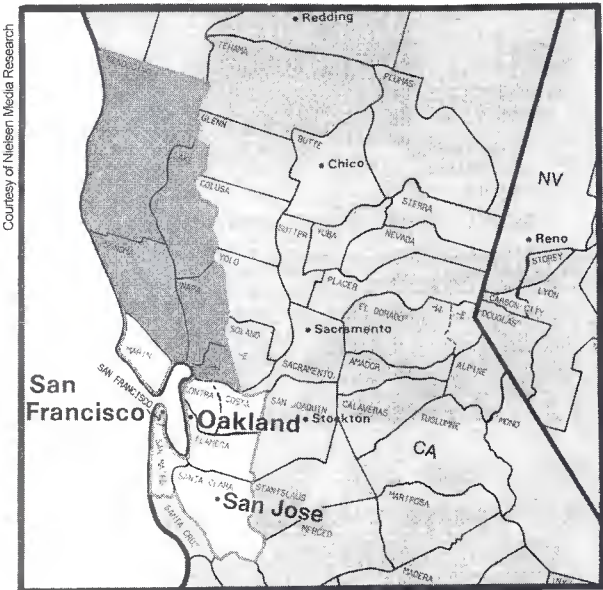

San Francisco-Oakland-San Jose, CA (5)

DMA TV Households: 2,440,920
% of U.S. TV Households: 2.252

- KTVU Oakland, CA, ch. 2, Fox
- KRON-TV San Francisco, ch. 4, IND
- KPIX-TV San Francisco, ch. 5, CBS
- KGO-TV San Francisco, ch. 7, ABC
- KUNO-TV Fort Bragg, CA, ch. 8, IND
- *KQED San Francisco, ch. 9, ETV
- KNTV San Jose, CA, ch. 11, IND
- KDTV San Francisco, ch. 14, Univision
- KBWB San Francisco, ch. 20, WB
- *KRCB Cotati, CA, ch. 22, ETV
- KTSF San Francisco, ch. 26, IND
- *KQEC San Francisco, ch. 32, ETV
- KICU-TV San Jose, CA, ch. 36, IND
- KCNS San Francisco, ch. 38, IND
- KTNC-TV Concord, CA, ch. 42, IND
- *KCSM-TV San Mateo, CA, ch. 43, ETV
- KBHK-TV San Francisco, ch. 44, IND
- KFTY Santa Rosa, CA, ch. 50, IND
- *KTEH San Jose, CA, ch. 54, ETV
- KKPX San Jose, CA, ch. 65, IND
- KFSF Vallejo, CA, ch. 66, IND
- KTLN-TV Novato, CA, ch. 68, IND

DMA Counties	State	TV Households	DMA Counties	State	TV Households
Alameda	CA	523,570	San Francisco	CA	319,330
Contra Costa	CA	353,900	San Mateo	CA	251,230
Lake	CA	24,060	Santa Clara	CA	567,780
Marin	CA	97,390	Solano West	CA	52,740
Mendocino	CA	30,8430	Sonoma	CA	174,110
Napa	CA	45,810			

Santa Barbara-Santa Maria-San Luis Obispo, CA (119)

DMA TV Households: 230,400
% of U.S. TV Households: .213

- KEYT-TV Santa Barbara, CA, ch. 3, ABC
- KSBY San Luis Obispo, CA, ch. 6, NBC
- KCOY-TV Santa Maria, CA, ch. 12, CBS
- KTAS San Luis Obispo, CA, ch. 33, Telemundo
- KPMR Santa Barbara, CA, ch. 38, Univision
- KBEH Oxnard, CA, ch. 63, IND

DMA Counties	State	TV Households
San Luis Obispo	CA	94,980
Santa Barbara N.	CA	62,760
Santa Barbara S.	CA	72,660