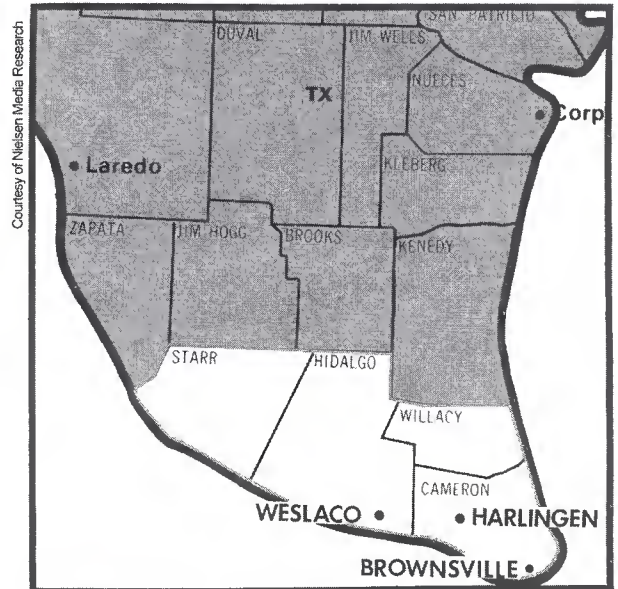

Harrisburg-Lancaster-Lebanon-York, PA (47)

DMA TV Households: 637,240
% of U.S. TV Households: .588

WGAL Lancaster, PA, ch. 8, NBC
WLYH-TV Lancaster, PA, ch. 15, IND
WHP-TV Harrisburg, PA, ch. 21, CBS
WHTM-TV Harrisburg, PA, ch. 27, ABC
*WITF-TV Harrisburg, PA, ch. 33, ETV
WPMT York, PA, ch. 43, Fox
WGCB-TV Red Lion, PA, ch. 49, IND

DMA Counties	State	TV Households
Adams	PA	34,840
Cumberland	PA	84,760
Dauphin	PA	103,720
Juniaata	PA	8,710
Lancaster	PA	170,320
Lebanon	PA	46,720
Mifflin	PA	17,660
Perry	PA	16,900
York	PA	153,610