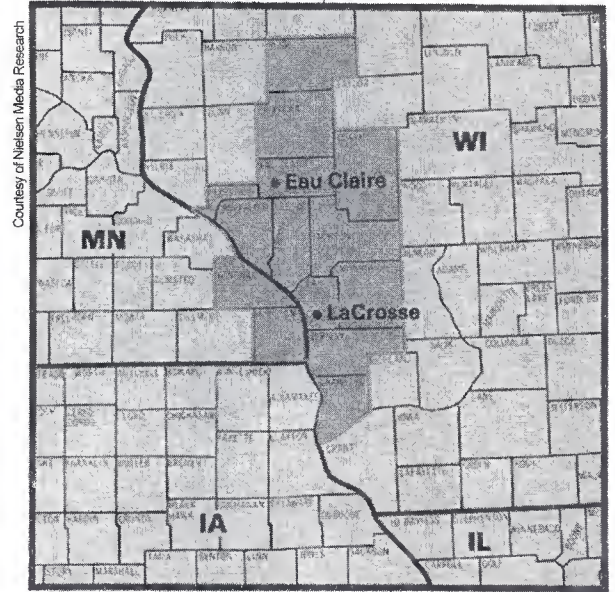

La Crosse-Eau Claire, WI (126)

DMA TV Households: 207,370
% of U.S. TV Households: .191

WKBT La Crosse, WI, ch. 8, CBS
WEAU-TV Eau Claire, WI, ch. 13, NBC
WQOW-TV Eau Claire, WI, ch. 18, ABC
WXOW-TV La Crosse, WI, ch. 19, ABC
WLAX La Crosse, WI, ch. 25, Fox
*WHLA-TV La Crosse, WI, ch. 31, ETV
WEUX Chippewa Falls, WI, ch. 48, IND

DMA Counties	State	TV Households
Houston	MN	7,820
Winona	MN	19,090
Buffalo	WI	5,600
Chippewa	WI	22,520
Clark	WI	12,160
Crawford	WI	6,810
Eau Claire	WI	37,090
Jackson	WI	7,330
La Crosse	WI	42,630
Monroe	WI	15,840
Pepin	WI	2,810
Rusk	WI	5,850
Trempealeau	WI	11,010
Vernon	WI	10,810

Lafayette, IN (189)

DMA TV Households: 63,130
% of U.S. TV Households: .058

WLFI-TV Lafayette, IN, ch. 18, CBS

DMA Counties	State	TV Households
Benton	IN	3,450
Tippecanoe	IN	56,320