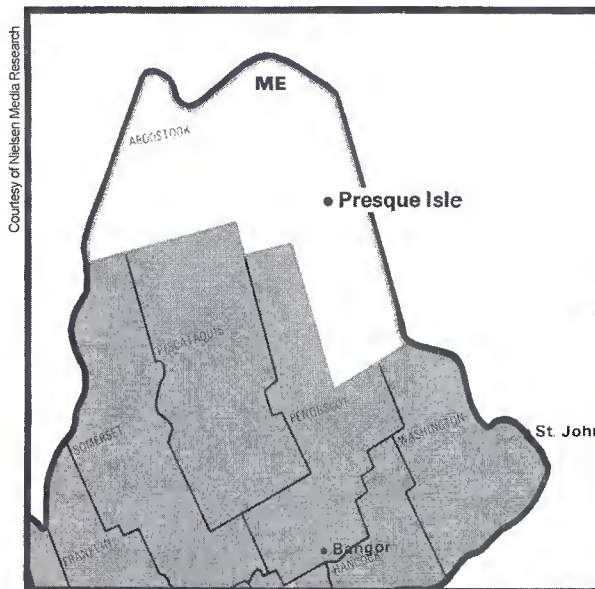

Presque Isle, ME (205)

DMA TV Households: 29,930
 % of U.S. TV Households: .028

WAGM-TV Presque Isle, ME, ch. 8, CBS (ABC, NBC)
 *WMEM-TV Presque Isle, ME, ch. 10, ETV

DMA Counties	State	TV Households
Aroostook	ME	29,930