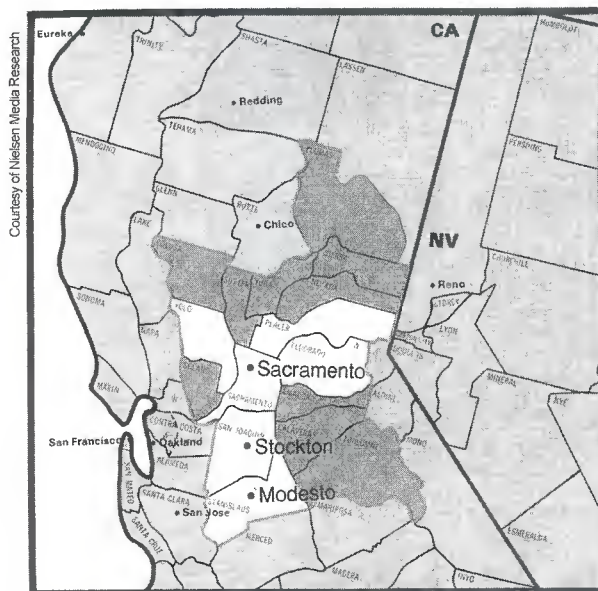

Rochester, NY (75)

DMA TV Households: 395,350
% of U.S. TV Households: .365

WROC-TV Rochester, NY, ch. 8, CBS
WHEC-TV Rochester, NY, ch. 10, NBC
WOKR Rochester, NY, ch. 13, ABC
*WXXI-TV Rochester, NY, ch. 21, ETV
WUHF Rochester, NY, ch. 31, Fox

DMA Counties	State	TV Households
Livingston	NY	22,440
Monroe	NY	193,940
Ontario	NY	39,420
Rochester City	NY	95,100
Wayne	NY	35,410
Yates	NY	9,040

Rockford, IL (133)

DMA TV Households: 178,930
% of U.S. TV Households: .165

WREX-TV Rockford, IL, ch. 13, ABC
WTVO Rockford, IL, ch. 17, NBC
WIFR Rockford, IL, ch. 23, CBS
WQRF-TV Rockford, IL, ch. 39, Fox

DMA Counties	State	TV Households
Boone	IL	15,720
Lee	IL	13,200
Ogle	IL	19,880
Stephenson	IL	19,810
Winnebago	IL	110,320

Sacramento-Stockton-Modesto, CA (19)

DMA TV Households: 1,278,430
% of U.S. TV Households: 1.179

KCRA-TV Sacramento, CA, ch. 3, NBC
*KVIE Sacramento, CA, ch. 6, ETV
KXTV Sacramento, CA, ch. 10, ABC
KOVR Stockton, CA, ch. 13, CBS
KUVS-TV Modesto, CA, ch. 19, Univision
*KBSV Ceres, CA, ch. 23, ETV
KSPX Sacramento, CA, ch. 29, IND
KMAX-TV Sacramento, CA, ch. 31, IND
KTXL Sacramento, CA, ch. 40, Fox
KQCA Stockton, CA, ch. 58, IND
KTFK Stockton, CA, ch. 64, TeleFutura

DMA Counties	State	TV Households	DMA Counties	State	TV Households
Amador	CA	12,950	San Joaquin	CA	194,330
Calaveras	CA	17,100	Sierra	CA	1,460
Colusa	CA	6,280	Solano East	CA	82,810
El Dorado West	CA	49,020	Stanislaus	CA	152,500
Nevada	CA	37,620	Sutter	CA	28,060
Placer	CA	104,640	Tuolumne	CA	21,960
Plumas	CA	8,300	Yolo	CA	61,870
Sacramento	CA	479,170	Yuba	CA	20,360