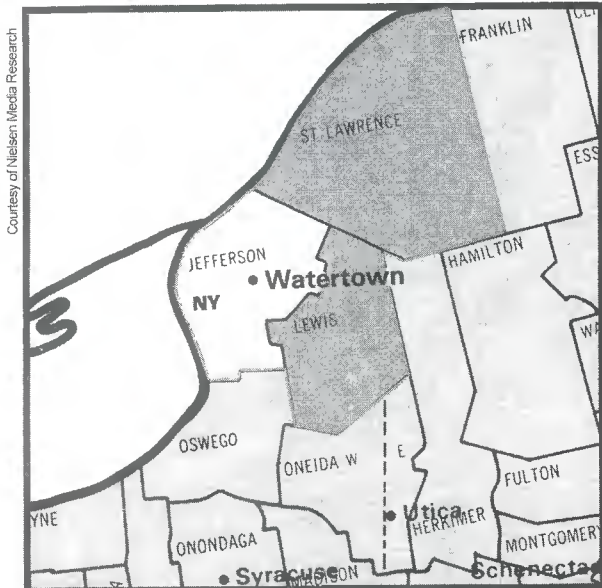

Courtesy of Nielsen Media Research

Watertown, NY (177)

DMA TV Households: 91,280
% of U.S. TV Households: .084

- WWNY-TV Carthage, NY, ch. 7, CBS (ABC, NBC)
- *WPBS-TV Watertown, NY, ch. 16, ETV
- *WNPI-TV Norwood, NY, ch. 18, ETV
- WWTI Watertown, NY, ch. 50, IND

DMA Counties	State	TV Households
Jefferson	NY	40,490
Lewis	NY	10,270
St. Lawrence	NY	40,520