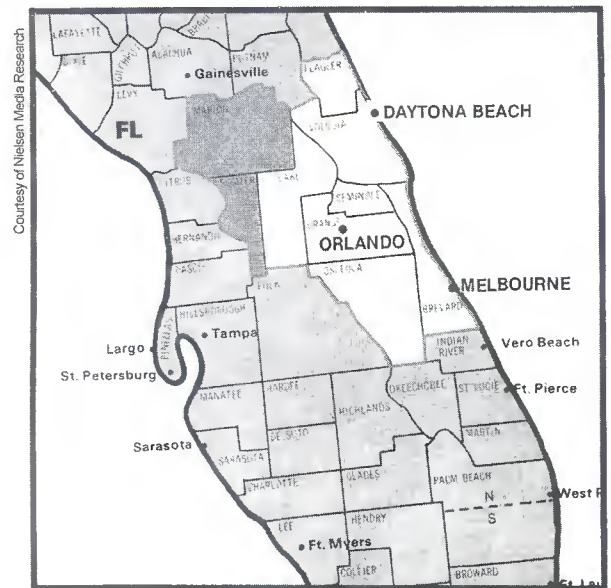

Orlando-Daytona Beach-Melbourne, FL (20)

DMA TV Households: 1,263,900

% of U.S. TV Households: 1.166

WESH Daytona Beach, FL, ch. 2, NBC	WOTF-TV Melbourne, FL, ch. 43, TeleFutura
WKMG-TV Orlando, FL, ch. 6, CBS	WLCB-TV Leesburg, FL, ch. 45, IND
WFTV Orlando, FL, ch. 9, ABC	WTGL-TV Cocoa, FL, ch. 52, IND
*WCEU New Smyrna Beach, FL, ch. 15, ETV	WACX Leesburg, FL, ch. 55, IND
WKCF Clermont, FL, ch. 18, IND	WOPX Melbourne, FL, ch. 56, PAX TV
*WMFE-TV Orlando, FL, ch. 24, ETV	WRBW Orlando, FL, ch. 65, UPN
WVEN-TV Daytona Beach, FL, ch. 26, Univision	*WBCC Cocoa, FL, ch. 68, ETV
WRDQ Orlando, FL, ch. 27, IND	*WBCC Cocoa, FL, ch. 68, ETV
WOFL Orlando, FL, ch. 35, Fox	

DMA Counties	State	TV Households	DMA Counties	State	TV Households
Brevard	FL	212,150	Osceola	FL	68,720
Flagler	FL	25,180	Seminole	FL	154,370
Lake	FL	99,690	Sumter	FL	25,590
Marion	FL	115,230	Volusia	FL	196,220
Orange	FL	366,750			

Ottumwa, Iowa-Kirkville, MO (197)

DMA TV Households: 51,470

% of U.S. TV Households: .047

1. KTVO Kirksville, MO, ch. 3, ABC
   KYOU-TV Ottumwa, IA, ch. 15, IND

DMA Counties	State	TV Households
Davis	IA	3,090
Jefferson	IA	6,180
Van Buren	IA	3,170
Wapello	IA	14,510
Adair	MO	9,540
Macon	MO	6,360
Putnam	MO	2,260
Schuyler	MO	1,670
Scotland	MO	1,830
Sullivan	MO	2,860