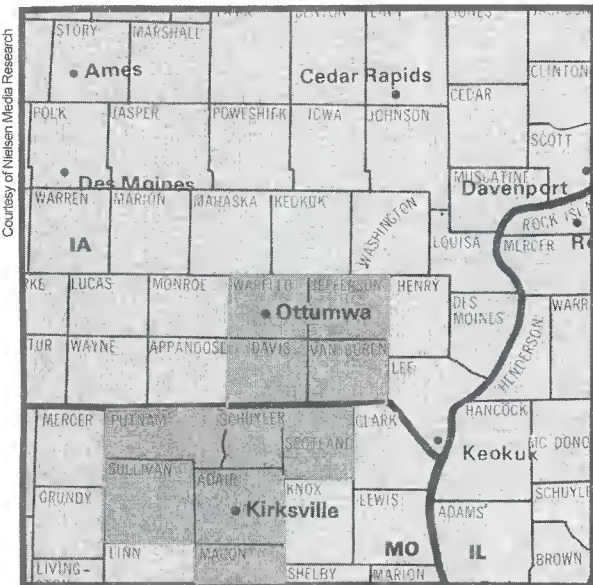

Orlando-Daytona Beach-Melbourne, FL (20)

DMA TV Households: 1,263,900

% of U.S. TV Households: 1.166

WESH Daytona Beach, FL, ch. 2, NBC	WOTF-TV Melbourne, FL, ch. 43, TeleFutura
WKMG-TV Orlando, FL, ch. 6, CBS	WLCB-TV Leesburg, FL, ch. 45, IND
WFTV Orlando, FL, ch. 9, ABC	WTGL-TV Cocoa, FL, ch. 52, IND
*WCEU New Smyrna Beach, FL, ch. 15, ETV	WACX Leesburg, FL, ch. 55, IND
WKCF Clermont, FL, ch. 18, IND	WOPX Melbourne, FL, ch. 56, PAX TV
*WMFE-TV Orlando, FL, ch. 24, ETV	WRBW Orlando, FL, ch. 65, UPN
WVEN-TV Daytona Beach, FL, ch. 26, Univision	*WBCC Cocoa, FL, ch. 68, ETV
WRDQ Orlando, FL, ch. 27, IND	*WBCC Cocoa, FL, ch. 68, ETV
WOFL Orlando, FL, ch. 35, Fox	

DMA Counties	State	TV Households	DMA Counties	State	TV Households
Brevard	FL	212,150	Osceola	FL	68,720
Flagler	FL	25,180	Seminole	FL	154,370
Lake	FL	99,690	Sumter	FL	25,590
Marion	FL	115,230	Volusia	FL	196,220
Orange	FL	366,750			

Ottumwa, Iowa-Kirkville, MO (197)

DMA TV Households: 51,470

% of U.S. TV Households: .047

1. KTVO Kirksville, MO, ch. 3, ABC
   KYOU-TV Ottumwa, IA, ch. 15, IND

DMA Counties	State	TV Households
Davis	IA	3,090
Jefferson	IA	6,180
Van Buren	IA	3,170
Wapello	IA	14,510
Adair	MO	9,540
Macon	MO	6,360
Putnam	MO	2,260
Schuyler	MO	1,670
Scotland	MO	1,830
Sullivan	MO	2,860