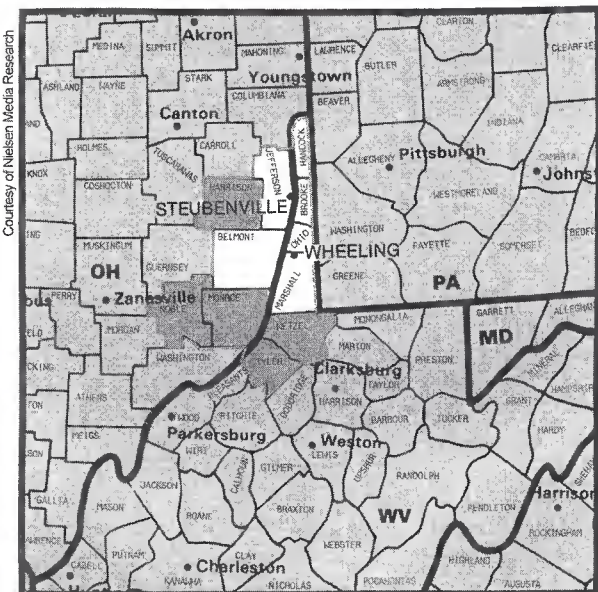

Wheeling, WV-Steubenville, OH (151)

DMA TV Households: 142,450
% of U.S. TV Households: .131

- WTRF-TV Wheeling, WV, ch. 7, CBS (ABC)
- WTOV-TV Steubenville, OH, ch. 9, NBC (ABC)
- *WOUC-TV Cambridge, OH, ch. 44, ETV

DMA Counties	State	TV Households
Belmont	OH	27,870
Harrison	OH	6,440
Jefferson	OH	30,010
Monroe	OH	6,060
Noble	OH	4,590
Brooke	WV	10,230
Hancock	WV	13,280
Marshall	WV	13,960
Ohio	WV	19,170
Tyler	WV	3,730
Wetzel	WV	7,110