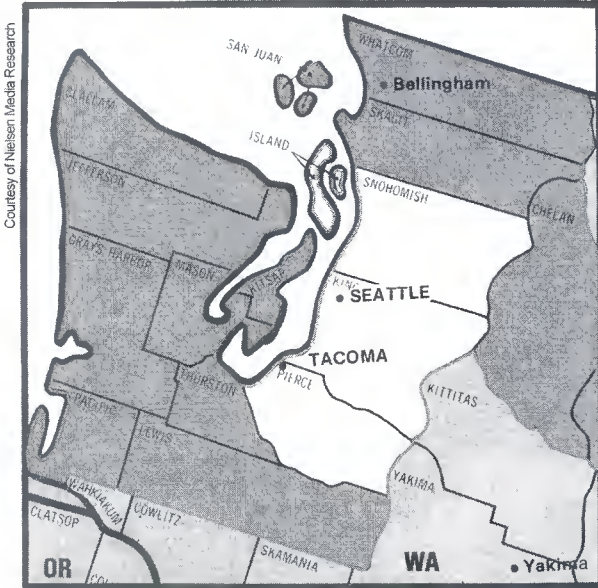

Seattle-Tacoma, WA (12)

DMA TV Households: 1,685,480
 % of U.S. TV Households: 1.555

- KOMO-TV Seattle, ch. 4, ABC
- KING-TV Seattle, ch. 5, NBC
- KIRO-TV Seattle, ch. 7, CBS
- *KCTS-TV Seattle, ch. 9, ETV
- KSTW Tacoma, WA, ch. 11, IND
- KVOS-TV Bellingham, WA, ch. 12, IND
- KCPQ Tacoma, WA, ch. 13, Fox
- *KCKA Centralia, WA, ch. 15, ETV
- KONG-TV Everett, WA, ch. 16, IND
- KTBW-TV Tacoma, WA, ch. 20, IND
- KTWB-TV Seattle, ch. 22, IND
- KCB Bellingham, WA, ch. 24, IND
- *KBTC-TV Tacoma, WA, ch. 28, ETV
- KWPX Bellevue, WA, ch. 33, IND
- KHCV Seattle, ch. 45, IND
- KWOG Bellevue, WA, ch. 51, IND
- *KWDC Tacoma, WA, ch. 56, ETV