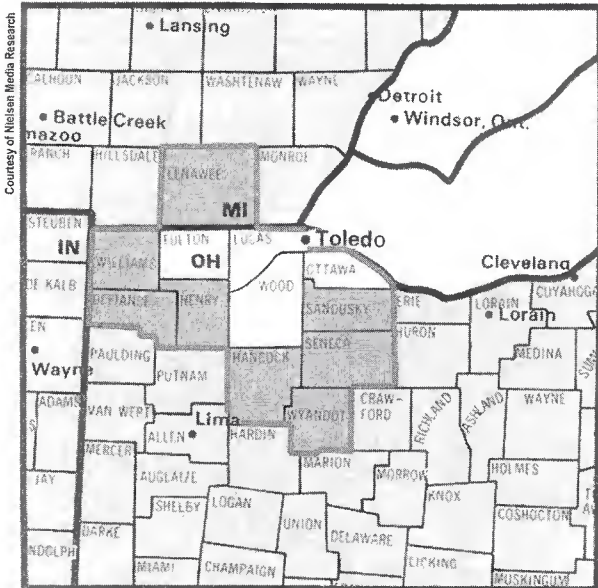

Terre Haute, IN (148)

DMA TV Households: 146,260
% of U.S. TV Households: .135

- WTWO Terre Haute, IN, ch. 2, NBC
- WTHI-TV Terre Haute, IN, ch. 10, CBS
- *WUSI-TV Olney, IL, ch. 16, ETV
- *WVUT Vincennes, IN, ch. 22, ETV
- WBAK-TV Terre Haute, IN, ch. 38, Fox

DMA Counties	State	TV Households	DMA Counties	State	TV Households
Clark	IL	7,150	Greene	IN	13,480
Crawford	IL	7,750	Knox	IN	15,250
Jasper	IL	3,850	Martin	IN	4,100
Lawrence	IL	6,180	Parke	IN	6,440
Richland	IL	6,560	Sullivan	IN	7,810
Clay	IN	10,490	Vermillion	IN	6,630
Davies	IN	10,390	Vigo	IN	40,180

Toledo, OH (69)

DMA TV Households: 425,770
% of U.S. TV Households: .393

- WTOL Toledo, OH, ch. 11, CBS
- WTVG Toledo, OH, ch. 13, ABC
- WNWO-TV Toledo, OH, ch. 24, NBC
- *WBGU-TV Bowling Green, OH, ch. 27, ETV
- *WGTE-TV Toledo, OH, ch. 30, ETV
- WUPW Toledo, OH, ch. 36, Fox
- WLMB Toledo, OH, ch. 40, IND

DMA Counties	State	TV Households
Lenawee	MI	37,380
Defiance	OH	14,990
Fulton	OH	15,910
Hancock	OH	28,940
Henry	OH	11,120
Lucas	OH	183,480
Ottawa	OH	16,870
Sandusky	OH	24,050
Seneca	OH	22,070
Williams	OH	15,400
Wood	OH	46,460
Wyandot	OH	9,100

Topeka, KS (137)

DMA TV Households: 171,660
% of U.S. TV Households: .158

- *KTWU Topeka, KS, ch. 11, ETV
- WIBW-TV Topeka, KS, ch. 13, CBS
- KSNT Topeka, KS, ch. 27, NBC
- KTKA-TV Topeka, KS, ch. 49, ABC

DMA Counties	State	TV Households
Brown	KS	4,220
Clay	KS	3,540
Cloud	KS	4,000
Coffey	KS	3,410
Geary	KS	10,080
Jackson	KS	4,860
Jefferson	KS	7,040
Lyon	KS	13,560
Marshall	KS	4,340
Morris	KS	2,580
Nemaha	KS	3,740
Osage	KS	6,640
Pottawatomie	KS	6,850
Riley	KS	22,020
Shawnee	KS	69,560
Wabaunsee	KS	2,670
Washington	KS	2,550