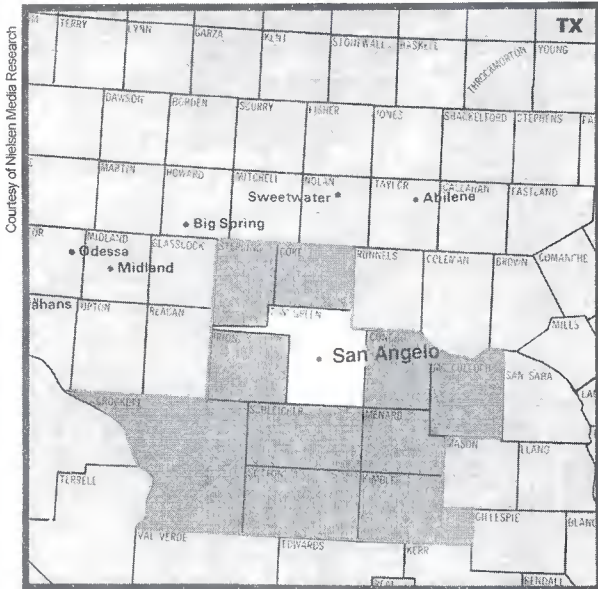

San Angelo, TX (195)

DMA TV Households: 53,980
% of U.S. TV Households: .050

KSAN-TV San Angelo, TX, ch. 3, satellite to KRBC-TV
KIDY San Angelo, TX, ch. 6, Fox
KLST San Angelo, TX, ch. 8, CBS

DMA Counties	State	TV Households
Coke	TX	1,580
Concho	TX	1,080
Crockett	TX	1,460
Irion	TX	690
Kimble	TX	1,910
McCulloch	TX	3,090
Menard	TX	950
Schleicher	TX	1,080
Sterling	TX	490
Sutton	TX	1,450
Tom Green	TX	40,200

San Antonio, TX (37)

DMA TV Households: 736,240
% of U.S. TV Households: .679

KBEJ Fredericksburg, TX, ch. 2, UPN
WOAI-TV San Antonio, TX, ch. 4, NBC
KENS-TV San Antonio, TX, ch. 5, CBS
*KLRN San Antonio, TX, ch. 9, ETV
KTRG Del Rio, TX, ch. 10, IND
KSAT-TV San Antonio, TX, ch. 12, ABC
KVAW Eagle Pass, TX, ch. 16, IND
KHCE San Antonio, TX, ch. 23, ETV
KPXL Uvalde, TX, ch. 26, PAX TV
KABB San Antonio, TX, ch. 29, Fox
KRRT Kerrville, TX, ch. 35, WB
KWEX-TV San Antonio, TX, ch. 41, Univision
KVDA San Antonio, TX, ch. 60, Telemundo

DMA Counties	State	TV Households	DMA Counties	State	TV Households
Atascosa	TX	13,710	Kerr	TX	18,430
Bandera	TX	7,770	Kinney	TX	1,240
Bexar	TX	511,920	LaSalle	TX	1,820
Comal	TX	32,430	Lavaca	TX	7,530
DeWitt	TX	7,020	Maverick	TX	13,350
Dimmit	TX	3,170	McMullen	TX	390
Edwards	TX	680	Medina	TX	13,650
Frio	TX	4,890	Real	TX	1,330
Goliad	TX	2,810	Uvalde	TX	8,600
Gonzales	TX	6,990	Val Verde	TX	14,720
Guadalupe	TX	33,690	Wilson	TX	12,540
Kames	TX	4,490	Zavala	TX	3,360
Kendall	TX	9,710