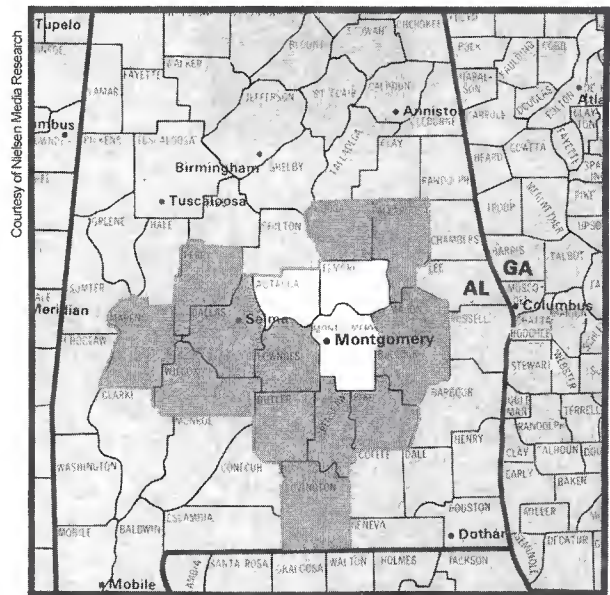

Montgomery (Selma), AL (115)

DMA TV Households: 243,000
% of U.S. TV Households: .224

*WDIQ Dozier, AL, ch. 2, ETV
WAKA Selma, AL, ch. 8, CBS
WSFA Montgomery, AL, ch. 12, NBC
WCOV-TV Montgomery, AL, ch. 20, Fox
WBMM Tuskegee, AL, ch. 22, IND
*WAIQ Montgomery, AL, ch. 26, ETV
WBIH Selma, AL, ch. 29, IND
WNCF Montgomery, AL, ch. 32, ABC
*WIIQ Demopolis, AL, ch. 41, ETV
WMCF-TV Montgomery, AL, ch. 45, IND
WRJM-TV Troy, AL, ch. 67, IND

DMA Counties	State	TV Households	DMA Counties	State	TV Households
Autauga	AL	17,220	Lowndes	AL	5,030
Bullock	AL	3,960	Macon	AL	9,020
Butler	AL	8,320	Marengo	AL	8,600
Coosa	AL	4,800	Montgomery	AL	85,460
Covington	AL	15,510	Perry	AL	4,130
Crenshaw	AL	5,580	Pike	AL	12,030
Dallas	AL	17,200	Tallapoosa	AL	16,840
Elmore	AL	24,530	Wilcox	AL	4,800