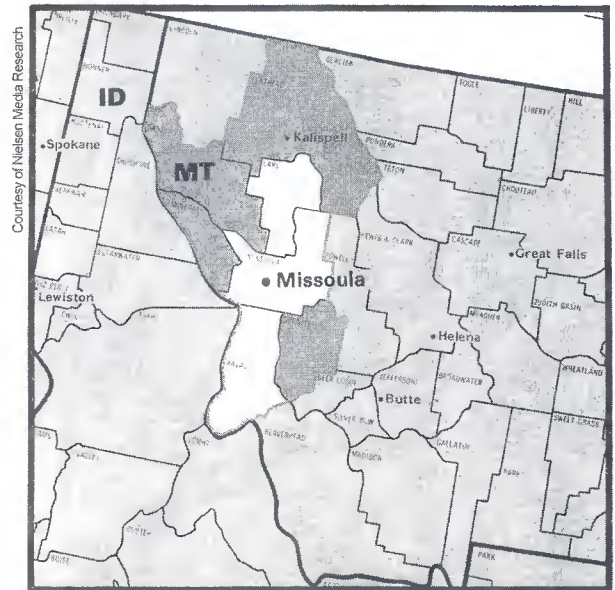

Missoula, MT (169)

DMA TV Households: 100,180
% of U.S. TV Households: .092

KPAX-TV Missoula, MT, ch. 8, satellite to KXLF-TV
KCFW-TV Kalispell, MT, ch. 9, NBC
*KUFM-TV Missoula, MT, ch. 11, ETV
KECI-TV Missoula, MT, ch. 13, NBC (ABC)
KMMF Missoula, MT, ch. 17, Fox
KTMF Missoula, MT, ch. 23, IND

DMA Counties	State	TV Households
Flathead	MT	29,670
Granite	MT	1,170
Lake	MT	10,480
Mineral	MT	1,550
Missoula	MT	38,190
Ravalli	MT	14,830
Sanders	MT	4,290

Mobile, AL-Pensacola (Ft. Walton Beach), FL (62)

DMA TV Households: 497,570
% of U.S. TV Households: .459

WEAR-TV Pensacola, FL, ch. 3, ABC
WKRG-TV Mobile, AL, ch. 5, CBS
WALA-TV Mobile, AL, ch. 10, Fox
WPML-TV Mobile, AL, ch. 15, NBC
WMPV-TV Mobile, AL, ch. 21, IND
*WSRE Pensacola, FL, ch. 23, ETV
WHBR Pensacola, FL, ch. 33, IND
WFGX Fort Walton Beach, FL, ch. 35, IND
*WEIQ Mobile, AL, ch. 42, ETV
WJTC Pensacola, FL, ch. 44, UPN
WPAN Fort Walton Beach, FL, ch. 53, IND
WBPG Gulf Shores, AL, ch. 55, WB
WAWD Fort Walton Beach, FL, ch. 58, IND

DMA Counties	State	TV Households
Baldwin	AL	61,140
Clarke	AL	10,670
Conecuh	AL	5,780
Escambia	AL	14,460
Mobile	AL	150,380
Monroe	AL	9,360
Washington	AL	6,860
Escambia	FL	115,610
Okaloosa	FL	71,260
Santa Rosa	FL	47,830
Greene	MS	4,220