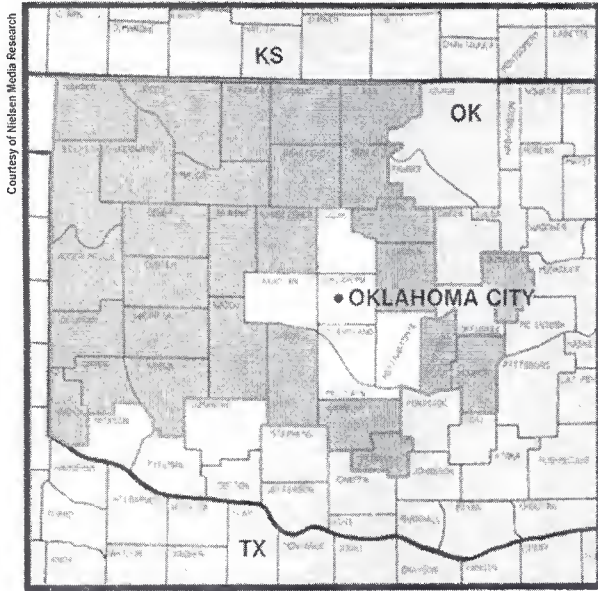

Oklahoma City (45)

DMA TV Households: 647,390
 % of U.S. TV Households: .597

- KFOR-TV Oklahoma City, ch. 4, NBC
- KOCO-TV Oklahoma City, ch. 5, ABC
- KWTV Oklahoma City, ch. 9, CBS
- *KWET Cheyenne, OK, ch. 12, ETV
- *KETA Oklahoma City, ch. 13, ETV
- KTBO-TV Oklahoma City, ch. 14, IND
- KOKH-TV Oklahoma City, ch. 25, Fox
- KQOK Shawnee, OK, ch. 30, IND
- KEYU Elk City, OK, ch. 31, IND
- KOCB Oklahoma City, ch. 34, IND
- KUOK Woodward, OK, ch. 35, IND
- KAUT-TV Oklahoma City, ch. 43, IND
- KOCM Norman, OK, ch. 46, IND
- KSBI Oklahoma City, ch. 52, IND
- KOPX Oklahoma City, ch. 62, IND