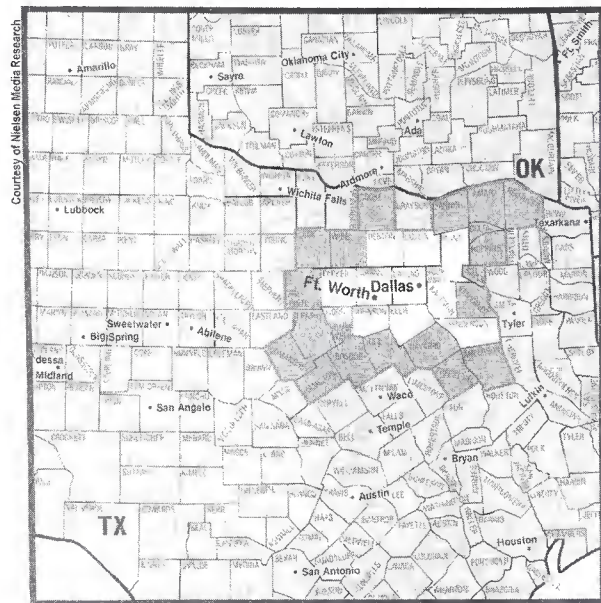

Dallas-Fort Worth, TX (7)

DMA TV Households: 2,255,970
% of U.S. TV Households: 2.081

- *KDTN Denton, TX, ch. 2, ETV
- KDFW Dallas, ch. 4, Fox
- KXAS-TV Fort Worth, ch. 5, NBC
- WFAA-TV Dallas, ch. 8, ABC
- KTVT Fort Worth, ch. 11, CBS
- *KERA-TV Dallas, ch. 13, ETV
- KTXA Fort Worth, ch. 21, UPN
- KUVN Garland, TX, ch. 23, Univision
- KDFI Dallas, ch. 27, IND
- KMPX Decatur, TX, ch. 29, IND
- KDAF Dallas, ch. 33, WB
- KXTX-TV Dallas, ch. 39, Telemundo
- KTAQ Greenville, TX, ch. 47, IND
- KSTR-TV Irving, TX, ch. 49, TeleFutura
- KFWD Fort Worth, ch. 52, IND
- KLDT Lake Dallas, TX, ch. 55, IND
- KDTX-TV Dallas, ch. 58, IND
- KPKX Arlington, TX, ch. 68, IND

DMA Counties	State	TV Households	DMA Counties	State	TV Households
Anderson	TX	16,390	Hopkins	TX	12,590
Bosque	TX	7,020	Hunt	TX	30,820
Collin	TX	220,030	Jack	TX	3,140
Comanche	TX	5,350	Johnson	TX	48,100
Cooke	TX	14,300	Kaufman	TX	25,500
Dallas	TX	827,600	Lamar	TX	19,020
Delta	TX	2,090	Navarro	TX	17,680
Denton	TX	185,220	Palo Pinto	TX	10,990
Ellis	TX	40,970	Parker	TX	34,810
Erath	TX	12,440	Rains	TX	4,130
Fannin	TX	11,670	Red River	TX	5,830
Freestone	TX	6,860	Rockwall	TX	17,730
Hamilton	TX	3,350	Somervell	TX	2,670
Henderson	TX	30,380	Tarrant	TX	567,570
Hill	TX	12,940	Van Zandt	TX	19,400
Hood	TX	18,080	Wise	TX	19,300

Davenport, IA-Rock Island-Moline, IL (94)

DMA TV Households: 308,460
% of U.S. TV Households: .285

- WHBF-TV Rock Island, IL, ch. 4, CBS
- KWQC-TV Davenport, IA, ch. 6, NBC
- WQAD-TV Moline, IL, ch. 8, ABC
- KLJB-TV Davenport, IA, ch. 18, Fox
- *WQPT-TV Moline, IL, ch. 24, ETV
- KGWB-TV Burlington, IA, ch. 26, IND
- *KQCT Davenport, IA, ch. 36, satellite to *WQPT-TV