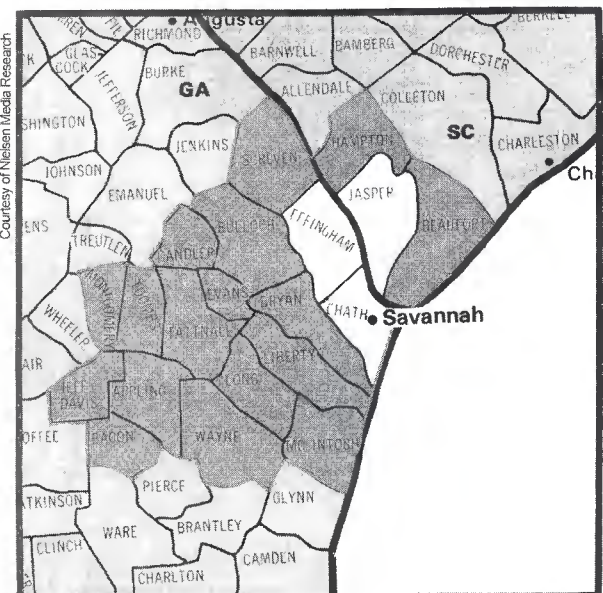

Savannah, GA (98)

DMA TV Households: 288,830
% of U.S. TV Households: .266

- WSAV-TV Savannah, GA, ch. 3, NBC
- *WVAN-TV Savannah, GA, ch. 9, ETV
- WTOC-TV Savannah, GA, ch. 11, CBS
- *WJWJ-TV Beaufort, SC, ch. 16, ETV
- WJCL Savannah, GA, ch. 22, ABC
- WTGS Hardeeville, SC, ch. 28, Fox
- WGSA Baxley, GA, ch. 34, IND

DMA Counties	State	TV Households	DMA Counties	State	TV Households
Appling	GA	6,660	Long	GA	3,720
Bacon	GA	3,900	McIntosh	GA	4,490
Bryan	GA	8,940	Montgomery	GA	2,920
Bulloch	GA	21,970	Screven	GA	5,990
Candler	GA	3,430	Tattnall	GA	7,290
Chatham	GA	91,250	Toombs	GA	9,920
Effingham	GA	14,670	Wayne	GA	10,020
Evans	GA	3,950	Beaufort	SC	50,010
Jeff Davis	GA	4,900	Hampton	SC	7,640
Liberty	GA	19,840	Jasper	SC	7,320