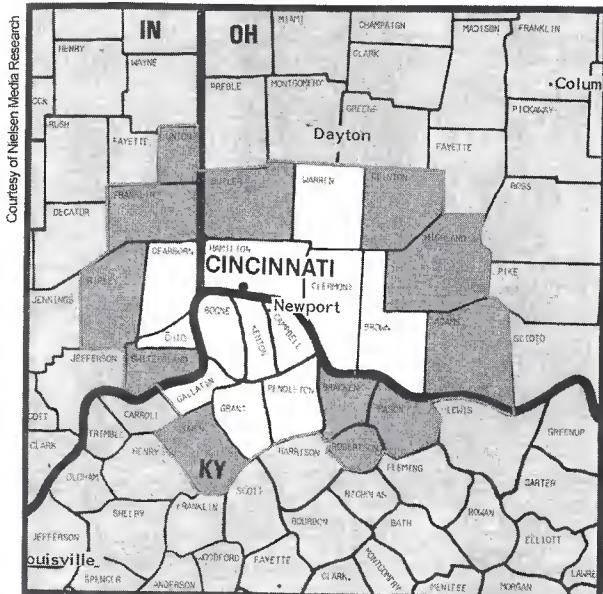

Cincinnati (32)

DMA TV Households: 872,330
% of U.S. TV Households: .805

- WLWT Cincinnati, ch. 5, NBC
- WCPO-TV Cincinnati, ch. 9, ABC
- WKRC-TV Cincinnati, ch. 12, CBS
- *WPTO Oxford, OH, ch. 14, ETV
- WXIX-TV Newport, KY, ch. 19, Fox
- *WCET Cincinnati, ch. 48, ETV
- *WKON Owenton, KY, ch. 52, ETV
- *WCVN Covington, KY, ch. 54, ETV
- WSTR-TV Cincinnati, ch. 64, IND

DMA Counties	State	TV Households	DMA Counties	State	TV Households
Dearborn	IN	17,540	Mason	KY	6,850
Franklin	IN	7,980	Owen	KY	4,080
Ohio	IN	2,270	Pendleton	KY	5,360
Ripley	IN	10,270	Robertson	KY	870
Switzerland	IN	3,670	Adams	OH	10,370
Union	IN	2,760	Brown	OH	16,440
Boone	KY	35,080	Butler	OH	127,790
Bracken	KY	3,280	Clermont	OH	70,130
Campbell	KY	35,400	Clinton	OH	15,990
Gallatin	KY	2,960	Hamilton	OH	343,620
Grant	KY	8,890	Highland	OH	16,200
Kenton	KY	60,400	Warren	OH	64,130