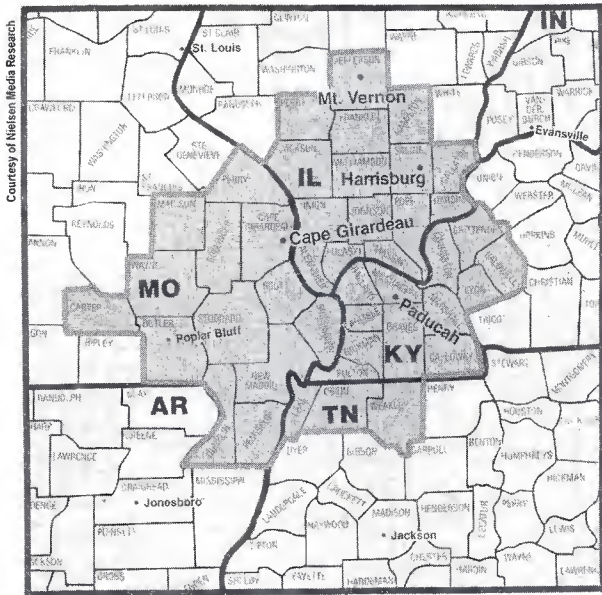

Paducah, KY-Cape Girardeau, MO-Harrisburg-Mount Vernon, IL (76)

DMA TV Households: 391,080
% of U.S. TV Households: .361

- WSIL-TV Harrisburg, IL, ch. 3, ABC
- WPSP-TV Paducah, KY, ch. 6, NBC
- *WSIU-TV Carbondale, IL, ch. 8, ETV
- KFVS-TV Cape Girardeau, MO, ch. 12, CBS
- WPXS Mount Vernon, IL, ch. 13, IND
- KPOB-TV Poplar Bluff, MO, ch. 15, satellite to WSIL-TV
- *WKMU Murray, KY, ch. 21, ETV
- KBSI Cape Girardeau, MO, ch. 23, Fox
- WTCT Marion, IL, ch. 27, IND
- *WKPD Paducah, KY, ch. 29, ETV
- WDKA Paducah, KY, ch. 49, IND

DMA Counties	State	TV Households	DMA Counties	State	TV Households
Alexander	IL	3,720	Hickman	KY	2,280
Franklin	IL	16,240	Livingston	KY	4,060
Gallatin	IL	2,650	Lyon	KY	3,050
Hamilton	IL	3,330	Marshall	KY	12,590
Hardin	IL	1,990	McCracken	KY	27,910
Jackson	IL	23,450	Bollinger	MO	4,700
Jefferson	IL	15,560	Butler	MO	16,790
Johnson	IL	4,310	Cape Girardeau	MO	27,510
Massac	IL	6,210	Carter	MO	2,340
Perry	IL	8,940	Dunklin	MO	13,100
Pope	IL	1,770	Madison	MO	4,710
Pulaski	IL	2,860	Mississippi	MO	5,160
Saline	IL	10,810	New Madrid	MO	7,640
Union	IL	7,320	Pemiscot	MO	7,670
Williamson	IL	25,760	Perry	MO	7,02
Ballard	KY	3,460	Scott	MO	15,770
Caldwell	KY	5,410	Stoddard	MO	12,120
Calloway	KY	13,960	Wayne	MO	5,730
Carlisle	KY	2,150	Lake	TN	2,260
Crittenden	KY	3,750	Obion	TN	13,330
Fulton	KY	3,100	Weakley	TN	13,810
Graves	KY	14,780			

Palm Springs, CA (160)

DMA TV Households: 125,270
% of U.S. TV Households: .116

- KMIR-TV Palm Springs, CA, ch. 36, NBC
- KESQ-TV Palm Springs, CA, ch. 42, ABC

DMA Counties	State	TV Households
Riverside Central	CA	125,270