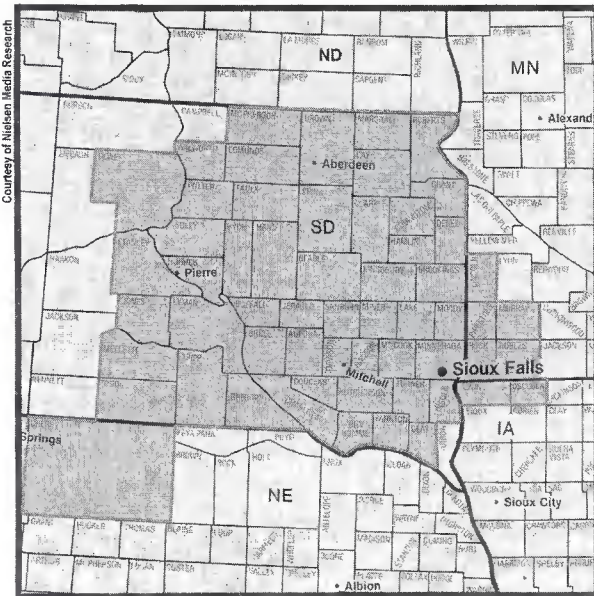

Sioux City, IA (144)

DMA TV Households: 157,970
% of U.S. TV Households: .146

- *KUSD-TV Vermillion, SD, ch. 2, ETV
- KTIV Sioux City, IA, ch. 4, NBC
- KCAU-TV Sioux City, IA, ch. 9, ABC
- KMEG Sioux City, IA, ch. 14, CBS
- *KXNE-TV Norfolk, NE, ch. 19, ETV
- *KSIN Sioux City, IA, ch. 27, ETV
- KPTH Sioux City, IA, ch. 44, Fox

DMA Counties	State	TV Households	DMA Counties	State	TV Households
Buena Vista	IA	7,340	Woodbury	IA	38,540
Cherokee	IA	5,280	Cedar	NE	3,580
Clay	IA	7,260	Dakota	NE	7,270
Dickinson	IA	7,260	Dixon	NE	2,380
Emmet	IA	4,370	Knox	NE	3,700
Ida	IA	3,170	Madison	NE	13,450
Monona	IA	4,180	Pierce	NE	2,880
O'Brien	IA	5,860	Stanton	NE	2,280
Palo Alto	IA	4,070	Thurston	NE	2,190
Plymouth	IA	9,550	Wayne	NE	3,380
Sac	IA	4,580	Union	SD	5,040
Sioux	IA	10,360			

Sioux Falls (Mitchell), SD (113)

DMA TV Households: 247,210
% of U.S. TV Households: .228

- KDLO-TV Florence, SD, ch. 3, satellite to KELO-TV
- KPRY-TV Pierre, SD, ch. 4, ETV satellite to KSFY-TV
- KDLV-TV Mitchell, SD, ch. 5, NBC
- KPLO-TV Reliance, SD, ch. 6, satellite to KELO-TV
- *KESD-TV Brookings, SD, ch. 8, ETV
- KABY-TV Aberdeen, SD, ch. 9, satellite to KSFY-TV
- *KTSD-TV Pierre, SD, ch. 10, ETV
- KELO-TV Sioux Falls, SD, ch. 11, CBS
- *KRNE-TV Merriman, NE, ch. 12, ETV
- KTTM Huron, SD, ch. 12, Fox
- KSFY-TV Sioux Falls, SD, ch. 13, ABC
- *KDSO-TV Aberdeen, SD, ch. 16, ETV
- KTTW Sioux Falls, SD, ch. 17, Fox
- *KSMN Worthington, MN, ch. 20, ETV
- *KCSO-TV Sioux Falls, SD, ch. 23, ETV
- KWSD Sioux Falls, SD, ch. 36, WB
- KDLT-TV Sioux Falls, SD, ch. 46, IND

DMA Counties	State	TV Households	DMA Counties	State	TV Households
Lyon	IA	4,210	Hand	SD	1,490
Osceola	IA	2,750	Hanson	SD	1,050
Lincoln	MN	2,640	Hughes	SD	6,650
Murray	MN	3,670	Hutchinson	SD	3,160
Nobles	MN	7,910	Hyde	SD	700
Pipstone	MN	3,940	Jerauld	SD	980
Rock	MN	3,960	Jones	SD	470
Cherry	NE	2,420	Kingsbury	SD	2,360
Aurora	SD	1,180	Lake	SD	4,370
Beadle	SD	6,880	Lincoln	SD	10,230
Bon Homme	SD	2,580	Lyman	SD	1,390
Brookings	SD	10,890	Marshall	SD	1,760
Brown	SD	14,350	McCook	SD	2,180
Brule	SD	1,980	McPherson	SD	1,160
Buffalo	SD	480	Mellette	SD	680
CharlesMix	SD	3,230	Miner	SD	1,180
Clark	SD	1,490	Minnehaha	SD	60,750
Clay	SD	4,750	Moody	SD	2,490
Codington	SD	10,420	Potter	SD	1,090
Davison	SD	7,560	Roberts	SD	3,520
Day	SD	2,470	Sanborn	SD	970
Deuel	SD	1,870	Spink	SD	2,680
Dewey	SD	1,860	Stanley	SD	1,080
Douglas	SD	1,250	Sully	SD	590
Edmunds	SD	1,670	Todd	SD	2,440
Faulk	SD	970	Tripp	SD	2,480
Grant	SD	3,060	Turner	SD	3,460
Gregory	SD	1,980	Walworth	SD	2,450
Hamlin	SD	2,010	Yankton	SD	8,190