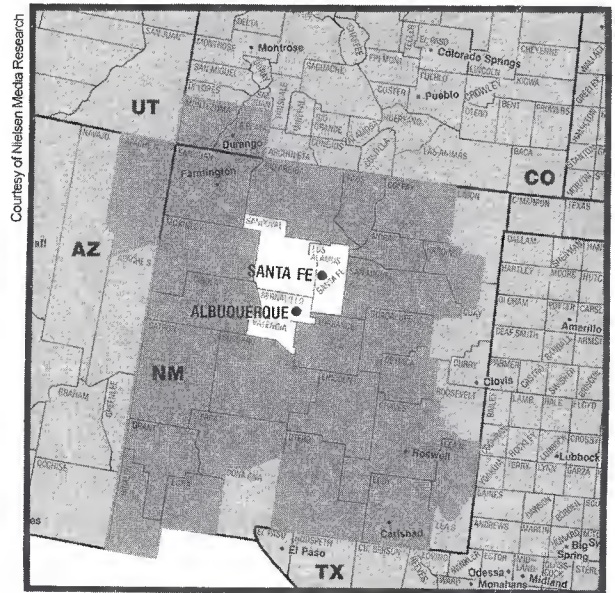

DMA Counties	State	TV Households	DMA Counties	State	TV Households
Apache North	AZ	13,390	Los Alamos	NM	7,340
La Plata	CO	17,340	Luna	NM	9,300
Montezuma	CO	9,390	McKinley	NM	21,190
Bernalillo	NM	224,690	Mora	NM	2,010
Catron	NM	1,270	Otero	NM	23,200
Chaves	NM	21,730	Rio Arriba	NM	15,140
Cibola	NM	8,280	San Juan	NM	38,720
Colfax	NM	5,930	San Miguel	NM	11,120
De Baca	NM	860	Sandoval	NM	33,420
Eddy	NM	18,650	Santa Fe	NM	53,980
Grant	NM	11,730	Sierra	NM	6,070
Guadalupe	NM	1,710	Socorro	NM	6,660
Harding	NM	300	Taos	NM	11,840
Hidalgo	NM	1,910	Torrance	NM	6,470
Lea North	NM	17,340	Valencia	NM	23,730
Lincoln	NM	8,790