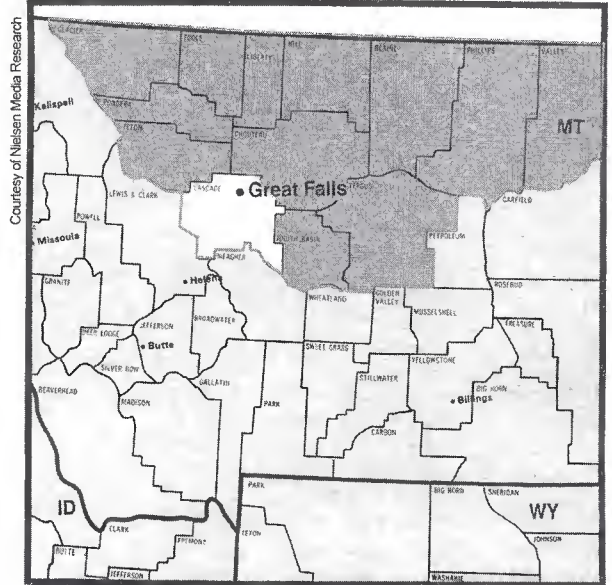

Grand Rapids-Kalamazoo-Battle Creek, MI (38)

DMA TV Households: 724,290
% of U.S. TV Households: .668

- WWMT Kalamazoo, MI, ch. 3, CBS
- WOOD-TV Grand Rapids, MI, ch. 8, NBC
- WZZM-TV Grand Rapids, MI, ch. 13, ABC
- WXMI Grand Rapids, MI, ch. 17, Fox
- *WGVU-TV Grand Rapids, MI, ch. 35, ETV
- WOTV Battle Creek, MI, ch. 41, ABC
- WZPX Battle Creek, MI, ch. 43, IND
- *WGVK Kalamazoo, MI, ch. 52, ETV
- WTLJ Muskegon, MI, ch. 54, IND
- WLLA Kalamazoo, MI, ch. 64, IND

DMA Counties	State	TV Households	DMA Counties	State	TV Households
Allegan	MI	39,680	Montcalm	MI	22,880
Barry	MI	22,220	Muskegon	MI	64,500
Branch	MI	16,580	Newaygo	MI	18,130
Calhoun	MI	54,490	Oceana	MI	10,280
Ionia	MI	20,830	Ottawa	MI	87,210
Kalamazoo	MI	95,820	St. Joseph	MI	23,530
Kent	MI	219,820	Van Buren	MI	28,320

Great Falls, MT (188)

DMA TV Households: 64,000
% of U.S. TV Households: .059

- KRTV Great Falls, MT, ch. 3, CBS
- KFBB-TV Great Falls, MT, ch. 5, ABC
- KBBJ Havre, MT, ch. 9, IND
- KBAO Lewistown, MT, ch. 13, IND
- KTGF Great Falls, MT, ch. 16, NBC
- KLMN Great Falls, MT, ch. 26, Fox, PAX TV, UPN

DMA Counties	State	TV Households
Blaine	MT	2,310
Cascade	MT	31,970
Chouteau	MT	2,270
Fergus	MT	4,550
Glacier	MT	4,150
Hill	MT	5,950
Judith Basin	MT	940
Liberty	MT	790
Phillips	MT	1,630
Pondera	MT	2,220
Teton	MT	2,380
Toole	MT	1,930
Valley	MT	2,910

Green Bay-Appleton, WI (68)

DMA TV Households: 426,820
% of U.S. TV Households: .394

- WBAY-TV Green Bay, WI, ch. 2, ABC
- WFRV-TV Green Bay, WI, ch. 5, CBS
- WLUK-TV Green Bay, WI, ch. 11, Fox
- WIWB Suring, WI, ch. 14, IND
- WGBA Green Bay, WI, ch. 26, NBC
- WACY Appleton, WI, ch. 32, IND
- *WPNE Green Bay, WI, ch. 38, ETV
- WFXS Wittenberg, WI, ch. 55, Fox
- WMMF-TV Fond du Lac, WI, ch. 68, IND