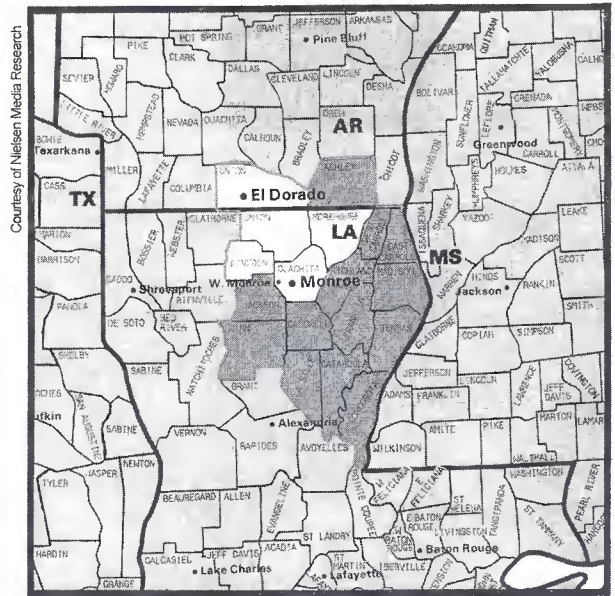

Monroe, LA-EI Dorado, AR (135)

DMA TV Households: 174,000
% of U.S. TV Households: .161

KNOE-TV Monroe, LA, ch. 8, CBS
KTVE El Dorado, AR, ch. 10, NBC
KAQY Columbia, LA, ch. 11, ABC
*KLTM-TV Monroe, LA, ch. 13, ETV
KARD West Monroe, LA, ch. 14, Fox
*KETZ El Dorado, AR, ch. 30, ETV
KMCT-TV West Monroe, LA, ch. 39, IND
KEJB El Dorado, AR, ch. 43, UPN

DMA Counties	State	TV Households	DMA Counties	State	TV Households
Ashley	AR	9,230	Madison	LA	4,510
Union	AR	17,760	Morehouse	LA	11,330
Caldwell	LA	3,950	Ouachita	LA	54,880
Catahoula	LA	3,930	Richland	LA	7,520
Concordia	LA	7,270	Tensas	LA	2,350
East Carroll	LA	2,920	Union	LA	9,100
Franklin	LA	7,560	West Carroll	LA	4,440
Jackson	LA	6,180	Winn	LA	5,810
Lincoln	LA	15,260