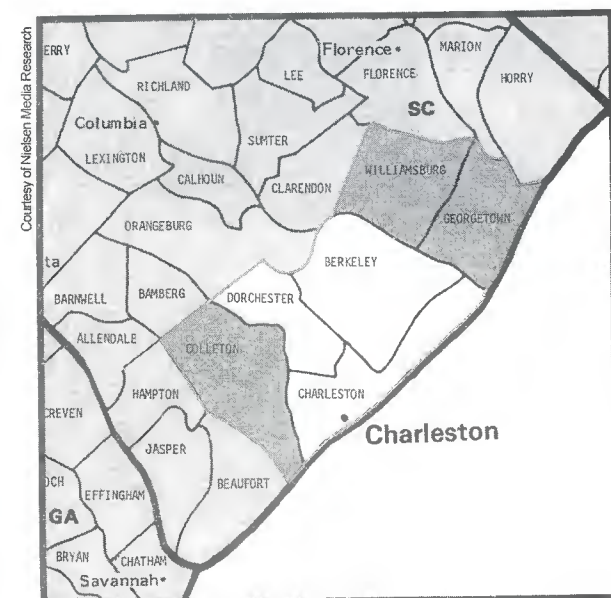

Charleston, SC (104)

DMA TV Households: 269,880
% of U.S. TV Households: .249

- WCBD-TV Charleston, SC, ch. 2, IND
- WCIV Charleston, SC, ch. 4, ABC
- WCSC-TV Charleston, SC, ch. 5, CBS
- *WITV Charleston, SC, ch. 7, ETV
- WTAT-TV Charleston, SC, ch. 24, Fox
- WMMP Charleston, SC, ch. 36, IND

DMA Counties	State	TV Households
Berkeley	SC	52,950
Charleston	SC	126,110
Colleton	SC	16,220
Dorchester	SC	37,430
Georgetown	SC	23,240
Williamsburg	SC	13,930