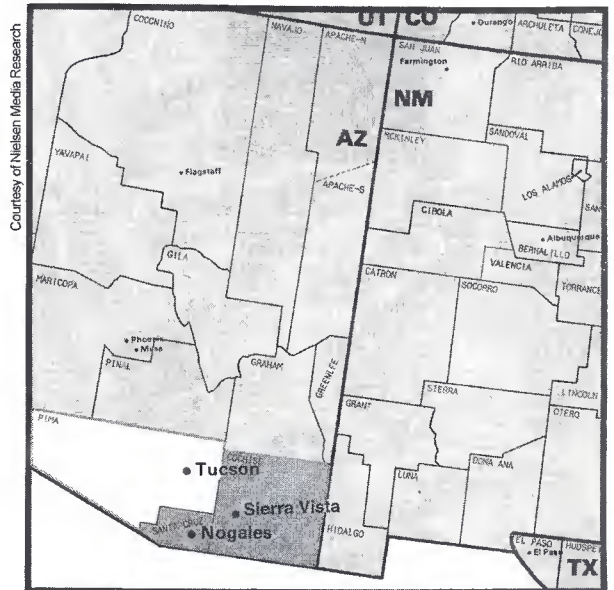

Tucson (Sierra Vista), AZ (71)

DMA TV Households: 413,460
% of U.S. TV Households: .381

- KFTU-TV Douglas, AZ, ch. 3, TeleFutura
- KVOA Tucson, AZ, ch. 4, NBC
- *KUAT-TV Tucson, AZ, ch. 6, ETV
- KGUN Tucson, AZ, ch. 9, ABC
- KMSB-TV Tucson, AZ, ch. 11, Fox
- KOLD-TV Tucson, AZ, ch. 13, CBS
- KTTU-TV Tucson, AZ, ch. 18, UPN
- *KUAS-TV Tucson, AZ, ch. 27, ETV
- KHRR Tucson, AZ, ch. 40, Telemundo
- KUVE-TV Green Valley, AZ, ch. 46, Univision
- KWBA Sierra Vista, AZ, ch. 58, WB

DMA Counties	State	TV Households
Cochise	AZ	47,180
Pima	AZ	353,690
Santa Cruz	AZ	12,590

Tulsa, OK (60)

DMA TV Households: 505,000
% of U.S. TV Households: .466

- KJRH Tulsa, OK, ch. 2, NBC
- *KOET Eufaula, OK, ch. 3, ETV
- KOTV Tulsa, OK, ch. 6, CBS
- KTUL Tulsa, OK, ch. 8, ABC
- *KOED-TV Tulsa, OK, ch. 11, ETV
- KDOR-TV Bartlesville, OK, ch. 17, IND
- KWBT Muskogee, OK, ch. 19, WB
- KOKI-TV Tulsa, OK, ch. 23, Fox
- *KRSC-TV Claremore, OK, ch. 35, ETV
- KTFO Tulsa, OK, ch. 41, UPN
- KTPX Okmulgee, OK, ch. 44, IND
- KWHB Tulsa, OK, ch. 47, IND
- KGEB Tulsa, OK, ch. 53, IND

DMA Counties	State	TV Households
Chautauqua	KS	1,750
Montgomery	KS	14,210
Adair	OK	7,490
Cherokee	OK	16,880
Craig	OK	5,470
Creek	OK	25,680
Delaware	OK	15,430
Haskell	OK	4,620
Latimer	OK	3,840
Mayer	OK	14,980
McIntosh	OK	8,420
Muskogee	OK	26,470
Nowata	OK	4,120
Okmulgee	OK	15,430
Osage	OK	16,650
Pawnee	OK	6,510
Pittsburg	OK	17,200
Rogers	OK	27,930
Tulsa	OK	228,870
Wagoner	OK	22,600
Washington	OK	20,450