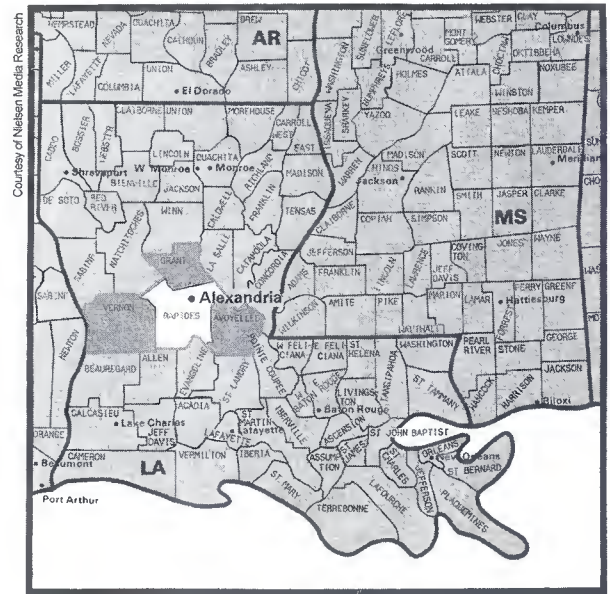

Alexandria, LA (176)

DMA TV Households: 92,440
% of U.S. TV Households: .085

KALB-TV Alexandria, LA, ch. 5, NBC
*KLPA-TV Alexandria, LA, ch. 25, ETV
KLAX-TV Alexandria, LA, ch. 31, ABC

DMA Counties	State	TV Households
Avoyelles	LA	15,080
Grant	LA	7,360
La Salle	LA	5,270
Rapides	LA	46,990
Vernon	LA	17,740

Alpena, MI (208)

DMA TV Households: 18,220
% of U.S. TV Households: .017

*WCML-TV Alpena, MI, ch. 6, ETV
WBKB-TV Alpena, MI, ch. 11, CBS

DMA Counties	State	TV Households
Alcona	MI	5,310
Alpena	MI	12,910