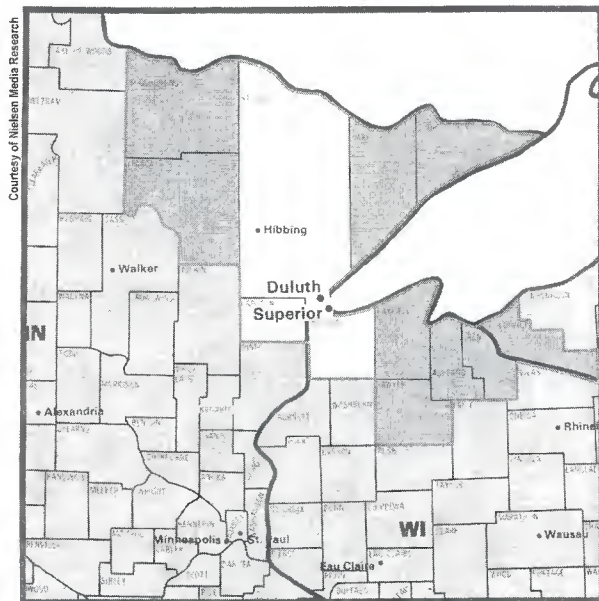

Dothan, AL (171)

DMA TV Households: 99,350
% of U.S. TV Households: .092

WTVY Dothan, AL, ch. 4, CBS
WDHN Dothan, AL, ch. 18, ABC
WDFX-TV Ozark, AL, ch. 34, Fox

DMA Counties	State	TV Households
Coffee	AL	17,600
Dale	AL	18,770
Geneva	AL	10,770
Henry	AL	6,700
Houston	AL	37,050
Early	GA	4,820
Seminole	GA	3,640