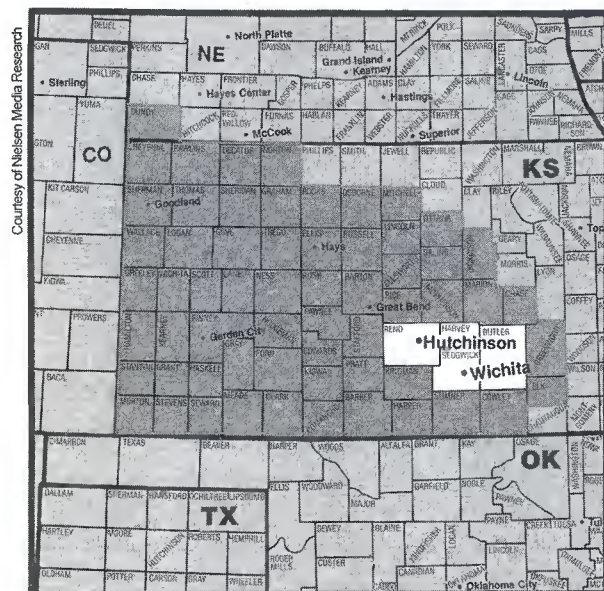

Wichita Falls, TX & Lawton, OK (141)

DMA TV Households: 158,290
% of U.S. TV Households: .146

KFDX-TV Wichita Falls, TX, ch. 3, NBC
KAUZ-TV Wichita Falls, TX, ch. 6, CBS
KSWO-TV Lawton, OK, ch. 7, ABC
KJTL Wichita Falls, TX, ch. 18, Fox

DMA Counties	State	TV Households	DMA Counties	State	TV Households
Comanche	OK	39,360	Foard	TX	600
Cotton	OK	2,680	Hardeman	TX	1,880
Jackson	OK	10,090	King	TX	100
Jefferson	OK	2,650	Montague	TX	8,360
Stephens	OK	17,090	Throckmorton	TX	690
Tillman	OK	3,450	Wichita	TX	48,650
Archer	TX	3,670	Wilbarger	TX	5,550
Baylor	TX	1,750	Young	TX	7,150
Clay	TX	4,570			

Wichita-Hutchinson Plus, KS (67)

DMA TV Households: 447,710
% of U.S. TV Households: .413

KSNC Great Bend, KS, ch. 2, satellite to KSNW
KSNW Wichita, KS, ch. 3, NBC
*KSWK Lakin, KS, ch. 3, ETV
KLBY Colby, KS, ch. 4, ABC
KSWT Liberal, KS, ch. 5, IND
KBSD-TV Ensign, KS, ch. 6, satellite to KWCH-TV
KBSH-TV Hays, KS, ch. 7, satellite to KWCH-TV
KSNK McCook, NE, ch. 8, satellite to KSNW
*KOOD Hays, KS, ch. 9, ETV
KAKE-TV Wichita, KS, ch. 10, ABC
KBSL-TV Goodland, KS, ch. 10, satellite to KBSH-TV
KSNB Garden City, KS, ch. 11, satellite to KSNW
KWCH-TV Hutchinson, KS, ch. 12, CBS
KUPK-TV Garden City, KS, ch. 13, ABC
KBDK Herington, KS, ch. 14, satellite to KSAS-TV
KAAS-TV Salina, KS, ch. 18, satellite to KSAS-TV
*KDCK Dodge City, KS, ch. 21, ETV
KSAS-TV Wichita, KS, ch. 24, Fox
KWCV Wichita, KS, ch. 33, WB
KSCC Hutchinson, KS, ch. 36, UPN