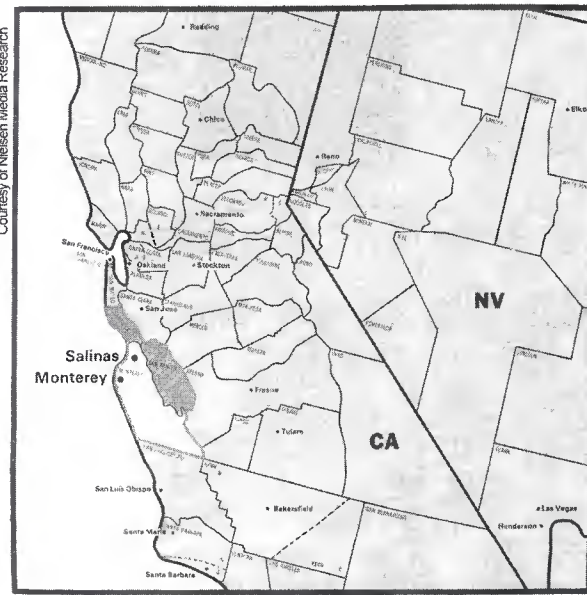

Monroe, LA-EI Dorado, AR (135)

DMA TV Households: 174,000
% of U.S. TV Households: .161

KNOE-TV Monroe, LA, ch. 8, CBS
KTVE El Dorado, AR, ch. 10, NBC
KAQY Columbia, LA, ch. 11, ABC
*KLTM-TV Monroe, LA, ch. 13, ETV
KARD West Monroe, LA, ch. 14, Fox
*KETZ El Dorado, AR, ch. 30, ETV
KMCT-TV West Monroe, LA, ch. 39, IND
KEJB El Dorado, AR, ch. 43, UPN

DMA Counties	State	TV Households	DMA Counties	State	TV Households
Ashley	AR	9,230	Madison	LA	4,510
Union	AR	17,760	Morehouse	LA	11,330
Caldwell	LA	3,950	Ouachita	LA	54,880
Catahoula	LA	3,930	Richland	LA	7,520
Concordia	LA	7,270	Tensas	LA	2,350
East Carroll	LA	2,920	Union	LA	9,100
Franklin	LA	7,560	West Carroll	LA	4,440
Jackson	LA	6,180	Winn	LA	5,810
Lincoln	LA	15,260