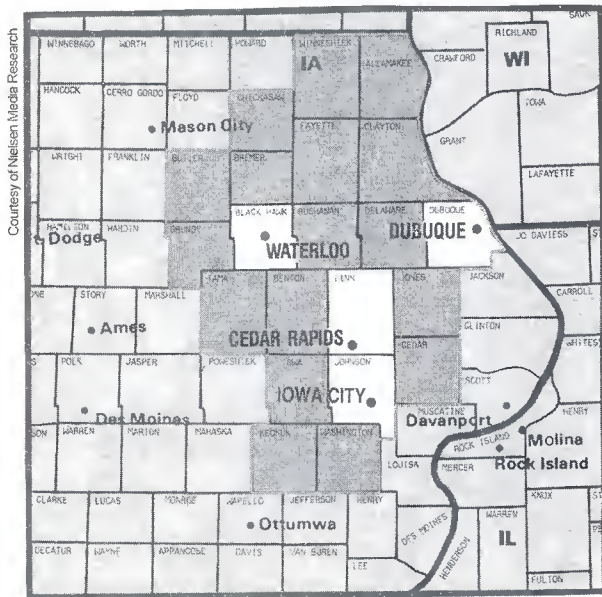

Cedar Rapids-Waterloo-Iowa City & Dubuque, IA (88)

DMA TV Households: 328,060
% of U.S. TV Households: .303

- KGAN Cedar Rapids, IA, ch. 2, CBS
- KWWL Waterloo, IA, ch. 7, NBC
- KCRG-TV Cedar Rapids, IA, ch. 9, ABC
- *KIIN-TV Iowa City, IA, ch. 12, ETV
- KWKB Iowa City, IA, ch. 20, IND
- KWWF Waterloo, IA, ch. 22, UPN
- KFXA Cedar Rapids, IA, ch. 28, IND
- *KRIN Waterloo, IA, ch. 32, ETV
- KFXB Dubuque, IA, ch. 40, ABC
- KPXR Cedar Rapids, IA, ch. 48, IND

DMA Counties	State	TV Households	DMA Counties	State	TV Households
Allamakee	IA	5,650	Fayette	IA	8,720
Benton	IA	9,940	Grundy	IA	4,950
Black Hawk	IA	49,560	Iowa	IA	6,250
Bremner	IA	8,950	Johnson	IA	45,610
Buchanan	IA	7,830	Jones	IA	7,590
Butler	IA	6,110	Keokuk	IA	4,490
Cedar	IA	7,250	Linn	IA	79,430
Chickasaw	IA	5,040	Tama	IA	6,850
Clayton	IA	7,260	Washington	IA	7,880
Delaware	IA	7,050	Winneshiok	IA	7,800
Dubuque	IA	33,850			

Champaign & Springfield-Decatur, IL (82)

DMA TV Households: 378,560
% of U.S. TV Households: .349

- WCIA Champaign, IL, ch. 3, CBS
- *WILL-TV Urbana, IL, ch. 12, ETV
- *WSEC Jacksonville, IL, ch. 14, ETV
- WAND Decatur, IL, ch. 17, ABC
- WICD Champaign, IL, ch. 15, satellite to WICS
- WICS Springfield, IL, ch. 20, NBC
- WBUI Decatur, IL, ch. 23, WB
- WCCU Urbana, IL, ch. 27, satellite to WRSP-TV
- WCFN Springfield, IL, ch. 49, UPN
- *WEIU-TV Charleston, IL, ch. 51, ETV
- WRSP-TV Springfield, IL, ch. 55, Fox

DMA Counties	State	TV Households	DMA Counties	State	TV Households
Cass	IL	5,260	Iroquois	IL	12,110
Champaign	IL	71,430	Logan	IL	10,840
Christian	IL	13,970	Macon	IL	46,110
Coles	IL	20,960	Menard	IL	5,040
Cumberland	IL	4,610	Morgan	IL	14,140
De Witt	IL	6,860	Moultrie	IL	5,460
Douglas	IL	7,540	Piatt	IL	6,530
Edgar	IL	7,630	Sangamon	IL	79,200
Effingham	IL	13,370	Shelby	IL	9,020
Ford	IL	5,640	Vermillion	IL	32,840