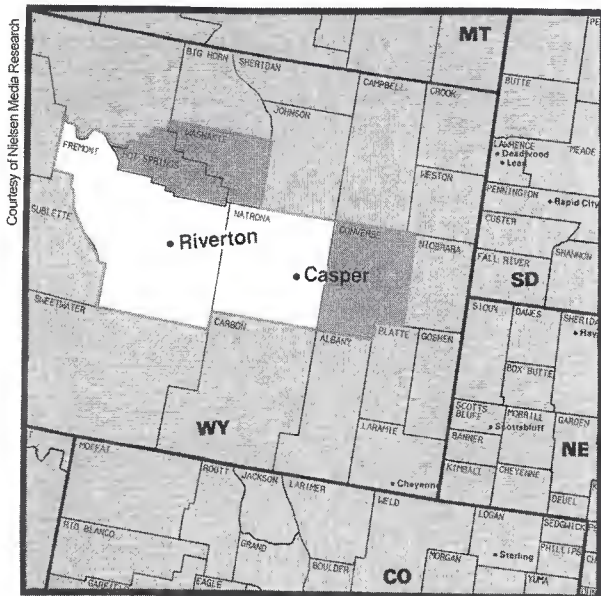

DMA Counties	State	TV Households
Converse	WY	4,740
Fremont	WY	13,560
Hot Springs	WY	2,040
Natrona	WY	27,300
Washakie	WY	3,080

Cedar Rapids-Waterloo-Iowa City & Dubuque, IA (88)

DMA TV Households: 328,060
% of U.S. TV Households: .303