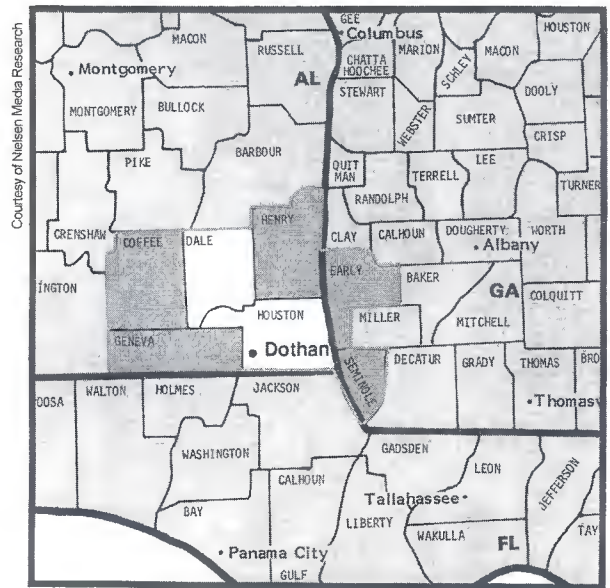

Dothan, AL (171)

DMA TV Households: 99,350
% of U.S. TV Households: .092

WTVY Dothan, AL, ch. 4, CBS
WDHN Dothan, AL, ch. 18, ABC
WDFX-TV Ozark, AL, ch. 34, Fox

DMA Counties	State	TV Households
Coffee	AL	17,600
Dale	AL	18,770
Geneva	AL	10,770
Henry	AL	6,700
Houston	AL	37,050
Early	GA	4,820
Seminole	GA	3,640