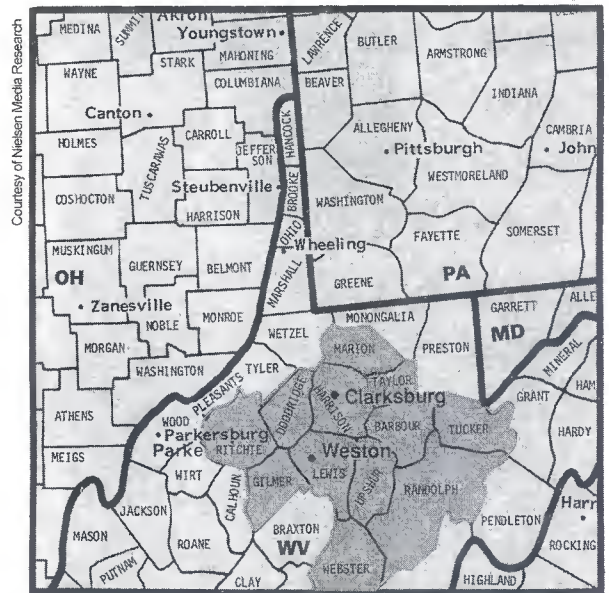

Cleveland-Akron (Canton), OH (16)

DMA TV Households: 1,542,970
 % of U.S. TV Households: 1.423

WKYC-TV Cleveland, ch. 3, NBC
 WEWS Cleveland, ch. 5, ABC
 WJW Cleveland, ch. 8, Fox
 WDLI Canton, OH, ch. 17, IND
 WOIO Shaker Heights, OH, ch. 19, CBS
 WVPX Akron, OH, ch. 23, IND
 *WVIZ-TV Cleveland, ch. 25, ETV