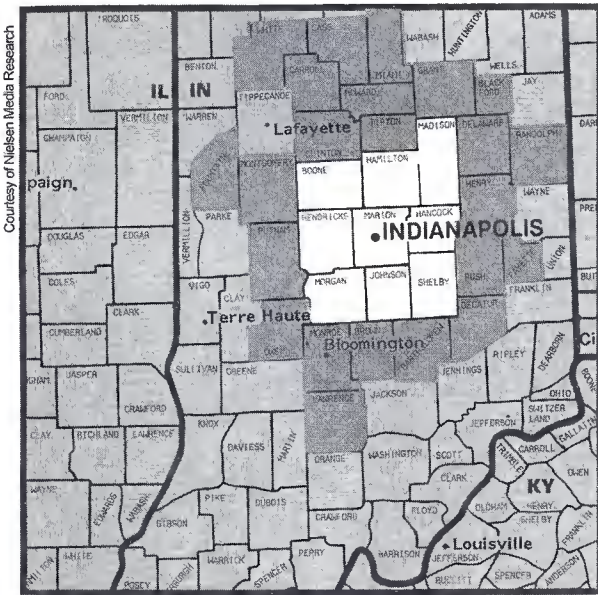

Indianapolis (25)

DMA TV Households: 1,038,370

% of U.S. TV Households: .958

- WTTV Bloomington, IN, ch. 4, WB
- WRTV Indianapolis, ch. 6, ABC
- WISH-TV Indianapolis, ch. 8, CBS
- WTHR Indianapolis, ch. 13, NBC
- *WFYI Indianapolis, ch. 20, ETV
- WNDY-TV Marion, IN, ch. 23, UPN
- WTTK Kokomo, IN, ch. 29, satellite to WTTV
- *WTIU Bloomington, IN, ch. 30, ETV
- WHMB-TV Indianapolis, ch. 40, IND
- WCLJ Bloomington, IN, ch. 42, IND
- *WIPB Muncie, IN, ch. 49, ETV
- WXIN Indianapolis, ch. 59, Fox
- WIPX Bloomington, IN, ch. 63, IND
- *WTBU Indianapolis, ch. 69, ETV

DMA Counties	State	TV Households	DMA Counties	State	TV Households
Bartholomew	IN	28,470	Howard	IN	35,320
Blackford	IN	5,630	Johnson	IN	45,840
Boone	IN	18,210	Lawrence	IN	18,800
Brown	IN	5,890	Madison	IN	53,200
Carroll	IN	7,220	Marion	IN	356,000
Cass	IN	15,800	Miami	IN	14,170
Clinton	IN	12,460	Monroe	IN	47,080
Decatur	IN	9,310	Montgomery	IN	14,780
Delaware	IN	46,730	Morgan	IN	25,720
Fayette	IN	10,060	Owen	IN	8,610
Fountain	IN	6,830	Putnam	IN	12,910
Grant	IN	27,860	Randolph	IN	10,830
Hamilton	IN	76,740	Rush	IN	6,820
Hancock	IN	22,270	Shelby	IN	16,910
Hendricks	IN	42,210	Tipton	IN	6,560
Henry	IN	19,360	White	IN	9,770

Jackson, MS (90)

DMA TV Households: 322,480

% of U.S. TV Households: .297

- WLBT Jackson, MS, ch. 3, NBC
- WJTV Jackson, MS, ch. 12, CBS
- WAPT Jackson, MS, ch. 16, ABC
- *WMAU-TV Bude, MS, ch. 17, ETV
- *WMPN-TV Jackson, MS, ch. 29, ETV
- *WMYC Yazoo City, MS, ch. 32, ETV
- WRBJ Magee, MS, ch. 34, IND
- WUFX Vicksburg, MS, ch. 35, IND
- WDBD Jackson, MS, ch. 40, Fox
- WNTZ Natchez, MS, ch. 48, Fox