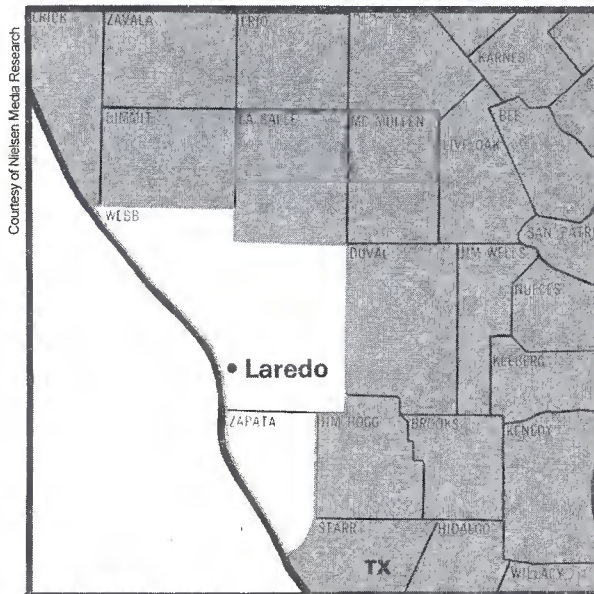

Laredo, TX (191)

DMA TV Households: 60,210

% of U.S. TV Households: .056

KGNS-TV Laredo, TX, ch. 8, NBC

KVTV Laredo, TX, ch. 13, CBS

KLDO-TV Laredo, TX, ch. 27, Univision

DMA Counties	State	TV Households
Webb	TX	56,110
Zapata	TX	4,100

Las Vegas (51)

DMA TV Households: 601,700

% of U.S. TV Households: .555

KVBC Las Vegas, ch. 3, NBC

KVVU-TV Henderson, NV, ch. 5, Fox

KLAS-TV Las Vegas, ch. 8, CBS

*KLVX Las Vegas, ch. 10, ETV

KTNV Las Vegas, ch. 13, ABC

KINC Las Vegas, ch. 15, Univision

KVWB Las Vegas, ch. 21, WB

KFBT Las Vegas, ch. 33, IND

KMCC Laughlin, NV, ch. 34, IND

KBLR Paradise, NV, ch. 39, Telemundo

DMA Counties	State	TV Households
Clark	NV	585,500
Lincoln	NV	1,340
Nye	NV	14,860