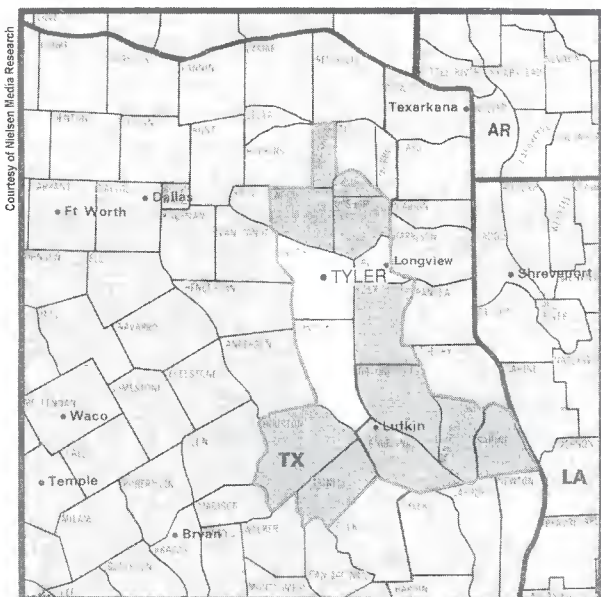

Twin Falls, ID (192)

DMA TV Households: 58,840
% of U.S. TV Households: .054

KIDA Sun Valley, ID, ch. 5, IND
KMVT Twin Falls, ID, ch. 11, CBS
*KIPT Twin Falls, ID, ch. 13, satellite to *KAID
*KBGH Filer, ID, ch. 19, ETV
KXTF Twin Falls, ID, ch. 35, IND

DMA Counties	State	TV Households
Blaine	ID	8,050
Cassia	ID	7,150
Gooding	ID	5,020
Jerome	ID	6,370
Lincoln	ID	1,470
Minidoka	ID	6,840
Twin Falls	ID	23,940

Tyler-Longview (Lufkin & Nacogdoches), TX (107)

DMA TV Households: 260,080
% of U.S. TV Households: .240

KLTV Tyler, TX, ch. 7, ABC
KTRE Lufkin, TX, ch. 9, satellite to KLTV
KYTX Nacogdoches, TX, ch. 19, CBS
KFXK Longview, TX, ch. 51, Fox
KCEB Longview, TX, ch. 54, UPN
KETK-TV Jacksonville, TX, ch. 56, NBC

DMA Counties	State	TV Households
Angelina	TX	30,120
Camp	TX	4,400
Cherokee	TX	17,150
Franklin	TX	3,800
Gregg	TX	43,350
Houston	TX	8,340
Nacogdoches	TX	22,650
Rusk	TX	18,420
Sabine	TX	4,330
San Augustine	TX	3,570
Smith	TX	68,610
Trinity	TX	5,930
Upshur	TX	13,850
Wood	TX	15,560

Utica, NY (167)

DMA TV Households: 105,300
% of U.S. TV Households: .097

WKTV Utica, NY, ch. 2, NBC
WUTR Utica, NY, ch. 20, ABC
WFXV Utica, NY, ch. 33, Fox

DMA Counties	State	TV Households
Herkimer	NY	25,650
Oneida East	NY	55,820
Otsego	NY	23,830