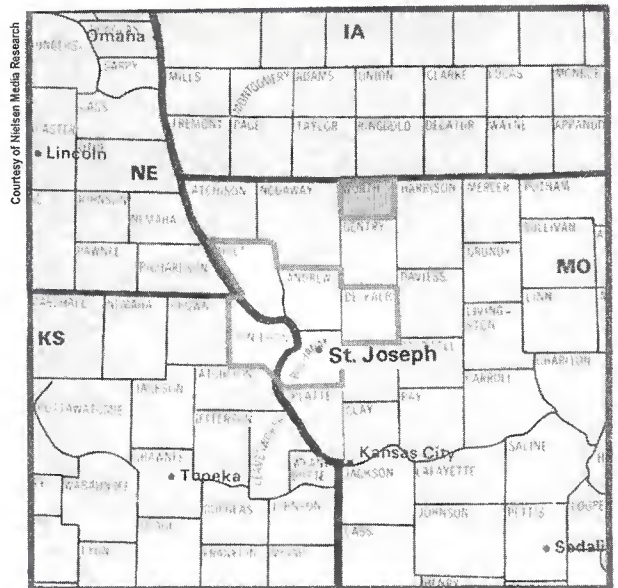

Springfield, MO (78)

DMA TV Households: 389,150

% of U.S. TV Households: .359

KYTV Springfield, MO, ch. 3, NBC
KOLR Springfield, MO, ch. 10, CBS
*KOZK Springfield, MO, ch. 21, ETV
KDEB-TV Springfield, MO, ch. 27, Fox
KWBM Harrison, AR, ch. 31, WB
KSPR Springfield, MO, ch. 33, ABC
KWBS-TV Eureka Springs, AR, ch. 34, PAX TV

DMA Counties	State	TV Households	DMA Counties	State	TV Households
Baxter	AR	16,900	Hickory	MO	4,050
Boone	AR	14,220	Howell	MO	14,460
Carroll	AR	10,380	Laclede	MO	13,190
Fulton	AR	4,790	Lawrence	MO	13,920
Marion	AR	6,940	Oregon	MO	4,170
Newton	AR	3,530	Ozark	MO	3,980
Barry	MO	13,490	Polk	MO	10,030
Benton	MO	7,750	Pulaski	MO	14,990
Camden	MO	16,580	Shannon	MO	3,250
Cedar	MO	5,610	St. Clair	MO	4,090
Christian	MO	23,430	Stone	MO	12,460
Dade	MO	3,160	Taney	MO	17,320
Dallas	MO	6,060	Texas	MO	9,390
Dent	MO	5,990	Webster	MO	11,540
Douglas	MO	5,280	Wright	MO	6,920
Greene	MO	101,280			

St. Joseph, MO (201)

DMA TV Households: 50,400

% of U.S. TV Households: .046

KQTV St. Joseph, MO, ch. 2, ABC
KTAJ St. Joseph, MO, ch. 16, IND

DMA Counties	State	TV Households
Doniphan	KS	3,290
Andrew	MO	6,650
Buchanan	MO	33,670
De Kalb	MO	3,630
Holt	MO	2,170
Worth	MO	990

St. Louis (21)

DMA TV Households: 1,202,170

% of U.S. TV Households: 1.109

KTVI St. Louis, ch. 2, Fox
KMOV St. Louis, ch. 4, CBS
KSDK St. Louis, ch. 5, NBC
*KETC St. Louis, ch. 9, ETV
KPLR-TV St. Louis, ch. 11, WB IND
KNLC St. Louis, ch. 24, IND
KDNL-TV St. Louis, ch. 30, ABC
WRBU East St. Louis, IL, ch. 46, UPN