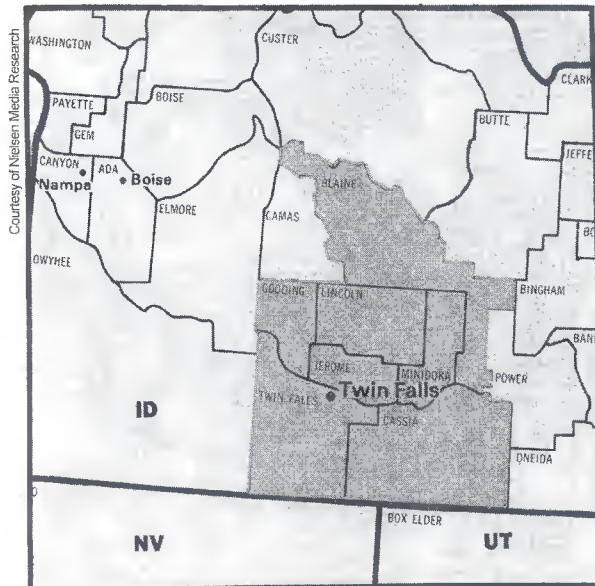

Twin Falls, ID (192)

DMA TV Households: 58,840
% of U.S. TV Households: .054

KIDA Sun Valley, ID, ch. 5, IND
KMVT Twin Falls, ID, ch. 11, CBS
*KIPT Twin Falls, ID, ch. 13, satellite to *KAID
*KBGH Filer, ID, ch. 19, ETV
KXTF Twin Falls, ID, ch. 35, IND

DMA Counties	State	TV Households
Blaine	ID	8,050
Cassia	ID	7,150
Gooding	ID	5,020
Jerome	ID	6,370
Lincoln	ID	1,470
Minidoka	ID	6,840
Twin Falls	ID	23,940

Tyler-Longview (Lufkin & Nacogdoches), TX (107)

DMA TV Households: 260,080
% of U.S. TV Households: .240

KLTV Tyler, TX, ch. 7, ABC
KTRE Lufkin, TX, ch. 9, satellite to KLTV
KYTX Nacogdoches, TX, ch. 19, CBS
KFXK Longview, TX, ch. 51, Fox
KCEB Longview, TX, ch. 54, UPN
KETK-TV Jacksonville, TX, ch. 56, NBC

DMA Counties	State	TV Households
Angelina	TX	30,120
Camp	TX	4,400
Cherokee	TX	17,150
Franklin	TX	3,800
Gregg	TX	43,350
Houston	TX	8,340
Nacogdoches	TX	22,650
Rusk	TX	18,420
Sabine	TX	4,330
San Augustine	TX	3,570
Smith	TX	68,610
Trinity	TX	5,930
Upshur	TX	13,850
Wood	TX	15,560

Utica, NY (167)

DMA TV Households: 105,300
% of U.S. TV Households: .097

WKTV Utica, NY, ch. 2, NBC
WUTR Utica, NY, ch. 20, ABC
WFXV Utica, NY, ch. 33, Fox

DMA Counties	State	TV Households
Herkimer	NY	25,650
Oneida East	NY	55,820
Otsego	NY	23,830