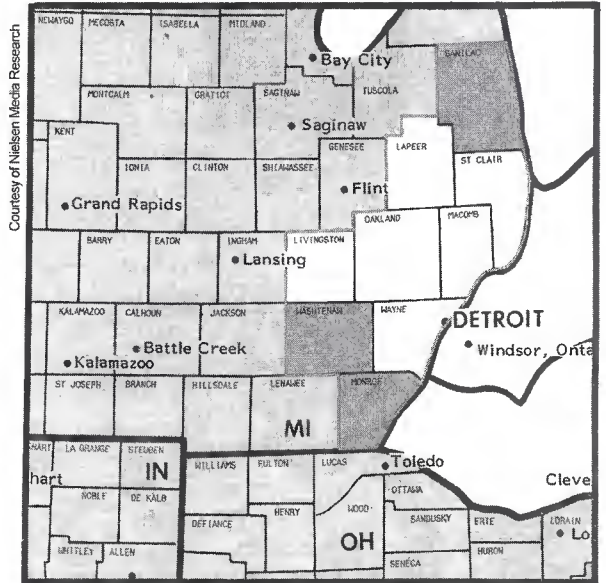

Des Moines-Ames, IA (73)

DMA TV Households: 404,580
% of U.S. TV Households: .373

- WOI-TV Ames, IA, ch. 5, ABC
- KCCI Des Moines, IA, ch. 8, CBS
- *KDIN-TV Des Moines, IA, ch. 11, ETV
- WHO-TV Des Moines, IA, ch. 13, NBC
- KDSM-TV Des Moines, IA, ch. 17, Fox
- *KTIN Fort Dodge, IA, ch. 21, ETV
- KPWB-TV Ames, IA, ch. 23, WB
- KFPX Newton, IA, ch. 39, PAX TV
- KDMI Des Moines, IA, ch. 56, IND

DMA Counties	State	TV Households	DMA Counties	State	TV Households
Adair	IA	3,390	Lucas	IA	3,640
Adams	IA	1,870	Madison	IA	5,450
Appanoose	IA	5,660	Mahaska	IA	8,760
Audubon	IA	2,670	Marion	IA	12,220
Boone	IA	10,560	Marshall	IA	15,040
Calhoun	IA	4,290	Monroe	IA	3,120
Carroll	IA	8,320	Pocahontas	IA	3,370
Clarke	IA	3,760	Polk	IA	152,510
Dallas	IA	17,070	Poweshiek	IA	7,390
Decatur	IA	3,200	Ringgold	IA	2,160
Franklin	IA	4,170	Story	IA	30,170
Greene	IA	4,070	Taylor	IA	2,660
Guthrie	IA	4,570	Union	IA	5,140
Hamilton	IA	6,750	Warren	IA	15,330
Hardin	IA	7,320	Wayne	IA	2,760
Humboldt	IA	4,240	Webster	IA	15,650
Jasper	IA	14,800	Wright	IA	5,690
Kossuth	IA	6,810			

Detroit (10)

DMA TV Households: 1,923,230
% of U.S. TV Households: 1.774

- WJBK Detroit, ch. 2, Fox
- WDIV Detroit, ch. 4, NBC
- WXYZ-TV Detroit, ch. 7, ABC
- CBET Windsor, Ont., ch. 9, CBC
- WDWB Detroit, ch. 20, IND
- WPXD Ann Arbor, MI, ch. 31, IND
- WADL Mount Clemens, MI, ch. 38, IND
- WKBD Detroit, ch. 50, IND
- *WTVS Detroit, ch. 56, ETV
- WWJ-TV Detroit, ch. 62, CBS

DMA Counties	State	TV Households
Lapeer	MI	32,450
Livingston	MI	60,610
Macomb	MI	324,080
Monroe	MI	56,380
Oakland	MI	485,390
Sanilac	MI	17,450
St. Clair	MI	64,480
Washtenaw	MI	130,770
Wayne	MI	751,620