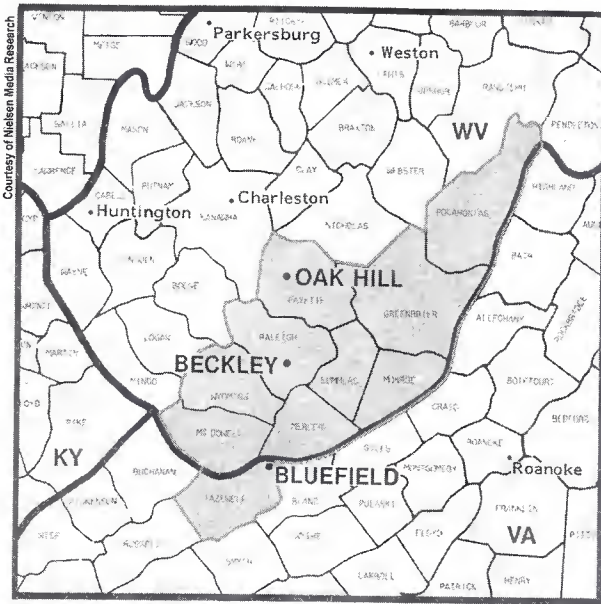

Bluefield-Beckley-Oak Hill, WV (150)

DMA TV Households: 144,210
% of U.S. TV Households: .133

- WOAY-TV Oak Hill, WV, ch. 4, ABC
- WVVA Bluefield, WV, ch. 6, NBC
- *WSWP-TV Grandview, WV, ch. 9, ETV
- WLFB Bluefield, WV, ch. 40, IND
- WVNS-TV Lewisburg, WV, ch. 59, CBS

DMA Counties	State	TV Households
Tazewell	VA	17,870
Fayette	WV	18,790
Greenbrier	WV	14,290
McDowell	WV	10,480
Mercer	WV	26,800
Monroe	WV	5,680
Pocahontas	WV	3,580
Raleigh	WV	31,420
Summers	WV	5,160
Wyoming	WV	10,140

Boise, ID (123)

DMA TV Households: 222,490
% of U.S. TV Households: .205

- KBCI-TV Boise, ID, ch. 2, CBS
- *KAID Boise, ID, ch. 4, ETV
- KIVI Nampa, ID, ch. 6, ABC
- KTVB Boise, ID, ch. 7, NBC
- KNIN-TV Caldwell, ID, ch. 9, UPN
- KTRV Nampa, ID, ch. 12, Fox

DMA Counties	State	TV Households
Ada	ID	122,110
Adams	ID	1,300
Boise	ID	2,810
Camas	ID	380
Canyon	ID	49,450
Elmore	ID	9,560
Gem	ID	5,670
Owyhee	ID	3,770
Payette	ID	7,290
Valley	ID	3,100
Washington	ID	3,660
Grant	OR	3,040
Malheur	OR	10,350