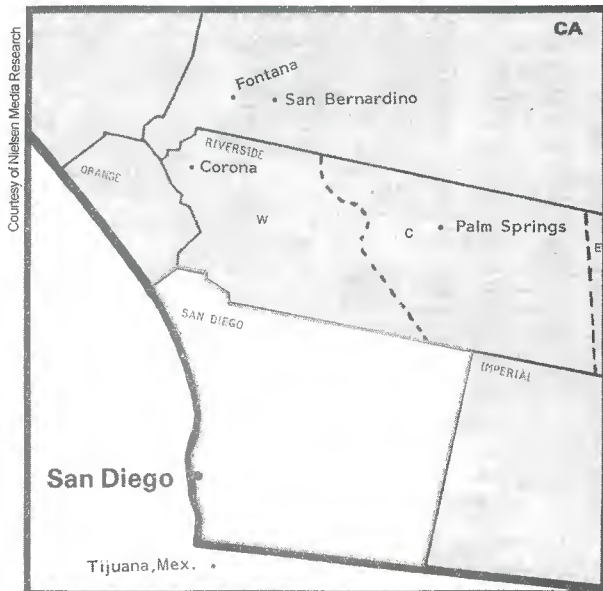

San Diego (26)

DMA TV Households: 1,029,210
% of U.S. TV Households: .949

XETV Tijuana, Mexico, ch. 6, Fox
KFMB-TV San Diego, ch. 8, CBS
KGTV San Diego, ch. 10, ABC
*KPBS San Diego, ch. 15, ETV
KNSD San Diego, ch. 39, NBC
KUSI-TV San Diego, ch. 51, IND
KSWB-TV San Diego, ch. 69, WB

DMA Counties	State	TV Households
San Diego	CA	1,029,210