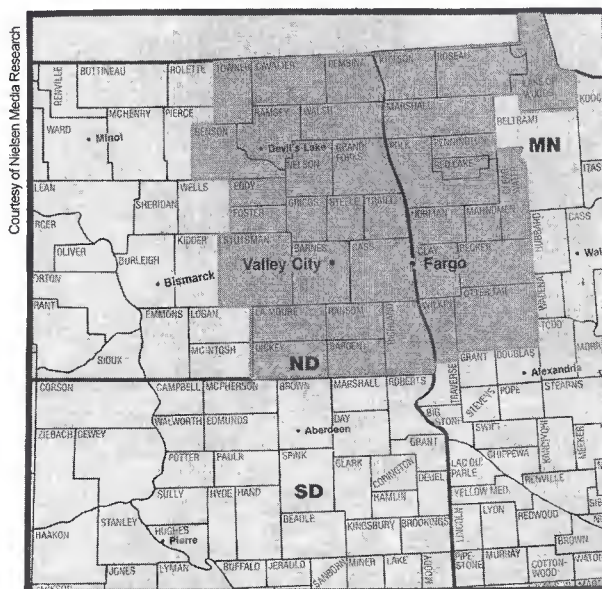

DMA Counties	State	TV Households	DMA Counties	State	TV Households
Becker	MN	12,130	Dickey	ND	2,280
Clay	MN	19,260	Eddy	ND	1,090
Clearwater	MN	3,220	Foster	ND	1,390
Kittson	MN	2,070	Grand Forks	ND	24,190
Lake of the Woods	MN	1,820	Griggs	ND	1,090
Mahnomen	MN	1,980	La Moure	ND	1,890
Marshall	MN	4,040	Nelson	ND	1,590
Norman	MN	2,960	Pembina	ND	3,420
Otter Tail	MN	22,990	Ramsey	ND	4,750
Pennington	MN	5,530	Ransom	ND	2,370
Polk	MN	12,480	Richland	ND	6,640
Red Lake	MN	1,660	Sargent	ND	1,770
Roseau	MN	6,300	Steele	ND	900
Wilkin	MN	2,690	Stutsman	ND	8,820
Barnes	ND	4,730	Towner	ND	1,190
Benson	ND	2,280	Traill	ND	3,270
Cass	ND	53,440	Walsh	ND	4,840
Cavalier	ND	1,880