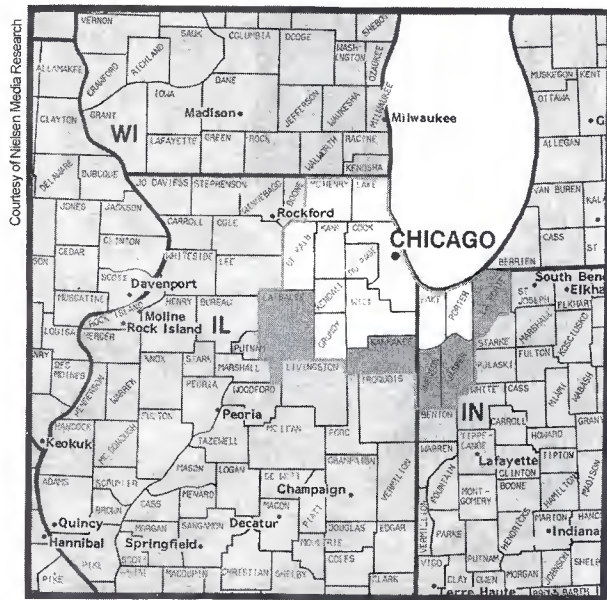

Chicago (3)

DMA TV Households: 3,399,460
% of U.S. TV Households: 3.136

- WBBM-TV Chicago, ch. 2, CBS
- WMAQ-TV Chicago, ch. 5, NBC
- WLS-TV Chicago, ch. 7, ABC
- WGN-TV Chicago, ch. 9, WB
- *WTTW Chicago, ch. 11, ETV
- *WYCC Chicago, ch. 20, ETV
- WCIU-TV Chicago, ch. 26, Univision
- WFLD Chicago, ch. 32, Fox
- WWTO-TV La Salle, IL, ch. 35, IND
- WCPX Chicago, ch. 38, IND
- WSNS Chicago, ch. 44, Telemundo
- WPWR-TV Gary, IN, ch. 50, UPN
- *WYIN Gary, IN, ch. 56, ETV
- WXFT-TV Aurora, IL, ch. 60, TeleFutura
- WJYS Hammond, IN, ch. 62, IND
- WGBO-TV Joliet, IL, ch. 66, Univision

DMA Counties	State	TV Households	DMA Counties	State	TV Households
Cook	IL	1,960,880	Lake	IL	228,030
De Kalb	IL	32,900	McHenry	IL	95,750
Du Page	IL	335,130	Will	IL	188,220
Grundy	IL	14,890	Jasper	IN	11,160
Kane	IL	143,470	La Porte	IN	41,320
Kankakee	IL	38,580	Lake	IN	182,170
Kendall	IL	21,230	Newton	IN	5,460
La Salle	IL	43,480	Porter	IN	55,770

Chico-Redding, CA (132)

DMA TV Households: 185,920
% of U.S. TV Households: .171

- KRCR-TV Redding, CA, ch. 7, ABC
- *KIXE Redding, CA, ch. 9, ETV
- KHSL-TV Chico, CA, ch. 12, CBS
- KNVN Chico, CA, ch. 24, NBC
- KCVU Paradise, CA, ch. 30, Fox

DMA Counties	State	TV Households
Butte	CA	80,100
Glenn	CA	9,050
Modoc	CA	3,650
Shasta	CA	66,430
Tehama	CA	21,360
Trinity	CA	5,330