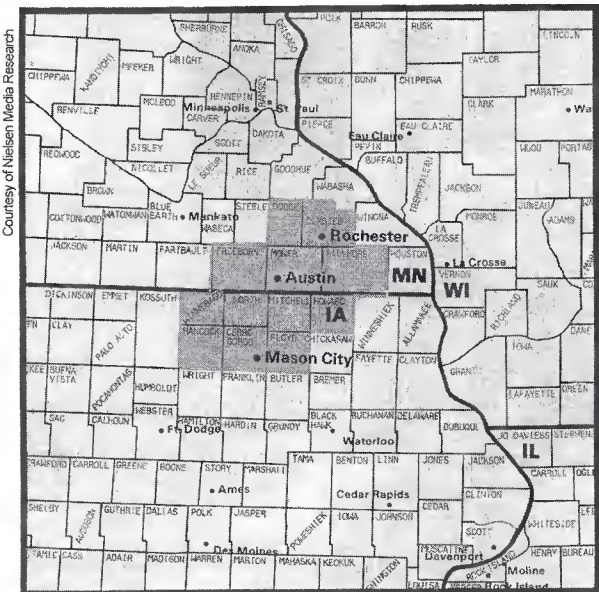

DMA Counties	State	TV Households
Cerro Gordo	IA	19,070
Floyd	IA	6,730
Hancock	IA	4,740
Howard	IA	3,850
Mitchell	IA	4,130
Winnebago	IA	4,670
Worth	IA	3,280
Dodge	MN	6,740
Fillmore	MN	8,520
Freeborn	MN	13,640
Mower	MN	15,850
Olmsted	MN	50,080