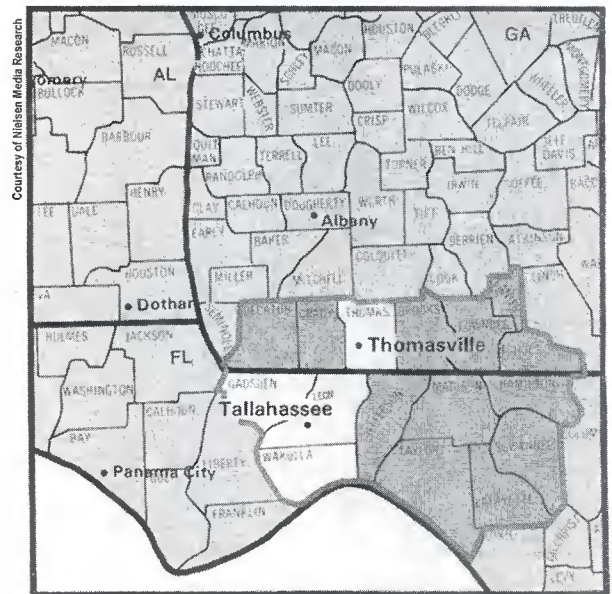

Tampa-St. Petersburg (Sarasota), FL (13)

DMA TV Households: 1,644,270
% of U.S. TV Households: 1.517

- *WEDU Tampa, FL, ch. 3, ETV
- WFLA-TV Tampa, FL, ch. 8, NBC
- WTSP St. Petersburg, FL, ch. 10, CBS
- WTVT Tampa, FL, ch. 13, Fox
- *WUSF-TV Tampa, FL, ch. 16, ETV
- WCLF Clearwater, FL, ch. 22, IND
- WFTS Tampa, FL, ch. 28, ABC
- WMOR-TV Lakeland, FL, ch. 32, IND
- WTTA St. Petersburg, FL, ch. 38, WB
- WWSB Sarasota, FL, ch. 40, ABC
- WTOG St. Petersburg, FL, ch. 44, UPN
- WFTT Tampa, FL, ch. 50, TeleFutura
- WVEA-TV Venice, FL, ch. 62, Univision
- WXPX Bradenton, FL, ch. 66, PAX TV

DMA Counties	State	TV Households
Citrus	FL	56,080
Hardee	FL	8,190
Hernando	FL	58,820
Highlands	FL	38,530
Hillsborough	FL	420,200
Manatee	FL	121,030
Pasco	FL	156,750
Pinellas	FL	424,480
Polk	FL	199,910
Sarasota	FL	160,280