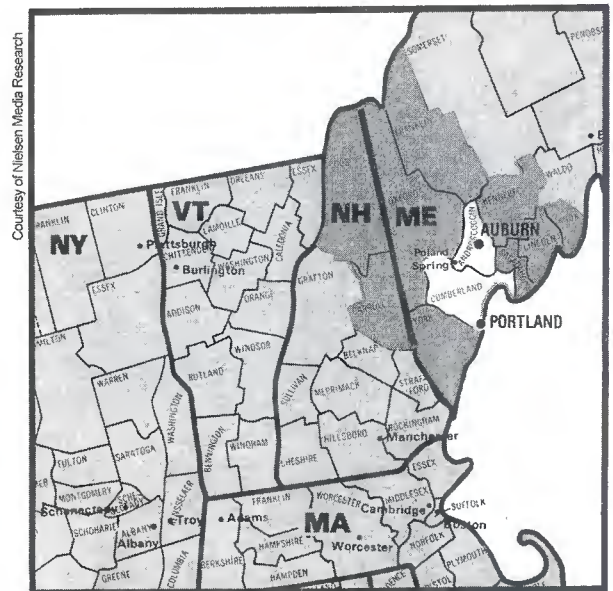

Portland, OR (24)

DMA TV Households: 1,073,210
% of U.S. TV Households: .990

- KATU Portland, OR, ch. 2, ABC
- KOIN Portland, OR, ch. 6, CBS
- KGW-TV Portland, OR, ch. 8, NBC
- *KOPB-TV Portland, OR, ch. 10, ETV
- KPTV Portland, OR, ch. 12, Fox
- *KTVR La Grande, OR, ch. 13, ETV
- KPOU La Grande, OR, ch. 16, IND
- KPXG Salem, OR, ch. 22, IND
- KNMT Portland, OR, ch. 24, IND
- KWBP Salem, OR, ch. 32, WB
- KPDV Vancouver, WA, ch. 49, UPN

DMA Counties	State	TV Households	DMA Counties	State	TV Households
Baker	OR	6,650	Polk	OR	23,390
Clackamas	OR	133,840	Sherman	OR	740
Clatsop	OR	13,870	Tillamook	OR	10,150
Columbia	OR	16,950	Union	OR	9,120
Crook	OR	7,840	Wasco	OR	9,210
Gilliam	OR	770	Washington	OR	179,090
Harney	OR	2,810	Wheeler	OR	640
Hood River	OR	7,270	Yamhill	OR	29,410
Jefferson	OR	7,120	Clark	WA	134,260
Lincoln	OR	18,950	Cowlitz	WA	35,940
Linn	OR	39,370	Klickitat	WA	7,340
Marion	OR	101,250	Skamania	WA	3,470
Morrow	OR	3,860	Wahkiakum	WA	1,500
Multnomah	OR	268,400