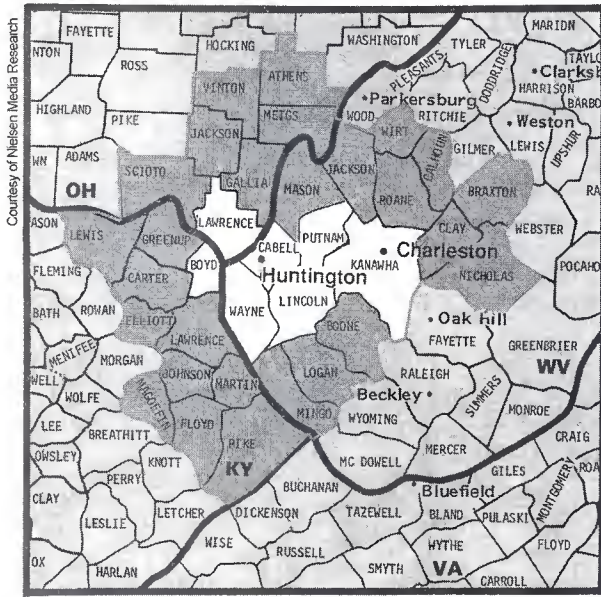

Charleston-Huntington, WV (63)

DMA TV Households: 495,190
% of U.S. TV Households: .457

- WSAZ-TV Huntington, WV, ch. 3, NBC
- WCHS-TV Charleston, WV, ch. 8, ABC
- WVAH-TV Charleston, WV, ch. 11, Fox
- WOWK-TV Huntington, WV, ch. 13, CBS
- *WOUB-TV Athens, OH, ch. 20, ETV
- *WKPI Pikeville, KY, ch. 22, ETV
- *WKAS Ashland, KY, ch. 25, ETV
- WLPX-TV Charleston, WV, ch. 29, PAX TV
- WHCP Portsmouth, OH, ch. 30, UPN, WB
- *WPBY-TV Huntington, WV, ch. 33, ETV
- *WPBO-TV Portsmouth, OH, ch. 42, ETV
- WTSF Ashland, KY, ch. 61, IND

DMA Counties	State	TV Households	DMA Counties	State	TV Households
Boyd	KY	19,650	Vinton	OH	4,940
Carter	KY	10,590	Boone	WV	10,260
Elliott	KY	2,760	Braxton	WV	5,870
Floyd	KY	16,960	Cabell	WV	41,540
Greenup	KY	14,660	Calhoun	WV	3,020
Johnson	KY	8,880	Clay	WV	4,010
Lawrence	KY	6,070	Jackson	WV	11,300
Lewis	KY	5,550	Kanawha	WV	84,340
Martin	KY	4,920	Lincoln	WV	8,820
Pike	KY	27,020	Logan	WV	14,190
Athens	OH	22,330	Mason	WV	10,640
Gallia	OH	11,960	Mingo	WV	10,490
Jackson	OH	12,650	Nicholas	WV	10,510
Lawrence	OH	24,970	Putnam	WV	20,870
Meigs	OH	9,280	Roane	WV	6,120
Scioto	OH	30,380	Wayne	WV	17,310
			Wirt	WV	2,330

Charlotte, NC (28)

DMA TV Households: 986,830
% of U.S. TV Households: .910

- WBTV Charlotte, NC, ch. 3, CBS
- WSOC-TV Charlotte, NC, ch. 9, ABC
- WHKY-TV Hickory, NC, ch. 14, IND
- *WUNE-TV Linville, NC, ch. 17, ETV
- WCCB Charlotte, NC, ch. 18, Fox
- *WNSC-TV Rock Hill, SC, ch. 30, ETV
- WCNC-TV Charlotte, NC, ch. 36, NBC
- *WTVI Charlotte, NC, ch. 42, ETV
- WJZY Belmont, NC, ch. 46, UPN IND
- WWVB Rock Hill, SC, ch. 55, WB IND
- *WUNG-TV Concord, NC, ch. 58, ETV
- WAXN-TV Kannapolis, NC, ch. 64, IND