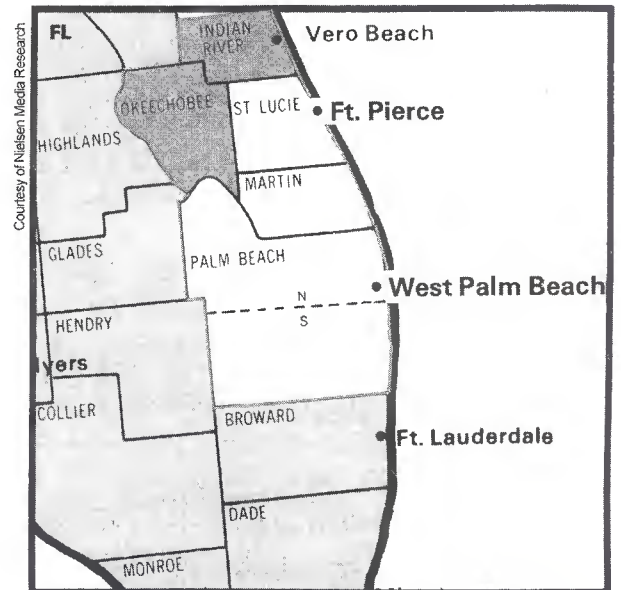

Wausau-Rhineland, WI (134)

DMA TV Households: 178,910
% of U.S. TV Households: .165

- WBIJ Crandon, WI, ch. 4, IND
- WSAW-TV Wausau, WI, ch. 7, CBS
- WAOW-TV Wausau, WI, ch. 9, ABC
- WJFW-TV Rhineland, WI, ch. 12, NBC
- *WHRM-TV Wausau, WI, ch. 20, ETV
- WYOW Eagle River, WI, ch. 34, ABC
- *WLEF-TV Park Falls, WI, ch. 36, ETV
- WTPX Antigo, WI, ch. 46, IND

DMA Counties	State	TV Households
Adams	WI	8,480
Forest	WI	4,290
Langlade	WI	8,680
Lincoln	WI	11,860
Marathon	WI	49,380
Oneida	WI	15,820
Portage	WI	25,760
Price	WI	6,580
Taylor	WI	7,650
Vilas	WI	9,620
Wood	WI	30,790

West Palm Beach-Ft. Pierce, FL (39)

DMA TV Households: 709,290
% of U.S. TV Households: .654

- WPTV West Palm Beach, FL, ch. 5, NBC
- WPEC West Palm Beach, FL, ch. 12, CBS
- *WTCE Fort Pierce, FL, ch. 21, ETV
- WPBF Tequesta, FL, ch. 25, ABC
- WFLX West Palm Beach, FL, ch. 29, Fox
- WTVX Ft. Pierce, FL, ch. 34, UPN, WB
- *WXEL-TV West Palm Beach, FL, ch. 42, ETV
- WFGC Palm Beach, FL, ch. 61, IND
- *WPPB-TV Boca Raton, FL, ch. 63, ETV
- WXPX Lake Worth, FL, ch. 67, IND

DMA Counties	State	TV Households
Indian River	FL	53,600
Martin	FL	58,260
Okeechobee	FL	12,840
Palm Beach North	FL	295,150
Palm Beach South	FL	205,660
St. Lucie	FL	83,780

Wheeling, WV-Steubenville, OH (151)

DMA TV Households: 142,450
% of U.S. TV Households: .131

- WTRF-TV Wheeling, WV, ch. 7, CBS (ABC)
- WTOV-TV Steubenville, OH, ch. 9, NBC (ABC)
- *WOUC-TV Cambridge, OH, ch. 44, ETV

DMA Counties	State	TV Households
Belmont	OH	27,870
Harrison	OH	6,440
Jefferson	OH	30,010
Monroe	OH	6,060
Noble	OH	4,590
Brooke	WV	10,230
Hancock	WV	13,280
Marshall	WV	13,960
Ohio	WV	19,170
Tyler	WV	3,730
Wetzel	WV	7,110