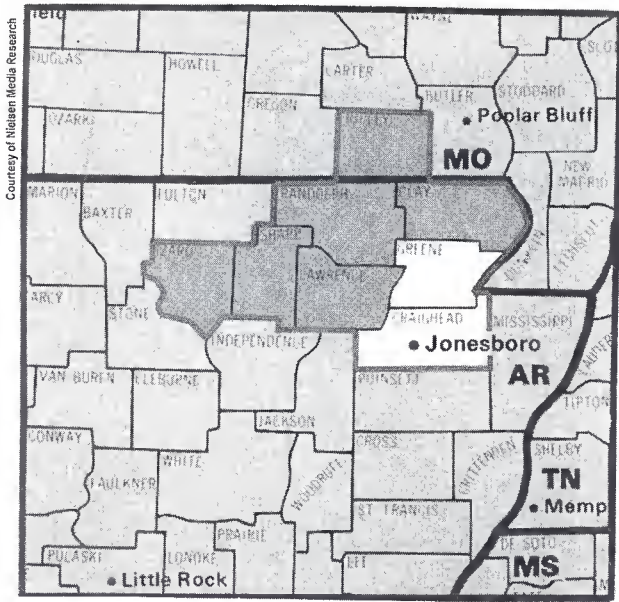

Jonesboro, AR (179)

DMA TV Households: 87,690
% of U.S. TV Households: .081

KAIT Jonesboro, AR, ch. 8, ABC
*KTEJ Jonesboro, AR, ch. 19, ETV
KVTJ Jonesboro, AR, ch. 48, IND

DMA Counties	State	TV Households
Clay	AR	7,010
Craighead	AR	33,330
Greene	AR	15,350
Izard	AR	5,490
Lawrence	AR	6,690
Randolph	AR	7,340
Sharp	AR	7,230
Ripley	MO	5,250

Joplin, MO-Pittsburg, KS (146)

DMA TV Households: 153,130
% of U.S. TV Households: .141

KOAM-TV Pittsburg, KS, ch. 7, CBS
KODE-TV Joplin, MO, ch. 12, ABC
KFJX Pittsburg, KS, ch. 14, Fox
KSNF Joplin, MO, ch. 16, NBC
*KOZJ Joplin, MO, ch. 26, ETV

DMA Counties	State	TV Households
Allen	KS	5,610
Bourbon	KS	6,090
Cherokee	KS	8,770
Crawford	KS	15,180
Labette	KS	8,890
Neosho	KS	6,640
Wilson	KS	3,850
Woodson	KS	1,540
Barton	MO	4,760
Jasper	MO	42,160
McDonald	MO	8,170
Newton	MO	20,720
Vernon	MO	7,870
Ottawa	OK	12,880