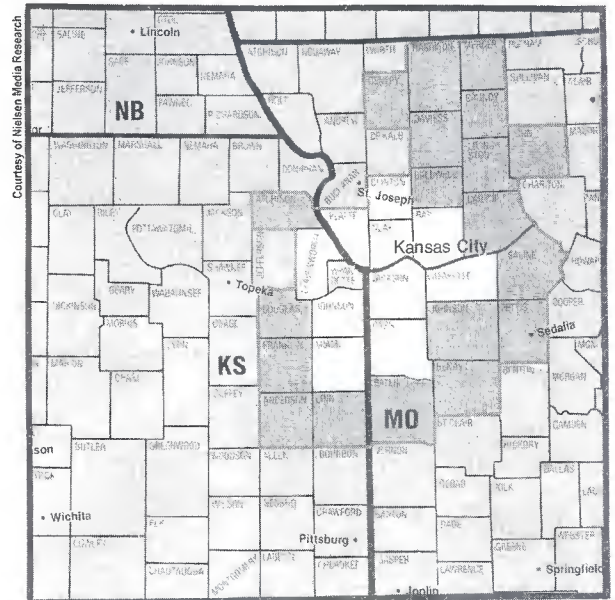

Kansas City, MO (31)

DMA TV Households: 875,090
% of U.S. TV Households: .807

- WDAF-TV Kansas City, MO, ch. 4, Fox
- KCTV Kansas City, MO, ch. 5, CBS
- *KMOS-TV Sedalia, MO, ch. 6, ETV
- KMBC-TV Kansas City, MO, ch. 9, ABC
- *KCPT Kansas City, MO, ch. 19, ETV
- KCWE Kansas City, MO, ch. 29, UPN
- KMCI Lawrence, KS, ch. 38, IND
- KSHB-TV Kansas City, MO, ch. 41, NBC
- KPXE Kansas City, MO, ch. 50, PAX TV
- KSMO-TV Kansas City, MO, ch. 62, WB

DMA Counties	State	TV Households	DMA Counties	State	TV Households
Anderson	KS	3,150	Davies	MO	3,120
Atchison	KS	6,240	Gentry	MO	2,660
Douglas	KS	38,970	Grundy	MO	4,340
Franklin	KS	9,510	Harrison	MO	3,570
Johnson	KS	186,740	Henry	MO	9,310
Leavenworth	KS	23,870	Jackson	MO	264,400
Linn	KS	3,950	Johnson	MO	18,010
Miami	KS	10,910	Lafayette	MO	12,910
Wyandotte	KS	58,030	Linn	MO	5,550
Bates	MO	6,500	Livingston	MO	5,520
Caldwell	MO	3,570	Mercer	MO	1,580
Carroll	MO	4,140	Pettis	MO	15,740
Cass	MO	32,170	Platte	MO	31,470
Clay	MO	75,810	Ray	MO	8,920
Clinton	MO	7,460	Saline	MO	8,810

Knoxville, TN (61)

DMA TV Households: 499,040
% of U.S. TV Households: .460

- *WETP-TV Sneedville, TN, ch. 2, ETV
- WATE-TV Knoxville, TN, ch. 6, ABC
- WMAK Knoxville, TN, ch. 7, IND
- WVLT-TV Knoxville, TN, ch. 8, CBS
- WBIR-TV Knoxville, TN, ch. 10, NBC
- *WKOP-TV Knoxville, TN, ch. 15, ETV
- WBXX-TV Crossville, TN, ch. 20, IND
- WTNZ Knoxville, TN, ch. 43, IND
- WAGV Harlan, KY, ch. 44, IND
- WVLR Tazewell, TN, ch. 48, IND
- WPXK Jellico, TN, ch. 54, IND

DMA Counties	State	TV Households
Bell	KY	11,980
Harlan	KY	12,820
McCreary	KY	6,520
Anderson	TN	29,340
Blount	TN	44,780
Campbell	TN	16,530
Claiborne	TN	11,970
Cocke	TN	14,250
Cumberland	TN	20,650
Fentress	TN	6,560
Grainger	TN	8,640
Hamblen	TN	23,670
Hancock	TN	2,730
Jefferson	TN	18,200
Knox	TN	161,630
Loudon	TN	16,820
Monroe	TN	16,530
Morgan	TN	7,090
Roane	TN	21,460
Scott	TN	8,620
Sevier	TN	30,860
Union	TN	7,390