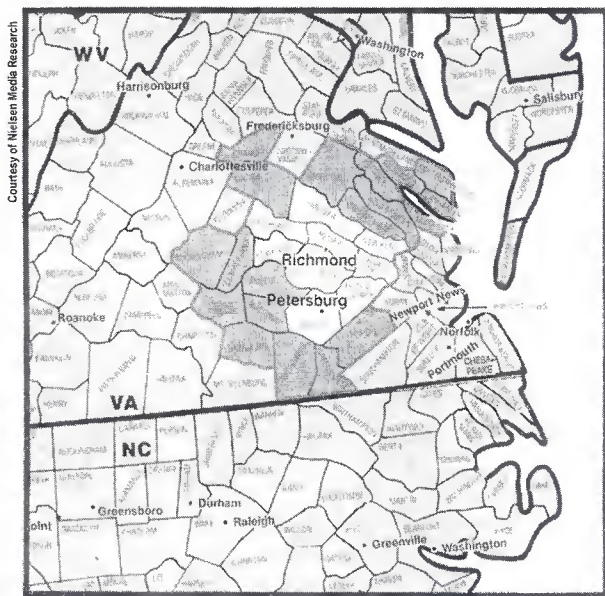

Richmond-Petersburg, VA (58)

DMA TV Households: 512,310
% of U.S. TV Households: .473

- WTVR-TV Richmond, VA, ch. 6, CBS
- WRIC-TV Petersburg, VA, ch. 8, ABC
- WWBT Richmond, VA, ch. 12, NBC
- *WCVE-TV Richmond, VA, ch. 23, ETV
- WRLH-TV Richmond, VA, ch. 35, Fox
- *WCWV Richmond, VA, ch. 57, ETV
- WUPV Ashland, VA, ch. 65, UPN

DMA Counties	State	TV Households	DMA Counties	State	TV Households
Amelia	VA	4,470	Lancaster	VA	5,000
Brunswick	VA	6,590	Louisa	VA	10,700
Buckingham	VA	5,560	Lunenburg	VA	5,010
Caroline	VA	8,460	Middlesex	VA	4,510
Charles City	VA	2,730	New Kent	VA	5,130
Chesterfield	VA	107,540	Northumberland	VA	5,620
Cumberland	VA	3,620	Nottoway	VA	5,700
Dinwiddie	VA	22,660	Orange	VA	10,830
Essex	VA	4,120	Powhatan	VA	8,080
Goochland	VA	6,460	Prince Edward	VA	6,790
Greensville	VA	5,770	Prince George	VA	20,240
Hanover	VA	34,090	Richmond	VA	3,010
Henrico	VA	114,170	Richmond City	VA	83,810
King and Queen	VA	2,830	Sussex	VA	4,450
King William	VA	5,220			

Roanoke-Lynchburg, VA (66)

DMA TV Households: 450,090
% of U.S. TV Households: .415

- WDBJ Roanoke, VA, ch. 7, CBS
- WSLS-TV Roanoke, VA, ch. 10, NBC
- WSET-TV Lynchburg, VA, ch. 13, ABC
- *WBRA-TV Roanoke, VA, ch. 15, ETV
- WJPR Lynchburg, VA, ch. 21, Fox
- WDRL-TV Danville, VA ch. 24, UPN
- WFXR-TV Roanoke, VA, ch. 27, satellite to WJPR
- WPXR Roanoke, VA, ch. 38, PAX TV

DMA Counties	State	TV Households	DMA Counties	State	TV Households
Alleghany	VA	10,570	Giles	VA	7,080
Amherst	VA	12,340	Grayson	VA	7,090
Appomattox	VA	5,440	Halifax	VA	15,160
Bath	VA	2,070	Henry	VA	31,450
Bedford	VA	28,290	Highland	VA	1,140
Bland	VA	2,590	Montgomery	VA	37,910
Botetourt	VA	12,360	Nelson	VA	5,940
Campbell	VA	46,860	Pittsylvania	VA	46,640
Carroll	VA	15,630	Pulaski	VA	14,870
Charlotte	VA	4,960	Roanoke	VA	88,040
Craig	VA	2,120	Rockbridge	VA	13,630
Floyd	VA	6,220	Wythe	VA	11,950
Franklin	VA	19,740