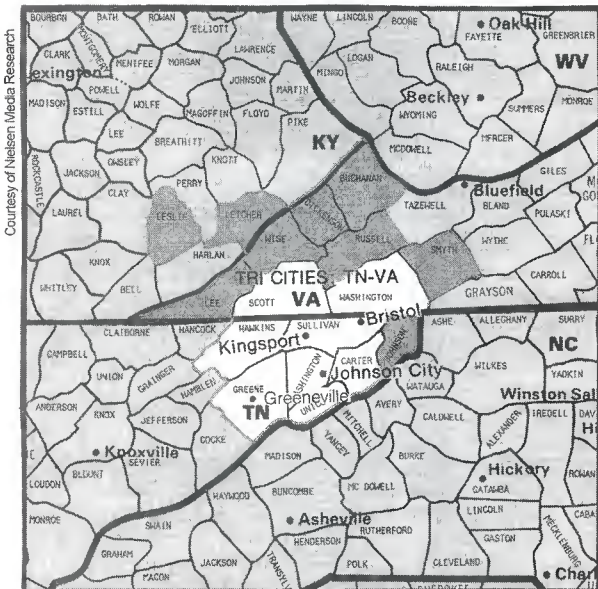

Traverse City-Cadillac, MI (112)

DMA TV Households: 248,930

% of U.S. TV Households: .230

WTOM-TV Cheboygan, MI, ch. 4, satellite to WPBN-TV

WPBN-TV Traverse City, MI, ch. 7, NBC

WGTV Sault Ste. Marie, MI, ch. 8, satellite to WGTU

WWTV Cadillac, MI, ch. 9, CBS

WWUP-TV Sault Ste. Marie, MI, ch. 10, satellite to WWTV

*WCMW Manistee, MI, ch. 21, ETV

*WCMV Cadillac, MI, ch. 27, ETV

WGTU Traverse City, MI, ch. 29, ABC

WFQX-TV Cadillac, MI, ch. 33, Fox

WFUP Vanderbilt, MI, ch. 45, IND

DMA Counties	State	TV Households	DMA Counties	State	TV Households
Antrim	MI	9,790	Mackinac	MI	5,290
Benzie	MI	7,020	Manistee	MI	10,290
Charlevoix	MI	10,980	Mason	MI	11,500
Cheboygan	MI	11,560	Mecosta	MI	15,510
Chippewa	MI	13,890	Missaukee	MI	5,960
Clare	MI	13,580	Montmorency	MI	4,620
Crawford	MI	5,930	Osceola	MI	9,160
Emmet	MI	13,400	Oscoda	MI	3,920
Grand Traverse	MI	32,500	Otsego	MI	9,610
Kalkaska	MI	6,750	Presque Isle	MI	6,280
Lake	MI	5,430	Roscommon	MI	11,780
Leelanau	MI	9,210	Wexford	MI	12,420
Luce	MI	2,550			

Tri-Cities, TN-VA (91)

DMA TV Households: 322,130

% of U.S. TV Households: .297

WCYB-TV Bristol, VA, ch. 5, NBC

WJHL-TV Johnson City, TN, ch. 11, CBS

WKPT-TV Kingsport, TN, ch. 19, ABC

WEMT Greenville, TN, ch. 39, Fox

*WSBN-TV Norton, VA, ch. 47, ETV

*WMSY-TV Marion, VA, ch. 52, ETV

WLFG Grundy, VA, ch. 68, IND

DMA Counties	State	TV Households	DMA Counties	State	TV Households
Leslie	KY	4,680	Buchanan	VA	9,980
Letcher	KY	9,930	Dickenson	VA	6,700
Carter	TN	24,220	Lee	VA	9,630
Greene	TN	26,840	Russell	VA	11,710
Hawkins	TN	23,010	Scott	VA	9,950
Johnson	TN	7,120	Smyth	VA	13,670
Sullivan	TN	63,900	Washington	VA	29,390
Unicoi	TN	7,590	Wise	VA	18,310
Washington	TN	45,500