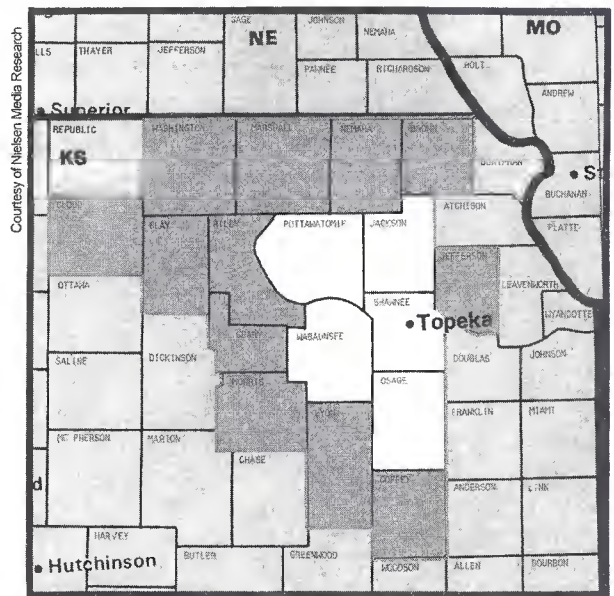

Terre Haute, IN (148)

DMA TV Households: 146,260
% of U.S. TV Households: .135

- WTWO Terre Haute, IN, ch. 2, NBC
- WTHI-TV Terre Haute, IN, ch. 10, CBS
- *WUSI-TV Olney, IL, ch. 16, ETV
- *WVUT Vincennes, IN, ch. 22, ETV
- WBAK-TV Terre Haute, IN, ch. 38, Fox

DMA Counties	State	TV Households	DMA Counties	State	TV Households
Clark	IL	7,150	Greene	IN	13,480
Crawford	IL	7,750	Knox	IN	15,250
Jasper	IL	3,850	Martin	IN	4,100
Lawrence	IL	6,180	Parke	IN	6,440
Richland	IL	6,560	Sullivan	IN	7,810
Clay	IN	10,490	Vermillion	IN	6,630
Davies	IN	10,390	Vigo	IN	40,180

Toledo, OH (69)

DMA TV Households: 425,770
% of U.S. TV Households: .393

- WTOL Toledo, OH, ch. 11, CBS
- WTVG Toledo, OH, ch. 13, ABC
- WNWO-TV Toledo, OH, ch. 24, NBC
- *WBGU-TV Bowling Green, OH, ch. 27, ETV
- *WGTE-TV Toledo, OH, ch. 30, ETV
- WUPW Toledo, OH, ch. 36, Fox
- WLMB Toledo, OH, ch. 40, IND

DMA Counties	State	TV Households
Lenawee	MI	37,380
Defiance	OH	14,990
Fulton	OH	15,910
Hancock	OH	28,940
Henry	OH	11,120
Lucas	OH	183,480
Ottawa	OH	16,870
Sandusky	OH	24,050
Seneca	OH	22,070
Williams	OH	15,400
Wood	OH	46,460
Wyandot	OH	9,100

Topeka, KS (137)

DMA TV Households: 171,660
% of U.S. TV Households: .158

- *KTWU Topeka, KS, ch. 11, ETV
- WIBW-TV Topeka, KS, ch. 13, CBS
- KSNT Topeka, KS, ch. 27, NBC
- KTKA-TV Topeka, KS, ch. 49, ABC

DMA Counties	State	TV Households
Brown	KS	4,220
Clay	KS	3,540
Cloud	KS	4,000
Coffey	KS	3,410
Geary	KS	10,080
Jackson	KS	4,860
Jefferson	KS	7,040
Lyon	KS	13,560
Marshall	KS	4,340
Morris	KS	2,580
Nemaha	KS	3,740
Osage	KS	6,640
Pottawatomie	KS	6,850
Riley	KS	22,020
Shawnee	KS	69,560
Wabaunsee	KS	2,670
Washington	KS	2,550