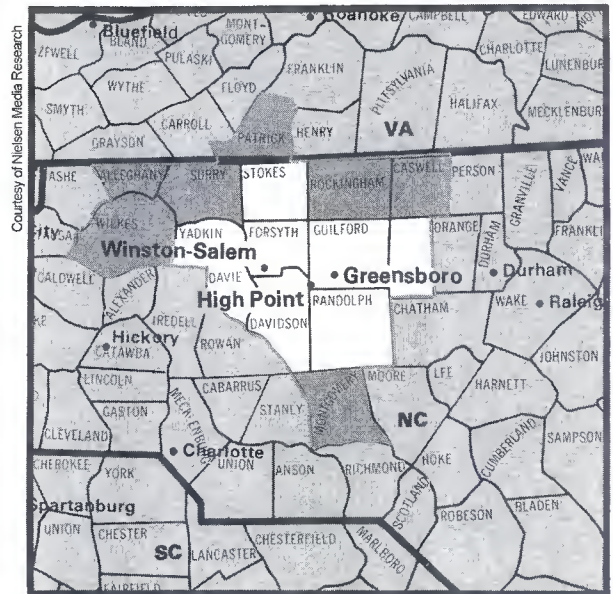

Greensboro-High Point-Winston Salem, NC (46)

DMA TV Households: 645,430
% of U.S. TV Households: .595

- WFMY-TV Greensboro, NC, ch. 2, CBS
- WGHP High Point, NC, ch. 8, Fox
- WXII-TV Winston-Salem, NC, ch. 12, NBC
- WGPX Burlington, NC, ch. 16, PAX TV
- WTWB-TV Lexington, NC, ch. 20, IND
- *WUNL-TV Winston-Salem, NC, ch. 26, ETV
- WXLV-TV Winston-Salem, NC, ch. 45, ABC
- WUPN-TV Greensboro, NC, ch. 48, IND
- WLXI-TV Greensboro, NC, ch. 61, IND

DMA Counties	State	TV Households	DMA Counties	State	TV Households
Alamance	NC	54,020	Randolph	NC	53,130
Alleghany	NC	4,830	Rockingham	NC	37,600
Caswell	NC	9,070	Stokes	NC	18,520
Davidson	NC	60,370	Surry	NC	29,560
Davie	NC	14,650	Wilkes	NC	27,220
Forsyth	NC	126,740	Yadkin	NC	16,100
Guilford	NC	175,030	Patrick	VA	8,340
Montgomery	NC	10,250