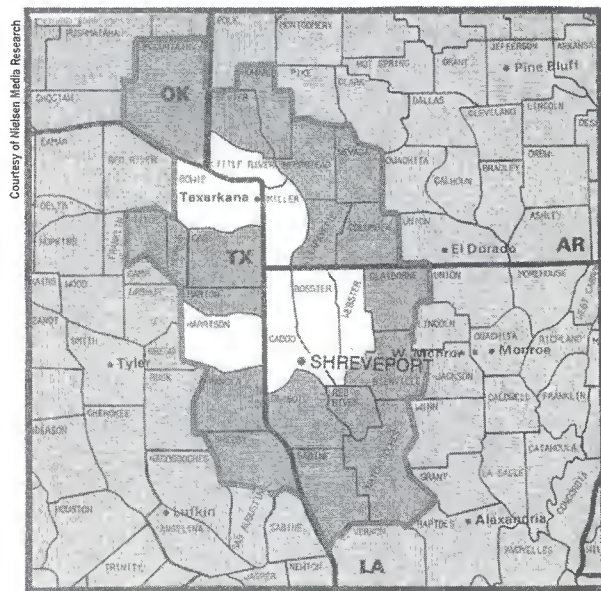

Shreveport, LA (81)

DMA TV Households: 379,880
% of U.S. TV Households: .350

- KTBS-TV Shreveport, LA, ch. 3, ABC
- KTAL-TV Texarkana, TX, ch. 6, NBC
- KSLA-TV Shreveport, LA, ch. 12, CBS
- KPXJ Minden, LA, ch. 21, PAX TV, UPN
- *KLTS-TV Shreveport, LA, ch. 24, ETV
- KMSS-TV Shreveport, LA, ch. 33, Fox
- KSHV Shreveport, LA, ch. 45, IND

DMA Counties	State	TV Households	DMA Counties	State	TV Households
Columbia	AR	9,680	DeSoto	LA	9,630
Natchitoches	LA	14,230	Red River	LA	3,240
Hempstead	AR	8,840	Sabine	LA	9,140
Howard	AR	5,370	Webster	LA	16,210
Lafayette	AR	3,330	McCurtain	OK	12,990
Little River	AR	5,370	Bowie	TX	34,600
Miller	AR	15,650	Cass	TX	12,160
Nevada	AR	3,790	Harrison	TX	24,370
Sevier	AR	5,560	Marion	TX	4,730
Bienville	LA	6,000	Morris	TX	5,190
Bossier	LA	37,950	Panola	TX	8,810
Caddo	LA	97,580	Shelby	TX	9,680
Claiborne	LA	6,110	Titus	TX	9,670