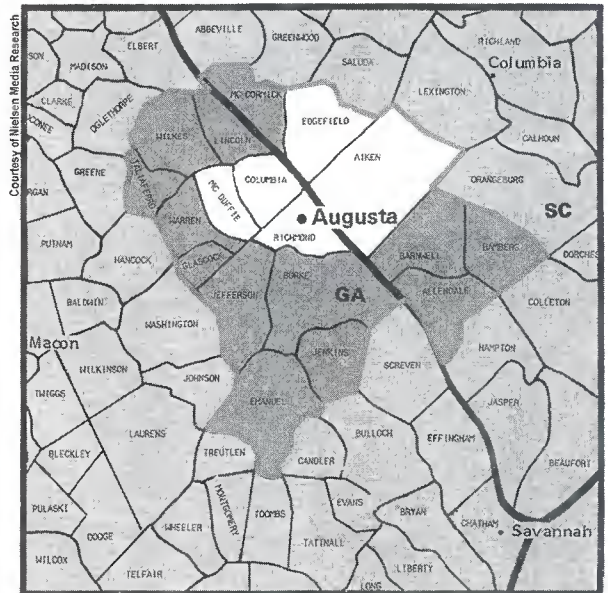

Atlanta (9)

DMA TV Households: 2,035,060
% of U.S. TV Households: 1.877

- WSB-TV Atlanta, ch. 2, ABC
- WAGA Atlanta, ch. 5, Fox
- *WGTV Athens, GA, ch. 8, ETV
- WXIA-TV Atlanta, ch. 11, NBC
- WPXA Rome, GA, ch. 14, IND
- WTBS Atlanta, ch. 17, IND
- *WPBA Atlanta, ch. 30, ETV
- WUVG-TV Athens, GA, ch. 34, Univision
- WATL Atlanta, ch. 36, IND
- WGCL-TV Atlanta, ch. 46, CBS
- *WATC Atlanta, ch. 57, ETV
- WHSB-TV Monroe, GA, ch. 63, IND
- WUPA Atlanta, ch. 69, IND

DMA Counties	State	TV Households	DMA Counties	State	TV Households
Cleburne	AL	5,790	Heard	GA	4,430
Randolph	AL	8,960	Henry	GA	49,930
Banks	GA	5,810	Jackson	GA	16,290
Barrow	GA	18,610	Jasper	GA	4,430
Bartow	GA	29,890	Lamar	GA	6,200
Butts	GA	7,300	Lumpkin	GA	7,990
Carroll	GA	34,630	Madison	GA	10,350
Chattooga	GA	9,430	Meriwether	GA	8,430
Cherokee	GA	57,190	Morgan	GA	5,980
Clarke	GA	39,950	Newton	GA	25,550
Clayton	GA	89,150	Oconee	GA	9,770
Cobb	GA	246,860	Oglethorpe	GA	5,120
Coweta	GA	35,210	Paulding	GA	33,820
Dawson	GA	7,030	Pickens	GA	10,600
DeKalb	GA	259,680	Pike	GA	5,300
Douglas	GA	35,260	Polk	GA	14,510
Fannin	GA	8,940	Putnam	GA	8,040
Fayette	GA	34,890	Rabun	GA	6,650
Floyd	GA	35,130	Rockdale	GA	25,470
Forsyth	GA	41,280	Spalding	GA	21,940
Fulton	GA	332,660	Towns	GA	4,460
Gilmer	GA	10,090	Troup	GA	22,490
Gordon	GA	17,310	Union	GA	8,170
Greene	GA	5,910	Upson	GA	10,850
Gwinnett	GA	226,880	Walton	GA	24,440
Habersham	GA	14,480	White	GA	8,530
Hall	GA	52,060	Clay	NC	4,090
Haralson	GA	10,280			

Augusta, GA (114)

DMA TV Households: 244,490
% of U.S. TV Households: .226

- WJBF Augusta, GA, ch. 6, ABC
- WRDW-TV Augusta, GA, ch. 12, CBS
- *WEBA-TV Allendale, SC, ch. 14, ETV
- *WCES-TV Wrens, GA, ch. 20, ETV
- WAGT Augusta, GA, ch. 26, NBC
- WFXG Augusta, GA, ch. 54, Fox