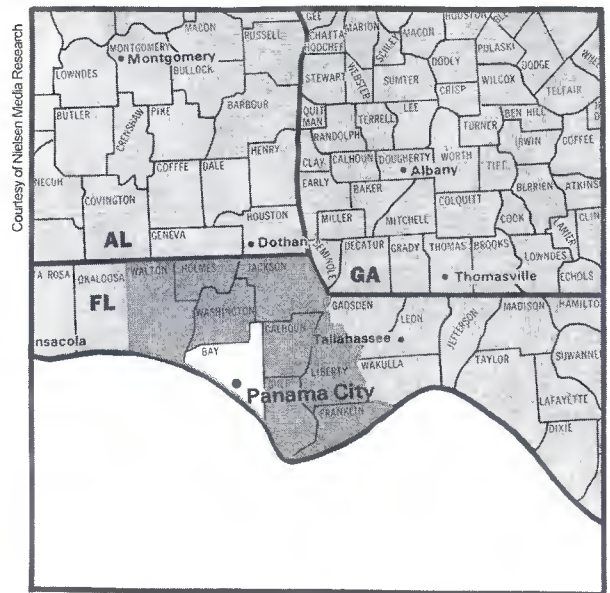

Panama City, FL (158)

DMA TV Households: 132,860
% of U.S. TV Households: .123

WJHG-TV Panama City, FL, ch. 7, NBC
WMBB Panama City, FL, ch. 13, ABC
WPGX Panama City, FL, ch. 28, IND
WPCT Panama City Beach, FL, ch. 46, IND
WBIF Marianna, FL, ch. 51, IND
*WFSG Panama City, FL, ch. 56, ETV

DMA Counties	State	TV Households
Bay	FL	62,800
Calhoun	FL	4,730
Franklin	FL	4,390
Gulf	FL	65,290
Holmes	FL	7,600
Jackson	FL	17,730
Liberty	FL	2,320
Walton	FL	18,490
Washington	FL	8,510

Parkersburg, WV (187)

DMA TV Households: 64,560
% of U.S. TV Households: .060

WTAP-TV Parkersburg, WV, ch. 15, NBC

DMA Counties	State	TV Households
Washington	OH	25,270
Pleasants	WV	2,860
Wood	WV	36,430

Peoria-Bloomington, IL (117)

DMA TV Households: 241,200
% of U.S. TV Households: .222

WHOI Peoria, IL, ch. 19, ABC
WEEK-TV Peoria, IL, ch. 25, NBC
WMBD-TV Peoria, IL, ch. 31, CBS
WYZZ-TV Bloomington, IL, ch. 43, Fox
*WTVP Peoria, IL, ch. 47, ETV
WAOE Peoria, IL, ch. 59, IND

DMA Counties	State	TV Households
Fulton	IL	14,780
Livingston	IL	14,180
Marshall	IL	5,230
Mason	IL	6,340
McLean	IL	59,310
Peoria	IL	72,140
Putnam	IL	2,460
Stark	IL	2,480
Tazewell	IL	51,370
Woodford	IL	12,910