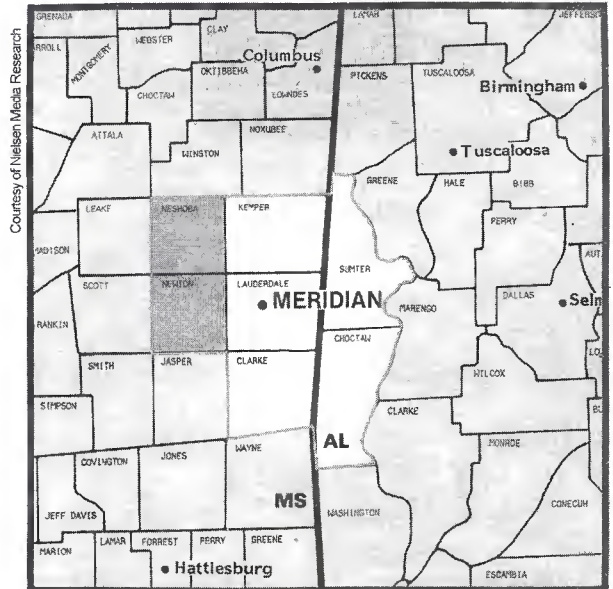

Memphis (43)

DMA TV Households: 662,280
% of U.S. TV Households: .611

- WREG-TV Memphis, ch. 3, CBS
- WMC-TV Memphis, ch. 5, NBC
- *WKNO-TV Memphis, ch. 10, ETV
- WHBQ-TV Memphis, ch. 13, Fox
- *WMAV-TV Oxford, MS, ch. 18, ETV
- WPTY-TV Memphis, ch. 24, ABC
- WLMT Memphis, ch. 30, IND
- WBUY Holly Springs, MS, ch. 40, IND
- WPXX-TV Memphis, ch. 50, PAX TV

DMA Counties	State	TV Households	DMA Counties	State	TV Households
Crittenden	AR	18,660	Quitman	MS	3,400
Cross	AR	7,380	Tate	MS	9,270
Lee	AR	4,070	Tippah	MS	8,130
Mississippi	AR	18,740	Tunica	MS	3,510
Phillips	AR	9,020	Crockett	TN	5,660
Poinsett	AR	9,930	Dyer	TN	14,800
St. Francis	AR	9,780	Fayette	TN	11,280
Alcorn	MS	14,500	Gibson	TN	19,280
Benton	MS	2,970	Hardeman	TN	9,900
Coahoma	MS	9,880	Haywood	TN	7,550
De Soto	MS	44,080	Lauderdale	TN	9,840
Lafayette	MS	15,380	McNairy	TN	10,160
Marshall	MS	12,520	Shelby	TN	340,460
Panola	MS	12,680	Tipton	TN	19,450

Meridian, MS (184)

DMA TV Households: 71,090
% of U.S. TV Households: .066

- WTOK-TV Meridian, MS, ch. 11, ABC
- *WMAW-TV Meridian, MS, ch. 14, ETV
- WMDN Meridian, MS, ch. 24, CBS
- WGBC Meridian, MS, ch. 30, NBC

DMA Counties	State	TV Households
Choctaw	AL	6,190
Sumter	AL	5,500
Clarke	MS	7,010
Kemper	MS	3,750
Lauderdale	MS	29,740
Neshoba	MS	10,720
Newton	MS	8,180