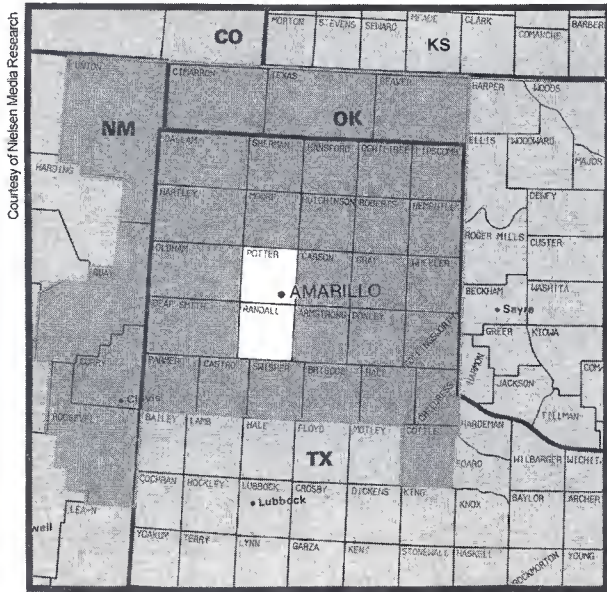

Alpena, MI (208)

DMA TV Households: 18,220
 % of U.S. TV Households: .017

*WCML-TV Alpena, MI, ch. 6, ETV
 WBKB-TV Alpena, MI, ch. 11, CBS

DMA Counties	State	TV Households
Alcona	MI	5,310
Alpena	MI	12,910