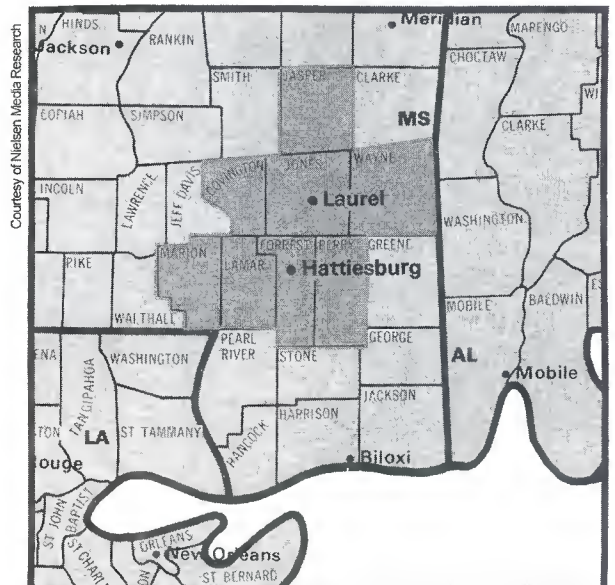

Huntsville-Decatur (Florence), AL (83)

DMA TV Households: 364,340
 % of U.S. TV Households: .336

- WHDF Florence, AL, ch. 15, NBC
- WHNT-TV Huntsville, AL, ch. 19, CBS
- *WHIQ Huntsville, AL, ch. 25, ETV
- WYLE Florence, AL, ch. 26, IND
- WAAY-TV Huntsville, AL, ch. 31, ABC
- *WFIQ Florence, AL, ch. 36, ETV
- WAFF Huntsville, AL, ch. 48, NBC
- WZDX Huntsville, AL, ch. 54, IND