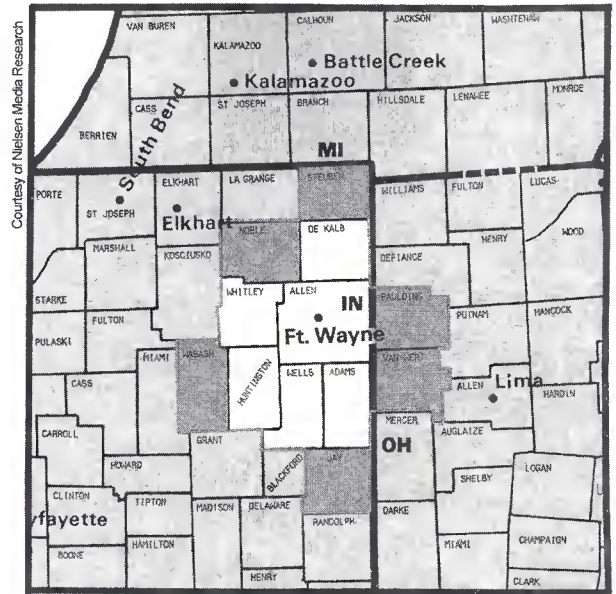

Ft. Smith-Fayetteville-Springdale-Rogers, AR (108)

DMA TV Households: 259,680
% of U.S. TV Households: .240

- KFSM-TV Fort Smith, AR, ch. 5, CBS
- *KAFT Fayetteville, AR, ch. 13, ETV
- KFTA-TV Fort Smith, AR, ch. 24, NBC
- KHOG-TV Fayetteville, AR, ch. 29, satellite to KHBS
- KHBS Fort Smith, AR, ch. 40, ABC
- KNWA-TV Rogers, AR, ch. 51, NBC
- KSBN-TV Springdale, AR, ch. 57, IND

DMA Counties	State	TV Households
Benton	AR	63,070
Crawford	AR	20,450
Franklin	AR	6,960
Johnson	AR	8,650
Logan	AR	8,710
Madison	AR	5,450
Scott	AR	4,320
Sebastian	AR	46,100
Washington	AR	63,250
LeFlore	OK	17,820
Sequoyah	OK	14,900

Ft. Wayne, IN (105)

DMA TV Households: 268,610
% of U.S. TV Households: .248

- WANE-TV Fort Wayne, IN, ch. 15, CBS
- WPTA Fort Wayne, IN, ch. 21, ABC
- WISE-TV Fort Wayne, IN, ch. 33, NBC
- *WFWA Fort Wayne, IN, ch. 39, ETV
- WFFT-TV Fort Wayne, IN, ch. 55, Fox
- WINM Angola, IN, ch. 63, IND

DMA Counties	State	TV Households
Adams	IN	11,890
Allen	IN	132,640
De Kalb	IN	15,620
Huntington	IN	14,510
Jay	IN	8,280
Noble	IN	17,370
Steuben	IN	13,220
Wabash	IN	13,020
Wells	IN	10,590
Whitley	IN	12,020
Paulding	OH	7,900
Van Wert	OH	11,550

Fresno-Visalia, CA (57)

DMA TV Households: 521,160
% of U.S. TV Households: .481

- *KVPT Fresno, CA, ch. 18, ETV
- KFTV Hanford, CA, ch. 21, Univision
- KSEE Fresno, CA, ch. 24, NBC
- KMPH Visalia, CA, ch. 26, Fox
- KFSN-TV Fresno, CA, ch. 30, ABC
- KGMC Clovis, CA, ch. 43, IND
- KGPE Fresno, CA, ch. 47, CBS
- *KNXT Visalia, CA, ch. 49, ETV
- KNSO Merced, CA, ch. 51, Telemundo
- KAIL Fresno, CA, ch. 53, UPN
- KFRE-TV Sanger, CA, ch. 59, WB
- KTFV-TV Porterville, CA, ch. 61, TeleFutura

DMA Counties	State	TV Households
Fresno	CA	259,870
Kings	CA	36,300
Madera	CA	38,420
Mariposa	CA	6,460
Merced	CA	66,610
Tulare	CA	113,500