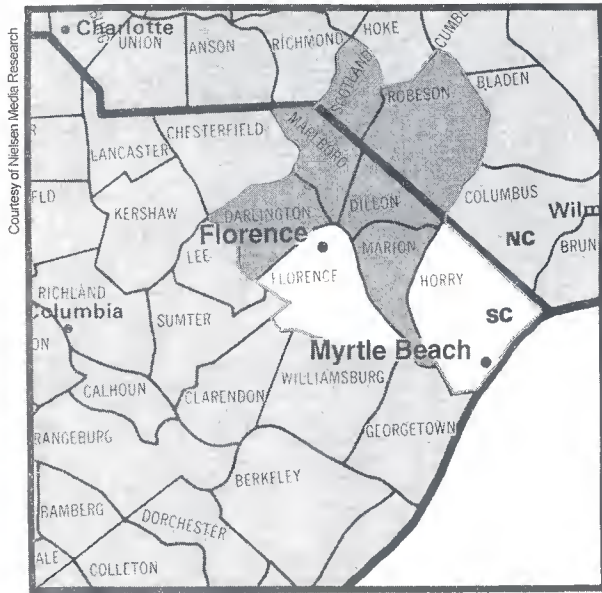

Myrtle Beach-Florence, SC (109)

DMA TV Households: 258,430
% of U.S. TV Households: .238

- WBTV Florence, SC, ch. 13, CBS
- WPDE-TV Florence, SC, ch. 15, ABC
- WWMB Florence, SC, ch. 21, IND
- *WHMC Conway, SC, ch. 23, ETV
- *WUNU Lumberton, NC, ch. 31, ETV
- *WJMP-TV Florence, SC, ch. 33, ETV
- WFXB Myrtle Beach, SC, ch. 43, Fox

DMA Counties	State	TV Households
Robeson	NC	44,720
Scotland	NC	13,680
Darlington	SC	26,560
Dillon	SC	11,300
Florence	SC	48,270
Horry	SC	89,830
Marion	SC	13,610
Marlboro	SC	10,460

Nashville (30)

DMA TV Households: 904,380
% of U.S. TV Households: .834

- WKRN-TV Nashville, ch. 2, ABC
- WSMV Nashville, ch. 4, NBC
- WTVF Nashville, ch. 5, CBS
- *WNPT Nashville, ch. 8, ETV
- WZTV Nashville, ch. 17, Fox
- *WCTE Cookeville, TN, ch. 22, ETV
- WNPX Cookeville, TN, ch. 28, IND
- WUXP Nashville, ch. 30, IND
- WHTN Murfreesboro, TN, ch. 39, IND
- WPGD Hendersonville, TN, ch. 50, IND
- WNAB Nashville, ch. 58, IND
- WJFB Lebanon, TN, ch. 66, IND