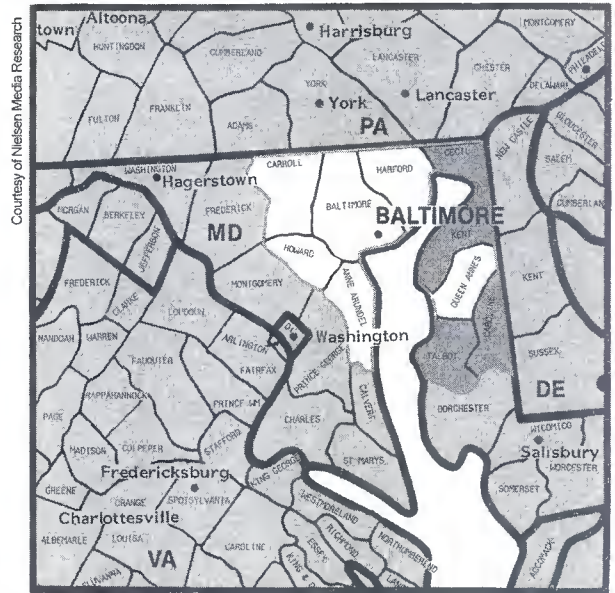

DMA Counties	State	TV Households	DMA Counties	State	TV Households
Anne Arundel	MD	190,670	Harford	MD	85,140
Baltimore	MD	313,690	Howard	MD	98,940
Baltimore City	MD	254,080	Kent	MD	7,960
Caroline	MD	11,2700	Queen Annes	MD	16,590
Carroll	MD	56,090	Talbot	MD	14,910
Cecil	MD	33,690			