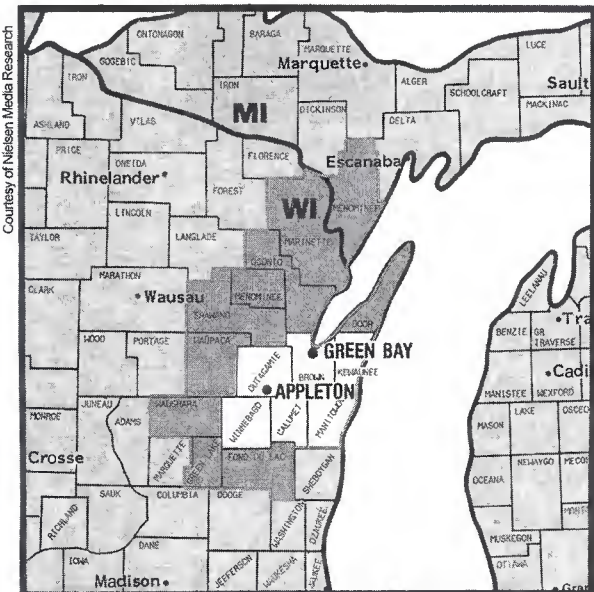

Green Bay-Appleton, WI (68)

DMA TV Households: 426,820
% of U.S. TV Households: .394

- WBAY-TV Green Bay, WI, ch. 2, ABC
- WFRV-TV Green Bay, WI, ch. 5, CBS
- WLUK-TV Green Bay, WI, ch. 11, Fox
- WIWB Suring, WI, ch. 14, IND
- WGBA Green Bay, WI, ch. 26, NBC
- WACY Appleton, WI, ch. 32, IND
- *WPNE Green Bay, WI, ch. 38, ETV
- WFXS Wittenberg, WI, ch. 55, Fox
- WMMF-TV Fond du Lac, WI, ch. 68, IND

DMA Counties	State	TV Households	DMA Counties	State	TV Households
Menominee	WI	10,760	Marinette	WI	17,910
Brown	WI	91,730	Menominee	WI	1,400
Calumet	WI	16,540	Oconto	WI	14,830
Door	WI	12,400	Outagamie	WI	64,010
Fond du Lac	WI	38,110	Shawano	WI	16,640
Green Lake	WI	7,740	Waupaca	WI	20,270
Kewaunee	WI	7,930	Waushara	WI	9,990
Manitowoc	WI	33,430	Winnebago	WI	63,130