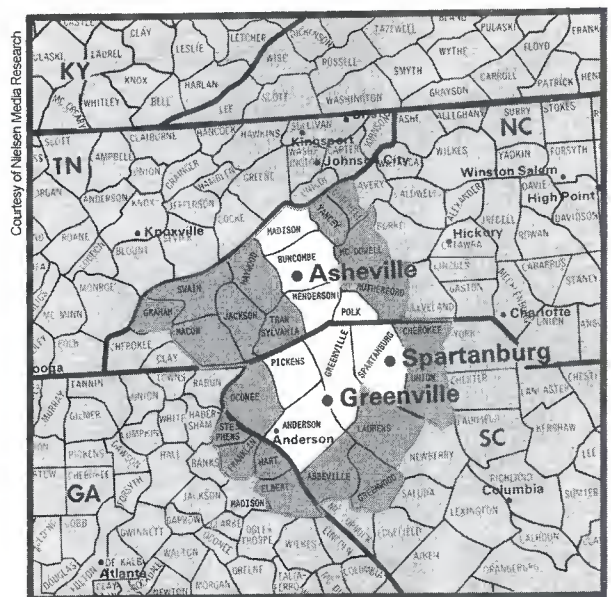

Greenville-Spartanburg, SC-Asheville, NC-Anderson, SC (35)

DMA TV Households: 806,930
% of U.S. TV Households: .744

- WYFF Greenville, SC, ch. 4, NBC
- WSPA-TV Spartanburg, SC, ch. 7, CBS
- WLOS Asheville, NC, ch. 13, ABC
- WGGS-TV Greenville, SC, ch. 16, IND
- WHNS Greenville, SC, ch. 21, Fox
- *WNTV Greenville, SC, ch. 29, ETV
- WNEG-TV Toccoa, GA, ch. 32, IND
- *WUNF-TV Asheville, NC, ch. 33, ETV
- *WNEH Greenwood, SC, ch. 38, ETV
- WBSC-TV Anderson, SC, ch. 40, IND
- *WRET-TV Spartanburg, SC, ch. 49, ETV
- WASV-TV Asheville, NC, ch. 62, IND

DMA Counties	State	TV Households	DMA Counties	State	TV Households
Elbert	GA	8,320	Rutherford	NC	25,930
Franklin	GA	8,290	Swain	NC	5,340
Hart	GA	9,650	Transylvania	NC	13,050
Stephens	GA	10,390	Yancey	NC	7,410
Buncombe	NC	87,600	Abbeville	SC	10,080
Graham	NC	3,440	Anderson	SC	68,320
Haywood	NC	24,160	Cherokee	SC	21,550
Henderson	NC	39,600	Greenville	SC	156,740
Jackson	NC	14,230	Greenwood	SC	26,190
Macon	NC	13,270	Laurens	SC	27,760
Madison	NC	8,480	Oconee	SC	28,690
McDowell	NC	17,360	Pickens	SC	42,640
Mitchell	NC	6,960	Spartanburg	SC	100,990
Polk	NC	8,220	Union	SC	12,270