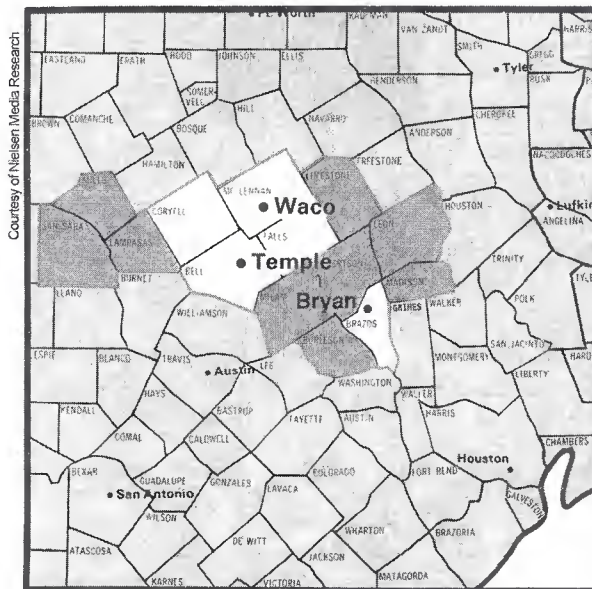

Victoria, TX (204)

DMA TV Households: 30,830
% of U.S. TV Households: .028

KVCT Victoria, TX, ch. 19, Fox
KAVU-TV Victoria, TX, ch. 25, ABC

DMA Counties	State	TV Households
Victoria	TX	30,830

Waco-Temple-Bryan, TX (92)

DMA TV Households: 310,280
% of U.S. TV Households: .286

KBTX-TV Bryan, TX, ch. 3, satellite to KWTX-TV
KCEN-TV Temple, TX, ch. 6, ABC
KWTX-TV Waco, TX, ch. 10, CBS
*KAMU-TV College Station, TX, ch. 15, ETV
KXXV Waco, TX, ch. 25, NBC
KYLE Bryan, TX, ch. 28, satellite to KWKT
*KWBU-TV Waco, TX, ch. 34, ETV
KWKT Waco, TX, ch. 44, Fox
*KNCT Belton, TX, ch. 46, ETV
KAKW-TV Killeen, TX, ch. 62, Univision

DMA Counties	State	TV Households
Bell	TX	92,000
Brazos	TX	58,320
Burleson	TX	6,530
Coryell	TX	20,600
Falls	TX	6,340
Lampasas	TX	6,950
Leon	TX	6,360
Limestone	TX	8,370
Madison	TX	4,010
McLennan	TX	80,960
Milam	TX	9,440
Mills	TX	1,930
Robertson	TX	6,190
San Saba	TX	2,280