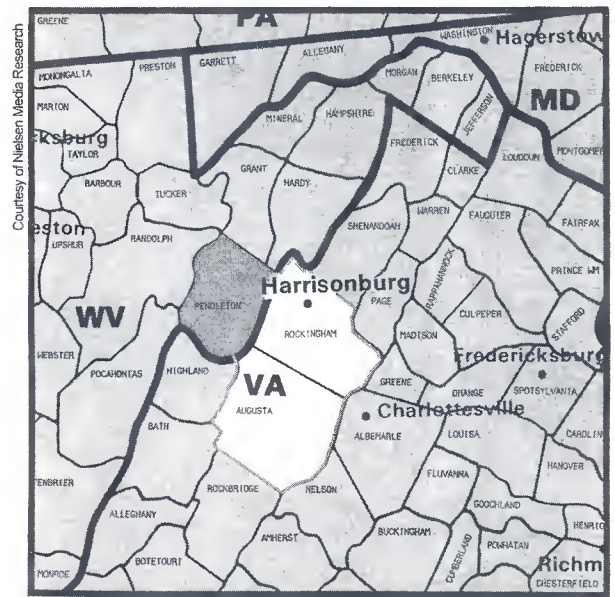

Harrisonburg, VA (180)

DMA TV Households: 85,850
% of U.S. TV Households: .079

WHSV-TV Harrisonburg, VA, ch. 3, ABC
*WPVT Staunton, VA, ch. 51, ETV

DMA Counties	State	TV Households
Augusta	VA	44,000
Rockingham	VA	38,700
Pendleton	WV	3,150

Hartford & New Haven, CT (27)

DMA TV Households: 1,001,320
% of U.S. TV Households: .924

WFSB Hartford, CT, ch. 3, CBS
WTNH-TV New Haven, CT, ch. 8, ABC
WUVN Hartford, CT, ch. 18, Univision
WTXX Waterbury, CT, ch. 20, IND
*WEDH Hartford, CT, ch. 24, ETV
WHPX New London, CT, ch. 26, IND
WVIT New Britain, CT, ch. 30, NBC
*WEDN Norwich, CT, ch. 53, ETV
WCTX New Haven, CT, ch. 59, UPN
WTIC-TV Hartford, CT, ch. 61, Fox
*WEDY New Haven, CT, ch. 65, ETV

DMA Counties	State	TV Households
Hartford	CT	342,090
Litchfield	CT	73,030
Middlesex	CT	64,140
New Haven	CT	325,320
New London	CT	102,360
Tolland	CT	52,070
Windham	CT	42,310

Hattiesburg-Laurel, MS (168)

DMA TV Households: 101,810
% of U.S. TV Households: .094

WDAM-TV Laurel, MS, ch. 7, NBC
WHLT Hattiesburg, MS, ch. 22, CBS

DMA Counties	State	TV Households
Covington	MS	7,330
Forrest	MS	26,840
Jasper	MS	6,810
Jones	MS	24,030
Lamar	MS	15,380
Marion	MS	8,980
Perry	MS	4,520
Wayne	MS	7,920