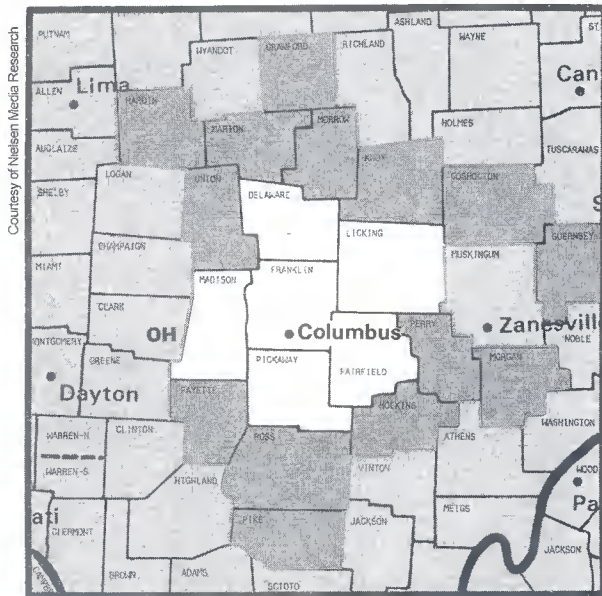

DMA Counties	State	TV Households	DMA Counties	State	TV Households
Barbour	AL	10,650	Quitman	GA	1,080
Chambers	AL	14,660	Randolph	GA	2,960
Lee	AL	48,700	Schley	GA	1,480
Russell	AL	19,770	Stewart	GA	1,940
Chattahoochee	GA	3,000	Sumter	GA	12,190
Clay	GA	1,370	Talbot	GA	2,550
Harris	GA	9,290	Taylor	GA	3,310
Marion	GA	2,830	Webster	GA	960
Muscogee	GA	71,080			