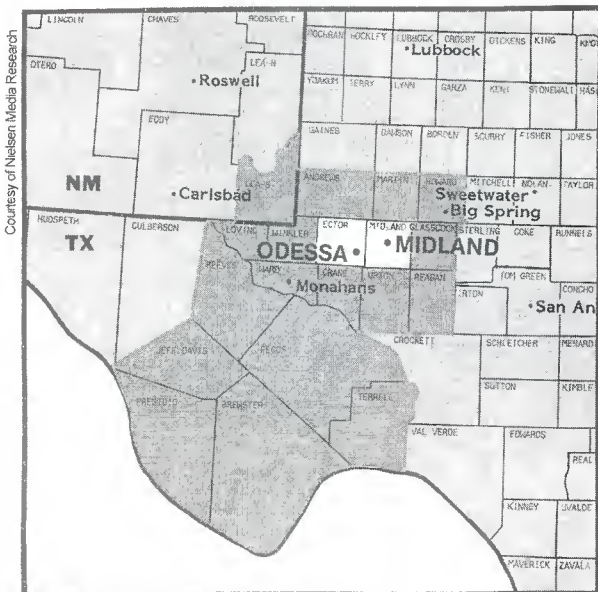

DMA Counties	State	TV Households	DMA Counties	State	TV Households
Lea South	NM	1,770	Midland	TX	43,070
Andrews	TX	4,680	Pecos	TX	5,030
Brewster	TX	3,200	Presidio	TX	2,470
Crane	TX	1,290	Reagan	TX	990
Ector	TX	44,240	Reeves	TX	3,940
Glasscock	TX	490	Terrell	TX	340
Howard	TX	11,570	Upton	TX	1,180
Jeff Davis	TX	930	Ward	TX	3,850
Loving	TX	100	Winkler	TX	2,440
Martin	TX	1,590