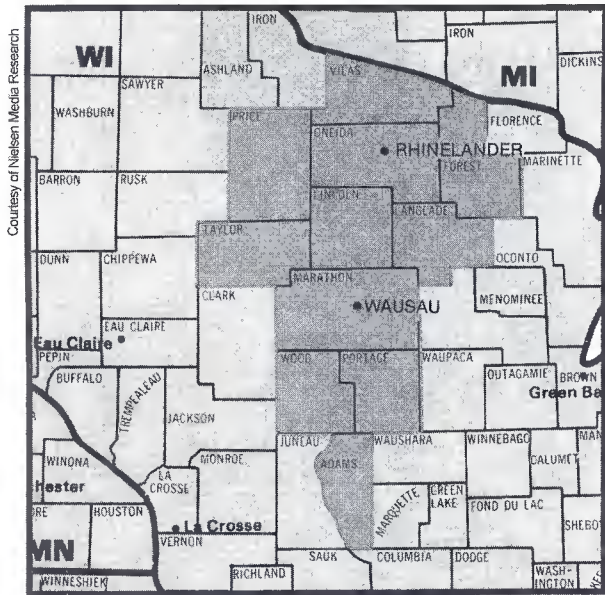

Wausau-Rhineland, WI (134)

DMA TV Households: 178,910
% of U.S. TV Households: .165

- WBIJ Crandon, WI, ch. 4, IND
- WSAW-TV Wausau, WI, ch. 7, CBS
- WAOW-TV Wausau, WI, ch. 9, ABC
- WJFW-TV Rhineland, WI, ch. 12, NBC
- *WHRM-TV Wausau, WI, ch. 20, ETV
- WYOW Eagle River, WI, ch. 34, ABC
- *WLEF-TV Park Falls, WI, ch. 36, ETV
- WTPX Antigo, WI, ch. 46, IND

DMA Counties	State	TV Households
Adams	WI	8,480
Forest	WI	4,290
Langlade	WI	8,680
Lincoln	WI	11,860
Marathon	WI	49,380
Oneida	WI	15,820
Portage	WI	25,760
Price	WI	6,580
Taylor	WI	7,650
Vilas	WI	9,620
Wood	WI	30,790

West Palm Beach-Ft. Pierce, FL (39)

DMA TV Households: 709,290
% of U.S. TV Households: .654

- WPTV West Palm Beach, FL, ch. 5, NBC
- WPEC West Palm Beach, FL, ch. 12, CBS
- *WTCE Fort Pierce, FL, ch. 21, ETV
- WPBF Tequesta, FL, ch. 25, ABC
- WFLX West Palm Beach, FL, ch. 29, Fox
- WTVX Ft. Pierce, FL, ch. 34, UPN, WB
- *WXEL-TV West Palm Beach, FL, ch. 42, ETV
- WFGC Palm Beach, FL, ch. 61, IND
- *WPPB-TV Boca Raton, FL, ch. 63, ETV
- WXPX Lake Worth, FL, ch. 67, IND

DMA Counties	State	TV Households
Indian River	FL	53,600
Martin	FL	58,260
Okeechobee	FL	12,840
Palm Beach North	FL	295,150
Palm Beach South	FL	205,660
St. Lucie	FL	83,780