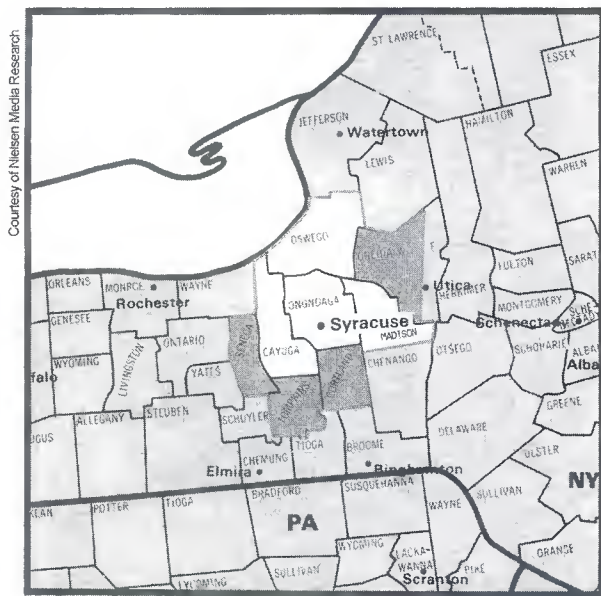

Syracuse, NY (79)

DMA TV Households: 384,290
% of U.S. TV Households: .354

- WSTM-TV Syracuse, NY, ch. 3, NBC
- WTVH Syracuse, NY, ch. 5, CBS
- WIXT Syracuse, NY, ch. 9, ABC
- *WCNY-TV Syracuse, NY, ch. 24, ETV
- WNYS-TV Syracuse, NY, ch. 43, IND
- WNYI Ithaca, NY, ch. 52, IND
- WSPX-TV Syracuse, NY, ch. 56, IND
- WSYT Syracuse, NY, ch. 68, Fox

DMA Counties	State	TV Households
Cayuga	NY	30,610
Cortland	NY	18,360
Madison	NY	26,340
Oneida West	NY	34,190
Onondaga	NY	181,110
Oswego	NY	46,400
Seneca	NY	12,860
Tompkins	NY	34,420

Tallahassee, FL-Thomasville, GA (111)

DMA TV Households: 250,300
% of U.S. TV Households: .231

- WCTV Thomasville, GA, ch. 6, CBS
- *WFSU-TV Tallahassee, FL, ch. 11, ETV
- WTLF Tallahassee, FL, ch. 24, UPN
- WTXL-TV Tallahassee, FL, ch. 27, ABC
- WTWC-TV Tallahassee, FL, ch. 40, NBC
- WVAG Valdosta, GA, ch. 44, UPN
- WTLH Bainbridge, GA, ch. 49, Fox
- WFXU Live Oak, FL, ch. 57, UPN

DMA Counties	State	TV Households	DMA Counties	State	TV Households
Gadsden	FL	16,720	Wakulla	FL	9,720
Hamilton	FL	4,610	Brooks	GA	6,430
Jefferson	FL	4,690	Decatur	GA	10,680
Lafayette	FL	2,300	Echols	GA	1,360
Leon	FL	102,730	Grady	GA	9,080
Madison	FL	6,950	Lanier	GA	2,730
Suwannee	FL	13,960	Lowndes	GA	33,980
Taylor	FL	7,420	Thomas	GA	16,940