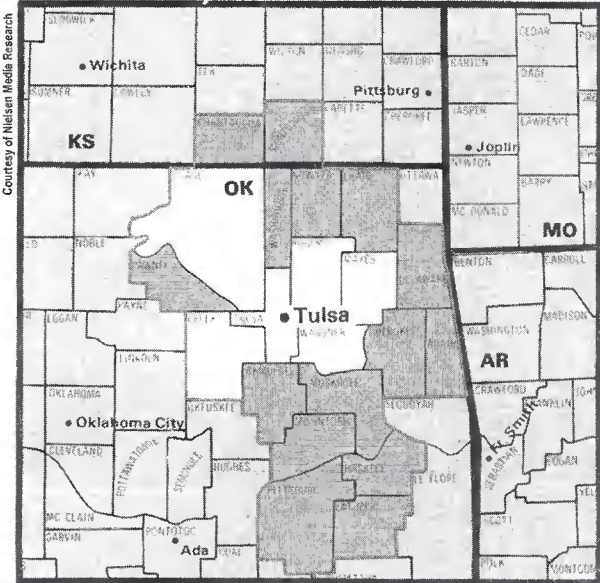

Tucson (Sierra Vista), AZ (71)

DMA TV Households: 413,460
% of U.S. TV Households: .381

- KFTU-TV Douglas, AZ, ch. 3, TeleFutura
- KVOA Tucson, AZ, ch. 4, NBC
- *KUAT-TV Tucson, AZ, ch. 6, ETV
- KGUN Tucson, AZ, ch. 9, ABC
- KMSB-TV Tucson, AZ, ch. 11, Fox
- KOLD-TV Tucson, AZ, ch. 13, CBS
- KTTU-TV Tucson, AZ, ch. 18, UPN
- *KUAS-TV Tucson, AZ, ch. 27, ETV
- KHRR Tucson, AZ, ch. 40, Telemundo
- KUVE-TV Green Valley, AZ, ch. 46, Univision
- KWBA Sierra Vista, AZ, ch. 58, WB

DMA Counties	State	TV Households
Cochise	AZ	47,180
Pima	AZ	353,690
Santa Cruz	AZ	12,590

Tulsa, OK (60)

DMA TV Households: 505,000
% of U.S. TV Households: .466

- KJRH Tulsa, OK, ch. 2, NBC
- *KOET Eufaula, OK, ch. 3, ETV
- KOTV Tulsa, OK, ch. 6, CBS
- KTUL Tulsa, OK, ch. 8, ABC
- *KOED-TV Tulsa, OK, ch. 11, ETV
- KDOR-TV Bartlesville, OK, ch. 17, IND
- KWBT Muskogee, OK, ch. 19, WB
- KOKI-TV Tulsa, OK, ch. 23, Fox
- *KRSC-TV Claremore, OK, ch. 35, ETV
- KTFO Tulsa, OK, ch. 41, UPN
- KTPX Okmulgee, OK, ch. 44, IND
- KWHB Tulsa, OK, ch. 47, IND
- KGEB Tulsa, OK, ch. 53, IND

DMA Counties	State	TV Households
Chautauqua	KS	1,750
Montgomery	KS	14,210
Adair	OK	7,490
Cherokee	OK	16,880
Craig	OK	5,470
Creek	OK	25,680
Delaware	OK	15,430
Haskell	OK	4,620
Latimer	OK	3,840
Mayer	OK	14,980
McIntosh	OK	8,420
Muskogee	OK	26,470
Nowata	OK	4,120
Okmulgee	OK	15,430
Osage	OK	16,650
Pawnee	OK	6,510
Pittsburg	OK	17,200
Rogers	OK	27,930
Tulsa	OK	228,870
Wagoner	OK	22,600
Washington	OK	20,450