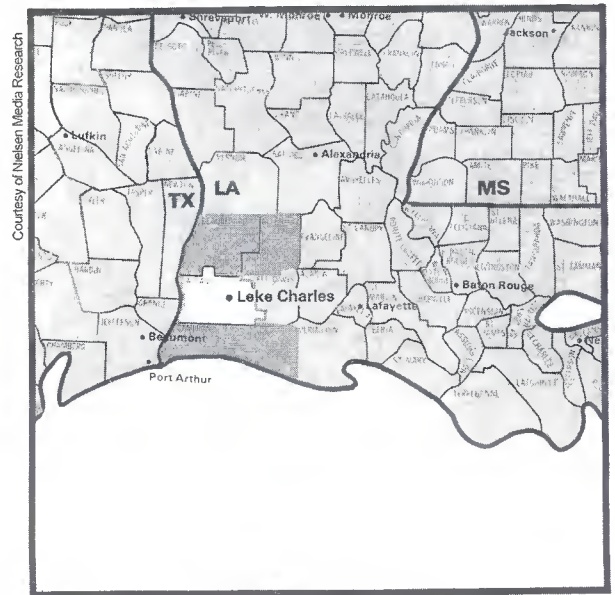

Lake Charles, LA (175)

DMA TV Households: 93,030
% of U.S. TV Households: .086

KPLC Lake Charles, LA, ch. 7, NBC
*KLTL-TV Lake Charles, LA, ch. 18, ETV
KVHP Lake Charles, LA, ch. 29, Fox

DMA Counties	State	TV Households
Allen	LA	8,090
Beauregard	LA	12,170
Calcasieu	LA	69,120
Cameron	LA	3,650

Lafayette, LA (124)

DMA TV Households: 215,830
% of U.S. TV Households: .199

KATC Lafayette, LA, ch. 3, ABC
KLFY-TV Lafayette, LA, ch. 10, CBS
KADN Lafayette, LA, ch. 15, Fox
*KLPB-TV Lafayette, LA, ch. 24, ETV
KACB-TV New Iberia, LA, ch. 50, IND

DMA Counties	State	TV Households
Acadia	LA	21,420
Evangeline	LA	12,910
Iberia	LA	25,570
Jefferson Davis	LA	11,540
Lafayette	LA	73,580
St. Landry	LA	33,070
St. Martin	LA	17,780
Vermilion	LA	19,960

Lansing, MI (110)

DMA TV Households: 252,040
% of U.S. TV Households: .232

WLNS-TV Lansing, MI, ch. 6, CBS
WILX-TV Onondaga, MI, ch. 10, NBC
WHTV Jackson, MI, ch. 18, IND
*WKAR-TV East Lansing, MI, ch. 23, ETV
WSYM-TV Lansing, MI, ch. 47, Fox
WLAJ Lansing, MI, ch. 53, ABC

DMA Counties	State	TV Households
Clinton	MI	24,960
Eaton	MI	42,010
Hillsdale	MI	17,630
Ingham	MI	107,910
Jackson	MI	59,530