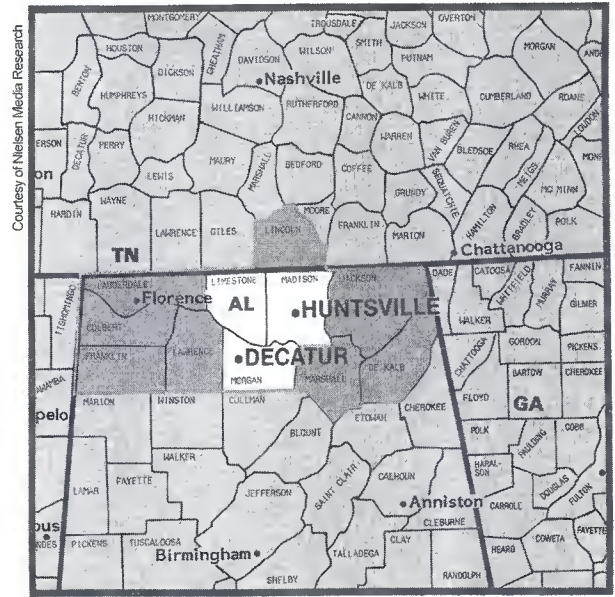

Huntsville-Decatur (Florence), AL (83)

DMA TV Households: 364,340
% of U.S. TV Households: .336

- WHDF Florence, AL, ch. 15, NBC
- WHNT-TV Huntsville, AL, ch. 19, CBS
- *WHIQ Huntsville, AL, ch. 25, ETV
- WYLE Florence, AL, ch. 26, IND
- WAAY-TV Huntsville, AL, ch. 31, ABC
- *WFIQ Florence, AL, ch. 36, ETV
- WAFF Huntsville, AL, ch. 48, NBC
- WZDX Huntsville, AL, ch. 54, IND

DMA Counties	State	TV Households
Colbert	AL	22,680
De Kalb	AL	26,390
Franklin	AL	12,160
Jackson	AL	22,580
Lauderdale	AL	36,900
Lawrence	AL	13,980
Limestone	AL	25,810
Madison	AL	113,950
Marshall	AL	32,720
Morgan	AL	44,350
Lincoln	TN	12,820

Idaho Falls-Pocatello, ID (164)

DMA TV Households: 109,820
% of U.S. TV Households: .101

- KIDK Idaho Falls, ID, ch. 3, CBS
- KPVI Pocatello, ID, ch. 6, ABC
- KIFI-TV Idaho Falls, ID, ch. 8, NBC
- *KISU-TV Pocatello, ID, ch. 10, ETV
- KPIF Pocatello, ID, ch. 15, IND
- KFXP Pocatello, ID, ch. 31, Fox

DMA Counties	State	TV Households
Bannock	ID	27,230
Bingham	ID	13,560
Bonneville	ID	29,800
Butte	ID	1,050
Caribou	ID	2,540
Clark	ID	390
Custer	ID	1,680
Fremont	ID	3,880
Jefferson	ID	6,140
Lemhi	ID	3,160
Madison	ID	7,350
Power	ID	2,440
Teton	ID	2,450
Teton	WY	8,150