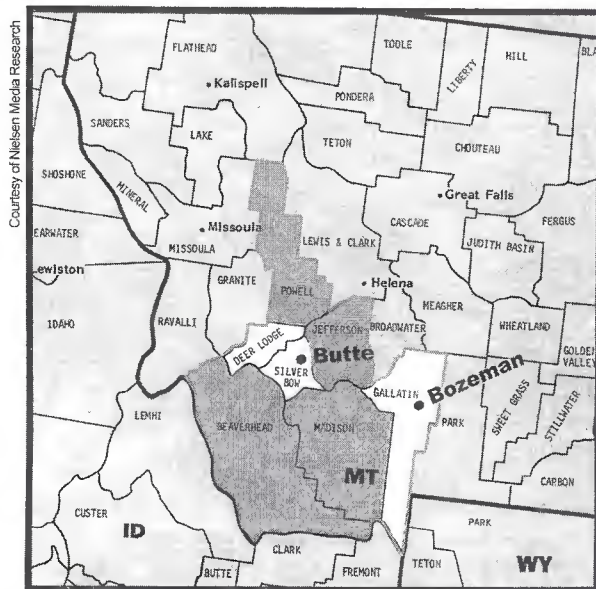

Burlington, VT-Plattsburgh, NY (89)

DMA TV Households: 323,070
% of U.S. TV Households: .298

- WCAX-TV Burlington, VT, ch. 3, CBS
- WPTZ North Pole (Plattsburgh), NY, ch. 5, NBC
- *WVTB St. Johnsbury, VT, ch. 20, satellite to WETK
- WVNY Burlington, VT, ch. 22, ABC
- *WVER Rutland, VT, ch. 28, satellite to WETK
- WNNE Hartford, VT, ch. 31, NBC
- *WETK Burlington, VT, ch. 33, ETV
- *WVTA Windsor, VT, ch. 41, satellite to WETK
- WFFF-TV Burlington, VT, ch. 44, Fox
- *WLED-TV Littleton, NH, ch. 49, ETV
- *WCFE-TV Plattsburgh, NY, ch. 57, ETV

DMA Counties	State	TV Households	DMA Counties	State	TV Households
Grafton	NH	32,570	Franklin	VT	17,440
Sullivan	NH	16,910	Grand Isle	VT	3,080
Clinton	NY	29,880	Lamoille	VT	9,660
Essex	NY	15,310	Orange	VT	11,030
Franklin	NY	17,980	Orleans	VT	10,700
Addison	VT	13,360	Rutland	VT	25,550
Caledonia	VT	11,650	Washington	VT	23,820
Chittenden	VT	57,420	Windsor	VT	24,090
Essex	VT	2,620			

Butte-Bozeman (194)

DMA TV Households: 57,310
% of U.S. TV Households: .053

- KXLF-TV Butte, MT, ch. 4, CBS
- KTVM Butte, MT, ch. 6, satellite to KECI-TV
- KBZK Bozeman, MT, ch. 7, Fox
- *KUSM Bozeman, MT, ch. 9, ETV
- KWYB Butte, MT, ch. 18, ABC
- KBTZ Butte, MT, ch. 24, Fox, PAX TV, UPN

DMA Counties	State	TV Households
Beaverhead	MT	3,250
Deer Lodge	MT	3,740
Gallatin	MT	27,310
Jefferson	MT	3,740
Madison	MT	2,910
Powell	MT	2,310
Silver Bow	MT	14,050

Casper-Riverton, WY (200)

DMA TV Households: 50,720
% of U.S. TV Households: .047

- KTWO-TV Casper, WY, ch. 2, ABC
- *KCWC-TV Lander, WY, ch. 4, ETV
- KGWL-TV Lander, WY, ch. 5, CBS
- KFNE Riverton, WY, ch. 10, satellite to KFNB
- KCWY Casper, WY, ch. 13, NBC
- KGWC-TV Casper, WY, ch. 14, CBS
- KFNB Casper, WY, ch. 20, Fox

DMA Counties	State	TV Households
Converse	WY	4,740
Fremont	WY	13,560
Hot Springs	WY	2,040
Natrona	WY	27,300
Washakie	WY	3,080