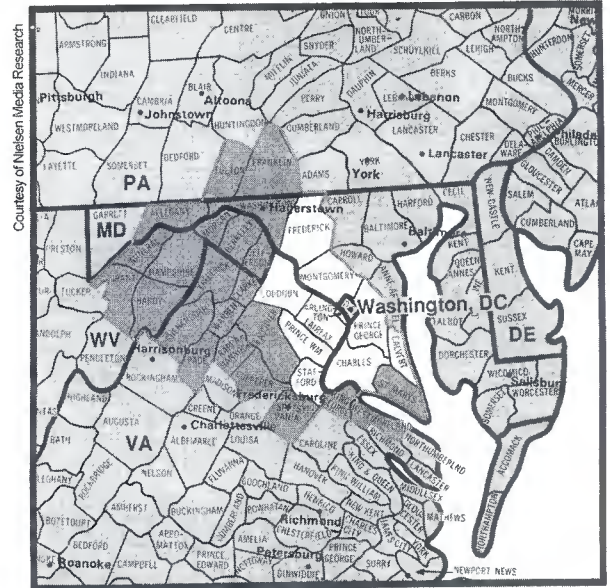

Washington, DC (Hagerstown, MD) (8)

DMA TV Households: 2,224,070
% of U.S. TV Households: 2.052

WRC-TV Washington, ch. 4, NBC	*WHUT-TV Washington, ch. 32, ETV
WTTG Washington, ch. 5, Fox	*WVPY Front Royal, VA, ch. 42, ETV
WJLA-TV Washington, ch. 7, ABC	WBDC-TV Washington, ch. 50, WB
WUSA Washington, ch. 9, CBS	*WNVV Goldvein, VA, ch. 53, ETV
WFDC-TV Arlington, VA, ch. 14, TeleFutura	*WNVV Fairfax, VA, ch. 56, ETV
WDCA Washington, ch. 20, IND	WVPX Martinsburg, WV, ch. 60, PAX TV
WHAG-TV Hagerstown, MD, ch. 25, NBC	*WFPT Frederick, MD, ch. 62, ETV
*WETA-TV Washington, ch. 26, ETV	WPXW Manassas, VA, ch. 66, IND
*WWPB Hagerstown, MD, ch. 31, ETV	WJAL Hagerstown, MD, ch. 68, IND

DMA Counties	State	TV Households	DMA Counties	State	TV Households
Dist of Columbia	DC	244,270	King George	VA	6,4260
Allegany	MD	29,350	Loudoun	VA	75,480
Calvert	MD	28,310	Page	VA	9,440
Charles	MD	45,330	Prince William	VA	122,650
Frederick	MD	77,010	Rappahannock	VA	2,660
Montgomery	MD	341,700	Shenandoah	VA	14,860
Prince George	MD	298,970	Spotsylvania	VA	44,100
St. Marys	MD	32,390	Stafford	VA	34,040
Washington	MD	51,710	Warren	VA	12,650
Franklin	PA	50,260	Westmoreland	VA	6,870
Fulton	PA	5,510	Berkeley	WV	31,880
Arlington	VA	151,730	Grant	WV	4,370
Clarke	VA	5,150	Hampshire	WV	7,610
Culpeper	VA	12,870	Hardy	WV	5,260
Fairfax	VA	381,000	Jefferson	WV	17,170
Fauquier	VA	21,500	Mineral	WV	10,450
Frederick	VA	34,670	Morgan	WV	6,390

Courtesy of Nielsen Media Research