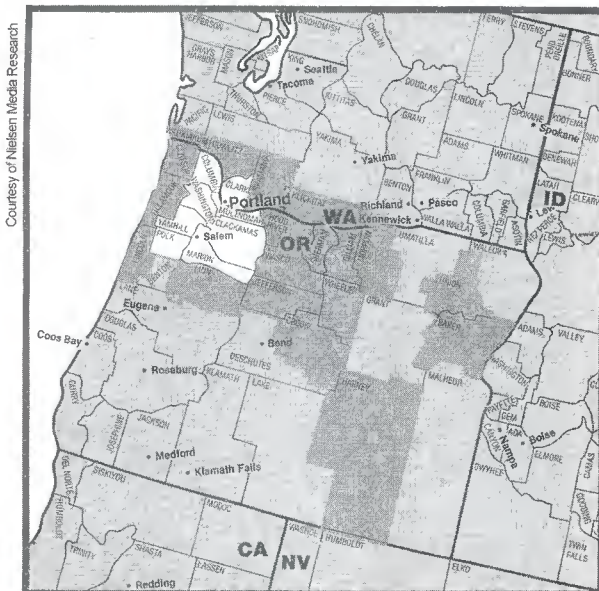

Portland, OR (24)

DMA TV Households: 1,073,210
% of U.S. TV Households: .990

- KATU Portland, OR, ch. 2, ABC
- KOIN Portland, OR, ch. 6, CBS
- KGW-TV Portland, OR, ch. 8, NBC
- *KOPB-TV Portland, OR, ch. 10, ETV
- KPTV Portland, OR, ch. 12, Fox
- *KTVR La Grande, OR, ch. 13, ETV
- KPOU La Grande, OR, ch. 16, IND
- KPXG Salem, OR, ch. 22, IND
- KNMT Portland, OR, ch. 24, IND
- KWBP Salem, OR, ch. 32, WB
- KPDV Vancouver, WA, ch. 49, UPN

DMA Counties	State	TV Households	DMA Counties	State	TV Households
Baker	OR	6,650	Polk	OR	23,390
Clackamas	OR	133,840	Sherman	OR	740
Clatsop	OR	13,870	Tillamook	OR	10,150
Columbia	OR	16,950	Union	OR	9,120
Crook	OR	7,840	Wasco	OR	9,210
Gilliam	OR	770	Washington	OR	179,090
Harney	OR	2,810	Wheeler	OR	640
Hood River	OR	7,270	Yamhill	OR	29,410
Jefferson	OR	7,120	Clark	WA	134,260
Lincoln	OR	18,950	Cowlitz	WA	35,940
Linn	OR	39,370	Klickitat	WA	7,340
Marion	OR	101,250	Skamania	WA	3,470
Morrow	OR	3,860	Wahkiakum	WA	1,500
Multnomah	OR	268,400