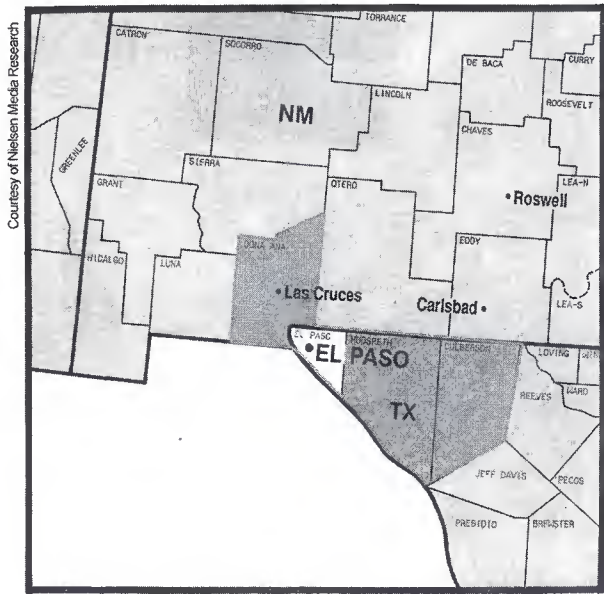

El Paso (100)

DMA TV Households: 283,870
% of U.S. TV Households: .262

- KDBC-TV El Paso, ch. 4, CBS
- KVIA-TV El Paso, ch. 7, ABC
- KTSM-TV El Paso, ch. 9, NBC
- *KCOS El Paso, ch. 13, ETV
- KFOX-TV El Paso, ch. 14, Fox
- *KRWG-TV Las Cruces, NM, ch. 22, ETV
- KINT-TV El Paso, ch. 26, Univision
- *KSCE El Paso, ch. 38, ETV
- KTYO Las Cruces, NM, ch. 48, Telemundo
- KTFN El Paso, ch. 65, IND

DMA Counties	State	TV Households
Dona Ana	NM	61,050
Culberson	TX	970
El Paso	TX	220,790
Hudspeth	TX	1,060

Erie, PA (141)

DMA TV Households: 159,140
% of U.S. TV Households: .147

- WICU-TV Erie, PA, ch. 12, NBC
- WJET-TV Erie, PA, ch. 24, ABC
- WSEE Erie, PA, ch. 35, CBS
- *WQLN Erie, PA, ch. 54, ETV
- WFXP Erie, PA, ch. 66, Fox

DMA Counties	State	TV Households
Crawford	PA	35,540
Erie	PA	106,310
Warren	PA	17,290