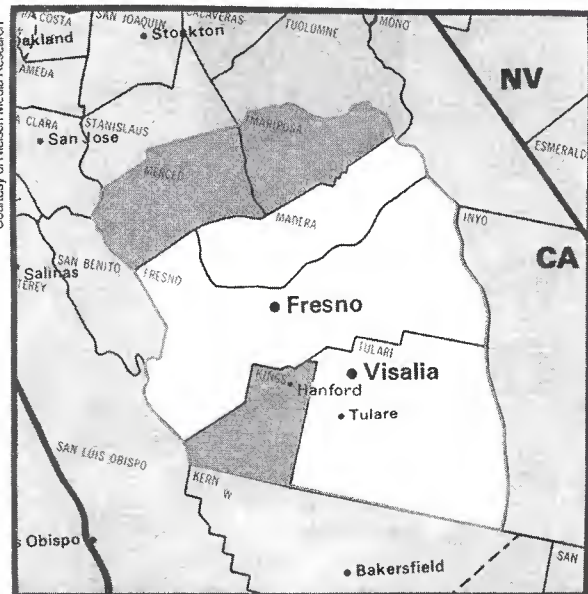

Fresno-Visalia, CA (57)

DMA TV Households: 521,160
% of U.S. TV Households: .481

- *KVPT Fresno, CA, ch. 18, ETV
- KFTV Hanford, CA, ch. 21, Univision
- KSEE Fresno, CA, ch. 24, NBC
- KMPH Visalia, CA, ch. 26, Fox
- KFSN-TV Fresno, CA, ch. 30, ABC
- KGMC Clovis, CA, ch. 43, IND
- KGPE Fresno, CA, ch. 47, CBS
- *KNXT Visalia, CA, ch. 49, ETV
- KNSO Merced, CA, ch. 51, Telemundo
- KAIL Fresno, CA, ch. 53, UPN
- KFRE-TV Sanger, CA, ch. 59, WB
- KTFV-TV Porterville, CA, ch. 61, TeleFutura

DMA Counties	State	TV Households
Fresno	CA	259,870
Kings	CA	36,300
Madera	CA	38,420
Mariposa	CA	6,460
Merced	CA	66,610
Tulare	CA	113,500