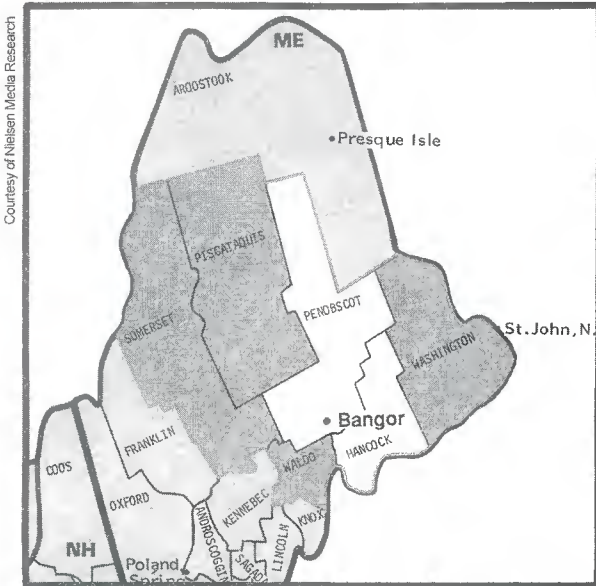

DMA Counties	State	TV Households	DMA Counties	State	TV Households
Anne Arundel	MD	190,670	Harford	MD	85,140
Baltimore	MD	313,690	Howard	MD	98,940
Baltimore City	MD	254,080	Kent	MD	7,960
Caroline	MD	11,2700	Queen Annes	MD	16,590
Carroll	MD	56,090	Talbot	MD	14,910
Cecil	MD	33,690			