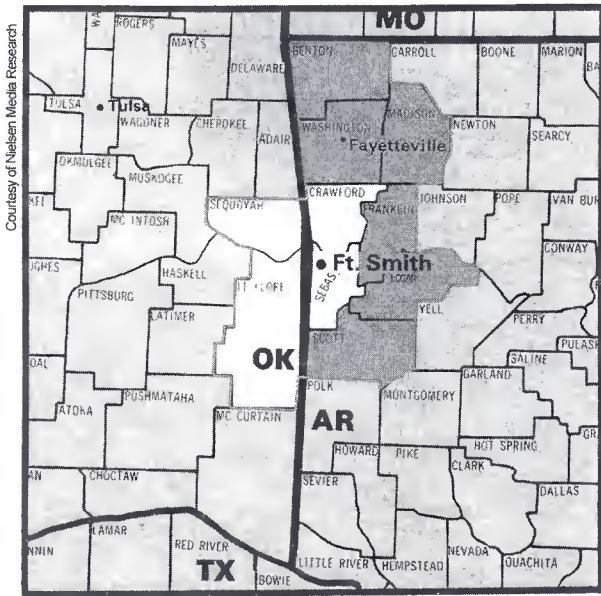

Ft. Smith-Fayetteville-Springdale-Rogers, AR (108)

DMA TV Households: 259,680
% of U.S. TV Households: .240

- KFSM-TV Fort Smith, AR, ch. 5, CBS
- *KAFT Fayetteville, AR, ch. 13, ETV
- KFTA-TV Fort Smith, AR, ch. 24, NBC
- KHOG-TV Fayetteville, AR, ch. 29, satellite to KHBS
- KHBS Fort Smith, AR, ch. 40, ABC
- KNWA-TV Rogers, AR, ch. 51, NBC
- KSBN-TV Springdale, AR, ch. 57, IND

DMA Counties	State	TV Households
Benton	AR	63,070
Crawford	AR	20,450
Franklin	AR	6,960
Johnson	AR	8,650
Logan	AR	8,710
Madison	AR	5,450
Scott	AR	4,320
Sebastian	AR	46,100
Washington	AR	63,250
LeFlore	OK	17,820
Sequoyah	OK	14,900

Ft. Wayne, IN (105)

DMA TV Households: 268,610
% of U.S. TV Households: .248

- WANE-TV Fort Wayne, IN, ch. 15, CBS
- WPTA Fort Wayne, IN, ch. 21, ABC
- WISE-TV Fort Wayne, IN, ch. 33, NBC
- *WFWA Fort Wayne, IN, ch. 39, ETV
- WFFT-TV Fort Wayne, IN, ch. 55, Fox
- WINM Angola, IN, ch. 63, IND

DMA Counties	State	TV Households
Adams	IN	11,890
Allen	IN	132,640
De Kalb	IN	15,620
Huntington	IN	14,510
Jay	IN	8,280
Noble	IN	17,370
Steuben	IN	13,220
Wabash	IN	13,020
Wells	IN	10,590
Whitley	IN	12,020
Paulding	OH	7,900
Van Wert	OH	11,550