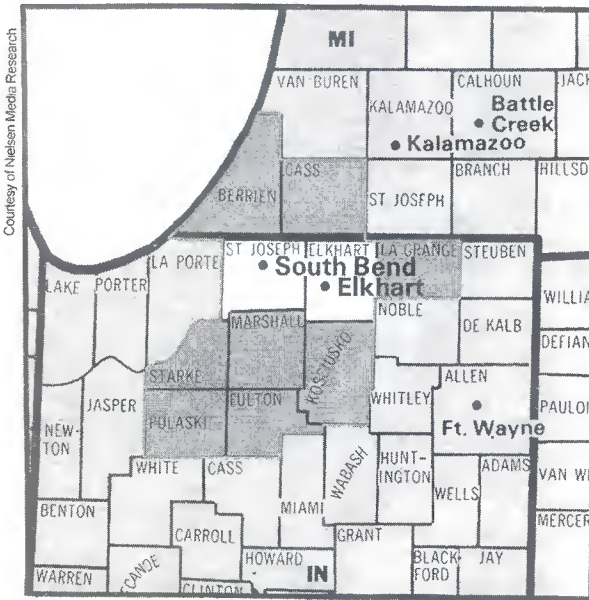

Spokane, WA (80)

DMA TV Households: 381,820
 % of U.S. TV Households: .352

KREM-TV Spokane, WA, ch. 2, CBS
 KLEW-TV Lewiston, ID, ch. 3, satellite to KIMA-TV
 KXLY-TV Spokane, WA, ch. 4, ABC
 KHQ-TV Spokane, WA, ch. 6, NBC
 *KSPS-TV Spokane, WA, ch. 7, ETV
 *KWSU-TV Pullman, WA, ch. 10, ETV
 KSKN Spokane, WA, ch. 22, IND
 KQUP Pullman, WA, ch. 24, IND
 *KCDD Coeur d'Alene, ID, ch. 26, ETV
 KAYU-TV Spokane, WA, ch. 28, Fox
 KGPX Spokane, WA, ch. 34, IND
 *KUID-TV Moscow, ID, ch. 35, ETV