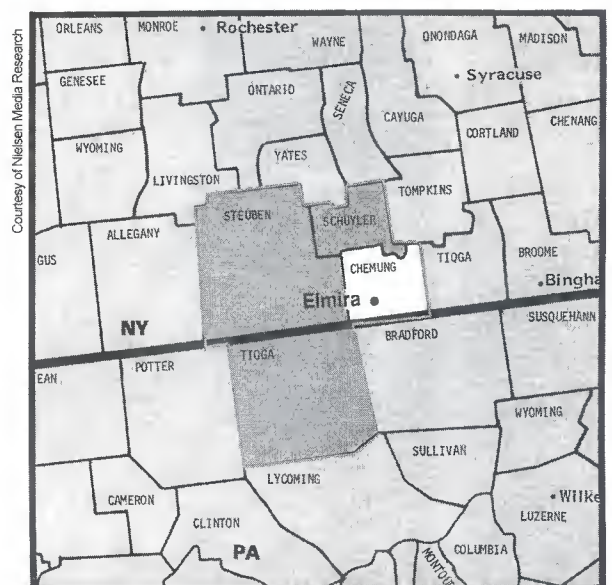

Dothan, AL (171)

DMA TV Households: 99,350
% of U.S. TV Households: .092

WTVY Dothan, AL, ch. 4, CBS
WDHN Dothan, AL, ch. 18, ABC
WDFX-TV Ozark, AL, ch. 34, Fox

DMA Counties	State	TV Households
Coffee	AL	17,600
Dale	AL	18,770
Geneva	AL	10,770
Henry	AL	6,700
Houston	AL	37,050
Early	GA	4,820
Seminole	GA	3,640

Duluth, MN-Superior, WI (136)

DMA TV Households: 172,360
% of U.S. TV Households: .159

KDLH Duluth, MN, ch. 3, CBS
KBJR-TV Superior, WI, ch. 6, NBC
*WDSE-TV Duluth, MN, ch. 8, ETV
WDIO-TV Duluth, MN, ch. 10, ABC
KR11 Chisholm, MN, ch. 11, satellite to KBJR-TV
WIRT Hibbing, MN, ch. 13, satellite to WDIO-TV
KQDS-TV Duluth, MN, ch. 21, Fox

DMA Counties	State	TV Households
Gogebic	MI	7,060
Carlton	MN	12,710
Cook	MN	2,320
Itasca	MN	17,940
Koochiching	MN	5,850
Lake	MN	4,760
St. Louis	MN	81,080
Ashland	WI	6,570
Bayfield	WI	6,180
Douglas	WI	18,020
Iron	WI	3,170
Sawyer	WI	6,700

Elmira, NY (173)

DMA TV Households: 97,690
% of U.S. TV Households: .090

WETM-TV Elmira, NY, ch. 18, NBC
WSKA Corning, NY, ch. 30, ETV
WENY-TV Elmira, NY, ch. 36, ABC
WYDC Corning, NY, ch. 48, Fox

DMA Counties	State	TV Households
Chemung	NY	35,110
Schuyler	NY	7,440
Steuben	NY	39,240
Tioga	PA	15,900