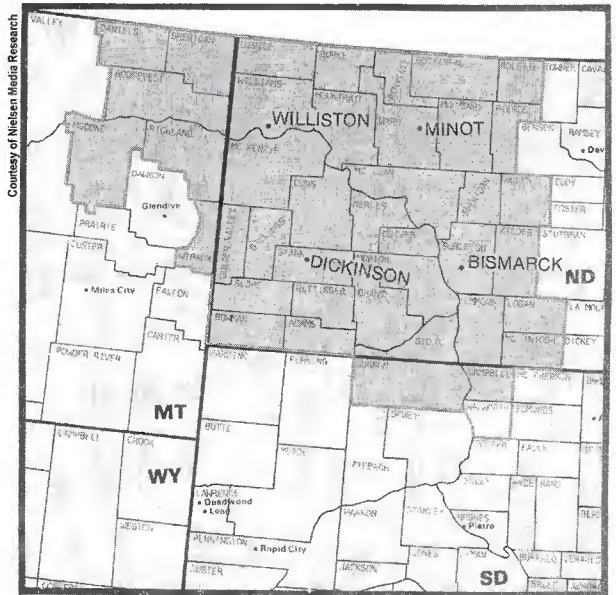

Minot-Bismarck-Dickinson, ND (159)

DMA TV Households: 132,070
% of U.S. TV Households: .122

- KXMA-TV Dickinson, ND, ch. 2, satellite to KXMC-TV
- *KMBE-TV Bismarck, ND, ch. 3, ETV
- *KWSE Williston, ND, ch. 4, ETV
- KFYR-TV Bismarck, ND, ch. 5, NBC
- *KSRE Minot, ND, ch. 6, ETV
- KQCD-TV Dickinson, ND, ch. 7, NBC
- KUMV-TV Williston, ND, ch. 8, satellite to KFYR-TV
- *KDSE Dickinson, ND, ch. 9, ETV
- KMOT Minot, ND, ch. 10, satellite to KFYR-TV
- KXMD-TV Williston, ND, ch. 11, satellite to KXMC-TV
- *KQSD-TV Lowry, SD, ch. 11, ETV
- KXMB-TV Bismarck, ND, ch. 12, satellite to KXMC-TV
- KXMC-TV Minot, ND, ch. 13, CBS
- *KPSD-TV Eagle Butte, SD, ch. 13, ETV
- KMCY Minot, ND, ch. 14, ABC
- KBMY Bismarck, ND, ch. 17, ABC
- KXND Minot, ND, ch. 24, Fox
- KNDX Bismarck, ND, ch. 26, IND

DMA Counties	State	TV Households	DMA Counties	State	TV Households
Daniels	MT	890	McHenry	ND	2,470
McCone	MT	780	McIntosh	ND	1,380
Richland	MT	3,750	McKenzie	ND	2,060
Roosevelt	MT	3,420	McLean	ND	3,660
Sheridan	MT	1,520	Mercer	ND	3,130
Wibaux	MT	390	Morton	ND	9,970
Adams	ND	1,070	Mountrail	ND	2,470
Billings	ND	300	Oliver	ND	790
Bottineau	ND	2,790	Pierce	ND	1,880
Bowman	ND	1,290	Renville	ND	990
Burke	ND	990	Rolette	ND	4,440
Burleigh	ND	28,420	Sheridan	ND	690
Divide	ND	890	Sioux	ND	1,070
Dunn	ND	1,380	Slope	ND	290
Emmons	ND	1,680	Stark	ND	8,730
Golden Valley	ND	700	Ward	ND	22,500
Grant	ND	1,080	Wells	ND	2,070
Hettinger	ND	1,090	Williams	ND	7,810
Kidder	ND	1,090	Corson	SD	1,260
Logan	ND	890