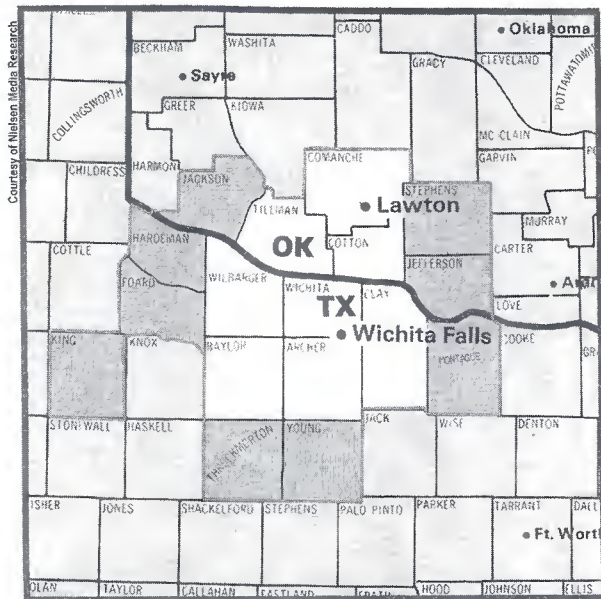

Wichita Falls, TX & Lawton, OK (141)

DMA TV Households: 158,290
 % of U.S. TV Households: .146

KFDX-TV Wichita Falls, TX, ch. 3, NBC
 KAUZ-TV Wichita Falls, TX, ch. 6, CBS
 KSWO-TV Lawton, OK, ch. 7, ABC
 KJTL Wichita Falls, TX, ch. 18, Fox