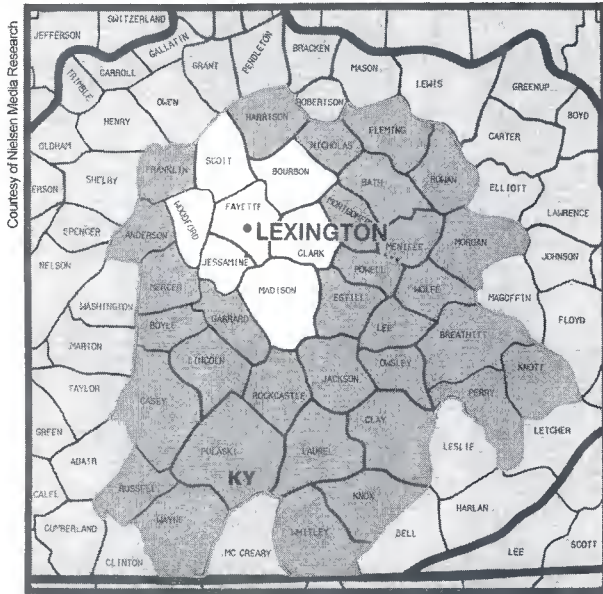

Lexington, KY (65)

DMA TV Households: 466,980

% of U.S. TV Households: .431

- WLEX-TV Lexington, KY, ch. 18, NBC
- WKYT-TV Lexington, KY, ch. 27, CBS
- *WKSO-TV Somerset, KY, ch. 29, ETV
- *WKHA Hazard, KY, ch. 35, ETV
- WTVQ-TV Lexington, KY, ch. 36, ABC
- *WKMR Morehead, KY, ch. 38, ETV
- *WKLE Lexington, KY, ch. 46, ETV
- WDKY-TV Danville, KY, ch. 56, Fox
- WYMT-TV Hazard, KY, ch. 57, CBS
- WLJC-TV Beattyville, Ky, ch. 65, IND
- WUPX-TV Morehead, KY, ch. 67, IND

DMA Counties	State	TV Households	DMA Counties	State	TV Households
Anderson	KY	7,750	Lincoln	KY	9,410
Bath	KY	4,610	Madison	KY	28,820
Bourbon	KY	7,830	Menifee	KY	2,730
Boyle	KY	10,600	Mercer	KY	8,600
Breathitt	KY	5,850	Montgomery	KY	9,370
Casey	KY	6,170	Morgan	KY	4,780
Clark	KY	13,600	Nicholas	KY	2,630
Clay	KY	8,520	Owsley	KY	1,640
Estill	KY	6,070	Perry	KY	11,120
Fayette	KY	112,320	Powell	KY	5,160
Fleming	KY	5,510	Pulaski	KY	23,050
Franklin	KY	20,610	Rockcastle	KY	6,440
Garrard	KY	6,020	Rowan	KY	7,790
Harrison	KY	7,190	Russell	KY	6,890
Jackson	KY	5,210	Scott	KY	13,480
Jessamine	KY	14,810	Wayne	KY	7,910
Knot	KY	6,660	Whitley	KY	13,800
Knox	KY	12,620	Wolfe	KY	2,900
Laurel	KY	21,260	Woodford	KY	9,230
Lee	KY	2,920			

Lima, OH (185)

DMA TV Households: 70,850

% of U.S. TV Households: .065

WLIO Lima, OH, ch. 35, NBC (ABC)

WTLW Lima, OH, ch. 44, IND

DMA Counties	State	TV Households
Allen	OH	40,920
Auglaize	OH	17,560
Putnam	OH	12,370