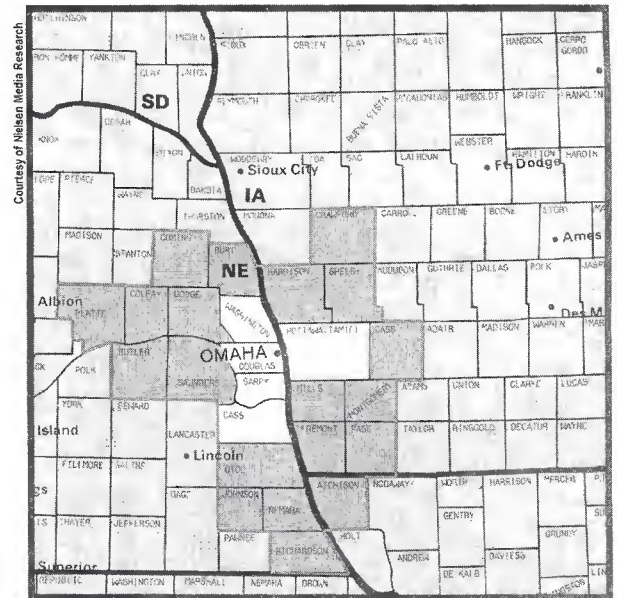

Omaha (77)

DMA TV Households: 389,270
% of U.S. TV Households: .359

- KMTV Omaha, ch. 3, CBS
- WOWT Omaha, ch. 6, NBC
- KETV Omaha, ch. 7, ABC
- KXVO Omaha, ch. 15, IND
- *KYNE-TV Omaha, ch. 26, ETV
- *KBIN Council Bluffs, IA, ch. 32, ETV
- *KHIN Red Oak, IA, ch. 36, ETV

DMA Counties	State	TV Households	DMA Counties	State	TV Households
Cass	IA	6,130	Colfax	NE	3,650
Crawford	IA	6,360	Cuming	NE	3,960
Fremont	IA	3,160	Dodge	NE	14,640
Harrison	IA	6,270	Douglas	NE	185,230
Mills	IA	5,470	Johnson	NE	1,880
Montgomery	IA	4,670	Nemaha	NE	2,950
Page	IA	6,510	Otoe	NE	6,150
Pottawattamie	IA	34,260	Platte	NE	12,290
Shelby	IA	5,150	Richardson	NE	3,810
Atchison	MO	2,570	Sarpy	NE	46,720
Burt	NE	3,080	Saunders	NE	7,650
Cass	NE	9,540	Washington	NE	7,170