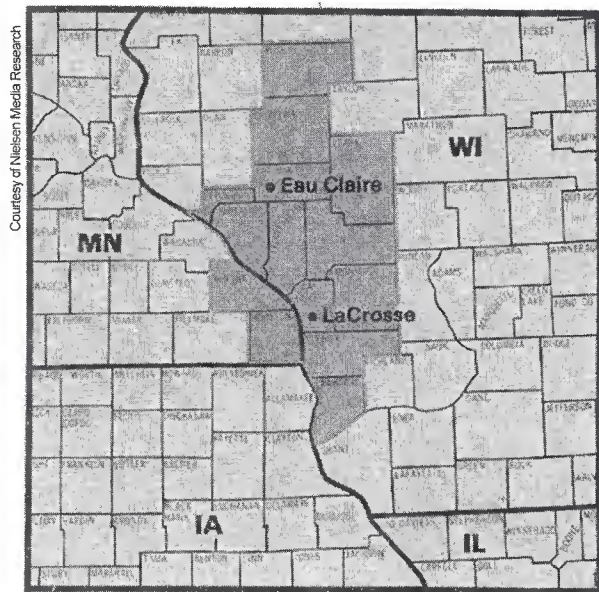

La Crosse-Eau Claire, WI (126)

DMA TV Households: 207,370
% of U.S. TV Households: .191

WKBT La Crosse, WI, ch. 8, CBS
WEAU-TV Eau Claire, WI, ch. 13, NBC
WQOW-TV Eau Claire, WI, ch. 18, ABC
WXOW-TV La Crosse, WI, ch. 19, ABC
WLAX La Crosse, WI, ch. 25, Fox
*WHLA-TV La Crosse, WI, ch. 31, ETV
WEUX Chippewa Falls, WI, ch. 48, IND

DMA Counties	State	TV Households
Houston	MN	7,820
Winona	MN	19,090
Buffalo	WI	5,600
Chippewa	WI	22,520
Clark	WI	12,160
Crawford	WI	6,810
Eau Claire	WI	37,090
Jackson	WI	7,330
La Crosse	WI	42,630
Monroe	WI	15,840
Pepin	WI	2,810
Rusk	WI	5,850
Trempealeau	WI	11,010
Vernon	WI	10,810

Lafayette, IN (189)

DMA TV Households: 63,130
% of U.S. TV Households: .058

WLFI-TV Lafayette, IN, ch. 18, CBS

DMA Counties	State	TV Households
Benton	IN	3,450
Tippecanoe	IN	56,320