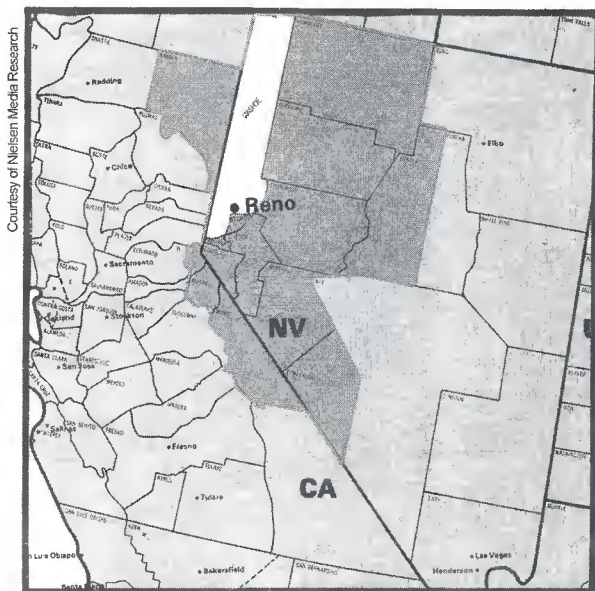

Reno (116)

DMA TV Households: 242,080

% of U.S. TV Households: .223

- KTVN Reno, ch. 2, CBS
- KRNV Reno, ch. 4, NBC
- *KNPB Reno, ch. 5, ETV
- KTVY-TV Goldfield, NV, ch. 7, IND
- KWNV Winnemucca, NV, ch. 7, satellite to KRNV
- KOLO-TV Reno, ch. 8, ABC
- KRXX-TV Reno, ch. 11, Fox
- KAME-TV Reno, ch. 21, IND
- KREN-TV Reno, ch. 27, IND

DMA Counties	State	TV Households	DMA Counties	State	TV Households
Alpine	CA	480	Humboldt	NV	5,300
El Dorado East	CA	13,770	Lander	NV	1,670
Lassen	CA	9,560	Lyon	NV	14,660
Mono	CA	4,690	Mineral	NV	1,830
Carson City	NV	20,670	Pershing	NV	2,060
Churchill	NV	8,930	Storey	NV	1,670
Douglas	NV	18,280	Washoe	NV	138,040
Esmeralda	NV	470