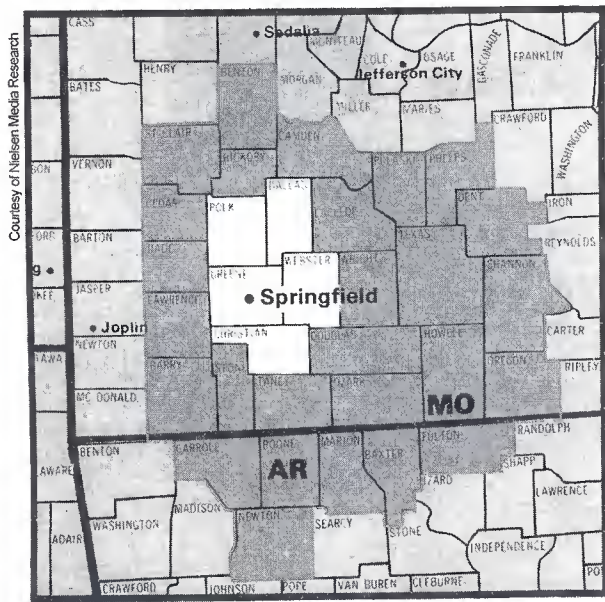

Springfield, MO (78)

DMA TV Households: 389,150

% of U.S. TV Households: .359

KYTV Springfield, MO, ch. 3, NBC
KOLR Springfield, MO, ch. 10, CBS
*KOZK Springfield, MO, ch. 21, ETV
KDEB-TV Springfield, MO, ch. 27, Fox
KWBM Harrison, AR, ch. 31, WB
KSPR Springfield, MO, ch. 33, ABC
KWBS-TV Eureka Springs, AR, ch. 34, PAX TV

DMA Counties	State	TV Households	DMA Counties	State	TV Households
Baxter	AR	16,900	Hickory	MO	4,050
Boone	AR	14,220	Howell	MO	14,460
Carroll	AR	10,380	Laclede	MO	13,190
Fulton	AR	4,790	Lawrence	MO	13,920
Marion	AR	6,940	Oregon	MO	4,170
Newton	AR	3,530	Ozark	MO	3,980
Barry	MO	13,490	Polk	MO	10,030
Benton	MO	7,750	Pulaski	MO	14,990
Camden	MO	16,580	Shannon	MO	3,250
Cedar	MO	5,610	St. Clair	MO	4,090
Christian	MO	23,430	Stone	MO	12,460
Dade	MO	3,160	Taney	MO	17,320
Dallas	MO	6,060	Texas	MO	9,390
Dent	MO	5,990	Webster	MO	11,540
Douglas	MO	5,280	Wright	MO	6,920
Greene	MO	101,280			

St. Joseph, MO (201)

DMA TV Households: 50,400

% of U.S. TV Households: .046

KQTV St. Joseph, MO, ch. 2, ABC
KTAJ St. Joseph, MO, ch. 16, IND

DMA Counties	State	TV Households
Doniphan	KS	3,290
Andrew	MO	6,650
Buchanan	MO	33,670
De Kalb	MO	3,630
Holt	MO	2,170
Worth	MO	990