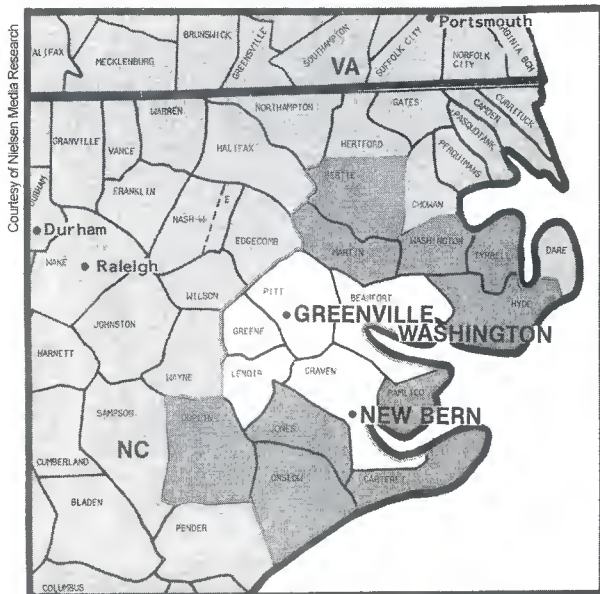

Greensboro-High Point-Winston Salem, NC (46)

DMA TV Households: 645,430
% of U.S. TV Households: .595

- WFMY-TV Greensboro, NC, ch. 2, CBS
- WGHP High Point, NC, ch. 8, Fox
- WXII-TV Winston-Salem, NC, ch. 12, NBC
- WGPX Burlington, NC, ch. 16, PAX TV
- WTWB-TV Lexington, NC, ch. 20, IND
- *WUNL-TV Winston-Salem, NC, ch. 26, ETV
- WXLV-TV Winston-Salem, NC, ch. 45, ABC
- WUPN-TV Greensboro, NC, ch. 48, IND
- WLXI-TV Greensboro, NC, ch. 61, IND

DMA Counties	State	TV Households	DMA Counties	State	TV Households
Alamance	NC	54,020	Randolph	NC	53,130
Alleghany	NC	4,830	Rockingham	NC	37,600
Caswell	NC	9,070	Stokes	NC	18,520
Davidson	NC	60,370	Surry	NC	29,560
Davie	NC	14,650	Wilkes	NC	27,220
Forsyth	NC	126,740	Yadkin	NC	16,100
Guilford	NC	175,030	Patrick	VA	8,340
Montgomery	NC	10,250