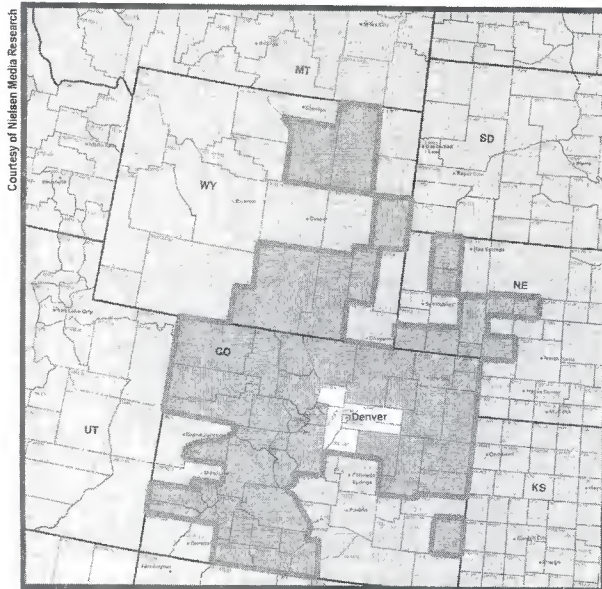

Dayton, OH (59)

DMA TV Households: 511,770
% of U.S. TV Households: .472

- WDTN Dayton, OH, ch. 2, NBC
- WHIO-TV Dayton, OH, ch. 7, CBS
- *WPTD Kettering, OH, ch. 16, ETV
- WKEF Dayton, OH, ch. 22, ABC
- WBDT Springfield, OH, ch. 26, IND
- WKOI Richmond, IN, ch. 43, IND
- WRGT-TV Dayton, OH, ch. 45, Fox

DMA Counties	State	TV Households
Wayne	IN	27,950
Champaign	OH	15,350
Clark	OH	56,260
Darke	OH	20,390
Greene	OH	57,280
Logan	OH	18,510
Mercer	OH	15,000
Miami	OH	39,300
Montgomery	OH	227,540
Preble	OH	16,120
Shelby	OH	18,070

Denver (18)

DMA TV Households: 1,399,100
% of U.S. TV Households: 1.291

- KWGN-TV Denver, ch. 2, WB
- KREG-TV Glenwood Springs, CO, ch. 3, CBS
- KUPN Sterling, CO, ch. 3, satellite to KTVD
- KCNC-TV Denver, ch. 4, CBS
- *KRMA-TV Denver, ch. 6, ETV
- KMGH-TV Denver, ch. 7, ABC
- *KWYP-TV Laramie, WY, ch. 8, ETV
- KUSA-TV Denver, ch. 9, NBC
- KFNR Rawlins, WY, ch. 11, Fox
- *KBDI-TV Broomfield, CO, ch. 12, ETV
- KTFD-TV Boulder, CO, ch. 14, TeleFutura
- KTVD Denver, ch. 20, UPN
- KFCT Fort Collins, CO, ch. 22, satellite to KDVR
- KMAS-TV Steamboat Springs, CO, ch. 24, Telemundo
- KDEN Longmont, CO, ch. 25, IND
- KDVR Denver, ch. 31, Fox
- *KRMT Denver, ch. 41, ETV
- KCEC Denver, ch. 50, Univision
- KWHD Castle Rock, CO, ch. 53, IND
- KPXC-TV Denver, ch. 59, IND

DMA Counties	State	TV Households	DMA Counties	State	TV Households
Adams	CO	137,310	Ouray	CO	1,750
Alamosa	CO	5,260	Park	CO	6,570
Arapahoe	CO	201,970	Phillips	CO	1,680
Archuleta	CO	4,010	Pitkin	CO	5,850
Boulder	CO	115,240	Prowers	CO	5,030
Chaffee	CO	6,690	Rio Blanco	CO	2,230
Cheyenne	CO	870	Rio Grande	CO	4,800
Clear Creek	CO	4,200	Routt	CO	8,410
Conejos	CO	3,020	Saguache	CO	2,410
Costilla	CO	1,510	San Juan	CO	270
Denver	CO	235,560	San Miguel	CO	2,970
Douglas	CO	80,660	Sedgwick	CO	1,190
Eagle	CO	15,610	Summit	CO	9,400
Elbert	CO	7,560	Washington	CO	1,920
Garfield	CO	17,680	Weld	CO	72,730
Gilpin	CO	2,150	Yuma	CO	3,750
Grand	CO	5,260	Box Butte	NE	4,670
Gunnison	CO	5,500	Cheyenne	NE	4,070
Hinsdale	CO	400	Dawes	NE	3,380
Jackson	CO	640	Deuel	NE	890
Jefferson	CO	210,910	Keith	NE	3,620
Kit Carson	CO	2,920	Kimball	NE	1,690
Lake	CO	2,890	Albany	WY	12,470
Larimer	CO	103,530	Campbell	WY	13,340
Lincoln	CO	2,080	Carbon	WY	5,900
Logan	CO	8,270	Johnson	WY	3,150
Mineral	CO	380	Niobrara	WY	940
Moffat	CO	4,990	Platte	WY	3,660
Morgan	CO	9,610