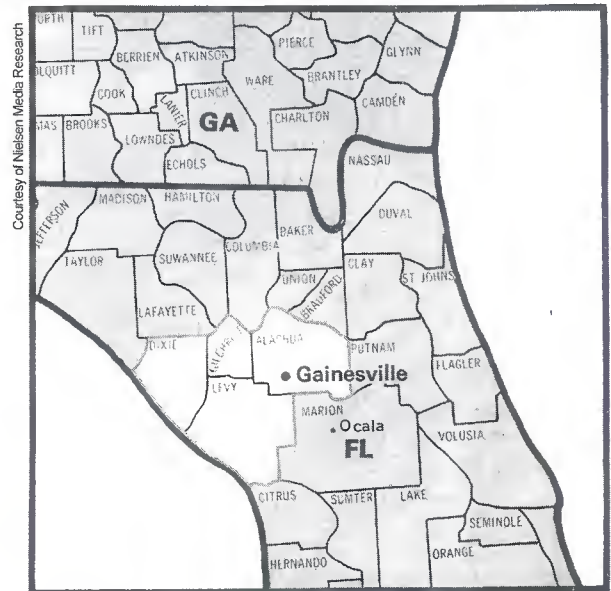

Gainesville, FL (162)

DMA TV Households: 117,310
% of U.S. TV Households: .108

*WUFT Gainesville, FL, ch. 5, ETV
WCJB Gainesville, FL, ch. 20, ABC
WOGX Ocala, FL, ch. 51, IND
WGFL High Springs, FL, ch. 53, CBS

DMA Counties	State	TV Households
Alachua	FL	91,550
Dixie	FL	5,330
Gilchrist	FL	5,310
Levy	FL	15,120

Glendive, MT (210)

DMA TV Households: 4,980
% of U.S. TV Households: .005

KXGN-TV Glendive, MT, ch. 5, CBS (NBC)

DMA Counties	State	TV Households
Dawson	MT	3,430
Fallon	MT	1,070
Prairie	MT	480

Grand Junction-Montrose, CO (190)

DMA TV Households: 62,380
% of U.S. TV Households: .058

KFQX Grand Junction, CO, ch. 4, Fox
KREX-TV Grand Junction, CO, ch. 5, CBS
KJCT Grand Junction, CO, ch. 8, ABC
KREY-TV Montrose, CO, ch. 10, satellite to KREX-TV
KKCO Grand Junction, CO, ch. 11, NBC
*KRMJ Grand Junction, CO, ch. 18, ETV

DMA Counties	State	TV Households
Mesa	CO	48,580
Montrose	CO	13,800