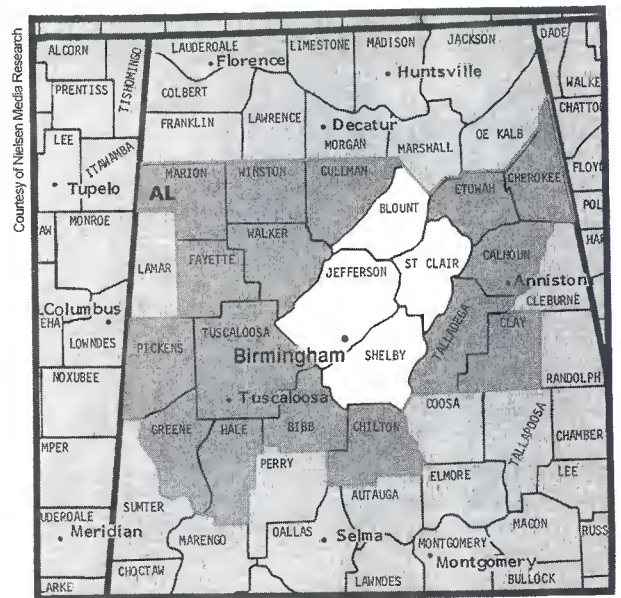

Birmingham (Anniston, Tuscaloosa), AL (40)

DMA TV Households: 697,570
% of U.S. TV Households: .643

WBRC Birmingham, AL, ch. 6, Fox
*WCIQ Mt. Cheaha, AL, ch. 7, ETV
*WBIQ Birmingham, AL, ch. 10, ETV
WVTTM-TV Birmingham, AL, ch. 13, NBC
WDBB Bessemer, AL, ch. 17, Fox
WTTO Birmingham, AL, ch. 21, WB
WLDM Tuscaloosa, AL, ch. 23, IND
WCFT-TV Tuscaloosa, AL, ch. 33, ABC
WJSU-TV Anniston, AL, ch. 40, ABC
WIAT Birmingham, AL, ch. 42, CBS
WPXH Gadsden, AL, ch. 44, PAX TV
WTJP Gadsden, AL, ch. 60, IND
WABM Birmingham, AL, ch. 68, UPN

DMA Counties	State	TV Households	DMA Counties	State	TV Households
Bibb	AL	7,850	Hale	AL	6,420
Blount	AL	20,260	Jefferson	AL	261,200
Calhoun	AL	42,620	Marion	AL	12,410
Cherokee	AL	10,500	Pickens	AL	8,010
Chilton	AL	16,430	St. Clair	AL	25,860
Clay	AL	5,890	Shelby	AL	60,270
Cullman	AL	31,330	Talladega	AL	31,210
Etowah	AL	41,340	Tuscaloosa	AL	65,460
Fayette	AL	7,560	Walker	AL	28,600
Greene	AL	3,870	Winston	AL	10,480