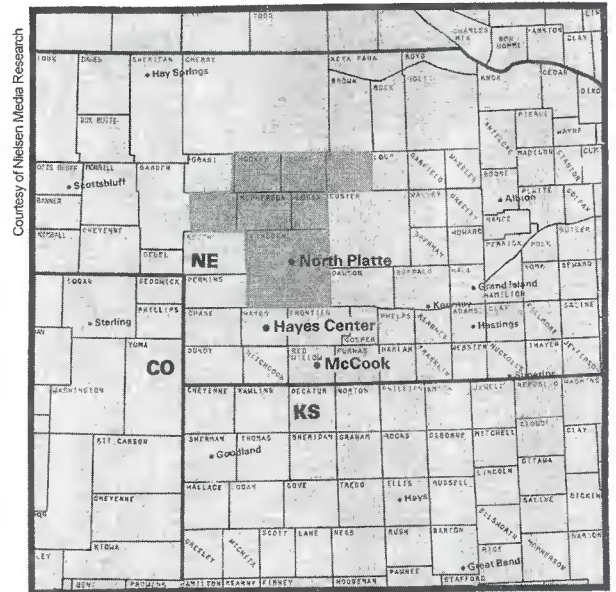

Odessa-Midland, TX (157)

DMA TV Households: 133,170
% of U.S. TV Households: .123

KMID Midland, TX, ch. 2, ABC
KWAB-TV Big Spring, TX, ch. 4, satellite to KTPX
KOSA-TV Odessa, TX, ch. 7, CBS
KWES-TV Odessa, TX, ch. 9, NBC
KUPB Midland, TX, ch. 18, Univision
KPEJ Odessa, TX, ch. 24, IND
KPXX Odessa, TX, ch. 30, PAX TV
*KOCV-TV Odessa, TX, ch. 36, ETV
KMLM Odessa, TX, ch. 42, IND