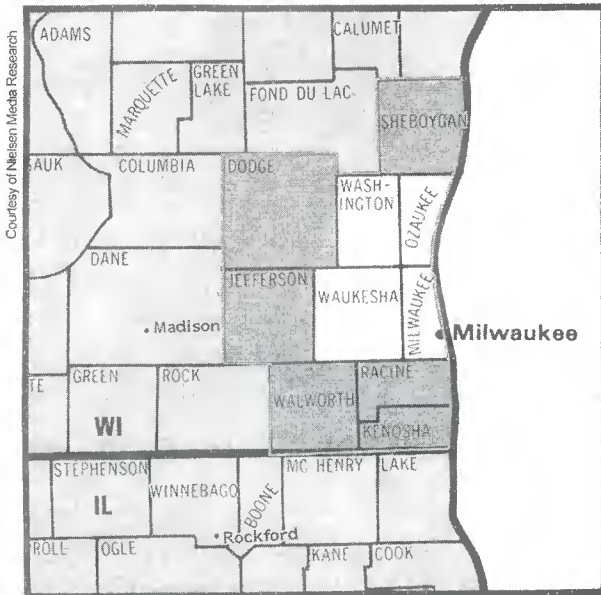

Miami-Ft. Lauderdale, FL (17)

DMA TV Households: 1,510,740
% of U.S. TV Households: 1.394

- *WPBT Miami, ch. 2, ETV
- WFOR-TV Miami, ch. 4, CBS
- WTVJ Miami, ch. 6, NBC
- WSVN Miami, ch. 7, Fox
- WGEN Key West, FL, ch. 8, IND
- WPLG Miami, ch. 10, ABC
- *WLRN-TV Miami, ch. 17, ETV
- WSBS-TV Key West, FL, ch. 22, IND
- WLTV Miami, ch. 23, Univision
- WBFS-TV Miami, ch. 33, IND
- WPXM Miami, ch. 35, IND
- WBZL Miami, ch. 39, IND
- WHFT-TV Miami, ch. 45, IND
- WSCV Fort Lauderdale, FL, ch. 51, Telemundo
- WAMI-TV Hollywood, FL, ch. 69, TeleFutura

DMA Counties	State	TV Households
Broward	FL	681,080
Miami-Dade	FL	794,720
Monroe	FL	34,940

Milwaukee, WI (33)

DMA TV Households: 871,490
% of U.S. TV Households: .804

- WTMJ-TV Milwaukee, ch. 4, NBC
- WITI Milwaukee, ch. 6, Fox
- *WMVS Milwaukee, ch. 10, ETV
- WISN-TV Milwaukee, ch. 12, ABC
- WVTV Milwaukee, ch. 18, IND
- WCGV-TV Milwaukee, ch. 24, IND
- WVCY-TV Milwaukee, ch. 30, IND
- *WMVT Milwaukee, ch. 36, ETV
- WJJA Racine, WI, ch. 49, IND
- WWRS-TV Mayville, WI, ch. 52, IND
- WPXE Kenosha, WI, ch. 55, IND
- WDJT-TV Milwaukee, ch. 58, CBS

DMA Counties	State	TV Households
Dodge	WI	32,490
Jefferson	WI	29,670
Kenosha	WI	58,920
Milwaukee	WI	375,330
Ozaukee	WI	32,340
Racine	WI	71,840
Sheboygan	WI	44,910
Walworth	WI	35,650
Washington	WI	47,100
Waukesha	WI	143,240