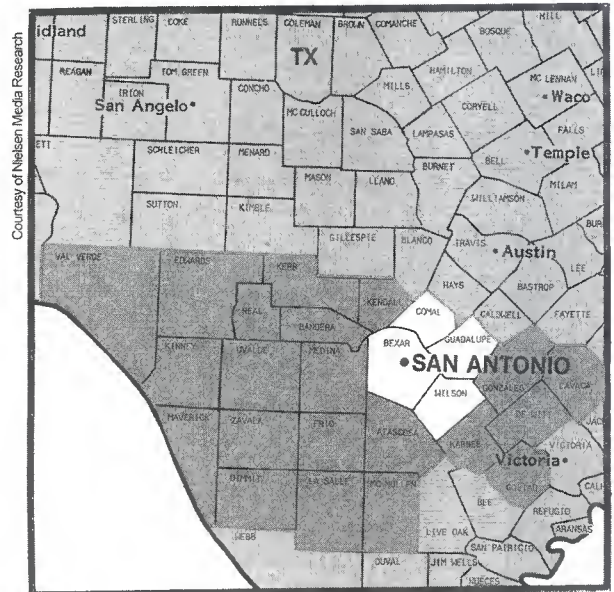

San Diego (26)

DMA TV Households: 1,029,210
% of U.S. TV Households: .949

XETV Tijuana, Mexico, ch. 6, Fox
KFMB-TV San Diego, ch. 8, CBS
KGTV San Diego, ch. 10, ABC
*KPBS San Diego, ch. 15, ETV
KNSD San Diego, ch. 39, NBC
KUSI-TV San Diego, ch. 51, IND
KSWB-TV San Diego, ch. 69, WB

DMA Counties	State	TV Households
San Diego	CA	1,029,210