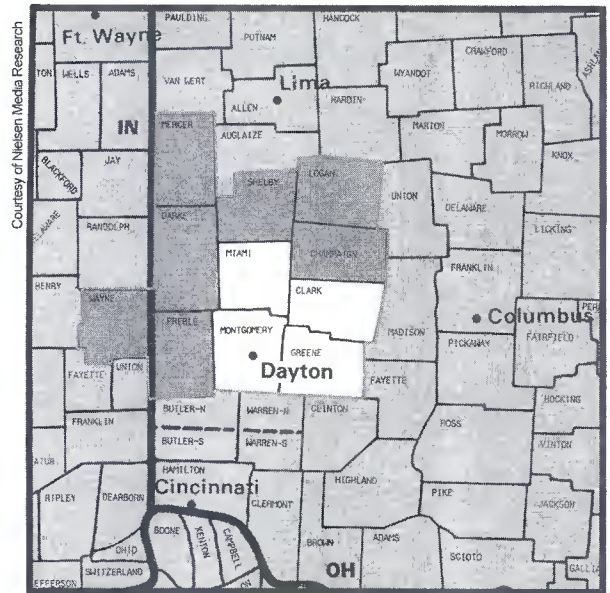

Dayton, OH (59)

DMA TV Households: 511,770
% of U.S. TV Households: .472

- WDTN Dayton, OH, ch. 2, NBC
- WHIO-TV Dayton, OH, ch. 7, CBS
- *WPTD Kettering, OH, ch. 16, ETV
- WKEF Dayton, OH, ch. 22, ABC
- WBDT Springfield, OH, ch. 26, IND
- WKOI Richmond, IN, ch. 43, IND
- WRGT-TV Dayton, OH, ch. 45, Fox

DMA Counties	State	TV Households
Wayne	IN	27,950
Champaign	OH	15,350
Clark	OH	56,260
Darke	OH	20,390
Greene	OH	57,280
Logan	OH	18,510
Mercer	OH	15,000
Miami	OH	39,300
Montgomery	OH	227,540
Preble	OH	16,120
Shelby	OH	18,070

Denver (18)

DMA TV Households: 1,399,100
% of U.S. TV Households: 1.291

- KWGN-TV Denver, ch. 2, WB
- KREG-TV Glenwood Springs, CO, ch. 3, CBS
- KUPN Sterling, CO, ch. 3, satellite to KTVD
- KCNC-TV Denver, ch. 4, CBS
- *KRMA-TV Denver, ch. 6, ETV
- KMGH-TV Denver, ch. 7, ABC
- *KWYP-TV Laramie, WY, ch. 8, ETV
- KUSA-TV Denver, ch. 9, NBC
- KFNR Rawlins, WY, ch. 11, Fox
- *KBDI-TV Broomfield, CO, ch. 12, ETV
- KTFD-TV Boulder, CO, ch. 14, TeleFutura
- KTVD Denver, ch. 20, UPN
- KFCT Fort Collins, CO, ch. 22, satellite to KDVR
- KMAS-TV Steamboat Springs, CO, ch. 24, Telemundo
- KDEN Longmont, CO, ch. 25, IND
- KDVR Denver, ch. 31, Fox
- *KRMT Denver, ch. 41, ETV
- KCEC Denver, ch. 50, Univision
- KWHD Castle Rock, CO, ch. 53, IND
- KPXC-TV Denver, ch. 59, IND

DMA Counties	State	TV Households	DMA Counties	State	TV Households
Adams	CO	137,310	Ouray	CO	1,750
Alamosa	CO	5,260	Park	CO	6,570
Arapahoe	CO	201,970	Phillips	CO	1,680
Archuleta	CO	4,010	Pitkin	CO	5,850
Boulder	CO	115,240	Prowers	CO	5,030
Chaffee	CO	6,690	Rio Blanco	CO	2,230
Cheyenne	CO	870	Rio Grande	CO	4,800
Clear Creek	CO	4,200	Routt	CO	8,410
Conejos	CO	3,020	Saguache	CO	2,410
Costilla	CO	1,510	San Juan	CO	270
Denver	CO	235,560	San Miguel	CO	2,970
Douglas	CO	80,660	Sedgwick	CO	1,190
Eagle	CO	15,610	Summit	CO	9,400
Elbert	CO	7,560	Washington	CO	1,920
Garfield	CO	17,680	Weld	CO	72,730
Gilpin	CO	2,150	Yuma	CO	3,750
Grand	CO	5,260	Box Butte	NE	4,670
Gunnison	CO	5,500	Cheyenne	NE	4,070
Hinsdale	CO	400	Dawes	NE	3,380
Jackson	CO	640	Deuel	NE	890
Jefferson	CO	210,910	Keith	NE	3,620
Kit Carson	CO	2,920	Kimball	NE	1,690
Lake	CO	2,890	Albany	WY	12,470
Larimer	CO	103,530	Campbell	WY	13,340
Lincoln	CO	2,080	Carbon	WY	5,900
Logan	CO	8,270	Johnson	WY	3,150
Mineral	CO	380	Niobrara	WY	940
Moffat	CO	4,990	Platte	WY	3,660
Morgan	CO	9,610