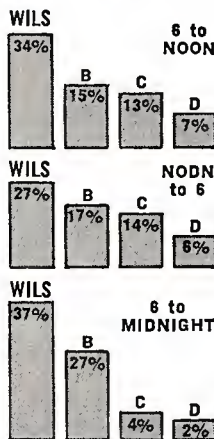

Put your finger on our Lansing Metro APRIL-MAY '66 Pulse, Call:

VENARD, TORBET & MC CONNELL

RADIO 1320

WILS

LANSING

5,000 WATTS / 24 HOURS A DAY

WKMI/AM
5,000 WATTS
WSEO Stereo FM
 Separate Programs
 24 Hours A Day
 1360 Melody Lane—Kalamazoo