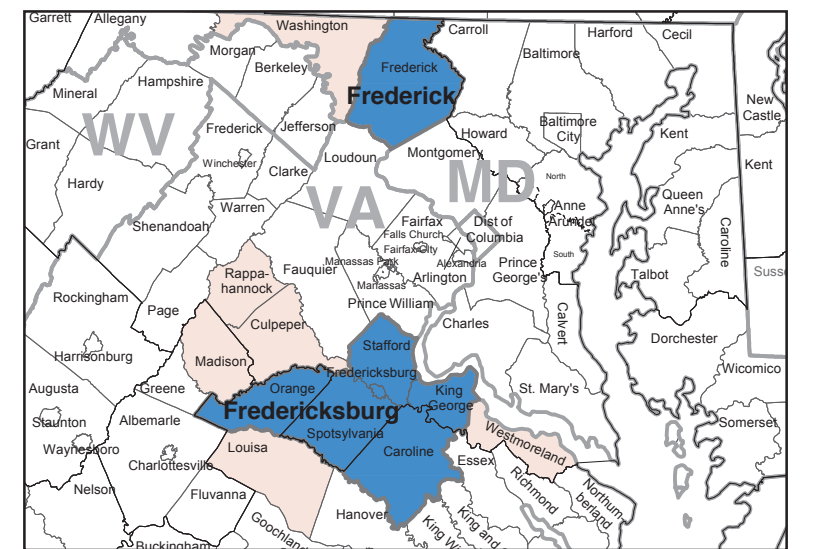

New York also includes:
Middlesex-Somerset-Union
Monmouth County, NJ
Morristown
Nassau-Suffolk (Long Island)
Putnam, Rockland and Westchester Counties, NY
Stamford-Norwalk