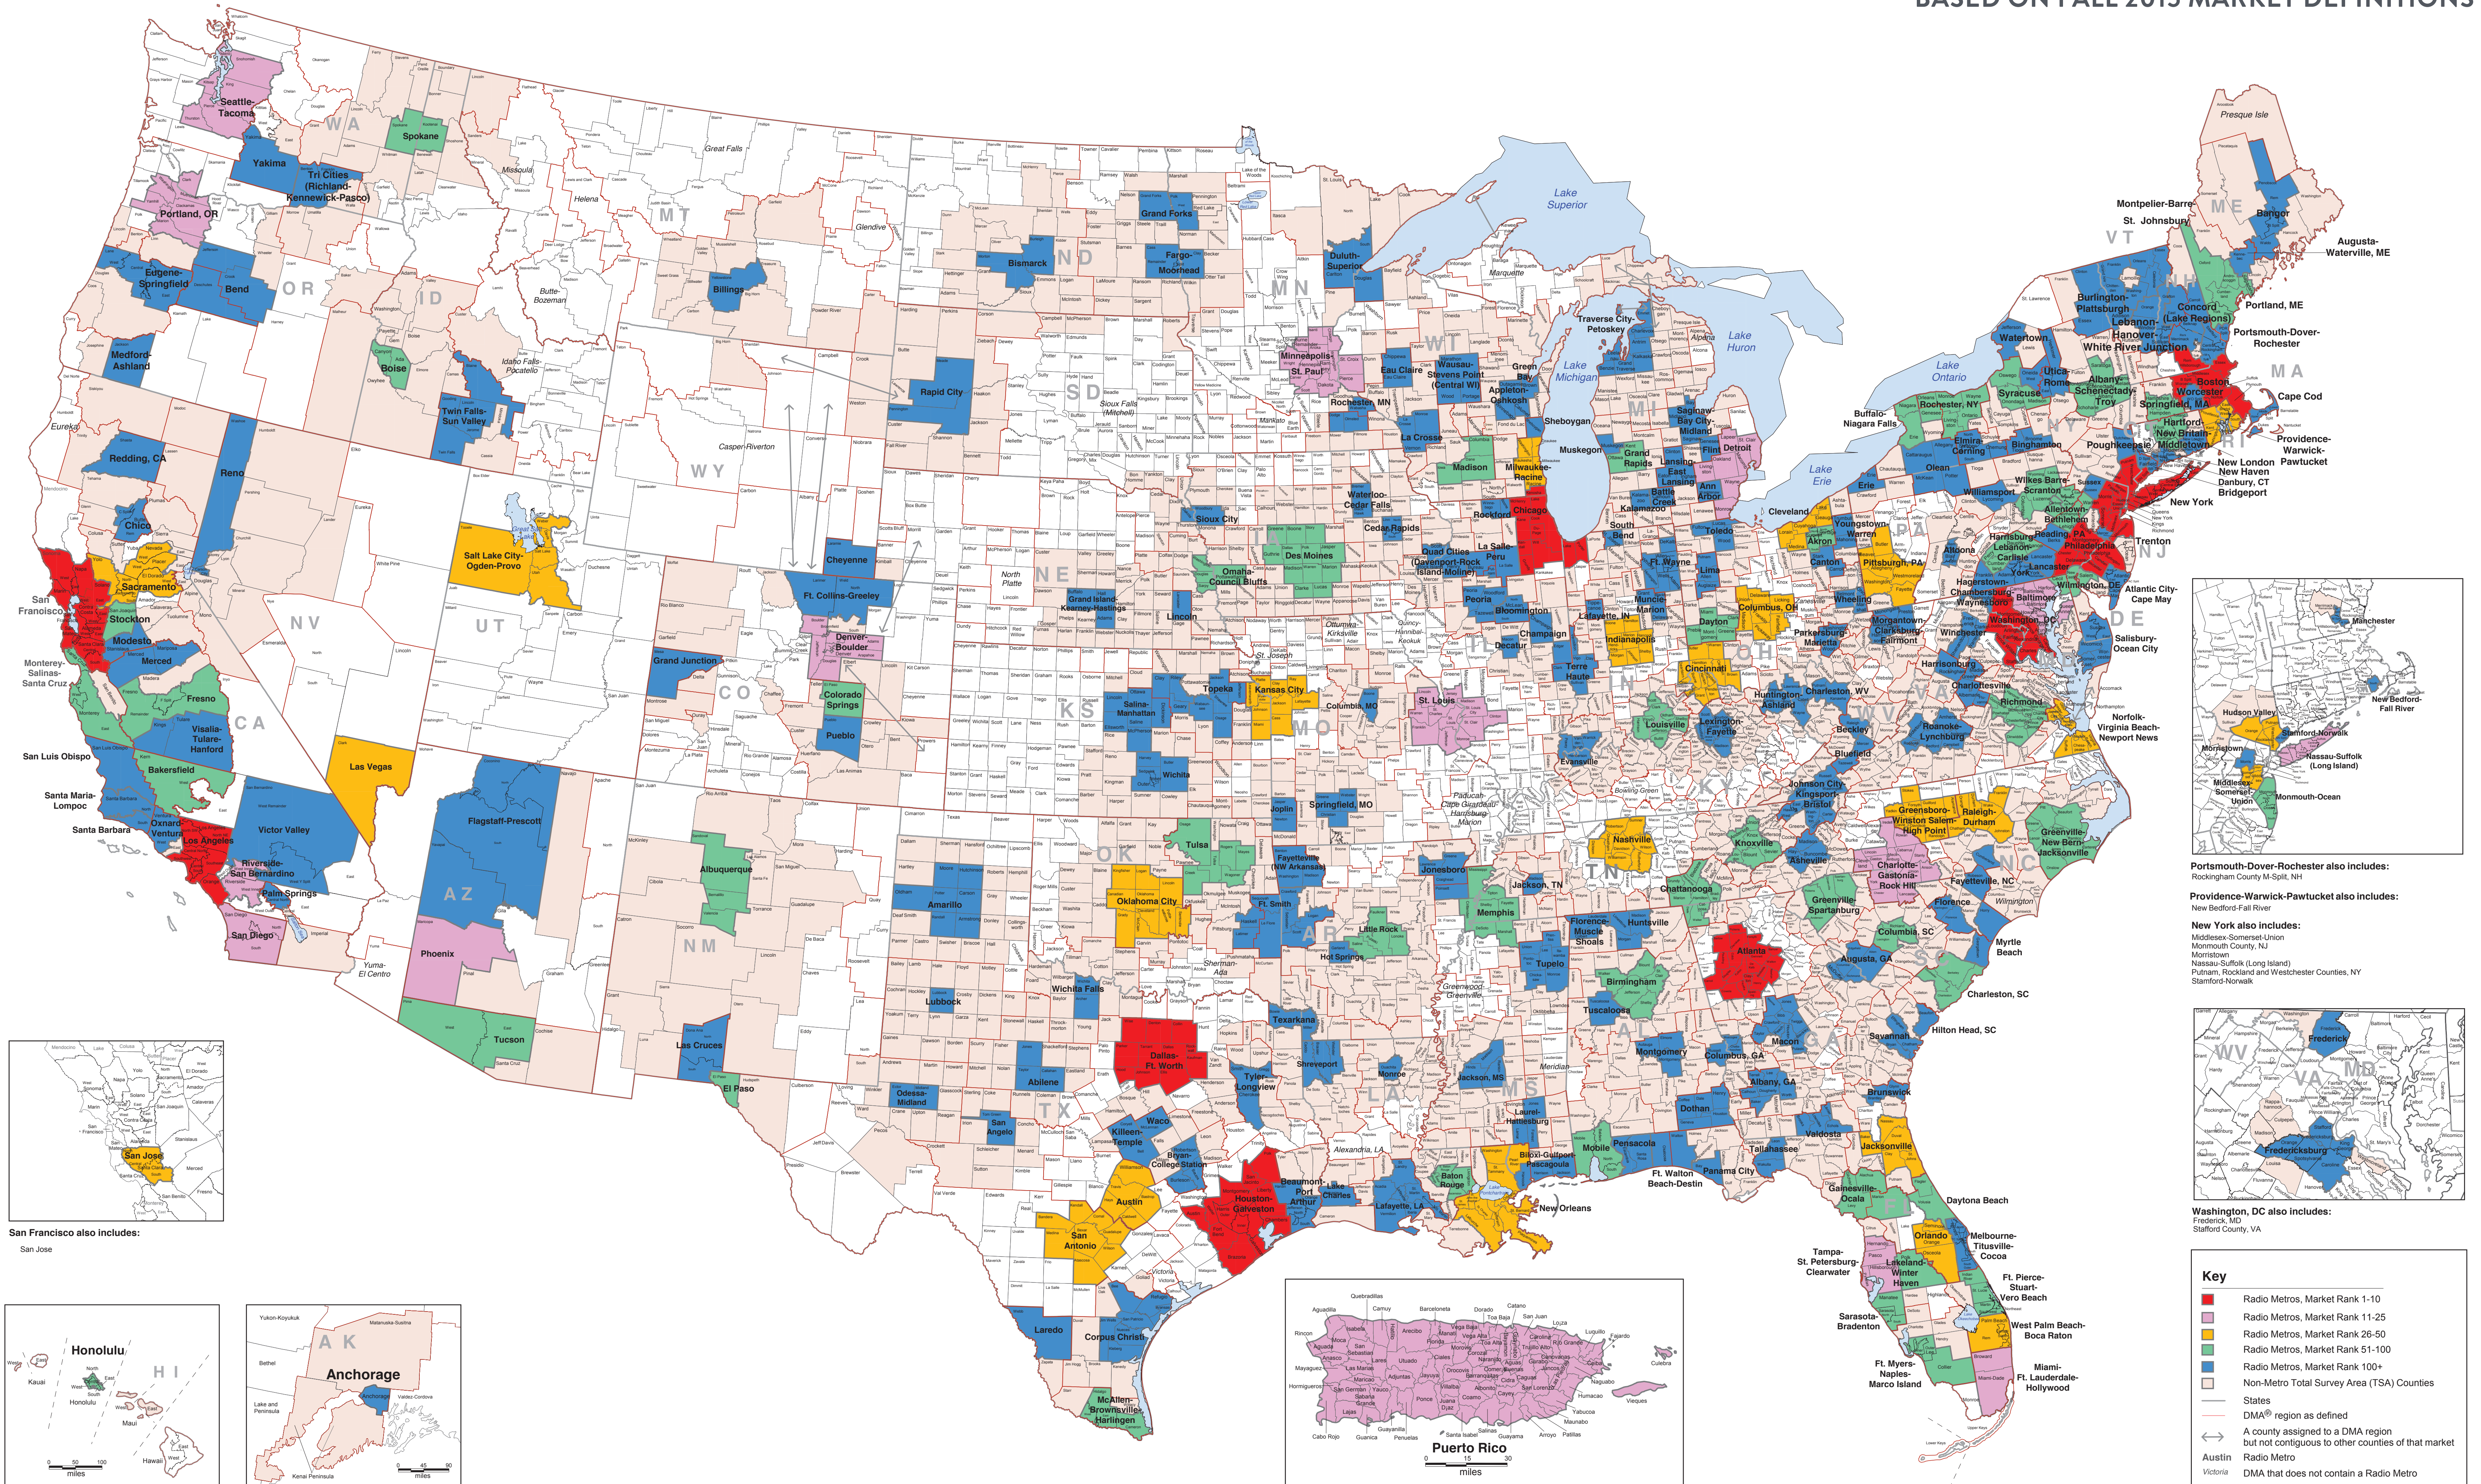

BASED ON FALL 2015 MARKET DEFINITIONS

San Francisco also includes:
San Jose