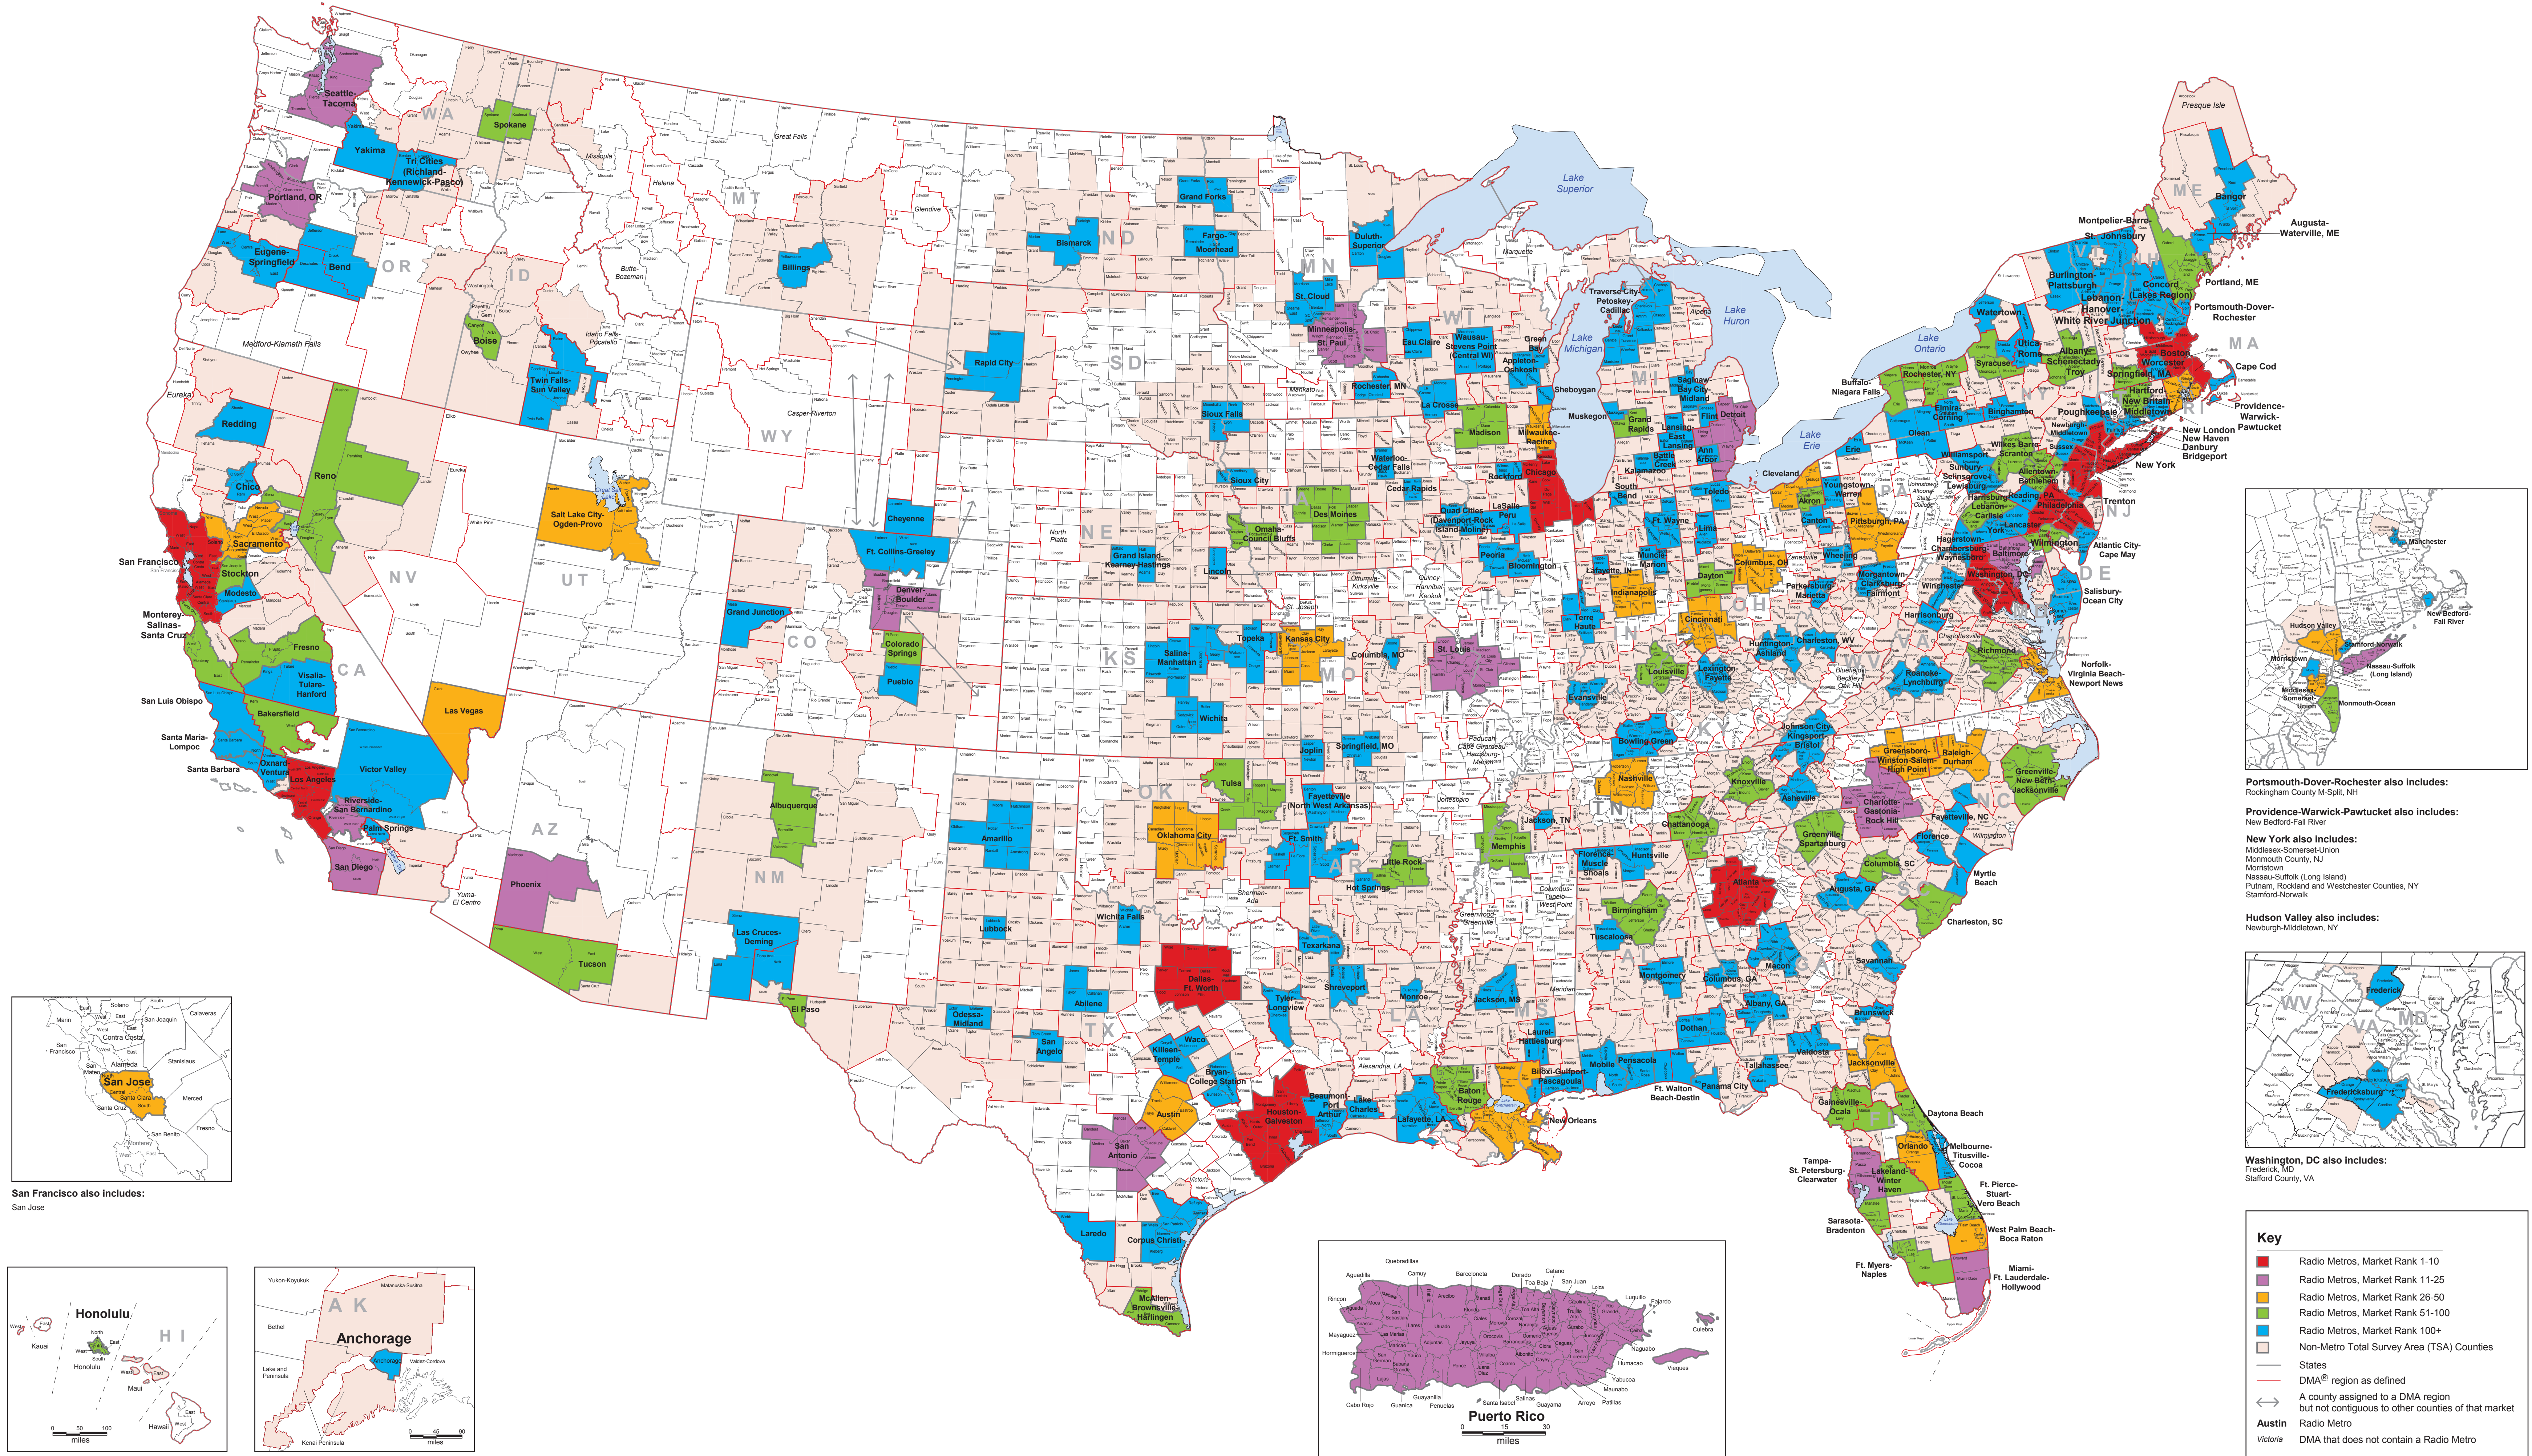

Based on Fall 2018 Market Definitions

San Francisco also includes:
San Jose

Honolulu

Anchorage

Puerto Rico

Portsmouth-Dover-Rochester also includes:
Rockingham County N-Split, NH

Providence-Warwick-Pawtucket also includes:
New Bedford-Fall River

New York also includes:
Middlesex-Somerset-Union
Monmouth County, NJ
Morristown
Nassau-Suffolk (Long Island)
Putnam, Rockland and Westchester Counties, NY
Stamford-Norwalk

Hudson Valley also includes:
Newburgh-Middletown, NY

Washington, DC also includes:
Frederick, MD
Stafford County, VA

Key

- Radio Metros, Market Rank 1-10
- Radio Metros, Market Rank 11-25
- Radio Metros, Market Rank 26-50
- Radio Metros, Market Rank 51-100
- Radio Metros, Market Rank 100+
- Non-Metro Total Survey Area (TSA) Counties
- States
- DMA® region as defined
- A county assigned to a DMA region but not contiguous to other counties of that market
- Austin Radio Metro
- Victoria DMA that does not contain a Radio Metro