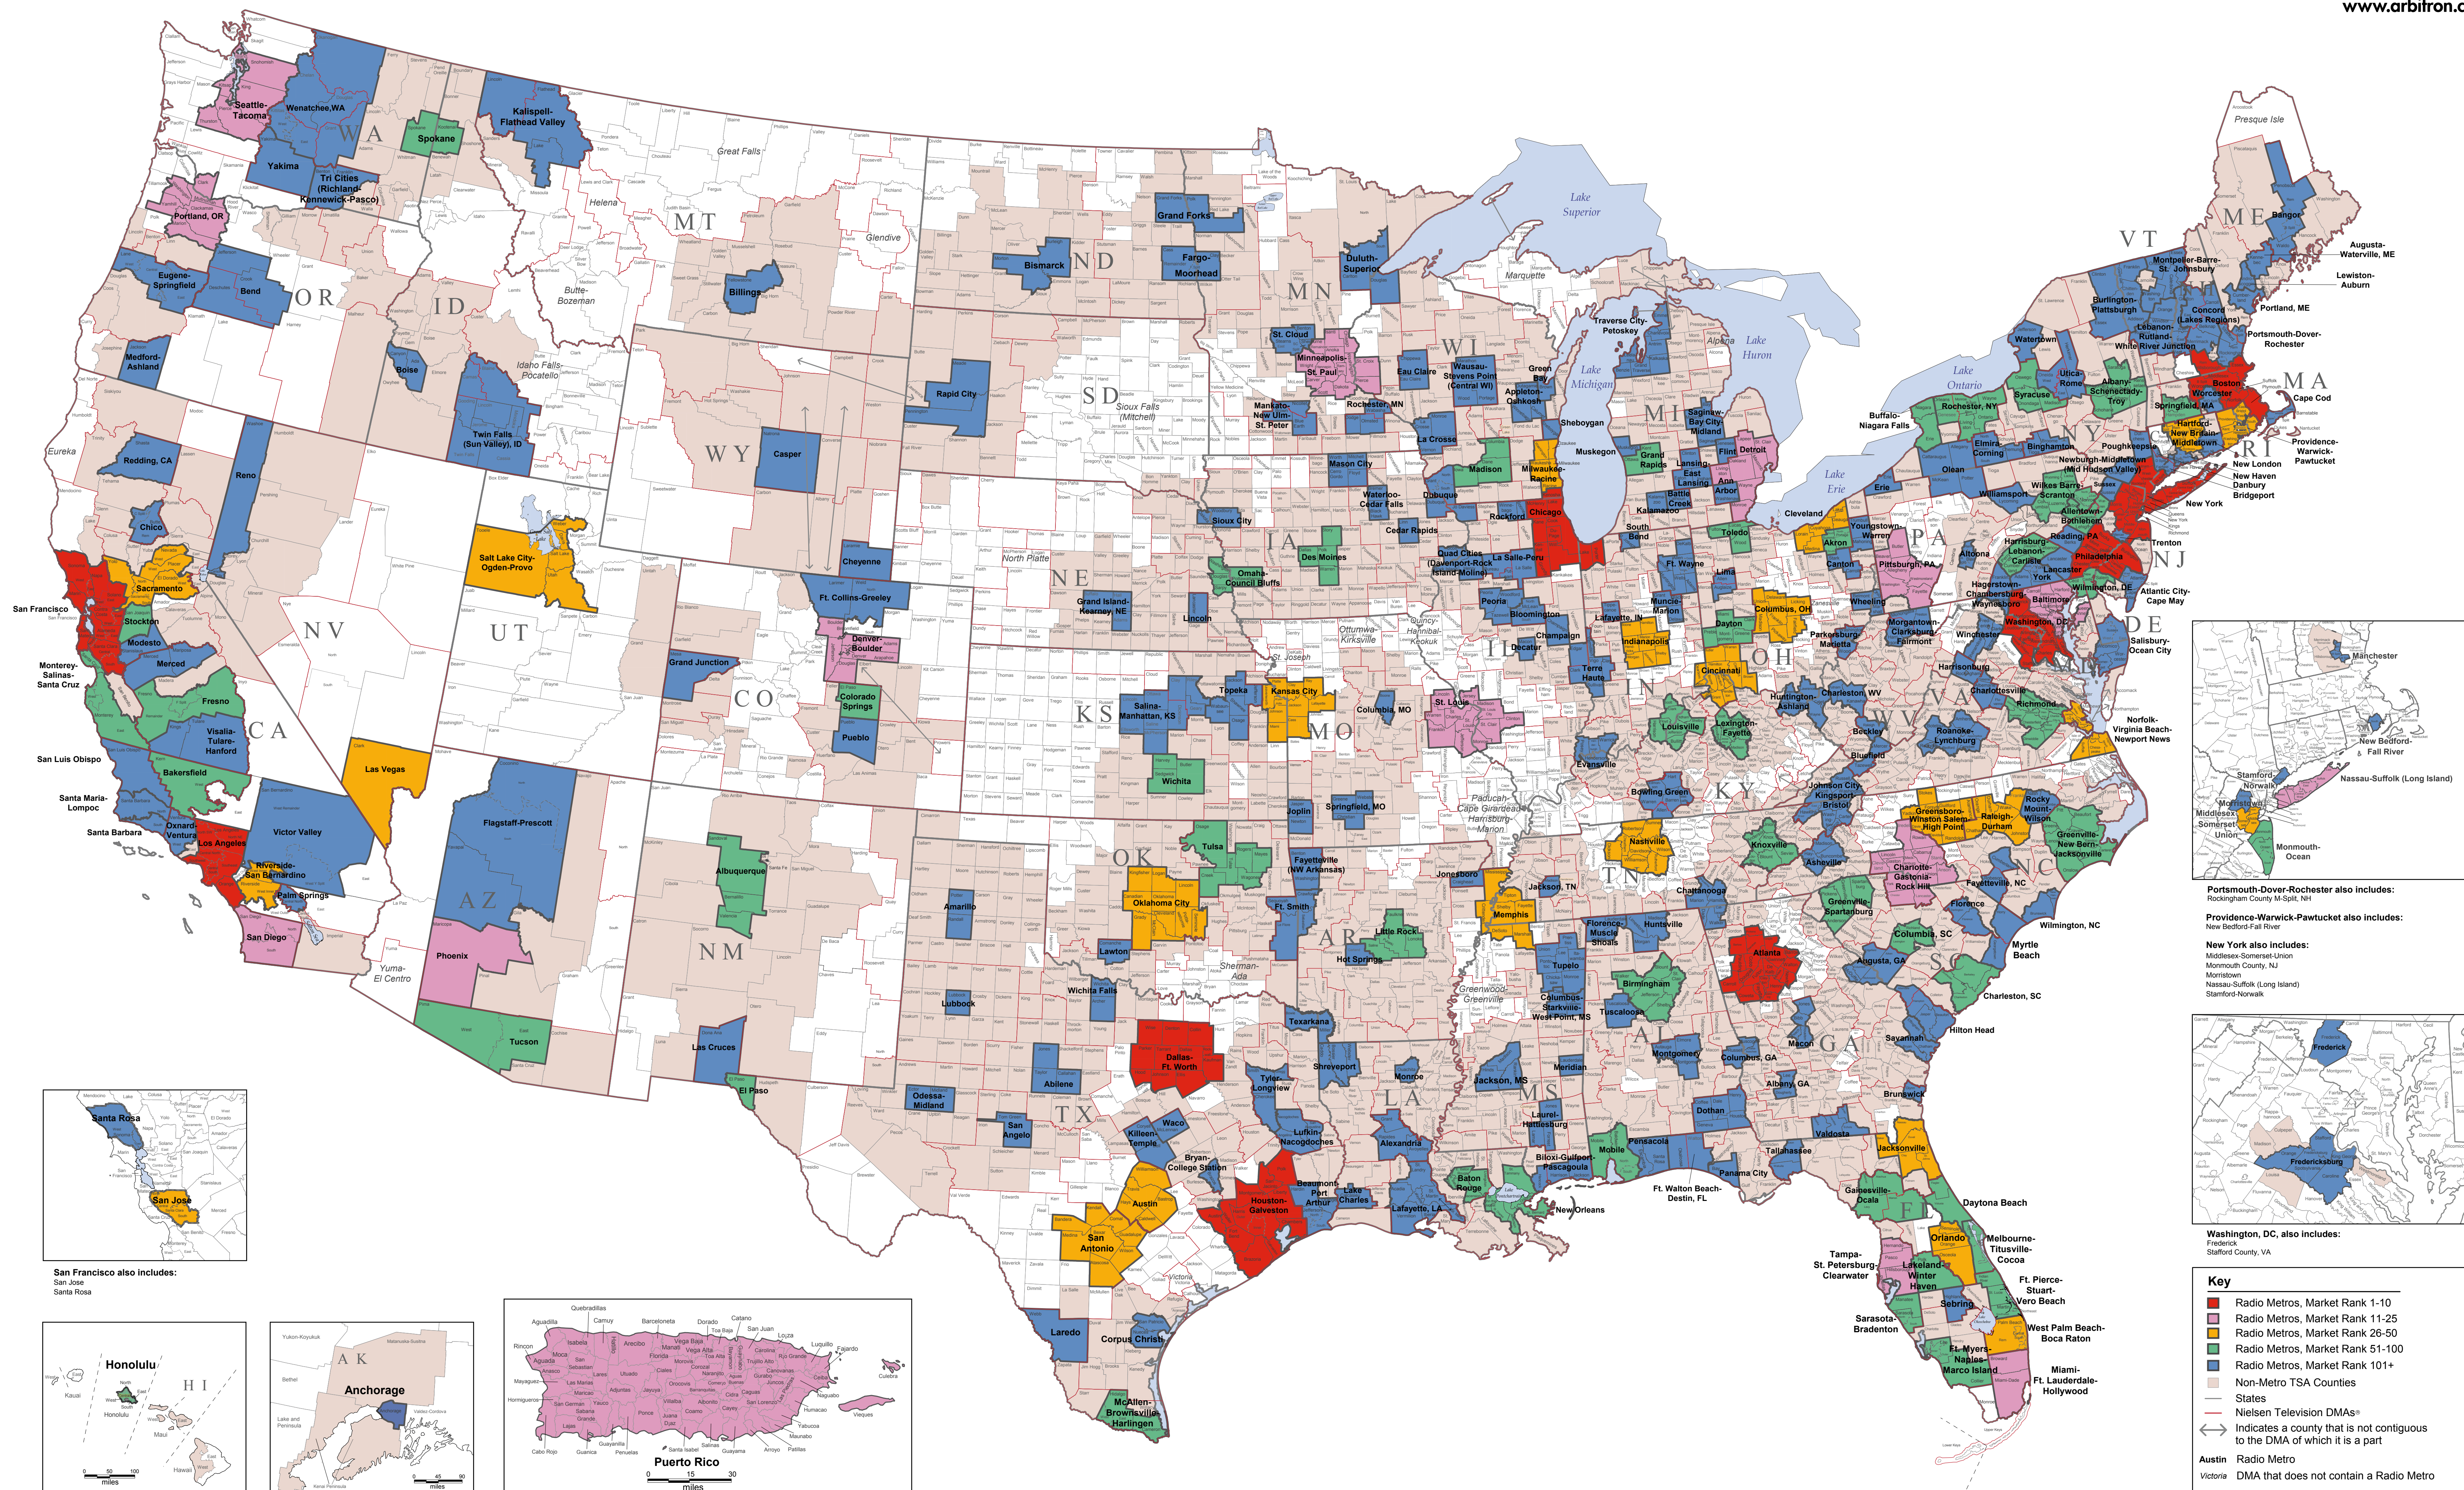

# 2011 Arbitron Radio Metro Map | Based on Fall 2010 Market Definitions

**Portsmouth-Dover-Rochester also includes:**  
 Rockingham County M-Split, NH  
 New Bedford-Fall River

**Providence-Warwick-Pawtucket also includes:**  
 New Bedford-Fall River

**New York also includes:**  
 Middlesex-Somerset-Union  
 Monmouth County, NJ  
 Morris-Town  
 Nassau-Suffolk (Long Island)  
 Stamford-Norwalk

**Washington, DC, also includes:**  
 Frederick  
 Stafford County, VA

**Key**

- Radio Metros, Market Rank 1-10
- Radio Metros, Market Rank 11-25
- Radio Metros, Market Rank 26-50
- Radio Metros, Market Rank 51-100
- Radio Metros, Market Rank 101+
- Non-Metro TSA Counties
- States
- Nielsen Television DMAs®
- Indicates a county that is not contiguous to the DMA of which it is a part
- Austin Radio Metro
- Victoria DMA that does not contain a Radio Metro

**San Francisco also includes:**  
 San Jose  
 Santa Rosa

**Honolulu**

**Anchorage**

**Puerto Rico**