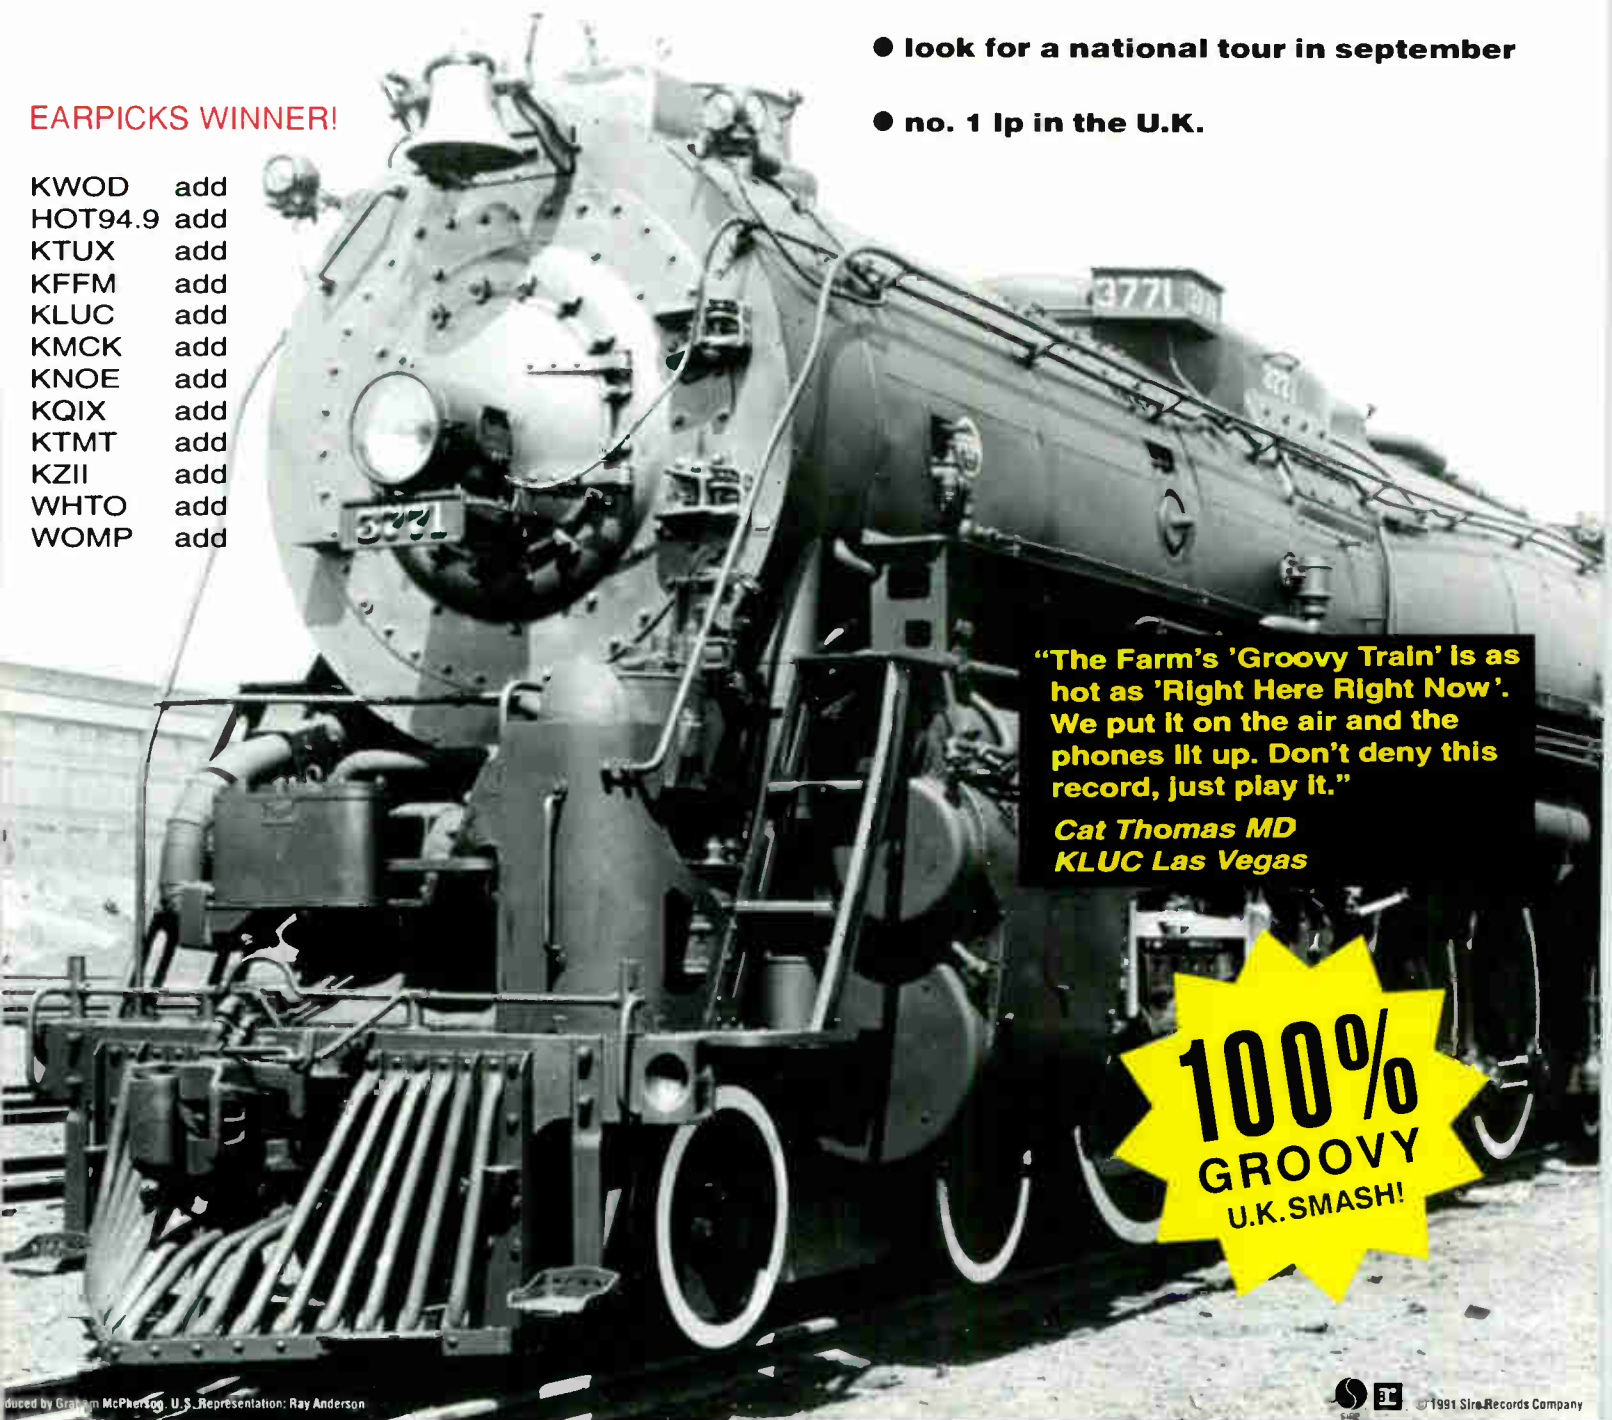

EARPICKS WINNER!

KWOD add
HOT94.9 add
KTUX add
KFFM add
KLUC add
KMCK add
KNOE add
KQIX add
KTMT add
KZII add
WHTO add
WOMP add