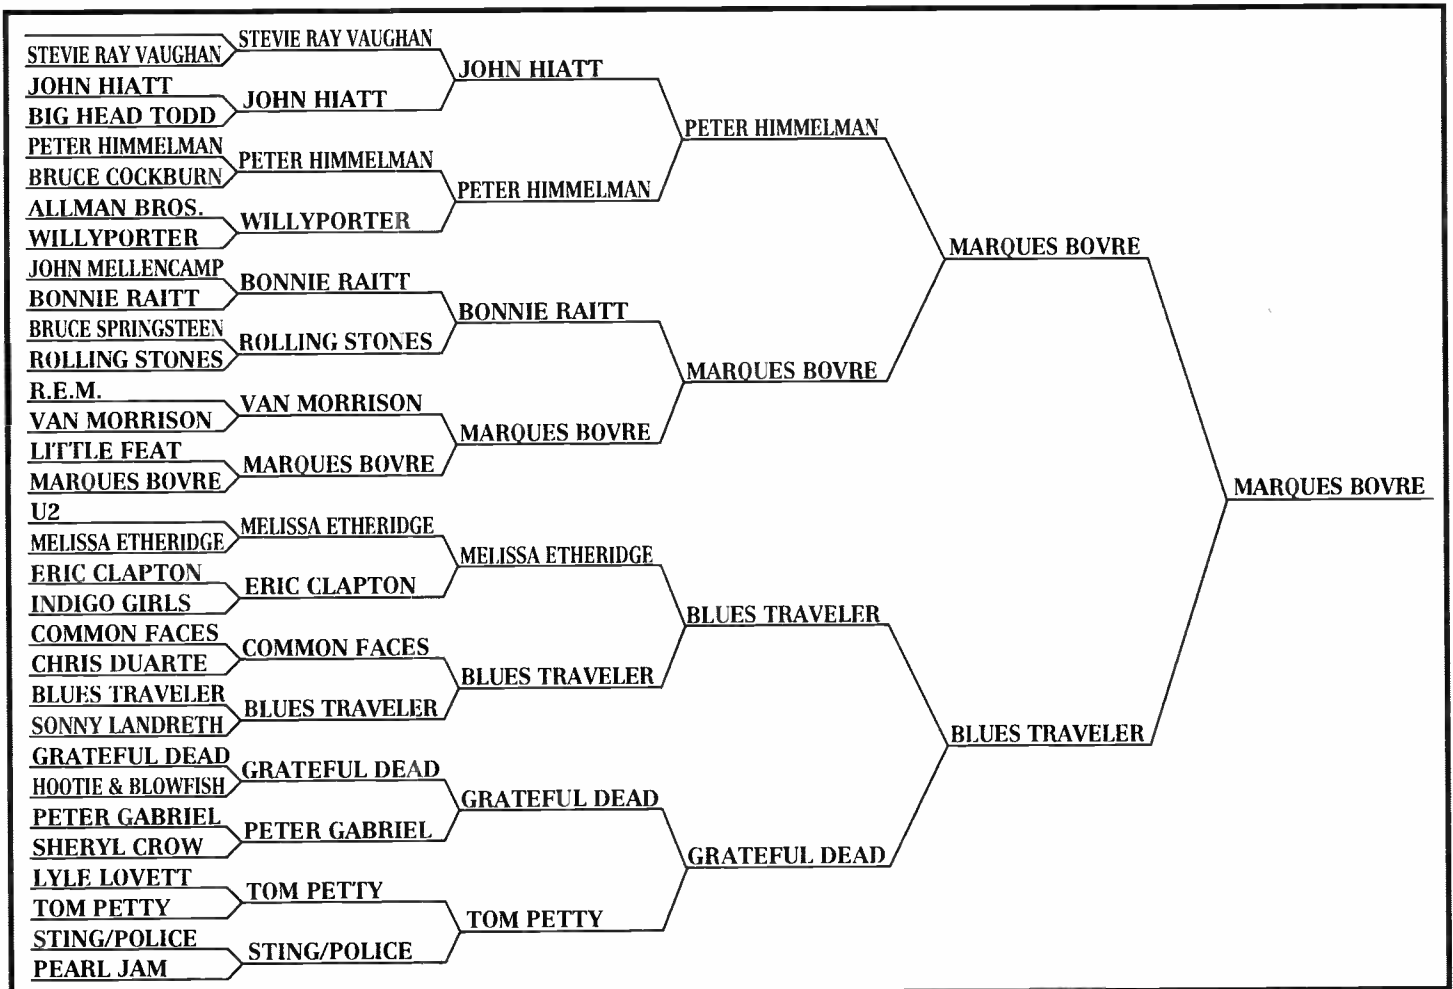

The Super Bowl Of Rock & Roll Hall Of Fame

Super Bowl I	(1992)	Stevie Ray Vaughan
Super Bowl II	(1993)	Indigo Girls
Super Bowl III	(1994)	Stevie Ray Vaughan
Super Bowl IV	(1995)	Marques Bovre & the Evil Twins