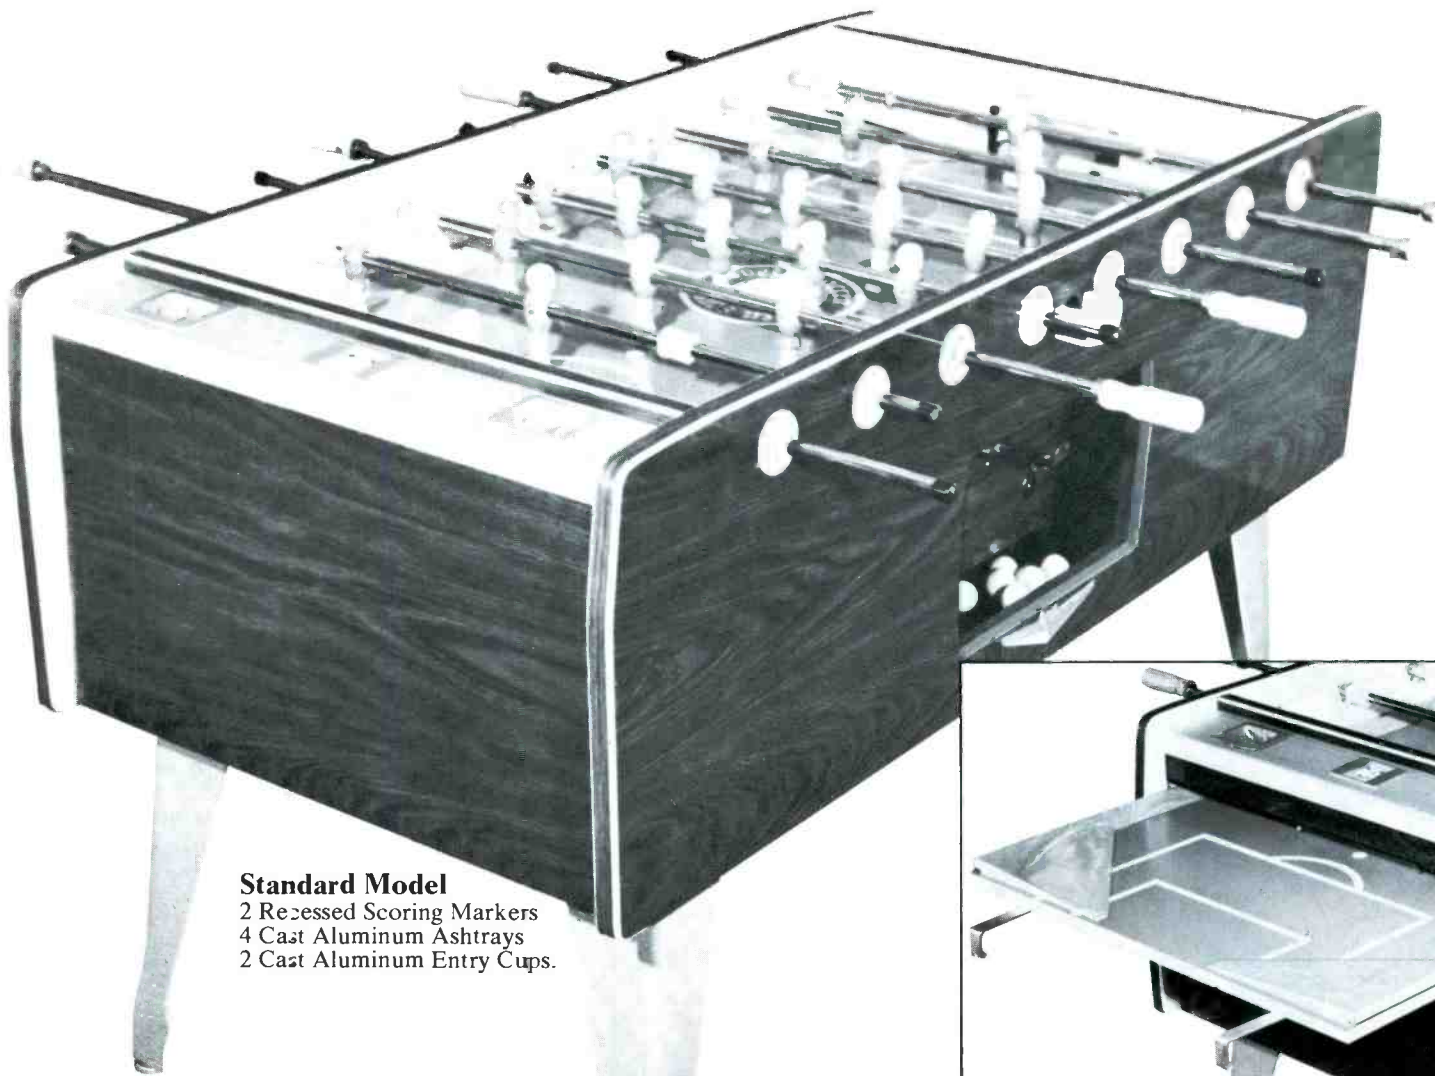

"SUPER-SOCCER"

Standard Model

2 Recessed Scoring Markers
4 Cast Aluminum Ashtrays
2 Cast Aluminum Entry Cups.