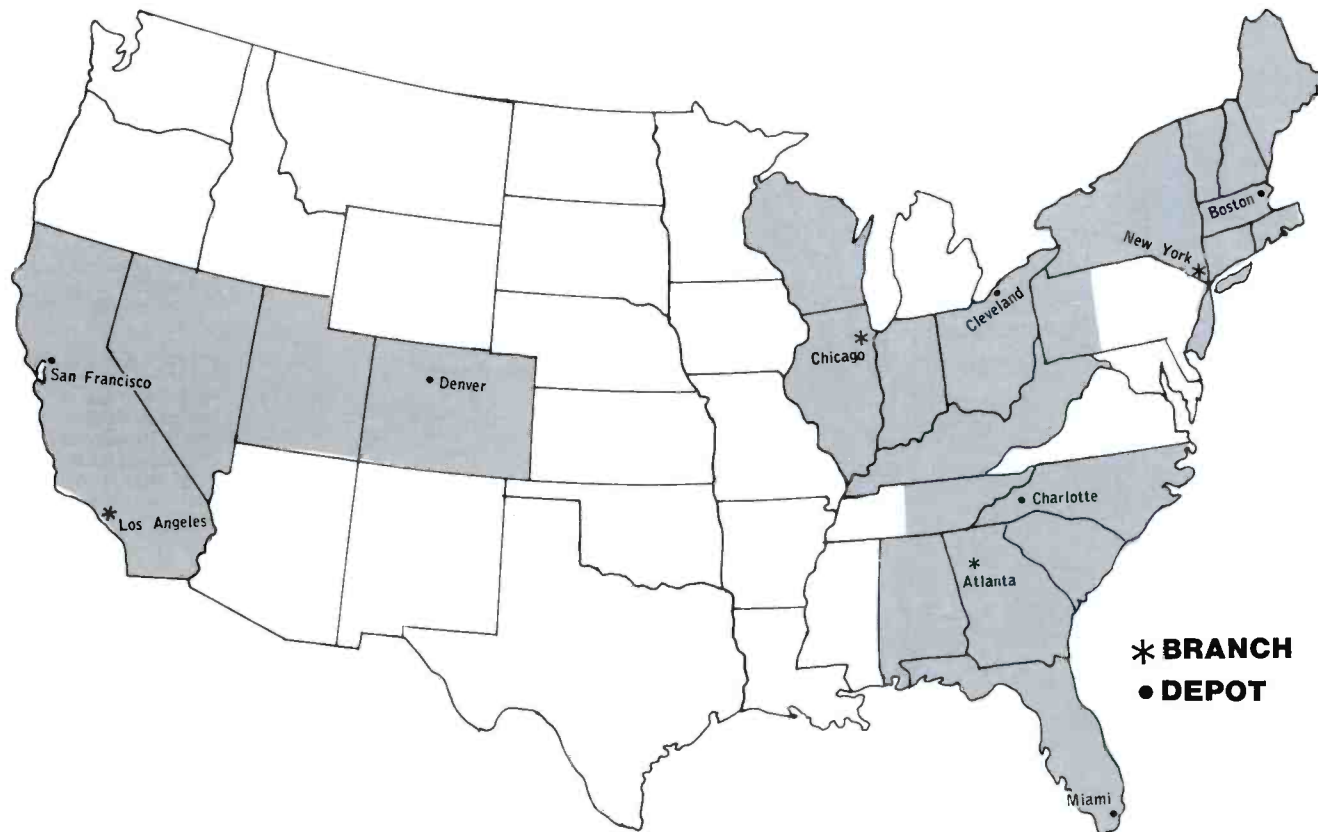

LONDON RECORDS OFFERS THE ULTIMATE IN DISTRIBUTION

• Promotion • Sales • Total Market Penetration

* BRANCH
• DEPOT

REPRESENTING:

• A & M	• CHESH/JANUS	• FANTASY/PRESTIGE	• MOTOWN
• ABKCO	• CROSSOVER	• GRATEFUL DEAD	• MUSE/ONYX
• BUDDAH	• C T I	• GROOVE MERCHANT	• PLAYBOY
• CAEDMON	• DISNEYLAND	• LIVING LANGUAGE	• RANWOOD
• CHELSEA	• FAMOUS (PARAMOUNT)	• LOST NITE	• SUSSEX
			• VOX

LONDON RECORDS BRANCHES AND DEPOTS

* **LONDON RECORDS DISTRIBUTING CORP.**
539 W. 25th St., New York, N.Y. 10001 • (212) 255-8350
Phil Wesen, Branch Mgr. • Ted Wolff, Sales Mgr. • Mike Milrod, Promotion.
Covering Metropolitan New York, New Jersey.

* **LONDON RECORDS MIDWEST DISTRIBUTING CORP.**
6363 Gross Point Rd., Niles, Ill. 60648 • (312) 647-0410
Mel Kahn, Branch Mgr. • Stan Meyers, Asst. Mgr. • Erwin Barg, Paul Diamond, Promotion.
Covering Illinois, Indiana, Wisconsin.

• **LONDON RECORDS MIDWEST DISTR. CORP. (Ohio Division)**
653 Alpha Dr., Suite 19, Highland Heights, Ohio 44143 • (216) 461-6770
Norm Leskiw, Branch Mgr. • Hank Zaremski, Mary DeCiccio, Promotion.
Covering Ohio, W. Virginia, Kentucky, Pittsburgh

* **LONDON RECORDS OF CALIFORNIA, INC.**
13306 South Halldale Ave., Gardena, Calif. 90249 • (213) 770-8200
Godfrey Dickey, Branch Mgr. • Stu Marlowe, Sales Mgr. • Joel Newman, Promotion.
Covering California.

• **(Denver-Resident Personnel)**
Bob Baker, Sales.
Covering Colorado, Wyoming, Utah.

• **LONDON RECORDS OF CALIFORNIA, INC. (San Francisco Division)**
680 Beach St., San Francisco, Calif. 94109 • (415) 441-6333
Carroll Littlejohn, Branch Mgr. • John Barbis, Promotion.
Covering California.

* **LONDON RECORDS SOUTHEAST DISTR. CORP.**
695 Miami Circle, N.E., Atlanta, Ga. 30324 • (404) 266-0110
Cy House, Branch Mgr. • Bud Rieland, Sales Mgr. • Ted Vee, Promotion.
Covering Georgia, Alabama, Eastern Tennessee.

• **(Charlotte-Resident Personnel)**
Ed Nuhfer, Promotion • Randy McCoy, Phil Morgan, Sales.
Covering North Carolina and South Carolina.

• **(Florida-Resident Personnel)**
Staff to be announced.
Covering the State of Florida.

• **LONDON RECORDS NEW ENGLAND DISTR. CORP.**
400 Franklin St., Suite 306, Braintree, Mass. 02184 • (617) 848-7803
Lou Maglia, Mgr. • Willis Demalt, Promotion.
Covering Massachusetts, Rhode Island, New Hampshire, Maine, Connecticut, Vermont, New York (except Metro. N.Y.).