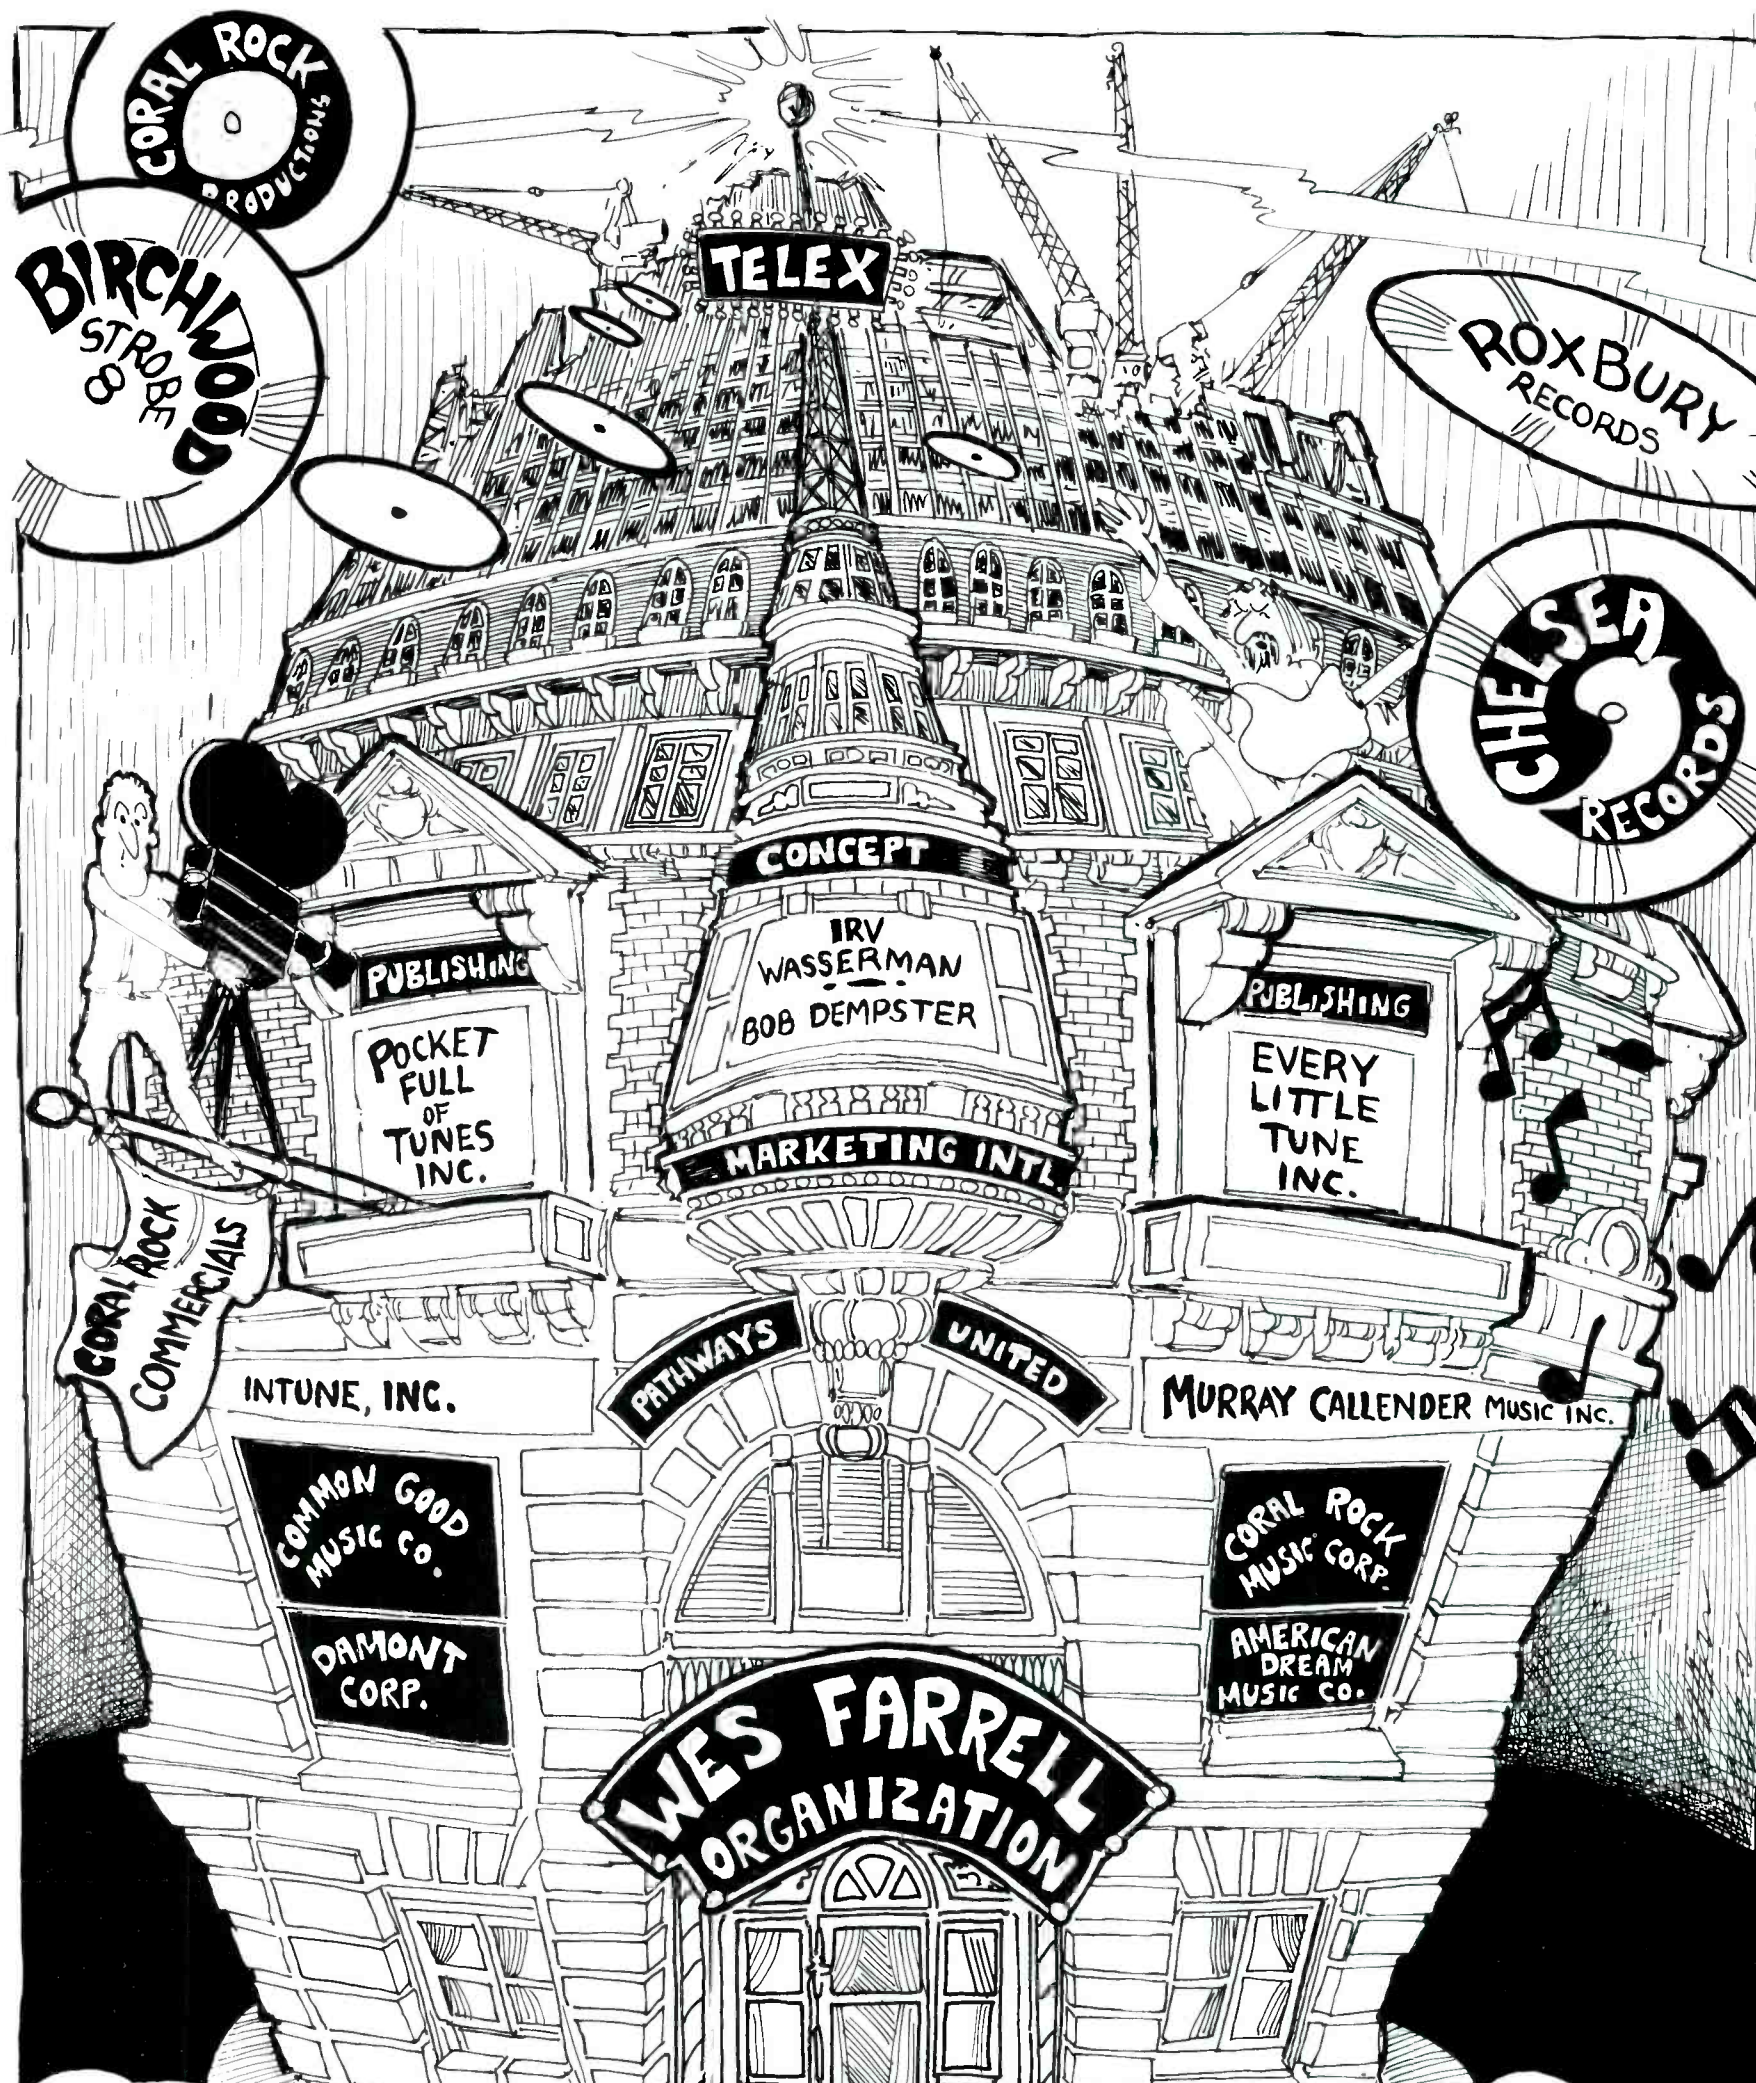

comedy

- 1 CHEECH & CHONG – A & M

new vocal groups

- 1 DeFRANCO FAMILY – 20th Century
- 2 REDBONE – Epic
- 3 BLUE SWEDE – EMI
- 4 Bachman-Turner Overdrive – Mercury
- 5 Mecedades – Tara
- 6 Pointer Sisters – Blue Thumb
- 7 Natural Four – Curtom
- 8 Tavares – Capitol
- 9 Cross Country – Atlantic
- 10 Ten CC – U.K.
- 11 Bo Donaldson & The Heywoods – Dunhill
- 12 Wednesday – Sussex