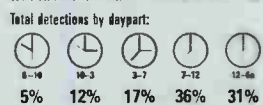

UPSIDE DOWN
Jack Johnson
(Brushfire/UMRG)
KNXX, KROQ, KTCL, WHFS, WHTG, WSUN

Total stations with six or more detections: 28