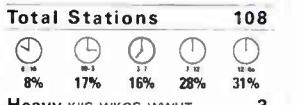

Heavy KIIS, WKGS, WWH 3

Light 73 Airplay Adds 7

KKOB, KRBE, KSLZ, WCGO, WTVR, WXLK, WXXL

UNPREDICTABLE 1821/285

Jamie Foxx Feat. Ludacris (J/RMG)

Chart Move: 32-30 Total Stations 101