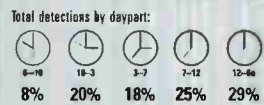

### MOST AIRPLAY ADDS

TITLE / ARTIST / LABEL NEW STATIONS

**BEST FRIEND** ☆ 13  
50 Cent & Olivia  
(G-Unit/Interscope)  
KDDB, KDON, KGGI, KISV, KOHT, KRKA, KSFM, KTTB, KUUU, KVEG, KXJM, WKPO, XMOR

Total stations with six or more detections: 37