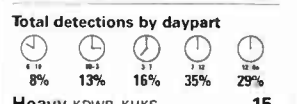

ROTATIONS Heavy = 55+ Medium = 25-54 Light = Under 25 See legend to charts on lead page of charts section for rules and explanations. SONG ACTIVITY REPORTS NOW AVAILABLE AT www.BillboardRadioMonitor.com.

AIRPOWER

I'M N LUV (WIT A STRIPPER) 3514/554 T-Pain Feat. Mike Jones (Konvict Muzik/Jive/Zomba)

AIRPLAY LEADER

WXKB Ft. Myers, FL (1st Station to 150 Plays) PD: Matt Johnson Date: 01/22/06

Chart Move: 22-17 Total Stations 109

Heavy KDWB, KHKS, KHHT, KRZ, KQCH, KZHT, WIH, WJJS, WKSC, WNOU, WSNX, WWH, WXKB, WXXX, XT20

Light 49 Airplay Adds 5

KDND, WBLI, WKSE, WXPY, WXXL