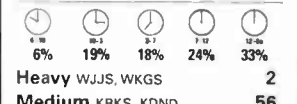

Heavy WJJS, WKGS 2

Light 52 Airplay Adds 7

KJYO, KRUF, KZZP, WAEB, WERO, WKCI, WNCI

TEMPERATURE 2778/803

Sean Paul (VP/Atlantic)

Chart Move: 29-24 Total Stations 101