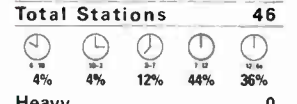

Heavy WKGS, WWH 2

Medium KDWB, KZHT, WJJS, WKCI, WSNX 5

Light 9

MS. NEW BOOTY 411/164

Bubba Sparxxx Feat. Ying Yang Twins & Mr. ColliPark (New South/Purple Ribbon/Virgin)

Total Stations 46