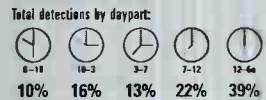

PROBABLY WOULDN'T BE THIS WAY
LeAnn Rimes
(Curb)
KISC, KKMJ, KTSM, KUDL, KYMX

Total stations with six or more detections: 38