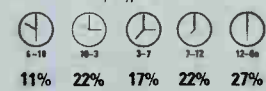

MOST AIRPLAY ADDS

TITLE ARTIST / LABEL NEW STATIONS

WALK AWAY ★ 9
Kelly Clarkson (RCA/RMG)
KIMN, KSTP, SIPL, WBMX, WJLK, WLNK, WPLJ, WQLH, WZPL
Total stations with six or more detections: 45
Total detections by daypart:

ALWAYS ON YOUR SIDE 7
Sheryl Crow & Sting (A&M/Interscope)
KALZ, KQKQ, KZZO, WMBZ, WXMA, WZPT, XMIX
Total stations with six or more detections: 49
Total detections by daypart: