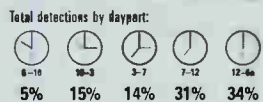

MOST AIRPLAY ADDS

TITLE
ARTIST / LABEL

NEW STATIONS

FOXY FOXY
Rob Zombie
(Geffen)
KFMA, KMYZ, KROQ, WFNX, WHRL, WMFS, WNFZ, WRZK, WTPT, WTZR, WXXD, WZJO

Total stations with six or more detections: 33

SAYING SORRY
Hawthorne Heights
(Victory)
KEDJ, KJEE, WMFS, WRZK, WTZR, WXXD, WXEG, WZJO

Total stations with six or more detections: 53