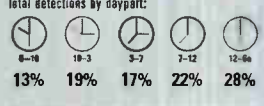

LOVE ☆ 8
Keyshia Cole
(A&M/Interscope)
KCHZ, KKSS, KSFM, WLLD, WNVZ, WPYO, XHTO, XHTZ

Total stations with six or more detections: 31